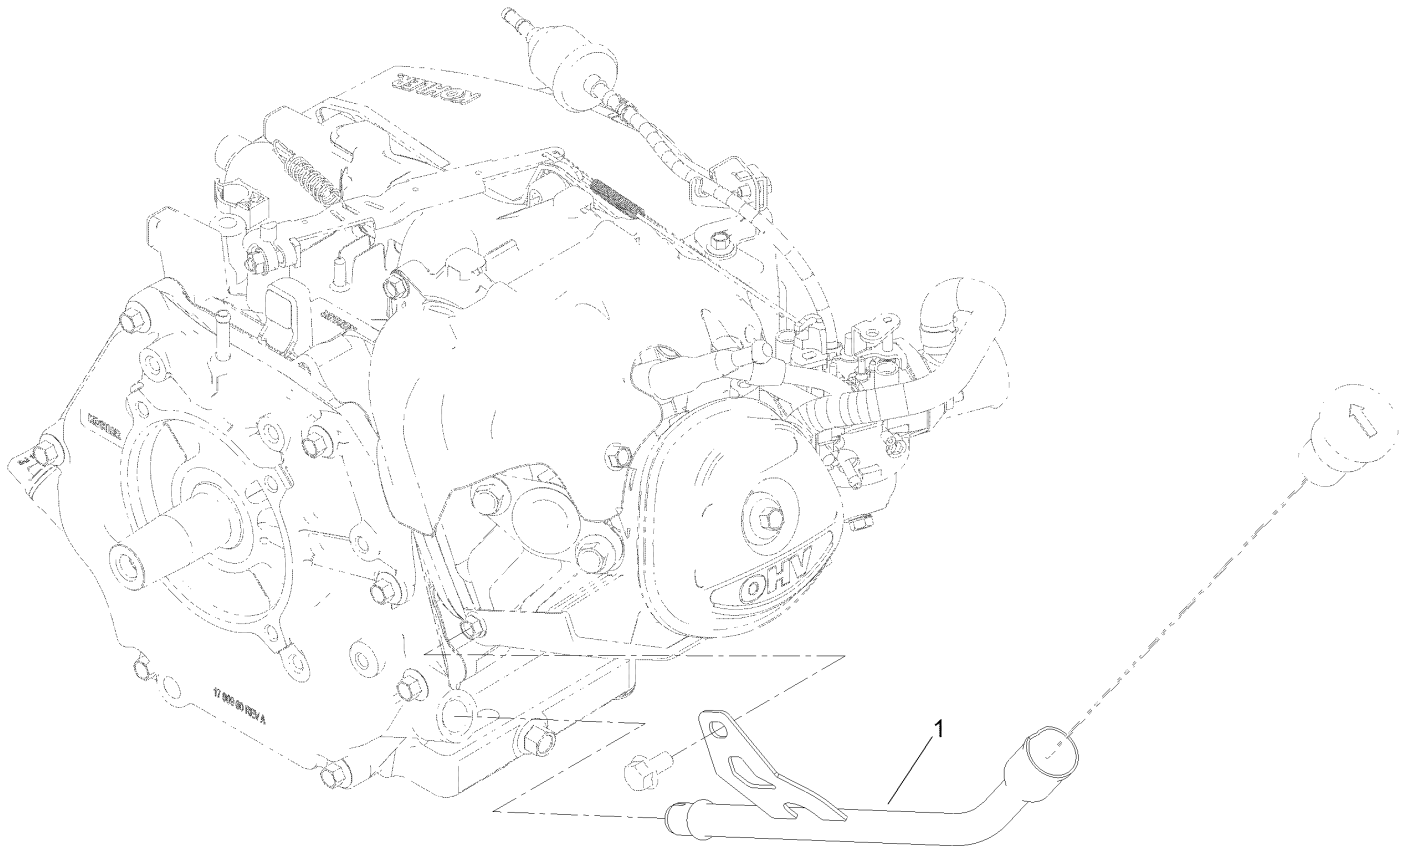

Count on it.

Parts Catalog

**Dipstick Relocation Kit
Workman® GTX Utility Vehicle**

Model No. 139-3346

Dipstick Relocation Assembly No. 139-3346

<i>Ref.</i>	<i>Part Number</i>	<i>Qty.</i>	<i>Description</i>
1	138-9383	1	Dip Stick Tube ASM