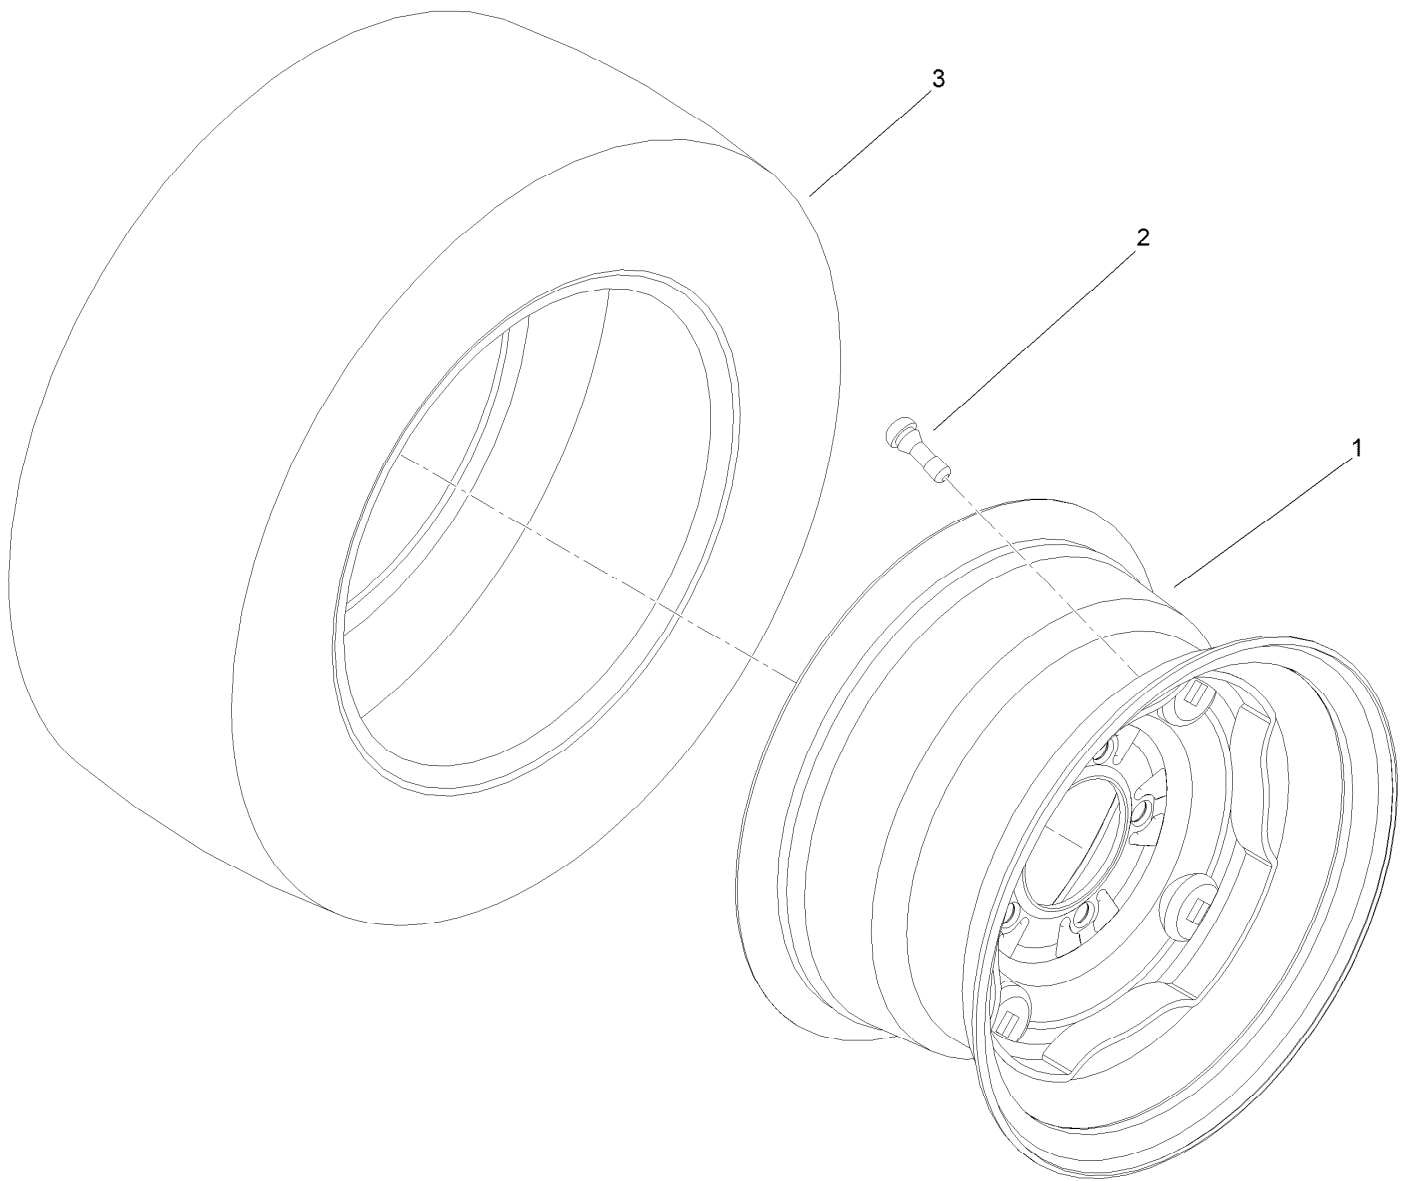

**Count on it.**

**Parts Catalog**

**Smooth Front Tire and Wheel  
Assembly**

**Workman® HD Series Utility Vehicle**

**Model No. 136-6334**

## Smooth Front Tire and Wheel Assembly No. 136-6334

<i>Ref.</i>	<i>Part Number</i>	<i>Qty.</i>	<i>Description</i>
1	131-8431	1	Wheel
2	232-27	1	Stem-Valve
3	136-6332	1	Tire-A404