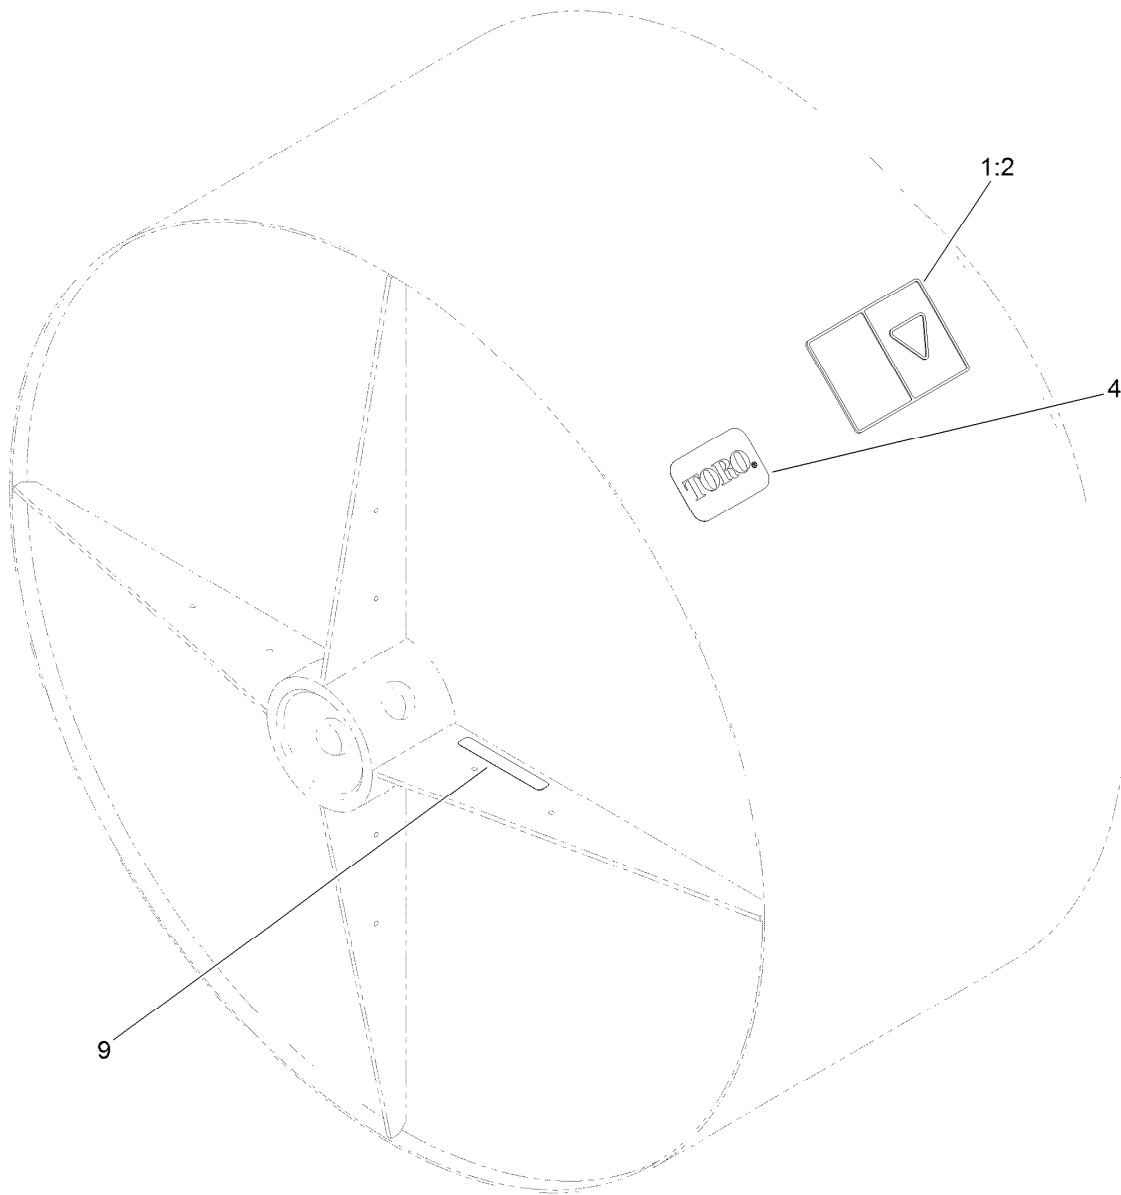

Count on it.

Parts Catalog

Cement Bowl

Compact Tool Carrier with Auger Head Attachment

Model No. 22442—Serial No. 319000001 and Up

Cement Bowl Assembly

<i>Ref.</i>	<i>Part Number</i>	<i>Qty.</i>	<i>Description</i>
1:2	100-4664	1	Decal-Load Capacity
4	98-3206	1	Decal
9	133-8061	1	Decal-Warning