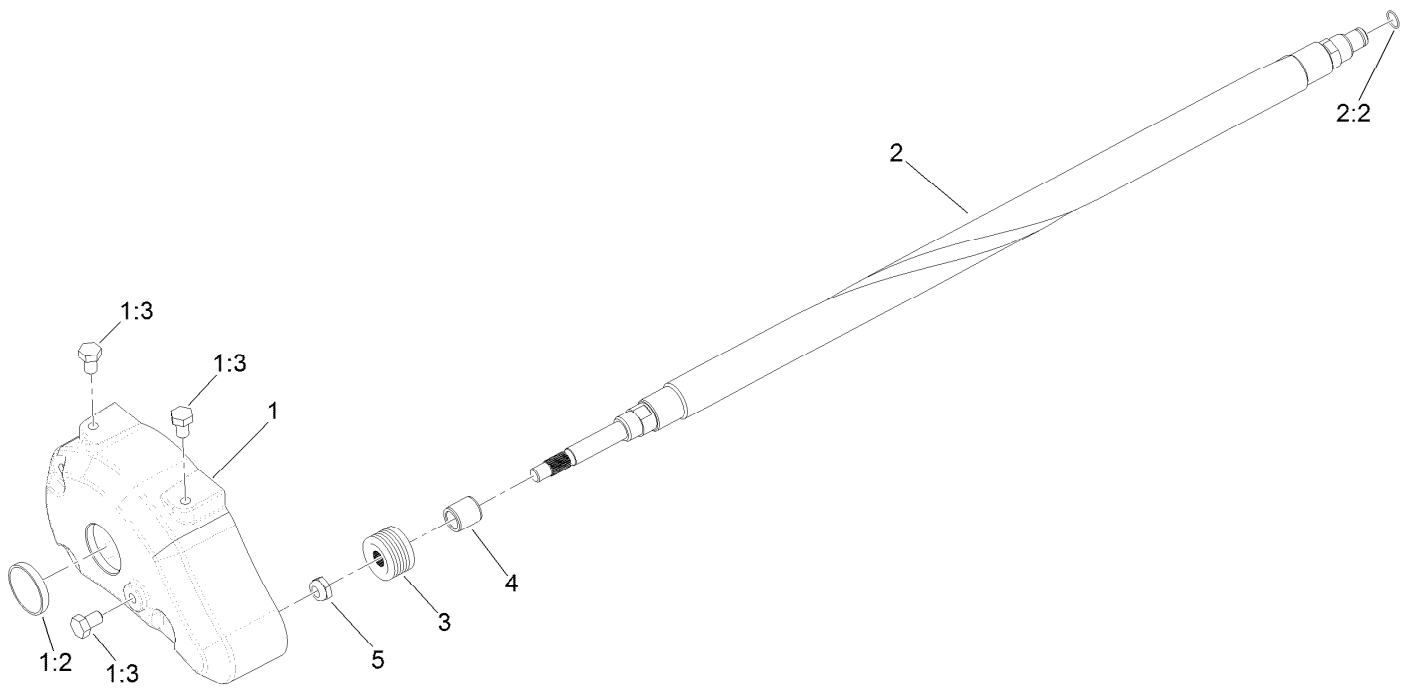

Count on it.

Parts Catalog

Shaft and Pulley Kit

**DPA Reel Mower Groomer (RH),
Greensmaster® 3000 Series Traction
Unit**

Model No. 139-2697

Shaft and Pulley Assembly No. 139-2697

<i>Ref.</i>	<i>Part Number</i>	<i>Qty.</i>	<i>Description</i>
1	139-2695	1	RH Drive Cover ASM
1:2	121-4609	1	Plug-Expansion
1:3	322-1	3	Screw-HH
2	138-9699	1	Groomer Shaft ASM
2:2	120-3237	1	O-Ring
3	136-8489	1	Pulley-Driven, Splined
4	108-4491	1	Spacer
5	121-4600	1	Nut-Hex