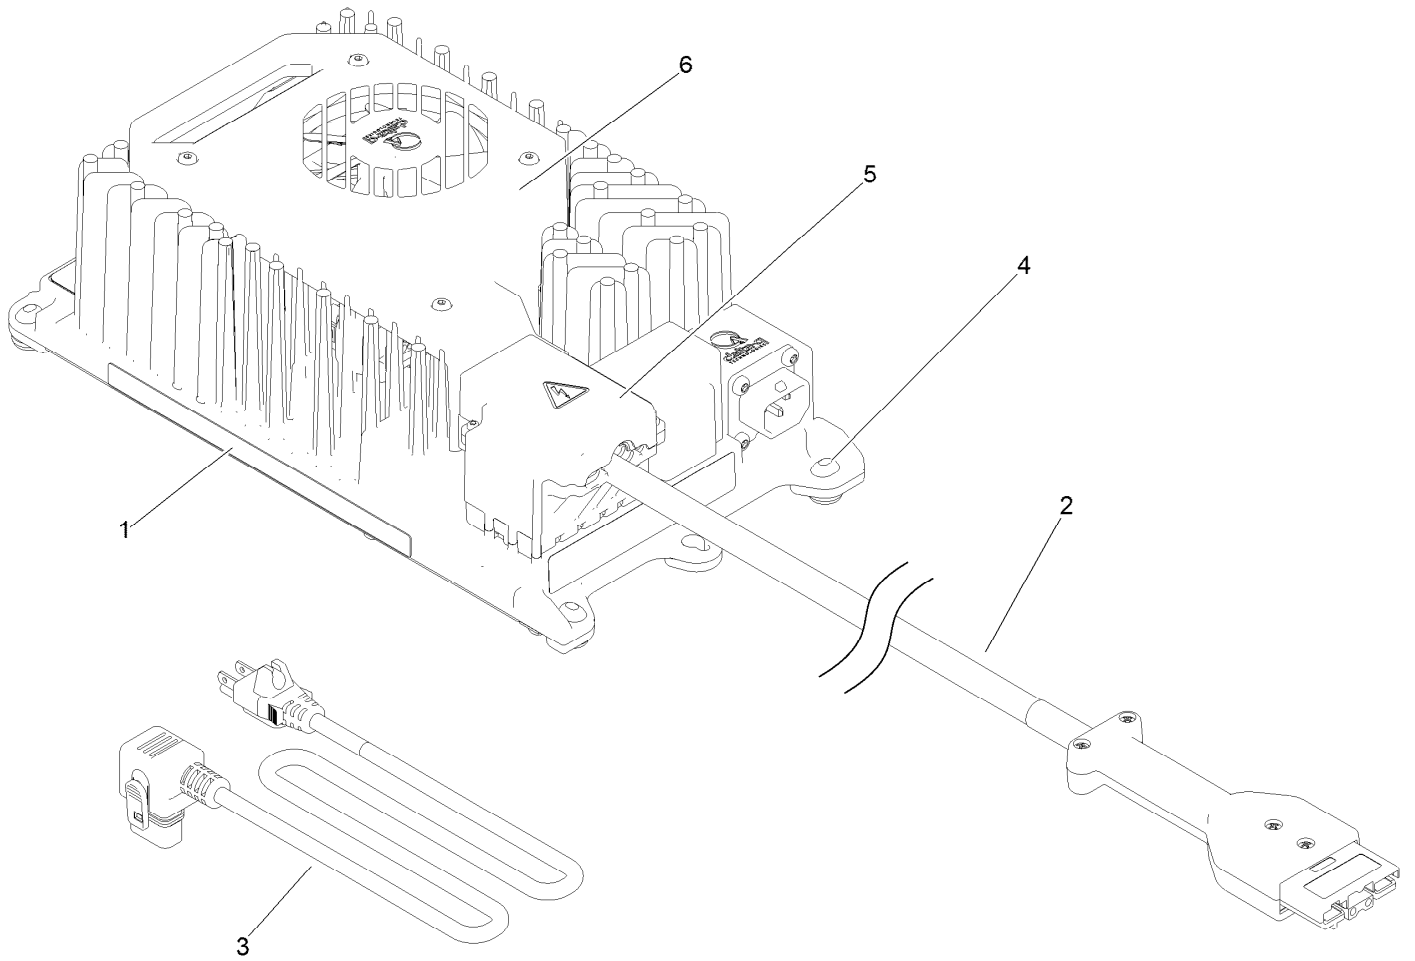

**Count on it.**

**Parts Catalog**

**1200 Watt Lithium Battery  
Charger**

Model No. 04012

## 1200 Watt Lithium Battery Charger Assembly

<i>Ref.</i>	<i>Part Number</i>	<i>Qty.</i>	<i>Description</i>
1	137-9713	1	Decal-Charger
2	137-7982	1	Cord-DC, W/Can Bus
3	137-7983	1	Cord-AC, 120V
4	137-7984	1	Handle And Feet Kit
5	137-7985	1	Cover-Plastic, DC Power
6	139-8423	1	Fan-Service