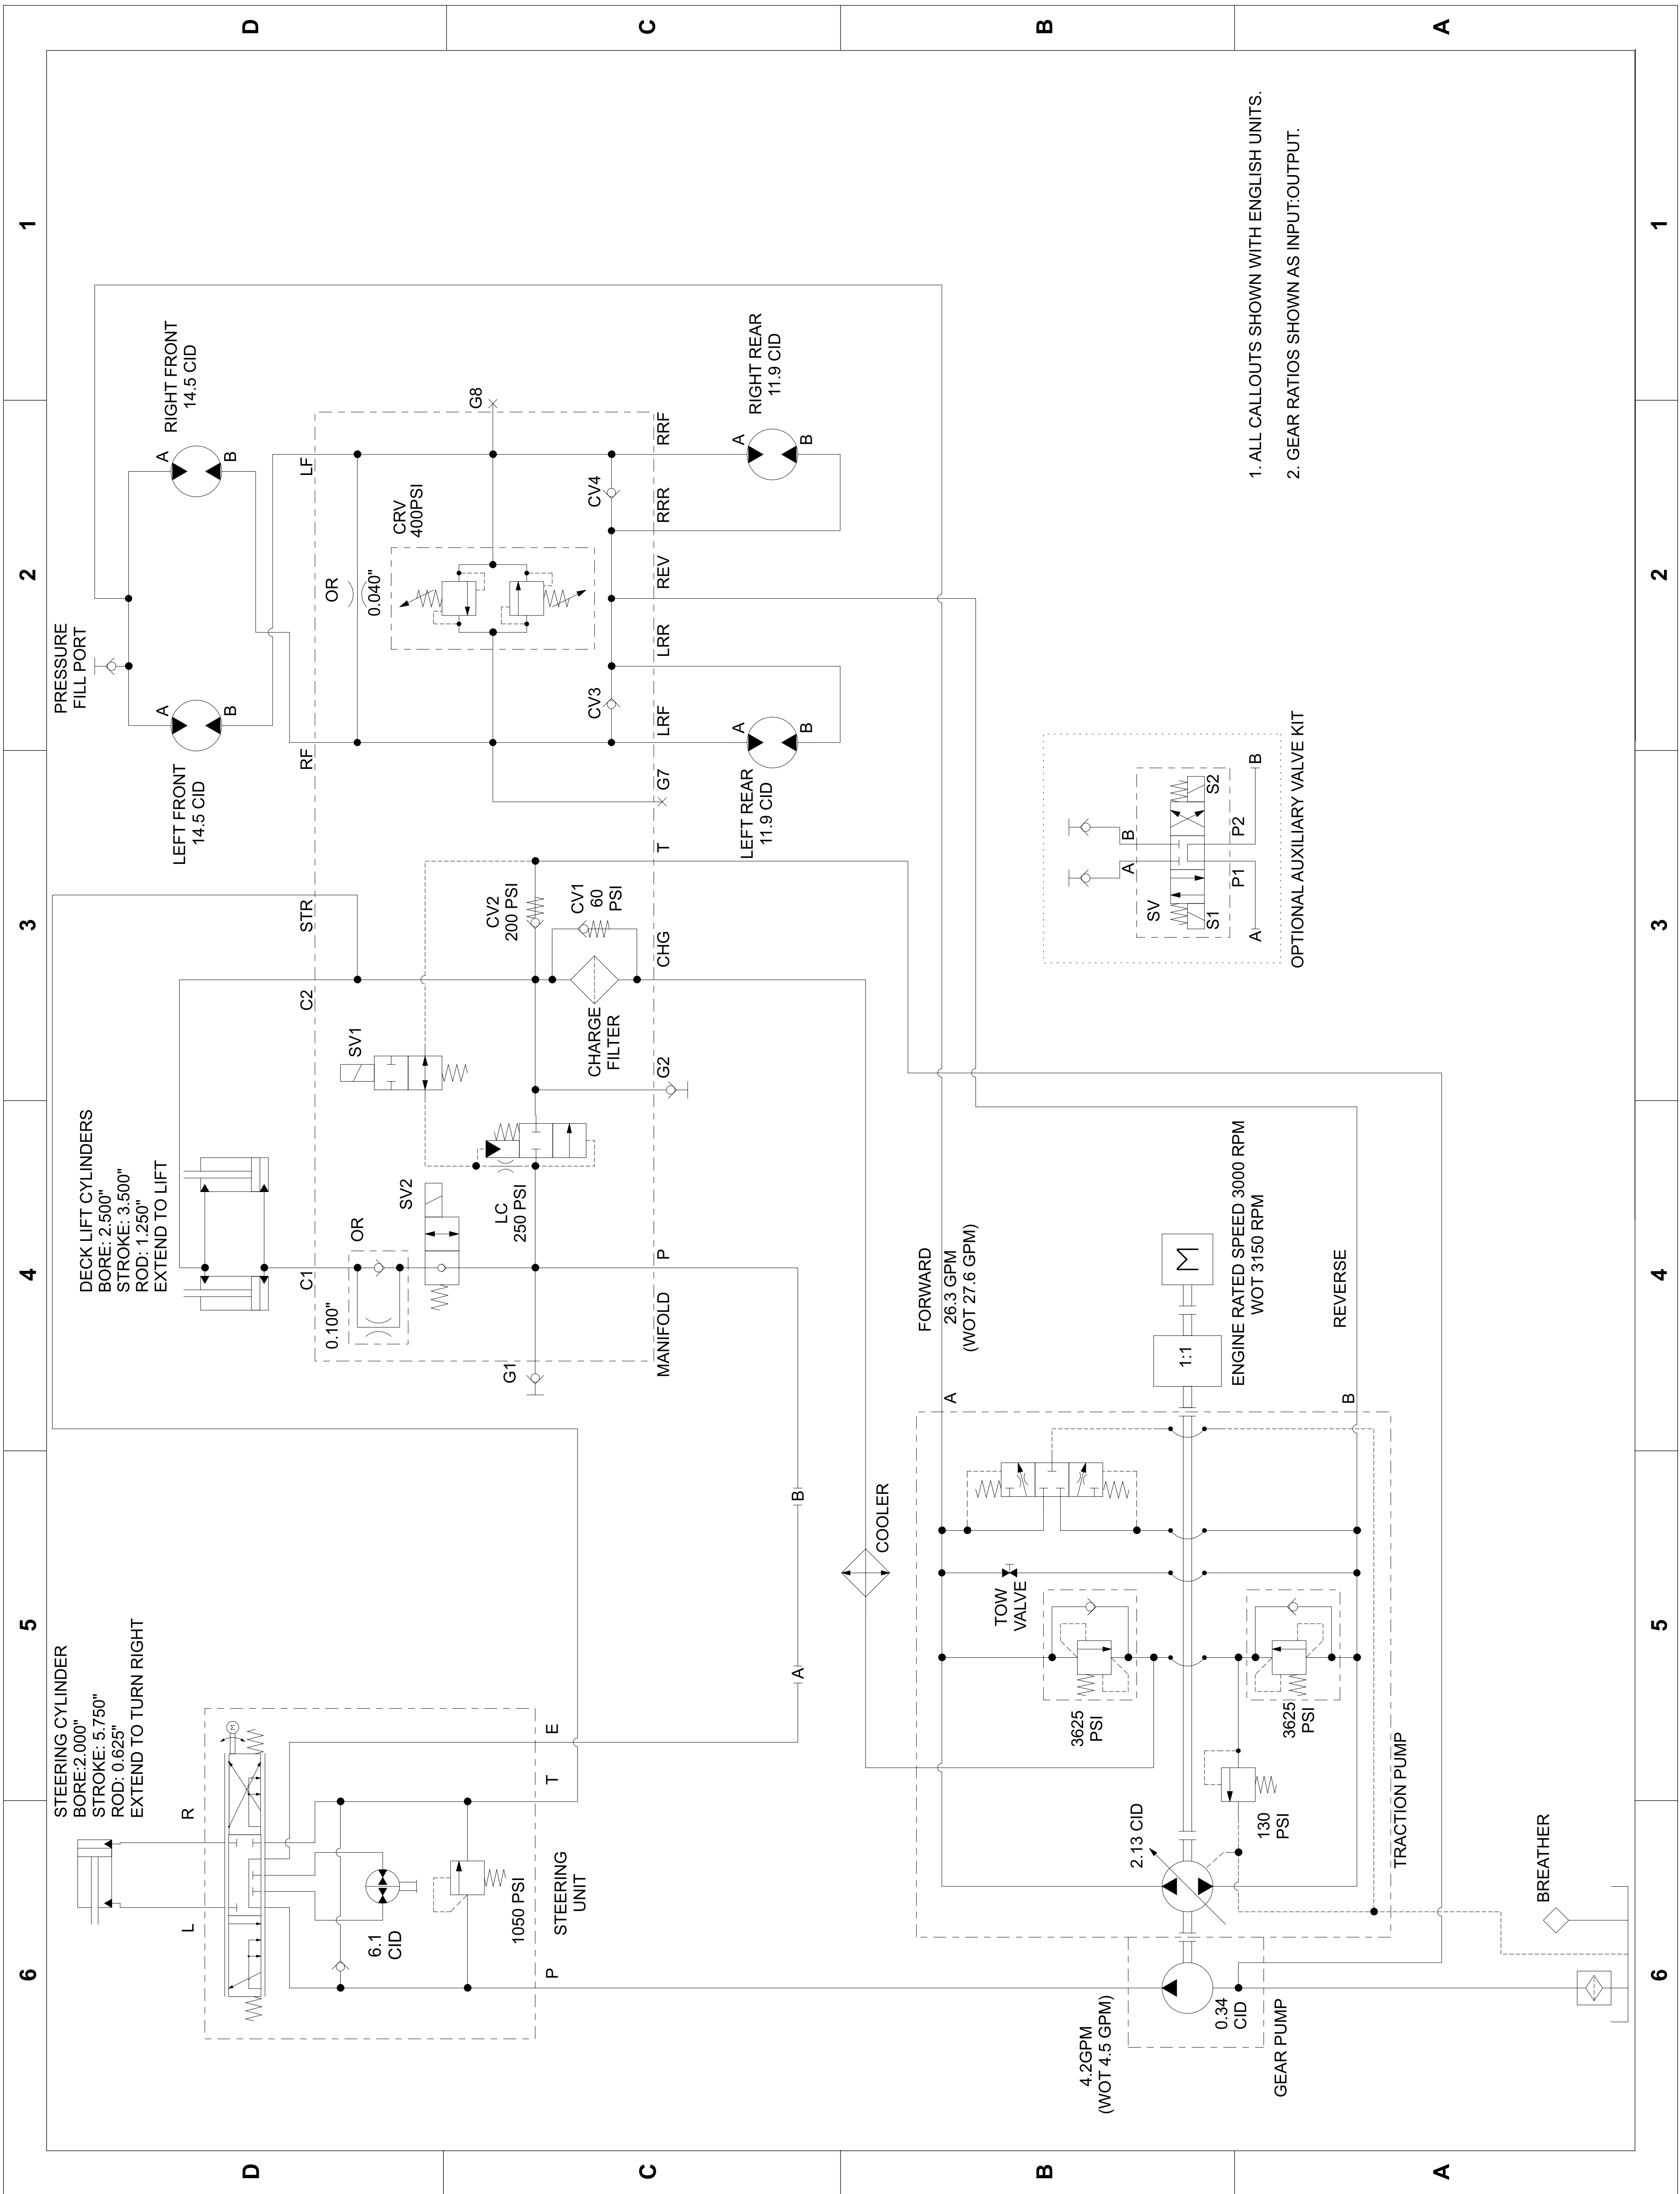

**Groundsmaster® 3200, 3300, and 3310 Traction Units**

Model No. 31900—Serial No. 40000000 and Up  
 Model No. 31901—Serial No. 40000000 and Up  
 Model No. 31902—Serial No. 40000000 and Up  
 Model No. 31903—Serial No. 40000000 and Up  
 Model No. 31907—Serial No. 40000000 and Up  
 Model No. 31909—Serial No. 40000000 and Up

Hydraulic Schematic

Model No. 31900  
 133-6540 Rev A  
 1 of 3

1. ALL CALLOUTS SHOWN WITH ENGLISH UNITS.  
 2. GEAR RATIOS SHOWN AS INPUT:OUTPUT.

1 2 3 4 5 6 1 2 3 4 5 6