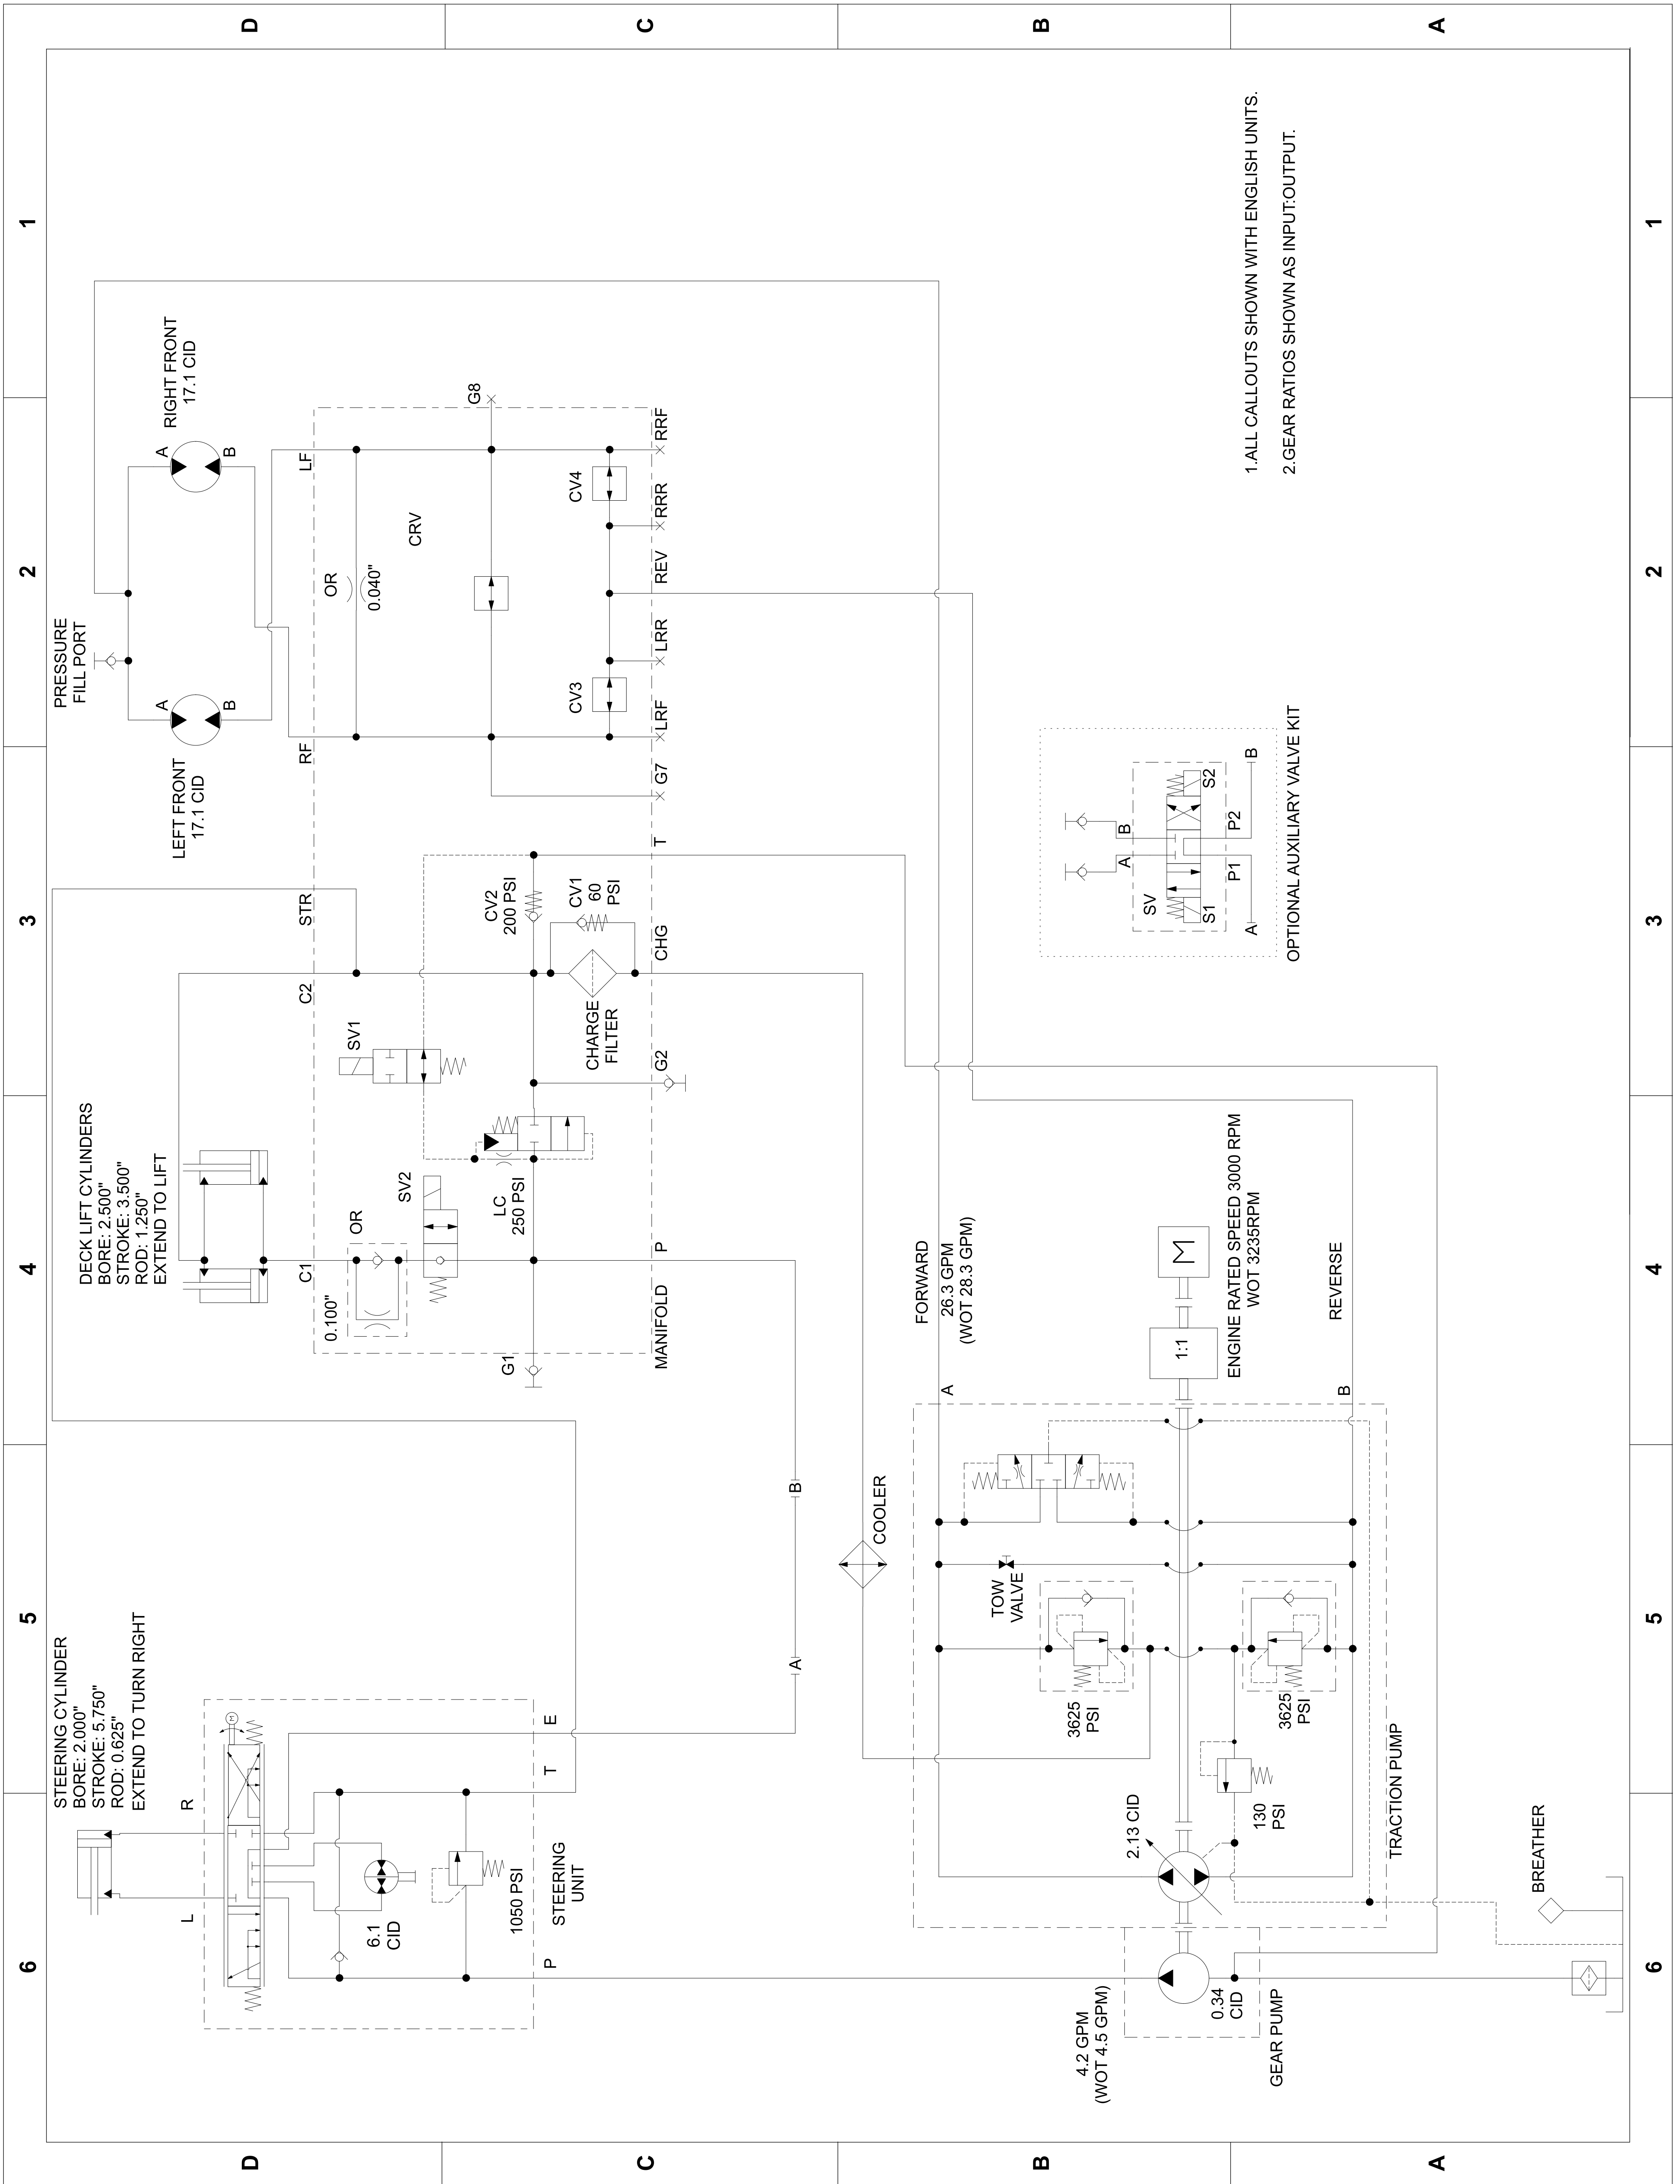

**Groundsmaster® 3200, 3300, and 3310 Traction Units**

Model No. 31900—Serial No. 40000000 and Up  
 Model No. 31901—Serial No. 40000000 and Up  
 Model No. 31902—Serial No. 40000000 and Up  
 Model No. 31903—Serial No. 40000000 and Up  
 Model No. 31907—Serial No. 40000000 and Up  
 Model No. 31909—Serial No. 40000000 and Up

Hydraulic Schematic

Model No. 31900  
 133-6540 Rev A  
 1 of 3

1. ALL CALLOUTS SHOWN WITH ENGLISH UNITS.  
 2. GEAR RATIOS SHOWN AS INPUT:OUTPUT.

1 2 3 4 5 6 1 2 3 4 5 6