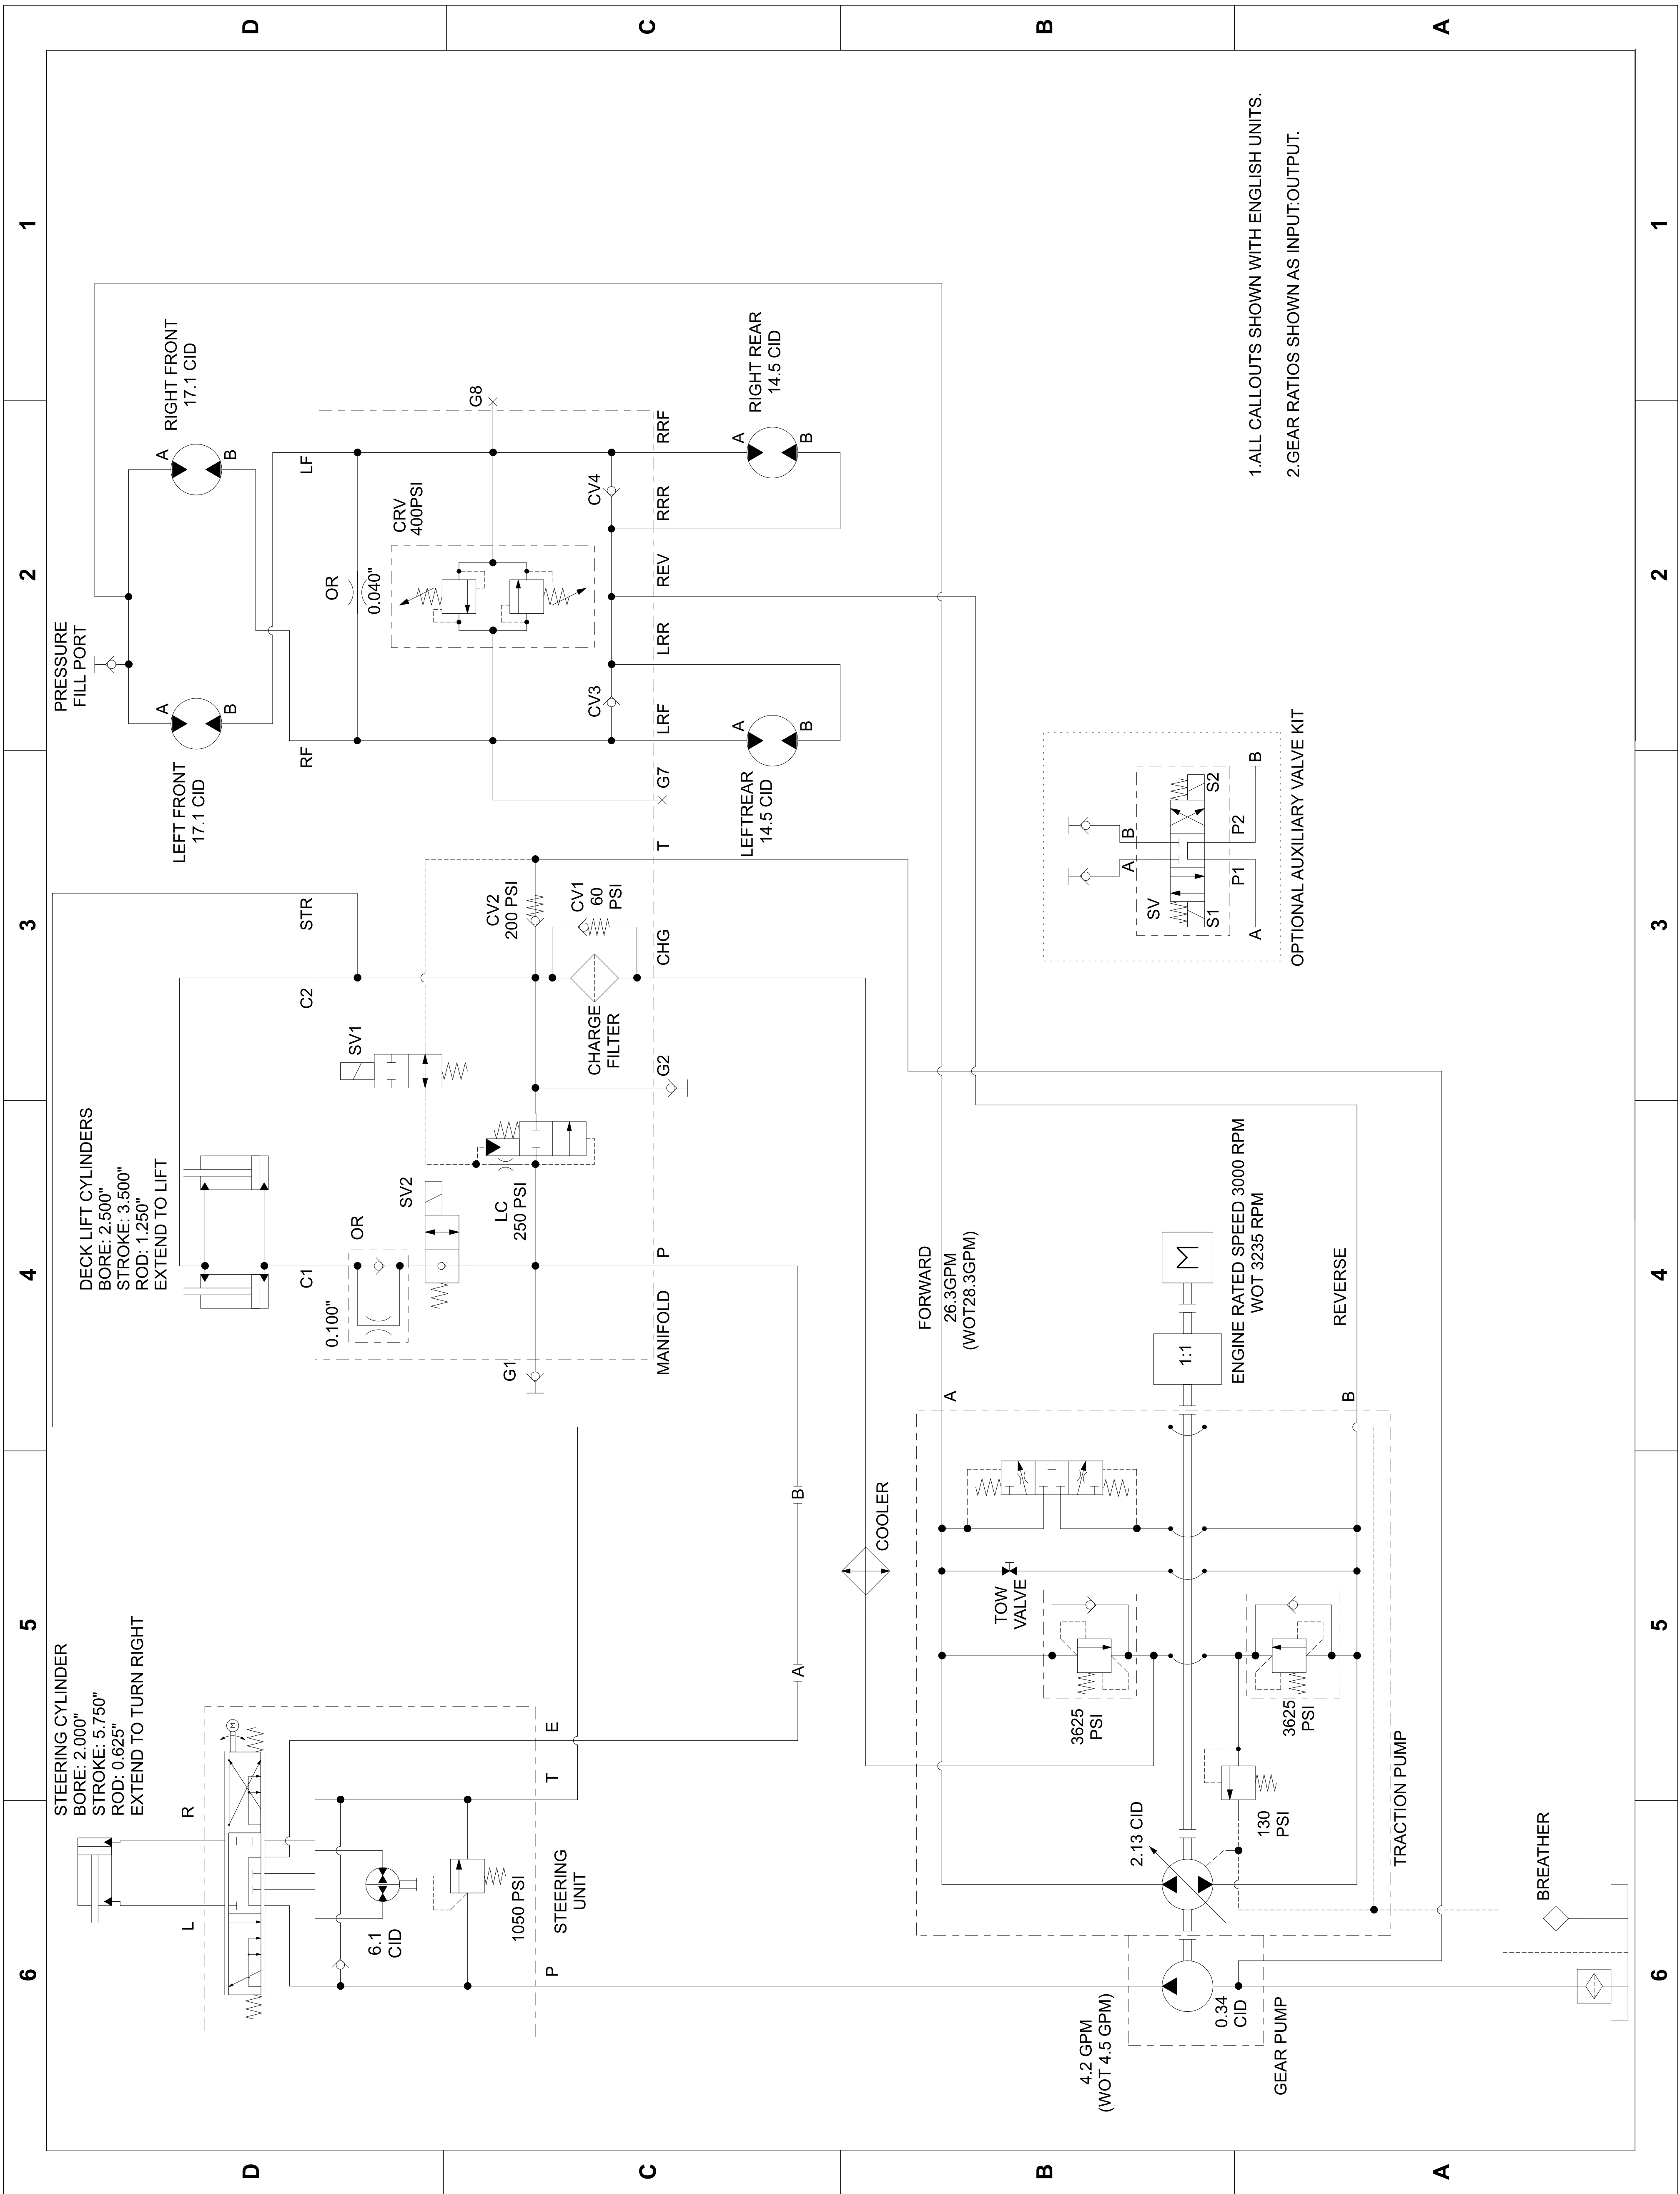

**Groundsmaster® 3200, 3300, and 3310 Traction Units**

Model No. 31900—Serial No. 40000000 and Up  
 Model No. 31901—Serial No. 40000000 and Up  
 Model No. 31902—Serial No. 40000000 and Up  
 Model No. 31903—Serial No. 40000000 and Up  
 Model No. 31907—Serial No. 40000000 and Up  
 Model No. 31909—Serial No. 40000000 and Up

Hydraulic Schematic

Model No. 31900  
 133-6540 Rev A  
 1 of 3

1. ALL CALLOUTS SHOWN WITH ENGLISH UNITS.  
 2. GEAR RATIOS SHOWN AS INPUT:OUTPUT.

1 2 3 4 5 6 1 2 3 4 5 6