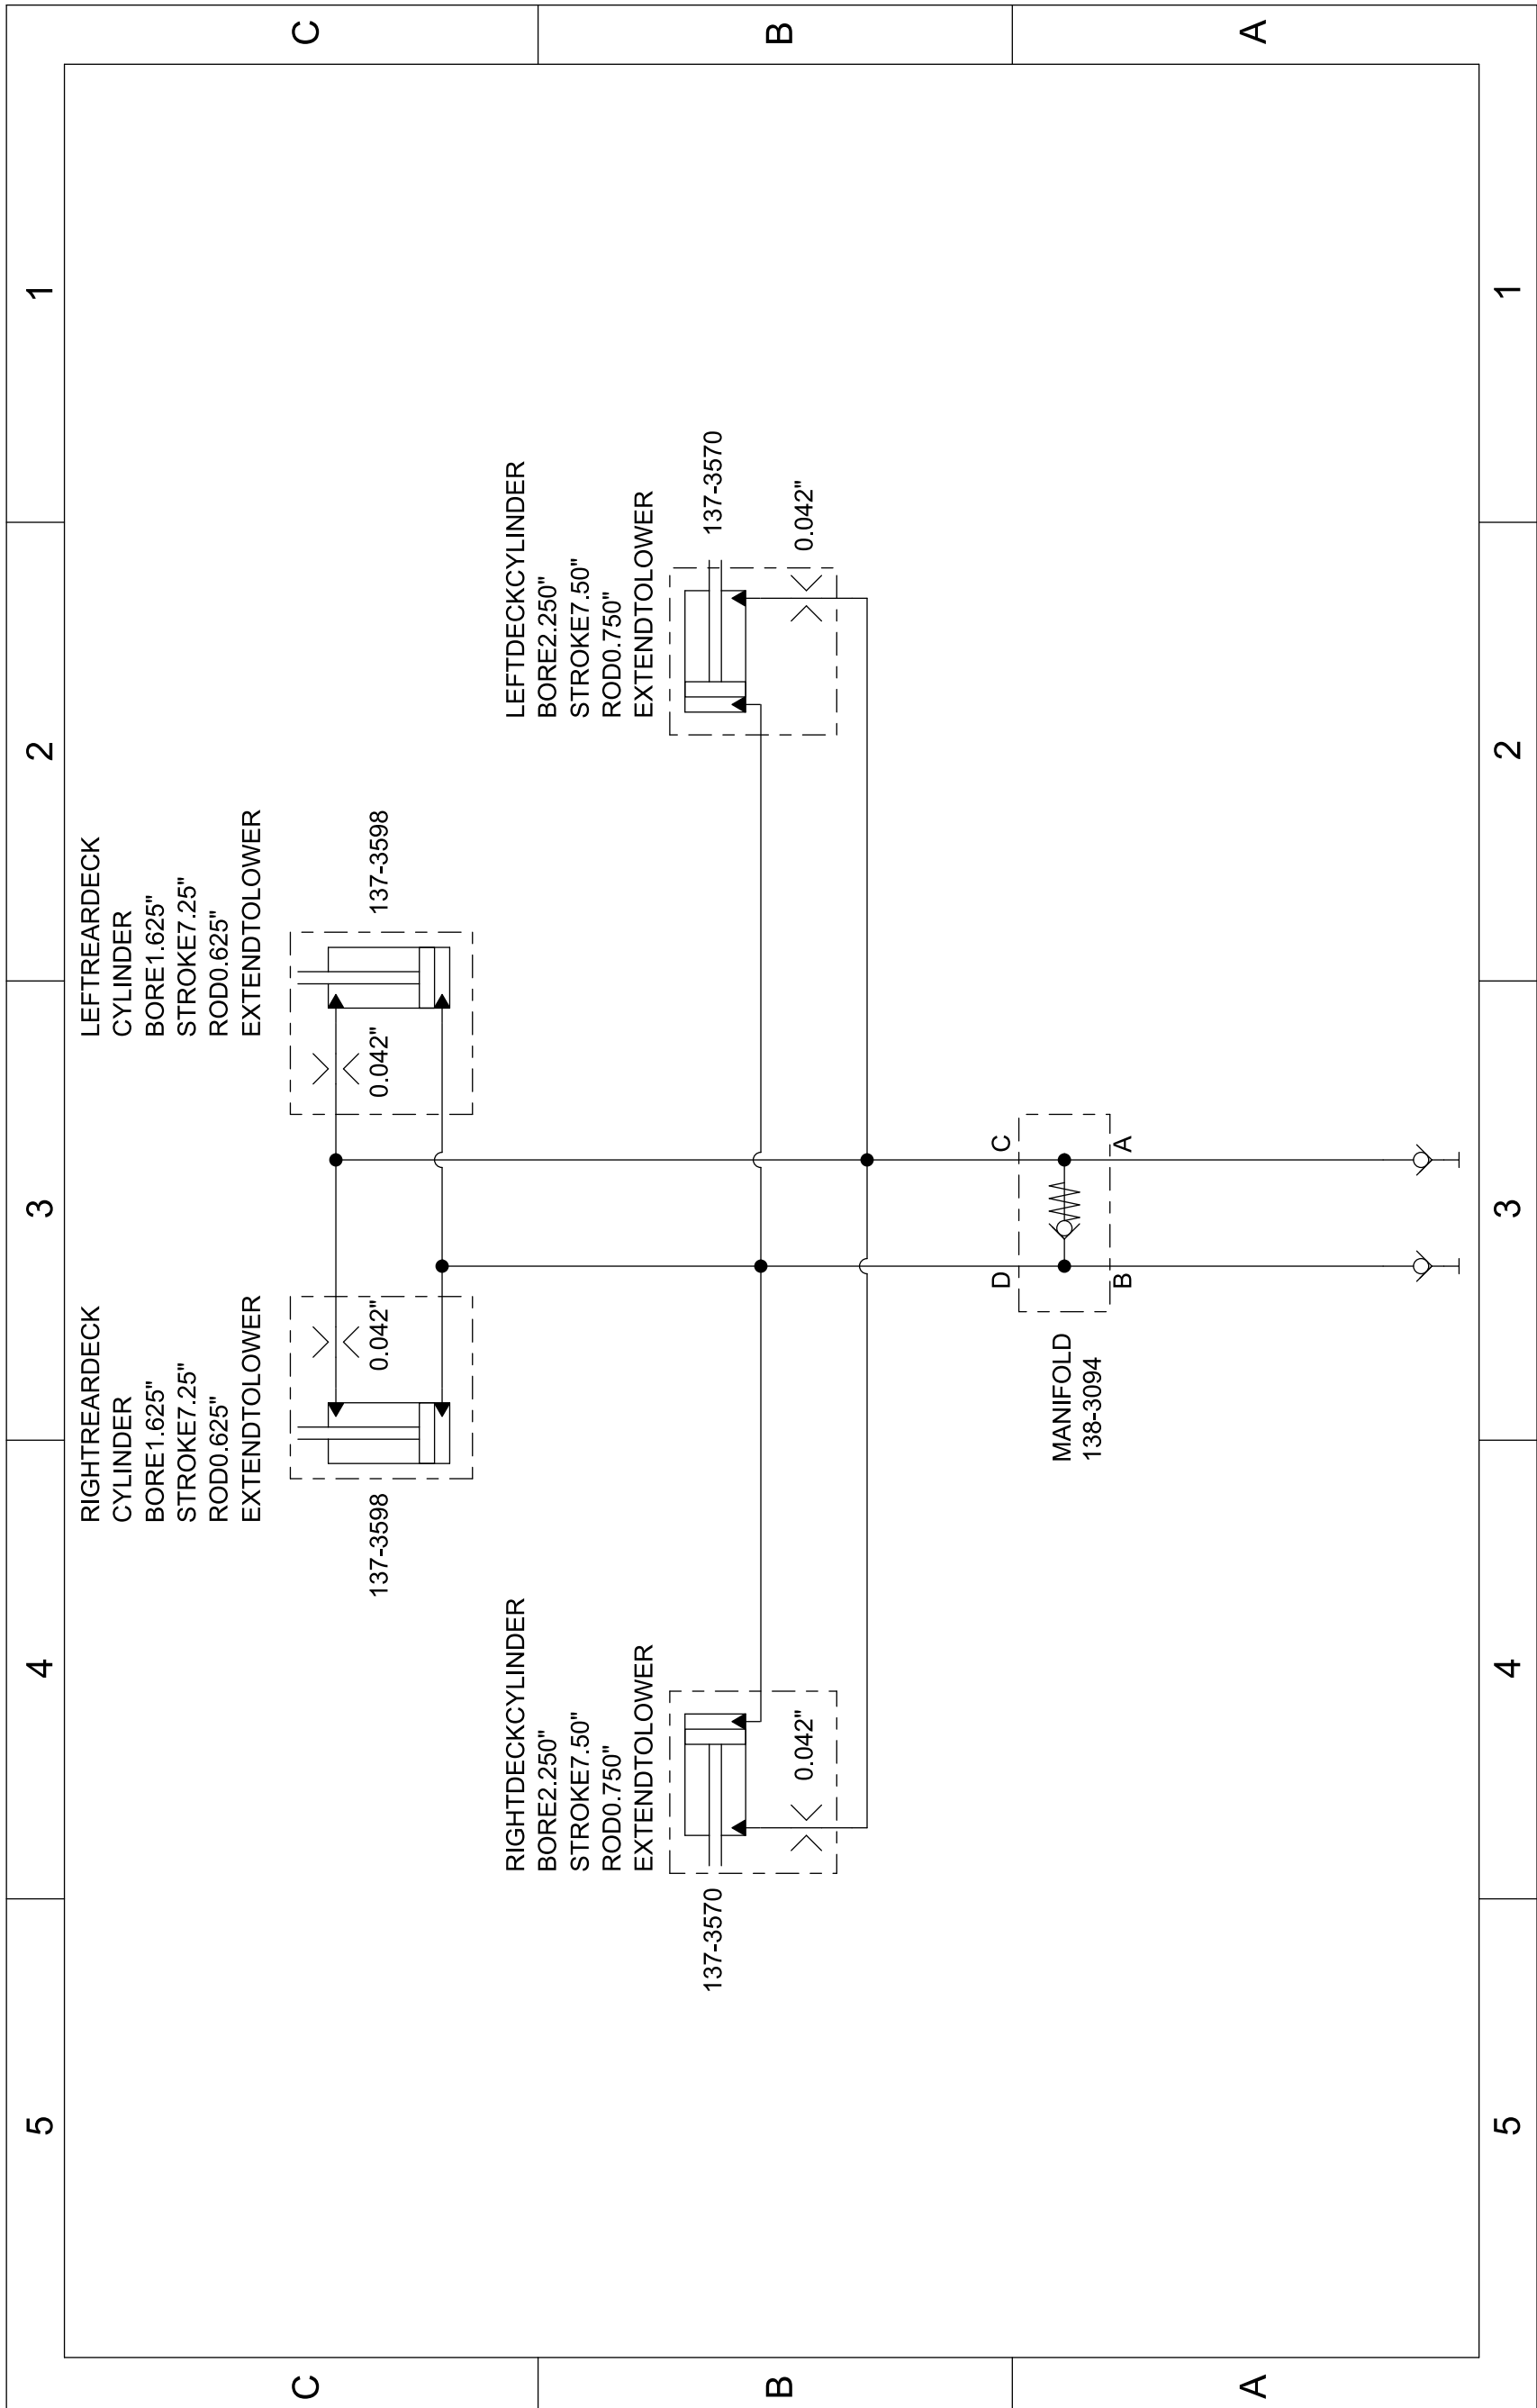

Groundsmaster® 1200 Series Pull Behind Rotary Mower

Model No. 31905—Serial No. 40000000 and Up

Hydraulic Schematic

Model No. 31905
137-3670 Rev A
1 of 1

g296198