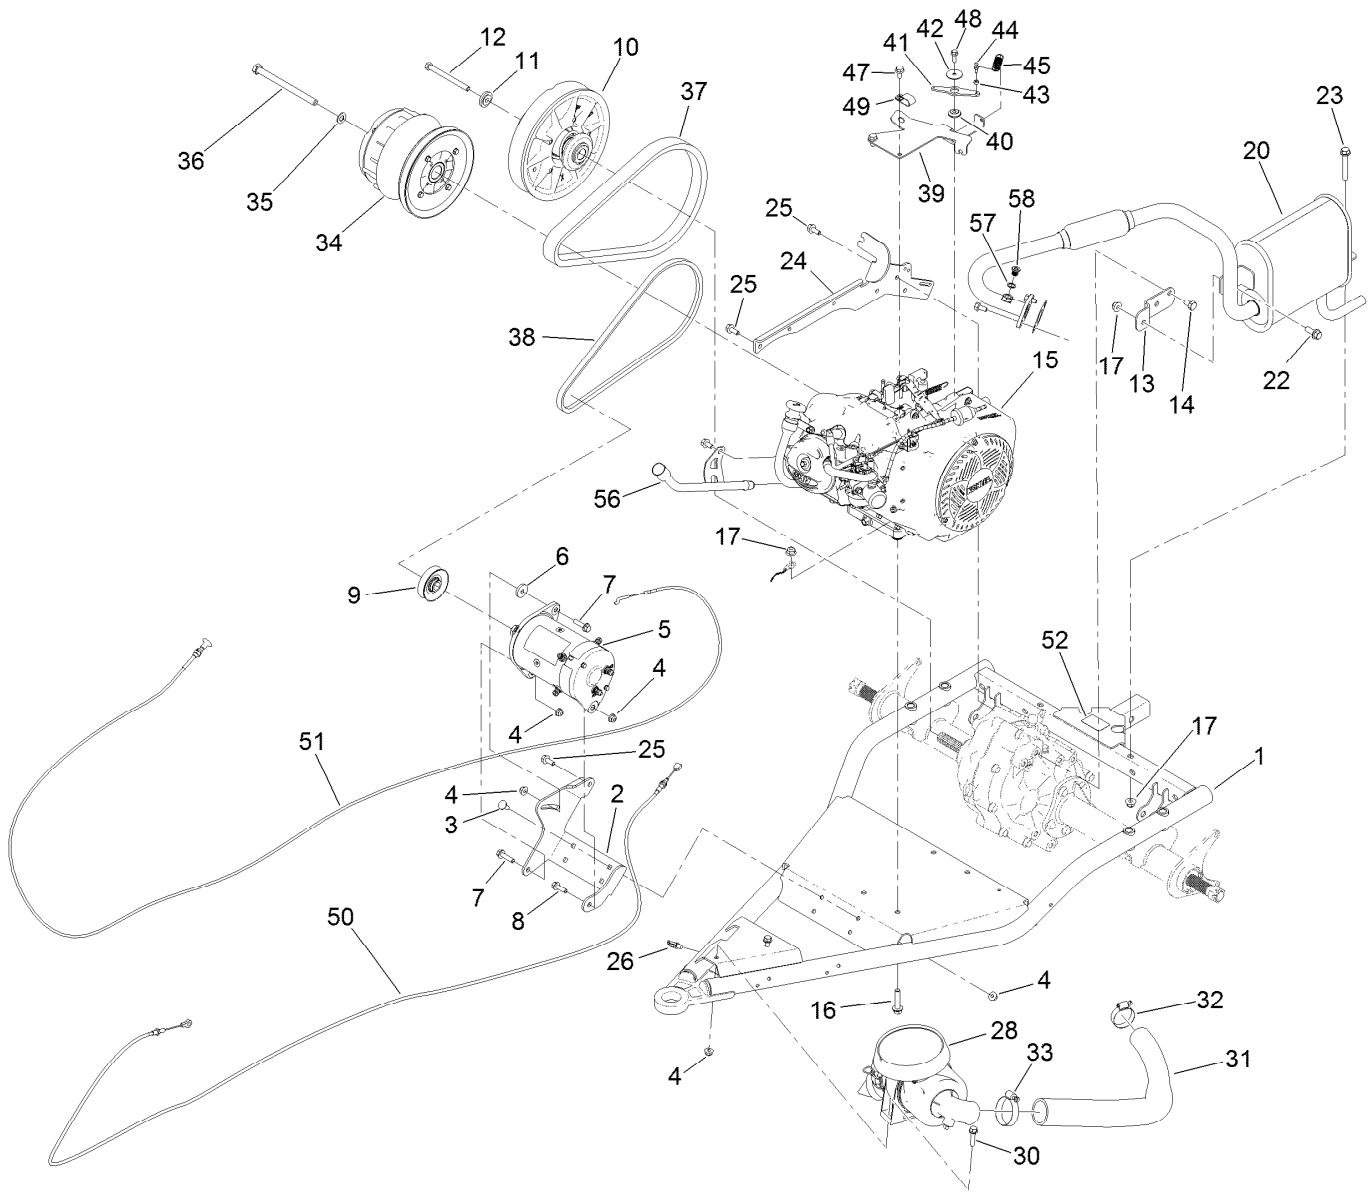

Engine Assembly (continued)

Ref.	Part Number	Qty.	Description	Ref.	Part Number	Qty.	Description
42	3256-55	1	Washer-Flat	50	127-8860	1	Cable-Accelerator
43	110-2619	1	Keeper-Spring	51	131-8540	1	Cable-Choke
44	99-7847	1	Ball-Stud	52	137-9984	1	Decal-Load, Towing
45	71-5470	1	Spring-Brake	56	138-9383	1	Dip Stick Tube ASM
47	33104-016	2	Screw-HHF	57	139-3385	1	Washer-Copper
48	33103-020	1	Screw-HHF	58	139-3390	1	Plug-HSH
49	2412-105	1	Clamp-Tube, Double				

● Not serviced separately

■ Obtain parts from www.kohlerplus.com