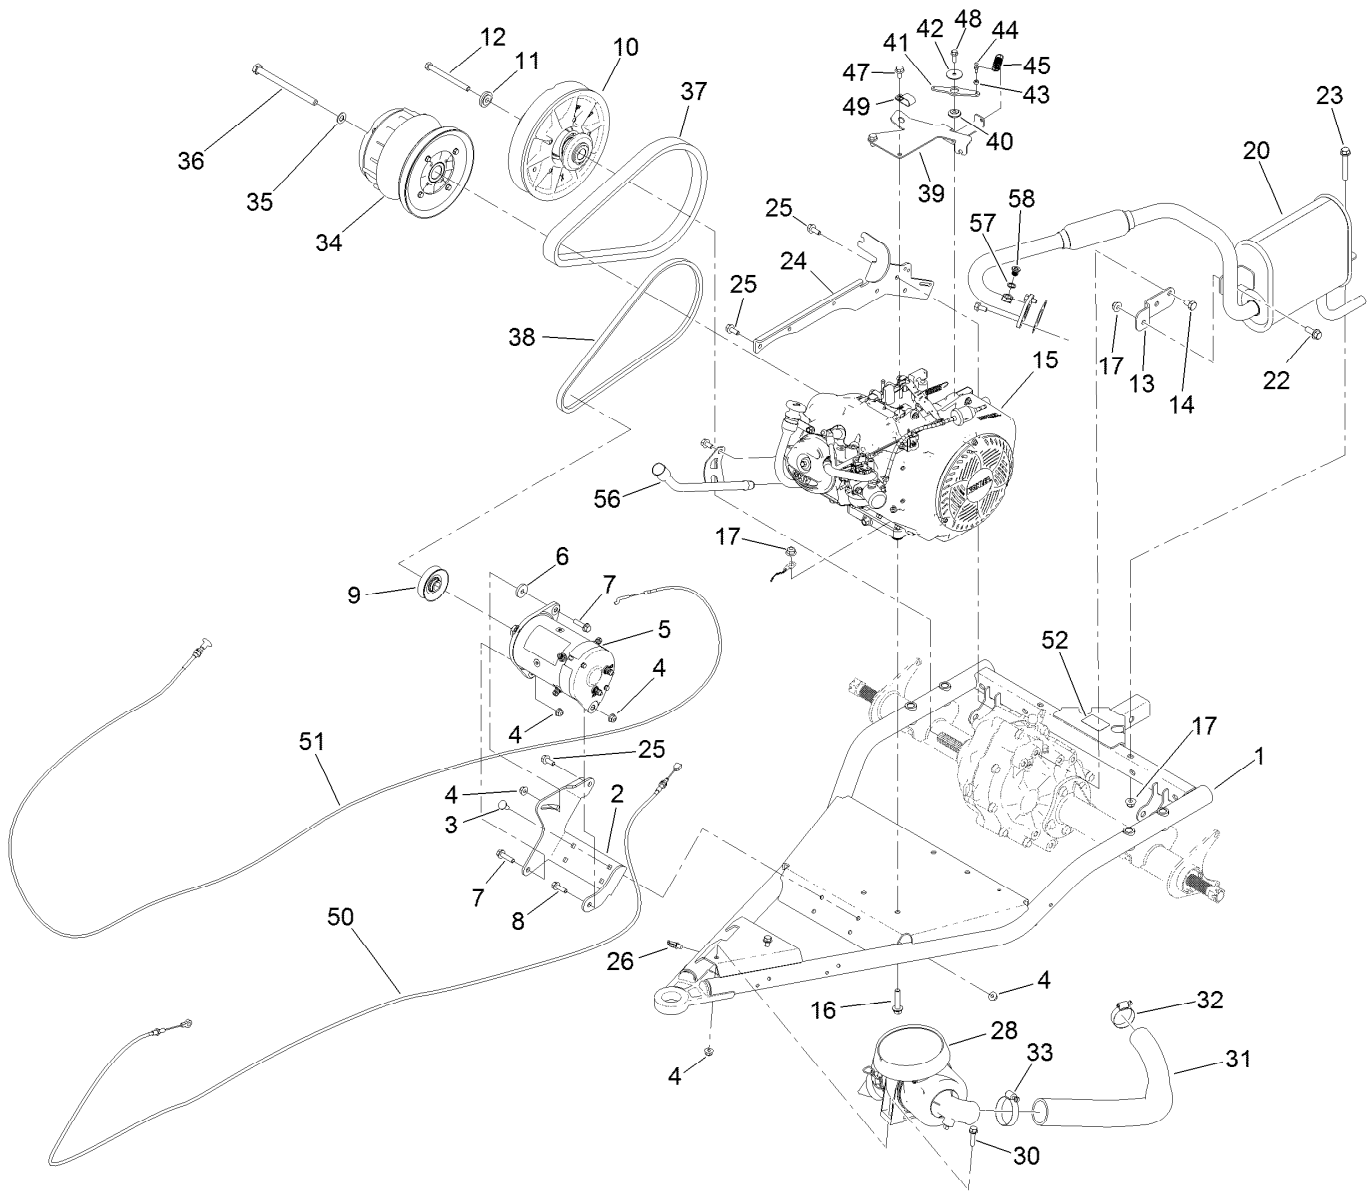

Engine Assembly

Ref.	Part Number	Qty.	Description	Ref.	Part Number	Qty.	Description
1	131-8520-03	1	Arm-Swing	22	3234-42	1	Screw-HHF
2	131-8503-03	1	Bracket-Starter/Generator	23	3234-39	1	Screw-HHF
3	3230-23	4	Screw-CARR	24	131-8501-03	1	Bar-Spanner
4	104-8300	9	Nut-HF, NI	25	95-4184	6	Screw-HHF
5	131-8444	1	Starter/Generator ASM	26	32180-030	1	Clip-Tie
6	65-8270	1	Washer	28	138-3447	1	Air Cleaner ASM
7	119-4036	2	Screw-HHF	30	3234-36	2	Screw-HHF
8	3234-29	1	Screw-HHF	31	131-8489	1	Hose-Intake, Air
9	121-6277	1	Pulley-Drive	32	2412-111	1	Clamp
10	119-6011	1	Secondary Clutch ASM	33	2412-92	1	Clamp-Hose
11	104-6563	1	Washer-Stepped	34	138-0095	1	Primary Clutch ASM
12	119-0723	1	Screw-HH, Lock	35	3256-25	1	Washer-Flat
13	131-8329	1	Bracket-Muffler	36	131-8521	1	Screw-HH
14	70-8470	2	Screw-HH	37	131-8567	1	Belt-Variable
15		1	Engine-Kohler, Ch440 ● ■	38	94-8803	1	V-Belt, Impeller
16	3234-19	4	Screw-HHF	39	131-8505	1	Bushing-Throttle
17	104-8301	6	Nut-HF, NI	40	131-8524	1	Bushing-Flange
20	138-9275	1	Exhaust ASM	41	131-8504	1	Lever-Throttle

● Not serviced separately

■ Obtain parts from www.kohlerplus.com