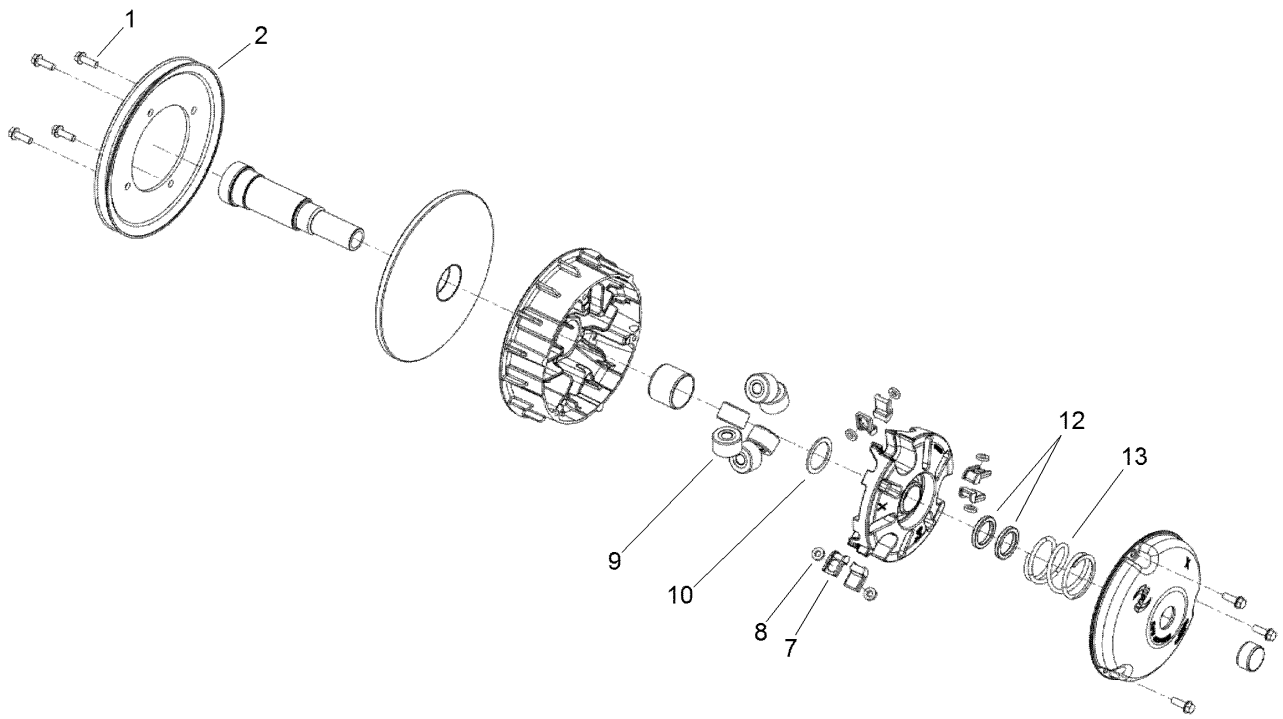

Primary Clutch Assembly No. 138-0095

<i>Ref.</i>	<i>Part Number</i>	<i>Qty.</i>	<i>Description</i>
1	49-2040	7	Screw-HWHTF
2	119-0813	1	Pulley-Primary
7	127-8689	6	Button-Primary, Torque
8	127-8690	6	Plug-Button, Torque
9	119-0804	6	Weight-Roller
10	119-0812	1	Shim-Spider
12	119-0807	2	Shim-Limiter
13	119-9532	1	Spring-Red/White