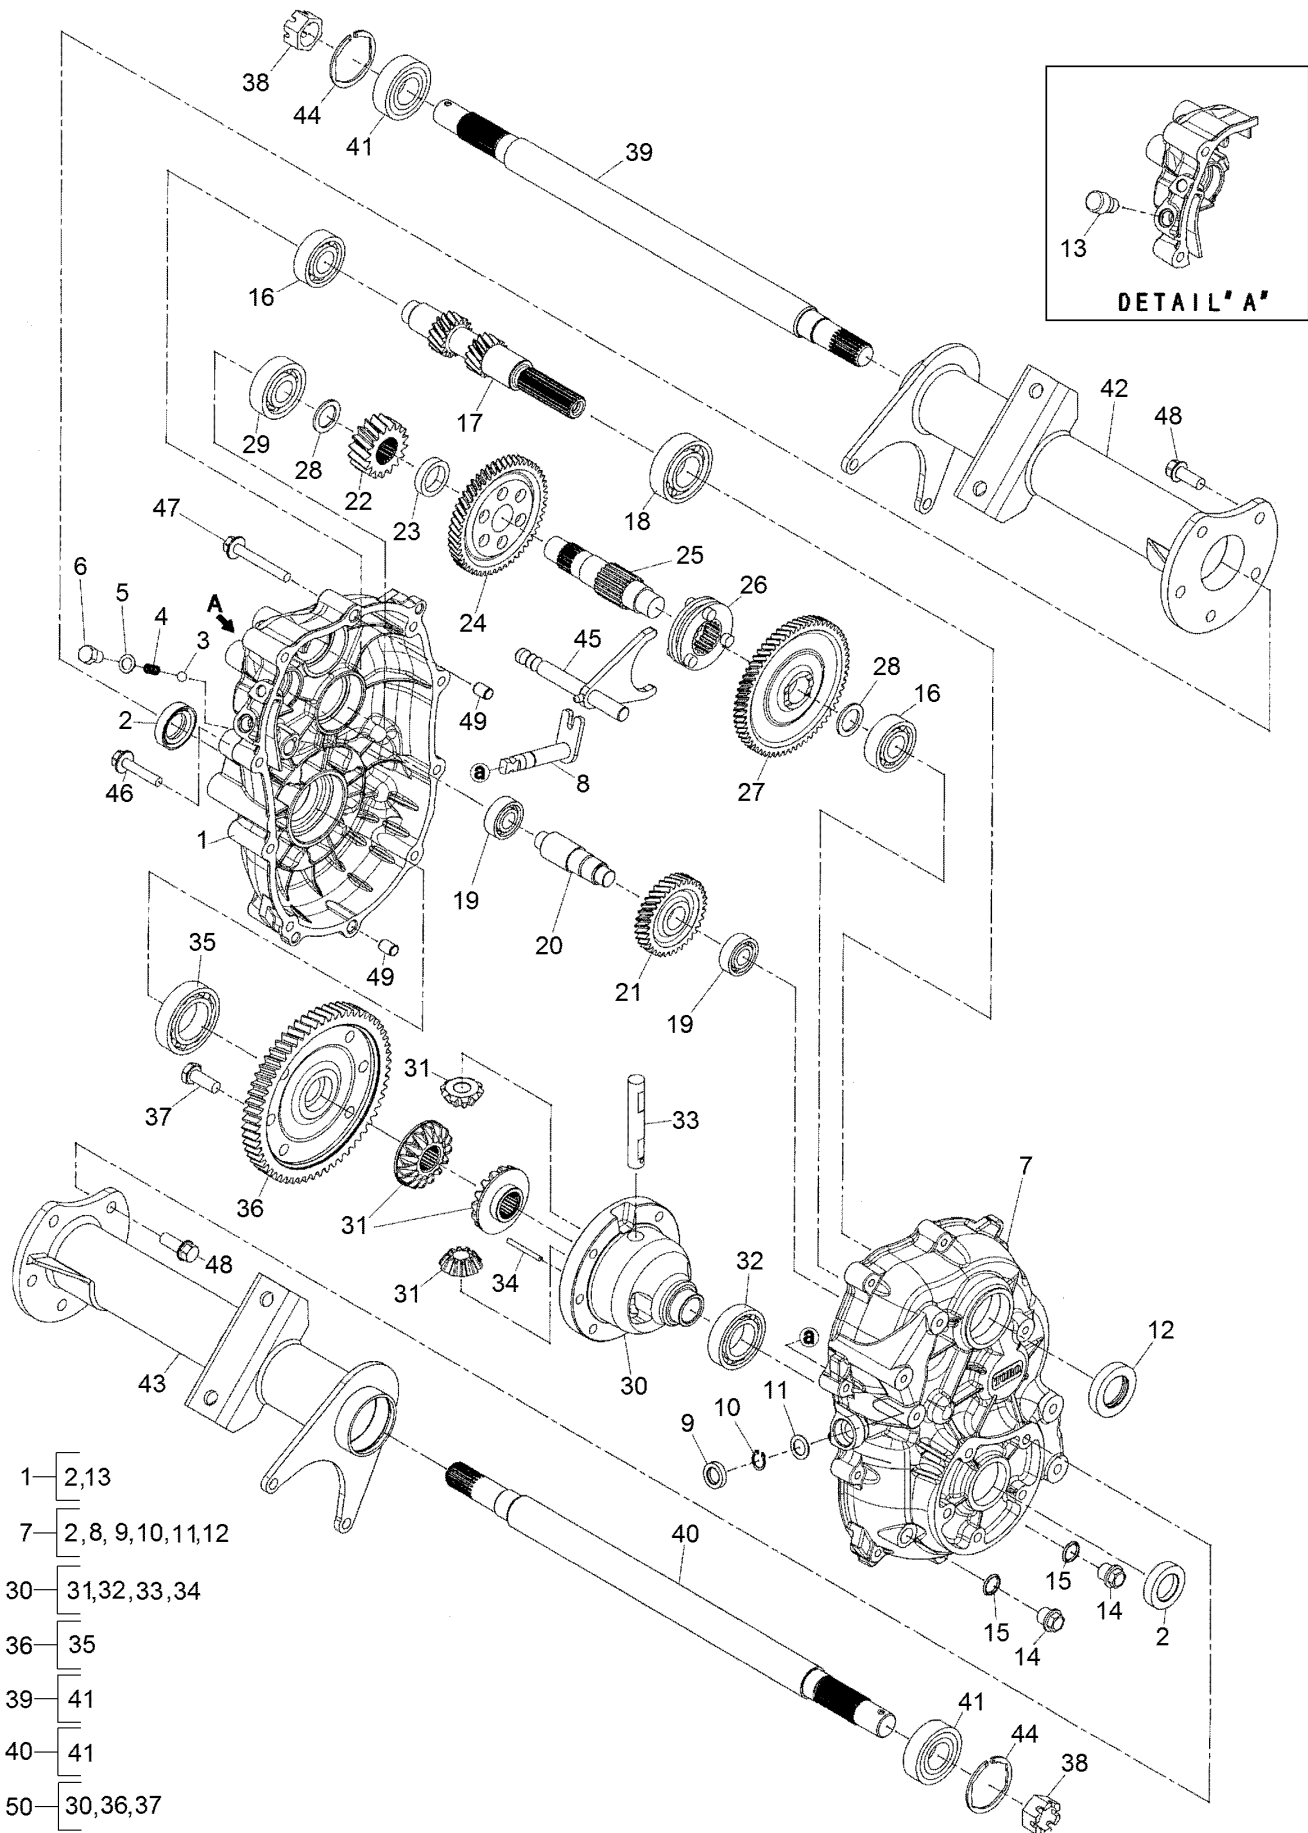

Transaxle Assembly No. 131-3486

- 1 — 2,13
- 7 — 2,8,9,10,11,12
- 30 — 31,32,33,34
- 36 — 35
- 39 — 41
- 40 — 41
- 50 — 30,36,37

Transaxle Assembly No. 131-3486 (continued)

<i>Ref.</i>	<i>Part Number</i>	<i>Qty.</i>	<i>Description</i>	<i>Ref.</i>	<i>Part Number</i>	<i>Qty.</i>	<i>Description</i>
1	133-2400	1	Case-LH	26	133-2419	1	Clutch-Pin
2	133-2401	2	Seal-Oil	27	133-2420	1	Gear
3	104-1660	1	Ball-Steel	28	133-2421	2	Spacer
4	104-1661	1	Spring	29	133-2422	1	Bearing-Ball
5	104-1662	1	Gasket	30	133-2423	1	Case-Differential
6	104-1663	1	Bolt	31	133-2424	1	Set-Gear, Differential
7	133-2402	1	Case-RH	32	133-2425	1	Bearing-Ball
8	133-2403	1	Shaft-Select	33	104-1644	1	Shaft-Differential
9	133-2446	1	Seal-Oil	34	104-1645	1	Pin
10	133-2404	1	Ring-Snap	35	133-2426	1	Bearing-Ball
11	133-2405	1	Spacer	36	133-2427	1	Gear
12	104-1607	1	Seal-Oil	37	104-1649	6	Bolt
13	133-2406	1	Breather-Air	38	133-2428	2	Nut-Castle
14	133-2407	2	Plug-Drain, Oil	39	133-2429	1	Shaft-Axle, LH
15	133-2408	2	Gasket	40	133-2430	1	Shaft-Axle, RH
16	133-2409	2	Bearing-Ball	41	133-2431	2	Bearing-Ball
17	133-2410	1	Shaft-Input	42	133-2432	1	Case-Axle, LH
18	133-2411	1	Bearing-Ball	43	133-2433	1	Case-Axle, RH
19	133-2412	2	Bearing-Ball	44	133-2434	2	Ring-Snap
20	133-2413	1	Shaft-Counter	45	133-2435	1	Shaft-Shift
21	133-2414	1	Gear	46	133-2436	1	Bolt-Flange
22	133-2415	1	Gear	47	133-2437	9	Bolt-Flange
23	133-2416	1	Collar	48	133-2438	10	Bolt-Flange
24	133-2417	1	Gear	49	133-2439	2	Pipe-Knock
25	133-2418	1	Shaft-Center	50	133-2440	1	Differential ASM