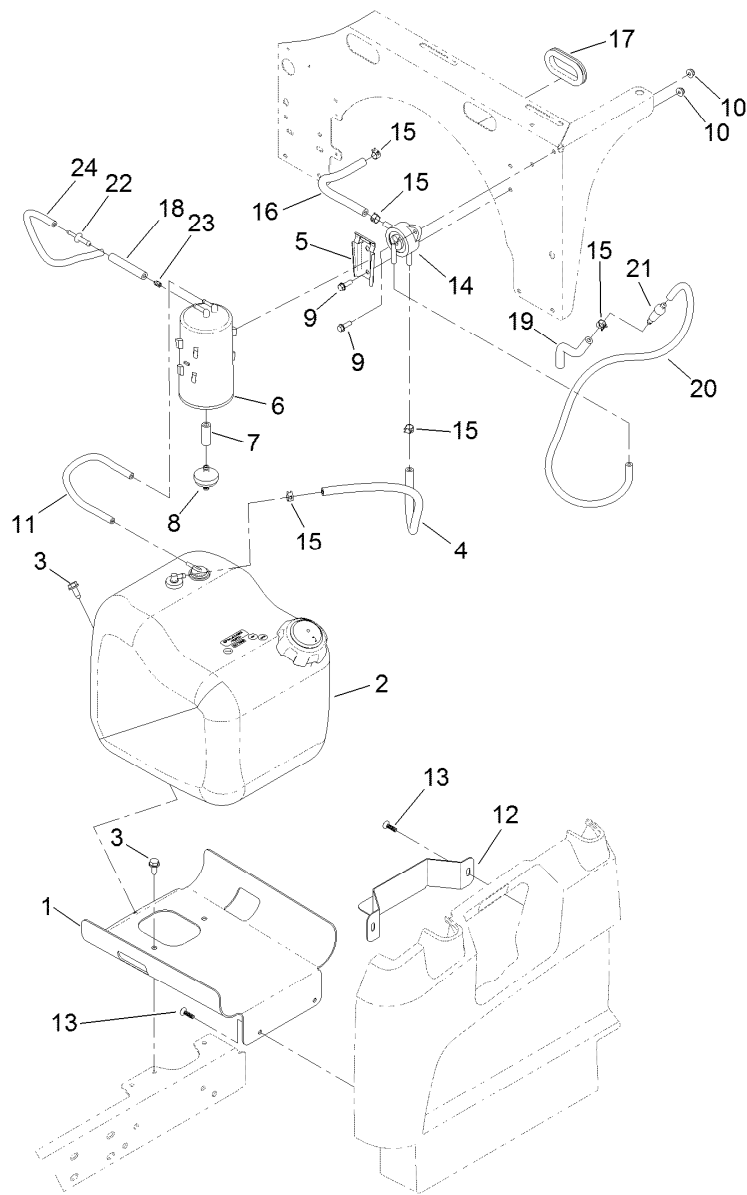

Fuel System Assembly

<i>Ref.</i>	<i>Part Number</i>	<i>Qty.</i>	<i>Description</i>	<i>Ref.</i>	<i>Part Number</i>	<i>Qty.</i>	<i>Description</i>
1	127-7739-03	1	Mount-Tank, Fuel	13	120-2349	4	Screw
2	127-7849	1	Fuel Tank ASM	14	131-8526	1	Pump-Fuel
3	32144-70	3	Screw-HWHTF	15	2412-98	5	Clamp-Hose
4	114-4428	1	Hose-Fuel	16	109-0282	1	Hose-Fuel
5	114-0292	1	Bracket-Canister, Carbon	17	240-12	1	Grommet
6	127-8685	1	Canister-Carbon	18	114-3765	1	Hose-Fuel
7	106-5317	1	Hose-Fuel	19	109-0300	1	Hose-Fuel
8	115-7854	1	Filter-Fuel, Inline	20	110-3254	1	Hose-Fuel
9	32105-15	4	Screw-HWH	21	138-5553	1	Filter-Fuel, 250 Micron
10	104-7201	4	Nut-HF	22	117-5399	1	Adaptor-Orifice
11	115-4735	1	Hose-Fuel	23	120-2038	1	Cartridge-Valve, Check
12	127-7845-03	1	Bracket-Tank, Fuel	24	110-8181	1	Hose-Fuel