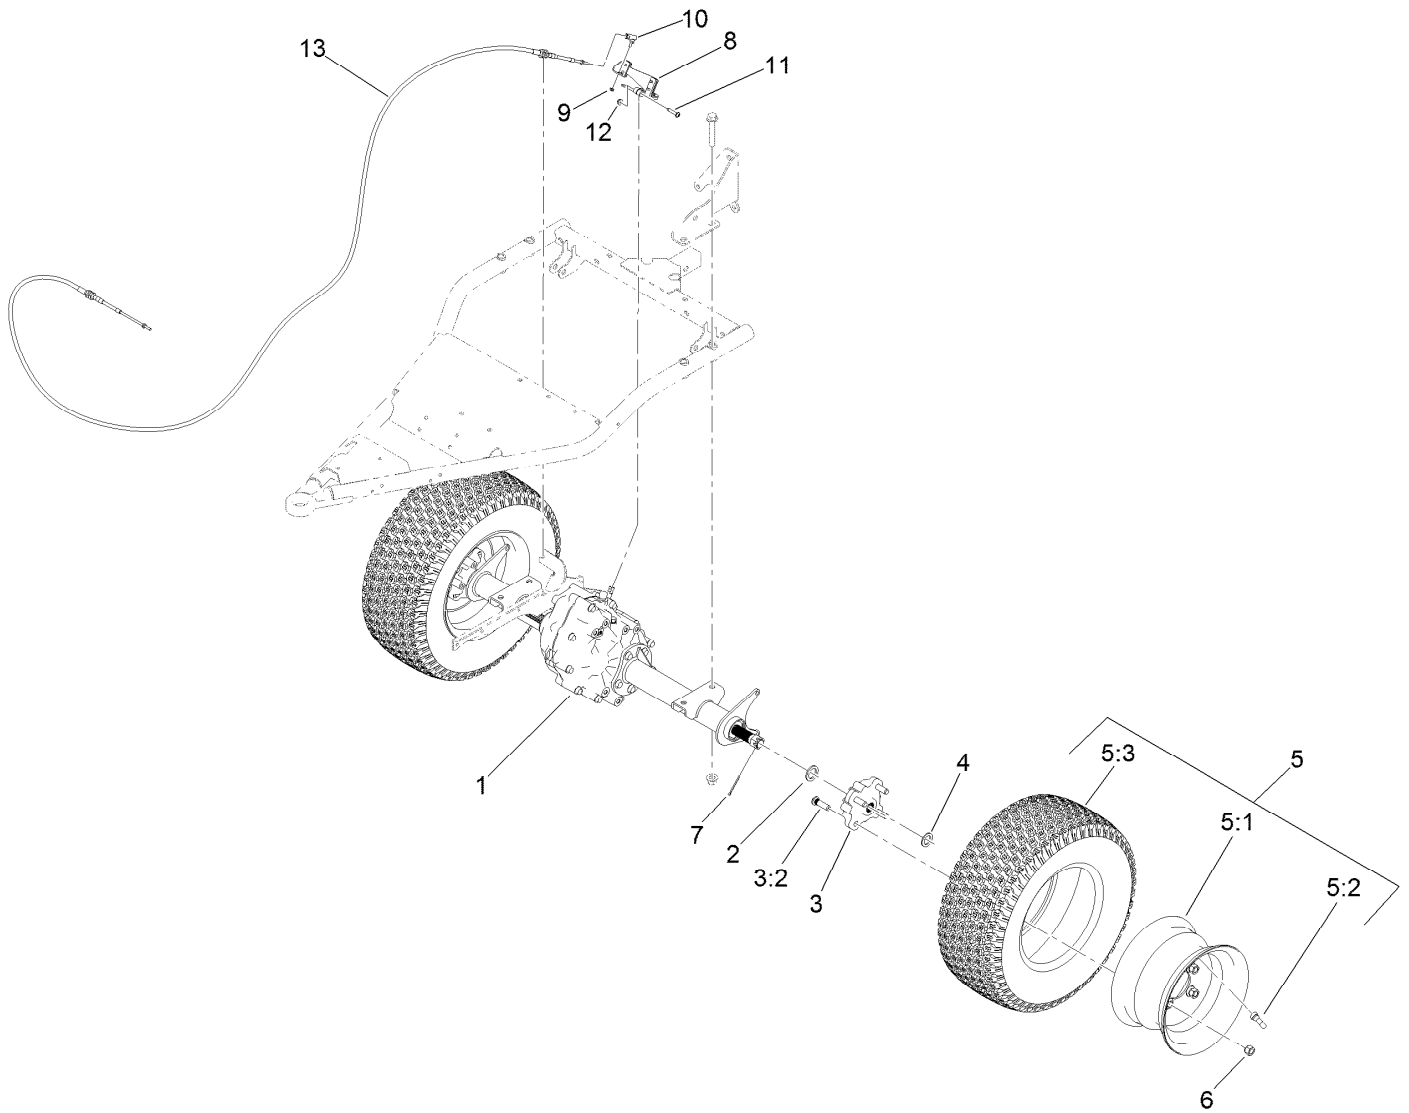

Rear Wheel and Transaxle Assembly

Ref.	Part Number	Qty.	Description	Ref.	Part Number	Qty.	Description
1	131-3486	1	Transaxle	6	242-50	8	Nut-Lug
2	131-8570	2	Spacer-Hardened	7	1-806800	2	Pin-Cotter
3	127-8848	2	Rear Hub ASM	8	133-7260-03	1	Arm-Shift
3:2	10-6830	4	Stud-Type, Drive	9	3296-27	1	Nut-Lock, NI
4	3-7898	2	Washer-Thrust	10	2411-38	1	Joint-Ball
5	139-4495	2	Wheel And Tire ASM	11	132-6777	1	Screw-TTH
5:1	131-8317	1	Wheel	12	104-7201	1	Nut-HF
5:2	232-27	1	Stem-Valve	13	127-8897	1	Cable-Shift
5:3	139-4475	1	Tire-20 X 8.00-10