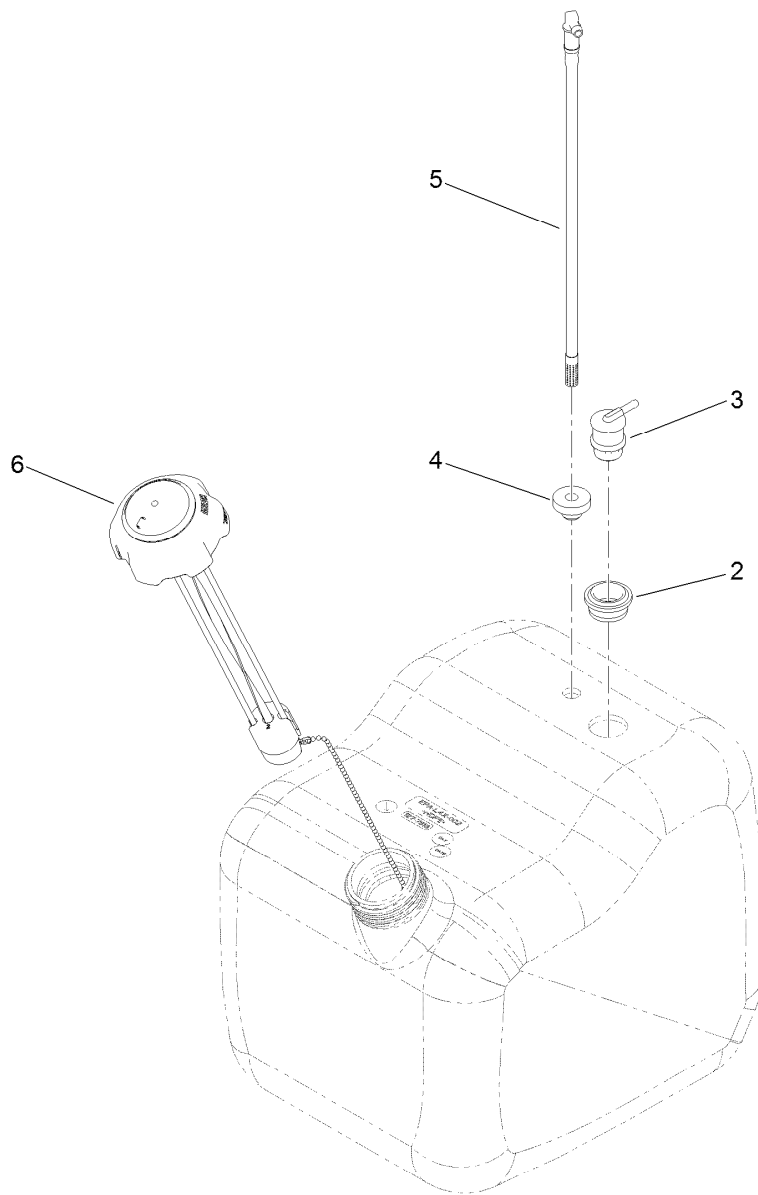

Fuel Tank Assembly No. 127-7849

<i>Ref.</i>	<i>Part Number</i>	<i>Qty.</i>	<i>Description</i>
2	114-0284	1	Grommet
3	114-0285	1	Valve-Rollover
4	46-6560	1	Bushing
5	115-9044	1	Pipe-Stand
6	131-8357	1	Cap-Gauge