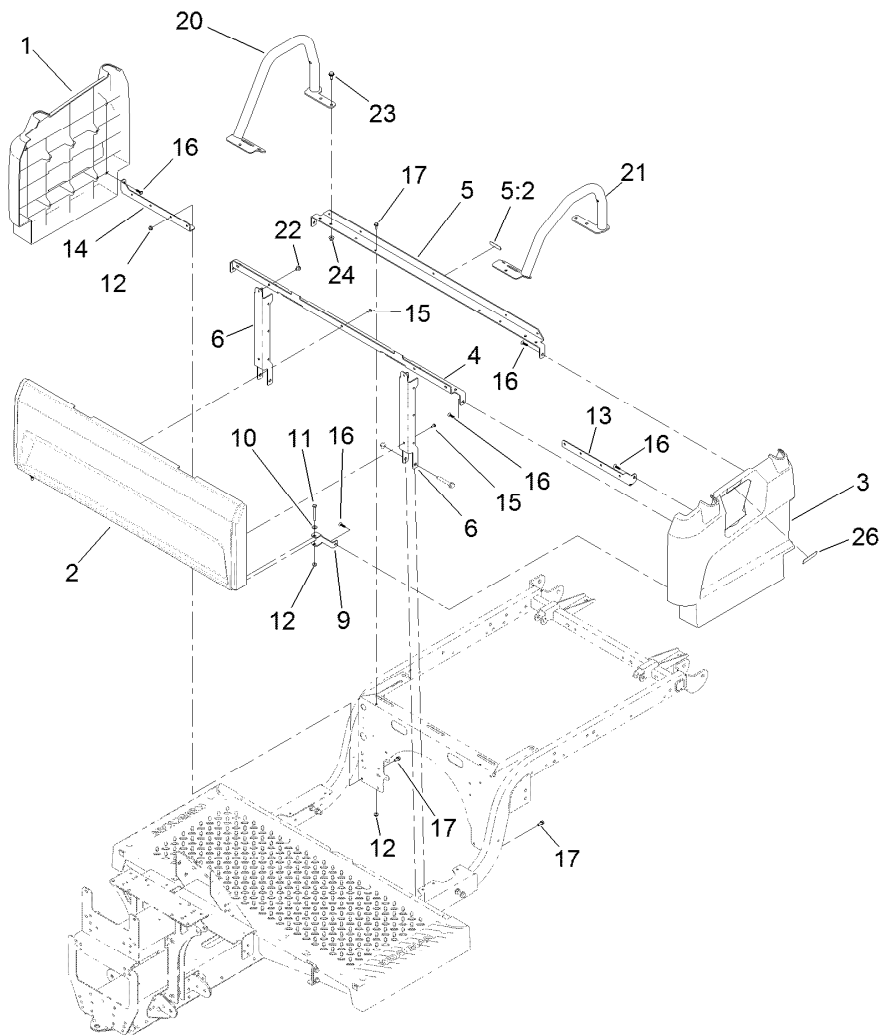

Seatbase Assembly

Ref.	Part Number	Qty.	Description	Ref.	Part Number	Qty.	Description
1	127-7805	1	Side-Base, Seat (RH)	13	127-7842-03	1	Bracket-Support, Side (LH)
2	133-7188	1	Panel-Base, Seat	14	127-7843-03	1	Bracket-Support, Side (RH)
3	127-7807	1	Side-Base, Seat (LH)	15	112-6349	5	Screw-HWH
4	133-7345-03	1	Support-Seat	16	120-2349	8	Screw
5	137-6991	1	Seat Support ASM	17	3234-33	6	Screw-HHF
5:2	120-9570	1	Decal-Warning	20	131-8352-05	1	Restraint-Hip, RH
6	127-7841-03	2	Channel-Support, Seat	21	131-8353-05	1	Restraint-Hip, LH
9	127-7844-03	2	Clamp-Plate, Floor	22	46-6810	2	Screw And Washer ASM
10	3256-22	2	Washer-Flat	23	32144-70	6	Screw-HWHTF
11	321-18	2	Screw-HH	24	104-8300	6	Nut-HF, NI
12	104-7201	8	Nut-HF	26	131-8410	1	Decal-Danger, Fuel