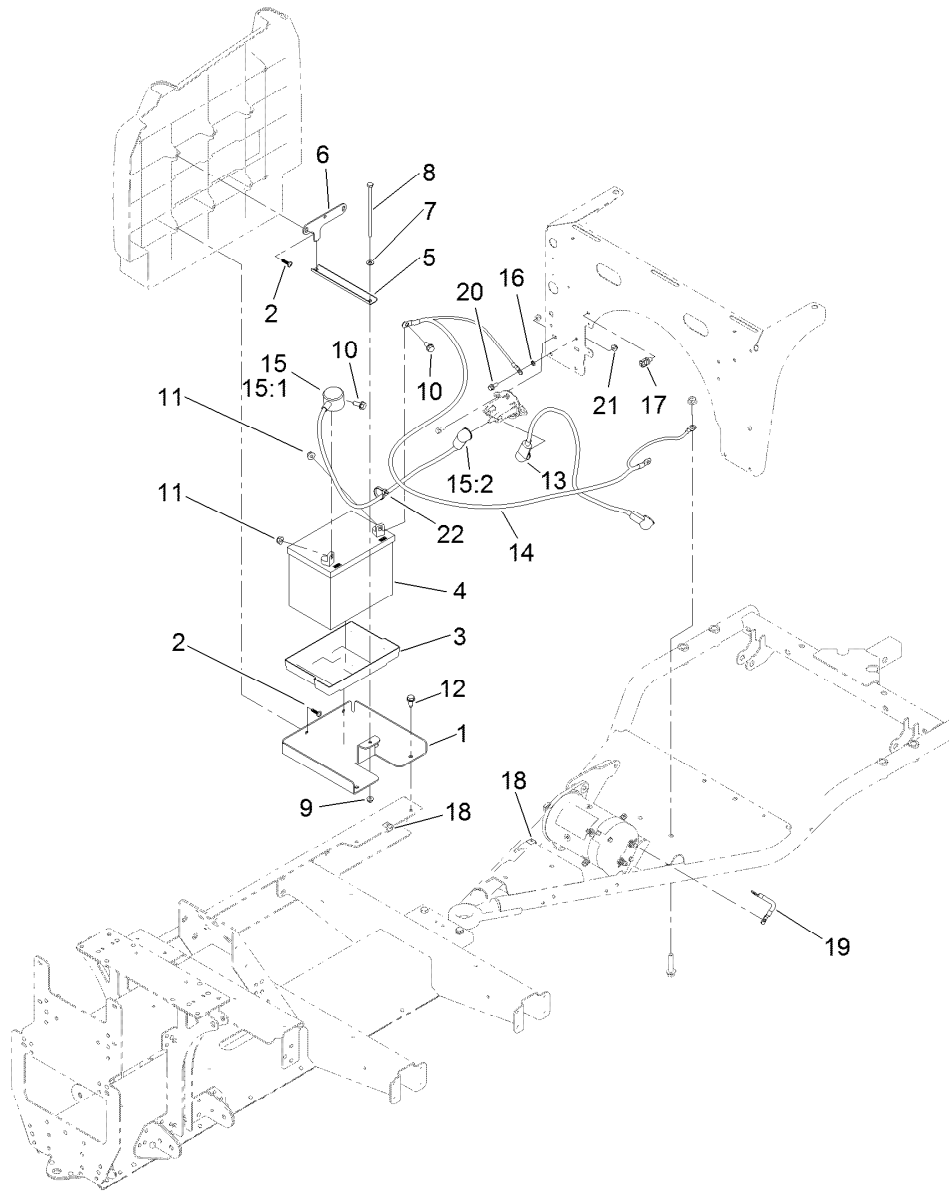

Battery and Cable Assembly

<i>Ref.</i>	<i>Part Number</i>	<i>Qty.</i>	<i>Description</i>	<i>Ref.</i>	<i>Part Number</i>	<i>Qty.</i>	<i>Description</i>
1	127-7810-03	1	Base-Battery	15	109-7621	1	Positive Battery Cable ASM
2	120-2349	4	Screw	15:1	1-543393	1	Insulator-Solenoid
3	106948	1	Tray-Battery	15:2	109-2407	1	Insulator-Battery
4	104-8162	1	Battery	16	3255-7	1	Washer-Lock/EXT
5	127-7816-03	1	Channel-Clamp, Battery	17	32180-030	1	Clip-Tie
6	127-7814-03	1	Plate-Clamp, Battery	18	32180-082	3	Clip-Edge W/Tie, Perpendicular
7	3256-22	1	Washer-Flat	19	122-1176	1	Cable-Battery, Negative
8	321-47	1	Screw-HH	20	3234-33	1	Screw-HHF
9	104-7201	1	Nut-HF	21	104-7201	1	Nut-HF
10	3234-5	2	Screw-HHF	22	3290-378	1	Tie-Cable
11	104-8300	2	Nut-HF, NI	99	107-0392	1	Protection-Terminal, Aerosol ●
12	32144-70	2	Screw-HWHTF				
13	122-0639	1	Cable-Battery, Positive				
14	122-0638	1	Cable-Battery, Negative				

● Not illustrated