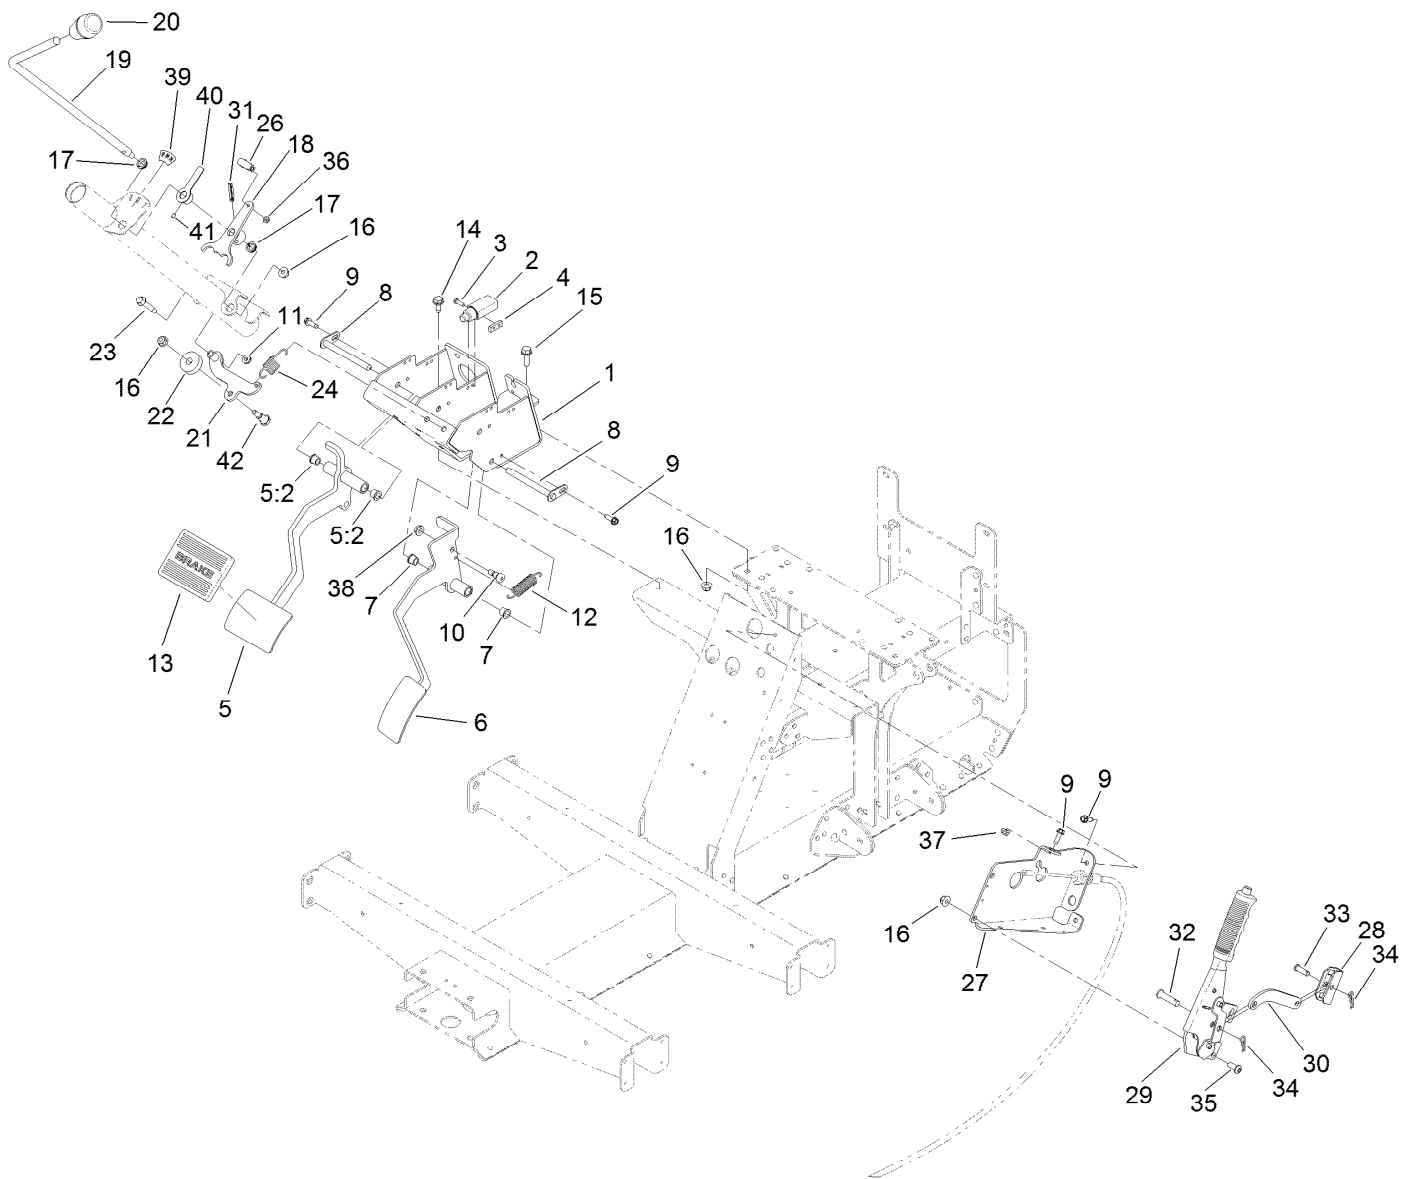

Pedal and Control Assembly

Ref.	Part Number	Qty.	Description	Ref.	Part Number	Qty.	Description
1	127-8817-03	1	Mount-Pedal	21	133-7214	1	Arm-Detent
2	99-7407	1	Switch	22	133-7212	1	Bushing-Detent, Shift
3	3290-134	2	Screw	23	116-6876	1	Screw-Shoulder
4	1-633181	1	Plate-Tapped	24	131-8419	1	Spring-Extension
5	138-9385	1	Brake Pedal ASM	26	2411-38	1	Joint-Ball
5:2	256-116	2	Bushing-Flange	27	127-8834-03	1	Mount-Brake, Park
6	127-8819-03	1	Pedal-Accelerator	28	87-3480	1	Bracket-Equalizer, Cable
7	256-116	2	Bushing-Flange	29	131-8320	1	Lever-Brake, Park
8	131-8459	2	Shaft-Pivot	30	127-8836-03	1	Link-Brake, Park
9	49-2040	5	Screw-HWHTF	31	32121-9	1	Pin-Roll, Slotted
10	1-809056	1	Screw-HSH	32	283-10	1	Pin-Clevis
11	32128-33	1	Nut-HF	33	1-808280	1	Pin-Clevis
12	67-1450	1	Spring-Idler	34	1-806003	2	Pin-Cotter
13	7-3900	1	Pad-Brake	35	3274-55	2	Screw-HSBH
14	32144-70	2	Screw-HWHTF	36	3296-27	1	Nut-Lock, NI
15	3234-29	1	Screw-HHF	37	104-7201	1	Nut-HF
16	104-8300	5	Nut-HF, NI	38	32128-20	1	Nut-HF
17	110-3318	2	Bushing-Snap	39	131-8463	1	Decal-Shift
18	127-8833	1	Arm-Shift	40	131-8462-01	1	Indicator-Shift
19	127-8830	1	Shaft-Shifter	41	3245-20	1	Screw-HSH
20	131-8473	1	Knob-Tapered	42	613529	1	Screw-Shoulder