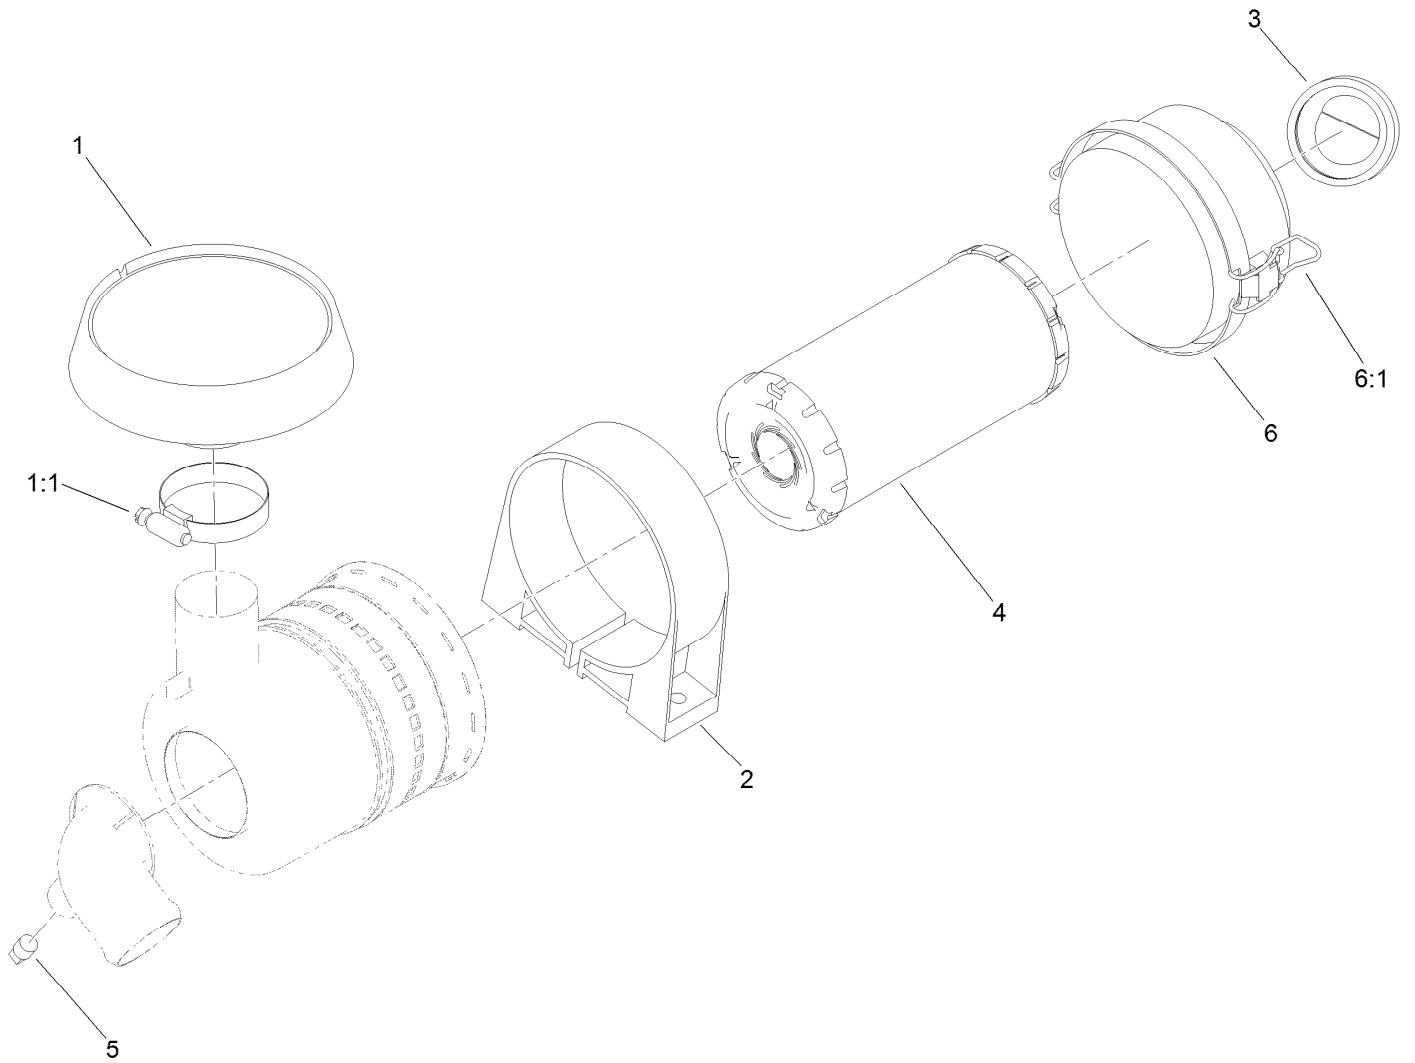

Air Cleaner Assembly No. 138-3447

<i>Ref.</i>	<i>Part Number</i>	<i>Qty.</i>	<i>Description</i>
1	136-7859	1	Rain Cap Kit
1:1	1-643009	1	Clamp-Hose
2	95-5806	1	Bracket-Mounting, Air Cleaner
3	87-9400	1	Valve-Vacuator
4	108-3811	1	Filter-Air
5	281-7	1	Cap-Pipe
6	94-3652	1	Cover ASM
6:1	1-643283	2	Latch-Cleaner, Air