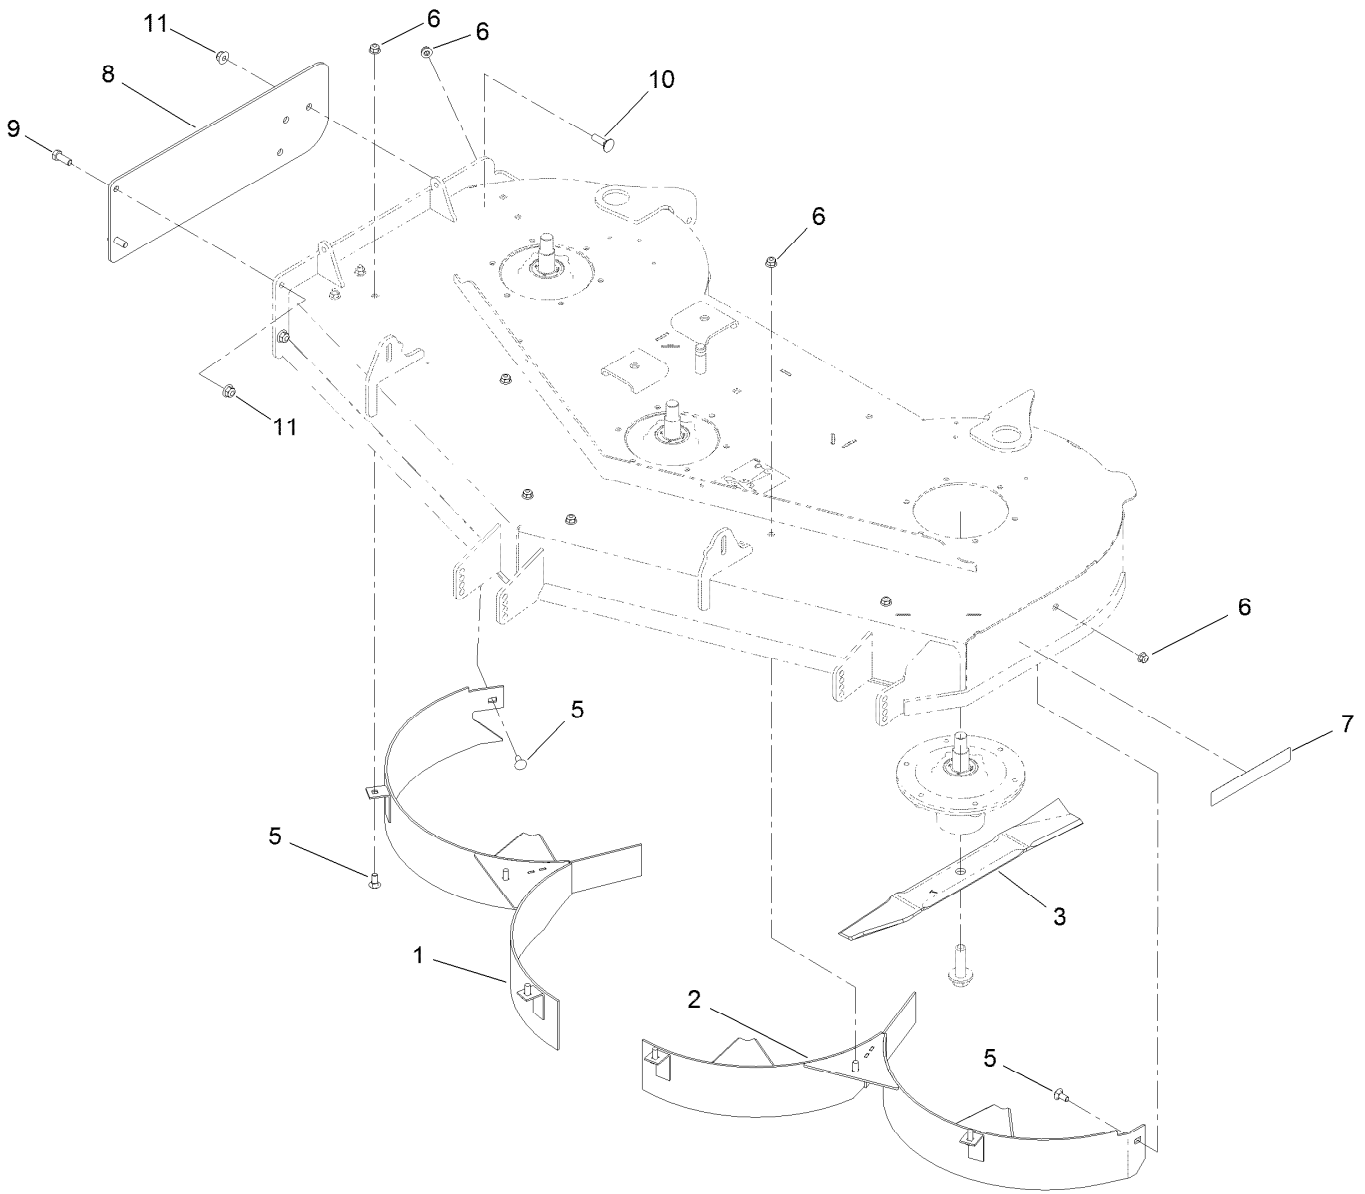

Count on it.

Parts Catalog

Recycler® Kit

**Proline Commercial Walk-Behind Mower
with 54in Floating Cutting Unit**

Model No. 140-1915

54 Inch Recycler Assembly No. 140-1915

<i>Ref.</i>	<i>Part Number</i>	<i>Qty.</i>	<i>Description</i>
1	136-4206-03	1	Baffle-Recycler
2	115-9674-03	1	Baffle-Recycler, LH
3	138-8885-03	3	Blade - Mulch, 18.75 In
5	3230-1	3	Bolt-CARR
6	104-8300	8	Nut-HF, NI
7	119-2368	1	Decal-Recycler
8	140-4301-01	1	Plate-Discharge, Cover
9	323-6	2	Screw-HH
10	3231-25	1	Bolt-CARR
11	104-8301	3	Nut-HF, NI