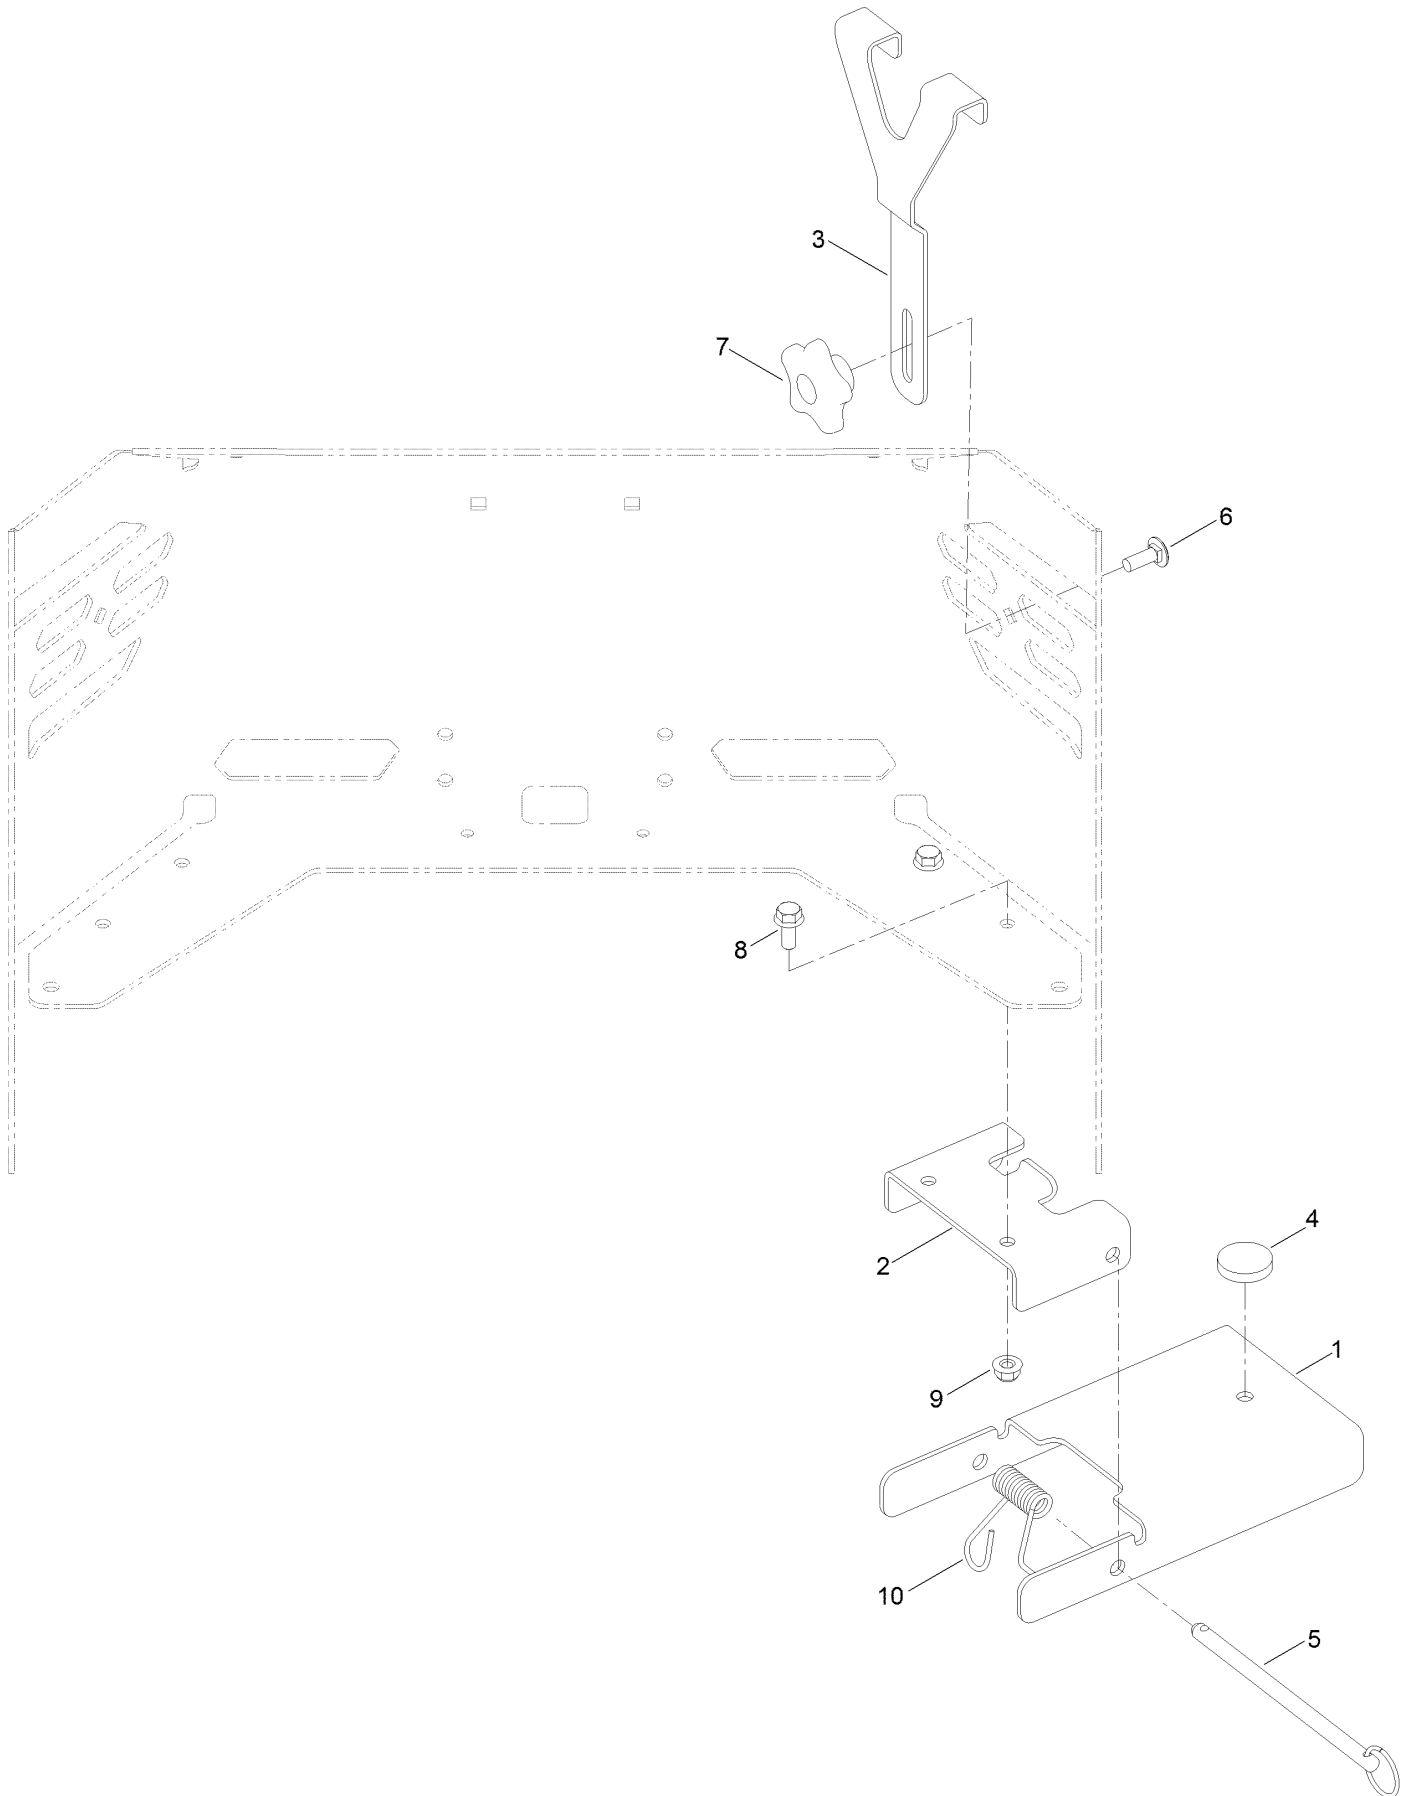

Count on it.

Parts Catalog

Bucket Mount Kit

Titan® Riding Mower

Model No. 140-2066

Bucket Mount Kit Assembly No. 140-2066

Bucket Mount Kit Assembly No. 140-2066 (continued)

<i>Ref.</i>	<i>Part Number</i>	<i>Qty.</i>	<i>Description</i>	<i>Ref.</i>	<i>Part Number</i>	<i>Qty.</i>	<i>Description</i>
1	139-3566-03	1	Bracket-Support, Bucket	6	3230-10	1	Bolt-CARR
2	139-3571-03	1	Bracket-Bucket	7	106-4161	1	Knob-Handle
3	139-3576-03	1	Bracket-Bucket	8	3234-47	2	Screw-HHF
4	109-9233	1	Bumper-Push-In, Rubber	9	104-8300	2	Nut-HF, NI
5	99-0261	1	Pin-Locking	10	140-1004	1	Spring-Torsion