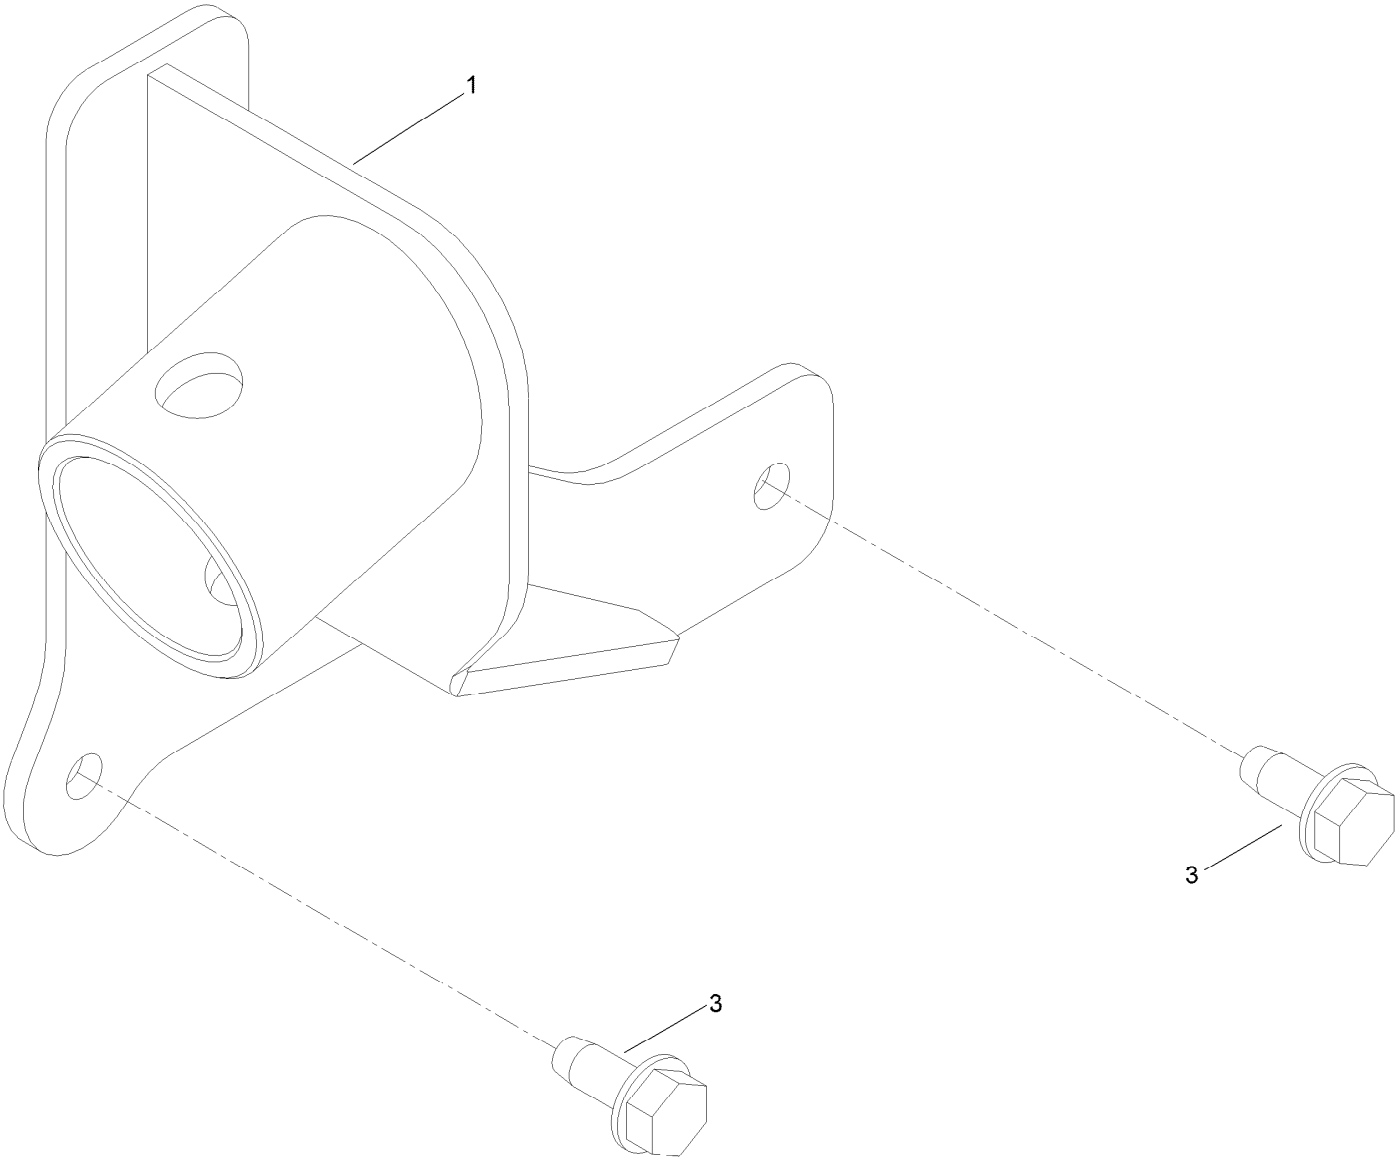

Count on it.

Parts Catalog

Jack Mount Kit
TimeCutter® Riding Mower

Model No. 140-2711

Jack Mount Assembly No. 140-2711

Jack Mount Assembly No. 140-2711 (continued)

<i>Ref.</i>	<i>Part Number</i>	<i>Qty.</i>	<i>Description</i>
1	140-5131	1	Jack Mount ASM
3	32144-70	2	Screw-HWHTF