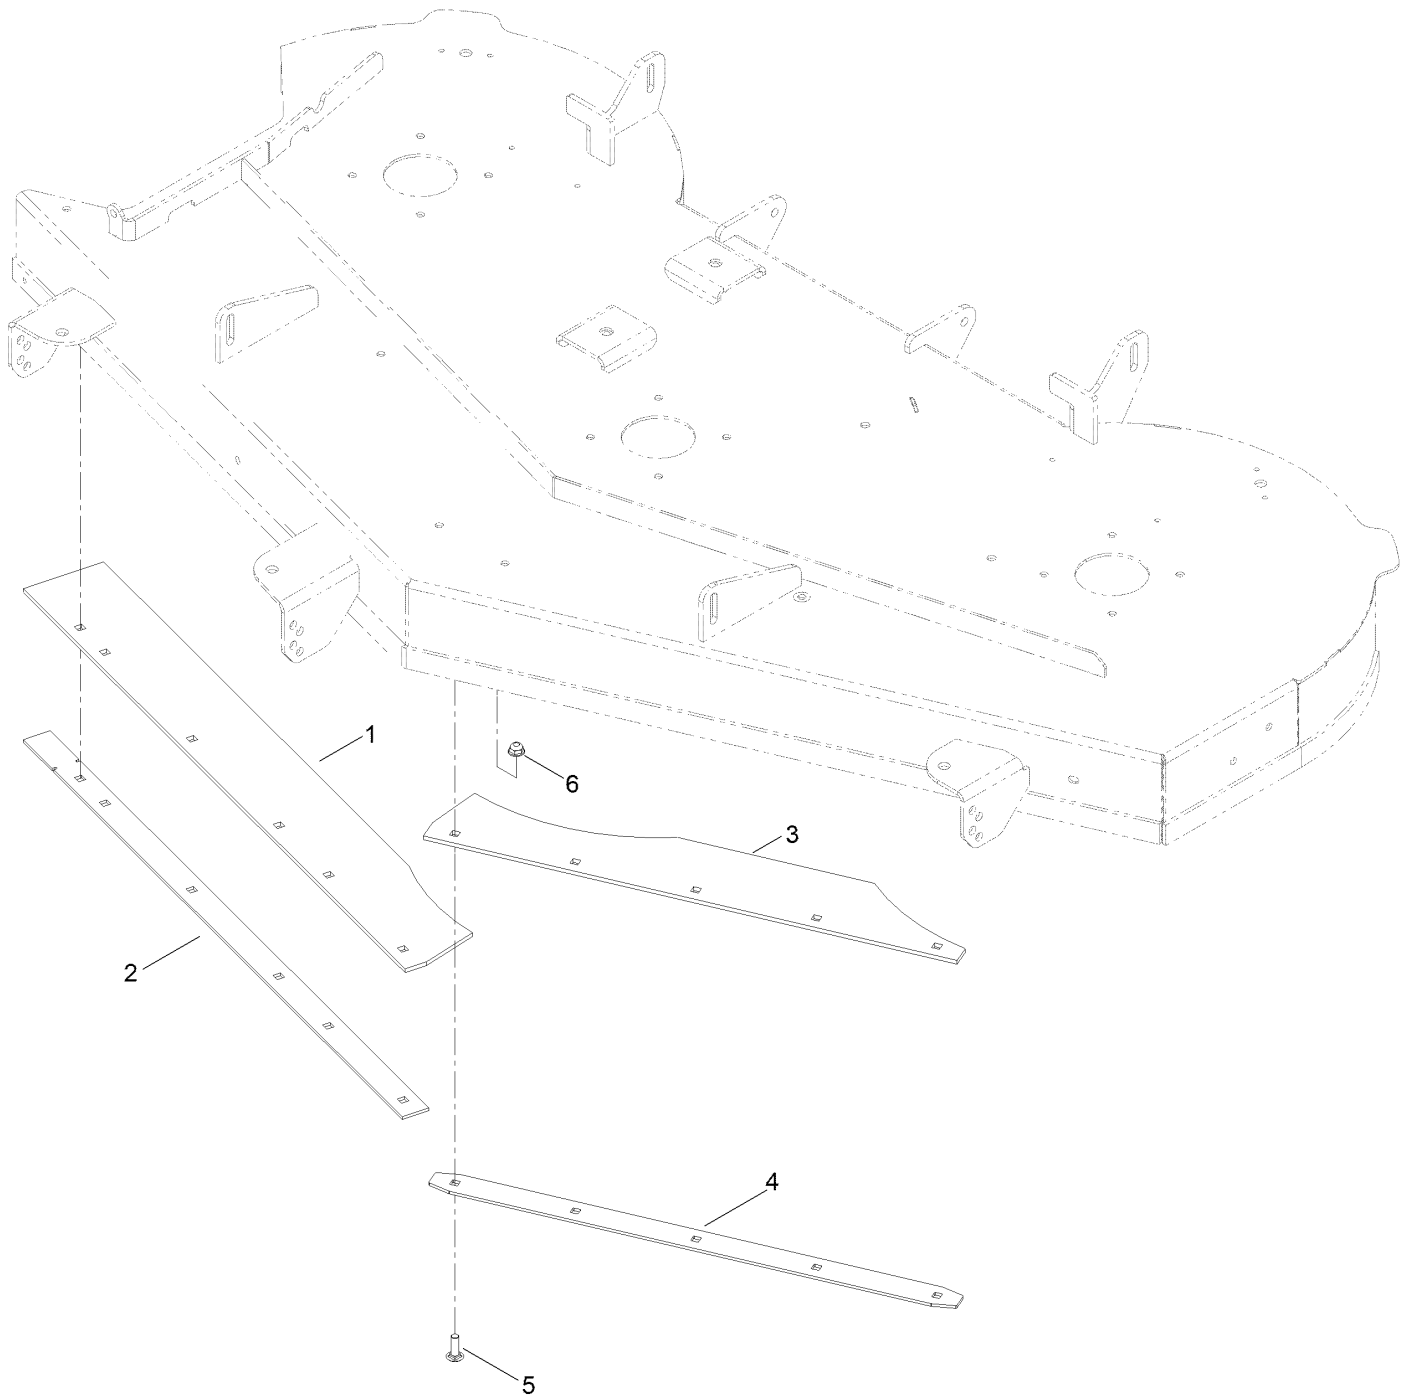

**Count on it.**

**Parts Catalog**

**60in Fab Bagging Enhancement  
Kit**

**TimeCutter® Riding Mower**

**Model No. 140-3508**

# 60 Inch Bagging Enhancement Kit No. 140-3508

<i>Ref.</i>	<i>Part Number</i>	<i>Qty.</i>	<i>Description</i>
4	140-3511-03	1	Plate-Skirt
5	139-2587	11	Screw-CARR
6	119-4041	11	Nut-HF

**Count on it.**