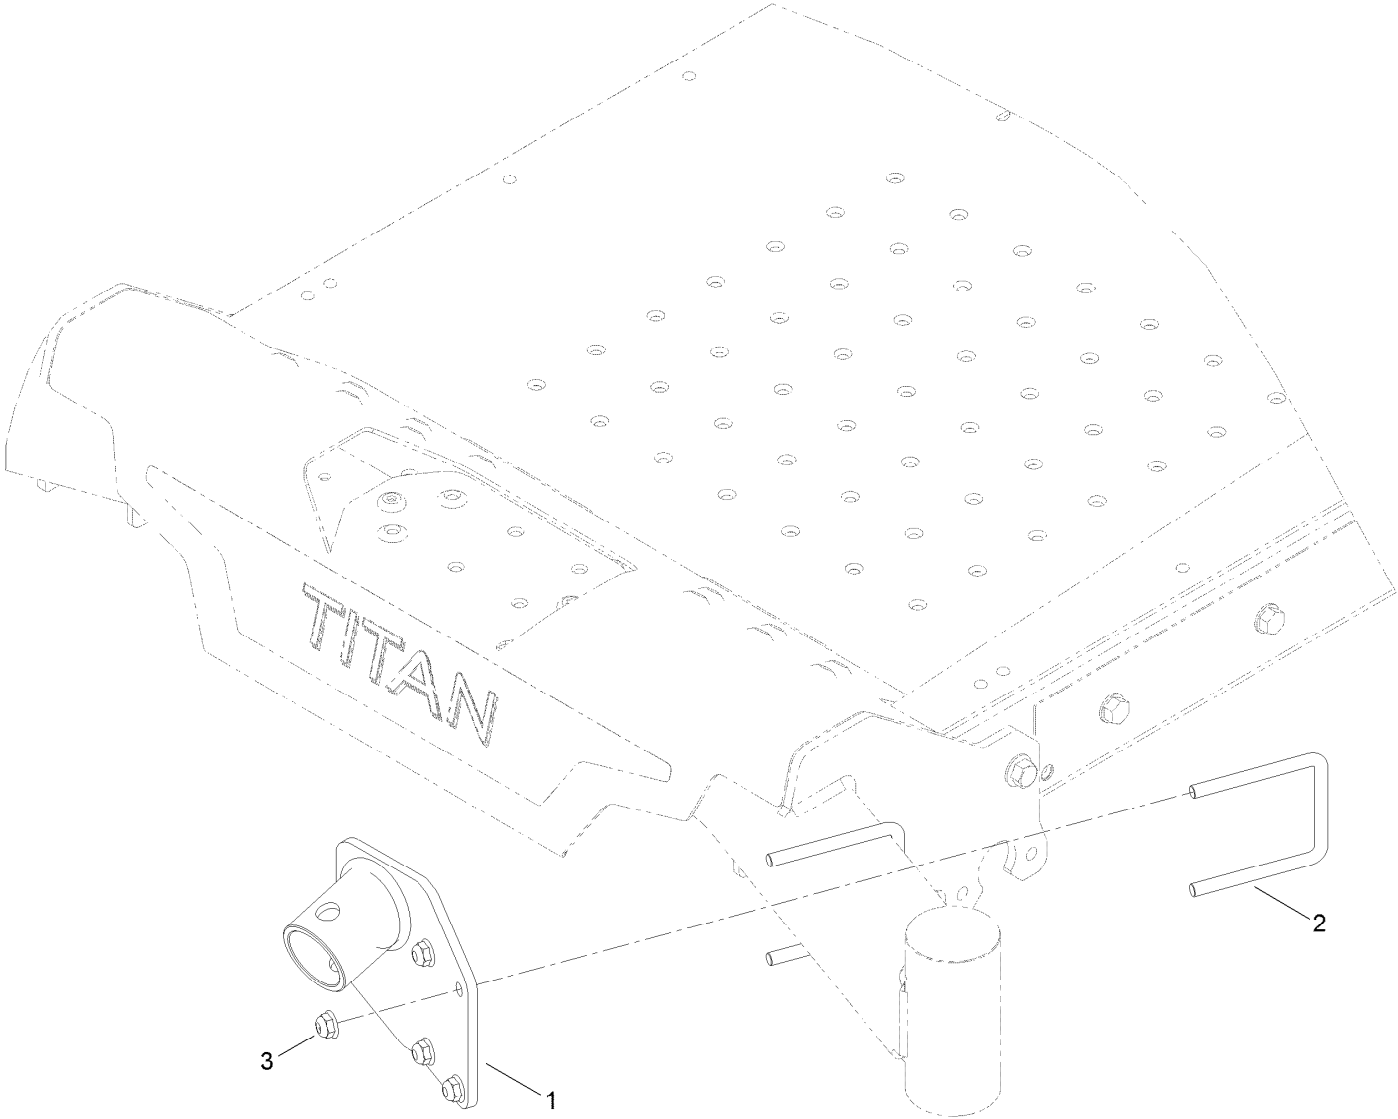

Count on it.

Parts Catalog

Jack Mount Kit
Titan® Riding Mower with Wide Frame

Model No. 140-2067

Jack Mount Kit Assembly No. 140-2067

Jack Mount Kit Assembly No. 140-2067 (continued)

| <i>Ref.</i> | <i>Part Number</i> | <i>Qty.</i> | <i>Description</i> |
|-------------|--------------------|-------------|--------------------|
| 1 | 140-2704 | 1 | Jack Mount ASM |
| 2 | 136-7544 | 2 | U-Bolt |
| 3 | 119-4041 | 4 | Nut-HF |