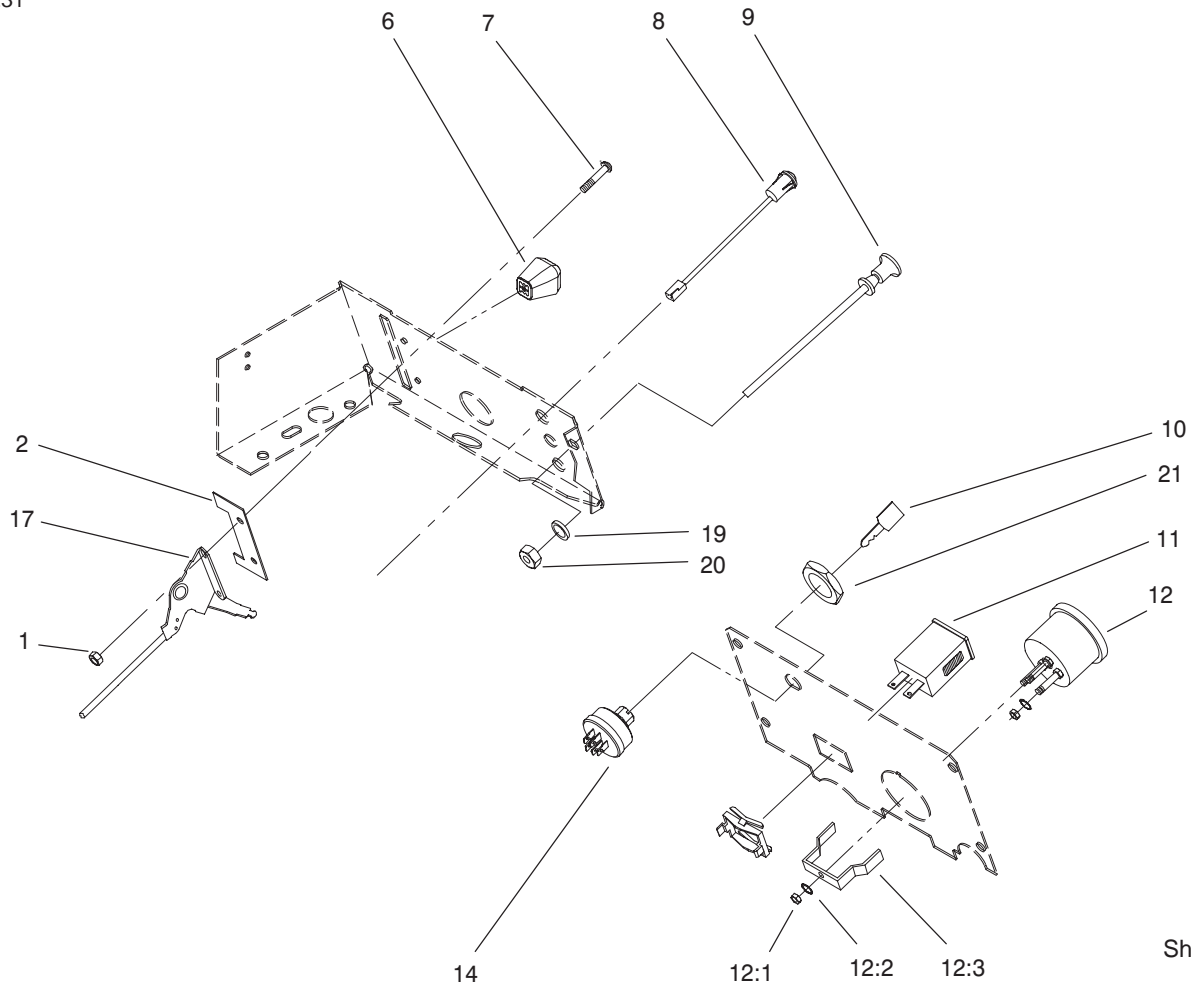

Sheet No.:6

Gauges, Warning Lights & Controls Assembly

Ref. No.	Part No.	Qty.	Description
1	3296-2	2	Nut-Lock NI
2	120590-03	1	Stop-Throttle
6	66-0120	1	Knob
7	9107922	2	Scrw-Phcr
8	95-7652	1	Light - Indicator (only on: 73429)
8	95-7652	3	Light - Indicator (only on: 73449)
9	95-7656	1	ASM - Control, Choke
10	62-7770	1	Key-Ignition
11	94-4208	1	Hourmeter
12	79-0060	1	Voltmeter (only on: 73449)
12:1	3217-27	1	Nut-Hex (only on: 73449)
12:2	3255-25	1	Washer-Lock/Ext (only on: 73449)
12:3	78-0080	1	Brkt-Gauge Mtg F/W (only on: 73449)
14	92-6785	1	Switch - Ignition
17	95-7657	1	ASM - Control, Throttle
19	3256-37	1	Washer-Flat
20	109530	1	Nut-Hex Palnut
21	700919	1	Nut #125

Ref. No.	Part No.	Qty.	Description