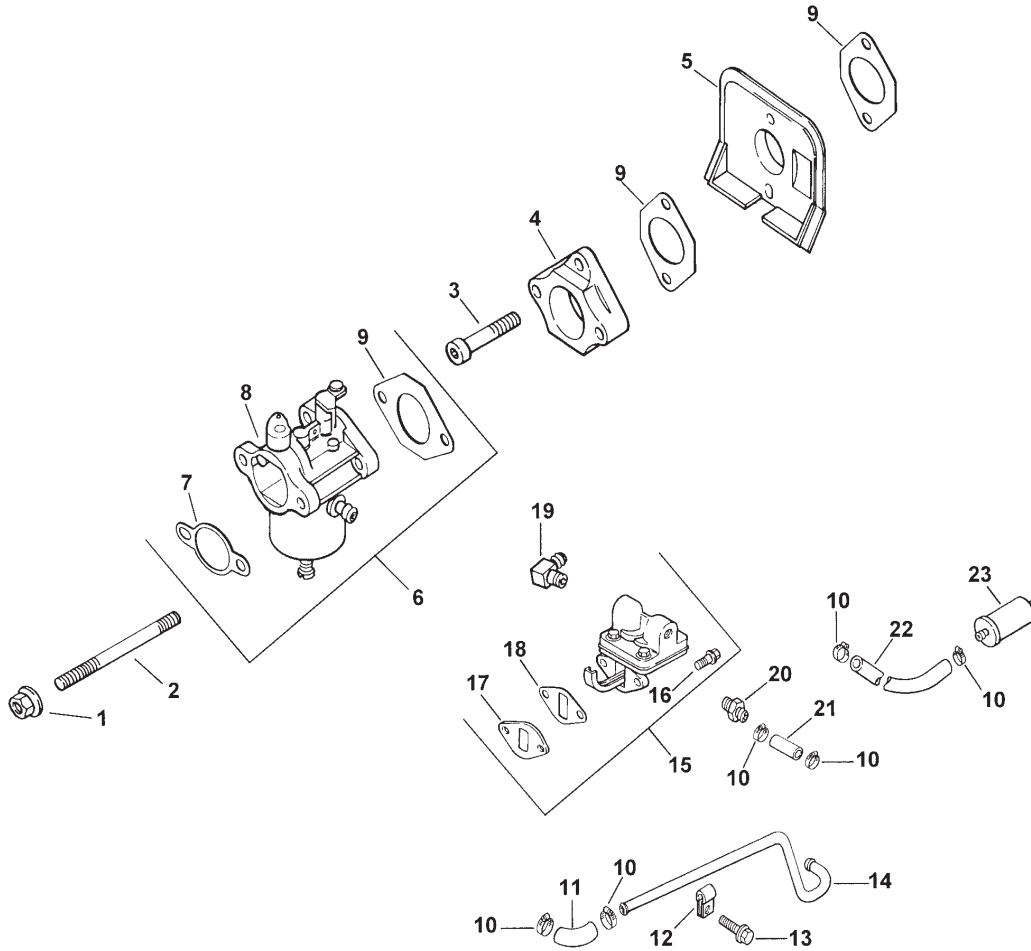

Carburetor & Fuel Pump (Model 73449 Only)

Ref. No.	Part No.	Qty.	Description
1	M-0641060	2	Nut, hex. flange M6x1.0
2	M-0629085	2	Stud M6x1.0x85
3	M-0644035	2	Screw, hex. socket cap M6x1.0x35
4	12 029 04		Adapter, carburetor
5	12 265 04		Deflector, heat
6	12 853 60	1	Kit, carburetor w/gaskets (Incl. 7-90)
7	12 041 02		Gasket, air cleaner
8	12 053 60		Carburetor assembly (For information only not available separately) (Service with parts listed under "Not Illustrated")
9	12 041 01	3	Gasket, carburetor
10	X-426-9	6	Clamp, hose
11	12 353 07		Line fuel
12	12 154 01		Clip, tube
13	M-0545010		Screw, hex. flange M5x0.8x10
14	12 353 11		Line, fuel - metal
15	12 559 01		Kit, fuel pump (Includes 16-18)
16	M-0645020	2	Screw, hex. flange M6x1.0x20
17	12 112 05		Spacer
18	25 041 09	2	Gasket, fuel pump
19	25 155 02		Connector, 90_ hose

Ref. No.	Part No.	Qty.	Description
20	X-380-1		Connector, straight hose
21	12 353 01		Line, fuel 1-1/4"
22	25 353 02		Line, fuel 3"
23	25 050 02		Filter, fuel
	12 368 05		NOT ILLUSTRATED Needle, idle fuel adjusting
	12 089 09	2	Spring, idle adjusting
	12 086 04		Screw, idle speed adjusting
	12 146 03		Plate, throttle
	25 086 27	2	Screw, throttle plate
	12 144 09		Shaft, throttle w/lever & seal
	12 337 04		Jet, main
	12 757 08		Kit, choke repair
	12 146 12		Plate, choke
	12 173 06		Cap, choke lever
	25 086 27	2	Screw, choke plate
	12 757 02		Kit, float
	12 041 05		Gasket, bowl
	12 104 01		Bowl, fuel
	12 086 05		Screw, fuel bowl retainer
	12 041 06		Gasket, bowl retainer screw
	12 757 03		Kit, carburetor repair

Kohler Engine CH14PS-1838
Obtain Parts From Kohler