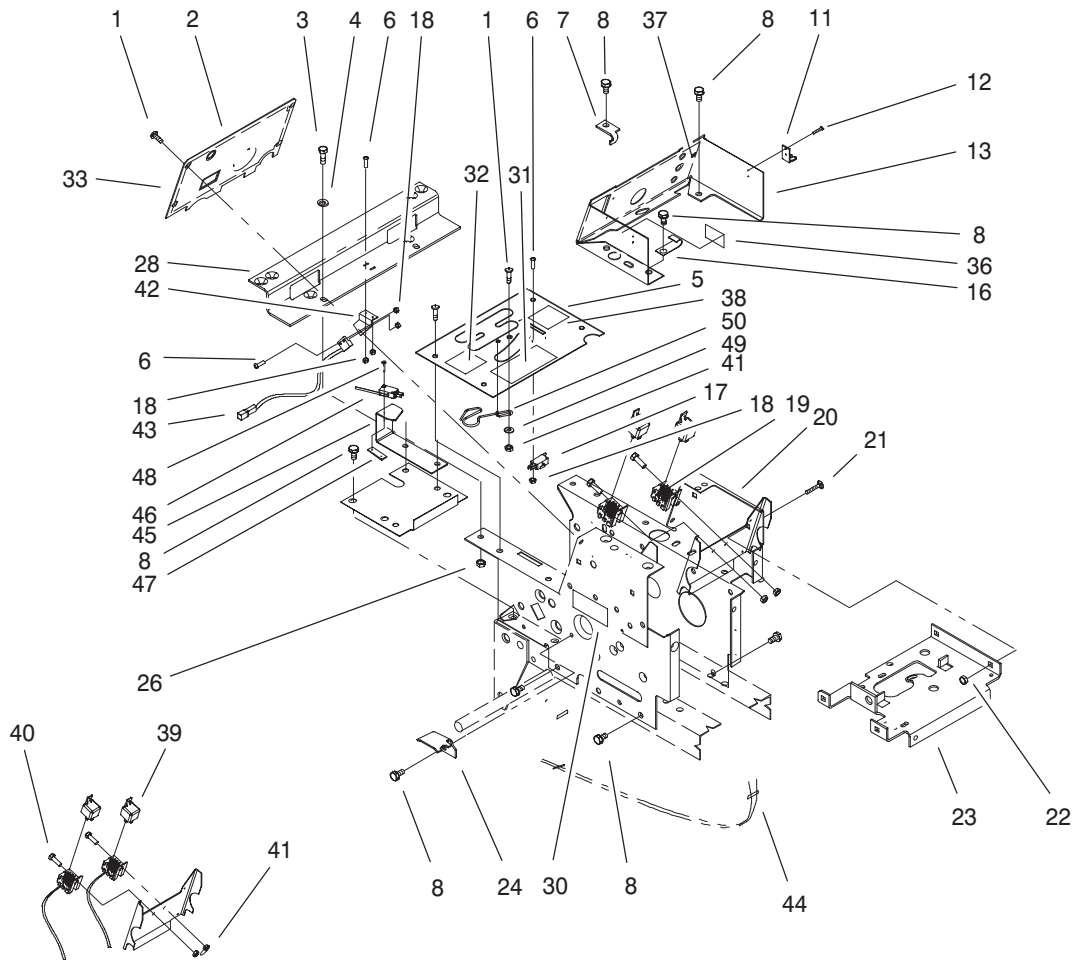

Sheet No.:4

Hoodstand, Console Assembly

Ref. No.	Part No.	Qty.	Description	Ref. No.	Part No.	Qty.	Description
1	9108372	9	Screw Phc	24	88-2170-03	1	Brket-Blt Spt
2	95-7674-03	1	Plate-Hoodstand (only on: 73429)	26	3296-29	2	Nut-Lock NI
2	95-7675-03	1	Plate-Hoodstand (only on: 73449)	27	106250-03	1	Cover-Dust
3	322-5	2	Screw-HH	28	95-7665-03	1	Bracket-Fender
4	3256-23	2	Washer-Flat	30	92-9828	2	Decal - Model 312-8 (only on: 73429)
5	99-8026-03	1	Plate-Shift	30	92-9829	2	Decal - Model 314-8 (only on: 73449)
6	9109484	6	Screw Pchr	31	92-8946	1	Decal - Danger
7	112415	1	Stop-PTO	32	111534	1	Decal Shift Pattern
8	32144-14	11	Bolt	33	98-0675	1	Decal - Dash, Lower (only on: 73449)
11	117343	2	Keeper-Latch	33	98-0674	1	Decal - Dash, Lower (only on: 73429)
12	117432	4	Poprivet (only on: 73429)	36	111926	1	Decal Elect System
13	99-3669-03	1	Console (only on: 73429)	37	99-5342	1	Decal-Console (only on: 73429)
13	95-7670-03	1	Console (only on: 73449)	37	99-5341	1	Decal-Console (only on: 73449)
16	111392	1	J-Clip	38	111510	1	Decal-Parking-Brake
17	111332	1	Switch	39	98-7249	2	Relay-Spdt
18	9157324	6	Nut-Hex	40	3234-33	2	Screw-Hex Flange
19	107069	4	Clip	41	3296-42	3	Nut-Lock NI
20	95-7676-03	1	Wa - Hoodstand	42	95-7666	1	Brkt-Switch, Reed
21	116000	4	Bolt CARR.	43	95-7669	1	Switch - Reed, Magnetic
22	3296-29	4	Nut-Hex				
23	78-3010-03	1	Suport-Batery