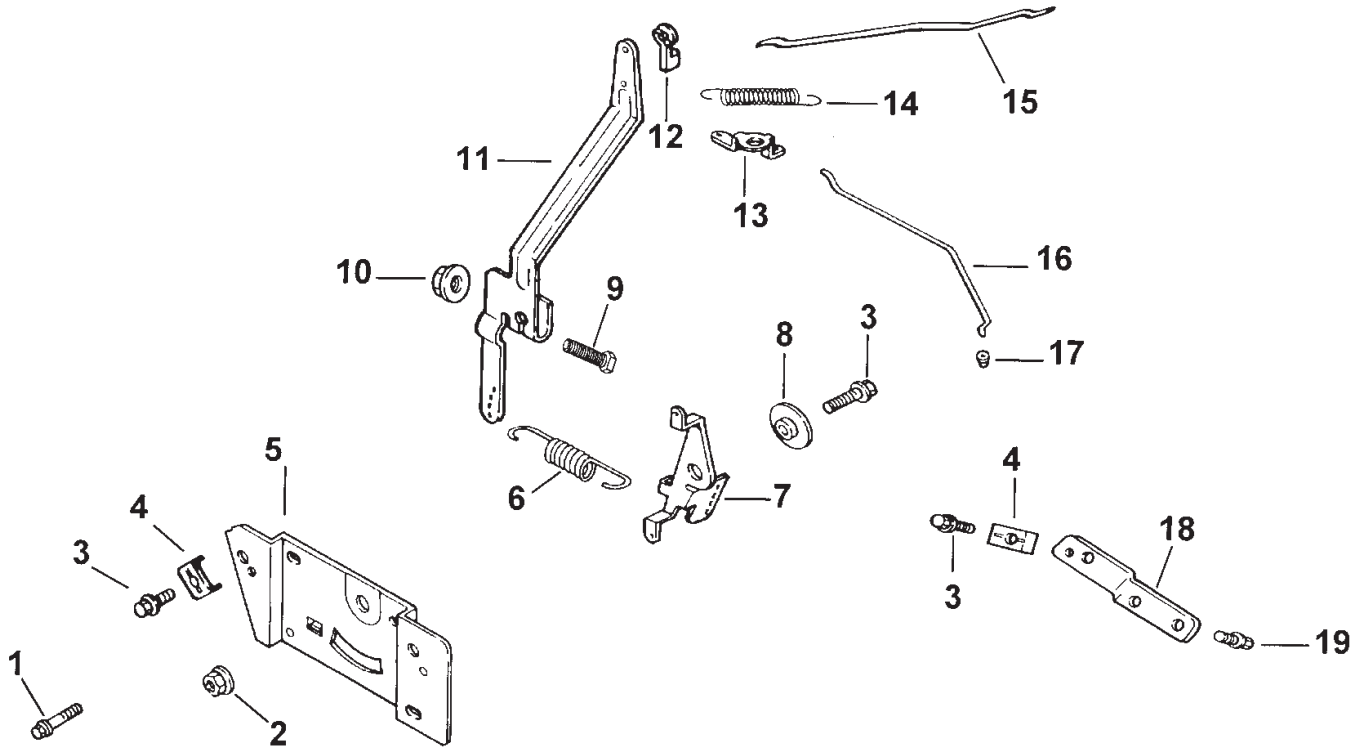

Engine Controls (Model 73429 Only)

Ref. No.	Part No.	Qty.	Description	Ref. No.	Part No.	Qty.	Description
1	M-0664020	2	Screw, lobed socket M6x1.0x20				
2	M-0541050		Nut, hex. flange M5x0.8				
3	M-0545016	4	Screw, hex. flange M5x0.8x16				
4	12 237 01	3	Clamp, cable				
5	12 146 05		Plate, control				
6	12 089 17		Spring, governor				
7	12 090 13		Lever, throttle control				
8	12 112 07		Spacer, throttle control				
9	SM-0642025		Screw, hex. flange M6x1.0x25				
10	M-0641060		Nut, hex. flange M6x1.0				
11	12 090 19		Lever, governor				
12	25 158 11		Bushing, throttle				
13	12 090 14		Lever, choke - upper				
14	230117	2	Spring, linkage				
15	12 079 04		Linkage, throttle				
16	12 079 08		Linkage, choke - upper				
17	25 158 08		Bushing, linkage				
18	12 126 15		Bracket, choke mount				
19	M-0545010		Screw, hex. flange M5x0.8x10				

Kohler Engine CH12.5PS-1935
Obtain Parts From Kohler