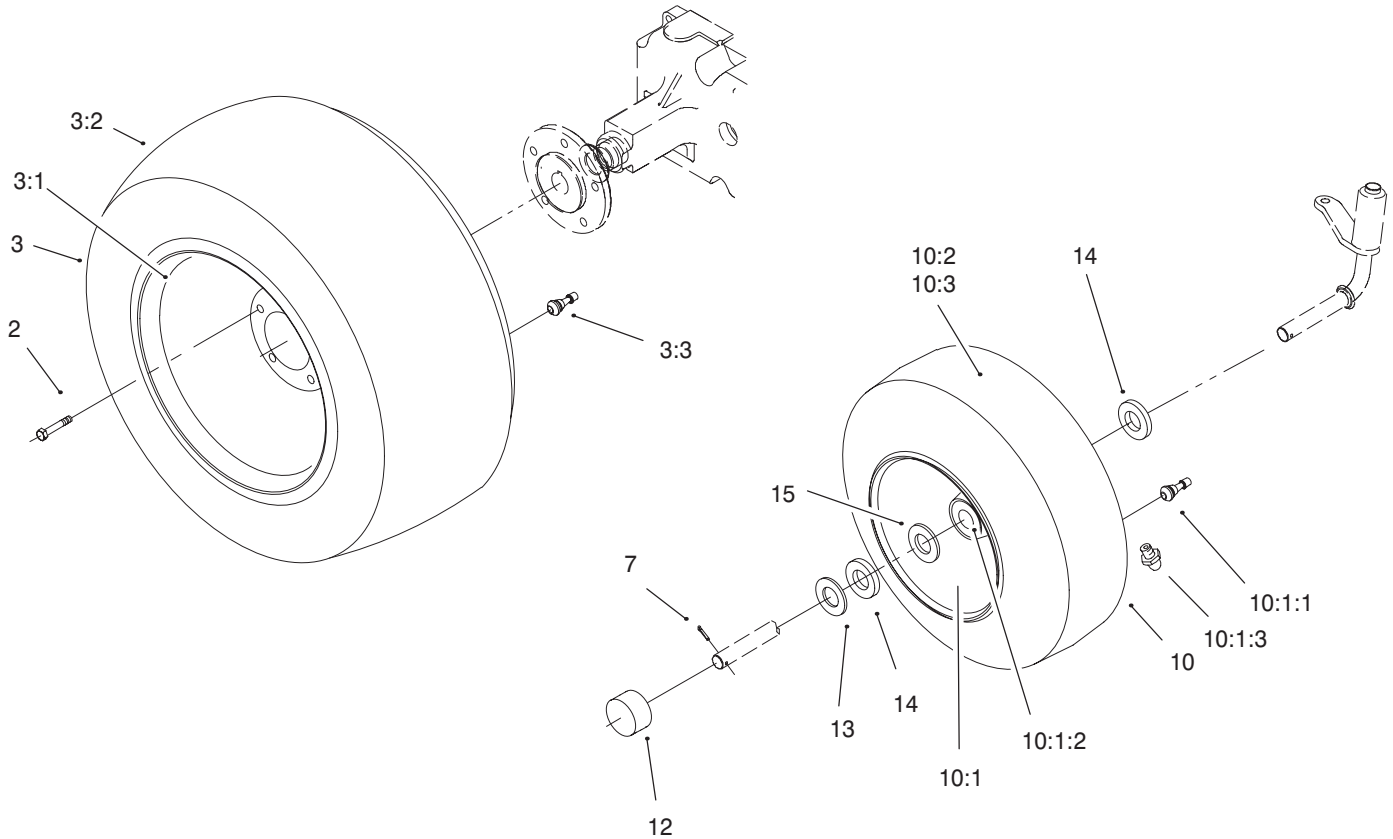

Sheet No.:15

Wheels Assembly

Ref. No.	Part No.	Qty.	Description
2	83-2720	10	Lug-Bolt
3		2	Ass'y-Tire 23x9.50-12 (only on: 73449)
3		2	Ass'y-Tire 23x850-12 (only on: 73429)
3:1	111516	1	Wheel
3:2	116744	1	Tire-23 X 950-12 (only on: 73449)
3:2	116742	1	Tire-23x8.50-12 2ply (only on: 73429)
3:3	5108	1	Valve-Tubeless Tire
7	3272-17	2	5/32 X 1-1/4 Cotter
10		2	Wheel ASM-Front-Toro (only on: 73449)
10		2	Ass'y Tire 15x600-6 (only on: 73429)
10:1	93-9801	1	ASM - Wheel w/Zerk (only on: 73449)
10:1	117285	1	Ass'y-Wheel (only on: 73429)
10:1:1	5108	1	Valve-Tubeless Tire (only on: 73449)
10:1:2	110513	2	Bearing Wheel (only on: 73449)

Ref. No.	Part No.	Qty.	Description
10:1:3	109500	1	Zerk-Grease (only on: 73449)
10:2	116884	1	Tire-15 X 6.00-6 (only on: 73429)
10:3	117127	1	Tire (only on: 73449)
12	61-9780	2	Cap-Hub
13	28-2480	2	Washer
14	1278	4	Washer
15	5210	2	Shim Washer