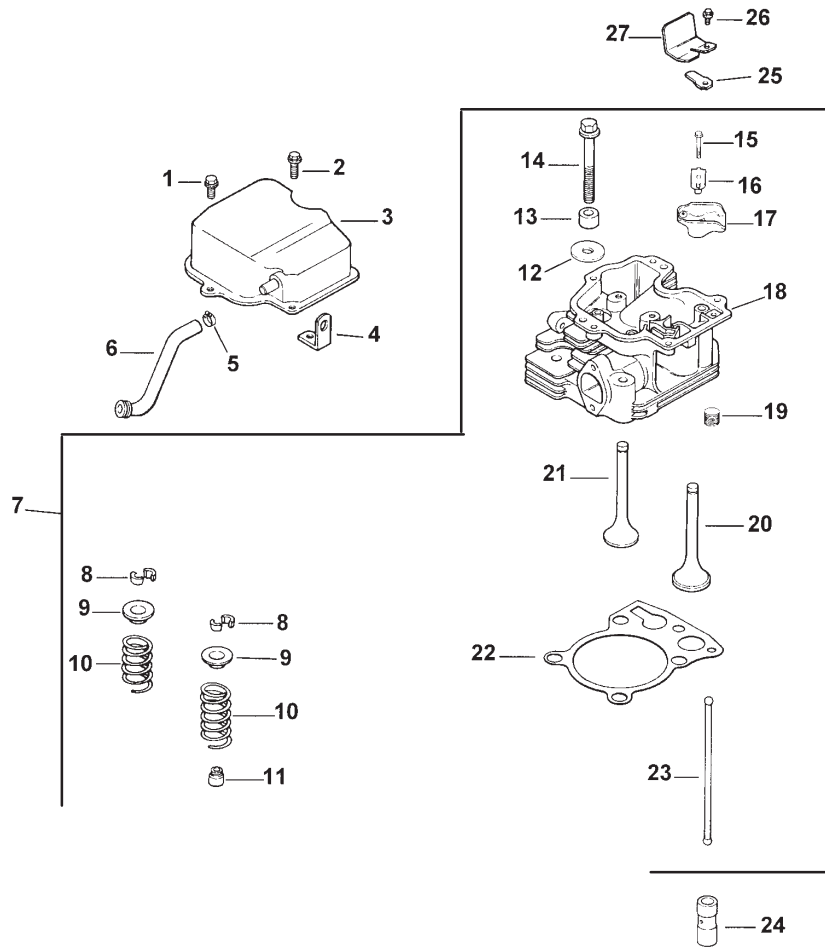

Cylinder Head / Valve & Breather (Model 73429 Only)

Ref. No.	Part No.	Qty.	Description	Ref. No.	Part No.	Qty.	Description
1	M-0645020	4	Screw, hex. flange M6x1.0x20	16	12 599 03	2	Pivot, rocker arm
2	M-0645025		Screw, hex. flange M6x1.0x25	17	25 186 01	2	Arm, rocker
3	12 096 07		Cover, valve w/nipple	18	12 318 19		Head, cylinder
4	12 445 05		Strap, lifting (PTO side)	19	X-75-23		Plug, allen hd. 1/8 pipe
5	X-426-9		Clamp, hose	20	12 017 01		Valve, intake (Std.)
6	12 326 09		Hose, breather	21	12 016 01		Valve, exhaust (Std.)
7	12 041 01		Kit, cylinder head (Includes 8-23,	22	12 041 08		Gasket, cylinder head
	12 041 02	2	carburetor gasket , air cleaner, base gasket, & exhaust manifold gasket)	23	12 411 01	2	Rod, push
	12 041 03			24	12 351 02	2	Lifter, valve
	12 755 81			25	12 402 02		Reed, breather
8	12 755 03	2	Kit, retainer	26	M-0545010		Screw, hex. flange M5x0.8x10
9	12 173 01	2	Cap, valve spring	27	12 018 03		Retainer, breather reed Not Illustrated
10	12 089 01	2	Spring, valve		12 017 02		Valve, intake (.25)
11	24 032 05	2	Seal, valve stem		12 016 02		Valve, exhaust (.25)
12	12 468 05		Washer, plain 13/32				
13	12 112 13		Spacer, head bolt exhaust port				
14	12 086 15	5	Screw, hex. flange M10x1.5x81				
15	M-0640034	2	Screw, hex. flange M6x1.0x34				

Kohler Engine CH12.5PS-1935
Obtain Parts From Kohler