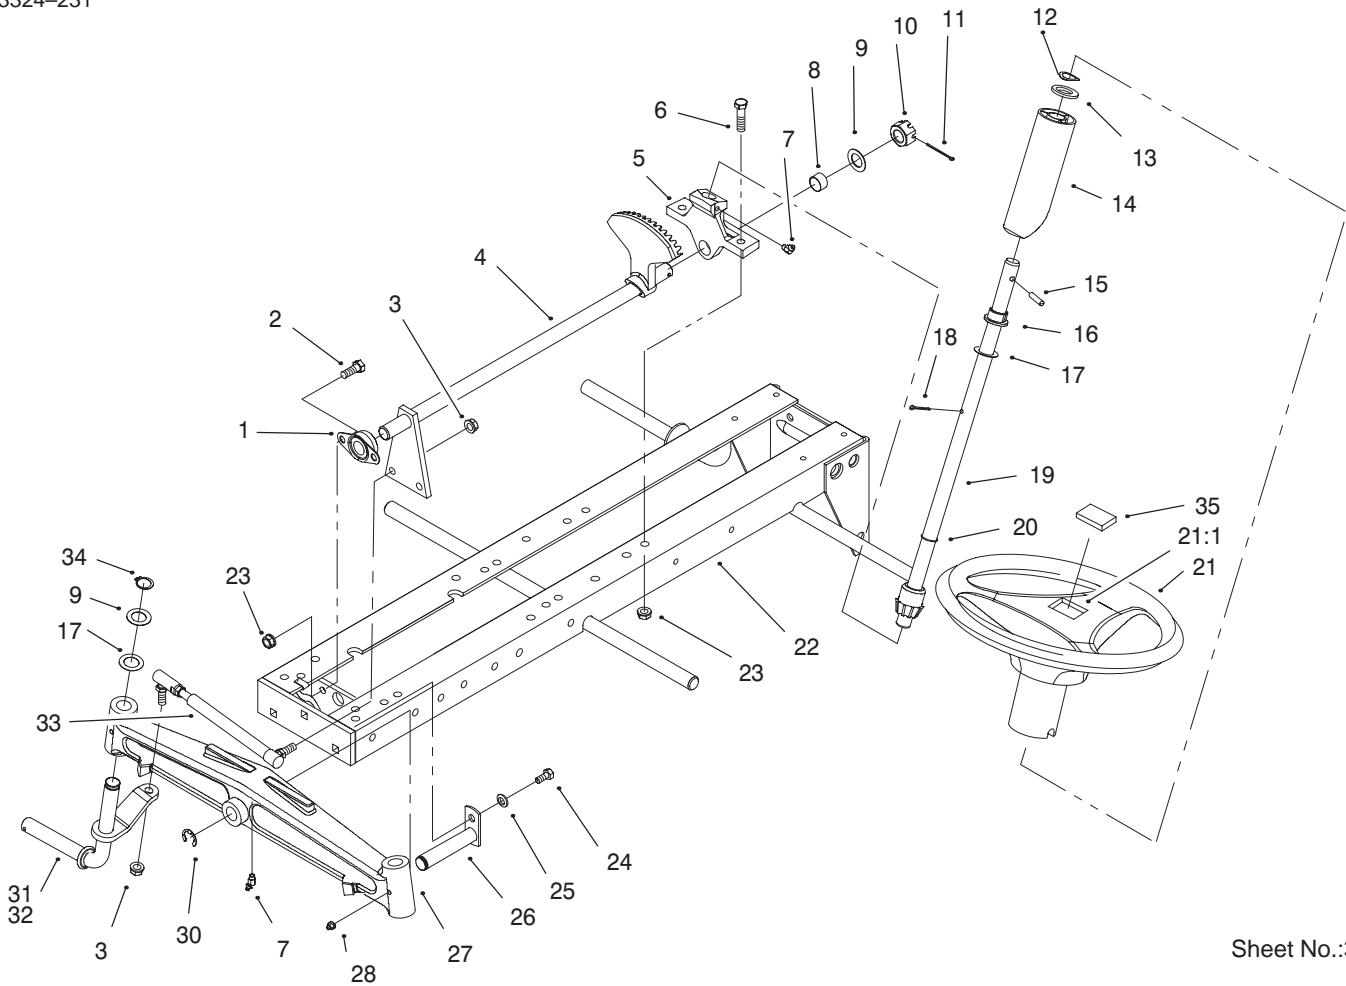

Sheet No.:3

Frame, Axle & Steering System

Ref. No.	Part No.	Qty.	Description
1	6472	1	Flanged Bearing
2	323-6	2	Screw-HH
3	3296-6	4	Nut-Lock NI
4	78-2880-03	1	Wlmt-Lwer Ster
5	88-2710-03	1	Support Lower Stg
6	323-8	2	Screw-HH
7	302-11	2	Zerk-45 Degree
8	6397	1	Bearing-Bronze
9	1278	3	Washer
10	32136-5	1	Nut-Sltd
11	3272-19	1	Pin-Cotter
12	7896	1	Bowed Washer
13	109262	2	Washer-Wheel
14	113443	1	Tube-Steering
15	32121-111	1	Pin-Roll
16	109189	1	Bearing-Flanged
17	5210	14	Shim Washer
18	3272-21	1	Cotter Pin
19	92-4987	1	Steering Shaft Wa
20	237-69	1	O-Ring
21	98-1473	1	Wheel-Steering, 15" Soft
21:1	98-1468	1	Cover - Wheel, Steering
22	94-6673-01	1	Wa Frame (Red)
23	3296-39	4	Nut-Lock NI

Ref. No.	Part No.	Qty.	Description
24	322-1	1	Screw-HH
25	3253-4	1	Washer-Lock/Sp
26	6216	1	Assy Pin & Plate
27	5638-01	1	Axle Front
28	302-5	2	Zerk
30	5618	1	E-Ring
31	113379-01	1	LH Spindle Wa* (only on: 73429)
31	113382-01	1	Spindle-RH, Wa (only on: 73449)
32	113381-01	1	Spindle-LH, Wa (only on: 73449)
32	113380-01	1	Spindle-RH, Wa (only on: 73429)
33	78-2900-01	2	Ass'y-Tie Rod (Red)
34	32120-93	2	Ex Hd S-Ring
35	98-1459	1	Decal - Urethane, Toro