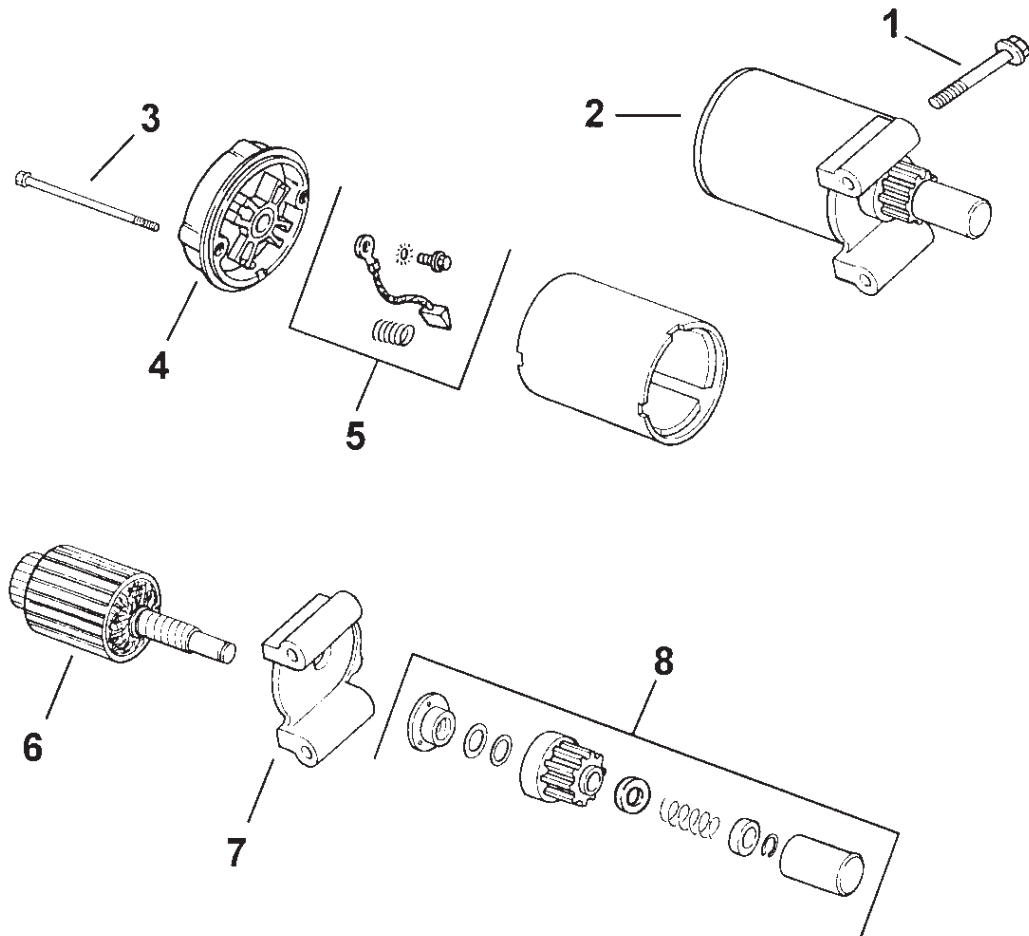

Starter (Model 73449 Only)

Ref. No.	Part No.	Qty.	Description
1	M-0839070D	2	Screw, hex. flange M8x1.25x70
2	12 098 12		Starter assembly (Includes 3-8)
3	12 086 25	2	Screw, hex. flange 1/4-20x4-5/8
4	12 227 10		Cap, commutator end
5	82 755 28		Kit, brush & spring
6	45 170 03		Armature
7	12 227 05		Cap, drive end
8	12 755 53		Kit, drive

Ref. No.	Part No.	Qty.	Description

Kohler Engine CH14PS-1838
Obtain Parts From Kohler