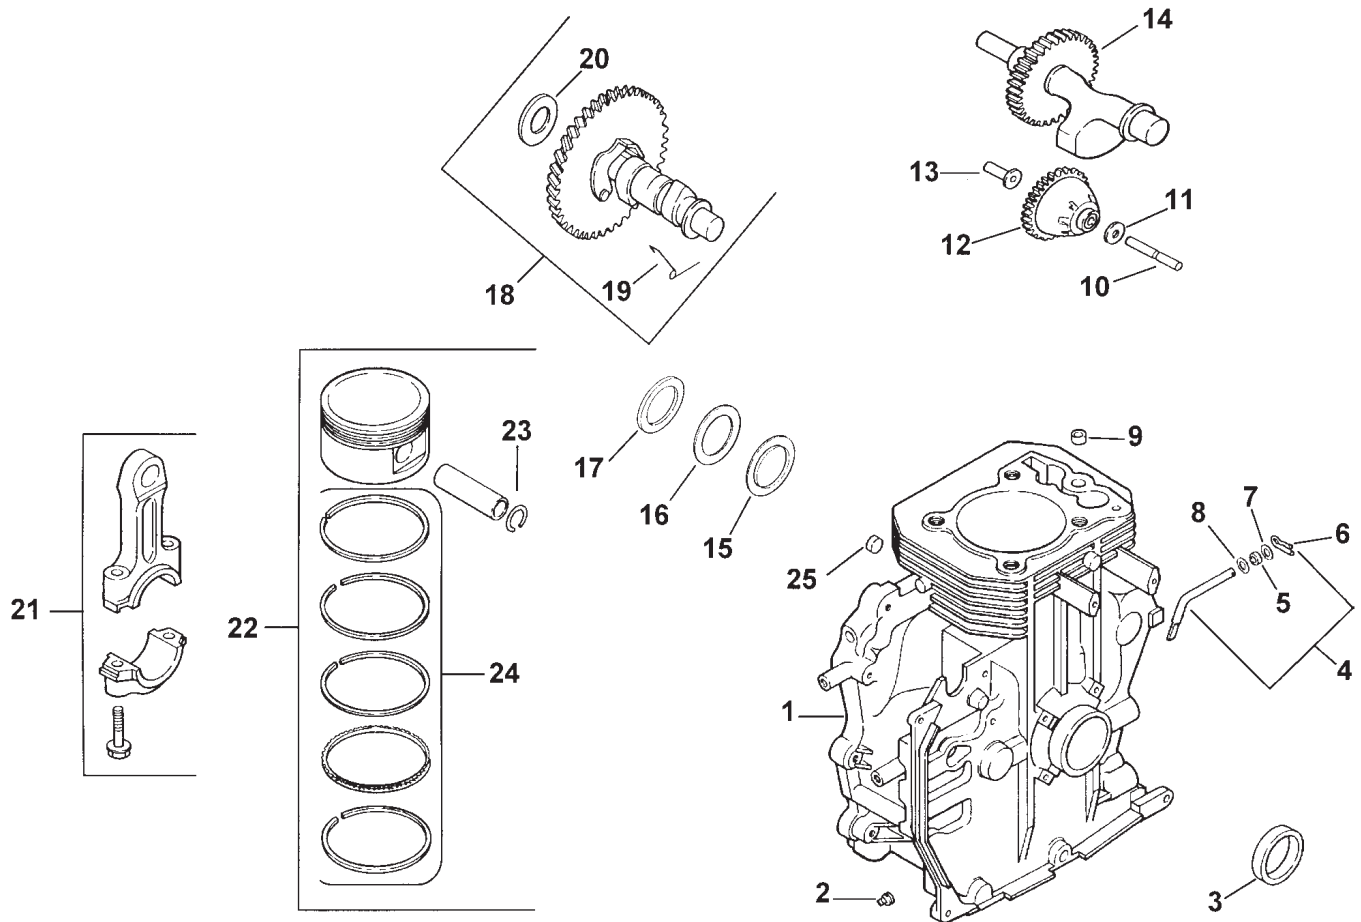

Crankcase (Model 73449 Only)

Ref. No.	Part No.	Qty.	Description
1		1	Short Block
2	X-75-10	2	Plug, solid sq. hd. 3/8
3	12 032 03		Seal, crankshaft
4	12 755 64	6	Kit, governor cross shaft (Includes # 6)
5	12 032 01		Seal, governor cross shaft
6	12 154 05		Clip, hitch pin
7	X-25-102		Washer, plain 1/4
8	M-0631015		Washer, plain 6 mm
9	12 380 17	4	Dowel, locating
10	12 144 02		Shaft, governor gear
11	M-0631005		Washer, plain 6 mm
12	12 043 05		Gear, governor
13	12 380 01		Pin, governor regulating
14	12 144 26		Shaft, balance
15	24 030 08		Bearing, thrust
16	52 114 04		Washer, thrust
17	24 422 04		Shim, thrust
18	12 755 50		Kit, camshaft (Includes
19	12 089 31		Spring, actuating
20	12 422 08		Shim, camshaft (A.R.) blue

Ref. No.	Part No.	Qty.	Description
	12 422 09		Shim, camshaft (A.R.) red
	12 422 10		Shim, camshaft (A.R.) yellow
	12 422 11		Shim, camshaft (A.R.) green
	12 422 12		Shim, camshaft (A.R.) gray
	12 422 13		Shim, camshaft (A.R.) black
	12 422 07		Shim, camshaft (A.R.) white
21	12 067 05	1	Connecting Rod (Std.)
	12 067 06		Connecting Rod (.25)
22	12 874 01		Piston w/Ring Set (Std.) (Includes 23,24)
	12 874 02		Piston w/Ring Set (.25)
	12 874 03		Piston w/Ring Set (.50)
23	12 018 02		Retainer, piston pin
24	12 108 01		Ring Set (Std.)
	12 108 02		Ring Set (.25)
	12 108 03		Ring Set (.50)
25	52 139 09		Plug, cup

Kohler Engine CH14PS-1838
Obtain Parts From Kohler