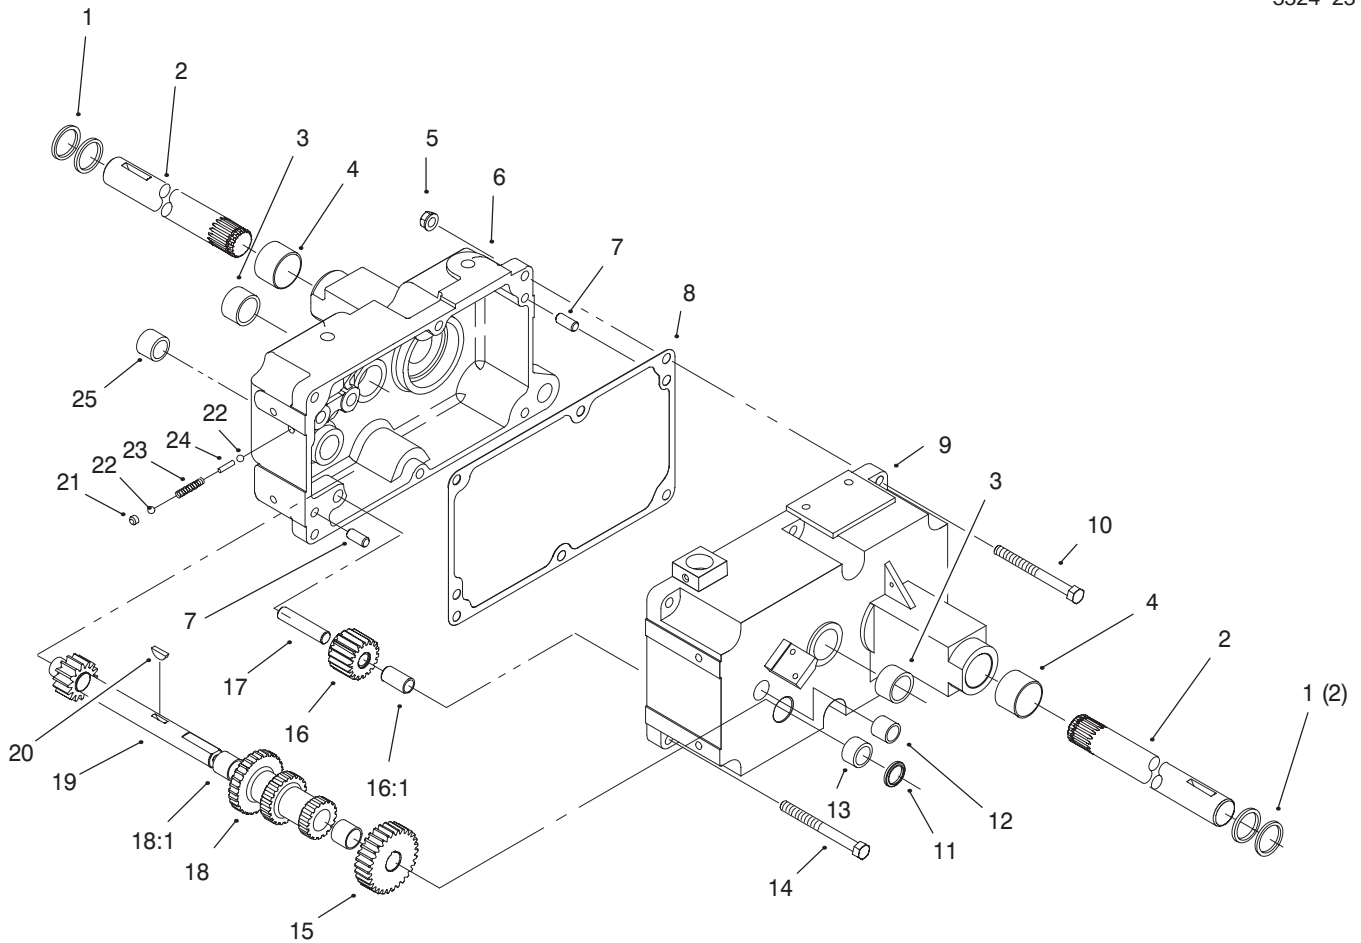

Sheet No.: 101

Transmission 8-Speed 8 Pinion (Model 73449 Only)

Ref. No.	Part No.	Qty.	Description
1	100443	4	Seal-Oil
2	105875	2	Axle-Rear
3	1532	2	Bearing-Needle
4	9416	2	Bearing-Needle
5	3296-39	6	Nut-Lock
6	111200-01	1	Case-Trans
7	3915	2	Pin-Dowel
8	3912	1	Gasket-Transmission
9	95-5143-01	1	Case-Trans
10	323-16	1	Screw-HH
11	100441	1	Seal-Oil
12	83-2890	1	Bearing-Needle
13	1523	1	Bearing-Needle
14	323-11	5	Screw
15	3527	1	Gear-Cluster
16	4204	1	Gear-Idler
16:1	1516	1	Bushing
17	3909	1	Pin
18	7269	1	Gear Cluster ASM
18:1	1504	2	Bushing
19	83-3530	1	Shaft-Cluster
20	937089	1	Key
21	1243	1	Plug-Cup
22	3517	2	Ball-Detent
23	106030	1	Spring-Stop

Ref. No.	Part No.	Qty.	Description
24	5614	1	Pin-Shift
25	1529	1	Bearing-Needle