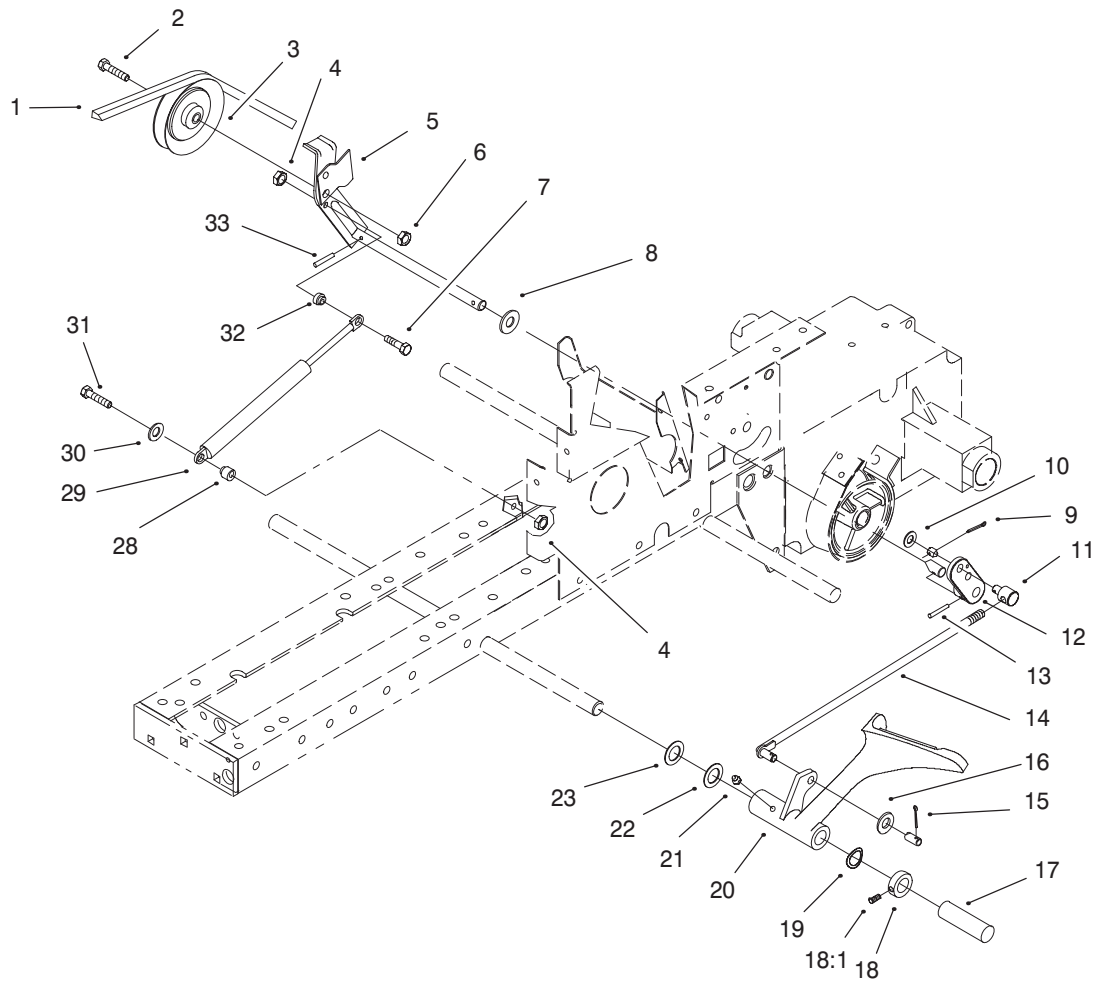

Ref. No.	Part No.	Qty.	Description

Sheet No.:6

Gauges, Warning Lights & Controls Assembly

Ref. No.	Part No.	Qty.	Description
1	3296-2	2	Nut-Lock NI
2	120590-03	1	Stop-Throttle
6	66-0120	1	Knob
7	9107922	2	Scrw-Phcr
8	95-7652	1	Light - Indicator (only on: 73429)
8	95-7652	3	Light - Indicator (only on: 73449)
9	95-7656	1	ASM - Control, Choke
10	62-7770	1	Key-Ignition
11	94-4208	1	Hourmeter
12	79-0060	1	Voltmeter (only on: 73449)
12:1	3217-27	1	Nut-Hex (only on: 73449)
12:2	3255-25	1	Washer-Lock/Ext (only on: 73449)
12:3	78-0080	1	Brkt-Gauge Mtg F/W (only on: 73449)
14	92-6785	1	Switch - Ignition
17	95-7657	1	ASM - Control, Throttle
19	3256-37	1	Washer-Flat
20	109530	1	Nut-Hex Palnut
21	700919	1	Nut #125

Ref. No.	Part No.	Qty.	Description

Sheet No.:7

Manual Lift System Assembly

Ref. No.	Part No.	Qty.	Description	Ref. No.	Part No.	Qty.	Description
1	32151-91	1	Tru Arc Ring	27	3272-10	1	Pin-Cotter
2	3256-62	2	Washer-Flat	28	78-1550	1	Wldmt-Lift Lever
3	106269	2	Bearing-Flange	29	6229	1	Bearing
4	3296-29	6	Nut-Lock NI	30	32120-47	1	E Ring-External
5	3256-23	3	Washer-Flat	31	113445-03	1	Lift Bar Wa
6	106411-03	1	Lift Lever Wa	32	9335054	2	Pin-Hair Cotter
7	32144-14	1	Bolt	33	3256-26	1	Washer-Flat
8	108565	1	Shaft-Lift Lever	34	322-6	1	Screw-HH
9	1121	1	Sq Key	35	106522	1	Chain-Lift
10	105316	2	Cap-Plunger Rod	36	6739	1	Stud-Lift
11	92-6710	1	Grip - Handle	37	3296-39	1	Nut-Lock NI
12	3624	1	Compression Spring	38	8830	4	Clip
13	8130	1	Retainer Spring	39	322-2	2	Screw-HH
14	32121-103	1	Pin-Sprl				
15	32121-25	1	Pin-Roll				
16	108563-03	1	Lift Handle Wa				
17	933148	1	Spirol Pin				
18	106257	1	Rod-Latch Lift				
19	9335074	2	Hair Pin Cotter				
20	3256-5	1	Washer-Flat				
21	9266964	2	Trs				
22	5280	1	Knob-Lift Control				
23	106258-03	1	Slev-Lift Adjs				
24	322-5	3	Screw-HH				
25	106345-03	1	Casting-Lift Lever				
26	110653	1	Rod Height Control				