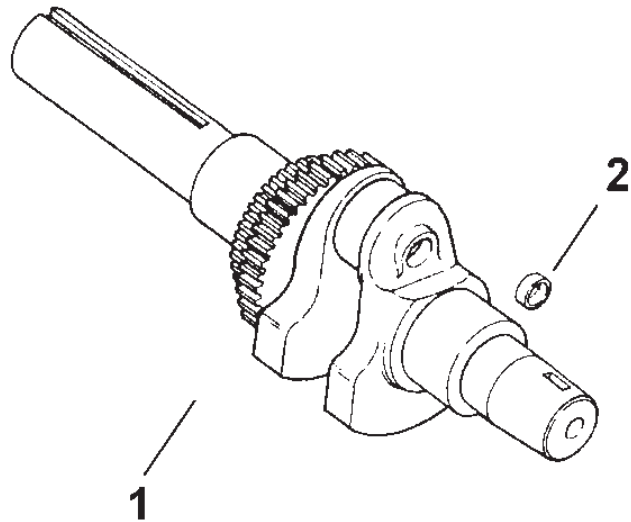

Crankshaft (Model 73449 Only)

Ref. No.	Part No.	Qty.	Description
1	12 014 48	2	Crankshaft (Incl. # 2)
2	12 139 01	2	Plug, cup

Ref. No.	Part No.	Qty.	Description

Kohler Engine CH14PS 1838
Obtain Parts From Kohler