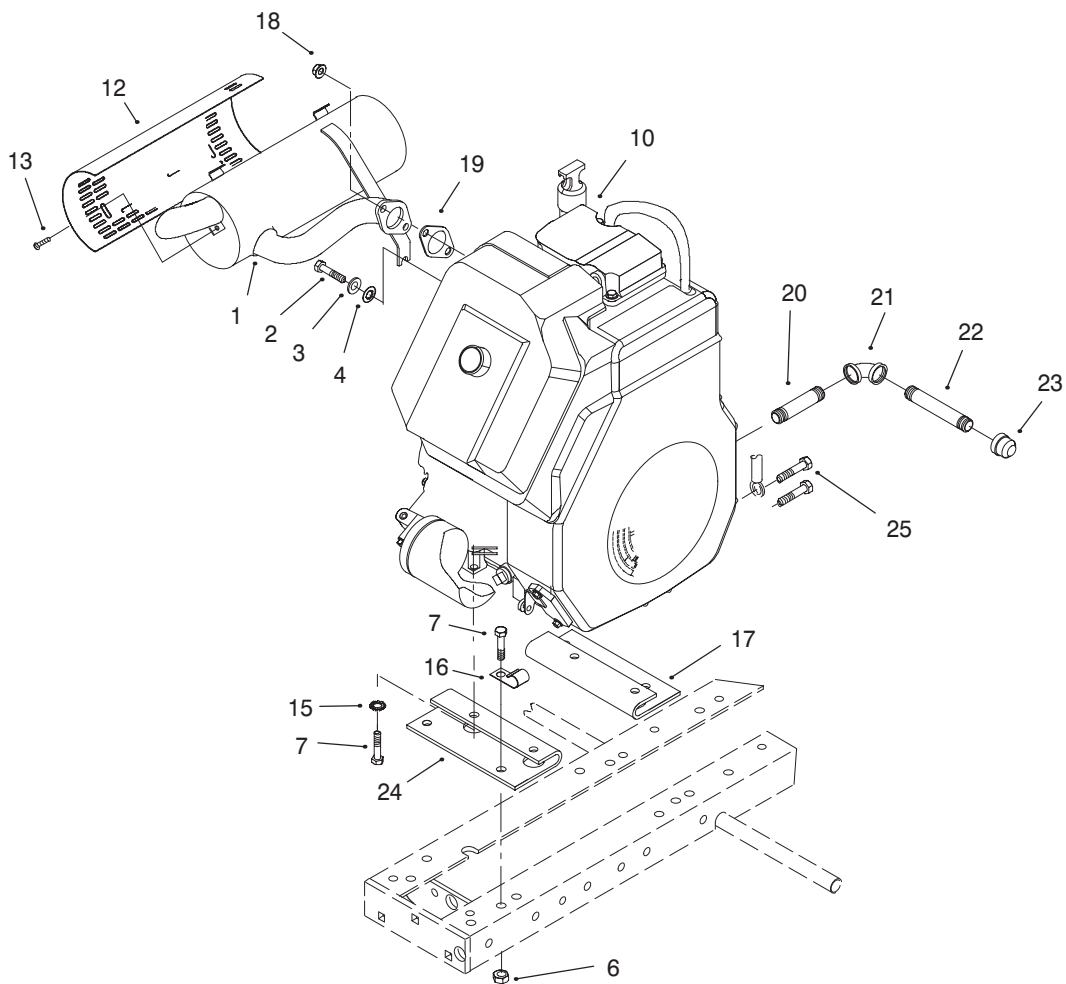

Sheet No.:13

Engine Assembly

Ref. No.	Part No.	Qty.	Description
1	95-7662	1	Muffler
2	24 086 45	1	Screw-HHF
3	3253-4	1	Washer-Lock/Sp
4	3256-23	1	Washer-Flat
6	3296-39	4	Nut-Lock NI
7	323-6	8	Screw-HH
10	95-7681	1	Engine - 14 HP, Kohler (only on: 73449)
10	95-7680	1	Engine - 12 HP, Kohler (only on: 73429)
12	94-3738	1	Shield - Heat
13	9103312	4	Screw
15	3255-9	4	Washer-Lock/Ext
16	8830	1	Clip
17	98-1730-03	1	Brkt-Eng Mtg, Rear
18	92-6780	2	Nut-Hex Flange
19	92-6716	1	Gasket-Exh.single F/W
20	289-51	1	Nipple
21	2811-16	1	Elbow-90 Degree
22	289-45	1	Pipe Nipple
23	288-4	1	Pipe Cap
24	98-1731-03	1	Brkt-Eng Mtg, Front
25	M-0839070	2	Screw-HHF

Ref. No.	Part No.	Qty.	Description