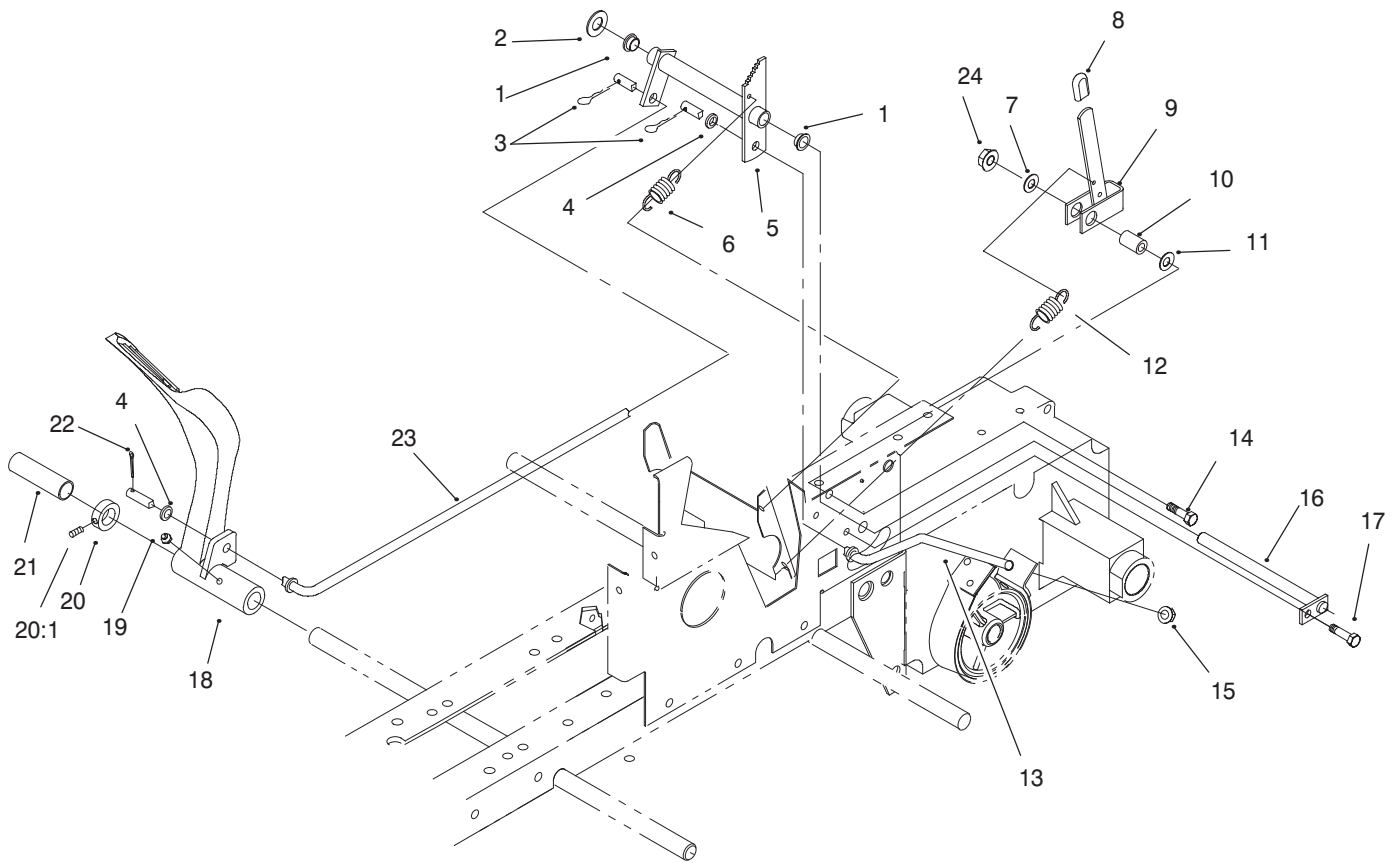

Sheet No.:9

Brake System Assembly

Ref. No.	Part No.	Qty.	Description
1	7879	2	Bushing-Flanged
2	3256-26	1	Washer-Flat
3	9335054	2	Pin-Hair Cotter
4	920248	2	Washer-Nylon
5	103543-03	1	Bellcrank ASM
6	103628	1	Spring-Extension
7	3256-24	1	Washer-Flat
8	6820	1	Grip
9	106451-03	1	Assy-Brake Lever Wa
10	102025	1	Spacer
11	3256-24	1	Washer-Flat
12	107677	1	Spring-Brake
13	105900	1	Rod-Rear Brake
14	323-9	1	Screw-HH
15	3296-39	1	Nut-Lock NI
16	106417	1	Assy-Rod Wa
17	32144-14	1	Bolt
18	94-3706-01	1	Pedal-Brake, Gear
19	302-5	1	Zerk
20	111383	1	Collar
20:1	3245-32	1	Screw-HS
21	94-6683	1	Sleeve - Protective
22	3272-10	1	Pin-Cotter
23	92-6849	1	Rod - Brake
24	3296-39	1	Nut-Lock

Ref. No.	Part No.	Qty.	Description