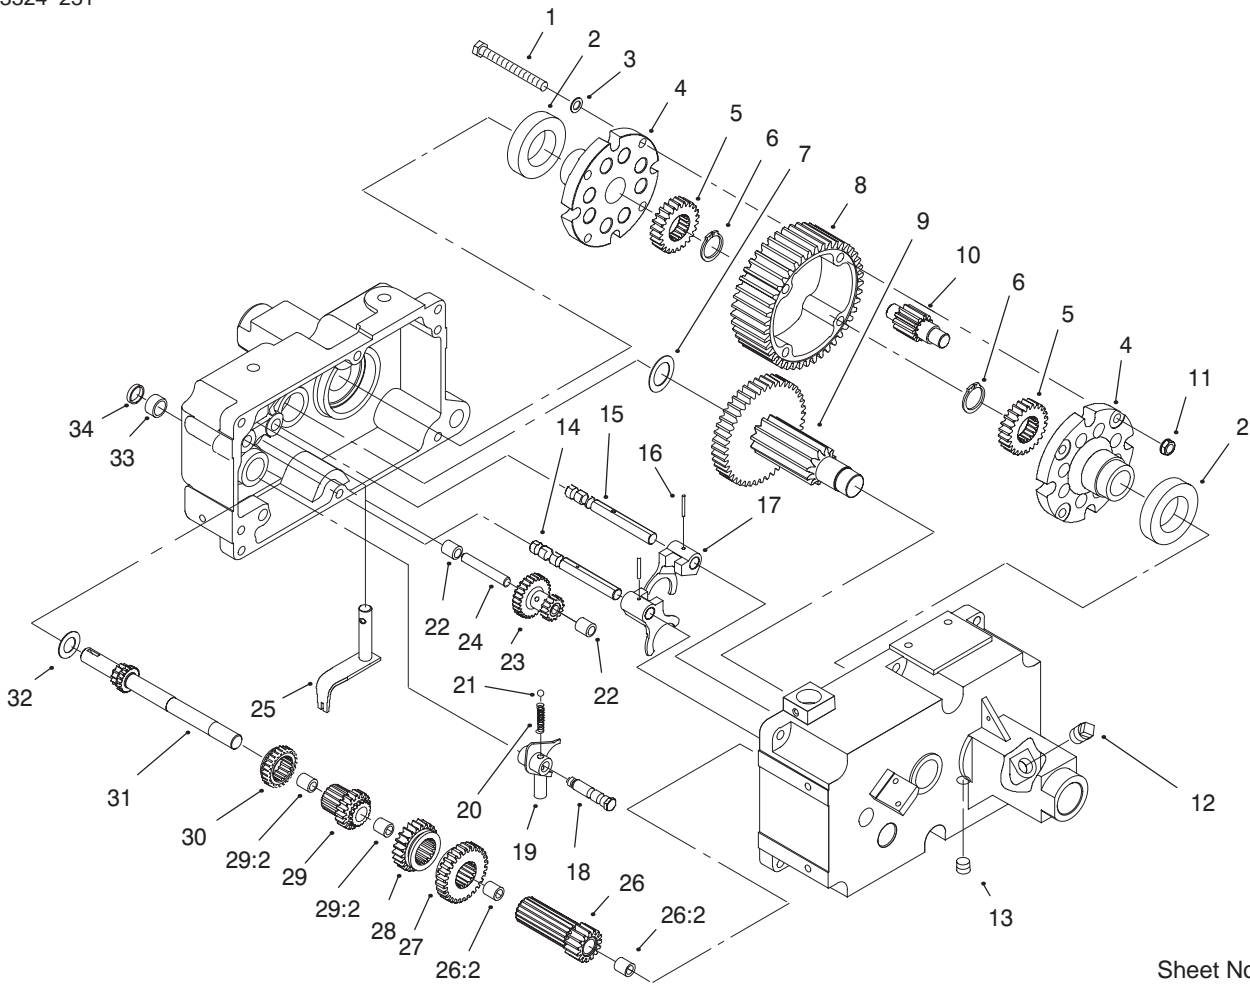

Ref. No.	Part No.	Qty.	Description
24	5614	1	Pin-Shift
25	1529	1	Bearing-Needle

Sheet No.: 102

Transmission 8-Speed 8 Pinion (cont.) (Model 73449 Only)

Ref. No.	Part No.	Qty.	Description
1	911423	4	Screw-HH
2	111199	2	Bearing-Ball
3	107374	4	Washer-Flat
4	111196	2	Cap-End
5	101889	2	Gear-Axle
6	105876	2	Ring-Retaining
7	9547	1	Washer-Thrust
8	105061	1	Gear-Differential
9	102974	1	Gear-ASM
10	101623	8	Gear-Pinion
11	108881	4	Nut-Hex
12	281-2	1	Plug-Pipe
13	99-8551	1	Plug-Pipe
14	5615	1	Rail-Shift
15	5616	1	Rail-Shift
16	933156	2	Pin-Spirol
17	3503	2	Fork-Shift
18	7213	1	Screw-Detent
19	116636	1	Fork ASM
20	106030	1	Spring-Stop
21	3517	1	Ball-Detent
22	7207	2	Bearing-Needle
23	7206	1	Gear-Reduction
24	7208	1	Shaft-Gear
25	7214	1	Lever-Shift
26	5175	1	Gear ASM