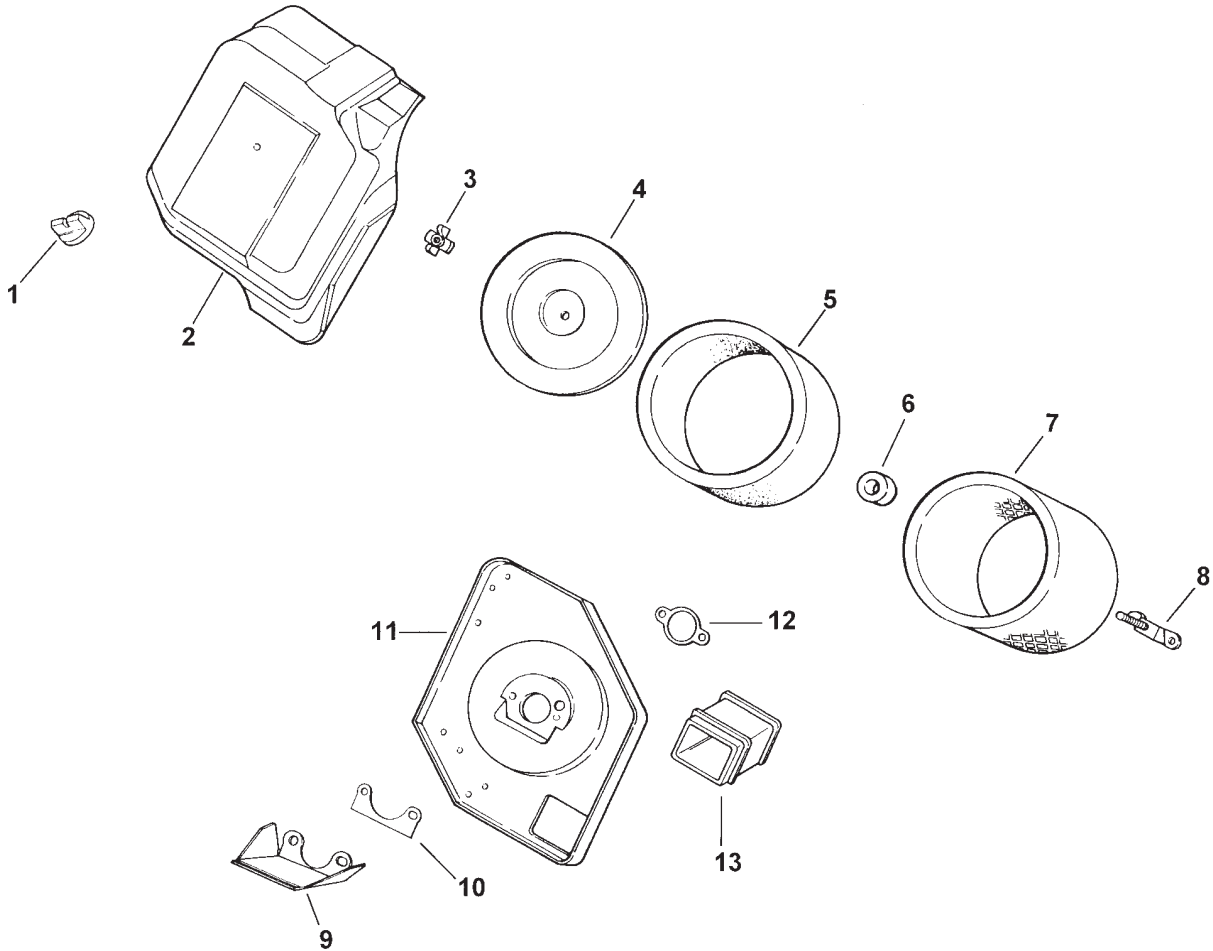

Air Intake / Filtration (Model 73449 Only)

Ref. No.	Part No.	Qty.	Description
1	25 341 03		Knob, cover
2	12 096 15		Cover, air cleaner
3	12 100 01		Wing Nut
4	12 096 35		Cover, air cleaner element with deflector
5	52 083 01		Precleaner, element
6	24 032 03		Seal, insert
7	47 083 01		Element, air cleaner
8	12 126 47		Bracket, air cleaner
9	12 146 14		Plate, air cleaner
10	12 041 09		Gasket, collector plate
11	12 094 06		Base, air cleaner
12	12 041 02		Gasket, air cleaner
13	12 123 07		Tube, air intake
	12 113 04		Not Illustrated Decal, air cleaner

Ref. No.	Part No.	Qty.	Description

Kohler Engine CH14PS-1838
Obtain Parts From Kohler