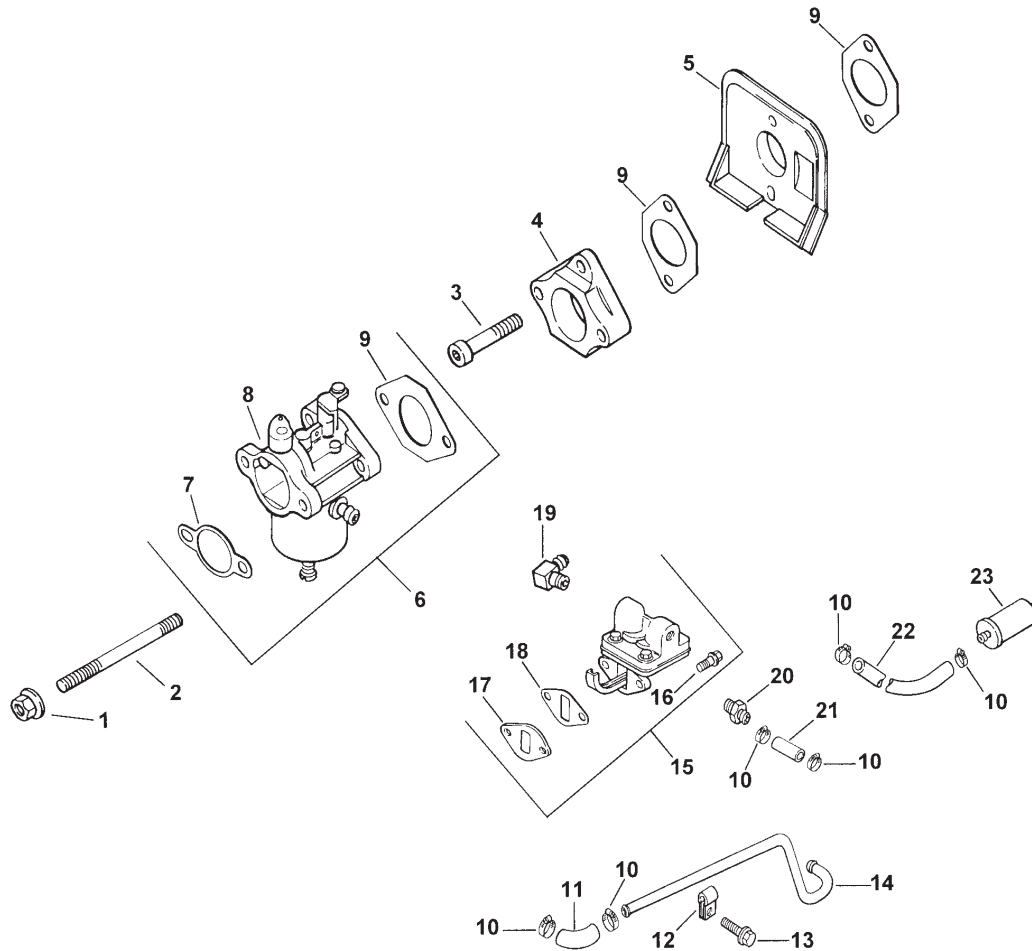

Carburetor & Fuel Pump (Model 73429 Only)

Ref. No.	Part No.	Qty.	Description	Ref. No.	Part No.	Qty.	Description
1	M-0641060	2	Nut, hex. flange M6x1.0	20	X-380-1		Connector, straight hose
2	M-0629085	2	Stud M6x1.0x85	21	12 353 01		Line, fuel 1-1/4"
3	M-0644035	2	Screw, hex. socket cap M6x1.0x35	22	25 353 02		Line, fuel 3"
4	12 029 04		Adapter, carburetor	23	25 050 02		Filter, fuel
5	12 265 04		Deflector, heat		12 368 05		NOT ILLUSTRATED
6	12 853 60	1	Kit, carburetor w/gaskets (Incl. 7-90)		12 089 09	2	Needle, idle fuel adjusting
7	12 041 02		Gasket, air cleaner		12 086 04		Spring, idle adjusting
8	12 053 60		Carburetor assembly (For information only not available separately) (Service with parts listed under "Not Illustrated")		12 146 03		Screw, idle speed adjusting
9	12 041 01	3	Gasket, carburetor		12 146 03		Plate, throttle
10	X-426-9	6	Clamp, hose		25 086 27	2	Screw, throttle plate
11	12 353 07		Line fuel		12 144 09		Shaft, throttle w/lever & seal
12	12 154 01		Clip, tube		12 337 04		Jet, main
13	M-0545010		Screw, hex. flange M5x0.8x10		12 757 08		Kit, choke repair
14	12 353 11		Line, fuel - metal		12 146 12		Plate, choke
15	12 559 01		Kit, fuel pump (Includes 16-18)		12 173 06		Cap, choke lever
16	M-0645020	2	Screw, hex. flange M6x1.0x20		25 086 27	2	Screw, choke plate
17	12 112 05		Spacer		12 757 02		Kit, float
18	25 041 09	2	Gasket, fuel pump		12 041 05		Gasket, bowl
19	25 155 02		Connector, 90_ hose		12 104 01		Bowl, fuel
					12 086 05		Screw, fuel bowl retainer
					12 041 06		Gasket, bowl retainer screw
					12 757 03		Kit, carburetor repair

Kohler Engine CH12.5PS-1935
Obtain Parts From Kohler