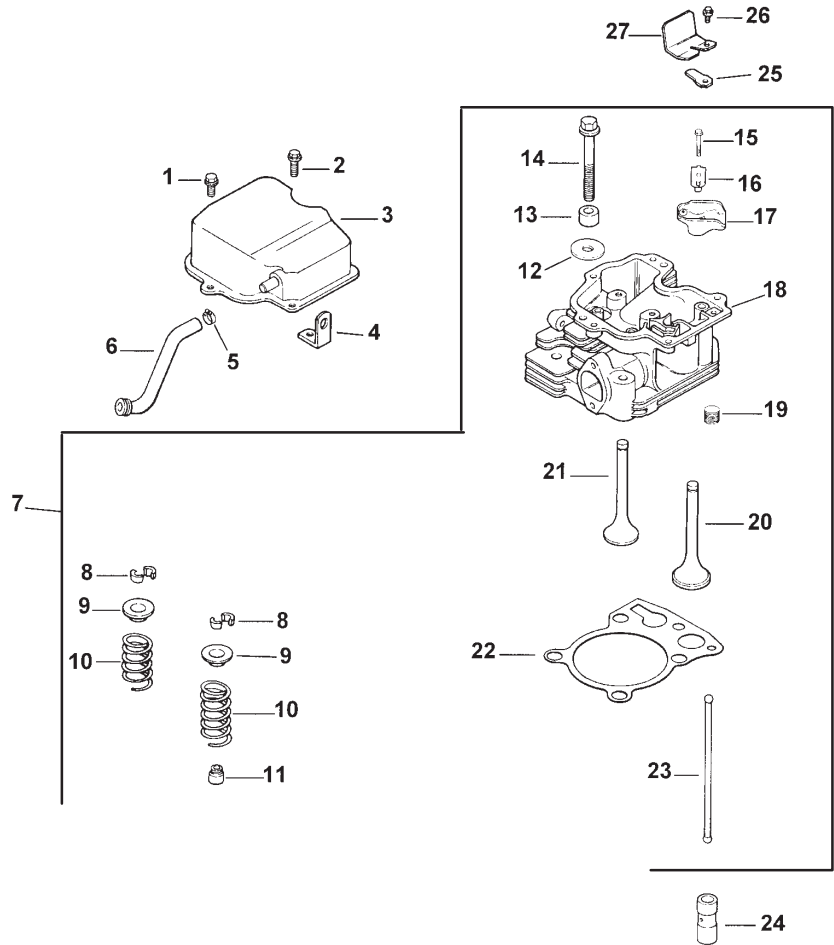

Cylinder Head / Valve & Breather (Model 73449 Only)

Ref. No.	Part No.	Qty.	Description
1	M-0645020	4	Screw, hex. flange M6x1.0x20
2	M-0645025		Screw, hex. flange M6x1.0x25
3	12 096 07		Cover, valve w/nipple
4	12 445 05		Strap, lifting (PTO side)
5	X-426-9		Clamp, hose
6	12 326 09		Hose, breather
7	12 041 01		Kit, cylinder head (Includes 8-23,
	12 041 02	2	carburetor gasket , air cleaner, base gasket,
	12 041 03		& exhaust manifold gasket)
8	12 755 81		Kit, retainer
8	12 755 03	2	Kit, retainer
9	12 173 01	2	Cap, valve spring
10	12 089 01	2	Spring, valve
11	24 032 05	2	Seal, valve stem
12	12 468 05		Washer, plain 13/32
13	12 112 13		Spacer, head bolt exhaust port
14	12 086 15	5	Screw, hex. flange M10x1.5x81
15	M-0640034	2	Screw, hex. flange M6x1.0x34

Ref. No.	Part No.	Qty.	Description
16	12 599 03	2	Pivot, rocker arm
17	25 186 01	2	Arm, rocker
18	12 318 19		Head, cylinder
19	X-75-23		Plug, allen hd. 1/8 pipe
20	12 017 01		Valve, intake (Std.)
21	12 016 01		Valve, exhaust (Std.)
22	12 041 08		Gasket, cylinder head
23	12 411 01	2	Rod, push
24	12 351 02	2	Lifter, valve
25	12 402 02		Reed, breather
26	M-0545010		Screw, hex. flange M5x0.8x10
27	12 018 03		Retainer, breather reed Not Illustrated
	12 017 02		Valve, intake (.25)
	12 016 02		Valve, exhaust (.25)

Kohler Engine CH14PS-1838
Obtain Parts From Kohler