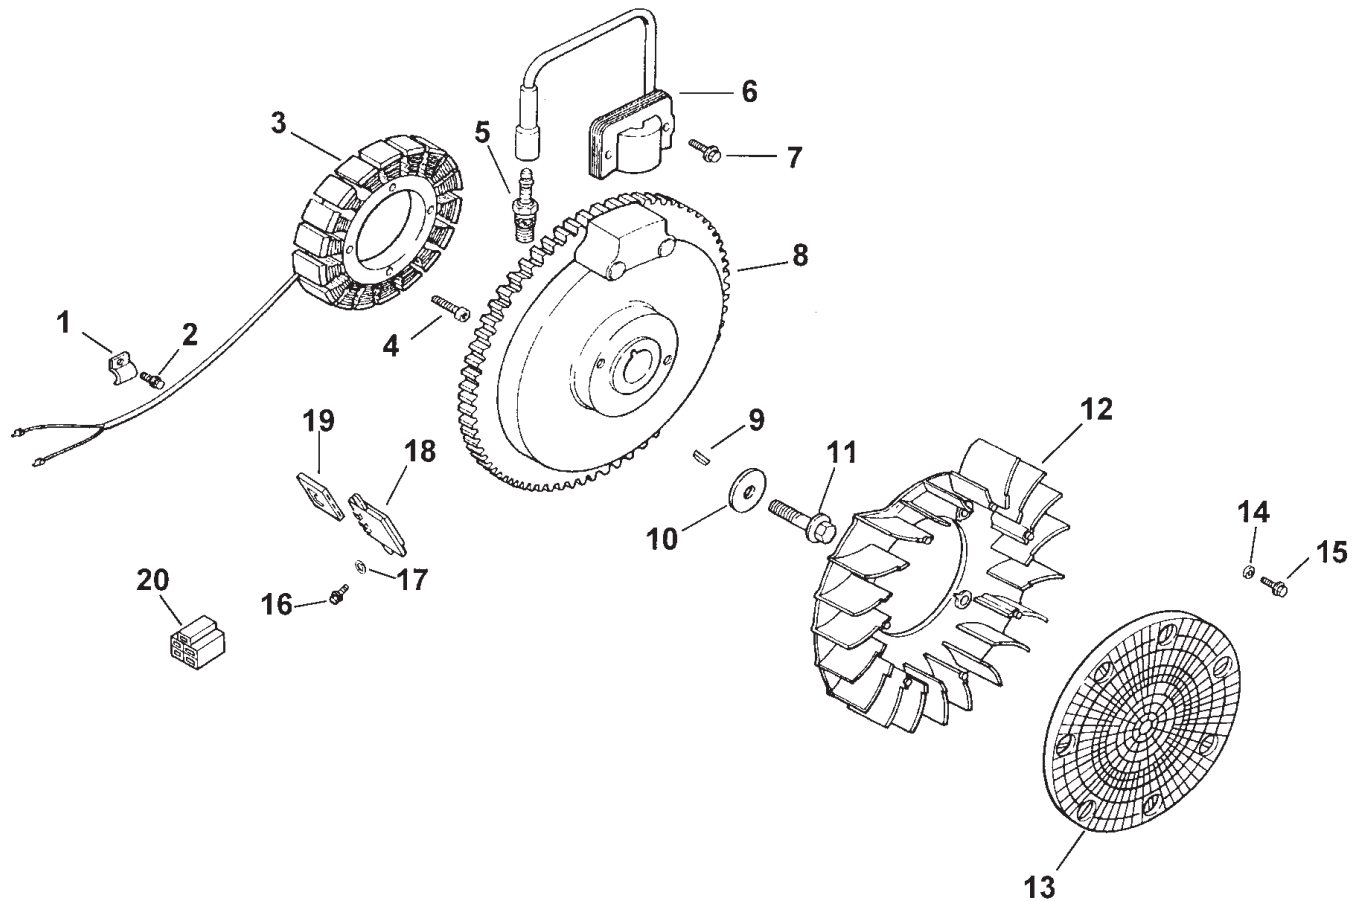

Ignition / Electrical (Model 73449 Only)

Ref. No.	Part No.	Qty.	Description	Ref. No.	Part No.	Qty.	Description
1	X-728-1	2	Clip	19	236602		Connector
2	M-0545010	2	Screw, hex. flange M5x0.8x10	20	48 155 01		Connector
3	24 126 71		Kit, 15 amp stator (Includes Bracket).		25 518 29		NOT ILLUSTRATED Lead, black (6" – 18 gauge – insulated grip barrel eyelet terminals)
4	54 755 09 M-0548025	2	Screw, hex. cap M5x0.8x25		12 518 01		Lead, white, ground to kill (19" – 18 gauge – insulated push on tab, uninsulated push on tab terminals)
5	12 132 02		Spark Plug		25 518 05		Lead, black, rectifier-regulator (5" – 14 gauge – uninsulated push on tab terminals)
6	12 584 04		Module, ignition		24 126 71		Bracket, stator wire
7	M-0545020	2	Screw, hex. flange M5x0.8x20				
8	12 025 15		Flywheel				
9	X-42-15		Key				
10	12 468 03		Washer, plain 3/8				
11	12 086 14		Screw, hex. flange M10x1.5x46				
12	12 157 03		Fan				
13	24 162 03		Screen, grass				
14	12 112 01	4	Spacer, fan				
15	M-0639016	4	Screw, hex. flange M6x1.0x16				
16	M-0639016	2	Screw, hex. flange M6x1.0x16				
17	X-22-11		Washer, lock 1/4"				
18	41 403 09		Rectifier-regulator				

Kohler Engine CH14PS-1838
Obtain Parts From Kohler