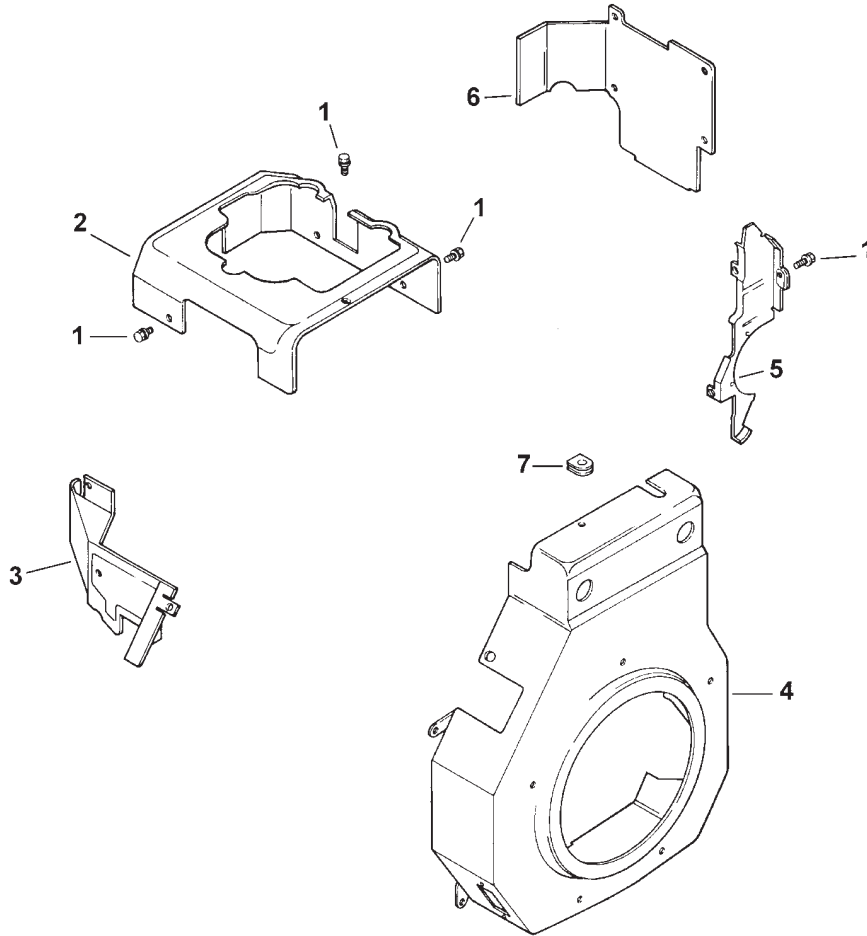

Blower Housing & Baffles (Model 73449 Only)

Ref. No.	Part No.	Qty.	Description	Ref. No.	Part No.	Qty.	Description
1	M-0545010	14	Screw, hex. flange M5x0.8x10				
2	12 063 08		Baffle, cylinder head				
3	12 063 05		Baffle, intake side				
4	12 027 39		Housing, blower				
5	12 146 07		Plate, blower housing				
6	12 063 01		Baffle, cylinder barrel				
7	12 313 03		Grommet, blower housing				
	12 113 30		Not Illustrated Decal, HP				

Kohler Engine CH14PS-1838
Obtain Parts From Kohler