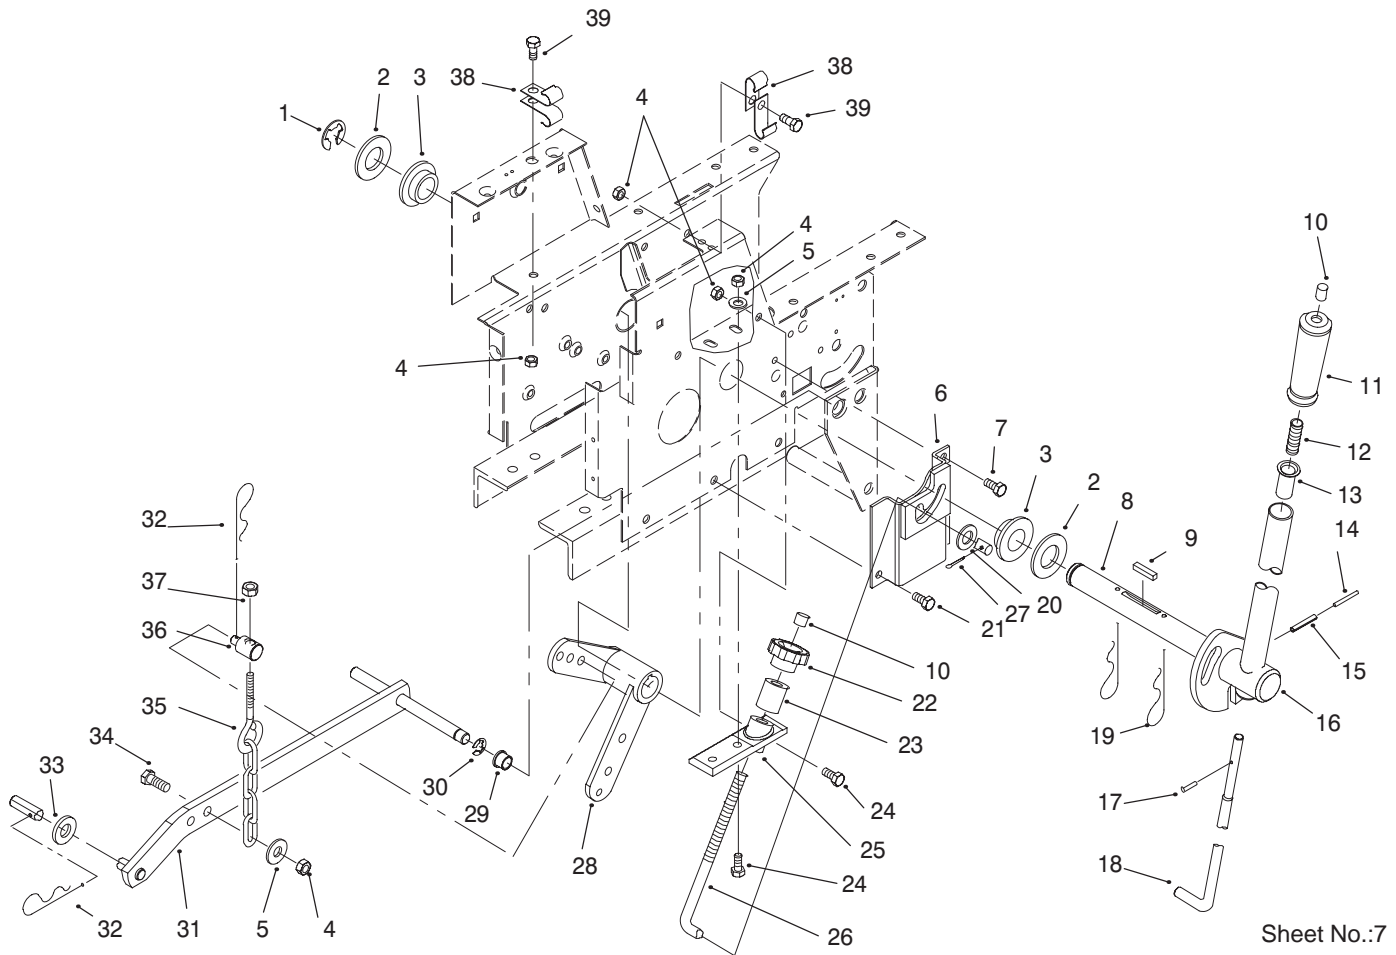

Sheet No.:7

Manual Lift System Assembly

Ref. No.	Part No.	Qty.	Description	Ref. No.	Part No.	Qty.	Description
1	32151-91	1	Tru Arc Ring	27	3272-10	1	Pin-Cotter
2	3256-62	2	Washer-Flat	28	78-1550	1	Wldmt-Lift Lever
3	106269	2	Bearing-Flange	29	6229	1	Bearing
4	3296-29	6	Nut-Lock NI	30	32120-47	1	E Ring-External
5	3256-23	3	Washer-Flat	31	113445-03	1	Lift Bar Wa
6	106411-03	1	Lift Lever Wa	32	9335054	2	Pin-Hair Cotter
7	32144-14	1	Bolt	33	3256-26	1	Washer-Flat
8	108565	1	Shaft-Lift Lever	34	322-6	1	Screw-HH
9	1121	1	Sq Key	35	106522	1	Chain-Lift
10	105316	2	Cap-Plunger Rod	36	6739	1	Stud-Lift
11	92-6710	1	Grip - Handle	37	3296-39	1	Nut-Lock NI
12	3624	1	Compression Spring	38	8830	4	Clip
13	8130	1	Retainer Spring	39	322-2	2	Screw-HH
14	32121-103	1	Pin-Sprl				
15	32121-25	1	Pin-Roll				
16	108563-03	1	Lift Handle Wa				
17	933148	1	Spirol Pin				
18	106257	1	Rod-Latch Lift				
19	9335074	2	Hair Pin Cotter				
20	3256-5	1	Washer-Flat				
21	9266964	2	Trs				
22	5280	1	Knob-Lift Control				
23	106258-03	1	Slev-Lift Adjs				
24	322-5	3	Screw-HH				
25	106345-03	1	Casting-Lift Lever				
26	110653	1	Rod Height Control