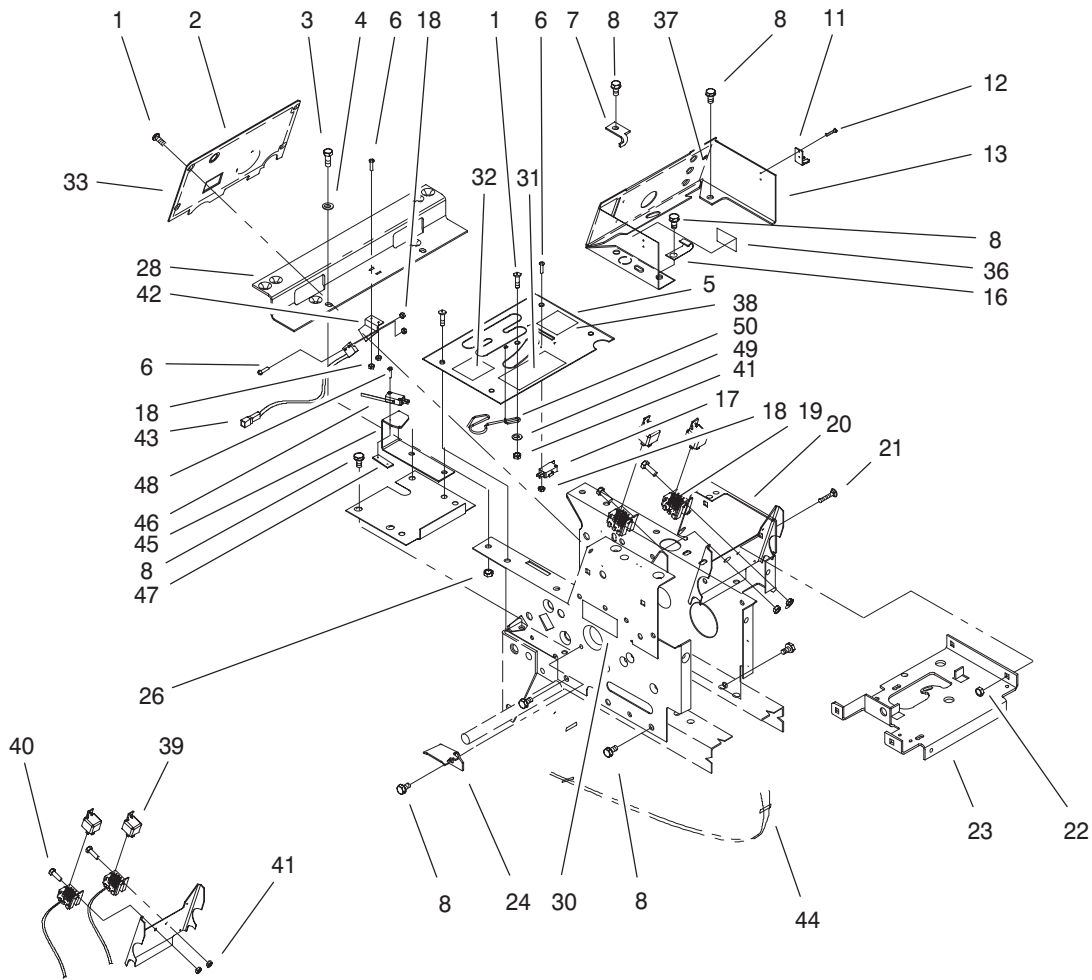

Sheet No.:4

Hoodstand, Console Assembly (cont.)

Ref. No.	Part No.	Qty.	Description
44	3290-378	2	Tie-Cable
45	99-8049-03	1	Bracket-Switch, Reverse
46	88-9931	1	Switch-Micro
47	3290-354	1	Nut-Speed
48	147665	2	Screw
49	3256-22	1	Washer-Flat
50	99-8028	1	Spring-Shift Control

Ref. No.	Part No.	Qty.	Description