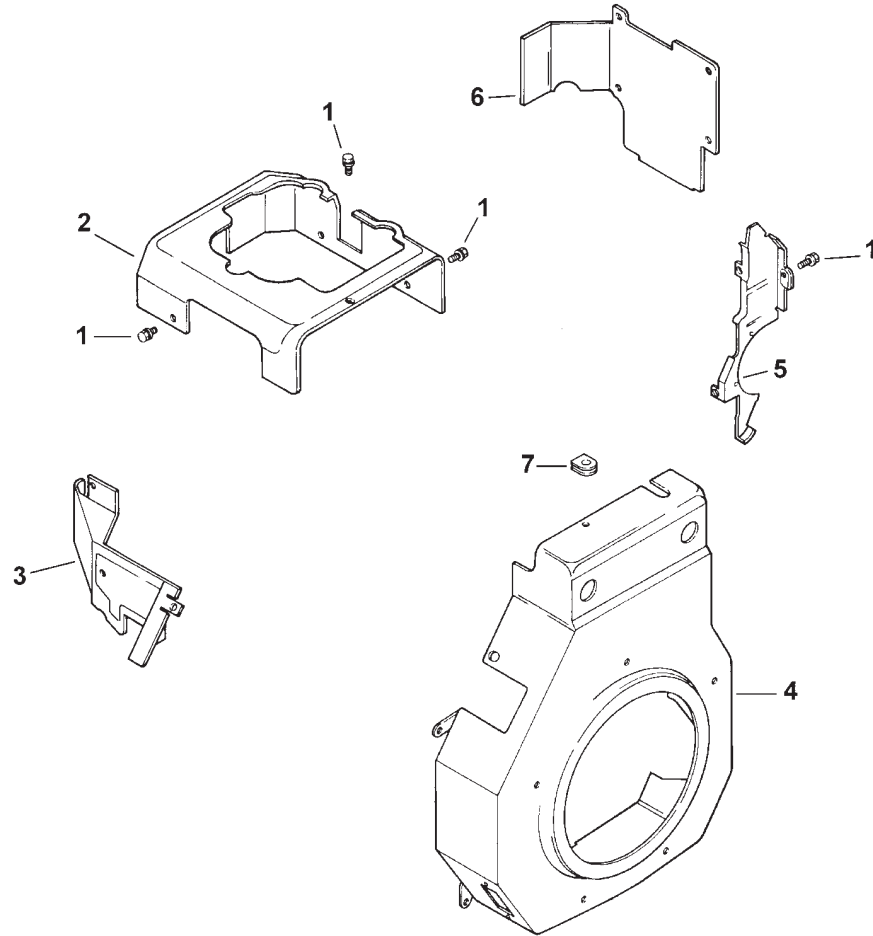

Blower Housing & Baffles (Model 73429 Only)

Ref. No.	Part No.	Qty.	Description	Ref. No.	Part No.	Qty.	Description
1	M-0545010	14	Screw, hex. flange M5x0.8x10				
2	12 063 08		Baffle, cylinder head				
3	12 063 05		Baffle, intake side				
4	12 027 39		Housing, blower				
5	12 146 07		Plate, blower housing				
6	12 063 01		Baffle, cylinder barrel				
7	12 313 03		Grommet, blower housing				
	12 113 30		Not Illustrated Decal, HP