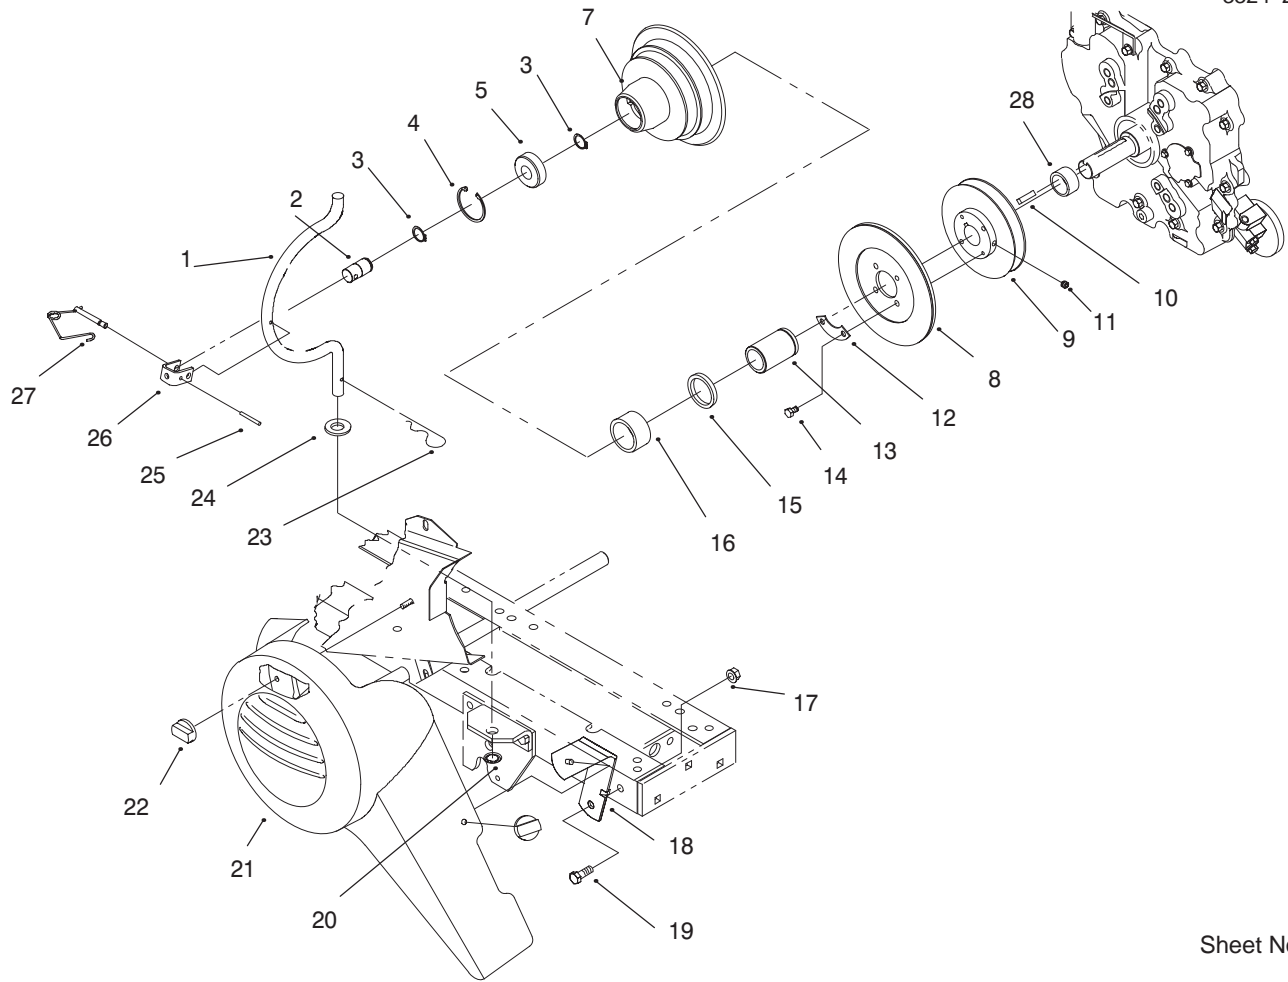

Sheet No.:11

PTO Clutch & Cover Assembly

Ref. No.	Part No.	Qty.	Description
1	113108	1	Rod-Housing
2	102872	1	PTO Shaft
3	32120-72	2	Ex Snap Ring
4	32120-62		In Snp Ring
5	109842	1	Bearing Ball
7	103478-01	1	Housing-Clutch
8	94-6650	1	Ass'y-Clutch Plate
9	7466	1	Pulley
10	105453	1	Key
11	3246-2	2	Hx So Ss
12	6659	2	Retainer
13	6658	1	Bearing Race
14	9080026	4	Hhcs
15	6663	1	Oil Seal
16	6662	1	Needle Bearing
17	32128-40	1	Flange Nut
18	94-3726-03	1	Brkt Wa-Belt Cover
19	323-6	1	Screw-HH
20	106695	1	Ring Reinforced Circ
21	94-3704	1	Guard - Belt
22	94-3735	2	Nut - Wing
23	9335064	1	Hair Pin Cotter
24	3256-27	1	Washer-Flat
25	933274	1	Pin
26	113107	1	Clevis

Ref. No.	Part No.	Qty.	Description
27	111314	1	Assy Pin Locking
28	100-3549	1	Spacer-Crankshaft