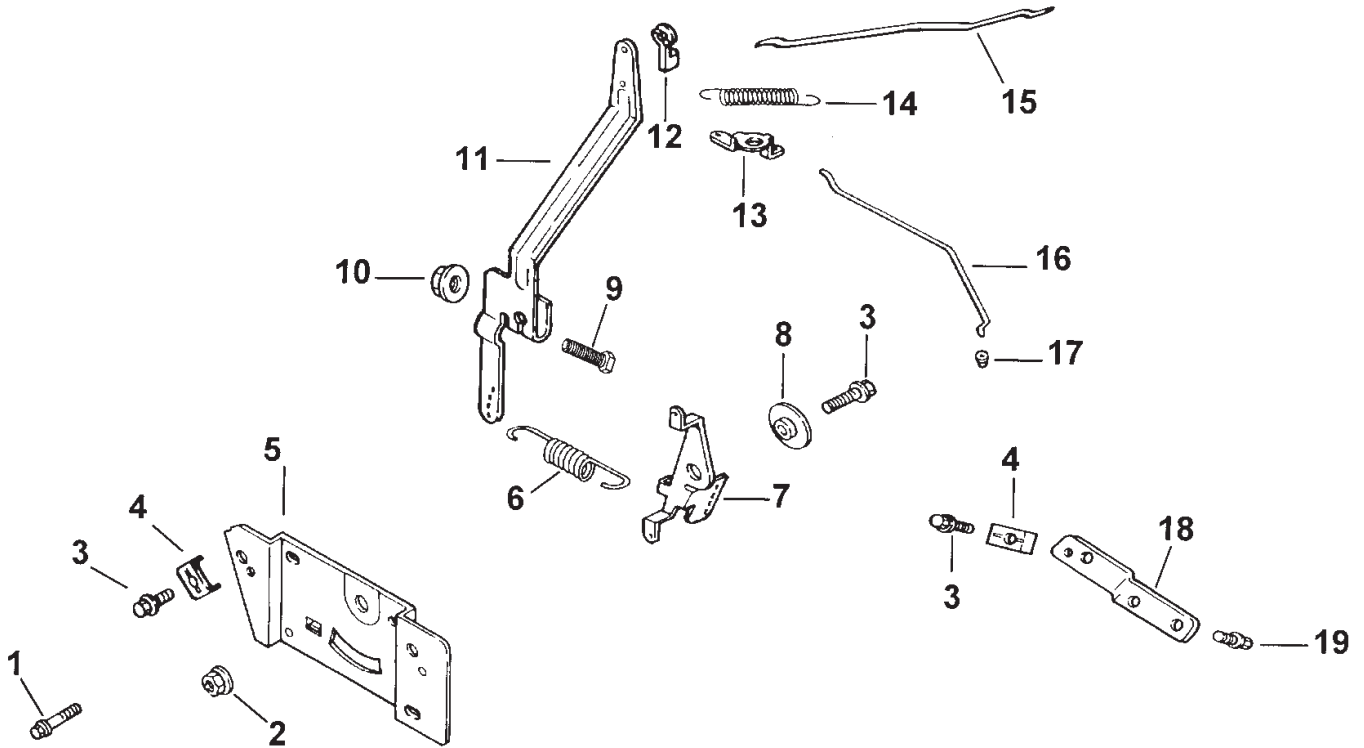

Engine Controls (Model 73449 Only)

Ref. No.	Part No.	Qty.	Description	Ref. No.	Part No.	Qty.	Description
1	M-0664020	2	Screw, lobed socket M6x1.0x20				
2	M-0541050		Nut, hex. flange M5x0.8				
3	M-0545016	4	Screw, hex. flange M5x0.8x16				
4	12 237 01	3	Clamp, cable				
5	12 146 05		Plate, control				
6	12 089 17		Spring, governor				
7	12 090 13		Lever, throttle control				
8	12 112 07		Spacer, throttle control				
9	SM-0642025		Screw, hex. flange M6x1.0x25				
10	M-0641060		Nut, hex. flange M6x1.0				
11	12 090 19		Lever, governor				
12	25 158 11		Bushing, throttle				
13	12 090 14		Lever, choke – upper				
14	230117	2	Spring, linkage				
15	12 079 04		Linkage, throttle				
16	12 079 08		Linkage, choke – upper				
17	25 158 08		Bushing, linkage				
18	12 126 15		Bracket, choke mount				
19	M-0545010		Screw, hex. flange M5x0.8x10				

Kohler Engine CH14PS-1838
Obtain Parts From Kohler