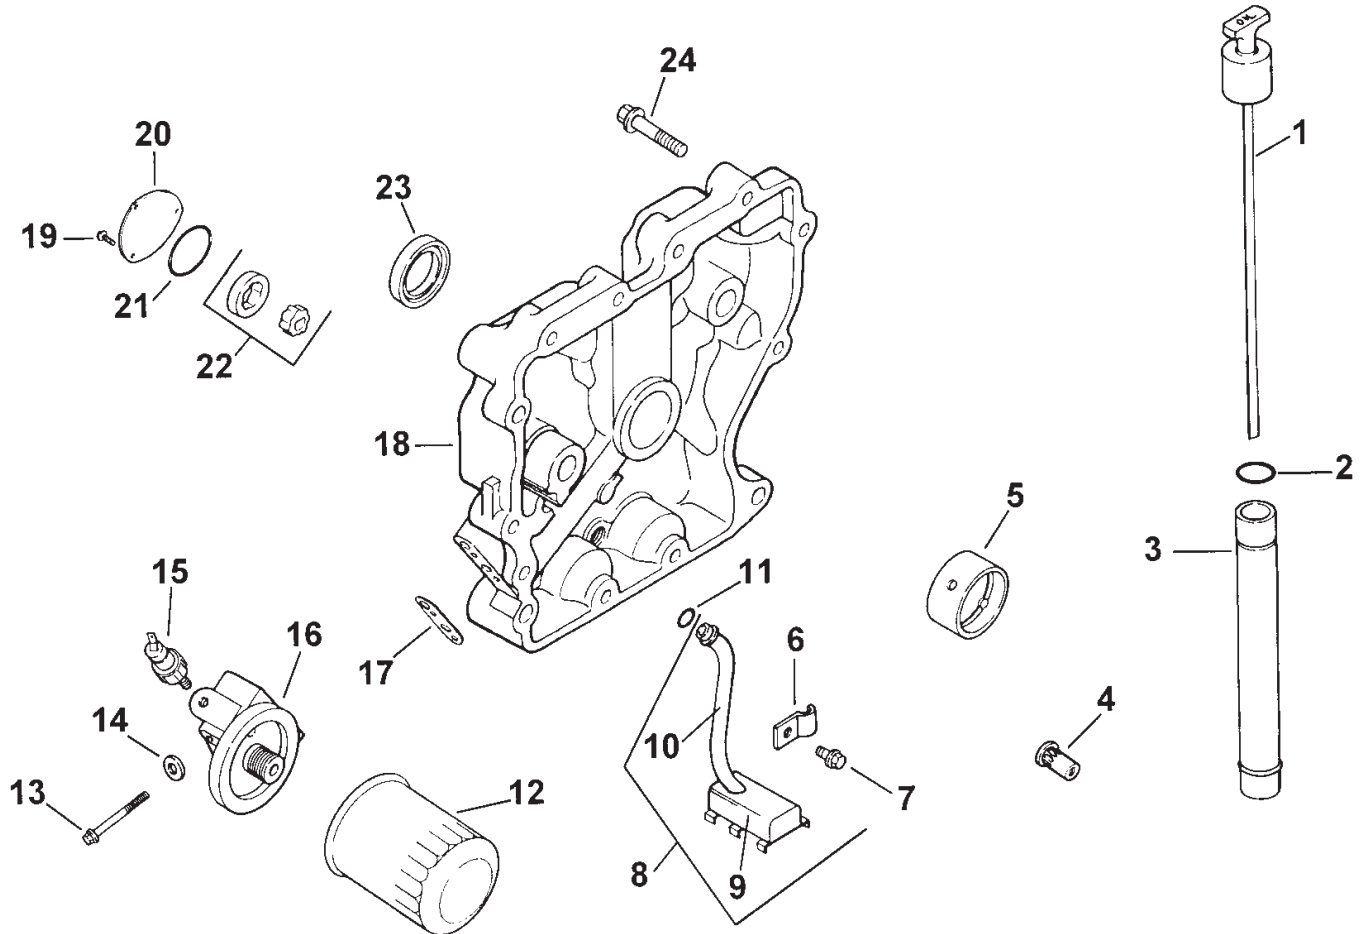

Oil Pan / Lubrication (Model 73449 Only)

Ref. No.	Part No.	Qty.	Description	Ref. No.	Part No.	Qty.	Description
1	47 038 26		Dipstick	20	12 096 21		Cover, oil pump
2	41 153 01		O-Ring, oil fill tube	21	12 153 05		O-Ring, oil pump cover
3	24 123 11		Tube, oil fill	22	12 393 01		Pump, oil
4	25 462 09		Valve, oil pressure relief	23	12 032 03		Seal, oil (P.T.O. end)
5	12 030 05		Bearing, crankshaft	24	24 086 16	11	Screw, hex. flange M8x1.25x45
6	52 154 01		Clip	24	24 086 17		Screw, hex. flange M8x1.25x45
7	M-0545016		Screw ,hex.flange M5x0.8x16	25	113 05		Not Illustrated Decal, oil sentry
8	12 755 73		Kit, oil pick-up (Includes 9,10)				
9	25 381 01		Pick-up, oil screen				
10	12 123 21		Tubing, oil pick-up				
11	12 153 04		O-Ring, oil pick-up				
12	52 050 02		Filter, oil				
13	M-0651060	2	Screw, hex. flange M6x1.0x60				
14	X-25-12	2	Washer, plain 1/4				
15	25 029 24		Switch, oil pressure				
16	12 029 01		Adapter, oil filter				
17	12 041 07		Gasket, oil filter adapter				
18	1200936		Plate, closure Asm (Includes 4,5,19-22)				
19	M-0545016	3	Screw, hex. flange M5x0.8x16				

Kohler Engine CH14-1838
Obtain Parts From Kohler