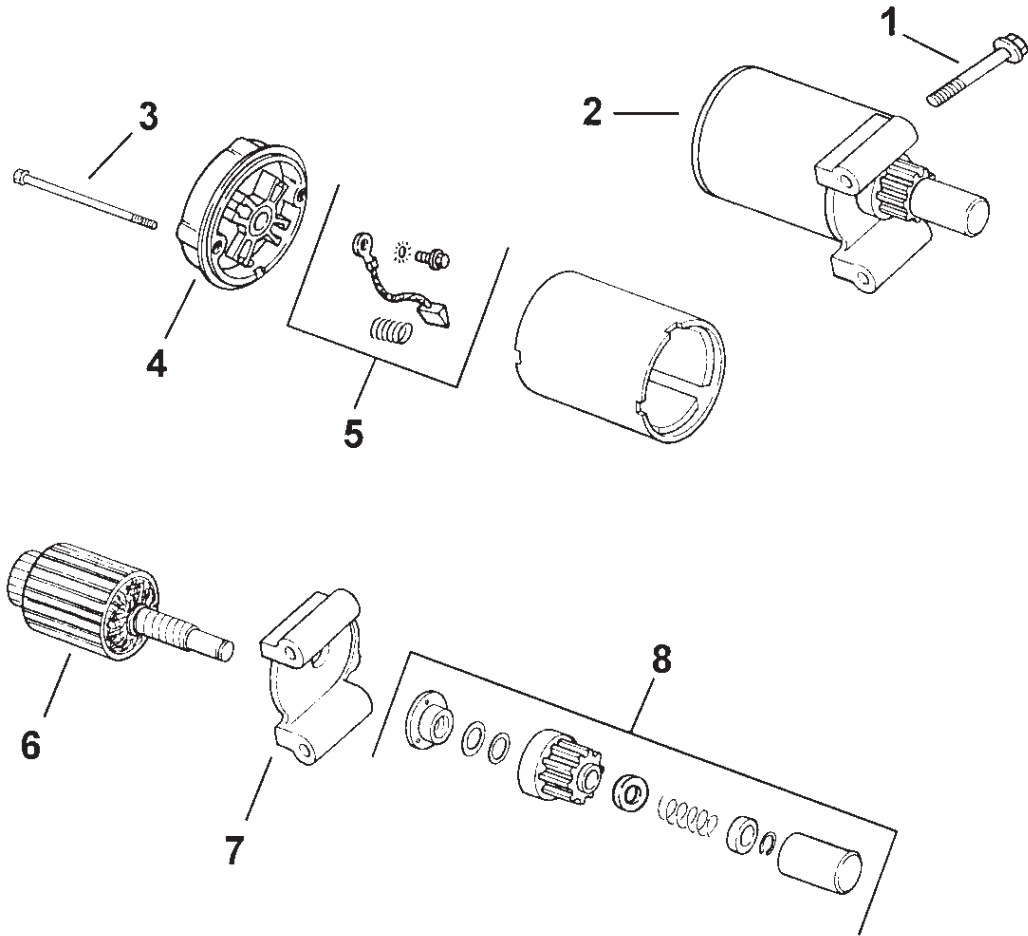

Starter (Model 73429 Only)

Ref. No.	Part No.	Qty.	Description
1	M-0839070D	2	Screw, hex. flange M8x1.25x70
2	12 098 12		Starter assembly (Includes 3-8)
3	12 086 25	2	Screw, hex. flange 1/4-20x4-5/8
4	12 227 10		Cap, commutator end
5	82 755 28		Kit, brush & spring
6	45 170 03		Armature
7	12 227 05		Cap, drive end
8	12 755 53		Kit, drive

Ref. No.	Part No.	Qty.	Description

Kohler Engine CH12.5PS-1935
Obtain Parts From Kohler