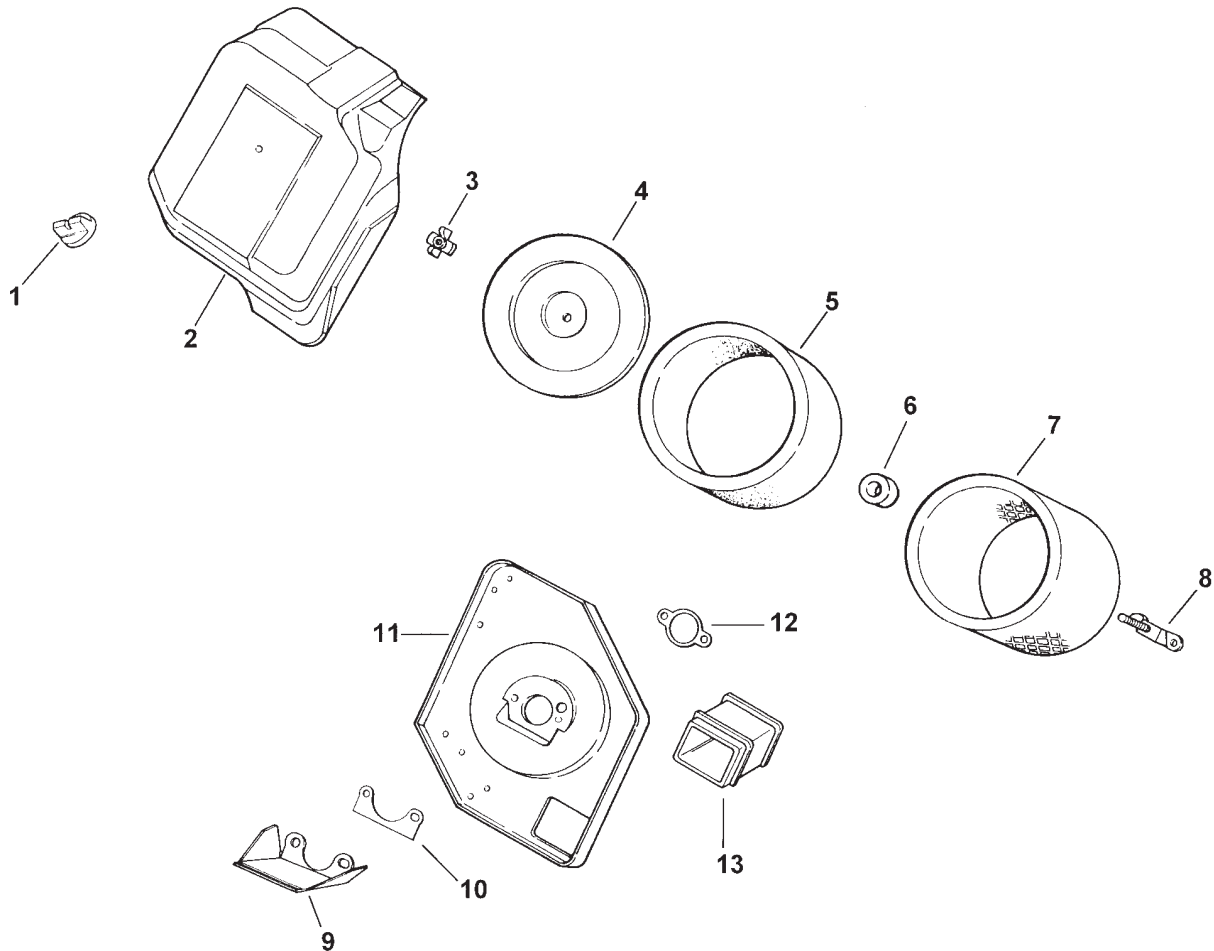

Air Intake / Filtration (Model 73429 Only)

Ref. No.	Part No.	Qty.	Description	Ref. No.	Part No.	Qty.	Description
1	25 341 03		Knob, cover				
2	12 096 15		Cover, air cleaner				
3	12 100 01		Wing Nut				
4	12 096 35		Cover, air cleaner element with deflector				
5	52 083 01		Precleaner, element				
6	24 032 03		Seal, insert				
7	47 083 01		Element, air cleaner				
8	12 126 47		Bracket, air cleaner				
9	12 146 14		Plate, air cleaner				
10	12 041 09		Gasket, collector plate				
11	12 094 06		Base, air cleaner				
12	12 041 02		Gasket, air cleaner				
13	12 123 07		Tube, air intake				
	12 113 04		Not Illustrated Decal, air cleaner				

Kohler Engine CH12.5PS-1935
Obtain Parts From Kohler