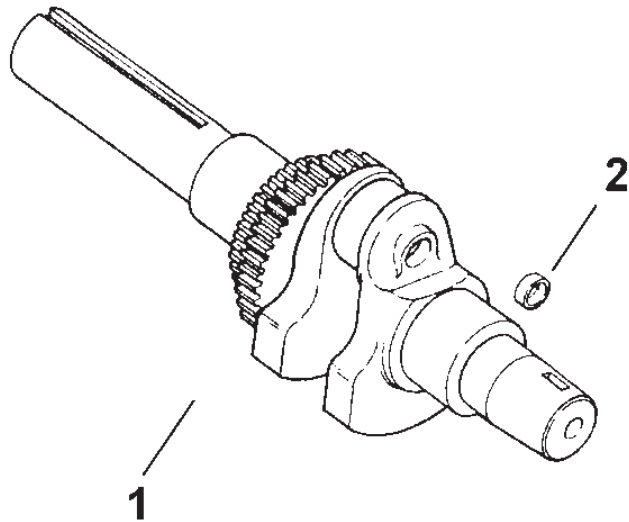

Crankshaft (Model 73429 Only)

Ref. No.	Part No.	Qty.	Description
1	12 014 48	2	Crankshaft (Incl. # 2)
2	12 139 01	2	Plug, cup

Ref. No.	Part No.	Qty.	Description

Kohler Engine CH12.5PS-1935
Obtain Parts From Kohler