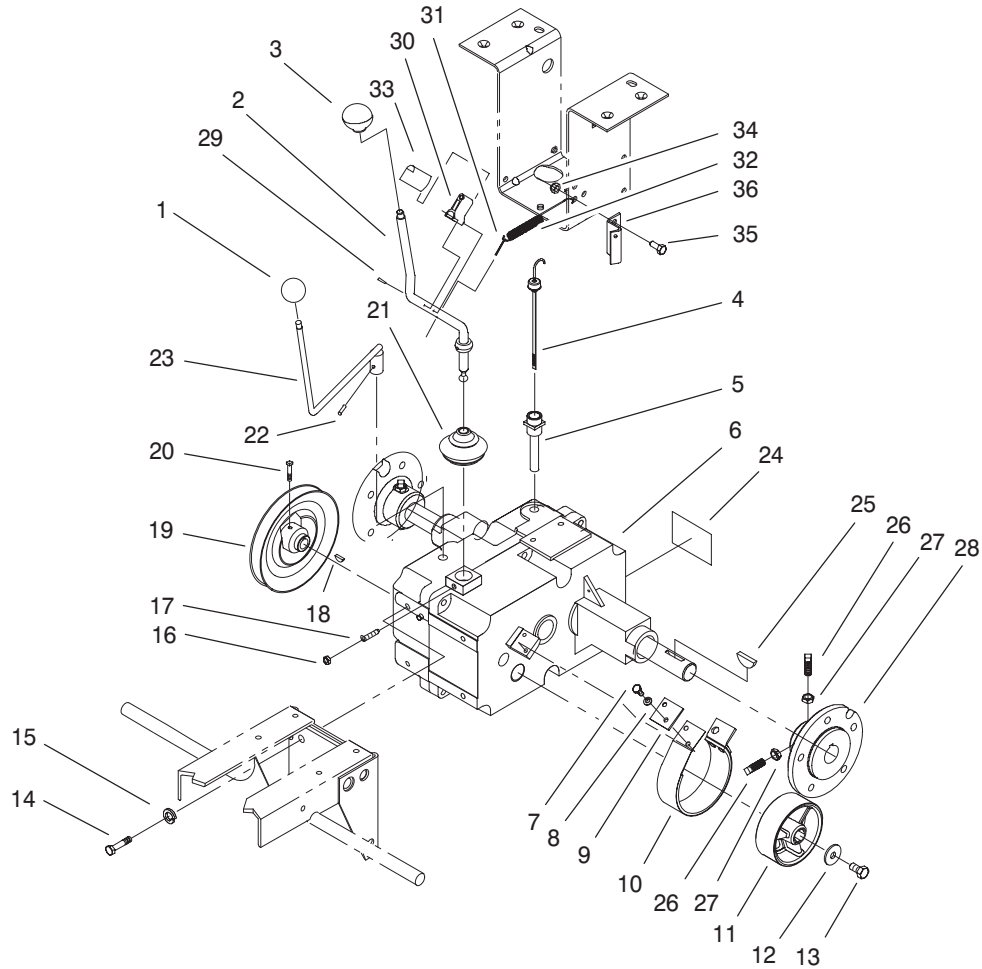

Ref. No.	Part No.	Qty.	Description

Sheet No.:14

Transaxle Assembly

Ref. No.	Part No.	Qty.	Description
1	83-2710	1	Knob
2	95-7684	1	ASM - Rod, Shift
3	108758	1	Knob
4	101847-03	1	Dipstick
5	102703	1	Trans Nipple
6	94-6670	1	Transmission ASM 8 Spd 4 (only on: 73429)
6	94-6671	1	Transmission ASM 8 Spd 8 (only on: 73449)
7	321-3	2	Screw-HH
8	3253-3	2	Washer-Lock/Sp
9	94-6696-03	1	Plate Brake
10	9593	1	Brake Band Assy
11	106719	1	Brake Drum
12	2844	1	Washer
13	110234	1	Hhcs
14	323-5	4	Screw-HH
15	3253-21	4	Washer-Lock/Sp
16	3217-5	1	Nut-Hex
17	1239	1	Set Screw
18	937221	1	Hi Pro Key
19	106165	1	Pulley Trans
20	3242-2	1	Sq Hd Ss
21	3577	1	Dust Cover