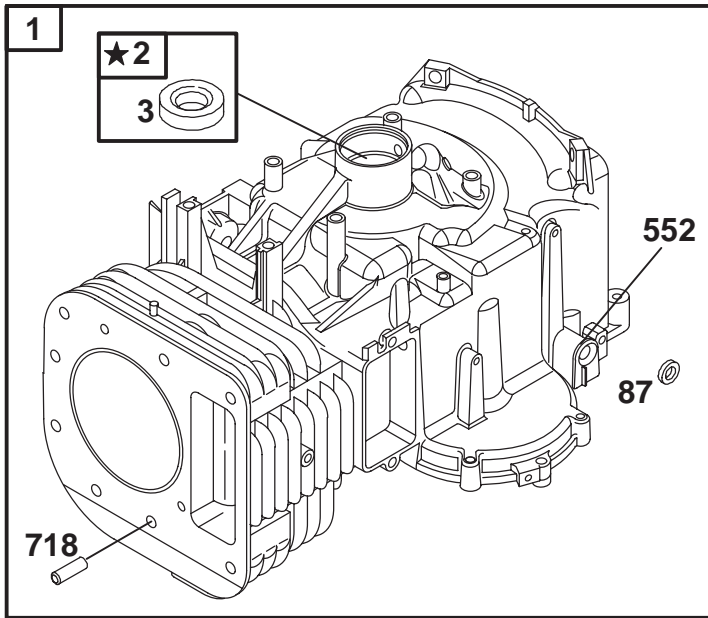

1058 OWNER'S MANUAL

★ **REQUIRES SPECIAL TOOLS TO INSTALL. SEE REPAIR INSTRUCTION MANUAL.**

Assemblies include all parts shown in frames.

ENGINE BRIGGS & STRATTON MODEL 28Q777-0690-E1

Ref. No.	Part No.	Description	No. Used
1	496412	Cylinder Assembly	1
2	399265	Bearing-Cylinder	1
★3	391086	Seal-Oil	1
8	495735	Breather Assembly	1
★9	27803	Gasket-Valve Cover	1
10	94621	Screw-Sem	1
11	281246	Tube-Breather	1
★87	491323	Seal-Governor	1
★116	270920	Seal-Oil Fill Cap	1
230	94927	Washer-Governor Lever	1
284	94903	Screw-Hex. Head	1
306	225020	Shield-Cylinder	1

Ref. No.	Part No.	Description	No. Used
307	94930	Screw-Self Tap	1
523	495230	Cap-Oil Fill	1
★524	281370	Seal-Fill Tube	1
525	496113	Tube-Oil Fill	1
552	491986	Bushing-Gov. Crank	1
		Note: Includes Seal, Ref. No. 87	1
614	93306	Pin-Cotter	1
616	495157	Crank-Governor	1
718	230192	Pin-Dowel	1
847	496415	Fill Group-Oil	1
1058	273683	Owner's Manual	1

★ Included in Gasket Set-Part No. 495993.
Δ Included in Valve Overhaul Kit-Part No. 495992.

● Included in Carburetor Kit-Part No. 499233.
◆ Included in Carburetor Gasket Set-Part No. 690192.