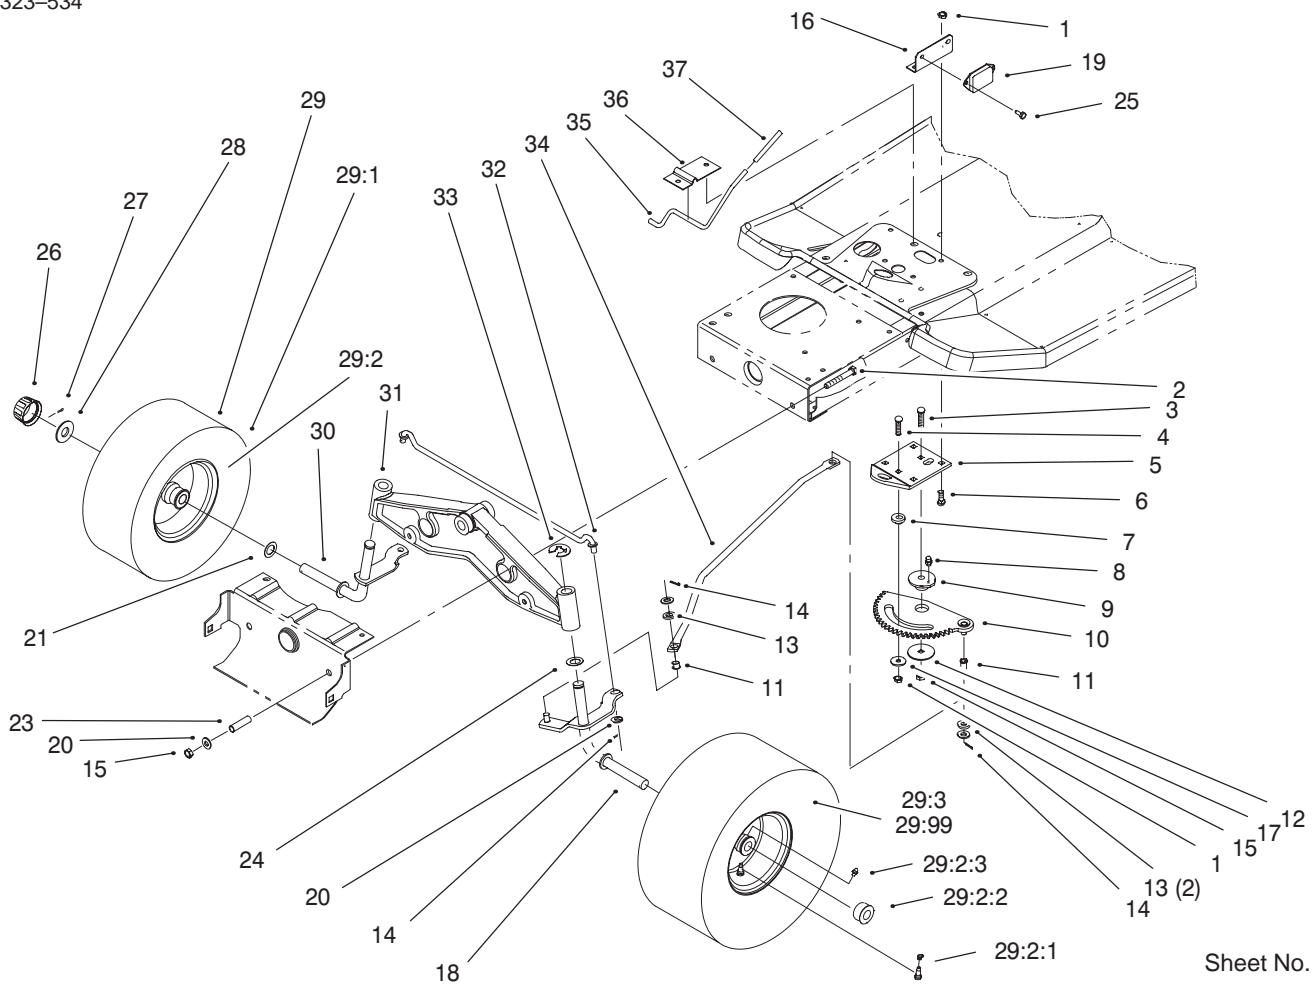

Sheet No.:5

Steering Components Assembly

Ref. No.	Part No.	Qty.	Description
1	3296-29	5	Nut-Lock
2	323-13	2	Screw-HH
3	3231-4	1	Screw-CARR
4	3230-3	1	Screw-CARR
5	88-5130-03	1	Bracket-Steering Rack
6	3230-2	4	Screw-CARR
7	88-5010	1	Spacer - Steering Rack
8	302-26	1	Zerk
9	88-4670	1	Bushing - Eccentric
10	88-5200	1	Steering Rack Wa *B
11	52-2891	2	Bushing-Steering Link
12	111419	1	Bearing-Washer
13	3256-25	4	Washer-Flat
14	3272-10	4	Pin-Cotter
15	3296-39	3	Nut-Lock Ni
16	99-2956-03	1	Bracket-Module
17	5-4460	1	Washer-Pivot
18	92-7890-03	1	LH Spindle Wa (only on: 71223)
19	99-3700	1	Module-Nmir
20	3256-24	4	Washer-Flat
21	3-6498	4	Washer-Thrust
23	88-5470	2	Spacer-Front Axle
24	3-6498	2	Washer-Thrust

Ref. No.	Part No.	Qty.	Description
25	9266714	2	Screw-HWH
26	61-9780	2	Cap-Hub
27	3272-12	2	Pin-Cotter
28	28-2480	2	Washer
29		2	Wheel & Tire ASM, 15" (only on: 71226)
29		2	Wheel&tire ASM,Front (only on: 71223)
29:1	99-2988	1	Tire
29:2	99-6829	1	Rim ASM-Welded (only on: 71226)
29:2	88-4370	1	15" Rim ASM (only on: 71223)
29:2:1	232-27	1	Stem-Valve
29:2:2	88-4400	2	Bearing - Wheel (only on: 71223)
29:2:2	110513	2	Bearing-Wheel (only on: 71226)
29:2:3	302-5	1	Fitting-Lube
29:3	232-39	1	Tube (only on: 71226)
29:99	232-39	1	Tube (only on: 71223)
30	92-7889-03	1	RH Spindle Wa
31	99-6844-03	1	Axle-Front
32	88-5380	1	Tie Rod - Steering
33	32151-48	2	E-Ring
34	88-4830	1	Link-Drag