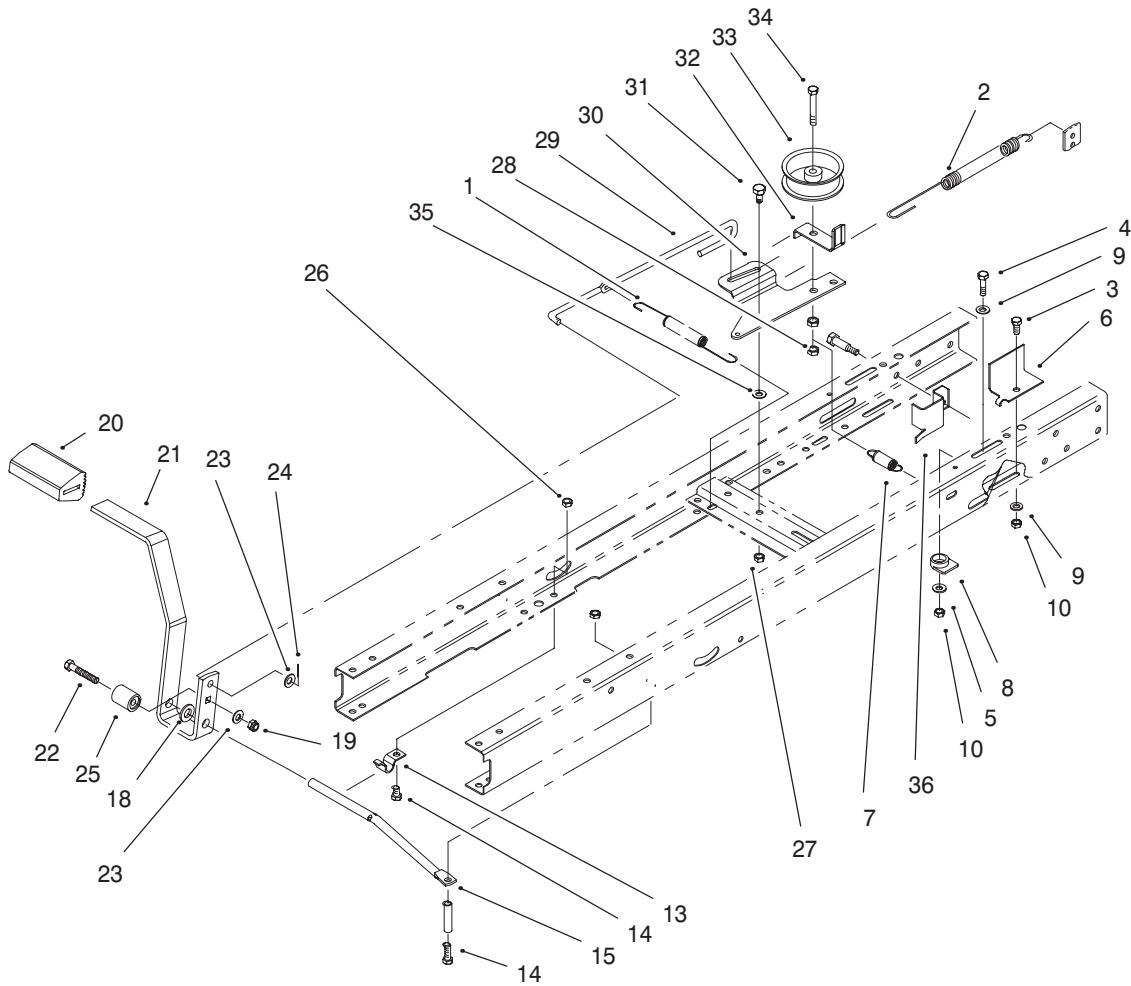

Sheet No.:9

Traction Clutching Components Assembly

Ref. No.	Part No.	Qty.	Description
1	27-8890	1	Spring-Return
2	94-4294	1	Spring - Brake
3	322-3	1	Screw-HH
4	322-6	1	Screw-HH
5	5-4460	1	Washer-Pivot
6	94-5433	1	Bracket - Belt Guide
7	88-6330	1	Spring - Extension
8	84-5610	1	Guide-Cable
9	3256-23	2	Washer-Flat
10	3296-29	2	Nut-Lock
13	88-4810	1	Clamp-Shift Pivot
14	322-3	2	Screw-HH
15	88-5500	1	Rod-Pedal Pivot
18	3256-26	1	Washer-Flat
19	3296-29	1	Nut-Lock
20	65-2920	1	Pad-Pedal
21	88-5000-03	1	Pedal-Clutch/Brake
22	322-10	1	Screw-HH
23	3256-23	2	Washer-Flat
24	3272-10	1	Pin-Cotter
25	99-6836	1	Spacer-Switch
26	3296-29	2	Nut-Lock
27	3296-29	1	Nut-Lock
28	3296-59	2	Nut-Lock Ni
29	88-5270	1	Rod-Clutch/Brake
30	88-6070	1	Arm-Idler

Ref. No.	Part No.	Qty.	Description
31	37-8770	1	Bolt-Shoulder
32	88-5560	1	Guide-Idler Belt
33	88-5680	1	Pulley-Idler
34	323-11	1	Screw-HH
35	5-4460	1	Washer-Pivot
36	94-4926	1	Bracket - Belt Guide