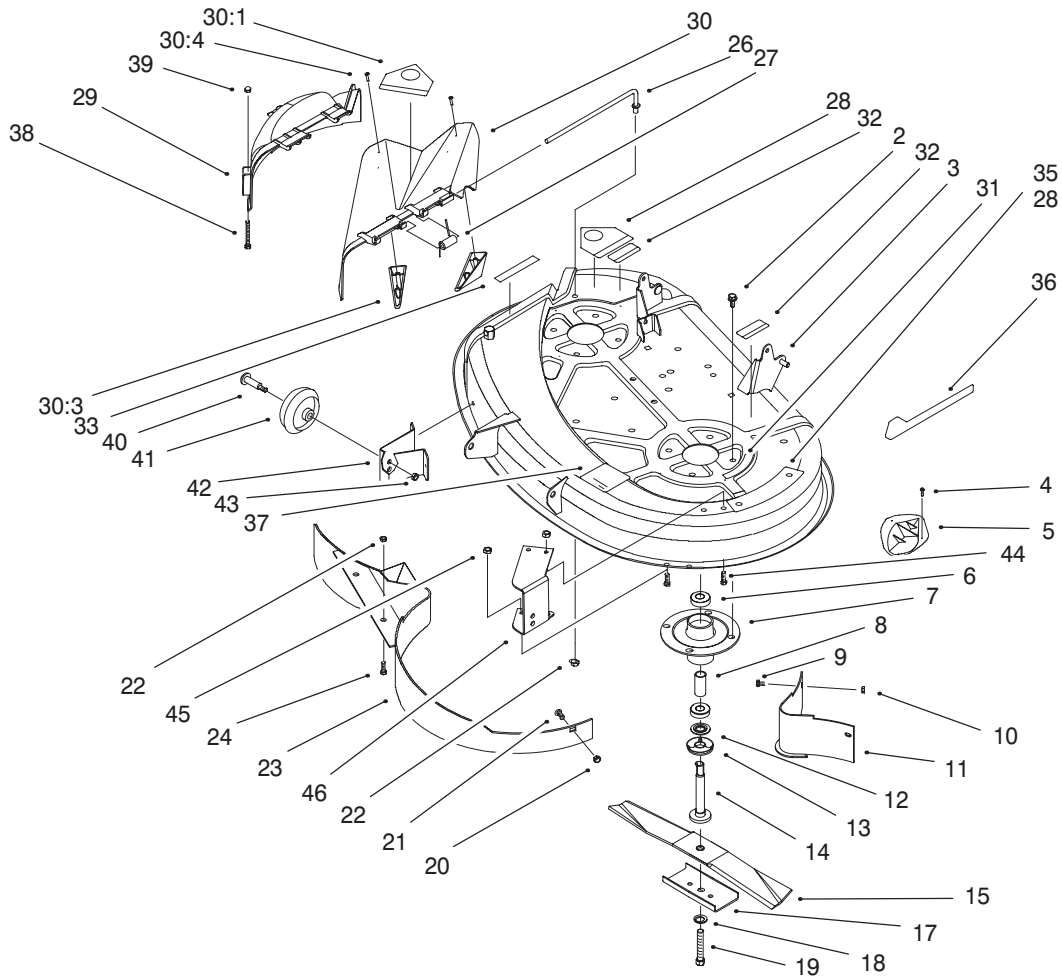

Sheet No.:16

Height of Cut Components Assembly

Ref. No.	Part No.	Qty.	Description
2	32144-41	8	Screw-Taptite
3	99-5847	1	Deck
3	99-5846	1	Deck ASM-Service, Intl (only on: 71226)
4	32144-111	8	Screw-PPH
5	76-2160	4	Kicker Plate
6	38-7820	4	Bearing-Ball
7	88-4510	2	Spindle-Diecast Aluminum
8	62-3661	2	Bearing Spacer
9	321-4	2	Screw-HH
10	3296-42	2	Nut-Lock
11	79-1640-03	1	Baffle Wa
12	80-4380	2	Spacer
13	80-4360	2	Shield-Bearing
14	80-4341	2	Spindle Shaft
15	79-3061	2	Blade-19.32 Rec
17	80-0510-03	2	Blade Stiffener
18	3290-465	2	Washer-Belleville
19	26-0671	2	Screw-Blade
20	3296-29	1	Nut-Lock
21	3230-1	1	Screw-CARR
22	3296-39	3	Nut-Lock Ni
23	79-1600-03	1	Baffle Wa

Ref. No.	Part No.	Qty.	Description
24	323-5	2	Screw-HH
26	95-1661	1	Rod - Pivot
27	57-6950	1	Spring
28	93-7010	2	Decal - Danger (only on: 71226)
28	93-1122	1	Decal - Danger (only on: 71223)
29	88-4430	1	Recycler Cover
30	93-7695	1	ASM - 38" Deflector, Intl (only on: 71226)
30	100-6201	1	ASM - Deflector, 38" (only on: 71223)
30:1	93-1122	1	Decal - Danger (only on: 71223)
30:1	93-7010	1	Decal - Danger (only on: 71226)
30:3	93-7696	2	Kicker - Ce
30:4	93-0231	4	Screw - PPH
31	93-6677	1	Decal - Shield Danger (only on: 71226)
31	68-3660	1	Decal - Shield Danger (only on: 71223)
32	55-4300	2	Decal (only on: 71223)
32	93-6674	2	Decal - Warning (only on: 71226)