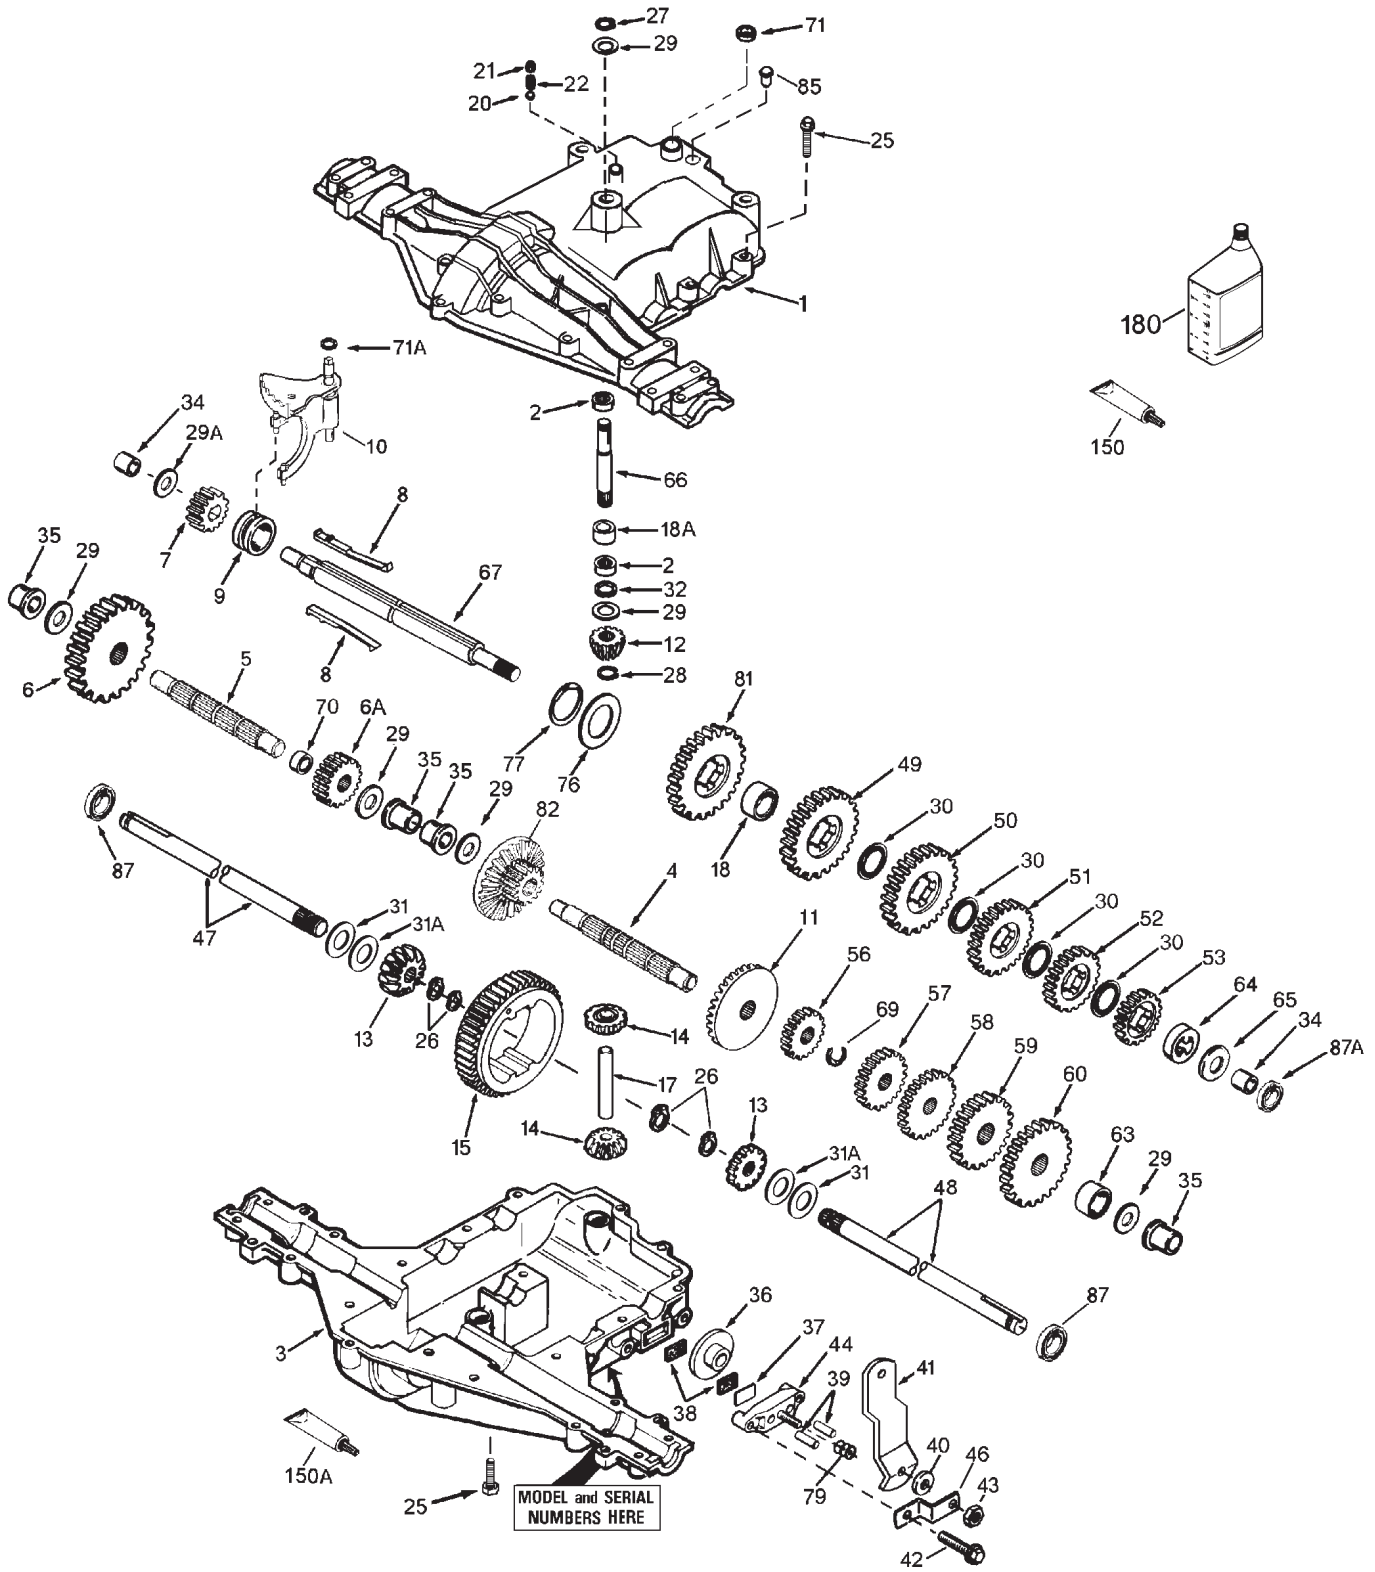

PEERLESS TRANSAXLE MODEL MST 205-509

PEERLESS TRANSAXLE MODEL MST 205-509

Ref. No.	Part No.	Description	No. Used
1	772137	Transaxle Cover	1
2	780086A	Needle Bearing	2
3	770123	Transaxle Case	1
4	776395	Countershaft	1
5	776397	Output Shaft	1
6	778331	Spur Gear (38 teeth)	1
6A	778332	Spur Gear (15 teeth-steel)	1
7	778330	Spur Gear (11 teeth-steel)	1
8	792136A	Shift Key	2
9	784352	Shift Collar	1
10	784378	Shift Rod & Fork	1
11	778334	Bevel Gear (30 teeth)	1
12	778309	Input Bevel Pinion (13 teeth)	1
13	778327	Bevel Gear (16 teeth-steel)	2
14	778327	Bevel Gear (16 teeth-steel) (Incl. 14)	2
15	778312A	Ring Gear (43 teeth)	1
17	786139	Drive Pin	1
18	786102	Spacer	1
18A	786175	Spacer	1
20	792077	Ball 5/16" dia	1
21	792078	Set Screw	1
22	792079	Spring	1
25	792073	Screw	18
26	792125	Retaining Ring (pkg of 2)	4
27	792035	Retaining Ring	1
28	788040	Retaining Ring	1
29	780072	Washer	6
29A	780160	Washer	1
30	780108	Washer	4
31	780001	Washer (.056 wide) (USE AS NEEDED)	2
31A	780195	Flat Washer (.062 wide)	2
32	788083	Oil Seal	1
34	780194	Bushing	2
35	780193	Flanged Bushing	4
36	790075	Brake Disk	1
37	790007	Brake Pad Plate	1
38	799021	Brake Pad (pkg of 2)	2

Ref. No.	Part No.	Description	No. Used
39	786026	Dowel Pin	2
40	792076A	Flat Washer	1
41	790080	Brake Lever	1
42	792073	Screw	2
43	792075	Locknut	1
44	790025	Brake Pad Holder	1
46	786086	Brake Lever Bracket	1
47	774690	Axle (11-15/16" long)	1
48	774691	Axle (16-1/2" long)	1
49	778356	Spur Gear (29 teeth-steel)	1
50	778354	Spur Gear (23 teeth-steel)	1
51	778344	Spur Gear (20 teeth)	1
52	778350	Spur Gear (16 teeth-steel)	1
53	778346	Spur Gear (15 teeth-steel)	1
56	778355	Spur Gear (11 teeth-steel)	1
57	778353	Spur Gear (17 teeth-steel)	1
58	778343	Spur Gear (20 teeth)	1
59	778349	Spur Gear (24 teeth-steel)	1
60	778345	Spur Gear (25 teeth)	1
63	786071	Countershaft Spacer	1
64	786072	Brake Shaft Spacer	1
65	780189	Washer	1
66	776394	Input Shaft	1
67	776396	Shifter & Brake Shaft	1
69	792170	Retaining Ring	1
70	786172	Spacer	1
71	788069	Square Cut Ring	1
71A	788092	"O" Ring	1
76	780090	Washer	1
77	788078A	Inverted Retaining Ring	1
79	792144	Spring	1
81	778338	Spur Gear (27 teeth)	1
82	778333	Bevel & Spur Gear (30 & 13 teeth)	1
85	792154	Pipe Plug	1
87	788088	Oil Seal	2
87A	788089	Oil Seal	1
150	788093	Liquid Gasket RTV Silicone	1
150A	788094	Liquid Gasket Loctite #242	1
180	730229A	Gear Oil 80W90	1