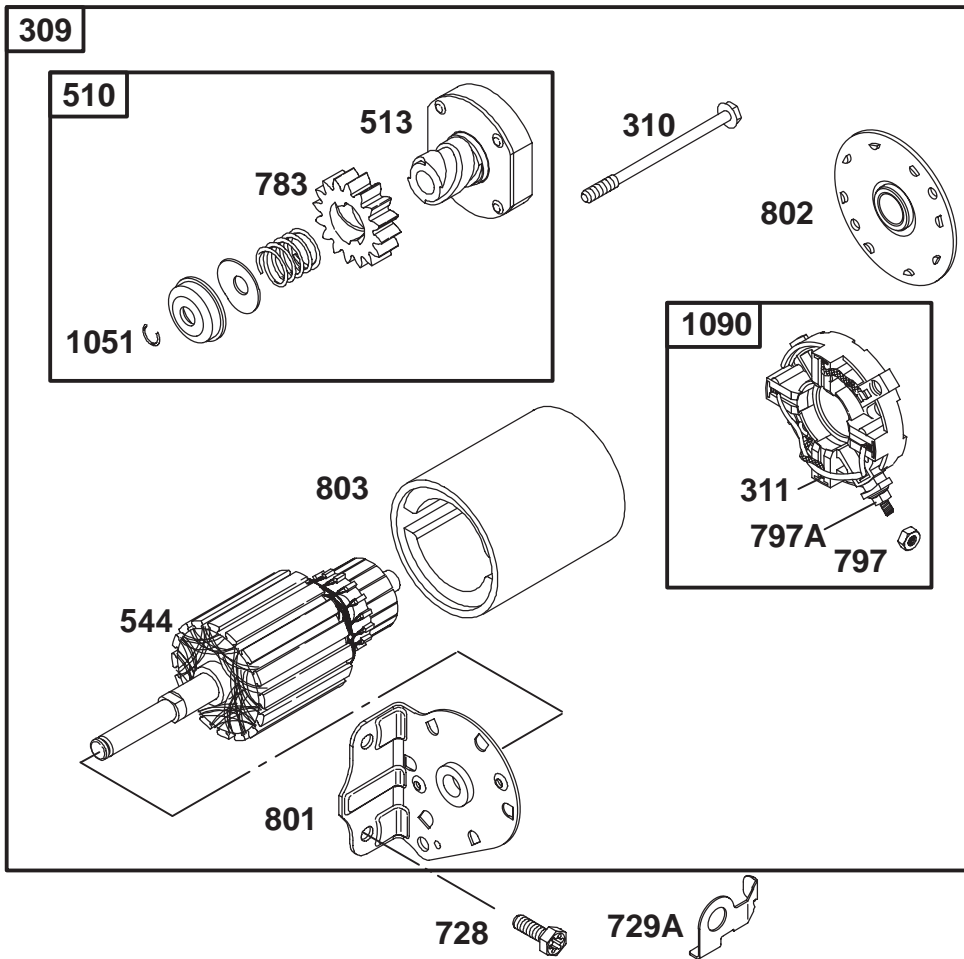

ENGINE BRIGGS & STRATTON MODEL 28Q777-0690-E1

Ref. No.	Part No.	Description	No. Used
309	693551	Motor-Starter	1
310	94003	Screw (Starter Motor)	1
311	497608	Brush Set	1
510	693699	Drive-Starter	1
513	398003	Clutch-Drive	1
544	497603	Armature-Starter	1
728	94951	Screw (Starter Motor Mounting)	1
729A	225170	Clip-Wire	1

Ref. No.	Part No.	Description	No. Used
783	693713	Starter-Pinion (Steel)	1
797	92278	Nut (Starter Terminal)	1
797A	693167	Nut (Starter Terminal)	1
801	497626	Cap-Drive	1
802	497607	Cap-End	1
803	693757	Housing-Starter	1
1051	263080	Ring-Retainer	1
1090	497605	Retainer-Brush	1

★ Included in Gasket Set-Part No. 495993.
△ Included in Valve Overhaul Kit-Part No. 495992.

● Included in Carburetor Kit-Part No. 499233.
◆ Included in Carburetor Gasket Set-Part No. 690192.