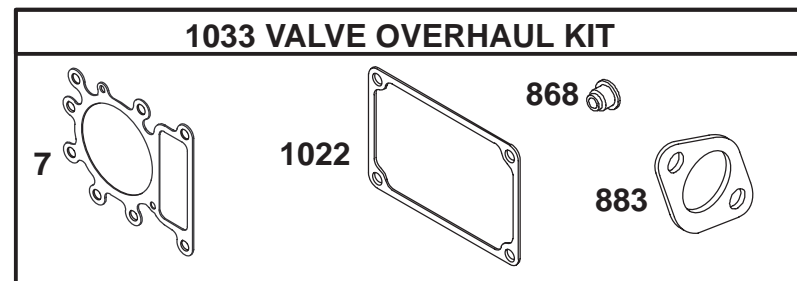

Assemblies include all parts shown in frames.

ENGINE BRIGGS & STRATTON MODEL 28Q777-0690-E1

Ref. No.	Part No.	Description	No. Used
★3	391086	Seal-Oil	1
△★7	273280	Gasket-Cylinder Head	1
★9	27803	Gasket-Valve Cover	1
★12	271916	Gasket-Crankcase (.015" Thick)	1
★	271997	Gasket-Crankcase (.005" Thick)	1
★	271996	Gasket-Crankcase (.009" Thick)	1
★20	291675	Seal-Oil	1
●51A	273650	Gasket-Carburetor	1
★87	491323	Seal-Governor	1
●93	281346	Bushing-Throttle Shaft	1
●95	94098	Screw-Throttle	1
●104	231789	Pin-Float Hinge	1
●105	231855	Valve-Inlet Needle	1
●106	231854	Seat-Inlet	1
★116	270920	Seal-O-Ring	1
●117	232118	Jet-Main	1

Ref. No.	Part No.	Description	No. Used
121	499233	Carburetor Kit	1
●127		Plug-Welch (Sold in Kit Only).	1
●◆137	281165	Gasket-Float Bowl	1
●◆138	281164	Washer-Float Bowl	1
●142	232117	Nozzle-Carburetor	1
★176	281106	Gasket-Air Cleaner	1
358	495993	Gasket Set	1
★524	281370	Seal-Fill Tube	1
●634	494453	Seal-Spring Assembly	1
●634A	494455	Seal-Spring Assembly	1
△★868	494435	Seal-Valve	1
△★883	272293	Gasket-Exhaust	1
977	690192	Carburetor Gasket Set	1
●987	281166	Seal-Throttle Shaft	1
△★1022	272475	Gasket-Rocker Cover	1
1033	495992	Kit-Valve Overhaul	1

★ Included in Gasket Set-Part No. 495993.
△ Included in Valve Overhaul Kit-Part No. 495992.

● Included in Carburetor Kit-Part No. 499233.
◆ Included in Carburetor Gasket Set-Part No. 690192.