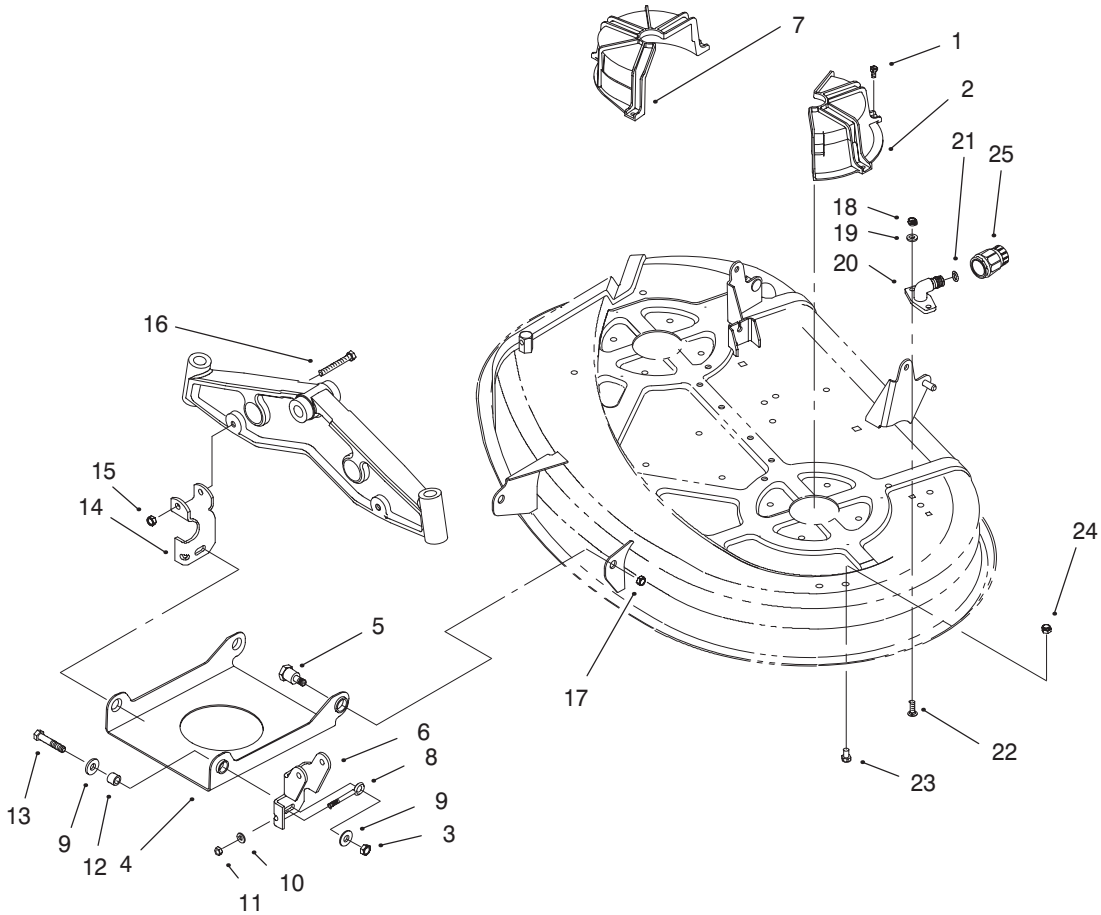

Sheet No.:18

Height of Cut Components Assembly

Ref. No.	Part No.	Qty.	Description
1	32104-76	5	Screw-Acorn Slot
2	88-4030	1	LH Deck Belt Guide
3	3296-39	2	Nut-Lock Ni
4	93-3881-03	1	Frt Deck Susp Pan
5	94-5823	2	Bolt - Shoulder
6	94-1971-03	1	Brkt - LH Deck Susp
7	88-4020	1	RH Deck Belt Guide
8	61-9980	2	Screw-Adjusting
9	80-6990	4	Washer-Hardened
10	3256-22	2	Washer-Flat
11	3296-42	2	Nut-Lock
12	93-9847	2	Spacer
13	323-9	2	Screw-HH
14	94-1970-03	1	Brkt-RH Deck Susp
15	3296-29	2	Nut-Lock
16	322-12	2	Screw-HH
17	3296-23	2	Nut-Lock Ni
18	3296-16	2	Nut-Lock
19	3256-1	2	Washer-Flat
20	95-2747	1	Fitting-Washout
21	46-6290	1	O-Ring
22	3229-1	2	Screw-CARR
23	322-1	2	Screw-HH (only on: 71223)
24	3296-29	2	Nut-Lock (only on: 71223)

Ref. No.	Part No.	Qty.	Description
25	95-3270	1	Connector-Hose (only on: 71223)