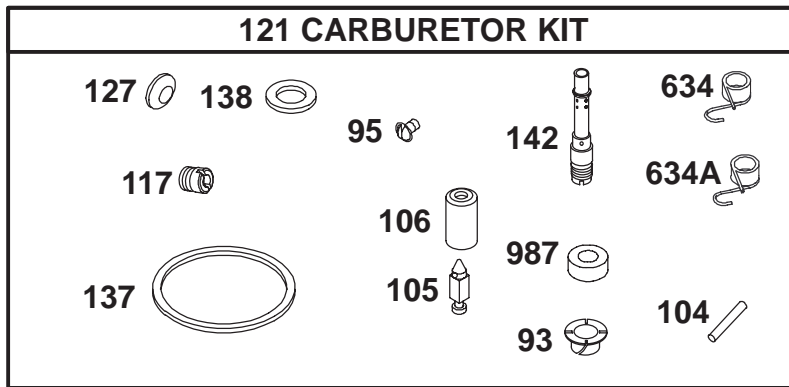

Assemblies include all parts shown in frames.

ENGINE BRIGGS & STRATTON MODEL 28Q777-0690-E1

Ref. No.	Part No.	Description	No. Used
★3	391086	Seal-Oil	1
△★7	273280	Gasket-Cylinder Head	1
★9	27803	Gasket-Valve Cover	1
★12	271916	Gasket-Crankcase (.015" Thick)	1
★	271997	Gasket-Crankcase (.005" Thick)	1
★	271996	Gasket-Crankcase (.009" Thick)	1
★20	291675	Seal-Oil	1
●51A	273650	Gasket-Carburetor	1
★87	491323	Seal-Governor	1
●93	281346	Bushing-Throttle Shaft	1
●95	94098	Screw-Throttle	1
●104	231789	Pin-Float Hinge	1
●105	231855	Valve-Inlet Needle	1
●106	231854	Seat-Inlet	1
★116	270920	Seal-O-Ring	1
●117	232118	Jet-Main	1

Ref. No.	Part No.	Description	No. Used
121	499233	Carburetor Kit	1
●127		Plug-Welch (Sold in Kit Only).	1
●◆137	281165	Gasket-Float Bowl	1
●◆138	281164	Washer-Float Bowl	1
●142	232117	Nozzle-Carburetor	1
★176	281106	Gasket-Air Cleaner	1
358	495993	Gasket Set	1
★524	281370	Seal-Fill Tube	1
●634	494453	Seal-Spring Assembly	1
●634A	494455	Seal-Spring Assembly	1
△★868	494435	Seal-Valve	1
△★883	272293	Gasket-Exhaust	1
977	690192	Carburetor Gasket Set	1
●987	281166	Seal-Throttle Shaft	1
△★1022	272475	Gasket-Rocker Cover	1
1033	495992	Kit-Valve Overhaul	1

★ Included in Gasket Set-Part No. 495993.
△ Included in Valve Overhaul Kit-Part No. 495992.

● Included in Carburetor Kit-Part No. 499233.
◆ Included in Carburetor Gasket Set-Part No. 690192.