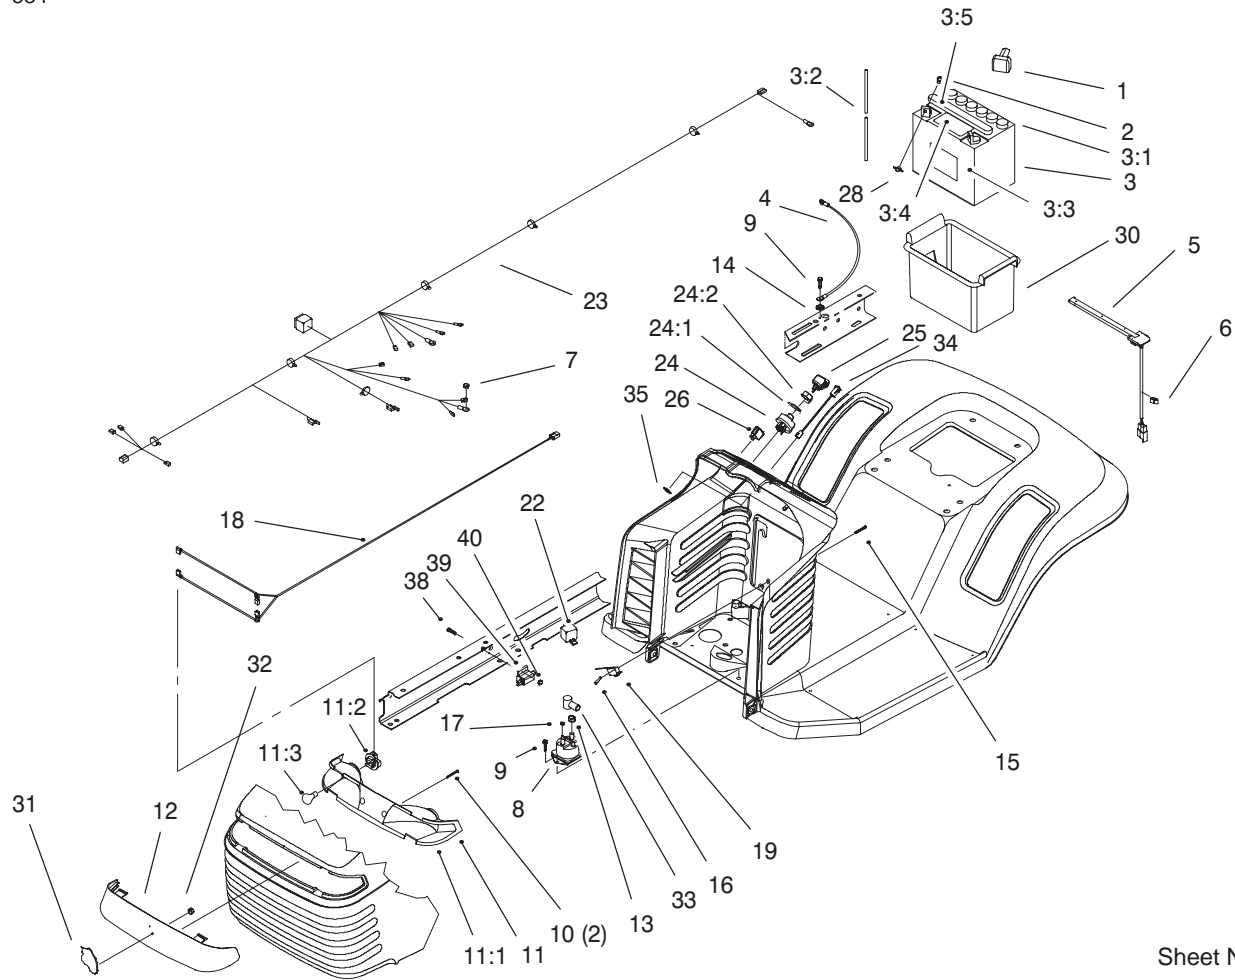

Sheet No.:20

Electrical Components Assembly

Ref. No.	Part No.	Qty.	Description
1	28-8080	1	Boot-Terminal
2	321-4	2	Screw-HH
3	80-2600	1	Battery
3:1	218-560	6	Cap-Battery
3:2	56-2540	1	Tube-Batt
			Drain/80-2600
3:3	93-6668	1	Decal - Battery
3:4	93-7276	1	Decal - Danger
3:5	93-9354	1	Decal - Danger
4	44-8110	1	Wire ASM
5	38-1420	1	Switch-Seat
6	702366	1	Clip-Wire Retainer
7	32149-2	1	Nut-Keps
8	28-4210	1	Solenoid
9	9266714	3	Screw-HWH
10	32144-32	2	Screw
11	88-3970	1	Reflector & Lamp ASM
11:1	111686	2	Socket-Light
11:2	7228	2	Bulb -No. 1156
11:3	93-8741	1	Reflector
12	88-3960	1	Lens-Headlight
13	32149-1	2	Nut-Keps
14	3255-7	2	Washer-Lock/Ext
15	93-0539	2	Screw-HH
16	3290-354	1	Nut-Speed
17	32149-8	2	Keps Nut

Ref. No.	Part No.	Qty.	Description
18	99-1935	1	Harness-Headlight
19	88-9932	1	Switch-Micro
22	98-7249	1	Relay-Spdt
23	99-6841	1	Harness-Wire, Gear
24	88-9830	1	Switch-Ignition
24:1	3254-5	1	Washer-Lock/Int
24:2	218-461	1	Nut-HH
25	63-8360	1	Key-Ignition w/Shield
26	92-8875	1	Switch - Rocker
28	32103-22	2	Nut-Wing
30	88-4040	1	Box-Battery
31	80-2240	1	Emblem-Grille
			Whlhorse
32	3290-299	1	Clip
33	94-5362	1	Boot - Terminal
			Insulator
34	95-7652	1	Light - Indicator
35	99-6059	1	Clip-Retainer
38	3274-14	2	Screw-HSH
39	65-7410	1	Switch - Single Pole
40	3296-2	2	Nut-Lock