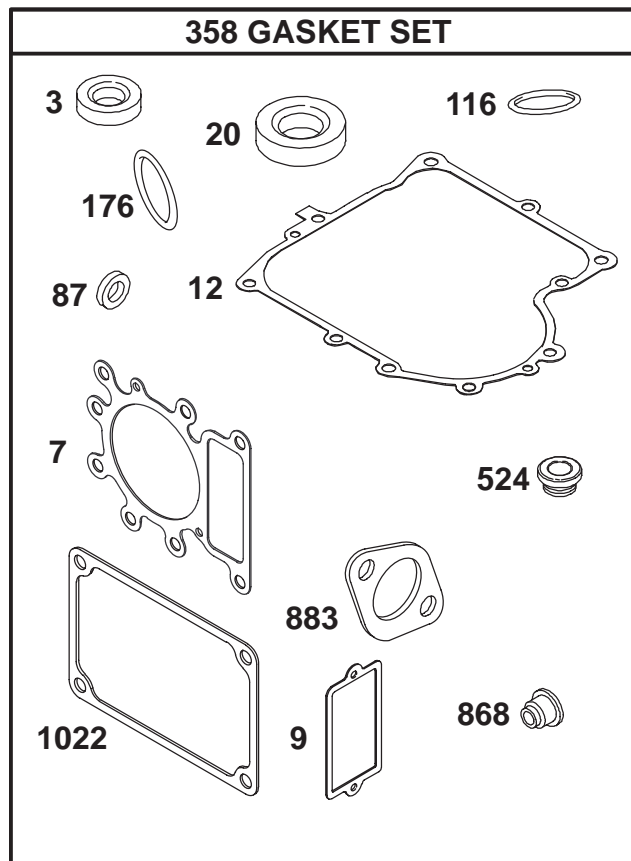

Assemblies include all parts shown in frames.

ENGINE BRIGGS & STRATTON MODEL 28Q777-0690-E1

Ref. No.	Part No.	Description	No. Used
★3	391086	Seal-Oil	1
△★7	273280	Gasket-Cylinder Head	1
★9	27803	Gasket-Valve Cover	1
★12	271916	Gasket-Crankcase (.015" Thick)	1
★	271997	Gasket-Crankcase (.005" Thick)	1
★	271996	Gasket-Crankcase (.009" Thick)	1
★20	291675	Seal-Oil	1
●51A	273650	Gasket-Carburetor	1
★87	491323	Seal-Governor	1
●93	281346	Bushing-Throttle Shaft	1
●95	94098	Screw-Throttle	1
●104	231789	Pin-Float Hinge	1
●105	231855	Valve-Inlet Needle	1
●106	231854	Seat-Inlet	1
★116	270920	Seal-O-Ring	1
●117	232118	Jet-Main	1

Ref. No.	Part No.	Description	No. Used
121	499233	Carburetor Kit	1
●127		Plug-Welch (Sold in Kit Only).	1
●◆137	281165	Gasket-Float Bowl	1
●◆138	281164	Washer-Float Bowl	1
●142	232117	Nozzle-Carburetor	1
★176	281106	Gasket-Air Cleaner	1
358	495993	Gasket Set	1
★524	281370	Seal-Fill Tube	1
●634	494453	Seal-Spring Assembly	1
●634A	494455	Seal-Spring Assembly	1
△★868	494435	Seal-Valve	1
△★883	272293	Gasket-Exhaust	1
977	690192	Carburetor Gasket Set	1
●987	281166	Seal-Throttle Shaft	1
△★1022	272475	Gasket-Rocker Cover	1
1033	495992	Kit-Valve Overhaul	1

★ Included in Gasket Set-Part No. 495993.
△ Included in Valve Overhaul Kit-Part No. 495992.

● Included in Carburetor Kit-Part No. 499233.
◆ Included in Carburetor Gasket Set-Part No. 690192.