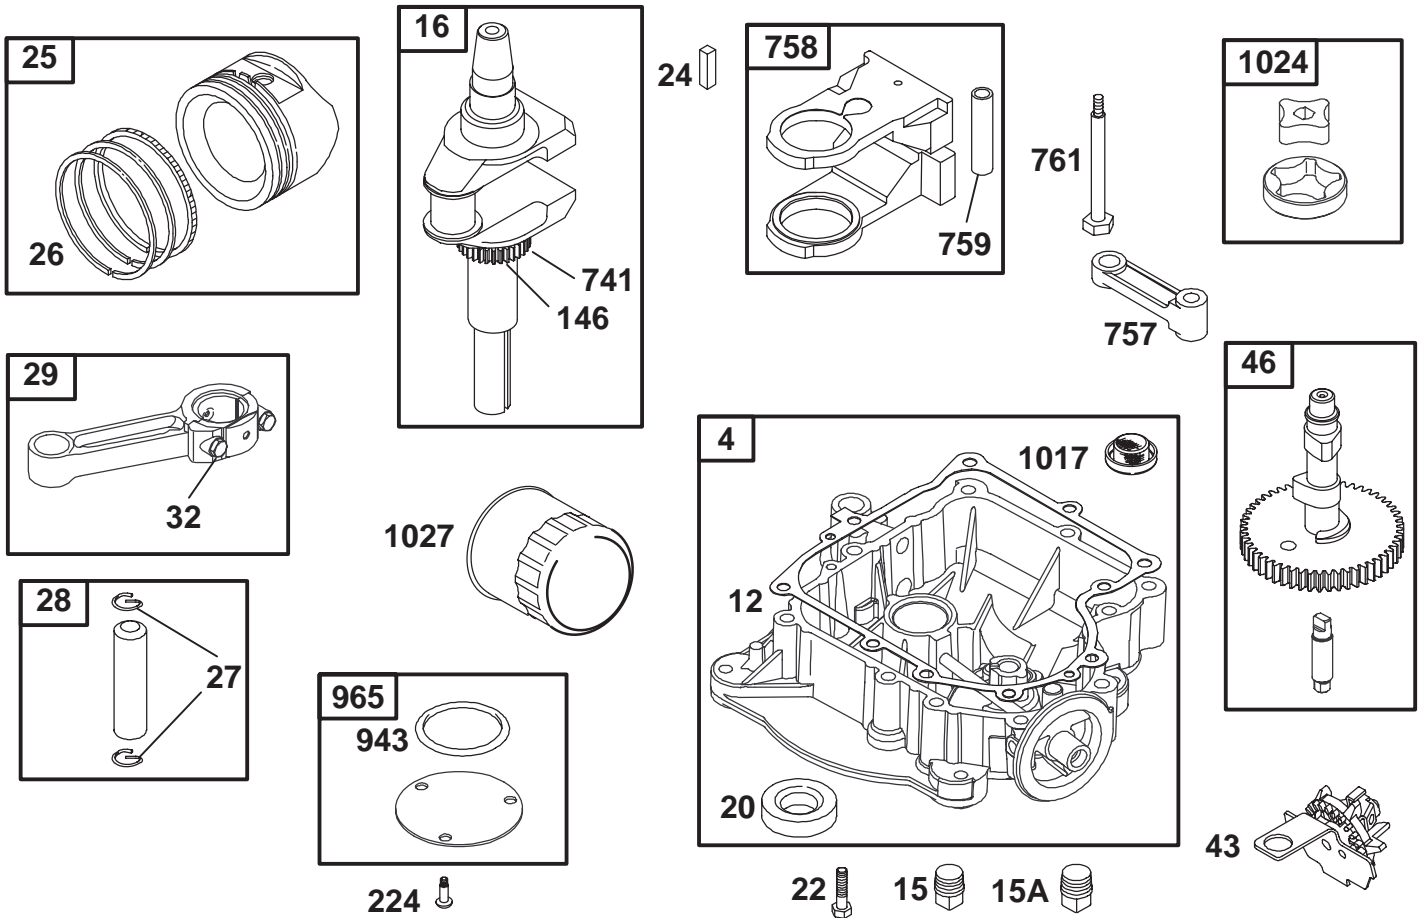

ENGINE BRIGGS & STRATTON MODEL 28Q777-0690-E1

Ref. No.	Part No.	Description	No. Used
4	693582	Base-Engine	1
★12	271916	Gasket-Crankcase (.015" Thick, Std.)	1
★	271997	Gasket-Crankcase (.005" Thick)	1
★	271996	Gasket-Crankcase (.009" Thick)	1
15	94239	Plug-Oil Drain	1
15A	91488	Plug-Oil Pressure Switch	1
16	690136	Crankshaft	1
★20	291675	Seal-Oil	1
22	692125	Screw-Sem	1
24	222698	Key-Flywheel	1
25	499284	Piston Assembly (Standard)	1
	499288	Piston Assy. (.010" O.S.)	1
	499292	Piston Assy. (.020" O.S.)	1
	499296	Piston Assy. (.030" O.S.)	1
26	495854	Ring Set (Standard)	1
	495852	Ring Set (.010" O.S.)	1
	495851	Ring Set (.020" O.S.)	1

Ref. No.	Part No.	Description	No. Used
	495855	Ring Set (.030" O.S.)	1
27	263129	Lock-Piston Pin	1
28	498319	Pin-Piston (Standard)	1
	498320	Pin-Piston (.005" O.S.)	1
29	692419	Rod-Connecting (Standard)	1
32	692852	Screw-Conn. Rod	1
43	490815	Governor/Oil Slinger	1
46	693450	Camshaft	1
146	94196	Key-Timing Gear	1
224	691033	Screw-Torx® Hex.	1
741	262932	Gear-Timing	1
757	213998	Link-Counterweight	1
758	499994	Counterweight Assy.	1
759	230787	Pin-Counterweight	1
761	94593	Screw-Counterweight	1
943	280801	Seal-O-Ring	1
965	499613	Cover-Pump	1
1017	491722	Screen-Oil Pump	1
1024	499054	Pump-Oil	1
1027	492932	Filter-Oil	1

★ Included in Gasket Set-Part No. 495993.
Δ Included in Valve Overhaul Kit-Part No. 495992.

● Included in Carburetor Kit-Part No. 499233.
◆ Included in Carburetor Gasket Set-Part No. 690192.