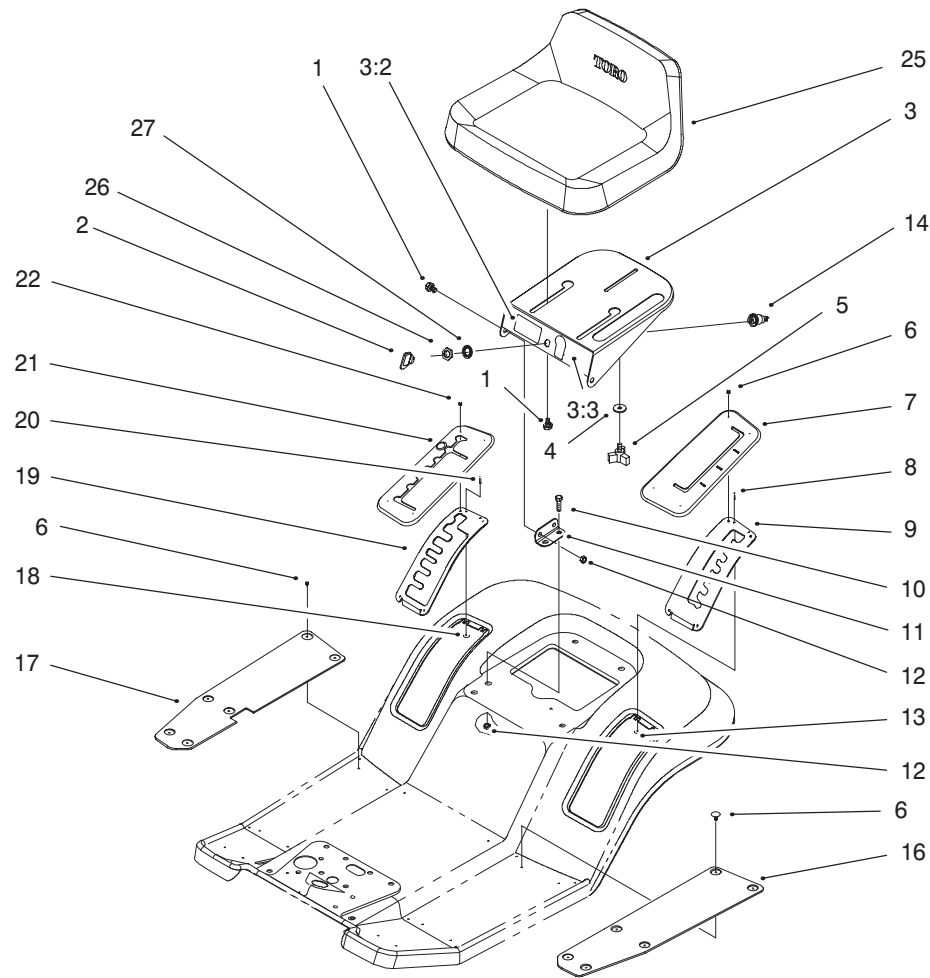

Ref. No.	Part No.	Qty.	Description
33	99-6094	1	Decal - Instruction (only on: 71223)
35	95-0809	1	Decal-Rear Body

Sheet No.:3

Hood & Tower Assembly

Ref. No.	Part No.	Qty.	Description
1	99-1947	1	Tower-Steering
2	94-5565	1	Knob - Shift
3	46-8091	3	Special-HWH
4	3296-42	4	Nut-Lock
5	321-2	4	Screw-HH
6	28-0540	2	Bolt-Shoulder
7	88-6050-03	1	Bracket-LH Hinge
8	3290-496	2	Nut-Retainer
11	94-1984	1	Latch - Pin
12	88-4050	1	Duct-Air
13	46-8090	7	Screw-Plastite
14	92-8650	1	Hood-V-Chassis Toro
14		1	Hood-w/Decal Toro
14:2	92-5748	1	Decal-Air Duct Toro
15	92-5782	3	Foil Tape
16	93-3864-03	1	Shield - Heat
18	88-6040-03	1	Bracket-RH Hinge
19	3290-307	2	Cotter-Hairpin
20	100-7401	1	Rod-Tower Pivot
21	3256-24	2	Washer-Flat
22	3218-3	2	Nut-Jam
23	100-7402	2	Nut-Cap
24	100-7403	2	Washer-Flat
25	88-5190-03	1	Deck Engage Lev Wa
26	3296-29	2	Nut-Lock

Ref. No.	Part No.	Qty.	Description
27	3256-23	2	Washer-Flat
28	322-3	2	Screw-HH
29	100-6247	2	Decal-1638 XI
30	99-8141	1	Decal-Ignition/Lights (only on: 71226)
30	99-8139	1	Decal-Ignition/Lights (only on: 71223)
31	92-2461	1	Decal - Throttle (only on: 71223)
31	92-5730	1	Decal - Throttle (only on: 71226)
32	92-2462	1	Decal - Deck Engage (only on: 71223)
32	93-6673	1	Decal - Deck Engage (only on: 71226)
33	95-0808	1	Decal - Hood Left
34	95-0807	1	Decal - Hood Right
35	99-6837	1	Cable ASM-Deck, 38"
36	9266714	2	Screw-HWH
37	93-3849	1	Brkt-Upper Cable
38	614249	1	Strap-Tie, Small
39	94-1980	2	Foam - Hood
40	100-6221	1	Decal-Service, 71223 (only on: 71223)