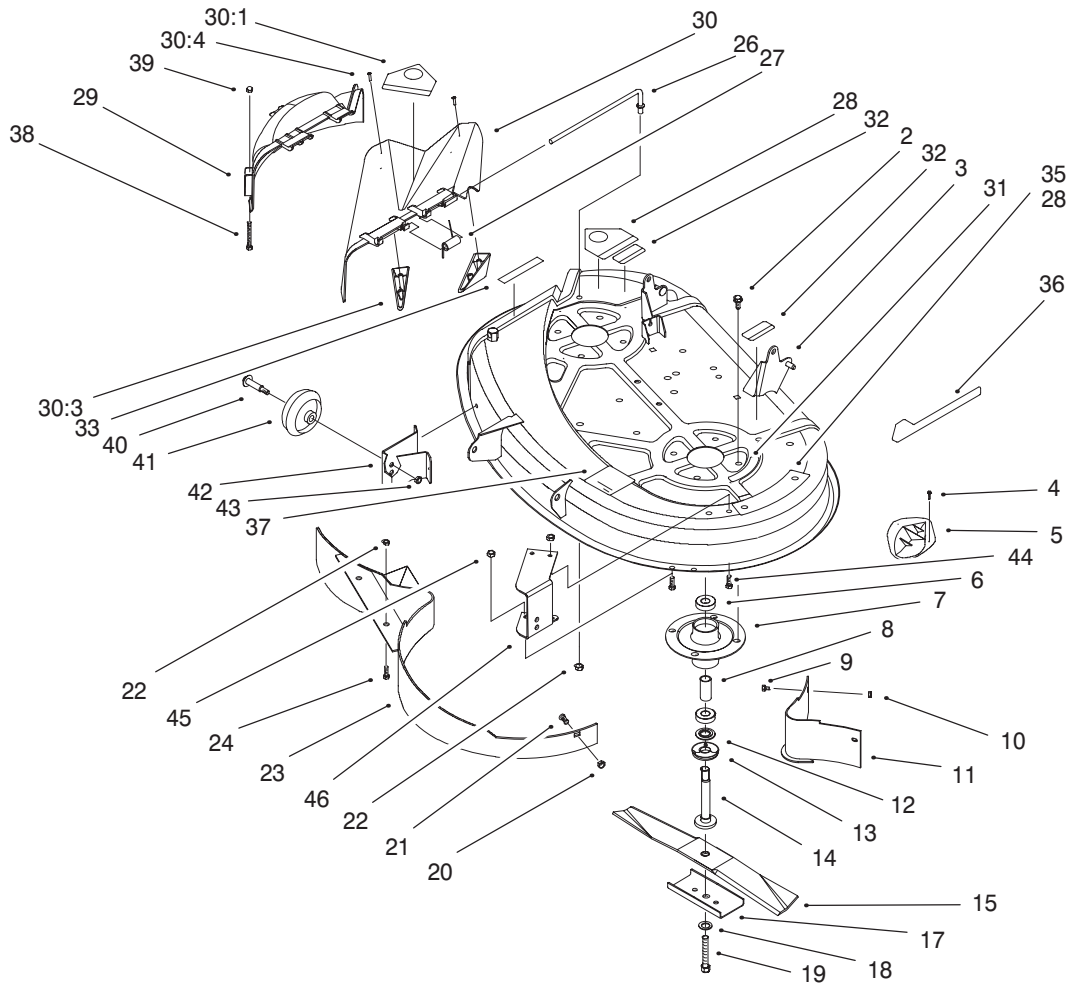

Sheet No.:16

Height of Cut Components Assembly

Ref. No.	Part No.	Qty.	Description
33	93-7009	1	Decal-Deflector Danger (only on: 71226)
33	68-3650	1	Decal-Deflector Danger (only on: 71223)
35	79-3140	1	Decal-Danger (only on: 71223)
36	100-6203	1	Decal-Recycler 38"
37	93-6679	1	Decal - Belt Routing, 38"
38	321-15	2	Screw-HH
39	32111-7	2	Nut-Cap
40	56-6591	2	Wheel Bolt (only on: 71226)
41	701756	2	Wheel-Gage (only on: 71226)
42	88-5740-03	1	RH Whl Deck Brkt (only on: 71226)
43	3296-39	2	Nut-Lock Ni (only on: 71226)
44	322-3	6	Screw-HH (only on: 71226)
45	3296-29	6	Nut-Lock (only on: 71226)

Ref. No.	Part No.	Qty.	Description
46	93-3896-03	1	Brkt,LH Deckwheel (only on: 71226)