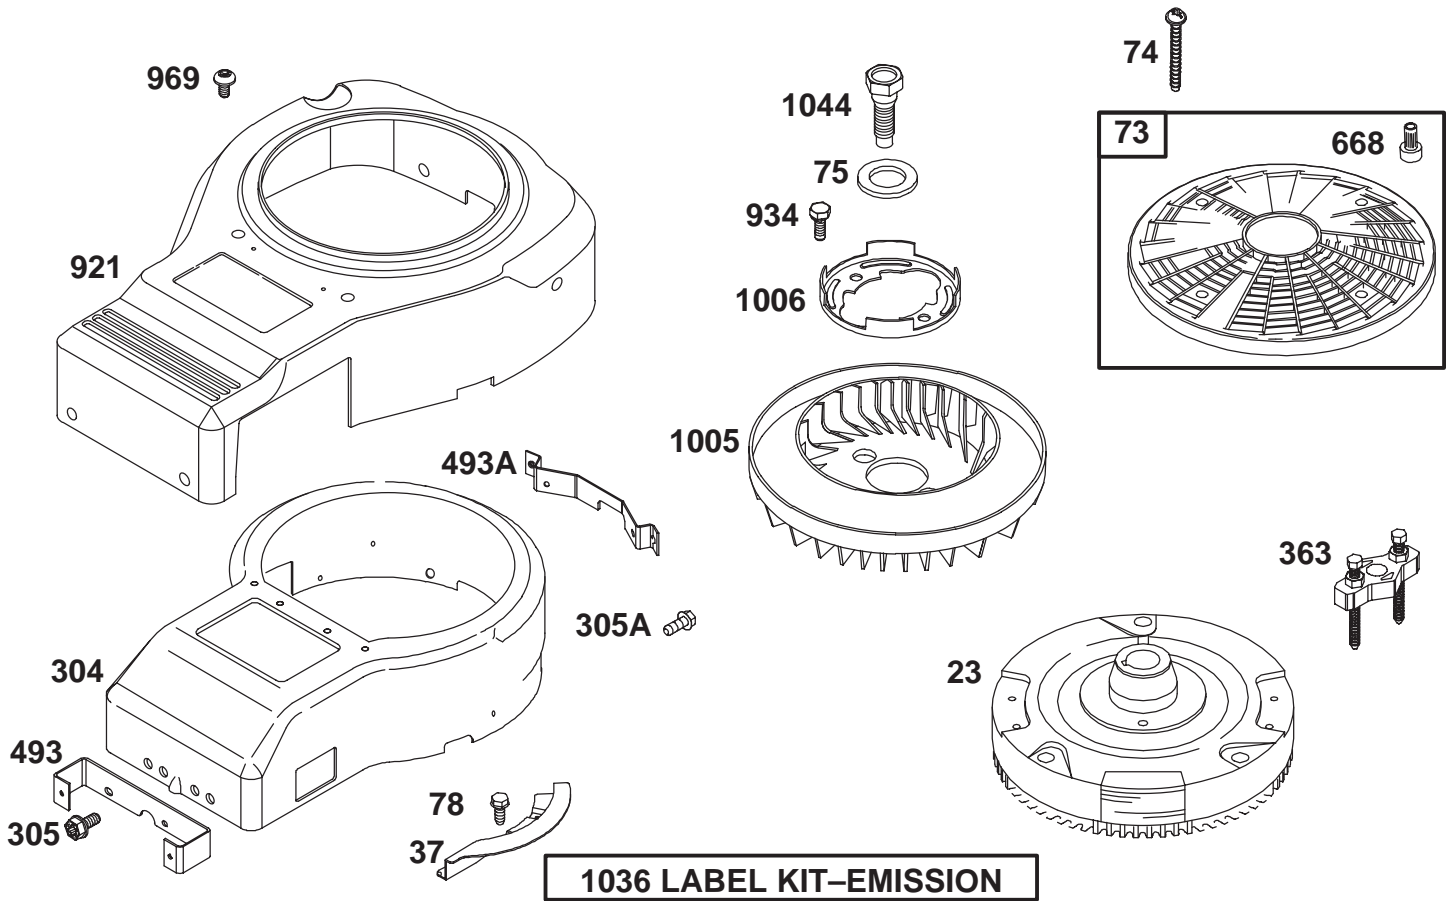

Assemblies include all parts shown in frames.

ENGINE BRIGGS & STRATTON MODEL 28Q777-0690-E1

Ref. No.	Part No.	Description	No. Used
23	693557	Flywheel	1
37	224502	Guard-Flywheel	1
73	494439	Screen-Rotating	1
74	94821	Screw-Sem	1
75	224061	Washer	1
78	94896	Screw-Hex. Head	1
304	225017	Housing-Blower	1
305	690960	Screw-Hex. Head	1
305A	692127	Screw-Torx® Hex.	1
363	19203	Puller-Flywheel	1
493	224968	Bracket-Mounting	1

Ref. No.	Part No.	Description	No. Used
493A	224969	Bracket-Mounting	1
668	280848	Spacer	1
921	225016	Cover-Blower Housing	1
934	94627	Screw-Sem	1
969	94822	Screw-Torx®	1
1005	281400	Fan-Flywheel	1
1006	224413	Retainer-Fan	1
1036	499364	Label Kit-Emission	1
1044	94673	Screw (Flywheel)	1

★ Included in Gasket Set-Part No. 495993.
△ Included in Valve Overhaul Kit-Part No. 495992.

● Included in Carburetor Kit-Part No. 499233.
◆ Included in Carburetor Gasket Set-Part No. 690192.