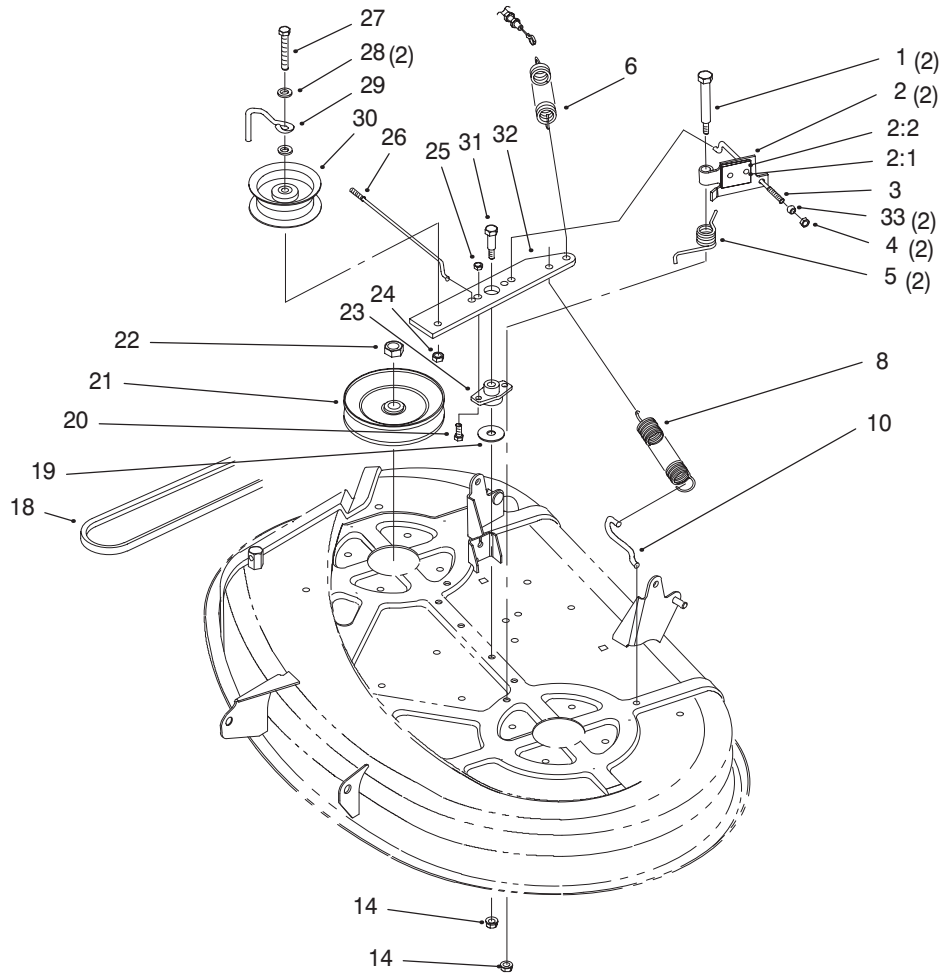

Sheet No.:17

Height of Cut Components Assembly

Ref. No.	Part No.	Qty.	Description
1	88-4590	2	Bolt-Shoulder
2	88-6100	2	Brake ASM
2:1	3290-282	2	Rivet-Stl Pop
2:2	56-9830	1	Pad-Brake
3	88-5550	1	LH Deck Brake Rod
4	3296-42	2	Nut-Lock
5	88-5910	2	Torsion Spring
6	88-6130	1	Deck Engage Spring
8	92-8934	1	Spring - Extension
10	88-5970	1	Hook Return Spring
14	3296-58	3	Nut-Lock Ni
18	88-6250	1	V - Belt
19	3256-68	1	Washer-Flat
20	322-5	2	Screw-HH
21	88-5330	2	Pulley Deck 38"
22	3219-6	2	Nut-Hex
23	88-4980	1	Bushing Idler Arm
24	3296-39	1	Nut-Lock Ni
25	3296-29	2	Nut-Lock
26	88-5540	1	RH Deck Brake Rod
27	323-12	1	Screw-HH
28	3256-24	2	Washer-Flat
29	88-5070	1	Idler Belt Guide
30	88-5630	1	Flat Idler Pulley
31	7-0030	1	Bolt-Shoulder

Ref. No.	Part No.	Qty.	Description
32	88-4870-03	1	Arm Idler Deck
33	67-0710	2	Ball-Swivel Stop