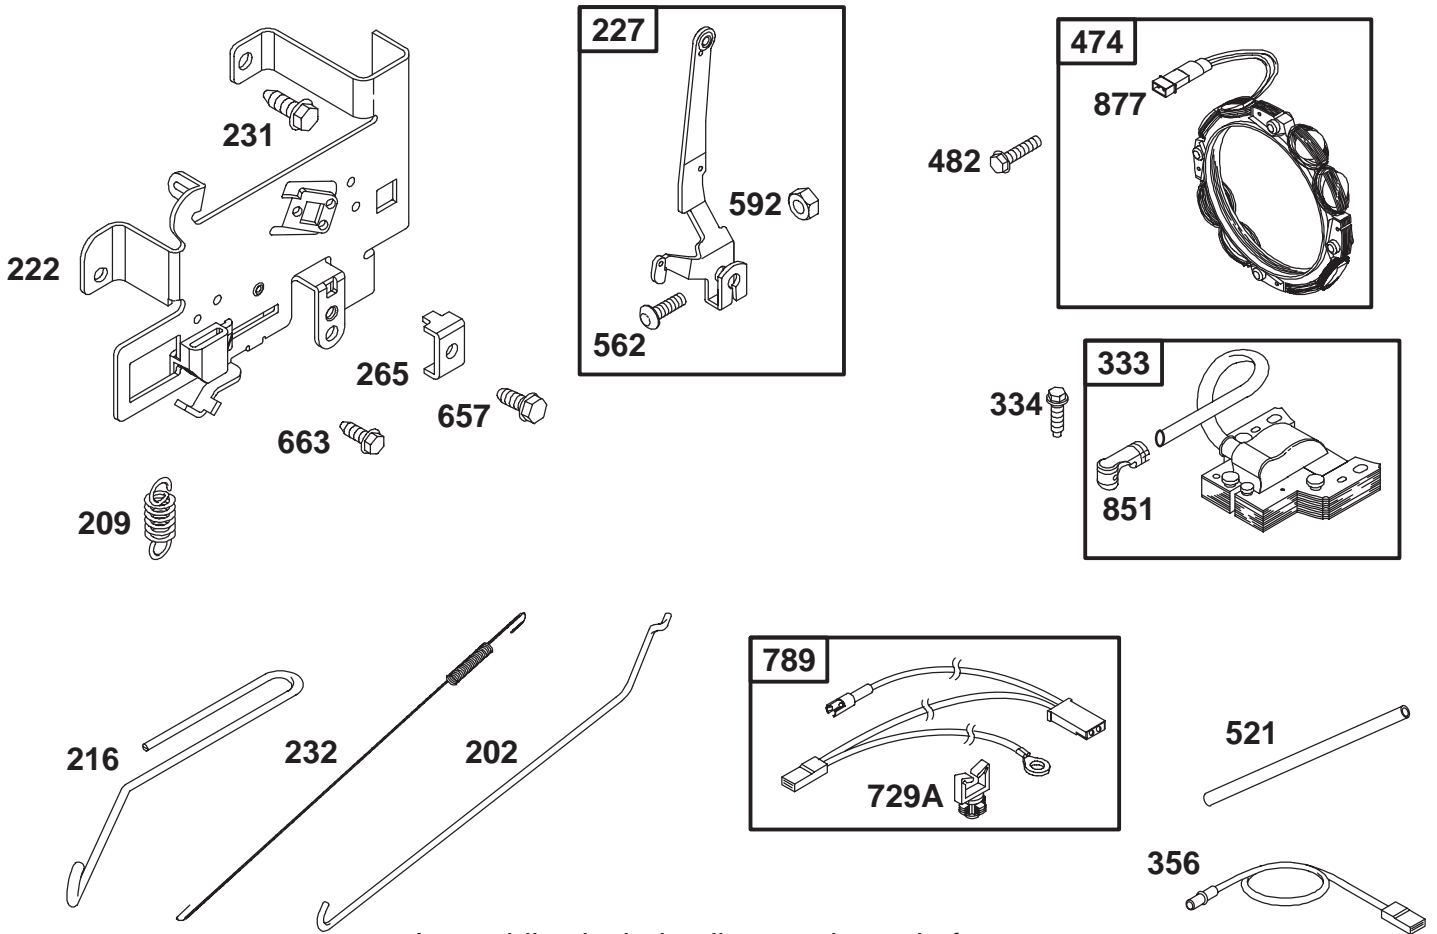

Assemblies include all parts shown in frames.

ENGINE BRIGGS & STRATTON MODEL 28Q777-0690-E1

Ref. No.	Part No.	Description	No. Used
202	262767	Link-Governor	1
209	692208	Spring-Governor	1
216	262766	Link-Choke	1
222	495611	Plate-Gov. Control	1
227	493935	Lever Assy.-Governor	1
231	94929	Screw	1
232	262785	Spring-Governor Link	1
265	221535	Clamp-Casing	1
333	495859	Armature-Magneto	1
334	94731	Screw-Sem	1
356	494705	Wire-Ground	1
474	393474	Alternator	1

Ref. No.	Part No.	Description	No. Used
482	93621	Screw-Sem	1
521	272699	Shield-Cable	1
562	94907	Bolt-Governor Lever	1
592	231978	Nut-Hex.	1
657	94906	Screw-Sem	1
663	94929	Screw-Hex. Hd.	1
729A	281390	Clip-Lead Wire	1
789	692037	Harness-Wiring	1
851	224110	Terminal-Ignition Cable	1
877	393456	Wire-Alternator	1

★ Included in Gasket Set-Part No. 495993.
Δ Included in Valve Overhaul Kit-Part No. 495992.

● Included in Carburetor Kit-Part No. 499233.
◆ Included in Carburetor Gasket Set-Part No. 690192.