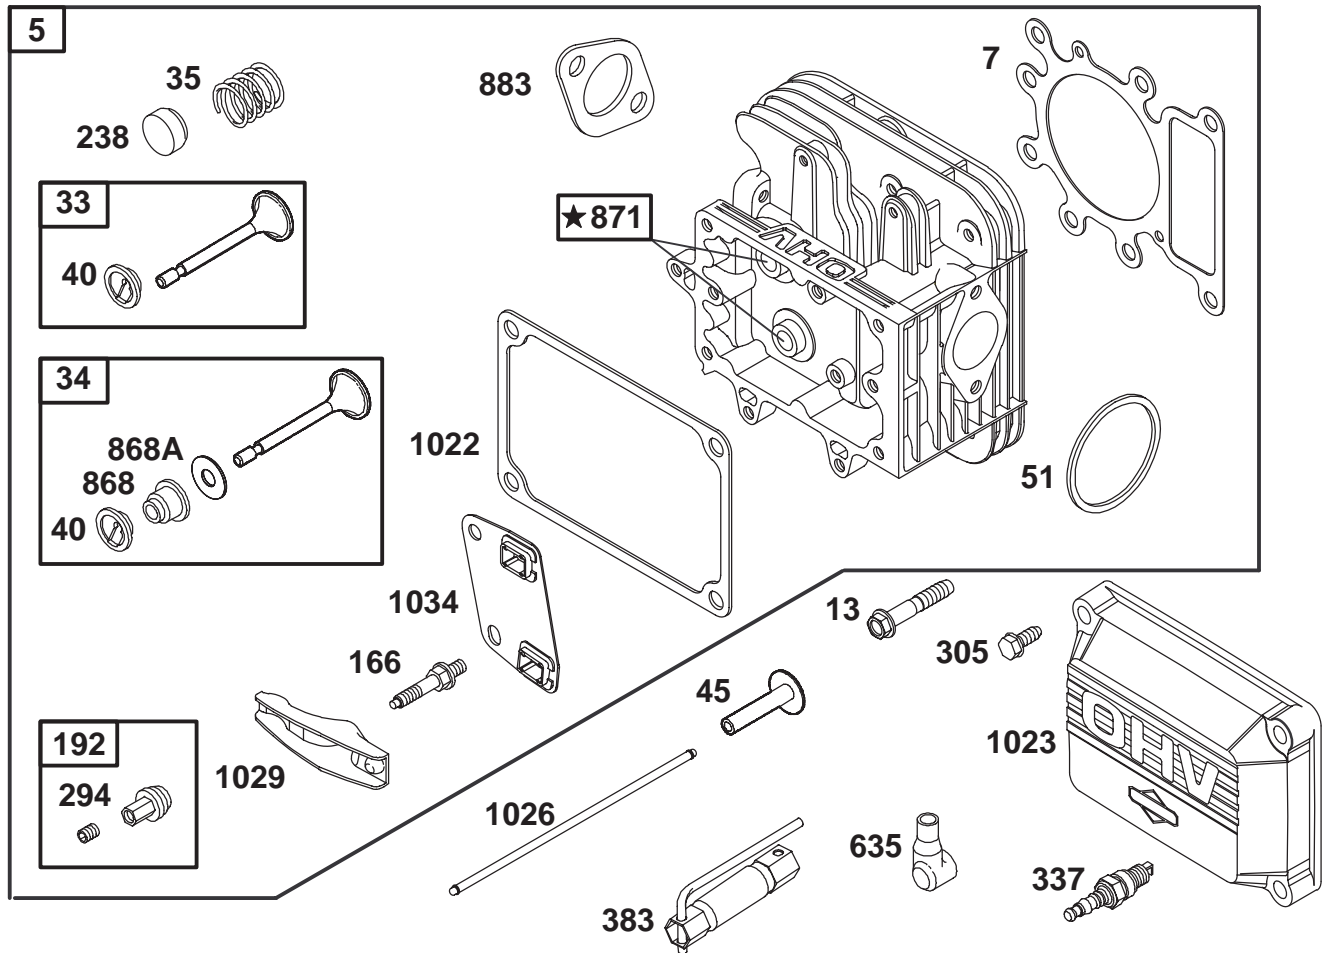

ENGINE BRIGGS & STRATTON MODEL 28Q777-0690-E1

Ref. No.	Part No.	Description	No. Used
5	691165	Head-Cylinder	1
Δ★7	273280	Gasket-Cylinder Head	1
13	94728	Screw-Cylinder Head	1
33	495856	Valve-Exhaust	1
34	495857	Valve-Intake	1
35	262811	Spring-Valve	1
40	224641	Retainer-Valve	1
45	690564	Tappet-Valve	1
51	692138	Gasket-Intake	1
166	94555	Stud-Rocker Arm	1
192	492160	Adjuster-Valve	1
238	262836	Cap-Valve	1
294	810104	Screw-Set	1
305	94682	Screw-Hex. Head	1
337	491055	Plug-Spark	1

Ref. No.	Part No.	Description	No. Used
383	89838	Wrench-Spark Plug	1
635	280872	Elbow-Spark Plug	1
Δ★868	499236	Seal-Valve	1
868A	272610	Seal-Valve	1
871	262835	Bushing-Guide (Intake and Exhaust)	1
Δ★883	272293	Gasket-Exhaust	1
Δ★1022	272475	Gasket-Rocker Cover	1
1023	214314	Cover-Rocker	1
1026	494432	Rod-Push (Intake) Note: 495136 Rod-Push (Exhaust)	1
1029	224554	Arm-Rocker	1
1034	495248	Guide-Push Rod	1

★ Included in Gasket Set-Part No. 495993.
Δ Included in Valve Overhaul Kit-Part No. 495992.

● Included in Carburetor Kit-Part No. 499233.
◆ Included in Carburetor Gasket Set-Part No. 690192.