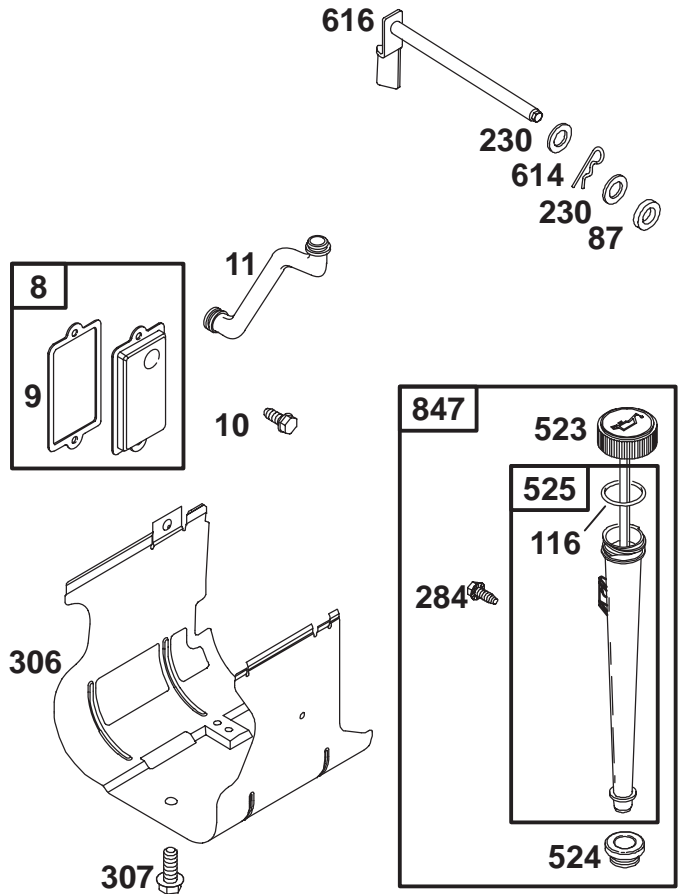

1058 OWNER'S MANUAL

★ **REQUIRES SPECIAL TOOLS TO INSTALL. SEE REPAIR INSTRUCTION MANUAL.**

Assemblies include all parts shown in frames.

ENGINE BRIGGS & STRATTON MODEL 28Q777-0690-E1

Ref. No.	Part No.	Description	No. Used
1	496412	Cylinder Assembly	1
2	399265	Bearing-Cylinder	1
★3	391086	Seal-Oil	1
8	495735	Breather Assembly	1
★9	27803	Gasket-Valve Cover	1
10	94621	Screw-Sem	1
11	281246	Tube-Breather	1
★87	491323	Seal-Governor	1
★116	270920	Seal-Oil Fill Cap	1
230	94927	Washer-Governor Lever	1
284	94903	Screw-Hex. Head	1
306	225020	Shield-Cylinder	1

Ref. No.	Part No.	Description	No. Used
307	94930	Screw-Self Tap	1
523	495230	Cap-Oil Fill	1
★524	281370	Seal-Fill Tube	1
525	496113	Tube-Oil Fill	1
552	491986	Bushing-Gov. Crank	1
		Note: Includes Seal, Ref. No. 87	1
614	93306	Pin-Cotter	1
616	495157	Crank-Governor	1
718	230192	Pin-Dowel	1
847	496415	Fill Group-Oil	1
1058	273683	Owner's Manual	1

★ Included in Gasket Set-Part No. 495993.
Δ Included in Valve Overhaul Kit-Part No. 495992.

● Included in Carburetor Kit-Part No. 499233.
◆ Included in Carburetor Gasket Set-Part No. 690192.