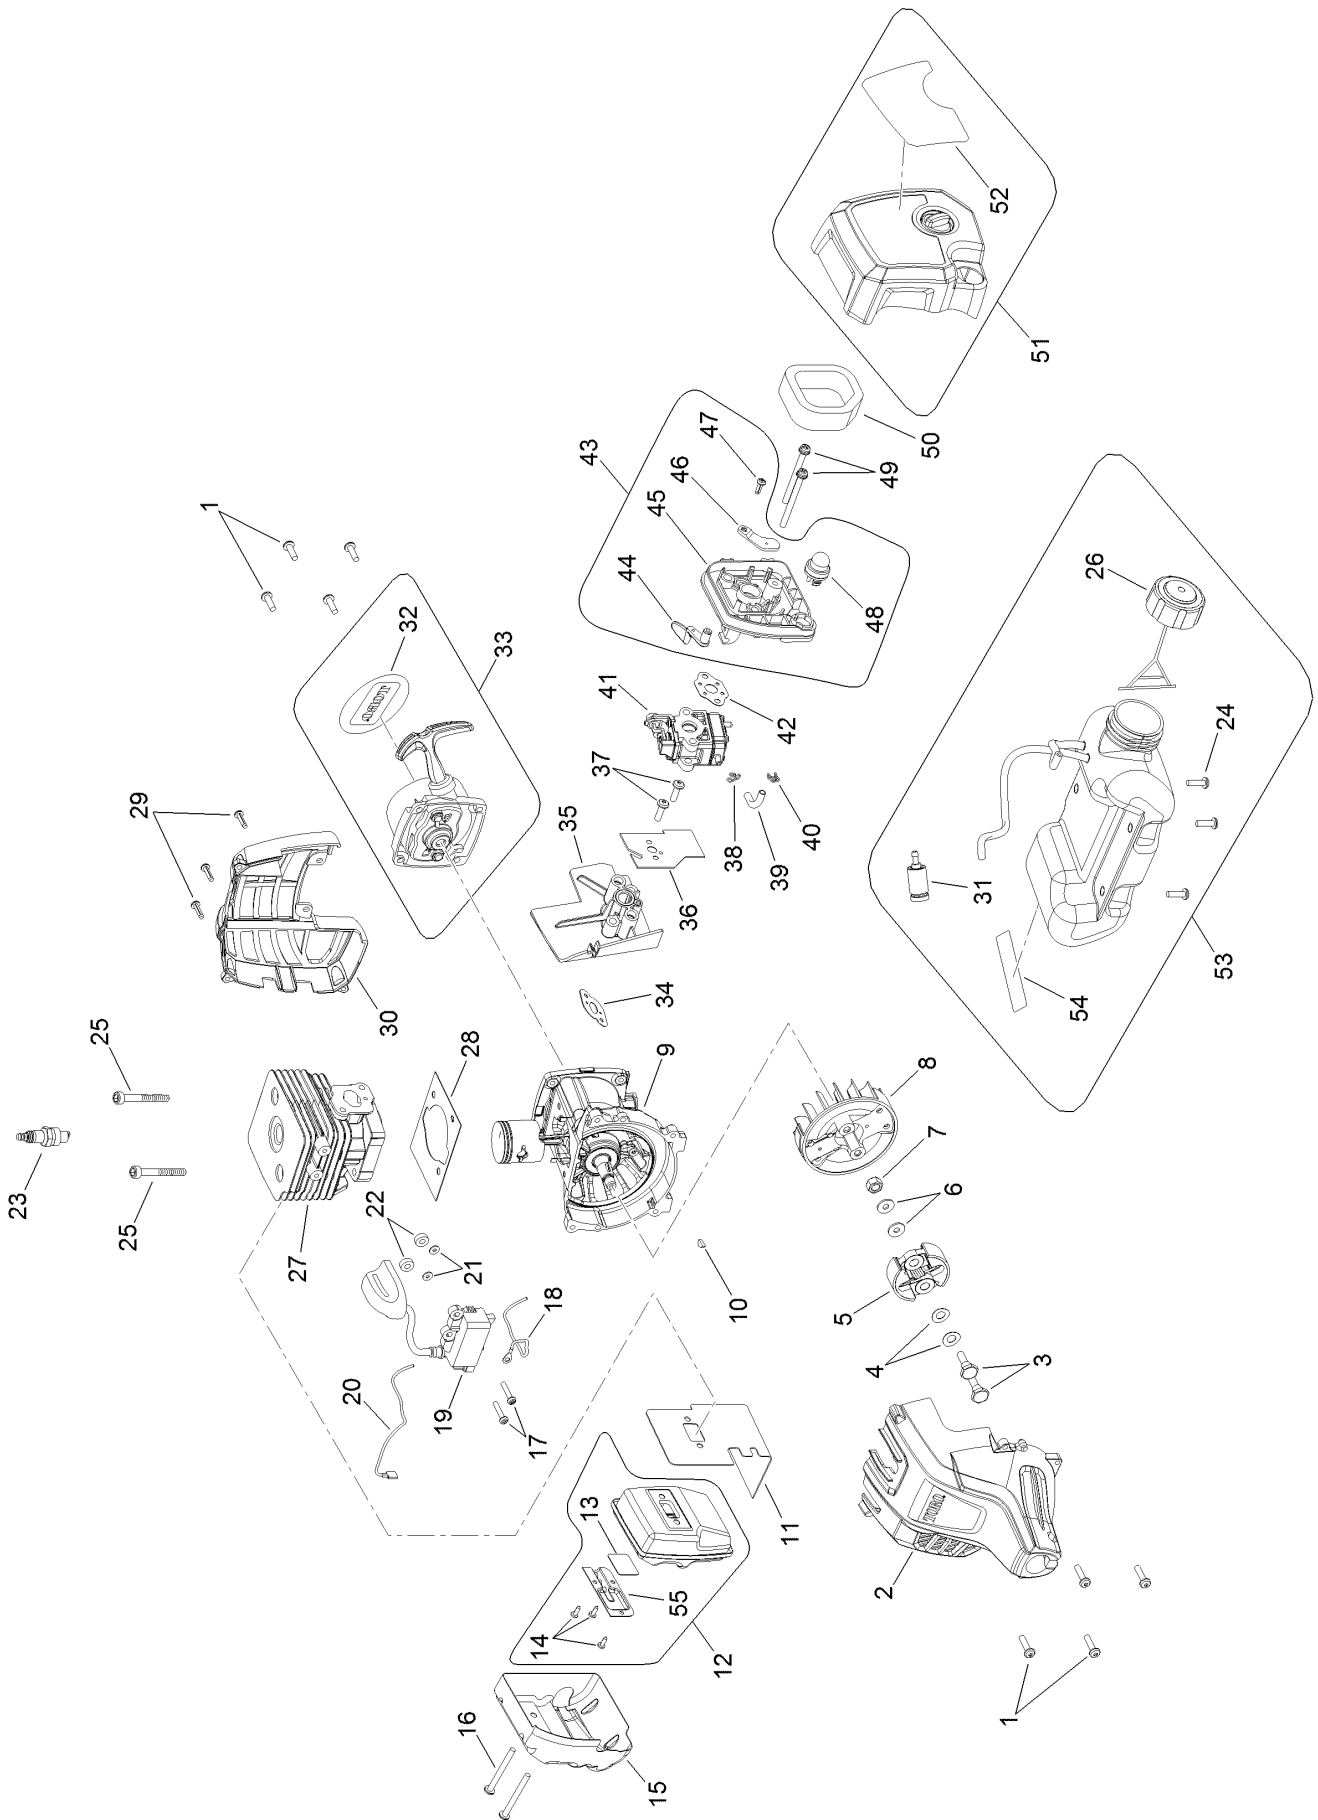

Power Head Components Assembly

Power Head Components Assembly (continued)

<i>Ref.</i>	<i>Part Number</i>	<i>Qty.</i>	<i>Description</i>	<i>Ref.</i>	<i>Part Number</i>	<i>Qty.</i>	<i>Description</i>
1	660344001	8	Screw-PH	29	660466001	4	Screw
2	300754031	1	Housing-Engine, Front	30	591644002	1	Housing-Engine, Rear
3	660353001	2	Screw-Clutch	31	310976001	3	Filter-Fuel
4	690696001	2	Washer-Curved	32	940865001	1	Plate-Logo
5	307091001	1	Clutch ASM	33	308430016	1	Recoil Starter And Starter Cup ASM
6	690695001	2	Washer	34	903279002	1	Gasket-Heat Dam
7	690689001	1	Nut-Rotor	35	532001001	1	Heat Dam
8	640574002	1	Rotor	36	901697001	1	Gasket
9	300749010	1	Crankcase ASM	37	T662210002	2	Screw
10	690688001	1	Key-Woodruff	38	690700001	1	Clip-Hose
11	630002032	1	Gasket-Muffler	39	562967010	1	Fuel Line 45Mm
12	300748021	1	Muffler ASM	40	690699001	1	Clip-Hose
13	638268001	1	Screen	41	308480001	1	Carburetor ASM
14	660870001	3	Screw-PH	42	9071103	1	Gasket-Carburetor
15	638027002	1	Shield-Heat	43	308478004	1	Filter Housing ASM
16	660347001	2	Screw-PH	44	590458001	1	Lever-Choke
17	660968004	2	Screw And Washer	45	518130001	1	Plate-Carburetor
18	290143002	1	Wire-Lead, Red	46	590946001	1	Plate-Choke
19	290178024	1	Coil Boot ASM	47	660345001	1	Screw-PH
20	290143001	1	Wire-Lead, Black	48	300780002	1	Primer ASM
21	690969001	2	Washer	49	660454015	2	T20 Torx Cap Soc HD
22	590462001	2	Spacer	50	560873001	1	Element-Filter, Air
23	870170001	1	Spark Plug	51	308890002	1	Cover ASM
24	660970002	3	T25 Torx Pan Head	52	940686148	1	Decal-Start
25	660342001	2	Screw-Socket Head	53	308675063	1	Fuel Tank And Cap ASM
26	310816020	1	Cap-Fuel	54	940654088	1	Label-Combustion
27	642368001	1	Cylinder	55	638267001	1	Cover-Trimmer
28	900709007	1	Gasket