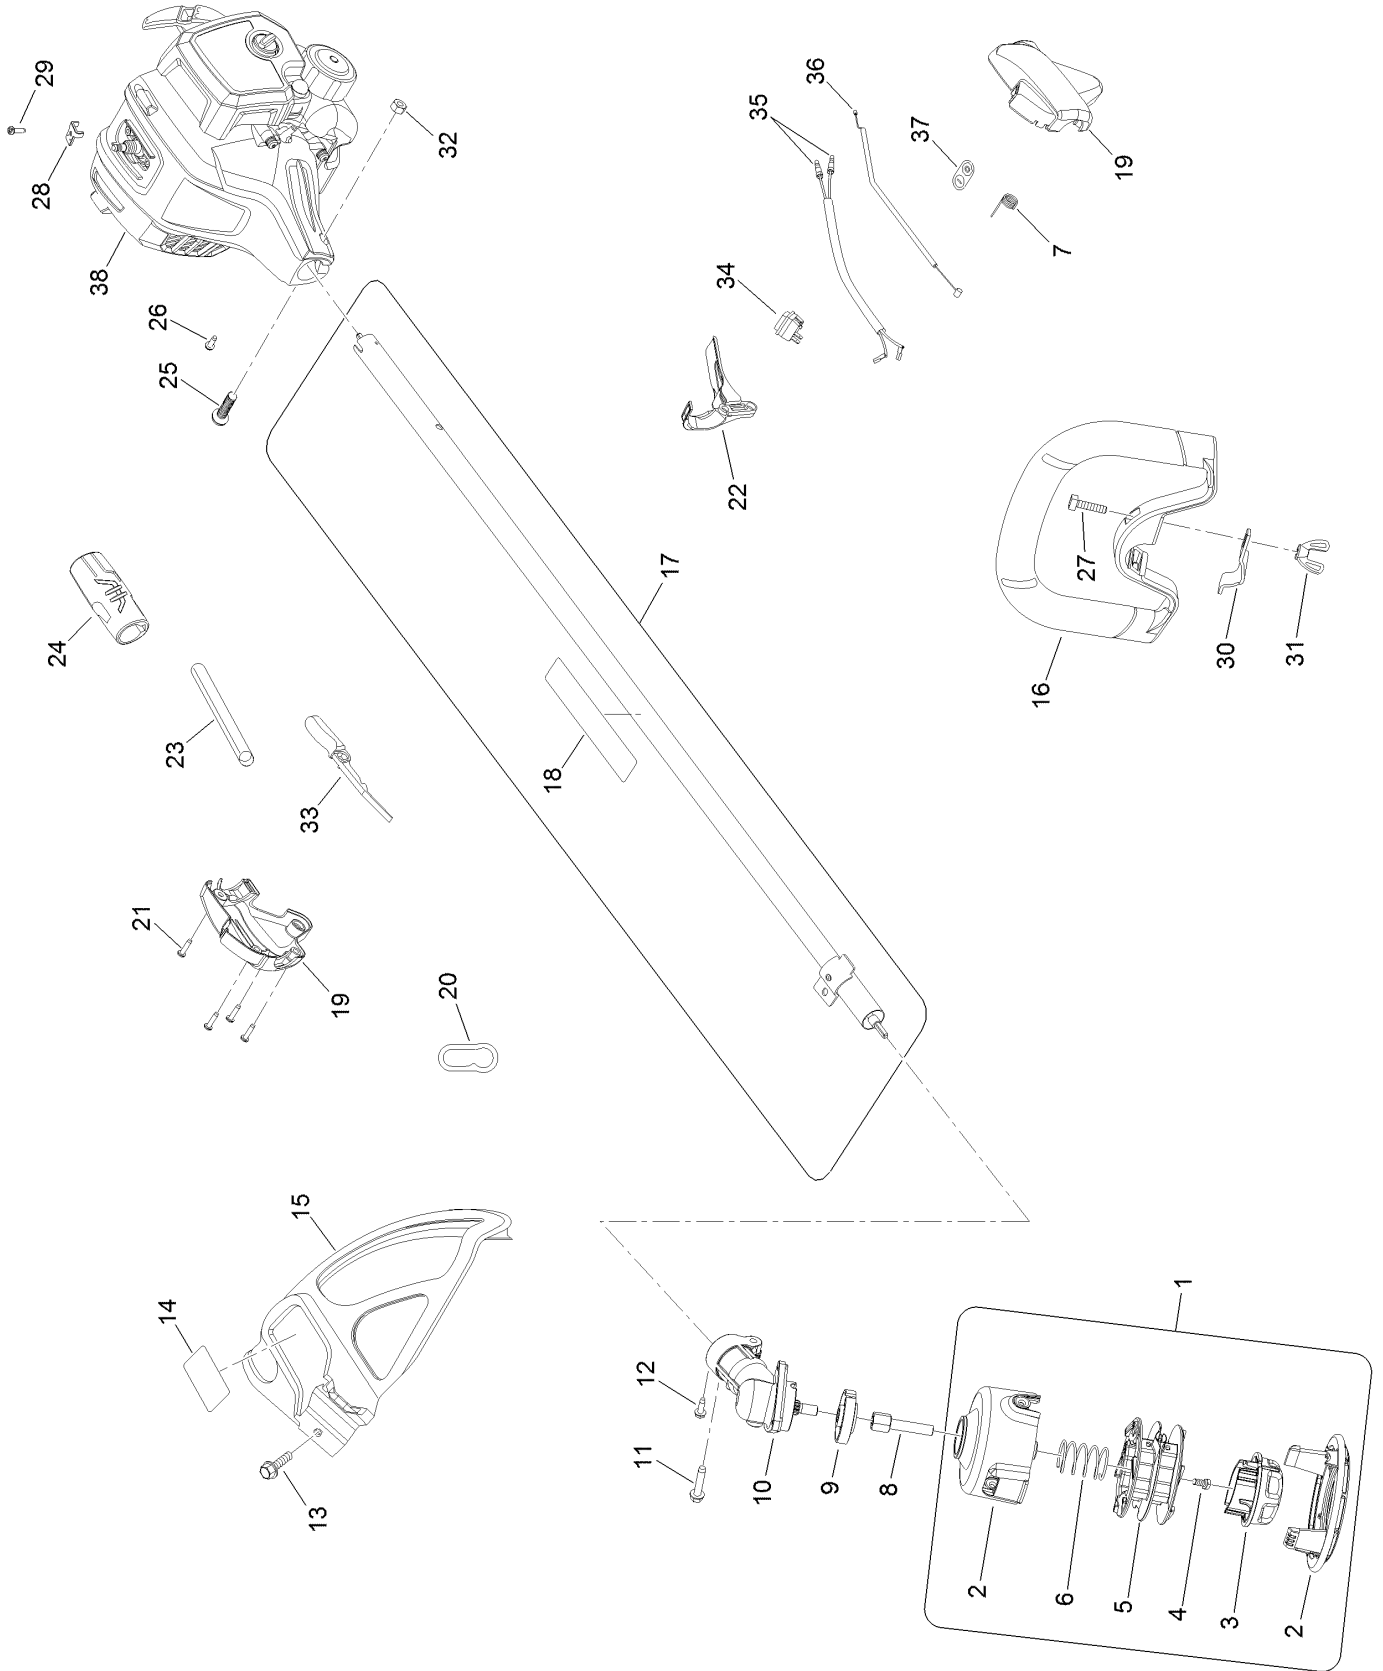

18in Straight Shaft Gas Trimmer Assembly

18in Straight Shaft Gas Trimmer Assembly (continued)

<i>Ref.</i>	<i>Part Number</i>	<i>Qty.</i>	<i>Description</i>	<i>Ref.</i>	<i>Part Number</i>	<i>Qty.</i>	<i>Description</i>
1	309034005	1	Spool Head ASM	22	518696017	1	Trigger
2	308827003	1	Housing-Stringhead	23	518210004	1	Tube-Corrugated
3	518803003	1	Knob-Bump	24	570234016	1	Grip-Shaft, Upper
4	660649001	1	Bolt	25	T660697001	1	Screw
5	308924001	1	Spool ASM	26	660925011	1	Screw
6	678749001	1	Spring-Compression	27	660857001	1	Screw
7	690694002	1	Spring-Trigger	28	638133001	1	Clamp-Cable, Throttle
8	678019004	1	Adaptor-Head Shaft, Trimmer	29	660734001	1	Screw
9	678011001	1	Washer-Flange	30	639167001	1	Clamp-Handle, Upper Shaft
10	308210015	1	Head-Gear	31	518949001	1	Nut-Wing
11	660642001	1	Screw	32	678029002	1	Nut-Hex
12	660641001	1	Screw	33	518695017	1	Lock-Trigger
13	660738002	1	Screw-HWH	34	760961005	1	Switch-On/Off
14	940865002	1	Decal-Grass Deflector	35	308863029	1	Lead
15	308473004	1	Grass Deflector ASM	36	308225011	1	Cable-Throttle
16	526760001	1	Handle-Shaft, Upper	37	940864003	1	Label-On/Stop
17	308470070	1	Upper Boom ASM	38		1	Power Head ASM Not Serviced Separately, For Replacement Parts See Power Head Components Assembly ●
18	940657168	1	Decal-Warning				
19	308869003	1	Control Handle ASM				
20	638431001	1	Clip-Strap, Shoulder				
21	660563002	4	Screw				

● Not serviced separately