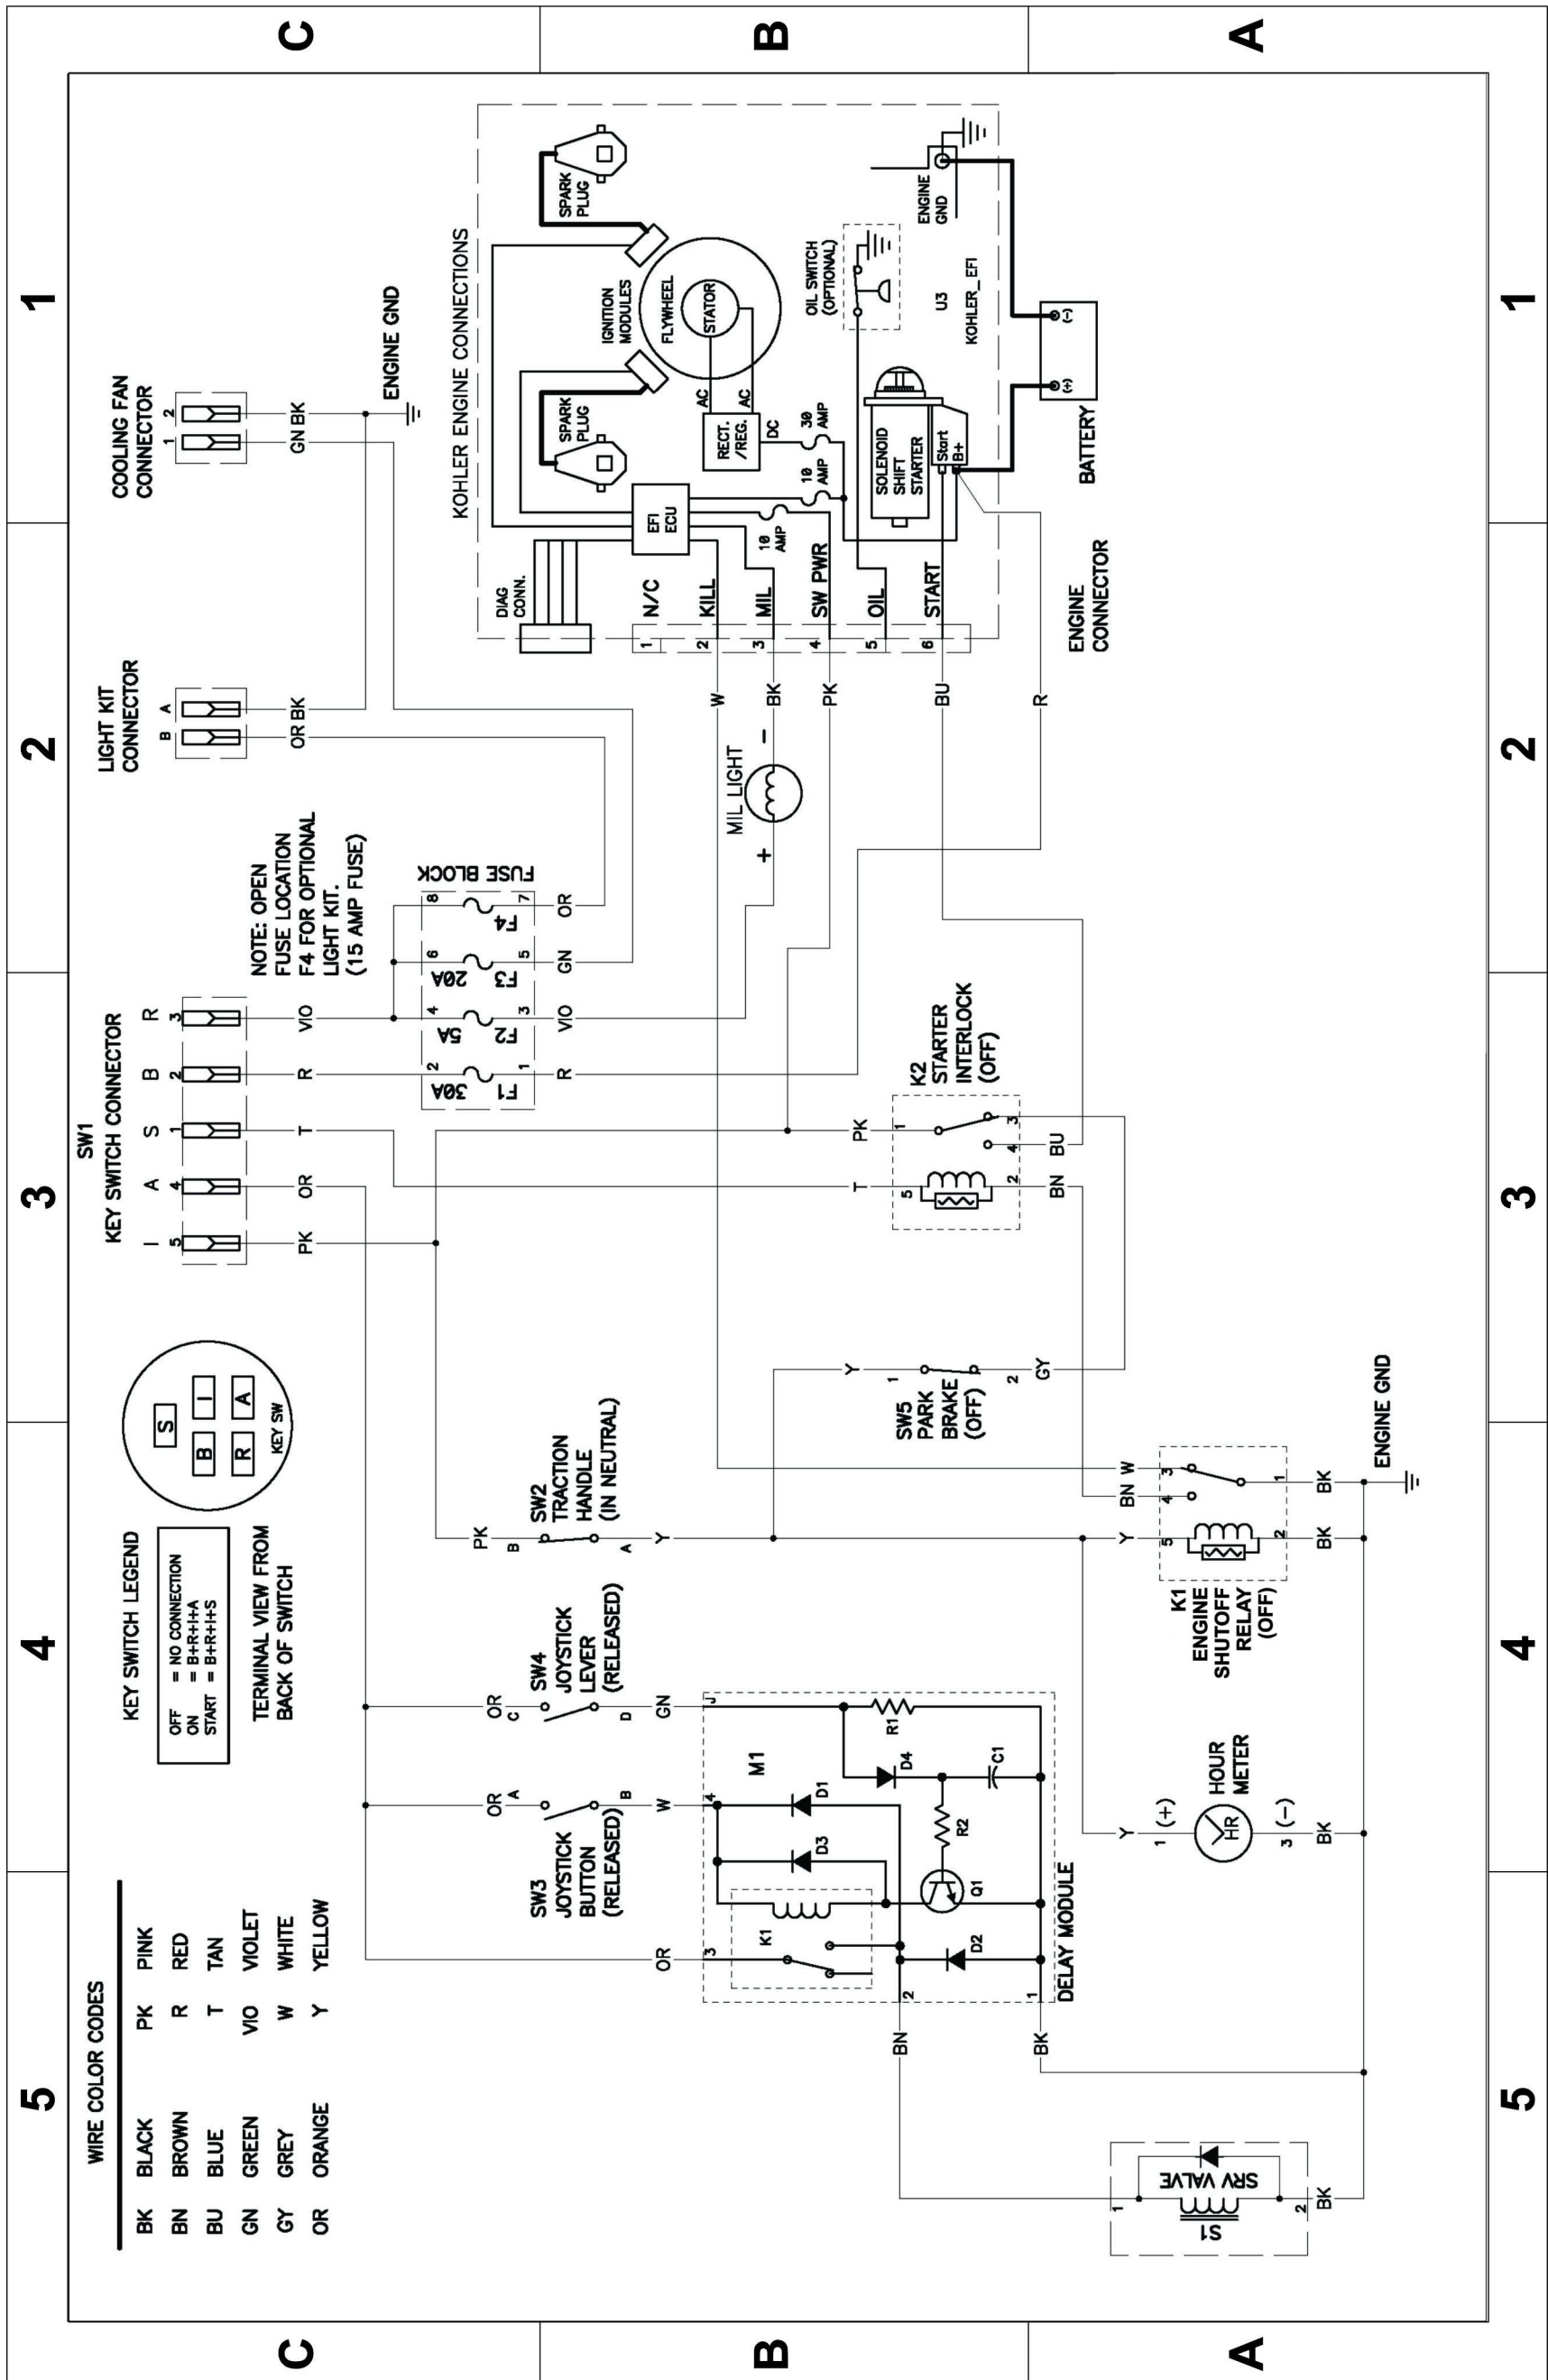

# STX-38 EFI Stump Grinder with Intelli-Sweep®

Model No. 23214—Serial No. 405800000 and Up

Electrical Schematic

Model No. 23214  
130-7573 Rev A  
1 of 1

g319645