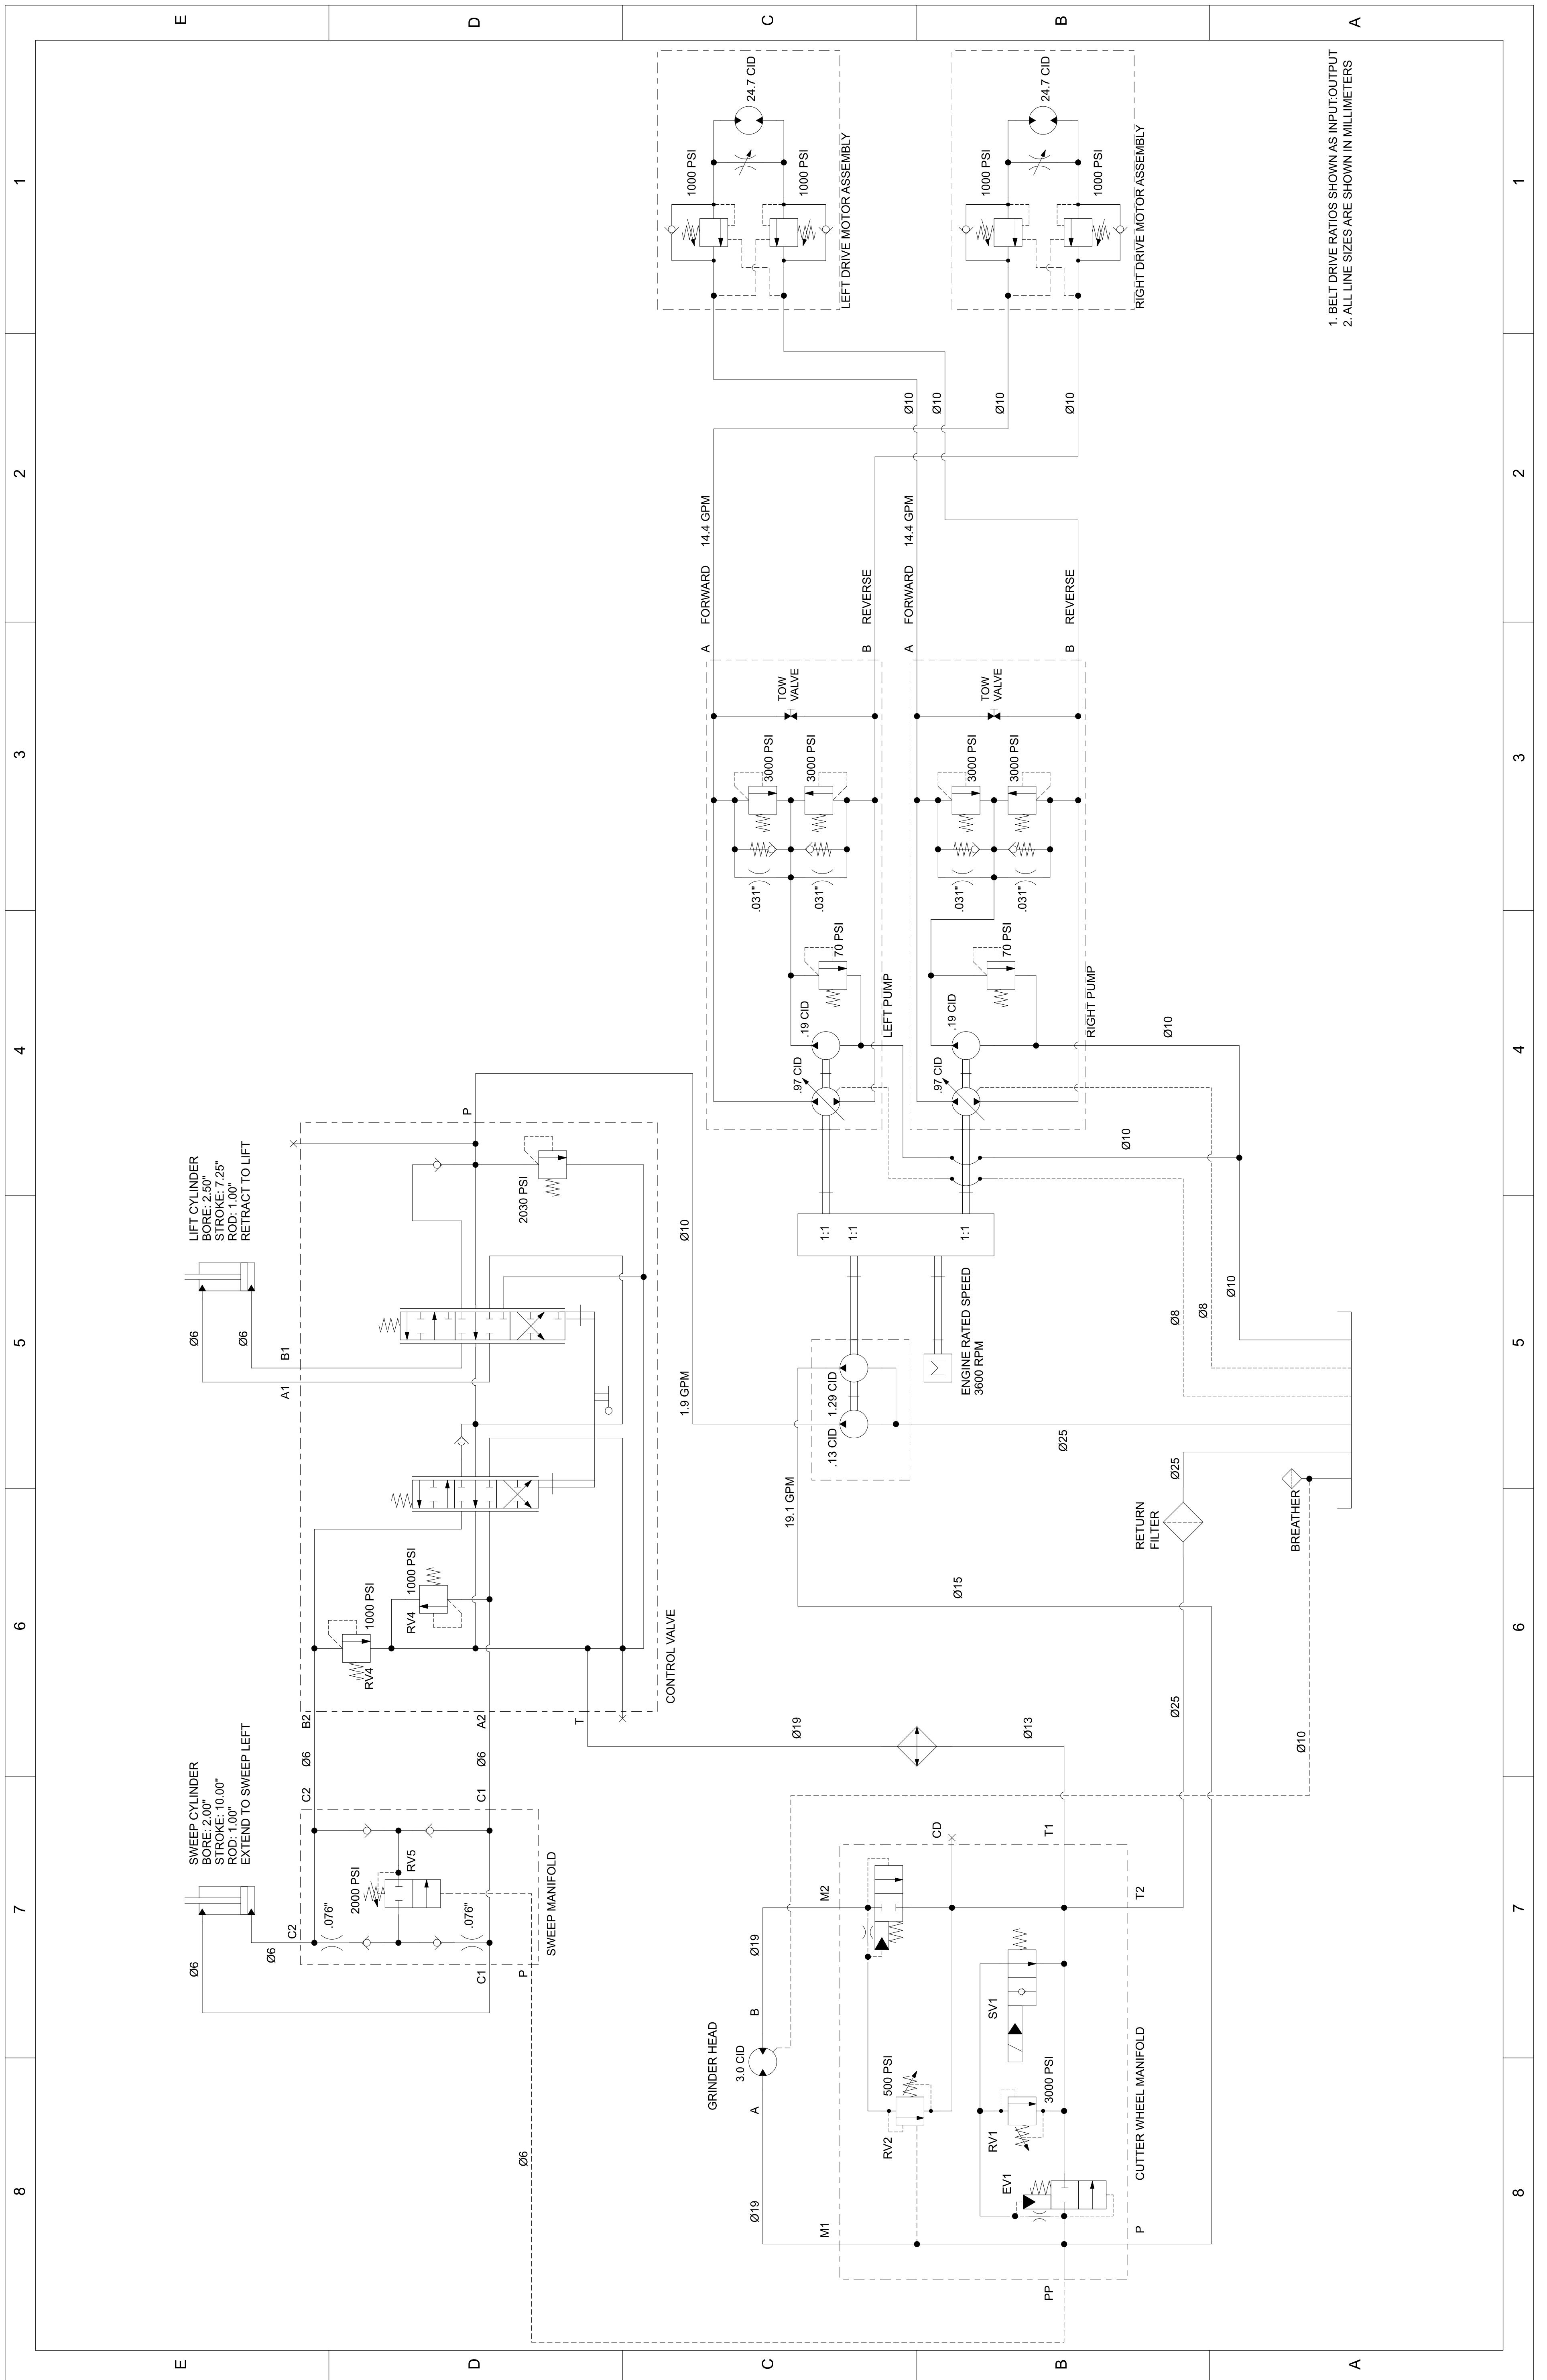

Model No. 23214
 130-7570 Rev A
 1 of 1

1. BELT DRIVE RATIOS SHOWN AS INPUT/OUTPUT
 2. ALL LINE SIZES ARE SHOWN IN MILLIMETERS