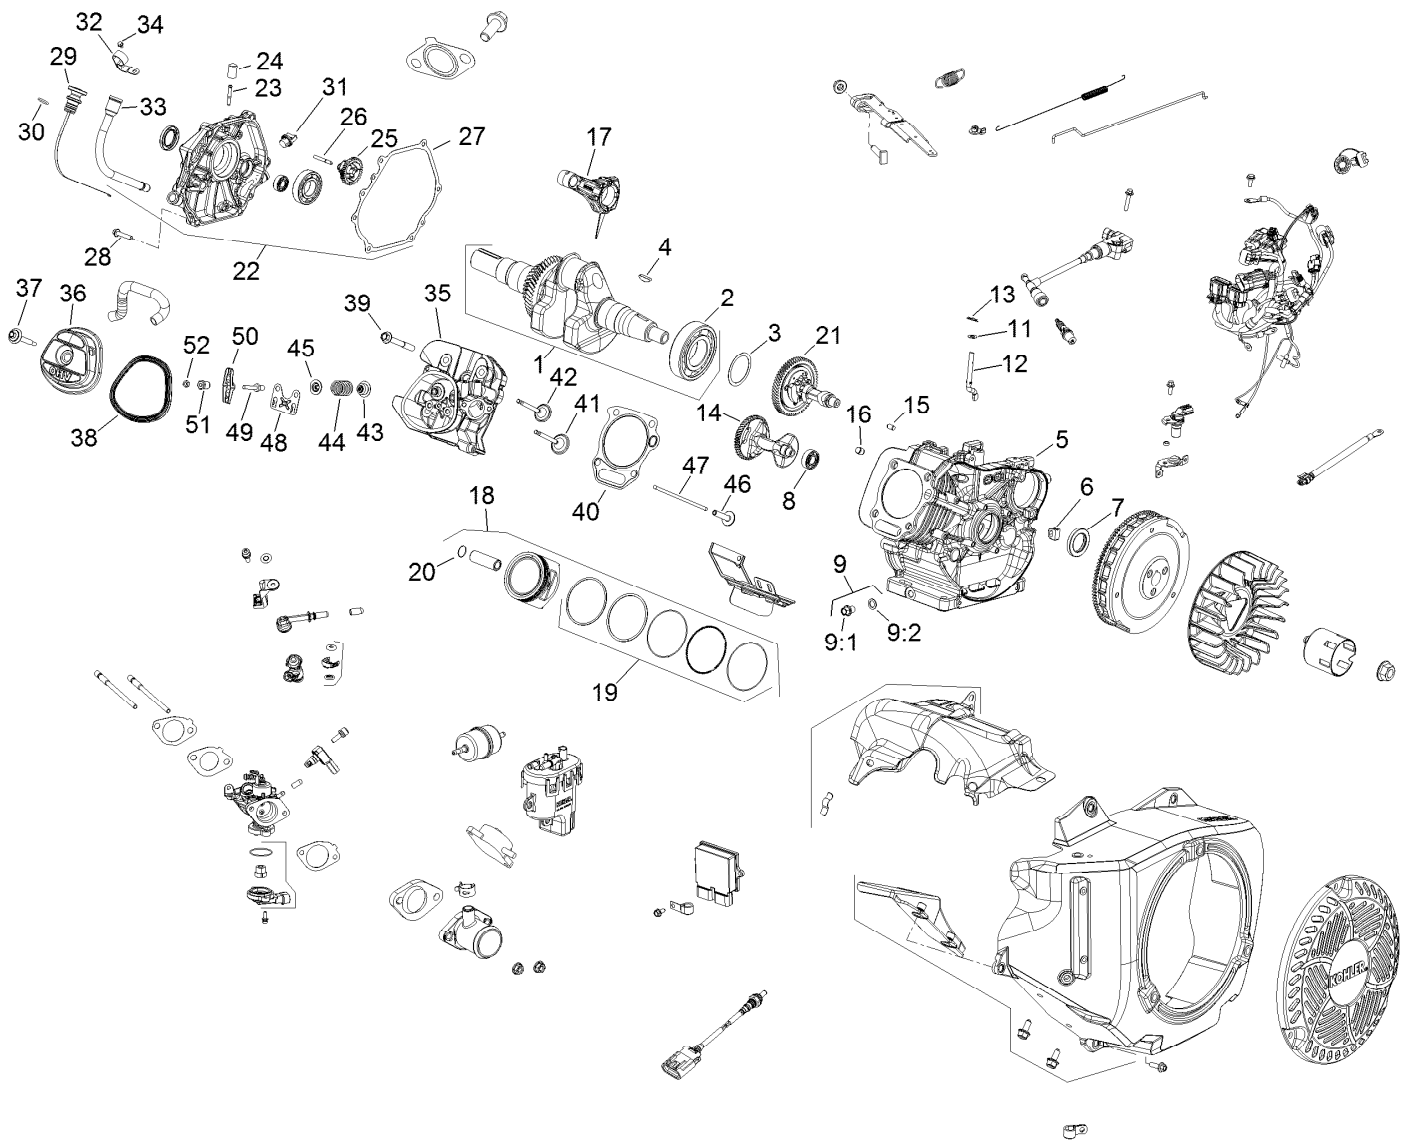

Engine Assembly No. 137-9893

Ref.	Part Number	Qty.	Description	Ref.	Part Number	Qty.	Description
1	136-4909	1	Crankshaft ASM	18	136-4977	1	Piston W/Ring Set (STD)
2	136-4918	2	Bearing-Crankshaft	18	136-4978	1	Piston Kit (0.25 Os)
3	136-4917	4	Bearing-Shaft, Balance	18:1		1	Piston (STD) ●■
4	136-4906	1	Key-Flywheel	18:1		1	Piston (0.25 Os) ●■
5		1	Crankcase (Not Serviced) ■	18:2	136-4937	1	Ring Set ●
6	136-4957	1	Grommet-Crankcase	18:2		1	Ring Set (0.25 Os) ●■
7	136-4920	2	Seal-Crankshaft	18:3	136-4913	2	Retainer-Piston ●
8	136-4916	2	Adapter-Inlet, Air	18:3	136-4913	2	Retainer-Piston ●
9	136-4942	2	Drain Plug Kit	18:4		1	Wrist Pin ●■
9:1		1	Plug-Drain ■	18:4		1	Pin-Wrist ●■
9:2	136-4967	1	Washer-Plug, Drain	19	136-4937	2	Ring Set
11	136-4968	2	Washer-Flat	20	136-4913	2	Retainer-Piston
12	136-4944	1	Shaft-Cross, Governor	21	136-4908	1	Camshaft ASM
13	136-4904	1	Clip-Shaft, Governor	22	140-2402	1	Kit-Closure Plate
14	136-4945	1	Shaft-Balance	23	136-4955	1	Fitting-Pump, Pulse
15	136-4965	2	Pin-Dowel	24	140-2403	1	Cap-Masking
16	136-4964	2	Pin-Dowel, Cylinder Head	25	136-4956	1	Governor ASM
17	140-2401	1	Connecting Rod ASM	26	136-4943	1	Shaft-Gear, Governor

● Not illustrated

■ Not serviced separately