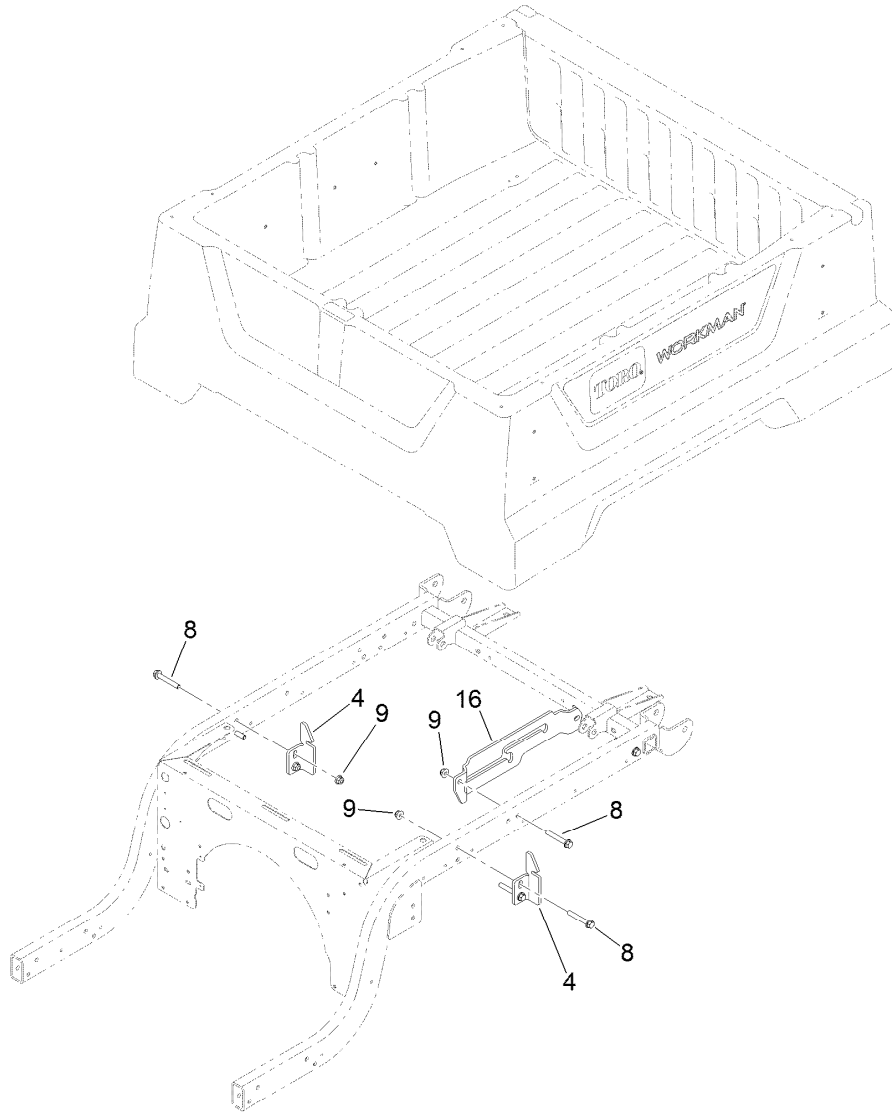

Cargo Bed Assembly

<i>Ref.</i>	<i>Part Number</i>	<i>Qty.</i>	<i>Description</i>
4	127-7428-03	2	Striker-Latch, Bed
8	3234-39	6	Screw-HHF
9	104-8301	6	Nut-HF, NI
16	132-8518	1	Bracket-Rod, Prop