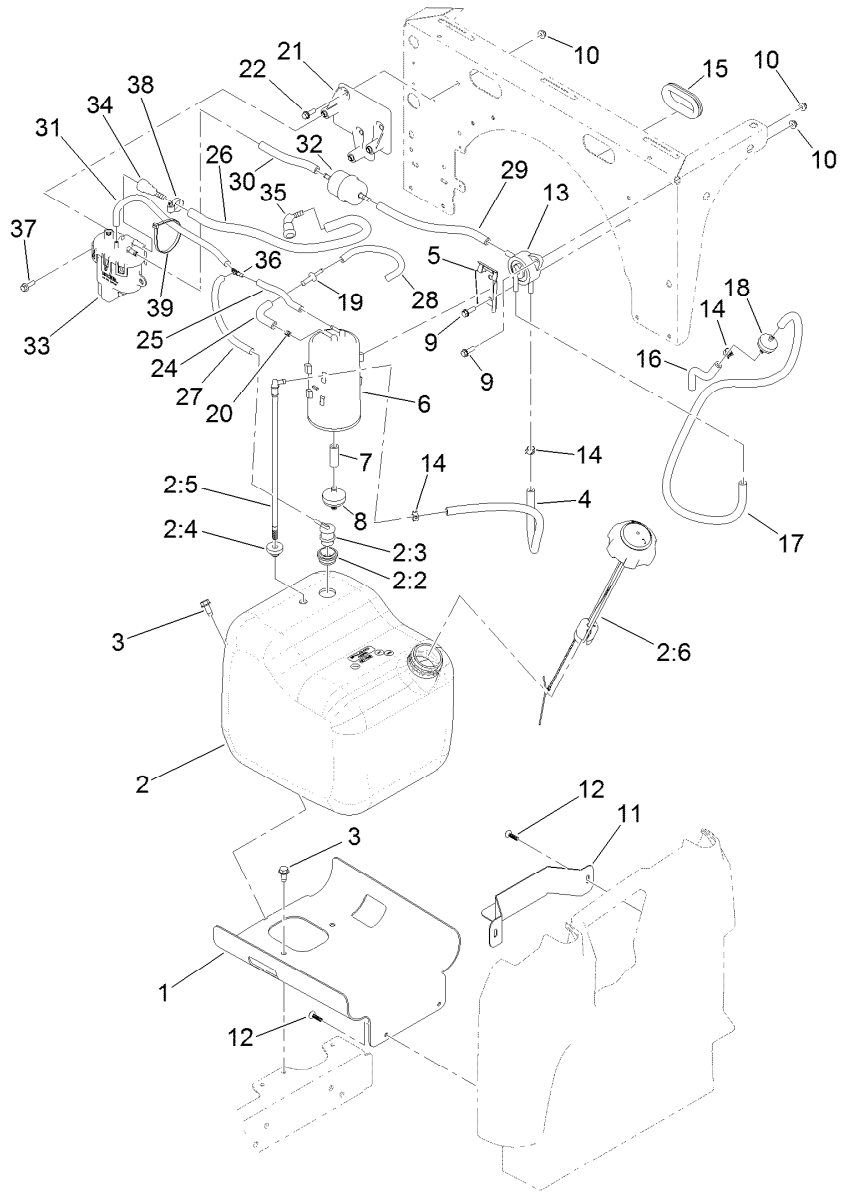

Fuel System Assembly

Ref.	Part Number	Qty.	Description	Ref.	Part Number	Qty.	Description
1	127-7739-03	1	Mount-Tank, Fuel	16	140-4825	1	Hose-Pulse (.212 X 5.00, J200, LP)
2	127-7849	1	Fuel Tank ASM	17	109-3491	1	Hose-Fuel
2:2	114-0284	1	Grommet	18	56-6360	1	Filter-Fuel
2:3	114-0285	1	Valve-Rollover	19	117-5399	1	Adaptor-Orifice
2:4	46-6560	1	Bushing	20	120-2038	1	Cartridge-Valve, Check
2:5	115-9044	1	Pipe-Stand	21	136-6346	1	Bracket-Pump, Fuel
2:6	131-8357	1	Cap-Gauge	22	115-5103	3	Screw-HHF
3	32144-70	3	Screw-HWHTF	24	114-3765	1	Hose-Fuel
4	114-4428	1	Hose-Fuel	25	68-3632	1	Hose-Fuel
5	114-0292	1	Bracket-Canister, Carbon	26	136-6343	1	Hose-Fuel
6	127-8685	1	Canister-Carbon	27	136-6345	1	Hose-Fuel
7	106-5317	1	Hose-Fuel	28	115-7871	1	Hose-Fuel
8	115-7854	1	Filter-Fuel, Inline	29	109-0282	1	Hose-Fuel
9	32105-15	4	Screw-HWH	30	109-0650	1	Hose-Fuel
10	104-7201	7	Nut-HF	31	136-6344	1	Hose-Fuel
11	127-7845-03	1	Bracket-Tank, Fuel	32	94-9695	1	Filter-Fuel
12	120-2349	4	Screw	33	136-6347	1	Pump-Fuel, EFI
13	131-8526	1	Pump-Fuel	34	125-2921	1	Fitting-Fuel
14	2412-98	8	Clamp-Hose	35	121-5585	1	Fitting-Fuel
15	240-12	1	Grommet-Rubber	36	136-6339	1	Fitting-Fuel