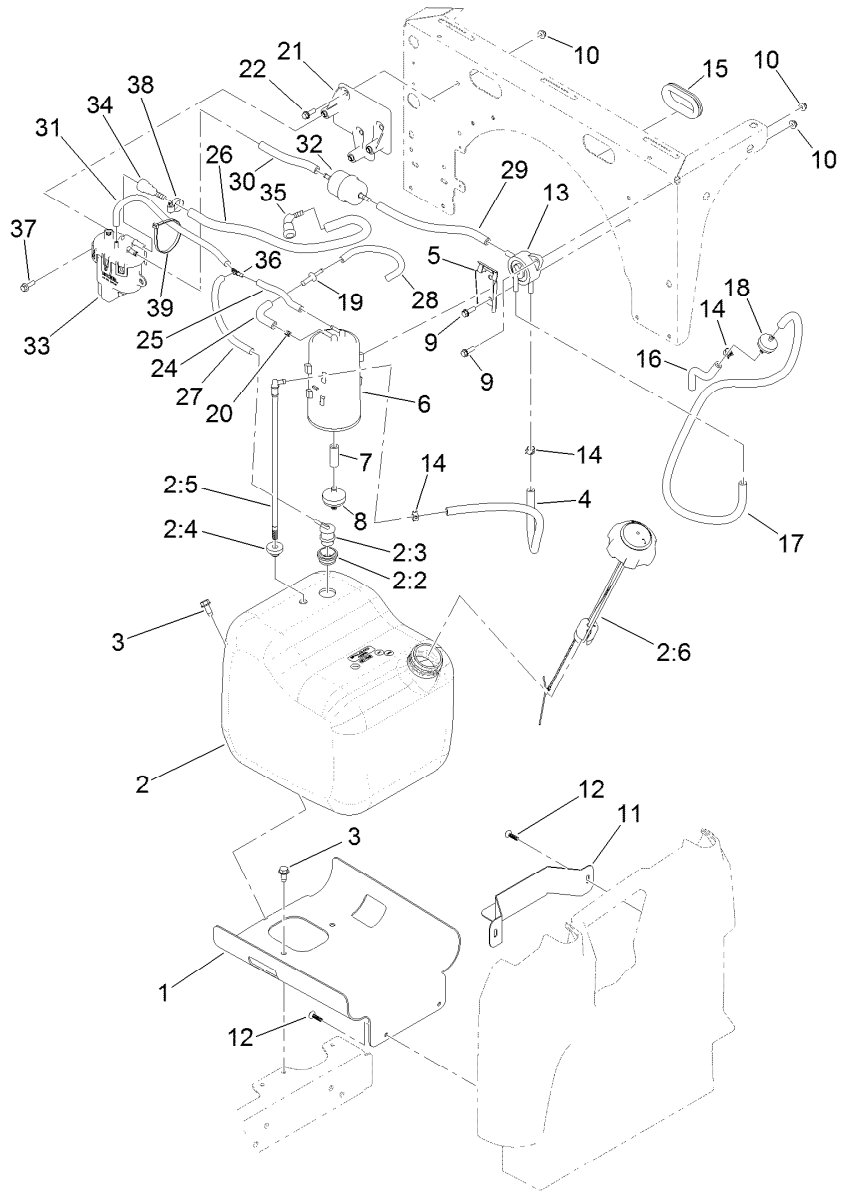

Fuel System Assembly (continued)

<i>Ref.</i>	<i>Part Number</i>	<i>Qty.</i>	<i>Description</i>	<i>Ref.</i>	<i>Part Number</i>	<i>Qty.</i>	<i>Description</i>
37	33103-020	3	Screw-HHF	38	2412-36	2	Clamp-Hose
				39	3290-378	1	Tie-Cable