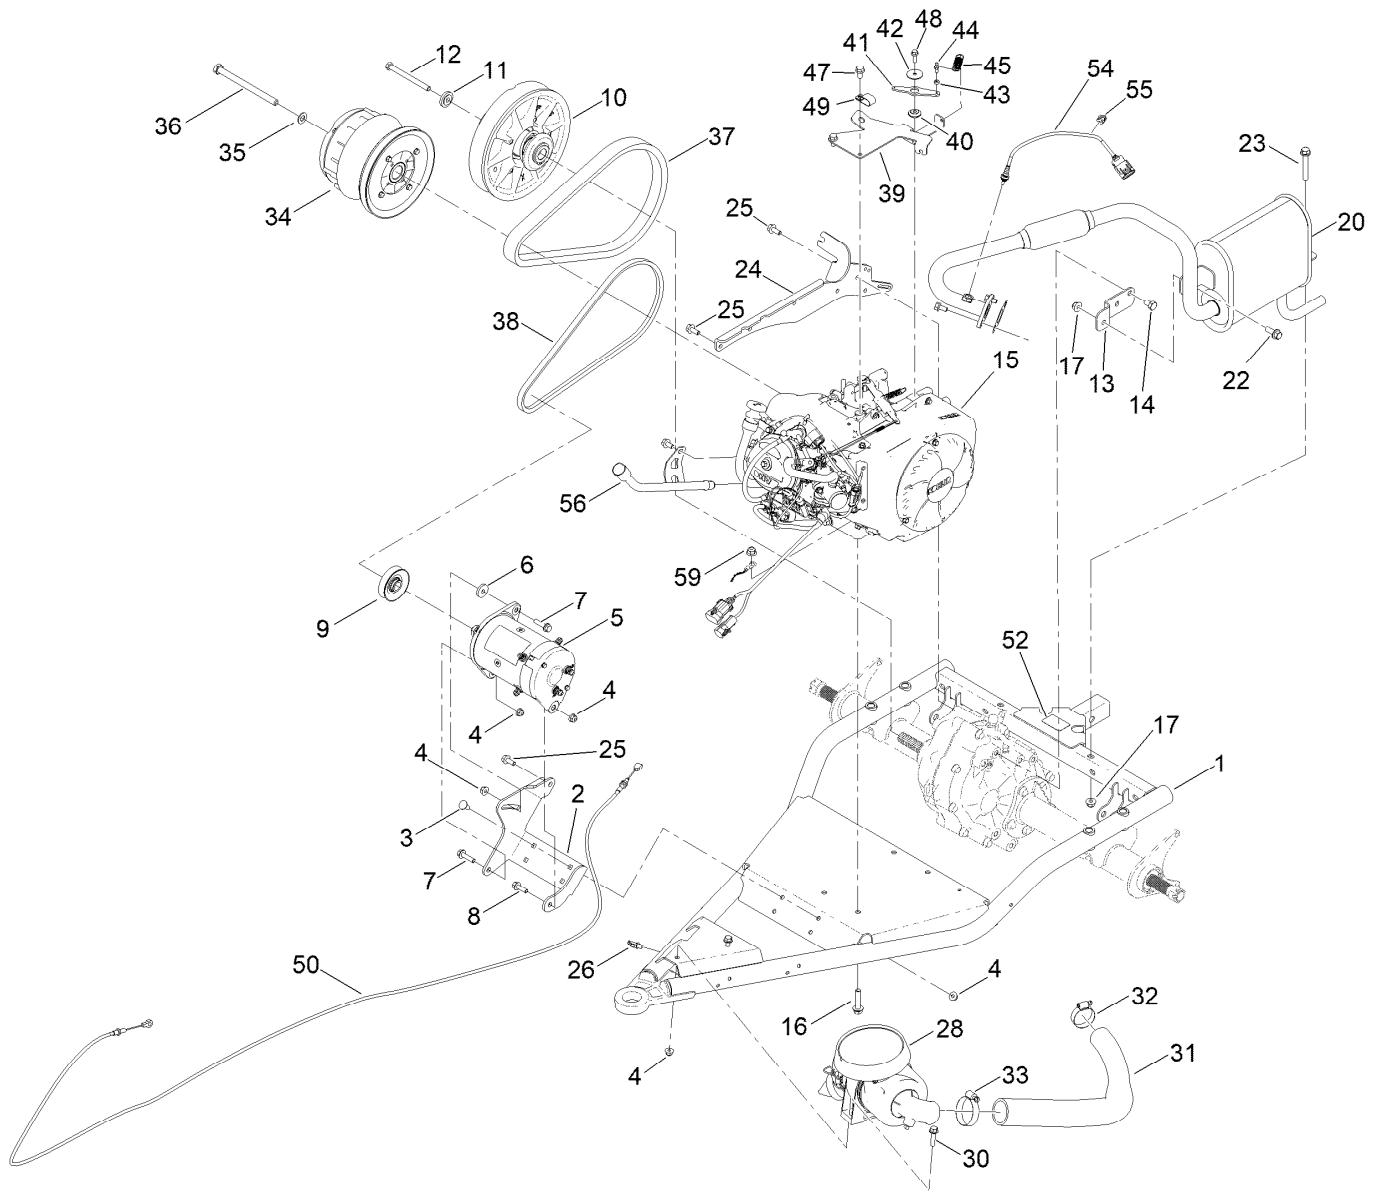

Engine Assembly

Ref.	Part Number	Qty.	Description	Ref.	Part Number	Qty.	Description
1	140-2558-03	1	Gtx Swing Arm ASM	25	139-3392	6	Screw-Lock
2	131-8503-03	1	Bracket-Starter/Generator	26	32180-030	1	Clip-Tie
3	3230-23	4	Screw-CARR	28	138-3447	1	Air Cleaner ASM
4	104-8300	9	Nut-HF, NI	30	3234-36	2	Screw-HHF
5	131-8444	1	Starter/Generator ASM	31	131-8489	1	Hose-Intake, Air
6	65-8270	1	Washer	32	2412-111	1	Clamp
7	119-4036	2	Screw-HHF	33	2412-92	1	Clamp-Hose
8	3234-29	1	Screw-HHF	34	138-0095	1	Primary Clutch ASM
9	121-6277	1	Pulley-Drive	35	3256-25	1	Washer-Flat
10	119-6011	1	Secondary Clutch ASM	36	131-8521	1	Screw-HH
11	104-6563	1	Washer-Stepped	37	131-8567	1	Belt-Variable
12	119-0723	1	Screw-HH, Lock	38	94-8803	1	V-Belt, Impeller
13	131-8329	1	Bracket-Muffler	39	131-8505	1	Bracket-Throttle
14	70-8470	2	Screw-HH	40	131-8524	1	Bushing-Flange
15	137-9893	1	Engine-Kohler, Ech440	41	131-8504	1	Lever-Throttle
16	140-4808	4	Screw-HHF	42	3256-55	1	Washer-Frotte
17	104-8301	2	Nut-HF, NI	43	110-2619	1	Keeper-Spring
20	138-9275	1	Exhaust ASM	44	99-7847	1	Ball-Stud
22	3234-42	1	Screw-HHF	45	71-5470	1	Spring-Brake
23	3234-39	1	Screw-HHF	47	33104-016	2	Screw-HHF
24	139-3388	1	Plate-Spanner	48	33103-020	1	Screw-HHF