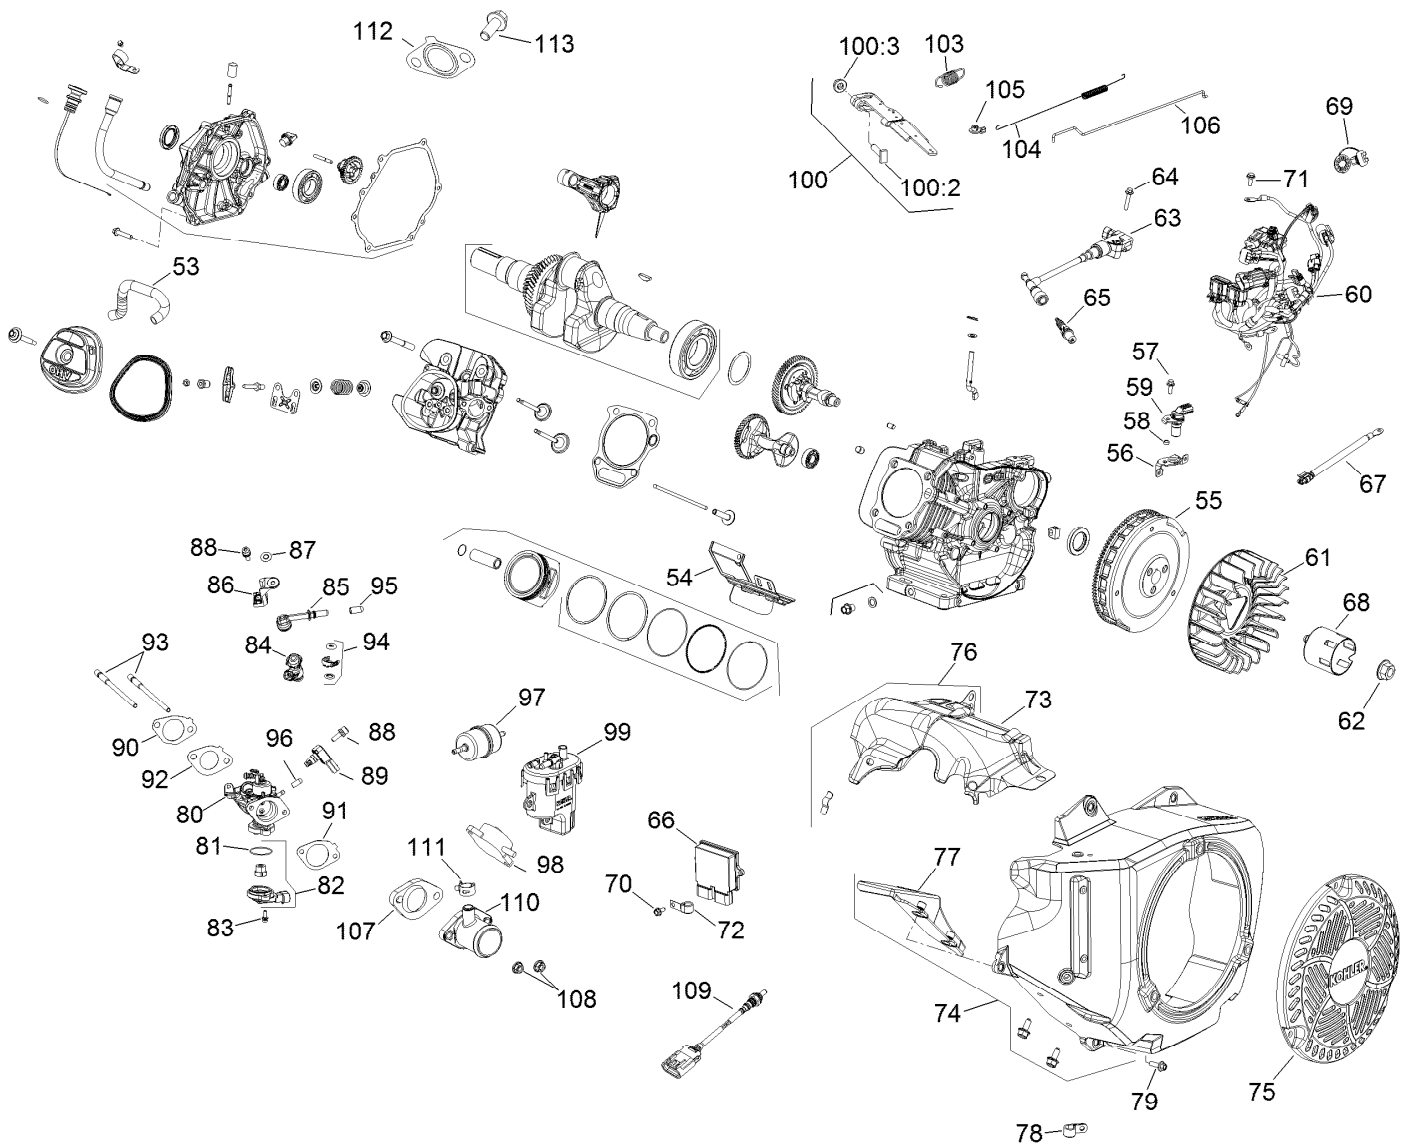

● Not illustrated

■ Not serviced separately

Engine Assembly No. 137-9893 (continued)

Ref.	Part Number	Qty.	Description
48	136-4946	1	Plate-Guide, Pushrod
49	136-4900	2	Stud-Arm, Rocker
50	136-4953	2	Arm-Rocker

Ref.	Part Number	Qty.	Description
51	136-4907	2	Pivot-Arm, Rocker
52	136-4901	2	Nut-HJ

● Not illustrated

■ Not serviced separately

Engine Assembly No. 137-9893

Ref.	Part Number	Qty.	Description	Ref.	Part Number	Qty.	Description
53	136-4962	1	Hose-Breather	71	140-2422	3	Screw-M6 X 16
54	140-2409	1	Cylinder Shield ASM	72	140-2423	1	Clip-Cable
55	140-2410	1	Flywheel ASM	73	140-2424	1	Shield-Heat, Upper
56	140-2411	1	Bracket-Crank Sensor	74	140-2425	1	Blower Housing Kit
57	140-2412	1	Screw-Hex Flange	75	136-4950	1	Screen-Housing, Blower
58	140-2413	1	Spacer	76	140-2426	1	Heat Shield Sm
59	140-2414	1	Sensor-Speed	77	136-4958	1	Flywheel Finger Guard ASM
60	140-2415	1	Wiring Harness ASM	78	140-2427	1	Clamp-Insulated
61	136-4949	1	Fan-Flywheel	79	136-4982	5	Screw
62	136-4936	1	Nut-Flywheel	80	140-2428	1	Throttle Body And Gasket Kit
63	140-2416	1	Coil-Ignition, EFI	81	140-2429	1	O-Ring
64	140-2417	1	Screw-Hex Flange, M6	82	140-2430	1	Tps Kit
65	131-8589	1	Sparkplug	83	140-2431	2	Screw-Hexalob Sems M4 X 0.7
66	140-2419	1	Module-Ecu	84	140-2432	1	Injector-Fuel
67	140-2420	1	Lead-Sensor, Temp	85	140-2433	2	Cap-Fuel Injector
68	136-4938	1	Cup-Drive, Starter	86	140-2434	1	Fuel Cap Bracket ASM
69	140-2421	2	Cap-Connector				
70	136-4979	9	Screw-HF				