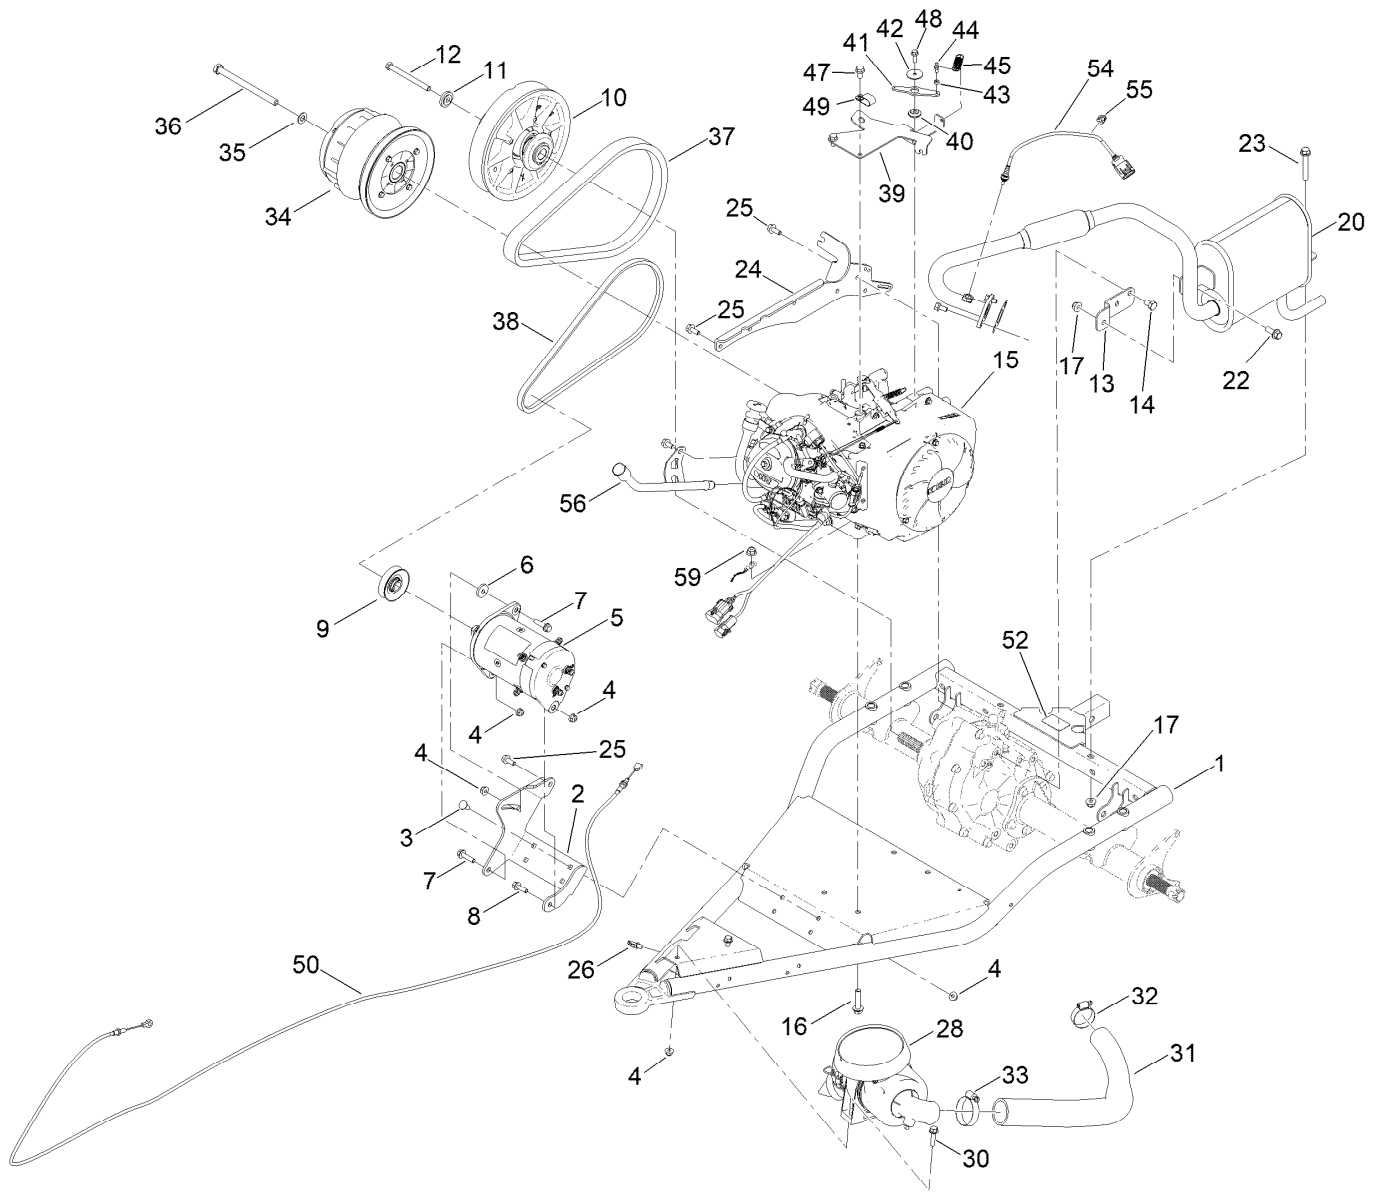

Engine Assembly (continued)

<i>Ref.</i>	<i>Part Number</i>	<i>Qty.</i>	<i>Description</i>	<i>Ref.</i>	<i>Part Number</i>	<i>Qty.</i>	<i>Description</i>
49	2412-105	1	Clamp-Tube, Double	55	32180-226	1	Clip-Edge, Parallel W/Tie
50	127-8860	1	Cable-Accelerator	56	138-9383	1	Dip Stick Tube ASM
52	137-9984	1	Decal-Load, Towing	59	139-3380	4	Nut-HF
54	136-6348	1	Sensor-O2