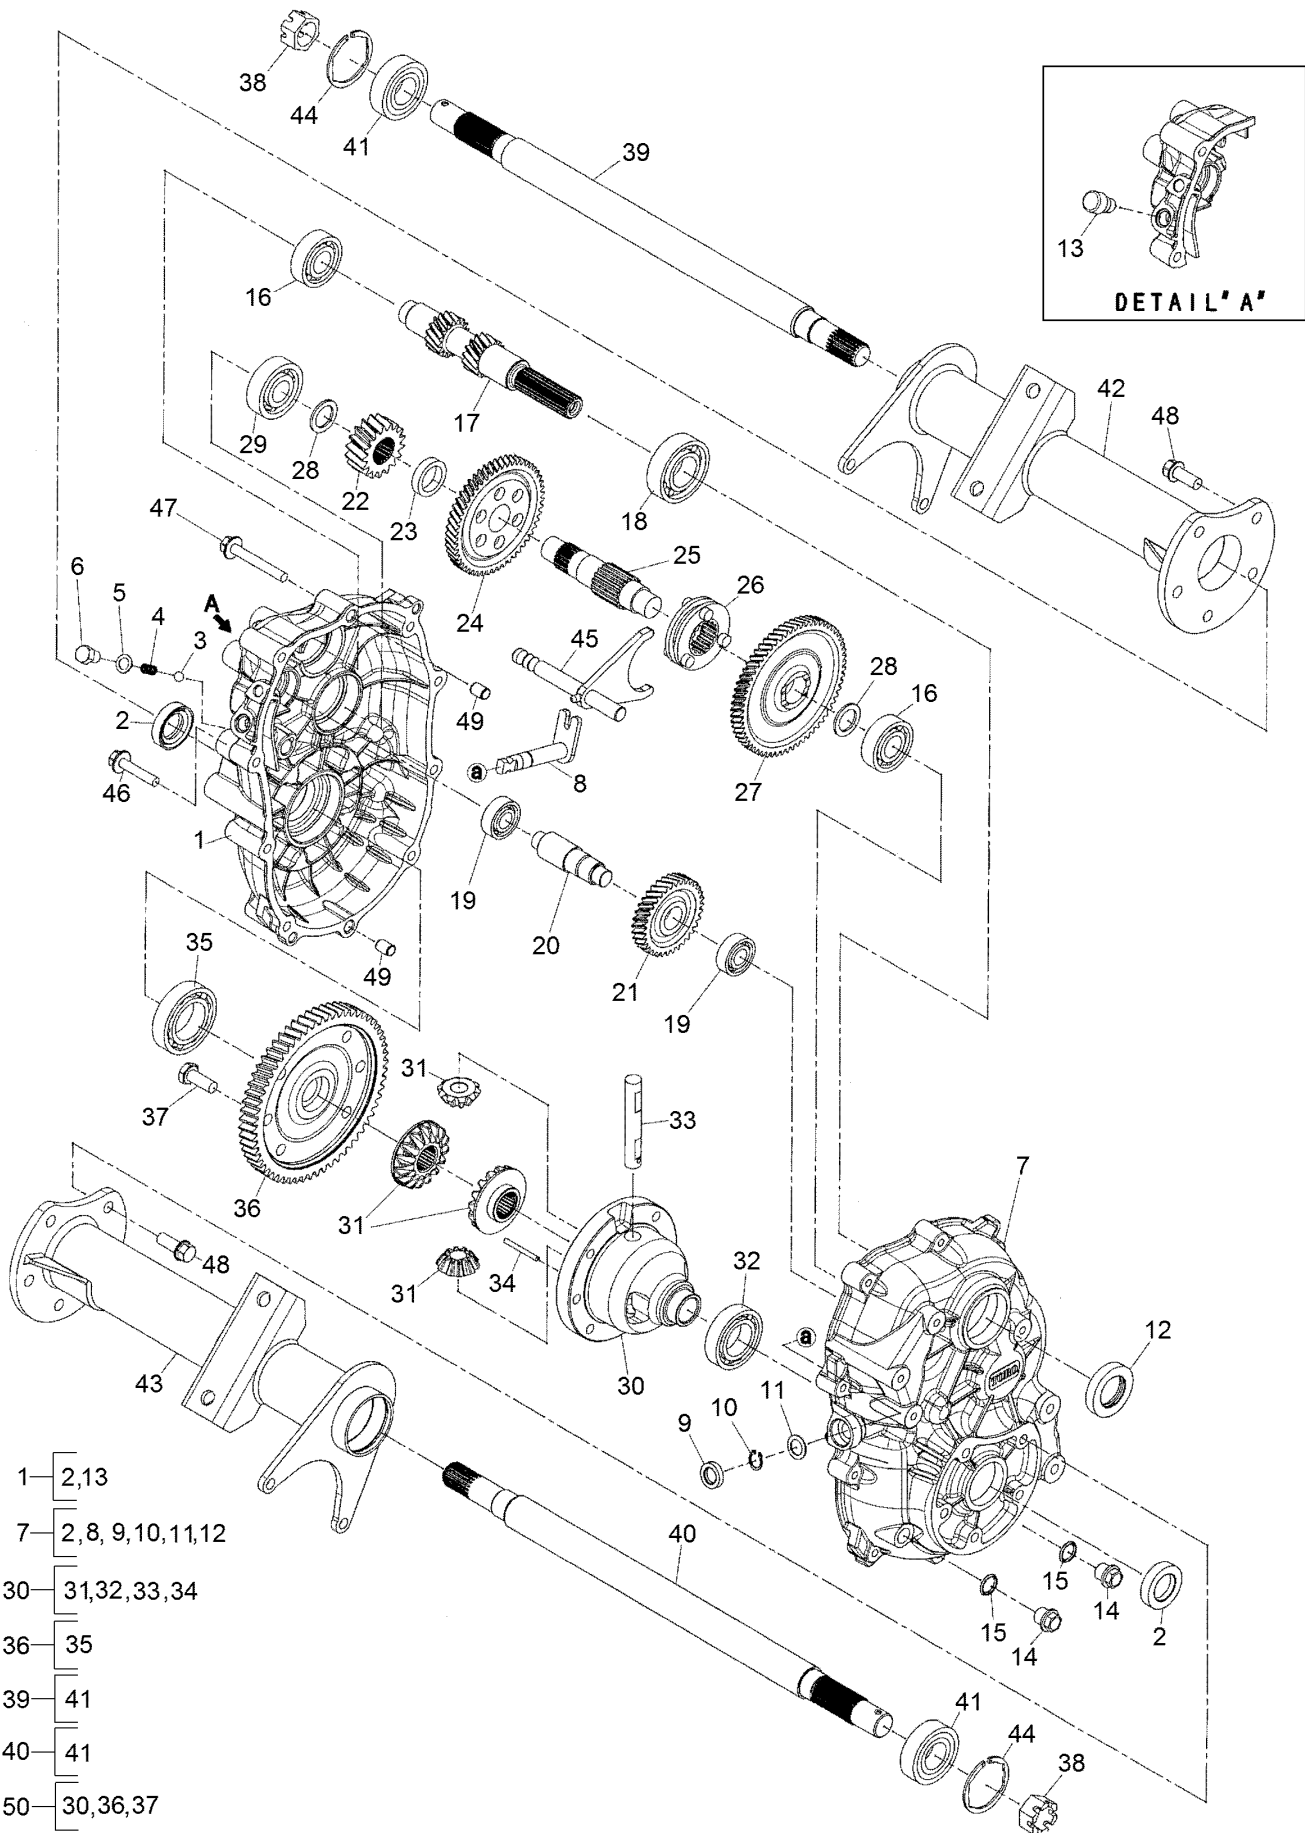

Transaxle Assembly No. 131-3486

Transaxle Assembly No. 131-3486 (continued)

<i>Ref.</i>	<i>Part Number</i>	<i>Qty.</i>	<i>Description</i>	<i>Ref.</i>	<i>Part Number</i>	<i>Qty.</i>	<i>Description</i>
1	133-2400	1	Case-LH	26	133-2419	1	Clutch-Pin
2	133-2401	2	Seal-Oil	27	133-2420	1	Gear
3	104-1660	1	Ball-Steel	28	133-2421	2	Spacer
4	104-1661	1	Spring	29	133-2422	1	Bearing-Ball
5	104-1662	1	Gasket	30	133-2423	1	Case-Differential
6	104-1663	1	Bolt	31	133-2424	1	Set-Gear, Differential
7	133-2402	1	Case-RH	32	133-2425	1	Bearing-Ball
8	133-2403	1	Shaft-Select	33	104-1644	1	Shaft-Differential
9	133-2446	1	Seal-Oil	34	104-1645	1	Pin
10	133-2404	1	Ring-Snap	35	133-2426	1	Bearing-Ball
11	133-2405	1	Spacer	36	133-2427	1	Gear
12	104-1607	1	Seal-Oil	37	104-1649	6	Bolt
13	133-2406	1	Breather-Air	38	133-2428	2	Nut-Castle
14	133-2407	2	Plug-Drain, Oil	39	133-2429	1	Shaft-Axle, LH
15	133-2408	2	Gasket	40	133-2430	1	Shaft-Axle, RH
16	133-2409	2	Bearing-Ball	41	133-2431	2	Bearing-Ball
17	133-2410	1	Shaft-Input	42	133-2432	1	Case-Axle, LH
18	133-2411	1	Bearing-Ball	43	133-2433	1	Case-Axle, RH
19	133-2412	2	Bearing-Ball	44	133-2434	2	Ring-Snap
20	133-2413	1	Shaft-Counter	45	133-2435	1	Shaft-Shift
21	133-2414	1	Gear	46	133-2436	1	Bolt-Flange
22	133-2415	1	Gear	47	133-2437	9	Bolt-Flange
23	133-2416	1	Collar	48	133-2438	10	Bolt-Flange
24	133-2417	1	Gear	49	133-2439	2	Pipe-Knock
25	133-2418	1	Shaft-Center	50	133-2440	1	Differential ASM