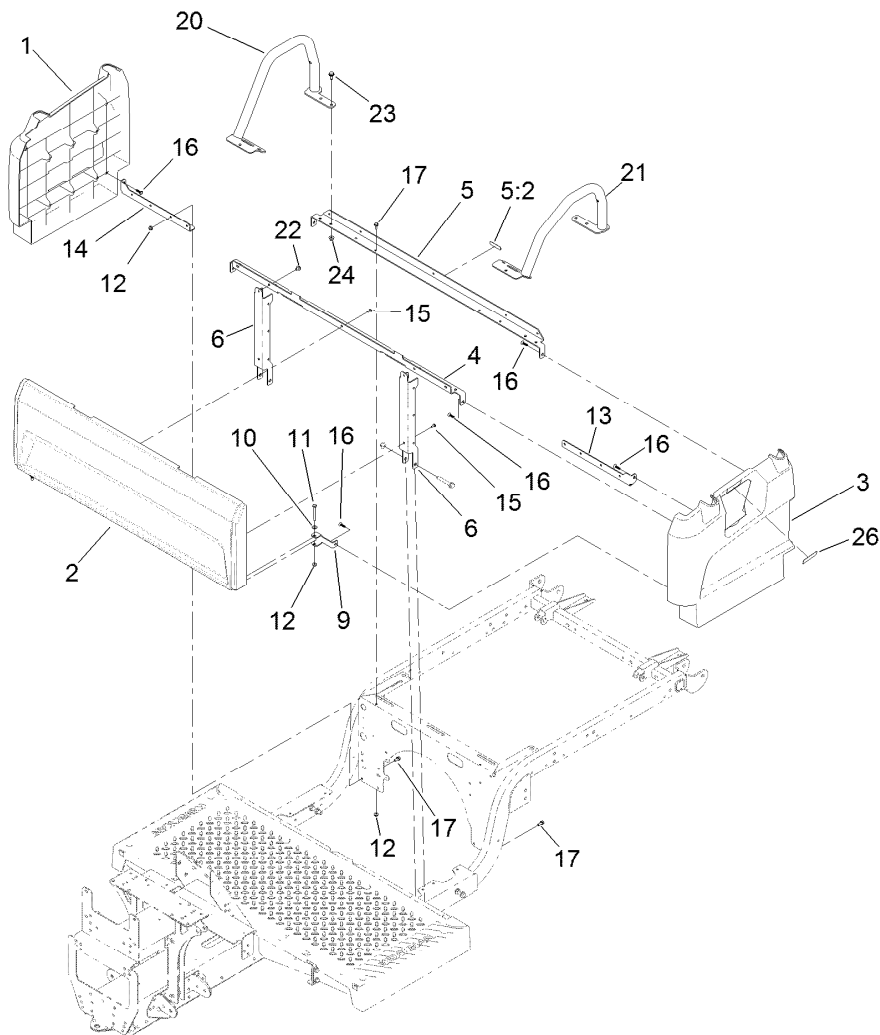

Seatbase Assembly

<i>Ref.</i>	<i>Part Number</i>	<i>Qty.</i>	<i>Description</i>	<i>Ref.</i>	<i>Part Number</i>	<i>Qty.</i>	<i>Description</i>
1	127-7805	1	Side-Base, Seat (RH)	13	127-7842-03	1	Bracket-Support, Side (LH)
2	133-7188	1	Panel-Base, Seat	14	127-7843-03	1	Bracket-Support, Side (RH)
3	127-7807	1	Side-Base, Seat (LH)	15	112-6349	5	Screw-HWH
4	133-7345-03	1	Support-Seat	16	120-2349	8	Screw
5	137-6991	1	Seat Support ASM	17	3234-33	6	Screw-HHF
5:2	120-9570	1	Decal-Warning	20	131-8352-05	1	Restraint-Hip, RH
6	127-7841-03	2	Channel-Support, Seat	21	131-8353-05	1	Restraint-Hip, LH
9	127-7844-03	2	Clamp-Plate, Floor	22	46-6810	2	Screw And Washer ASM
10	3256-22	2	Washer-Flat	23	32144-70	6	Screw-HWHTF
11	321-18	2	Screw-HH	24	104-8300	6	Nut-HF, NI
12	104-7201	8	Nut-HF	26	131-8410	1	Decal-Danger, Fuel