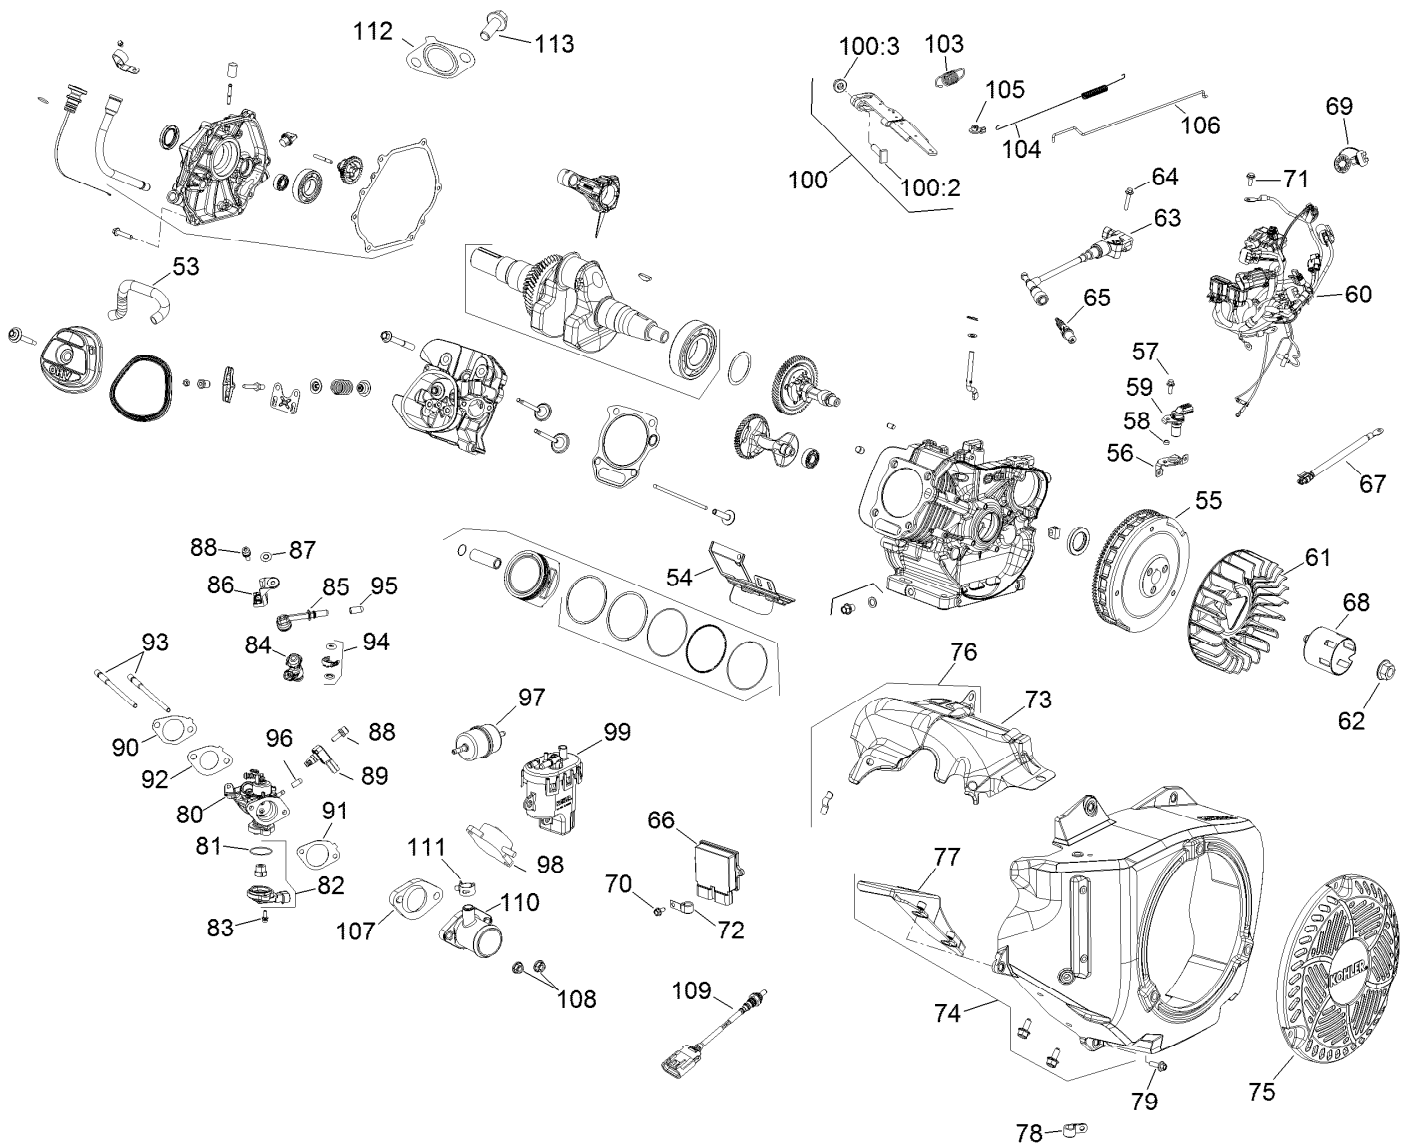

Engine Assembly No. 137-9893 (continued)

Ref.	Part Number	Qty.	Description	Ref.	Part Number	Qty.	Description
87	140-2435	1	Clip-Retainer	99	140-2452	1	Fuel Pump Module Kit-World Wide
88	140-2436	2	Screw-Hexalob Sems M6 X 1	100	136-4934	1	Governor Lever Kit
89	140-2437	1	Sensor-Tmap	100:1		1	Lever-Governor ●■
90	136-4924	1	Intake Gasket Kit	100:2	136-4980	1	Screw-Rect Head
90:1		1	Gasket (Insulator To Head) ●■	100:3	136-4902	1	Nut-HF
90:2	136-4925	1	Gasket (Carb To Insulator) ●	103	136-4933	1	Spring-Governor
90:3	136-4926	1	Gasket-Cleaner, Air ●	104	140-2446	1	Spring-Linkage
91	140-2438	1	Gasket-Throttle Body	105	140-2447	1	Bushing-Linkage Retainer
92	140-2439	1	Gasket-Insulator, T-Body	106	140-2448	1	Linkage-Governor
93	136-4929	2	Stud-Intake	107	140-2449	1	Insulator-Throttle Body
94	140-2440	1	Fuel Injector O-Ring Kit	108	136-4903	2	Nut-HF, Lock
95	140-2441	1	Cap-Masking	109	140-2450	1	Sensor-Oxygen
96	140-2442	1	Cap-Masking	110	136-4916	1	Adapter-Inlet, Air
97	140-2443	1	Filter-Fuel	111	140-2451	1	Clamp-Breather Hose
99	140-2445	1	Fuel Pump Module Kit-California	112	136-4922	1	Gasket-Muffler
				113	136-4985	2	Screw

● Not illustrated

■ Not serviced separately