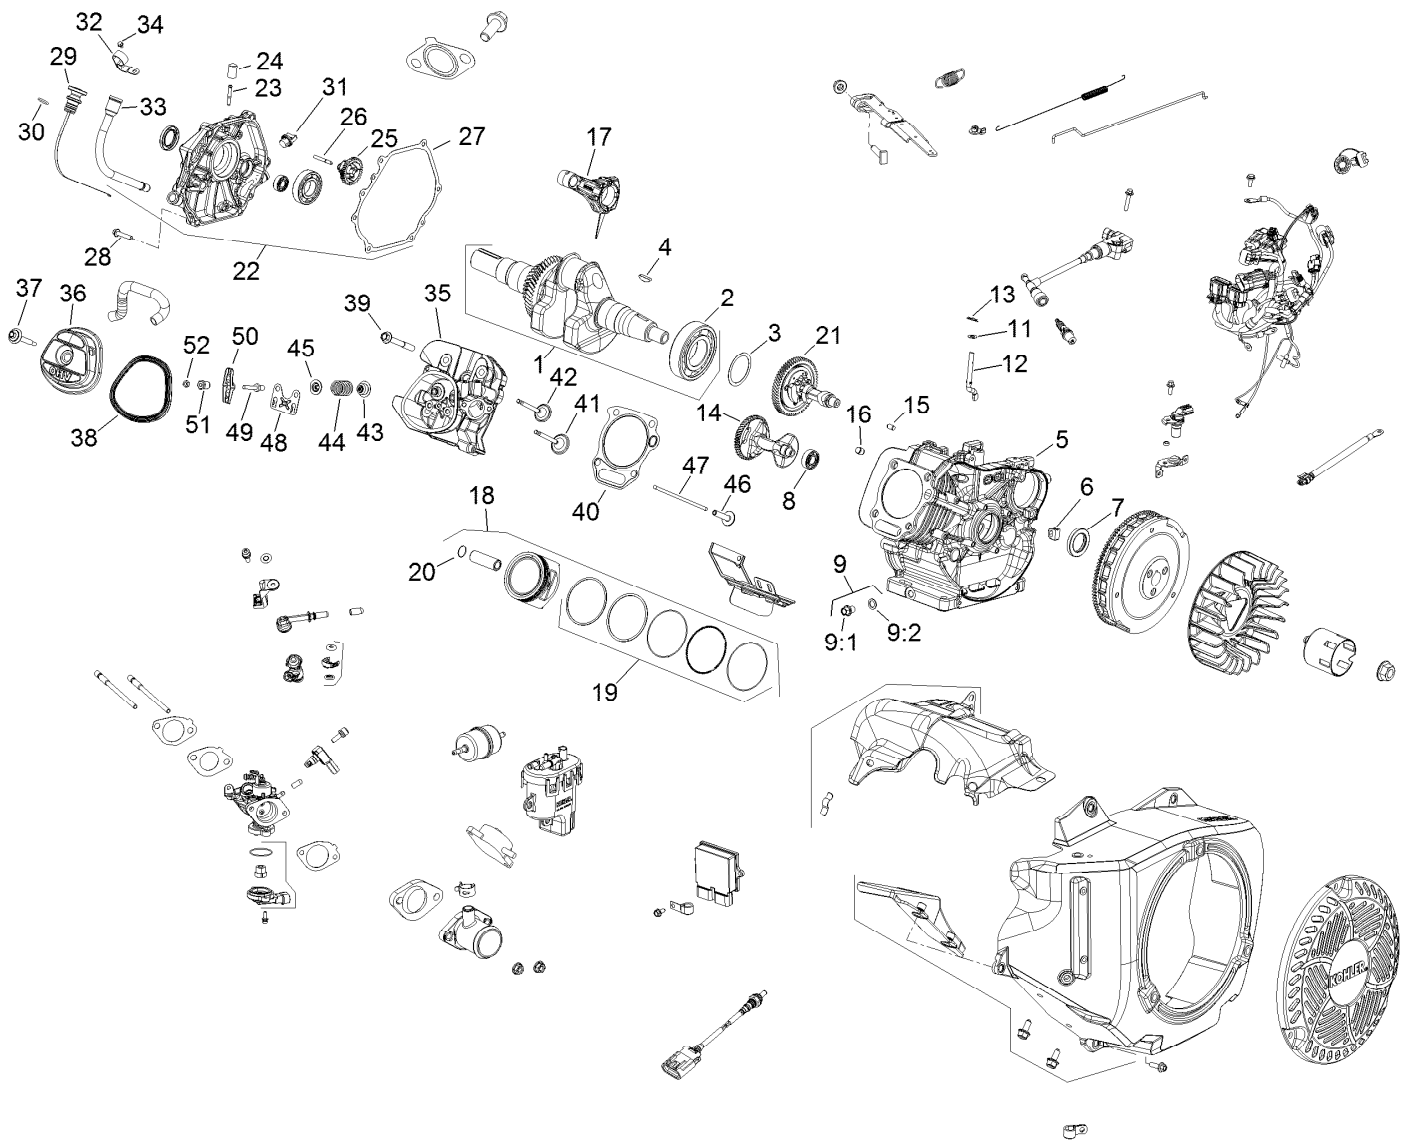

Engine Assembly No. 137-9893 (continued)

Ref.	Part Number	Qty.	Description	Ref.	Part Number	Qty.	Description
27	136-4923	1	Gasket-Plate, Closure	36:3:1		1	Screw-Cover, Valve ●■
28	136-4983	7	Screw-Plate, Closure	36:3:2		1	Gasket-Screw, Valve Cover ●■
29	140-2404	1	Dipstick ASM	37	136-4988	1	Screw (Valve Cover Seal ASM)
30	140-2405	1	O-Ring-Dipstick Cap	37:1		1	Screw-Cover, Valve ●■
31	136-4952	1	Oil Fill Cap ASM	37:2		1	Gasket-Screw, Valve Cover ●■
31:1		1	Oil Fill Cap ●■	38	136-4927	1	Gasket-Cover, Valve
31:2		1	Gasket ●■	39	140-2407	4	Screw-Hex Flange
32	140-2406	1	Bracket-Dipstick Tube	40	140-2408	1	Head Gasket Kit
33	138-9383	1	Dip Stick Tube ASM	41	136-4911	1	Valve-Intake
34	136-4991	1	Screw-HF	42	136-4912	1	Retainer-Spring, Valve
35	136-4961	1	Cylinder Head Kit	43	136-4919	2	Seal-Stem, Valve
35:1		1	Head-Cylinder ●■	44	136-4931	2	Spring-Valve
35:2	136-4929	2	Stud-Intake ●	45	136-4912	2	Retainer-Spring, Valve
36	136-4935	1	Valve Cover Kit	46	136-4963	2	Lifter-Valve
36:1		1	Cover-Valve ●■	47	136-4966	2	Rod-Push
36:2	136-4927	1	Gasket-Cover, Valve ●				
36:3	136-4988	1	Screw (Valve Cover Seal ASM) ●				

● Not illustrated

■ Not serviced separately