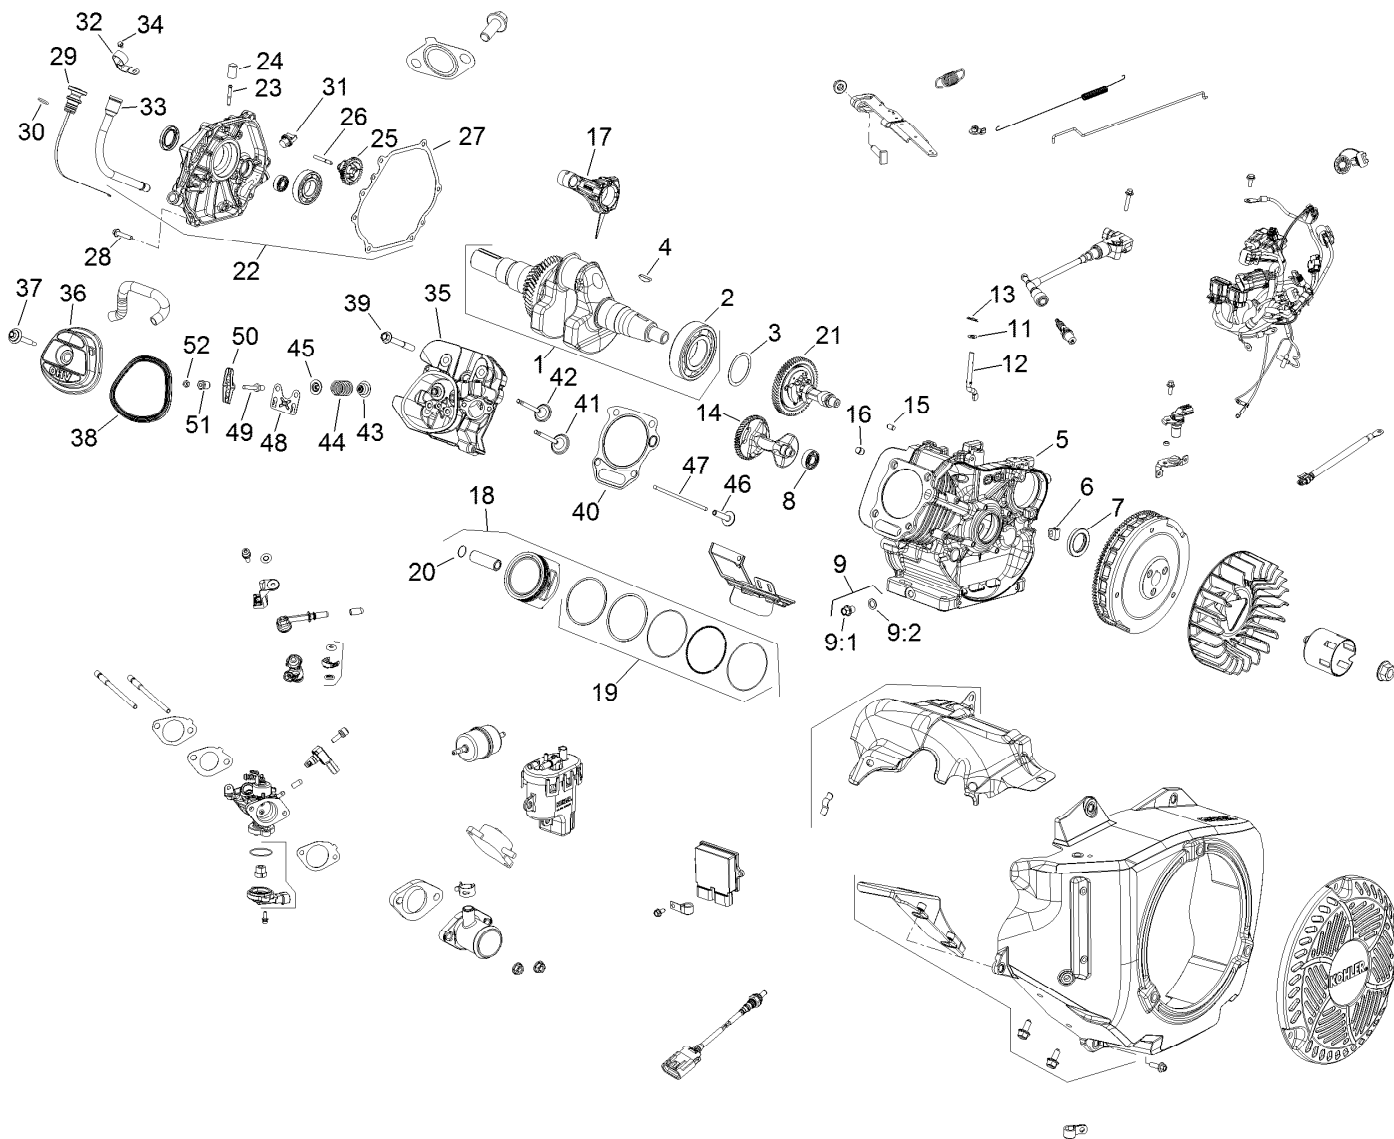

● Not illustrated

■ Not serviced separately

Engine Assembly No. 137-9893 (continued)

Ref.	Part Number	Qty.	Description	Ref.	Part Number	Qty.	Description
27	136-4923	1	Gasket-Plate, Closure	36:3:1		1	Screw-Cover, Valve ●■
28	136-4983	7	Screw-Plate, Closure	36:3:2		1	Gasket-Screw, Valve Cover ●■
29	140-2404	1	Dipstick ASM	37	136-4988	1	Screw (Valve Cover Seal ASM)
30	140-2405	1	O-Ring-Dipstick Cap	37:1		1	Screw-Cover, Valve ●■
31	136-4952	1	Oil Fill Cap ASM	37:2		1	Gasket-Screw, Valve Cover ●■
31:1		1	Oil Fill Cap ●■	38	136-4927	1	Gasket-Cover, Valve
31:2		1	Gasket ●■	39	140-2407	4	Screw-Hex Flange
32	140-2406	1	Bracket-Dipstick Tube	40	140-2408	1	Head Gasket Kit
33	138-9383	1	Dip Stick Tube ASM	41	136-4911	1	Valve-Intake
34	136-4991	1	Screw-HF	42	136-4912	1	Retainer-Spring, Valve
35	136-4961	1	Cylinder Head Kit	43	136-4919	2	Seal-Stem, Valve
35:1		1	Head-Cylinder ●■	44	136-4931	2	Spring-Valve
35:2	136-4929	2	Stud-Intake ●	45	136-4912	2	Retainer-Spring, Valve
36	136-4935	1	Valve Cover Kit	46	136-4963	2	Lifter-Valve
36:1		1	Cover-Valve ●■	47	136-4966	2	Rod-Push
36:2	136-4927	1	Gasket-Cover, Valve ●				
36:3	136-4988	1	Screw (Valve Cover Seal ASM) ●				

● Not illustrated

■ Not serviced separately

Engine Assembly No. 137-9893 (continued)

Ref.	Part Number	Qty.	Description
48	136-4946	1	Plate-Guide, Pushrod
49	136-4900	2	Stud-Arm, Rocker
50	136-4953	2	Arm-Rocker