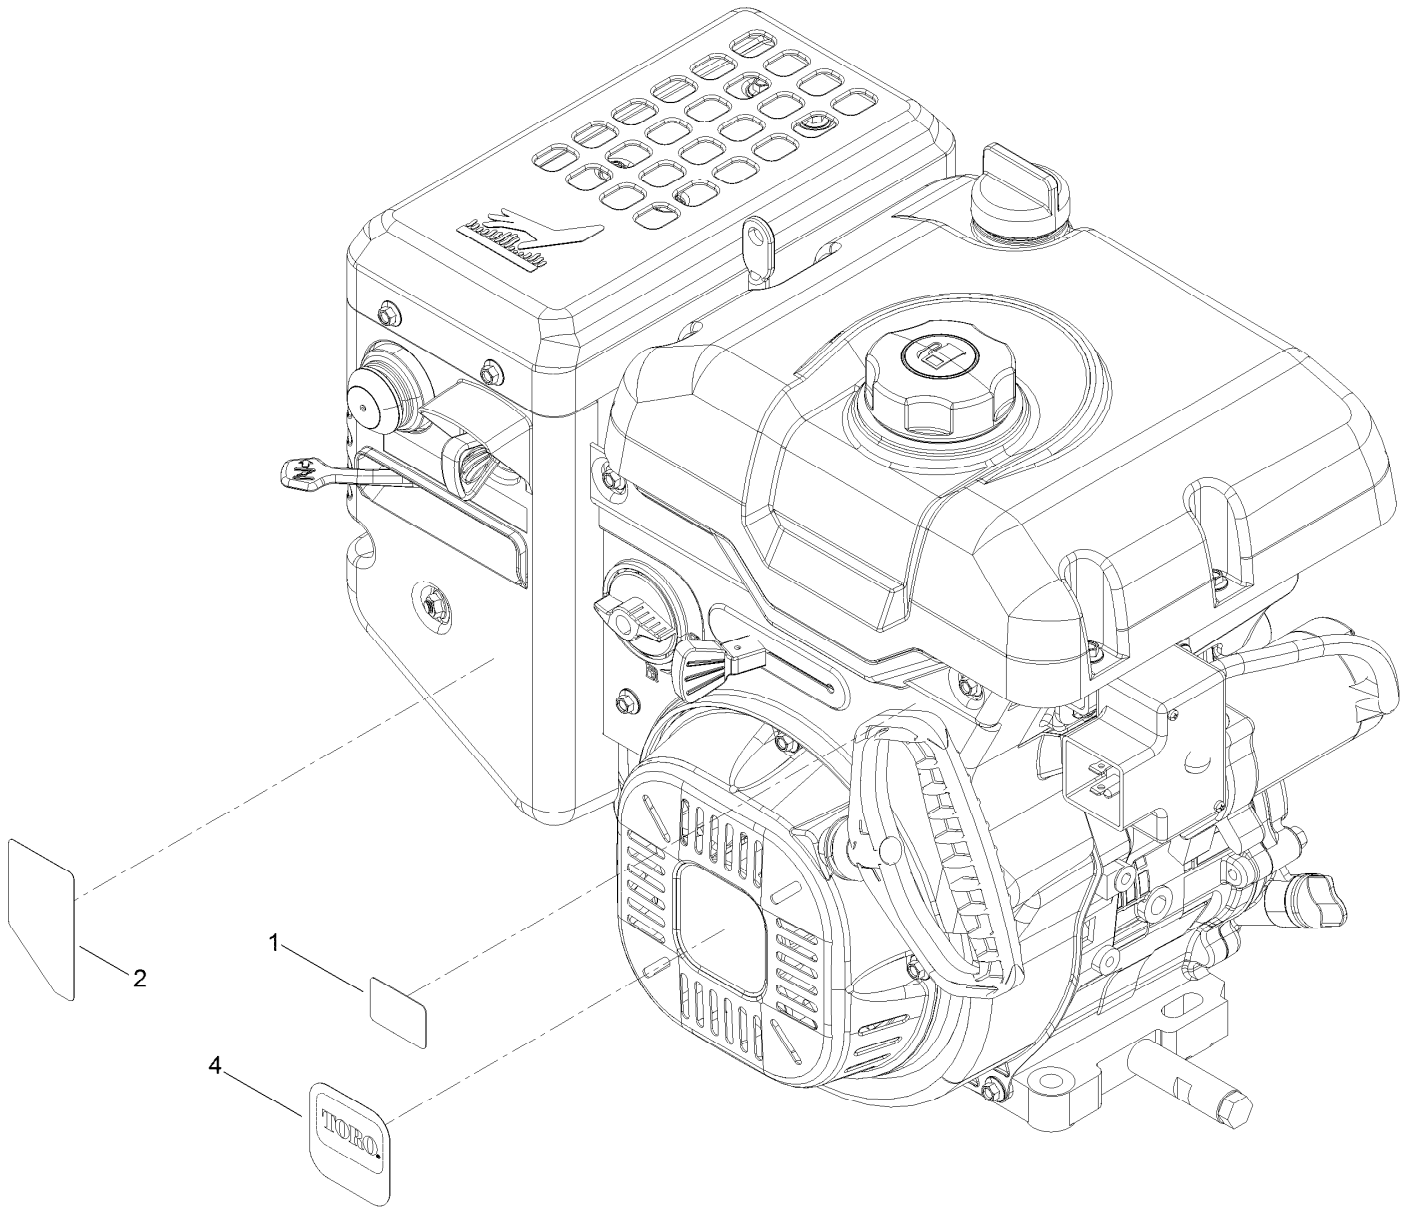

Engine Decal Assembly

Engine Decal Assembly (continued)

<i>Ref.</i>	<i>Part Number</i>	<i>Qty.</i>	<i>Description</i>
1	125-1102	1	Decal-Throttle
2	120-9805	1	Decal-Control, Engine
4	120-9810	1	Decal-Recoil