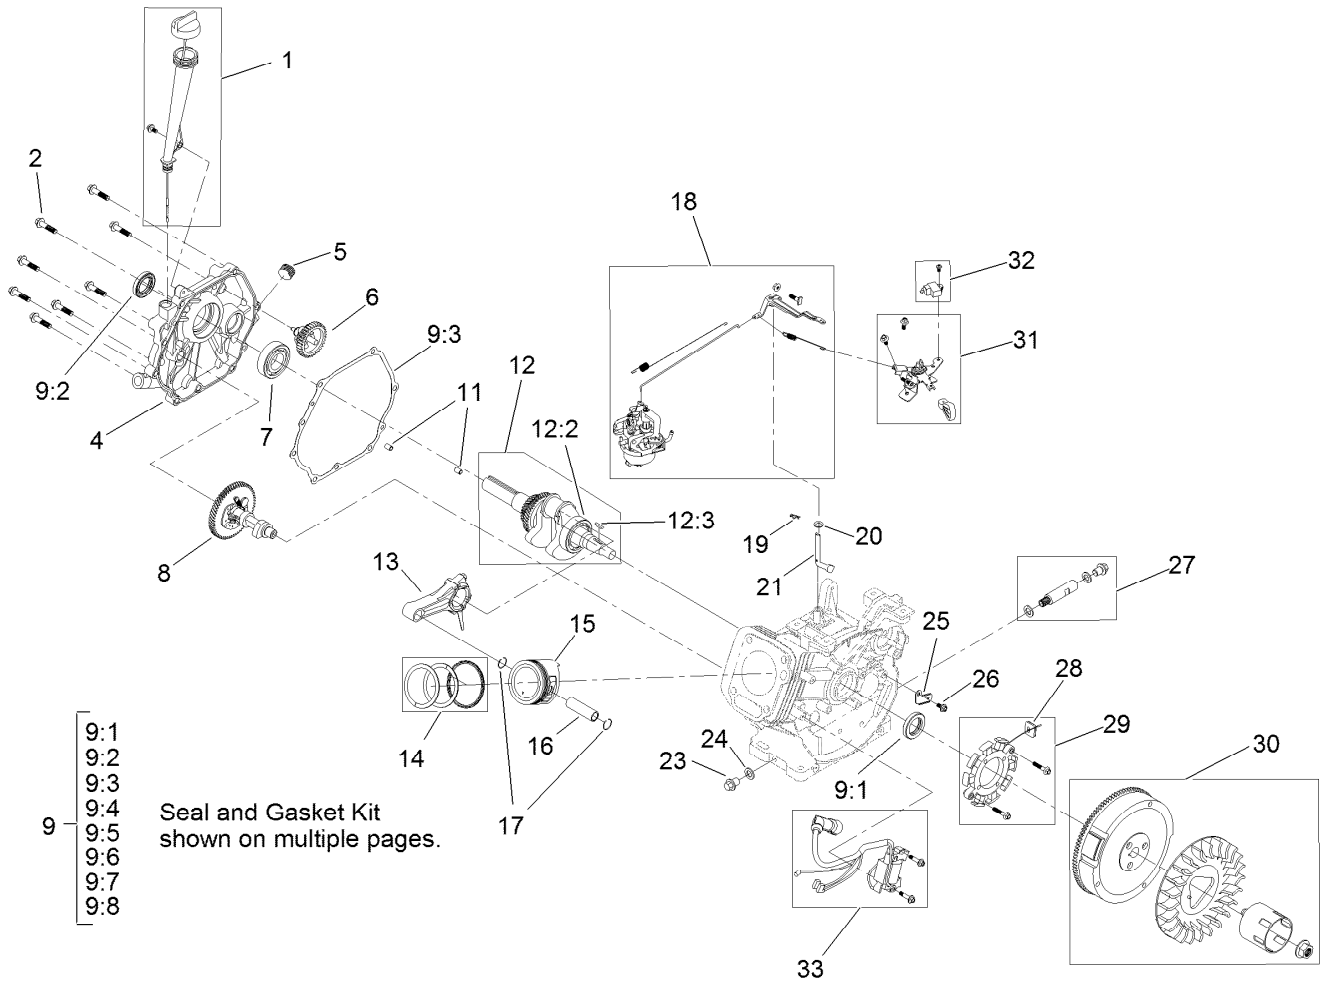

Engine Assembly No. 1 (continued)

<i>Ref.</i>	<i>Part Number</i>	<i>Qty.</i>	<i>Description</i>	<i>Ref.</i>	<i>Part Number</i>	<i>Qty.</i>	<i>Description</i>
1	133-9823	1	Cap-Fuel	6:4	121-0312	2	Washer-Plain
2	136-7802	1	Fuel Tank And Cap Kit	7	121-4103	1	Switch Box Bracket Kit
3	121-0349	1	Fuel Tank Cover Kit	8	121-4109	1	Fuel Shut-Off Valve Kit
4	121-0347	1	Rear Panel And Hardware Kit	9	139-0598	1	Fuel Line Kit
5	121-0351	1	Tank Mount Bracket Kit	9:1	121-0087	4	Clamp-Hose
6	136-7800	1	Electric Starter Kit	10	121-4105	1	Front Panel Kit
6:2	121-0298	2	Screw-HHF	11	121-0274	1	Recoil Shroud Kit
6:3	121-0306	2	Screw-Bhp	12	121-0342	1	Recoil Kit
				13	121-0287	1	Handle-Recoil

Engine Assembly No. 2