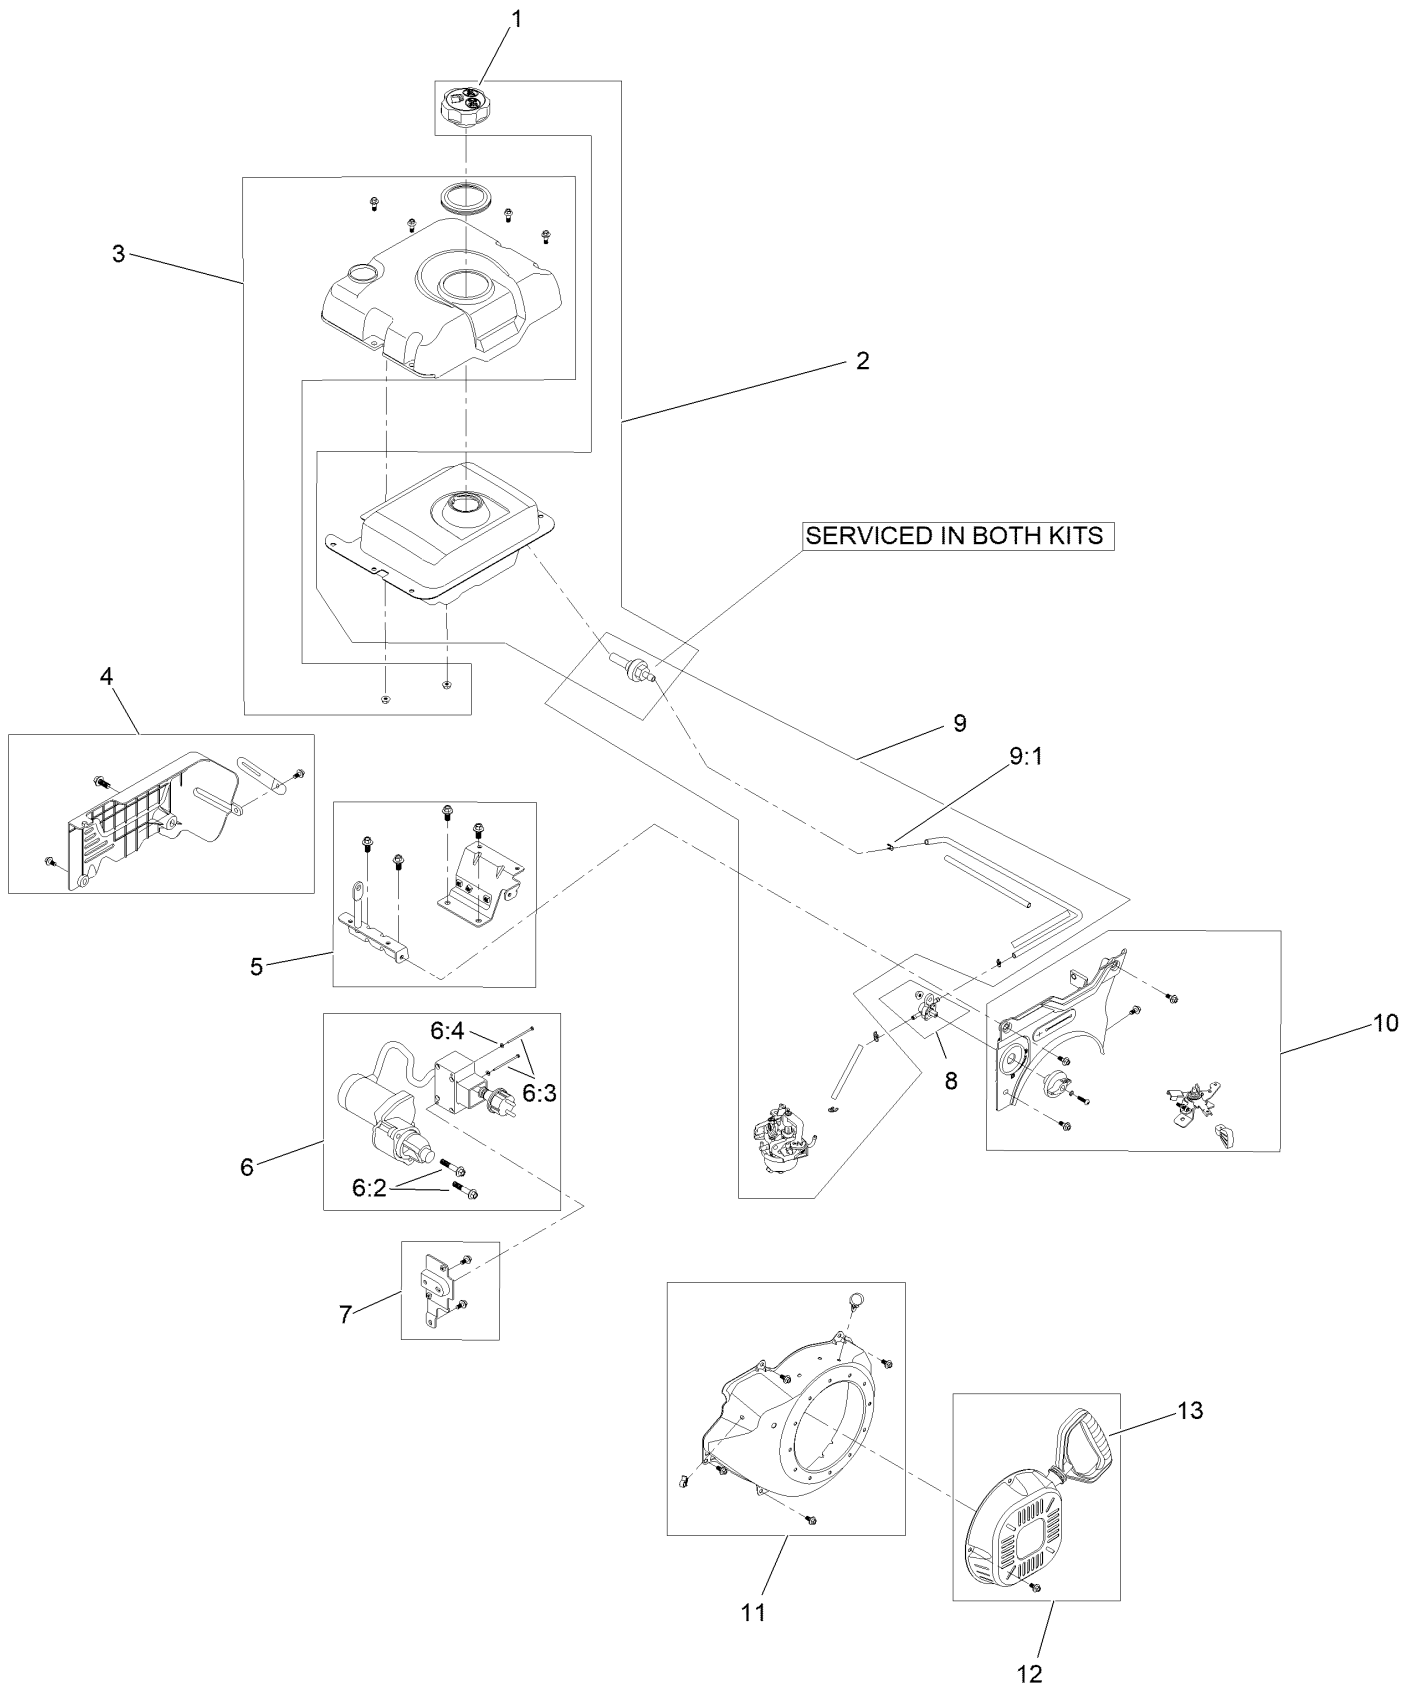

Engine Assembly (continued)

<i>Ref.</i>	<i>Part Number</i>	<i>Qty.</i>	<i>Description</i>	<i>Ref.</i>	<i>Part Number</i>	<i>Qty.</i>	<i>Description</i>
1	120-4424	1	Engine-175Fds-1	8	138-0670	1	LED Light ASM
2	138-0695	1	Engine Plate ASM	9	138-0683-03	1	Bracket-Light
3	32144-70	4	Screw-HWHTF	10	32144-85	4	Screw-HWH
4	136-8683	4	Nut-Lock	12	136-6606	1	Cover-Belt
5	136-8673	1	Guide-Belt	13	3230-19	1	Bolt-CARR
6	138-0690	2	Screw-HH	14	137-3089	1	Nut-Hex
7	136-6644-03	1	Bracket-Control, Traction	15	137-3099	1	Screw-Plastite, HWH

Engine Assembly No. 1