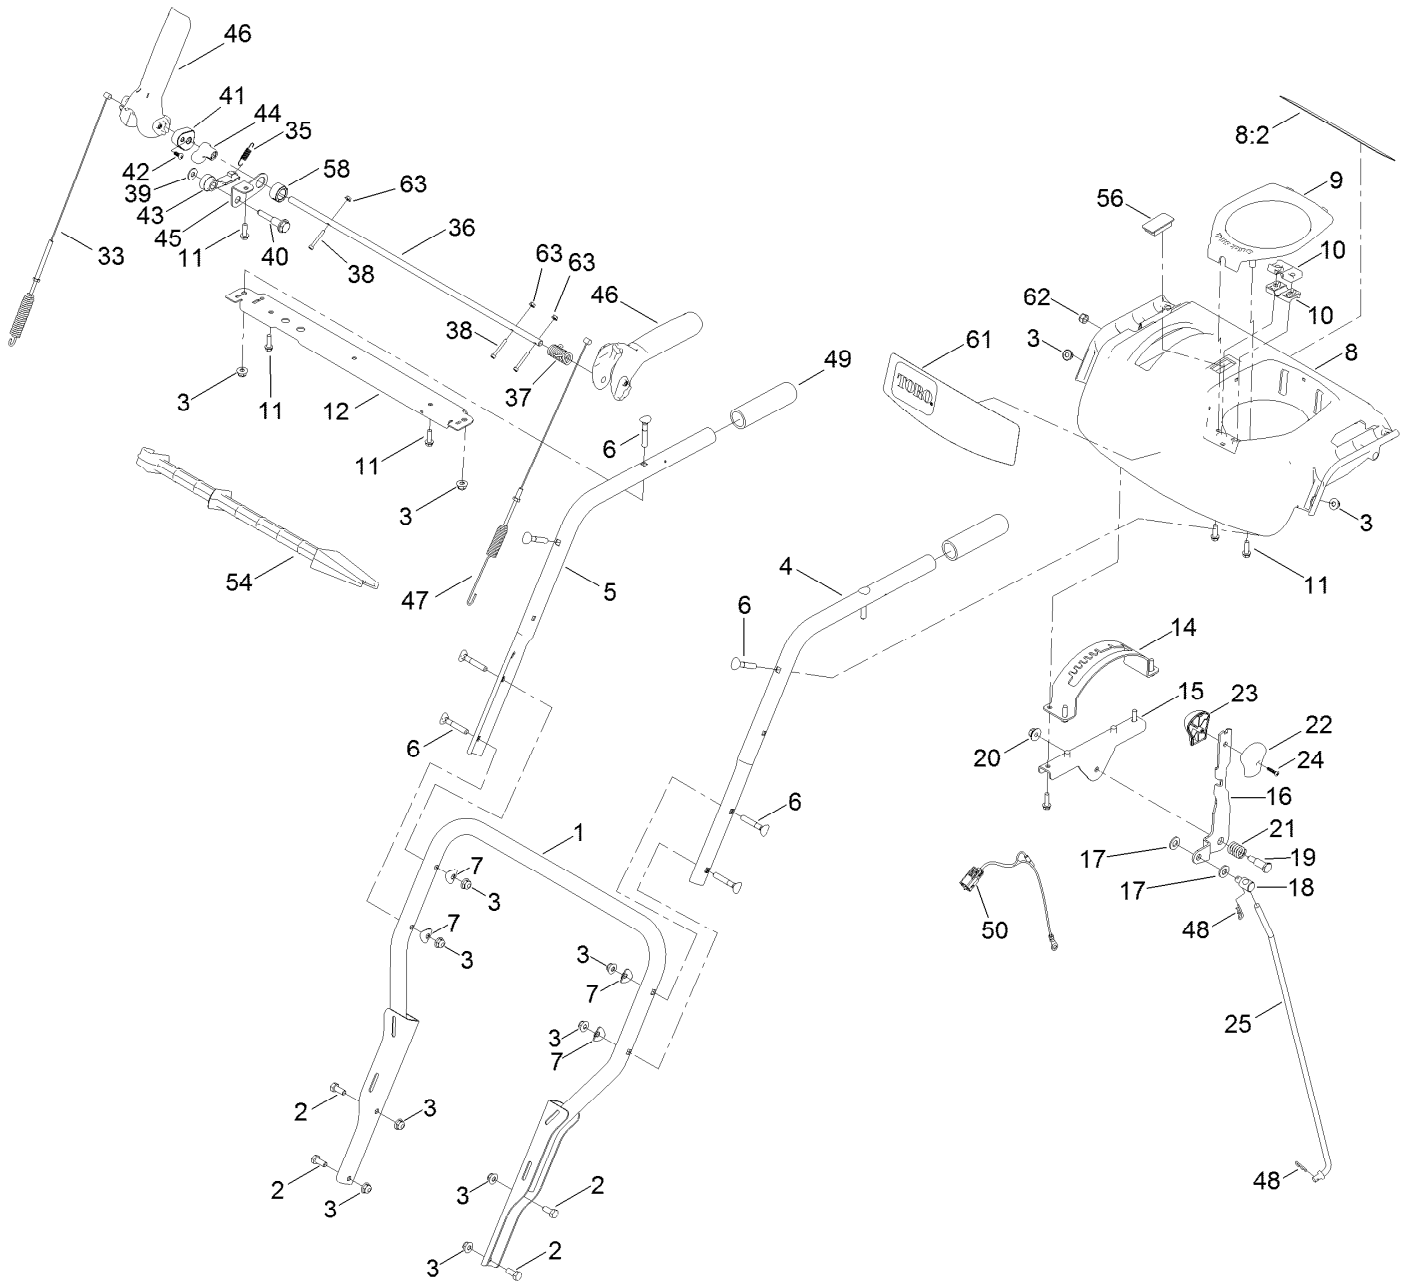

Handle Assembly

Handle Assembly (continued)

<i>Ref.</i>	<i>Part Number</i>	<i>Qty.</i>	<i>Description</i>	<i>Ref.</i>	<i>Part Number</i>	<i>Qty.</i>	<i>Description</i>
1	136-6682-03	1	Lower Handle ASM	33	138-3661	1	Cable-Auger
2	137-3052	4	Screw-HH	35	136-7161	1	Spring-Lockout, Handle
3	138-8401	12	Nut-HF	36	137-6182	1	Rod-Lockout
4	137-6206-03	1	Handle-Upper, LH	37	138-0678	1	Spring-Torsion, Handle Return
5	137-6207-03	1	Handle-Upper, RH	38	139-3694	3	Screw-HSH
6	137-3107	8	Screw-Handle	39	98-3499	1	Washer-Flat
7	137-3009	4	Washer-Cup	40	138-0681	1	Screw-Shoulder
8	137-6208	1	Panel-Control, W/Graphics	41	137-6227	1	Lock-Handle
8:2	137-6249	1	Decal-Safety	42	137-9137	1	Screw-PPH
9	137-6178	1	Cover-Quickstick	43	137-6229	1	Latch-Lockout
10	105-9987	2	Support-Rod	44	138-8466	1	Cam-Lockout
11	137-3099	9	Screw-Plastite, HWH	45	138-3652	1	Link-Lockout
12	137-6197-01	1	Brace-Console	46	137-6171	2	Lever-Control
14	137-6187-03	1	Gate-Shift	47	138-0728	1	Cable-Traction
15	137-6188-03	1	Bracket-Shift	48	137-3083	2	Pin-Hair
16	137-6231-03	1	Selector-Speed	49	120-1333	2	Grip-Handle
17	115-1166	2	Washer-Flat	50	138-3645	1	Harness-Wire, LED
18	136-7193	1	Trunnion-Rod	54	110-3408	1	Stick-Cleanout
19	137-3103	1	Screw-Shoulder, HH	56	99-7420	1	Plug-Hole
20	137-3038	1	Nut-HF	58	138-8467	1	Collar-Cam
21	136-7121	1	Spring-Compression	61	138-0653	1	Decal-Console
22	105-9999	1	Knob-Shift, LH	62	137-3093	1	Nut-Hex
23	106-4423	1	Knob-Shift, RH	63	140-3749	3	Nut
24	94-4496	1	Screw-PPH				
25	137-6225	1	Rod-Shift