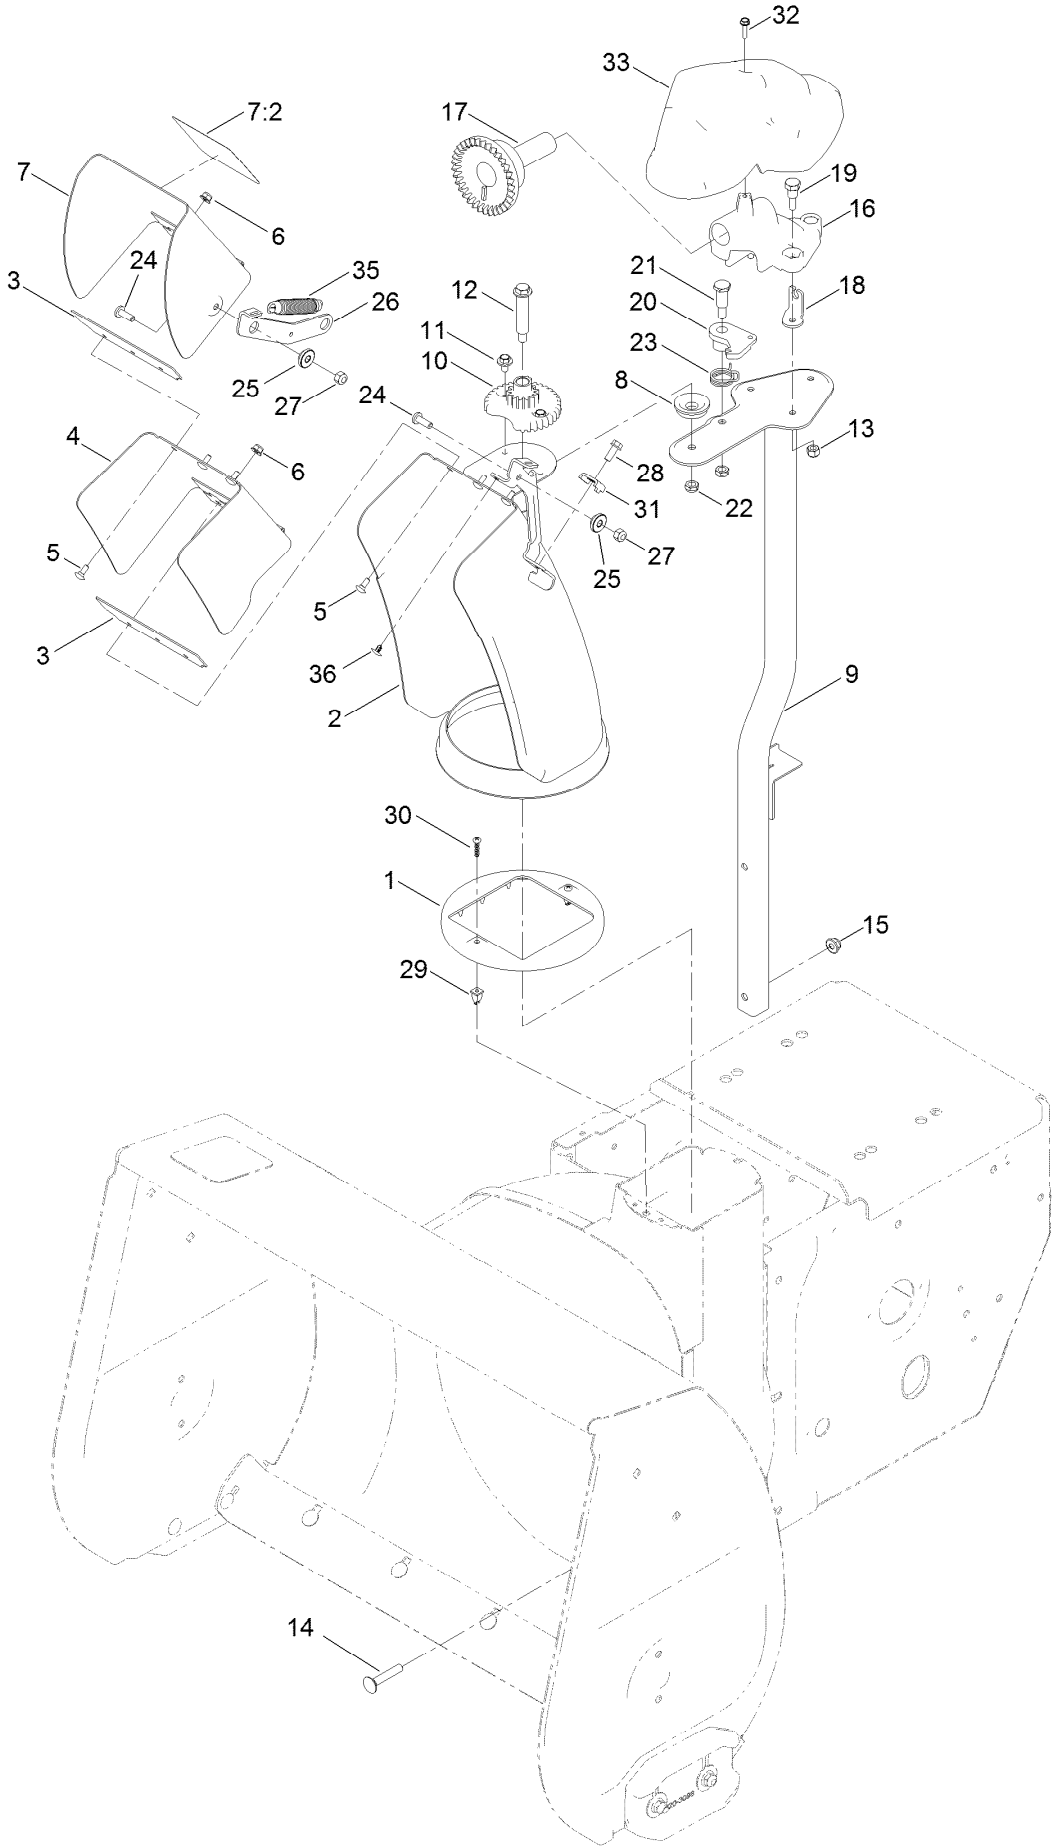

Chute Assembly

Chute Assembly (continued)

<i>Ref.</i>	<i>Part Number</i>	<i>Qty.</i>	<i>Description</i>	<i>Ref.</i>	<i>Part Number</i>	<i>Qty.</i>	<i>Description</i>
1	136-6515	1	Guide-Chute	18	136-6676	1	Anchor-Cable
2	136-6580-01	1	Lower Chute ASM	19	136-7197	3	Screw-Shoulder
3	138-3671	2	Gasket-Deflector	20	136-6525	1	Latch-Chute
4	136-6582-01	1	Middle Deflector ASM	21	137-3103	1	Screw-Shoulder, HH
5	135-1929	6	Bolt-CARR	22	137-3089	2	Nut-Hex
6	138-0719	6	Nut-HF	23	108-7315	1	Spring-Torsion
7	139-1564	1	Deflector ASM	24	138-0689	2	Screw-PH
7:2	121-6847	1	Decal-Danger	25	138-0687	2	Bushing-Pivot
8	106-4422	1	Spacer-Chute	26	136-6522	1	Link-Deflector
9	137-6245-03	1	Chute Post ASM	27	137-3094	2	Nut-Hex
10	106-4472	1	Gear-Chute	28	32144-85	1	Screw-HWH
11	46-6810	2	Screw And Washer ASM	29	136-6586	2	Grommet-Screw
12	136-7199	1	Bolt-Shoulder	30	94-4496	2	Screw-PPH
13	137-3088	3	Nut-Hex	31	136-7191	1	Clamp-Cable
14	137-3063	2	Bolt-Car	32	137-3110	1	Screw-Plastite, HWH
15	119-4041	2	Nut-HF	33	136-6672	1	Cover-Gear, Face
16	136-6517	1	Mount-Gear, Face	35	132-6915	1	Spring-Extension
17	106-4471	1	Gear-Face	36	138-3651	1	Plug-Plastic