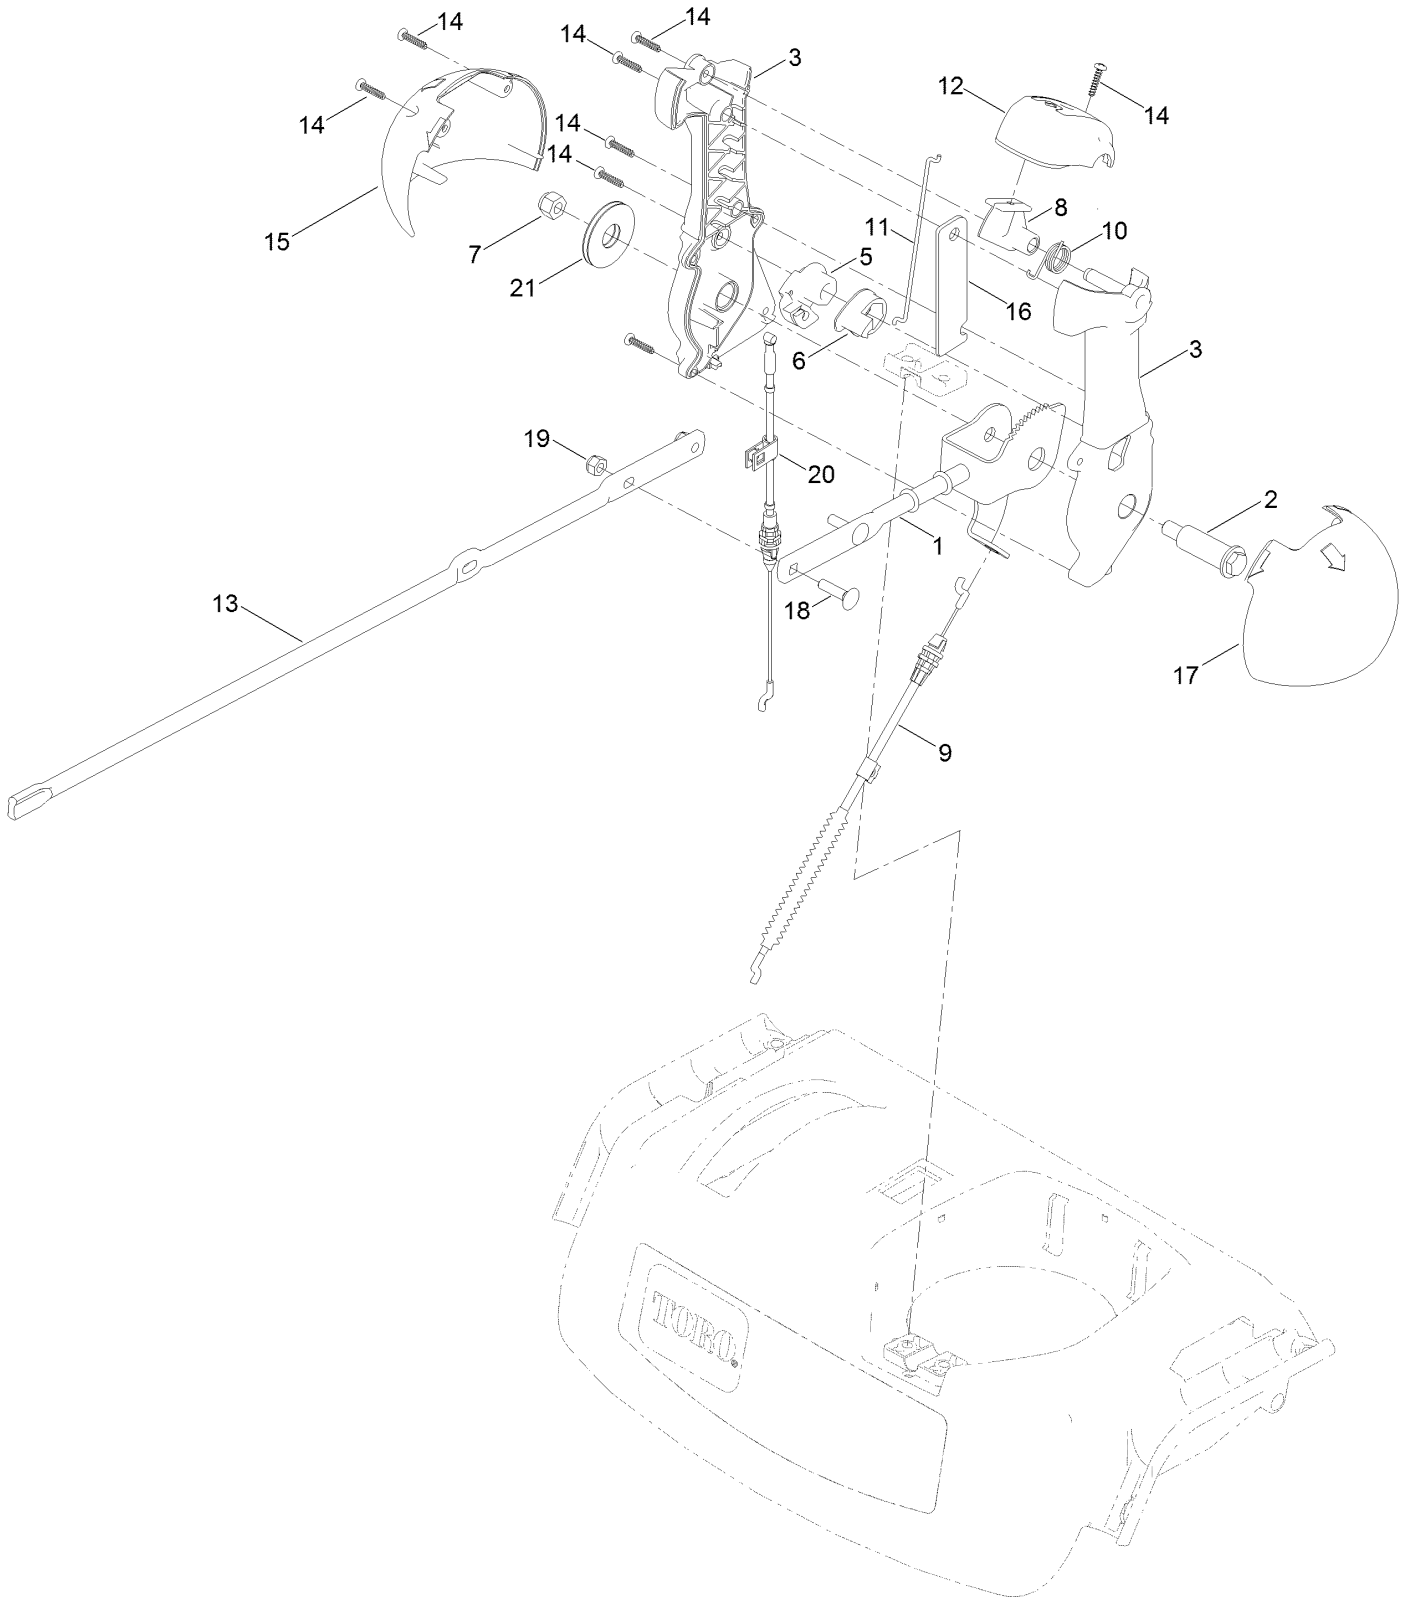

Chute Control Assembly

Chute Control Assembly (continued)

<i>Ref.</i>	<i>Part Number</i>	<i>Qty.</i>	<i>Description</i>	<i>Ref.</i>	<i>Part Number</i>	<i>Qty.</i>	<i>Description</i>
1	138-0662	1	Rod-Control, Chute	12	137-6239	1	Cap-Lever
2	138-0659	1	Screw-Shoulder, HWH	13	136-6578	1	Rod-Chute, Rotation
3	139-1552	1	Chute Control Lever ASM	14	94-4496	8	Screw-PPH
5	105-9988	1	Lever-Cable, Deflector	15	136-6677	1	Globe-Quickstick, RH
6	106-7310	1	Pawl-Latch	16	136-6632-03	1	Plate-Stiffner
7	137-3087	1	Nut-Hex	17	136-6678	1	Globe-Quickstick, LH
8	137-6238	1	Trigger-Latch	18	137-3056	3	Bolt-CARR
9	138-0730	1	Cable-Control, Deflector	19	137-3094	3	Nut-Hex
10	105-9982	1	Spring-Torsion	20	136-6671	1	Cable-Release, Chute
11	138-0688	1	Link-Latch	21	138-0744	1	Washer-Friction, Composite