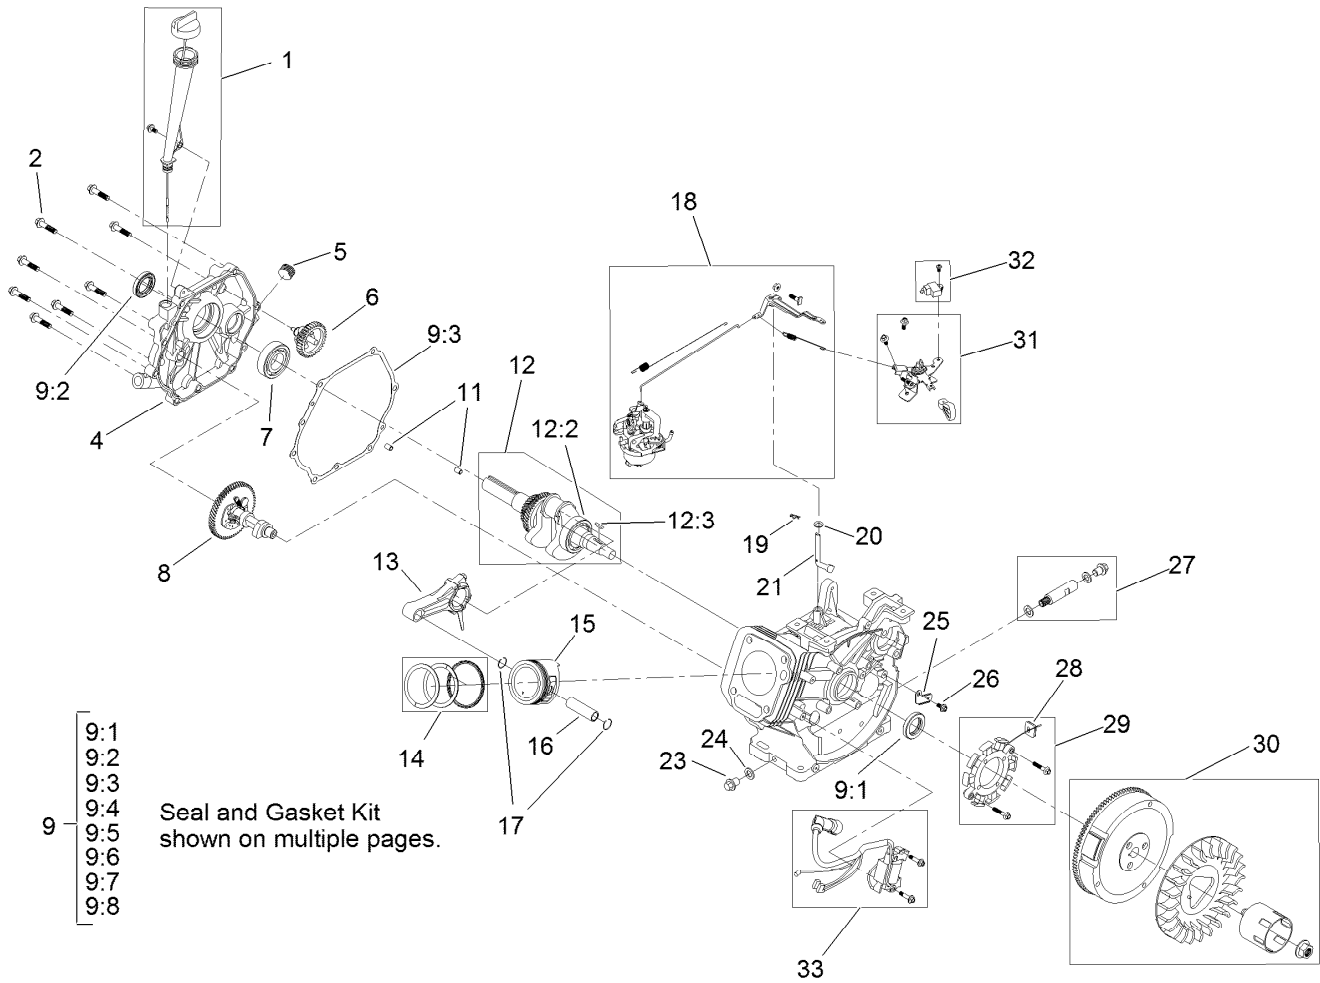

Engine Assembly No. 1 (continued)

<i>Ref.</i>	<i>Part Number</i>	<i>Qty.</i>	<i>Description</i>	<i>Ref.</i>	<i>Part Number</i>	<i>Qty.</i>	<i>Description</i>
1	133-9823	1	Cap-Fuel	6:4	121-0312	2	Washer-Plain
2	136-7802	1	Fuel Tank And Cap Kit	7	121-4103	1	Switch Box Bracket Kit
3	121-0349	1	Fuel Tank Cover Kit	8	121-4109	1	Fuel Shut-Off Valve Kit
4	121-0347	1	Rear Panel And Hardware Kit	9	139-0598	1	Fuel Line Kit
5	121-0351	1	Tank Mount Bracket Kit	9:1	121-0087	4	Clamp-Hose
6	136-7799	1	Electric Starter Kit	10	121-4105	1	Front Panel Kit
6:2	121-0298	2	Screw-HHF	11	121-0274	1	Recoil Shroud Kit
6:3	121-0306	2	Screw-Bhp	12	121-0342	1	Recoil Kit
				13	121-0287	1	Handle-Recoil

Engine Assembly No. 2