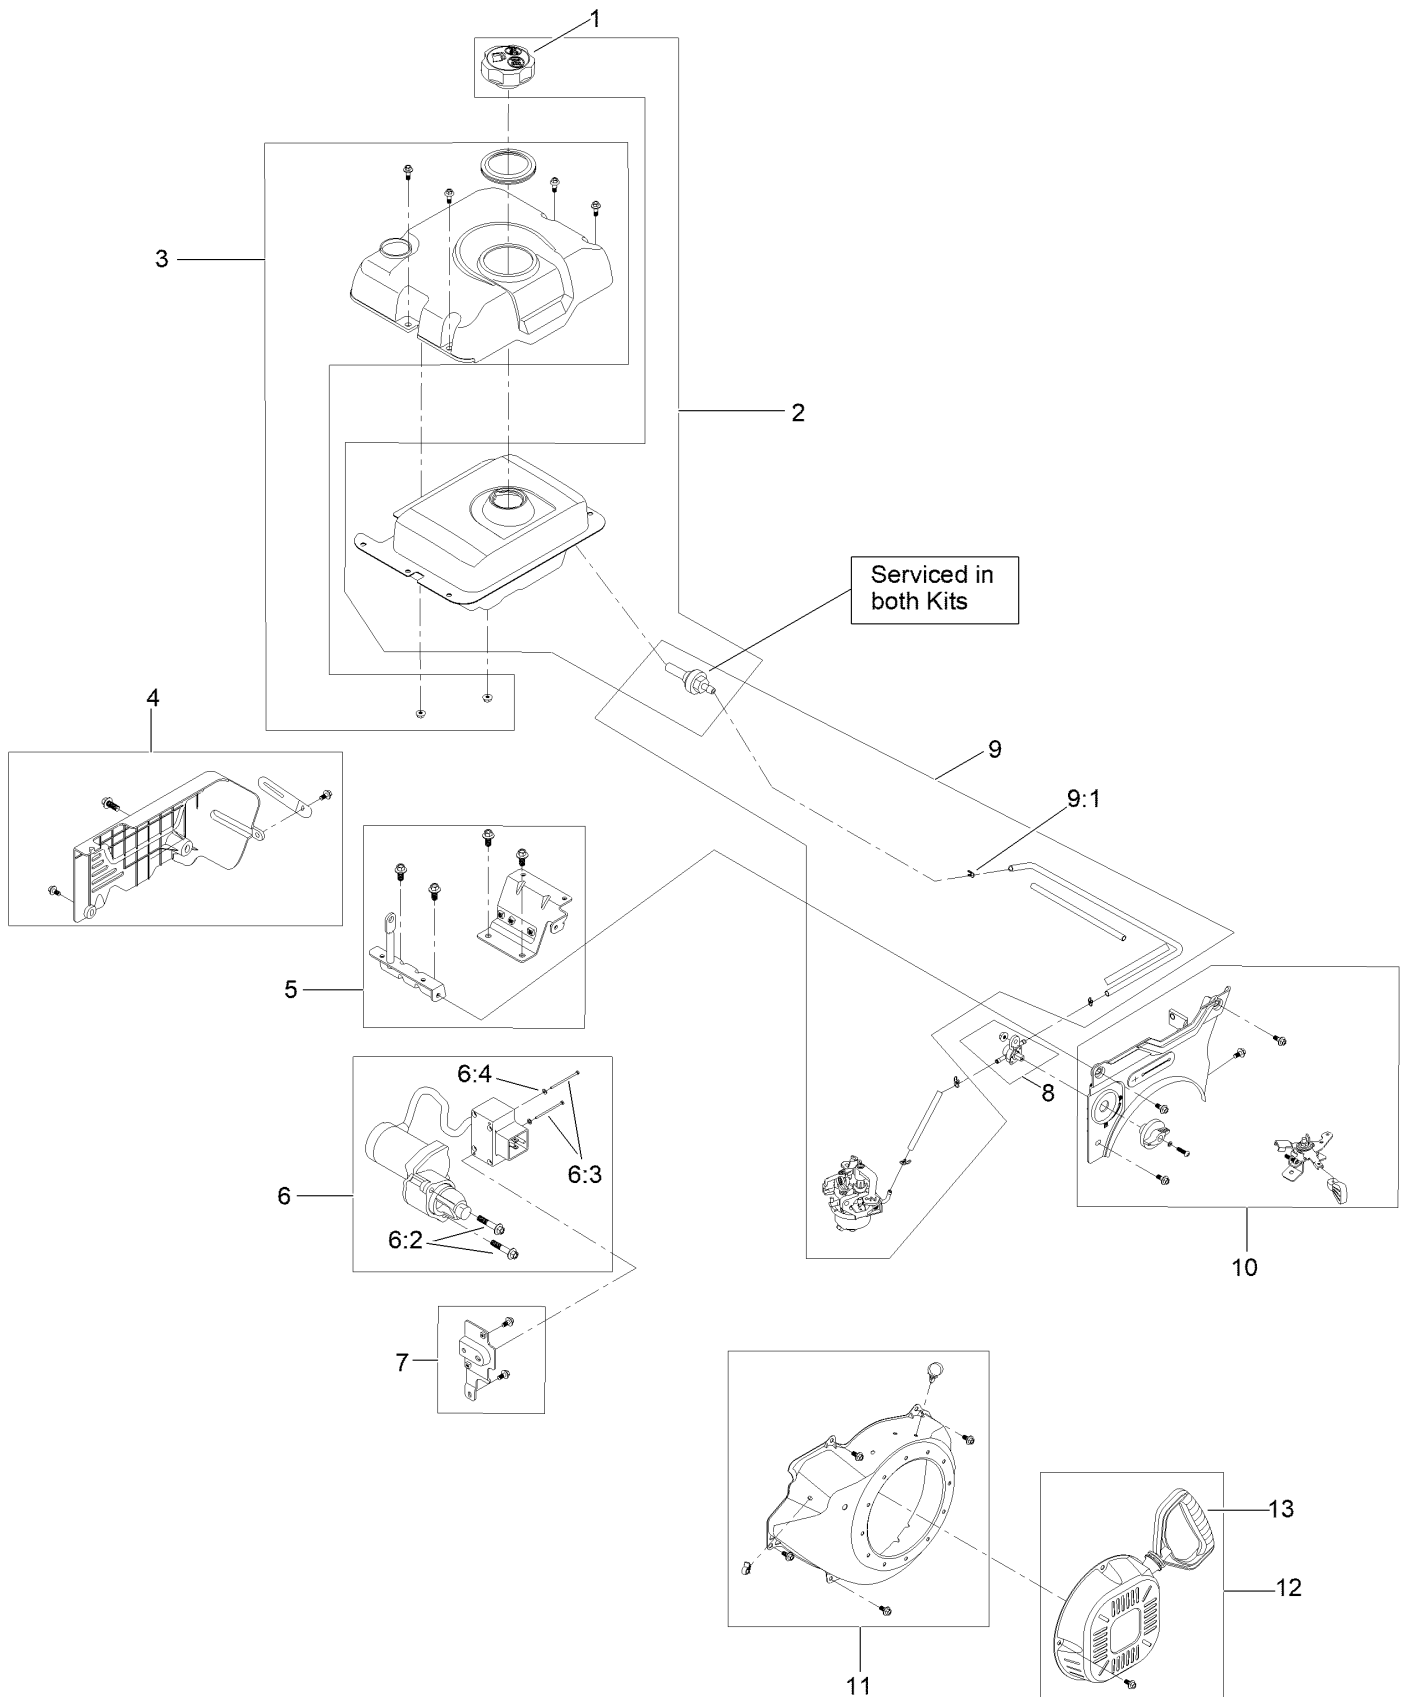

Engine Decal Assembly (continued)

<i>Ref.</i>	<i>Part Number</i>	<i>Qty.</i>	<i>Description</i>
1	125-1102	1	Decal-Throttle
2	120-9805	1	Decal-Control, Engine
4	120-9810	1	Decal-Recoil

Engine Assembly No. 1