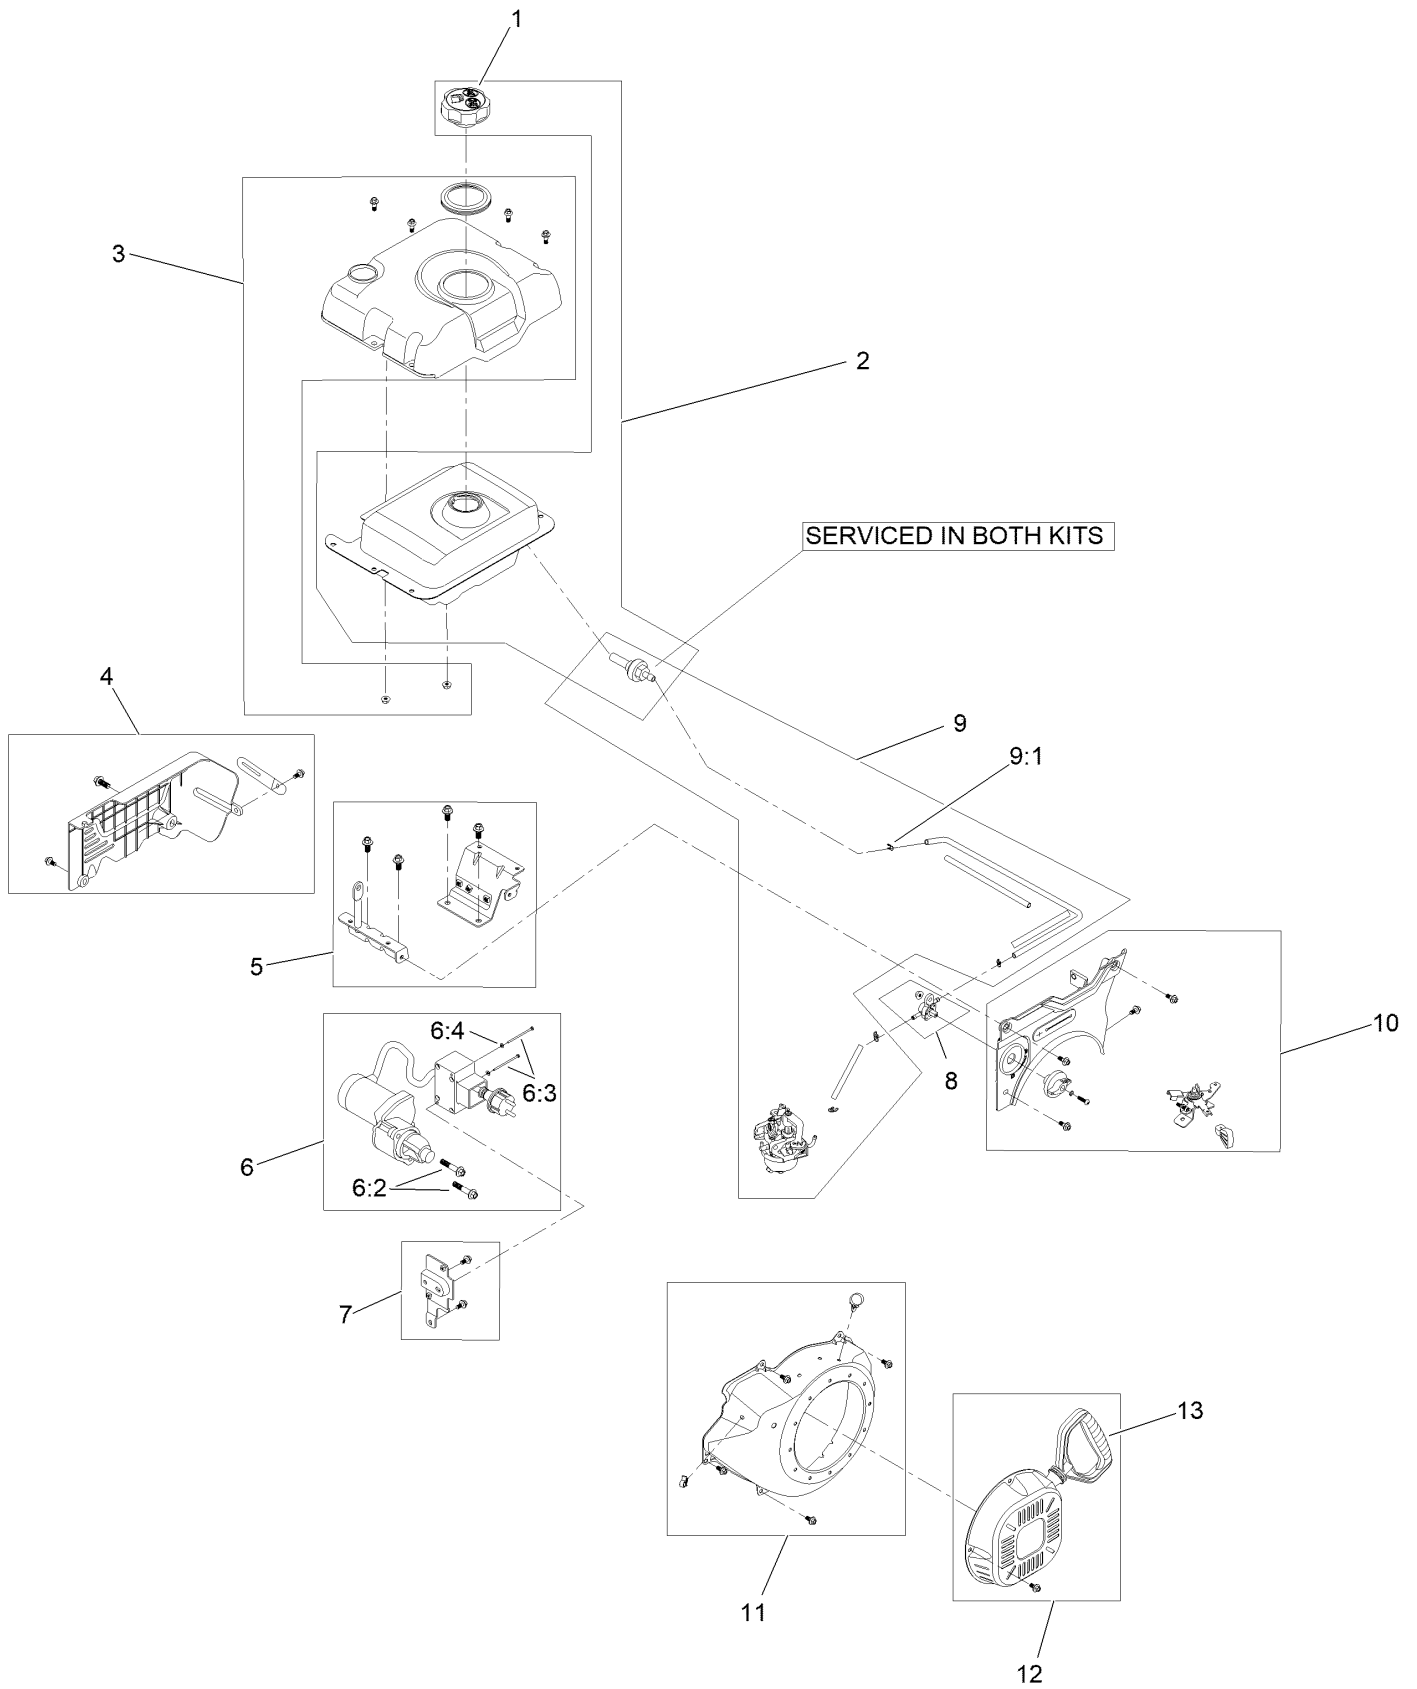

Engine Assembly (continued)

<i>Ref.</i>	<i>Part Number</i>	<i>Qty.</i>	<i>Description</i>	<i>Ref.</i>	<i>Part Number</i>	<i>Qty.</i>	<i>Description</i>
1	120-4426	1	Engine-180Fds-1	8	138-0670	1	LED Light ASM
2	138-0695	1	Engine Plate ASM	9	138-0683-03	1	Bracket-Light
3	32144-70	4	Screw-HWHTF	10	32144-85	4	Screw-HWH
4	136-8683	4	Nut-Lock	12	136-6606	1	Cover-Belt
5	136-8673	1	Guide-Belt	13	3230-19	1	Bolt-CARR
6	138-0690	2	Screw-HH	14	137-3089	1	Nut-Hex
7	136-6644-03	1	Bracket-Control, Traction	15	137-3099	1	Screw-Plastite, HWH

Engine Assembly No. 1