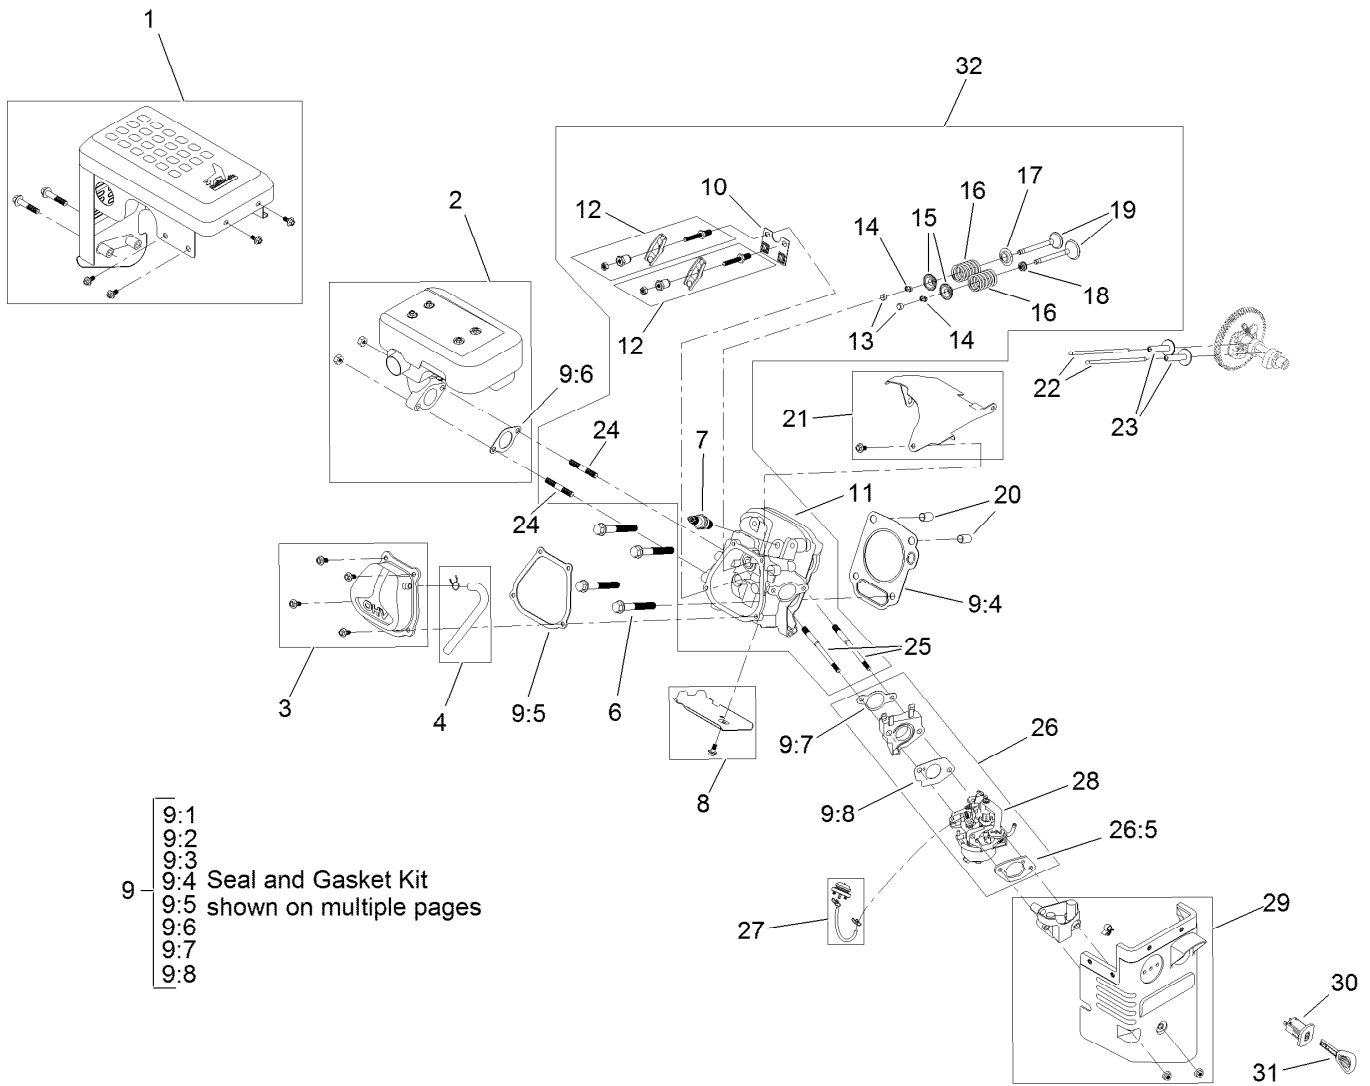

Engine Assembly No. 3

Engine Assembly No. 3 (continued)

<i>Ref.</i>	<i>Part Number</i>	<i>Qty.</i>	<i>Description</i>	<i>Ref.</i>	<i>Part Number</i>	<i>Qty.</i>	<i>Description</i>
1	121-4101	1	Muffler Shield Kit	16	120-4305	2	Spring-Valve
2	127-9373	1	Muffler Kit	17	120-4303	1	Seat-Spring, Valve
3	121-0343	1	Valve Cover Kit	18	120-4304	1	Seal-Stem, Valve
4	121-0340	1	Breather Tube Kit	19	121-0328	1	Valve Kit
6	121-0302	4	Screw-HHF	20	120-4200	2	Pin-Dowel
7	119-1901	1	Plug-Spark	21	121-4102	1	Upper Heat Shroud Kit
8	121-0348	1	Lower Heat Shroud Kit	22	121-0246	2	Rod-Push
9	121-0358	1	Seal And Gasket Kit	23	120-4298	2	Lifter-Valve
9:1	121-0316	1	Seal-Oil	24	121-0304	2	Stud-Mount, Muffler
9:2	121-0317	1	Seal-Oil	25	121-0303	2	Stud-Mount, Carburetor
9:3	121-0228	1	Gasket-Cover, Crankcase	26	121-0359	1	Complete Carb Service Kit
9:4	121-0231	1	Gasket-Head, Cylinder	26:5	121-0254	1	Gasket-Coated, Rubber
9:5	121-0234	1	Gasket-Cover, Valve	27	127-9372	1	Primer Kit
9:6	121-0272	1	Gasket-Exhaust	28	127-9143	1	Carb Repair Kit With Gaskets
9:7	121-0252	1	Gasket-Carburetor	29	121-0355	1	Heater Box Kit
9:8	121-0253	1	Gasket-Carburetor	30	121-0283	1	Switch-Key
10	121-0247	1	Plate-Guide, Push Rod	31	117-7728	1	Key
11	121-0230	1	Head-Cylinder	32	133-9855	1	Complete Head ASM
12	121-0245	2	Rocker Arm ASM	99	121-4241	1	High Altitude Kit-Power Max HD ●
13	121-0244	2	Rotator-Valve				
14	120-4307	4	Keeper-Valve				
15	120-4306	2	Retainer-Spring, Valve				

● Not illustrated