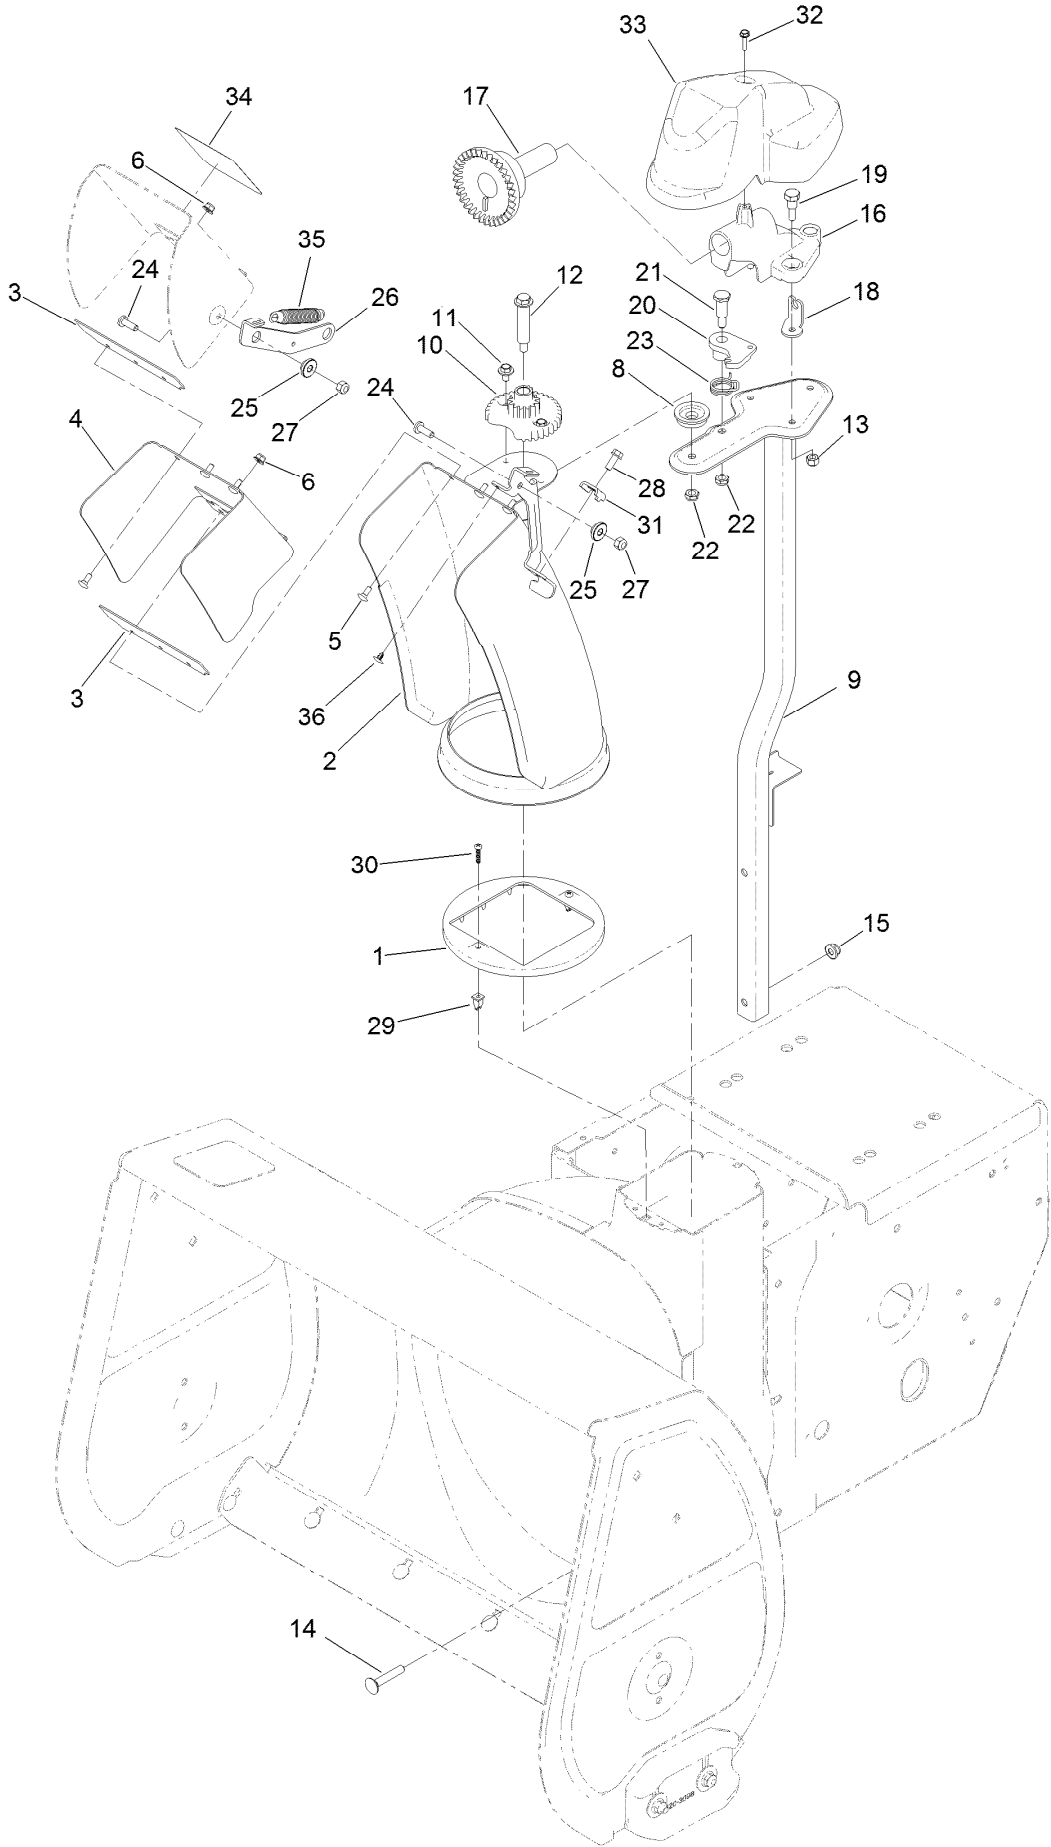

Chute Assembly

Chute Assembly (continued)

<i>Ref.</i>	<i>Part Number</i>	<i>Qty.</i>	<i>Description</i>	<i>Ref.</i>	<i>Part Number</i>	<i>Qty.</i>	<i>Description</i>
1	136-6515	1	Guide-Chute	20	136-6525	1	Latch-Chute
2	136-6580-01	1	Lower Chute ASM	21	137-3103	1	Screw-Shoulder, HH
3	138-3671	2	Gasket-Deflector	22	137-3089	2	Nut-Hex
4	136-6582-01	1	Middle Deflector ASM	23	108-7315	1	Spring-Torsion
5	135-1929	6	Bolt-CARR	24	138-0689	2	Screw-PH
6	138-0719	6	Nut-HF	25	138-0687	2	Bushing-Pivot
8	106-4422	1	Spacer-Chute	26	136-6522	1	Link-Deflector
9	137-6245-03	1	Chute Post ASM	27	137-3094	2	Nut-Hex
10	106-4472	1	Gear-Chute	28	32144-85	1	Screw-HWH
11	46-6810	2	Screw And Washer ASM	29	136-6586	2	Grommet-Screw
12	136-7199	1	Bolt-Shoulder	30	94-4496	2	Screw-PPH
13	137-3088	3	Nut-Hex	31	136-7191	1	Clamp-Cable
14	137-3063	2	Bolt-Car	32	137-3110	1	Screw-Plastite, HWH
15	119-4041	2	Nut-HF	33	136-6672	1	Cover-Gear, Face
16	136-6517	1	Mount-Gear, Face	34	121-6847	1	Decal-Danger
17	106-4471	1	Gear-Face	35	132-6915	1	Spring-Extension
18	136-6676	1	Anchor-Cable	36	138-3651	1	Plug-Plastic
19	136-7197	3	Screw-Shoulder