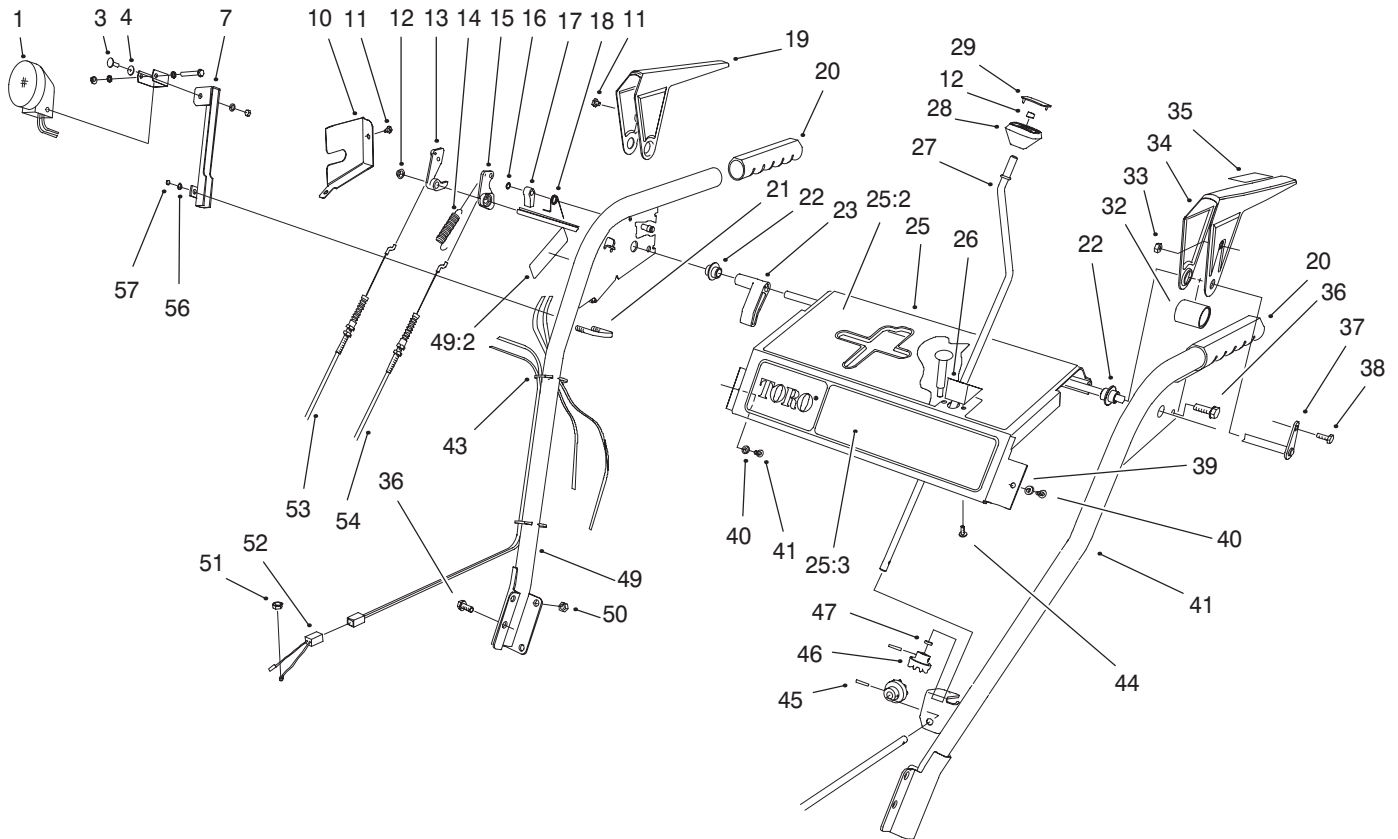

Sheet No.:5

Handle and Control Assembly

Ref. No.	Part No.	Qty.	Description
1	54-9871	1	Headlamp ASM (only on: 38559)
3	3231-2	1	Screw-CARR (only on: 38559)
4	3256-26	1	Washer-Flat (only on: 38559)
7	68-7110-03	1	Mount-Light (only on: 38559)
10	63-2170-03	1	Cover-Lock, Lever
11	2210-250	3	Screw-HH
12	3290-320	2	Retainer-Push On
13	62-0300	1	Tang-Locking
14	88-0810	1	Spring-Extension
15	62-0290	1	Cam-Release
16	32151-66	1	E-Ring-Retainer
17	62-0280	1	Latch-Locking
18	63-2910	1	Spring-Torsion
19	62-1050-03	1	Lever-Traction, RH
20	66-7850	2	Grip-Handle
21	68-7140	1	U-Bolt (only on: 38559)
22	62-1070	2	Bushing-Lever
23	62-1640	1	Lever-Trip
25	100-3576	1	Control Panel ASM (only on: 38560)

Ref. No.	Part No.	Qty.	Description
25	100-3577	1	Control Panel ASM (only on: 38559)
25:2	99-3230	1	Decal-Top, Panel (only on: 38560)
25:2	99-3229	1	Decal-Control (only on: 38559)
25:3	100-3439	1	Decal - Front Panel (only on: 38559)
25:3	100-3336	1	Decal - Front Panel (only on: 38560)
26	62-1490	1	Plate-Guide
27	63-2160	1	Crank-Rod, Chute
28	62-1320	1	Knob-Control, Chute
29	62-1520	1	Cover-Knob
32	63-3380	1	Spacer-Lever, Traction
33	3296-2	1	Nut-Lock
34	62-1060-03	1	Lever-Traction, LH
35	63-3050	1	Decal-Lever (only on: 38560)
36	32144-14	6	Screw-HWH
37	63-2030	1	Cross Rod ASM
38	3290-359	1	Screw-HWH
39	3256-14	2	Washer-Flat
40	32104-76	2	Screw-Slot, Acorn
41	66-8091-03	1	LH Handle ASM