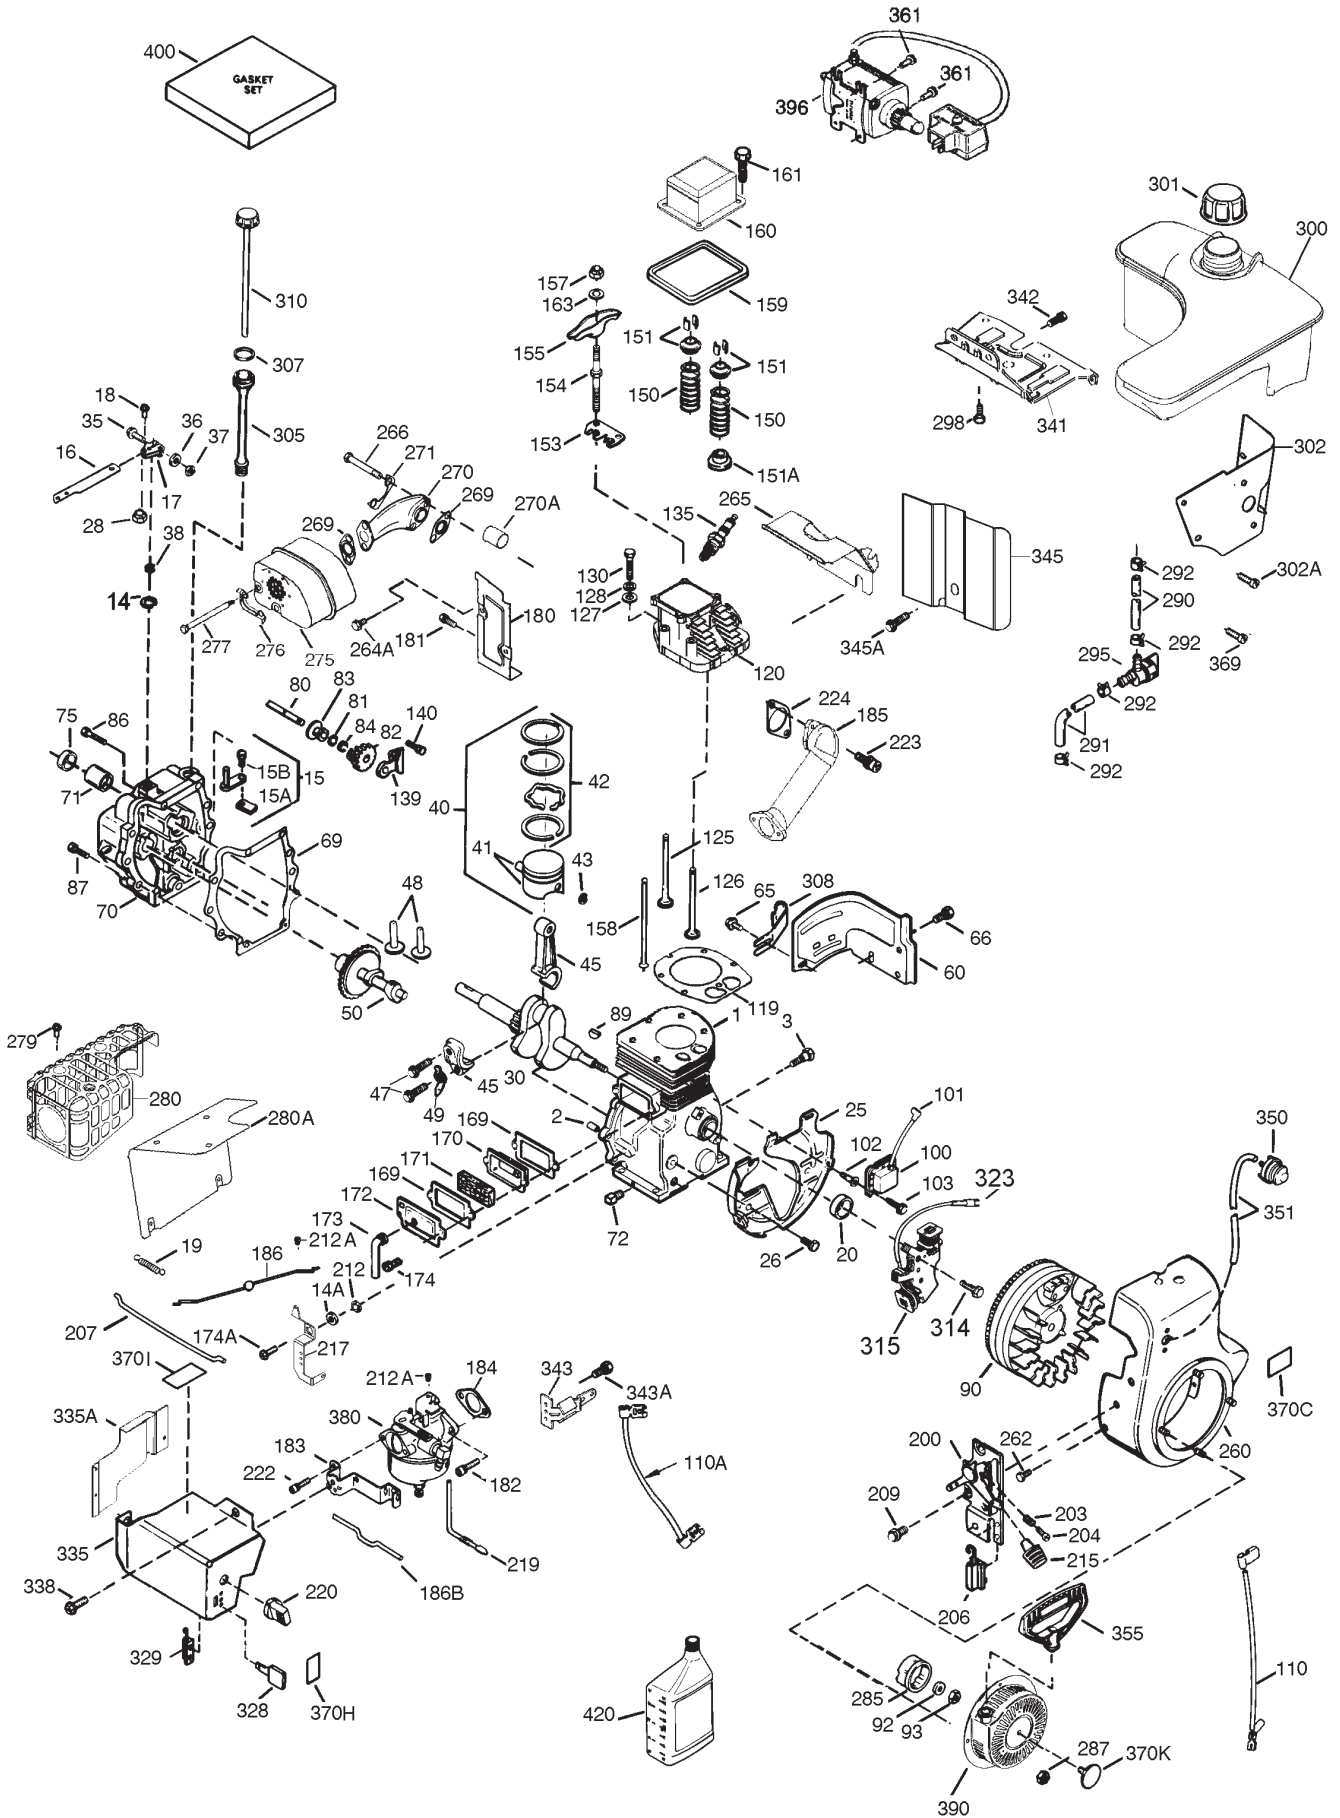

Engine Tecumseh OHSK100-221606B (Only on: 38560)

Engine Tecumseh OHSK100-221606B (Only on: 38560)

Ref. No.	Part No.	Qty.	Description	Ref. No.	Part No.	Qty.	Description
1	37251	1	Cylinder (Incl. Ref.# 2, 20 & 72)	89	32589	1	Flywheel Key
2	27652	2	Dowel Pin	90	611093	1	Flywheel (W/Ring Gear)
3	650820	2	Screw	92	650880	1	Lock Washer
14	28277	1	Washer	93	650881	1	Flywheel Nut
14A	651057	1	Washer	100	35135A	1	Solid State Ignition
15	30699C	1	Governor Rod (Incl. Ref.#15A & 15B)	101	610118	1	Spark Plug Cover
15A	30700	1	Yoke-Governor	102	651024	2	Solid State Mounting Stud
15B	650494	1	Screw	103	651007	2	Screw-Torx
16	37255A	1	Governor Lever	110	35187	1	Ground Wire
17	29916	1	Governor Lever Clamp	110A	37047	1	Ground Wire
18	651028	1	Screw - Torx	119	37256	1	Cylinder Head Gasket
19	36281	1	Extension Spring	120	37516	1	Cylinder Head (Incl. Ref. #151A)
20	35319	1	Oil Seal	125	36934	1	Exhaust Valve (Std.)
25	36460	1	Blower Housing Baffle	125	36936	1	Exhaust Valve (1/32)
26	650561	2	Screw	126	36935	1	Intake Valve (Std.)
28	30322	1	Lock Nut	127	650691	6	Washer
30	37272	1	Crankshaft	128	650690	6	Belleville Washer
35	29826	1	Screw	130	650697A	6	Screw
36	29918	1	Lock Washer	135	34645	1	Spark Plug (RN4C)
37	29216	1	Lock Nut	139	33369	1	Governor Gear Bracket
38	29642	1	Retaining Ring	140	650836	1	Screw
40	40011	1	Piston, Pin & Ring Set (Std.)	150	33507	2	Valve Spring
40	40012	1	Piston, Pin & Ring Set (.010)	151	33508	2	Valve Spring Keeper
41	40009	1	Piston & Pin Ass'y (Std.) (Incl. Ref.#43)	151A	35862	1	Seal-Valve, Intake
41	40010	1	Piston & Pin Ass'y (.010) (Incl. Ref.#43)	153	35949	1	Push Rod Guide
42	40013	1	Ring Set (Std.)	154	650945	2	Rocker Arm Stud
42	40014	1	Ring Set (.010)	155	35950	2	Rocker Arm
43	27888	2	Piston Pin Retaining Ring	157	650947	2	Jam Nut
45	36897	1	Connecting Rod ASM (Incl. Ref.# 47 & 49)	158	35466	2	Push Rod
47	651033	2	Connecting Rod Bolt	159	35952	1	Rocker Arm Cover Gasket
48	35313	2	Valve Lifter	160	35953A	1	Rocker Arm Cover
49	63896	1	Oil Dipper	161	30063	4	Screw-Torx
50	37517	1	Camshaft (MCR)	163	650890	2	Lock Washer
60	35316A	1	Blower Housing Extension	169	27896A	2	Valve Cover Gasket
65	30200	1	Screw	170	28423	1	Breather Body
66	30063	1	Screw - Torx	171	28424	1	Breather Element
69	35262A	1	Cylinder Cover Gasket	172	28425	1	Valve Cover
70	37273	1	Cylinder Cover (Incl. Ref.#71,75 & 80)	173	35350	1	Breather Tube
71	35377	1	Crankshaft Bushing	174	650128	2	Screw
72	27642	1	Oil Drain Plug	174A	651056	1	Screw
75	35319	1	Oil Seal	180	35954	1	Blower Housing Extension
80	31845	1	Governor Shaft	181	30200	2	Lock Nut
81	30590A	1	Washer	182	650517	2	Screw-Torx
82	35378	1	Governor Gear ASM	183	34583A	1	Choke Bracket
83	30588A	1	Governor Spool	184	33263	1	Carb. To Intake Pipe Gasket
84	29193	1	Retaining Ring	185	37085	1	Intake Pipe
86	650833	7	Screw	186	37261	1	Governor Link
87	650832	1	Screw	186B	36653	1	Choke Spring
				200	35702	1	Control Bracket (Incl. Ref.#203,204 & 206)
				203	31342	1	Compression Spring
				204	651029	1	Screw - Torx
				206	610973	1	Terminal
				207	37262	1	Choke Link

Obtain Parts From Tecumseh