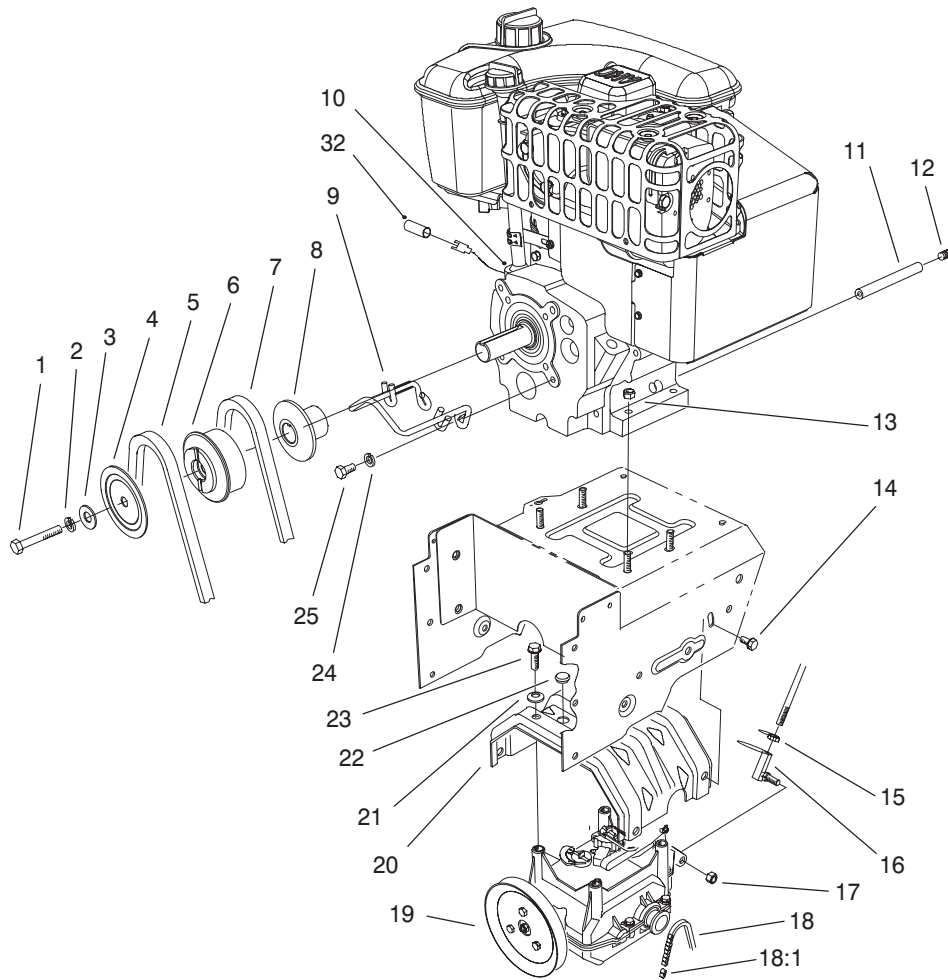

Sheet No.:3

Engine and Transmission Assembly

Ref. No.	Part No.	Qty.	Description
1	3212-8	1	Screw-HH
2	3253-6	1	Washer-Lock/Sp
3	3256-41	1	Washer-Flat
4	62-0940	1	Sheave-Half, Impeller
5	63-2962	1	V-Belt, Impeller
6	62-0930	1	Pulley-Engine, Center
7	63-2951	1	V-Belt, Traction
8	62-0920	1	Sheave-Half, Traction
9	100-3432	1	Guide-Belt
10		1	Engine-10hp Tecumseh Ohsk 100-221607b (only on: 38559)
10		1	Engine-10hp Tecumseh Ohsk 100-221606b (only on: 38560)
*10:2	99-9300	1	Cord-Extention (only on: 38560)
11	289-34	1	Nipple-Pipe
12	288-2	1	Cap-Pipe
13	32128-20	4	Nut-HF
14	3234-7	4	Screw-HHF
15	3220-3	1	Nut-Jam
16	78-2920	1	Ball-Joint
17	3296-6	1	Nut-Lock, NI

Ref. No.	Part No.	Qty.	Description
18	63-2930	1	Chain
18:1	2710-15	1	Link-Offset
19	66-8030	1	Traction Gearcase ASM
20	63-2990-03	1	Transmission Frame ASM
21	3290-461	4	Washer-Spring
22	95-7947	2	Cap-Plug
23	11-0590	4	Screw-Forming, Thread
24	3253-4	2	Washer
25	3210-3	2	Screw-HH
32	94-2782	1	Cap-Wire, Lite (only on: 38560)

* Not illustrated