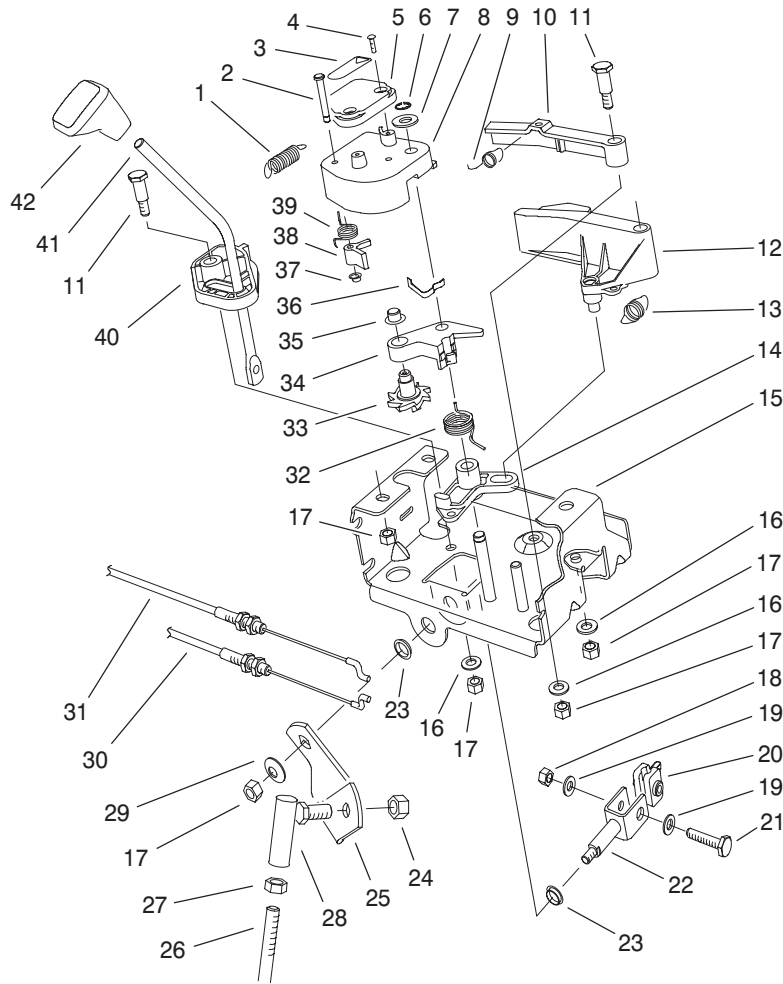

Sheet No.:4

Power Shift Control Assembly (Continued)

Ref. No.	Part No.	Qty.	Description
26	63-2830	1	Rod-,Bent Shift, Lower (only on: 38560)
27	3220-3	1	Nut-Jam (only on: 38560)
28	78-2920	1	Ball-Joint (only on: 38560)
29	3290-456	1	Washer-Belleville (only on: 38560)
30	63-2210	1	Cable-Gearbox (only on: 38560)
31	63-2200	1	Cable-Arm, Latch (only on: 38560)
32	63-2270	1	Spring-Torsion (only on: 38560)
33	62-0170	1	Wheel-Index (only on: 38560)
34	62-1110	1	Lever-Wheel, Index (only on: 38560)
35	3290-320	1	Retainer-Push On (only on: 38560)
36	62-1710	1	Spring-Flat (only on: 38560)
37	3290-422	1	Nut-Push (only on: 38560)

Ref. No.	Part No.	Qty.	Description
38	62-0180	1	Tang-Index (only on: 38560)
39	62-1650	1	Spring-Torsion (only on: 38560)
40	62-1470	1	Base-Lockout (only on: 38560)
41	67-9240	1	Rod-Shift (only on: 38560)
42	62-1290	1	Knob-Shift (only on: 38560)