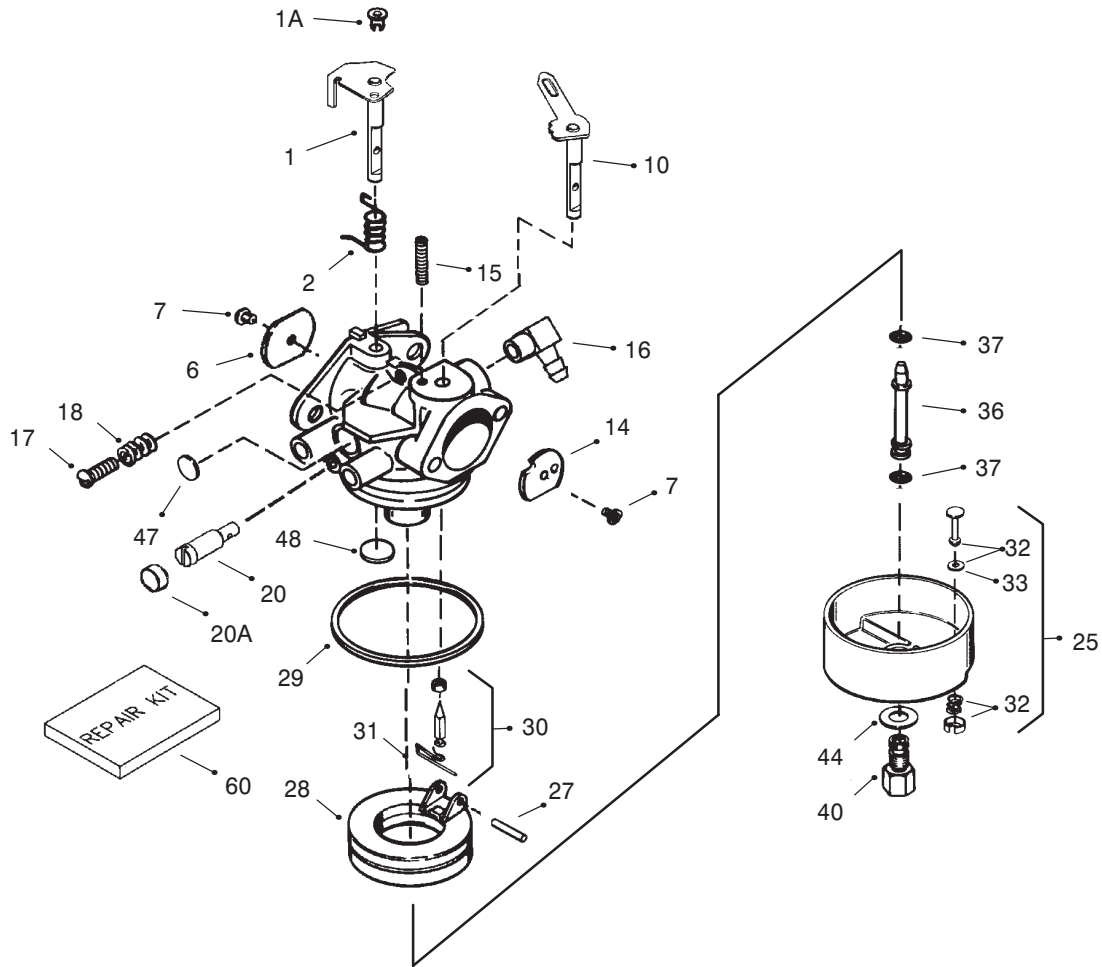

Carburetor No. 640169

Ref. No.	Part No.	Qty.	Description
1	632777	1	Throttle Shaft & Lever ASM
1A	36288	1	Bushing
2	631970	1	Throttle Return Spring
6	640109	1	Throttle Shutter
7	650506	2	Shutter Screw
10	632778	1	Choke Shaft & Lever ASM
14	632189	1	Choke Shutter
15	630735	1	Choke Positioning Spring
16	632527	1	Fuel Fitting
17	651025	1	Idle Speed Screw
18	630766	1	Tension Spring
20	640027	1	Idle Restrictor Screw
20A	640053	1	Idle Restrictor Screw Cap
25	632594A	1	Float Bowl ASM (Incl. Ref.# 32 & 33)
27	631024	1	Float Shaft
28	632019	1	Float
29	631028	1	Float Bowl O-Ring
30	631021	1	Inlet Needle, Seat, Clip (Incl. Ref.# 31)
31	631022	1	Spring Clip
32	27136A	1	Bowl Drain ASM

Ref. No.	Part No.	Qty.	Description
33	27554	1	Drain Plunger Gasket
36	640013	1	Main Nozzle Tube
37	632547	2	O-Ring, Main Nozzle Tube
40	640170	1	High Speed Bowl Nut
44	27110A	1	Bowl Nut Washer
47	630748	1	Welch Plug, Idle Mixture Well
48	631027	1	Welch Plug, Vent
60	632760	1	Repair Kit

Obtain Parts From Tecumseh