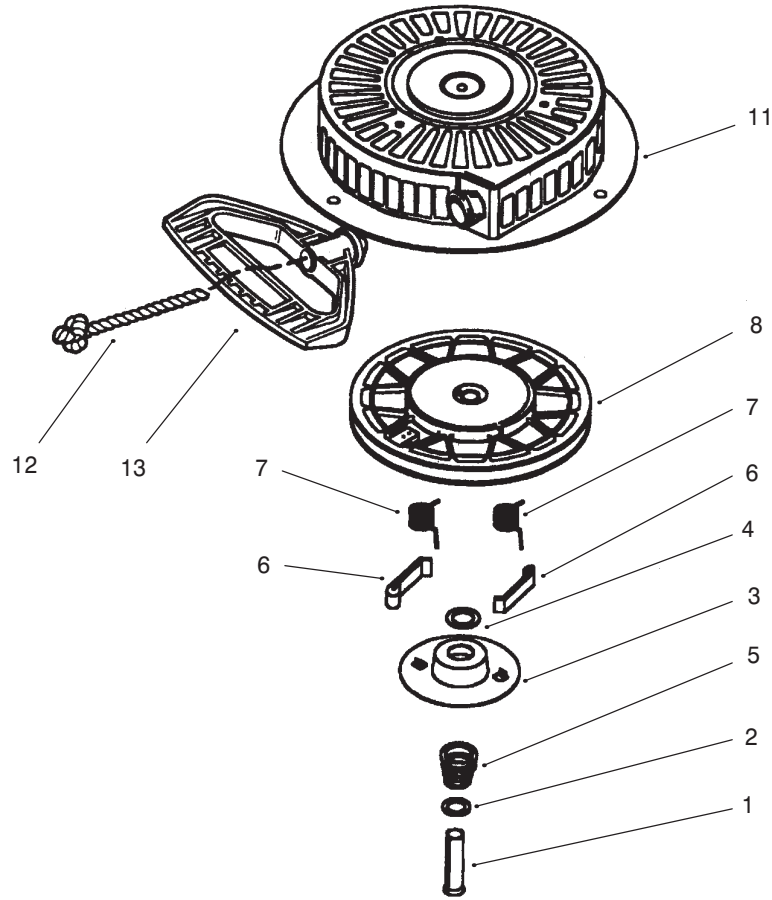

Recoil Starter No. 590733 (Optional)

Ref. No.	Part No.	Qty.	Description
1	590599A	1	Spring Pin (Incl. Ref.# 4)
2	590600	1	Washer
3	590696	1	Retainer
4	590601	1	Washer
5	590697	1	Brake Spring
6	590698	2	Starter Dog
7	590699	2	Dog Spring
8	590709	1	Pulley & Rewind Spring ASM
11	590734	1	Starter Housing ASM
12	590535	1	Starter Rope
13	590574	1	Mitten Grip Handle

Ref. No.	Part No.	Qty.	Description

Obtain Parts From Tecumseh