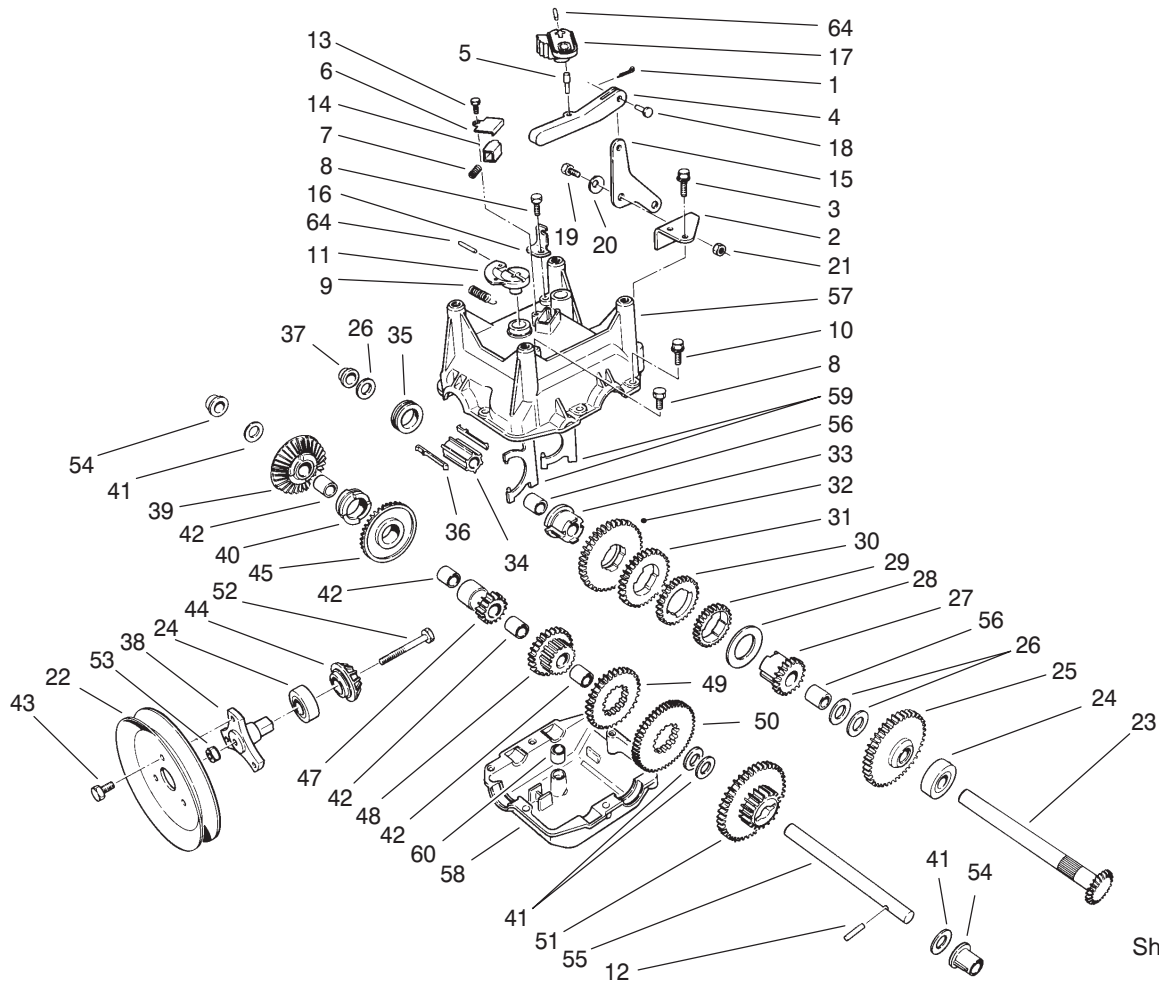

Sheet No.:A2
C-2850

Traction Gearcase Assembly No. 66-8030

Ref. No.	Part No.	Qty.	Description	Ref. No.	Part No.	Qty.	Description
1	3272-1	1	Pin-Cotter	27	62-0340	1	Gear-Sleeve, 19 T
2	62-1190	1	Bracket-Bellcrank	28	63-2280	1	Washer-Thrust
3	32104-95	2	Screw-HWH	29	62-0250	1	Gear, 29 T
4	62-0860	1	Link-Shift, Gear	30	62-0200	1	Gear, 27 T
5	63-2190	1	Pin-Link, Gear Shift	31	62-0220	1	Gear, 34 T
6	62-1690	1	Cover-Detent	32	62-0240	1	Gear, 45 T
7	63-2890	1	Spring-Detent	33	62-0320	1	Sleeve-Gear
8	32144-4	2	Screw-HH	34	68-4320	1	Sleeve-Shift
9	63-2920	1	Spring-Extension	35	62-0430	1	Collar-Shift
10	32144-86	6	Screw-HH	36	62-0310	2	Key
11	62-0880	1	Lever	37	62-1180	1	Bushing-Flange, Output
12	32121-106	1	Pin-Spring	38	62-0380	1	Hub-Pulley
13	32104-71	1	Screw-HWH	39	67-5860	1	Gear-Bevel, Rev, 36 T
14	62-1020	1	Button-Detent	40	67-5880	1	Collar-Shift
15	63-2600	1	Bellcrank	41	257-10	4	Washer-Thrust
16	62-1740	1	Bracket-Cable	42	62-1160	4	Bushing
17	62-0870	1	Lever-Shift, Gear	43	12-3270	3	Screw
18	283-3	1	Pin-Clevis	44	62-0350	1	Pinion-Bevel
19	63-3410	1	Screw-Shoulder	45	67-5870	1	Gear-Bevel, 36 T
20	3290-477	1	Washer-Curved	47	62-0500	1	Gear-Bevel, 15 T
21	3296-42	1	Nut-Lock	48	68-4310	1	Gear, 26 T
22	62-1310	1	Traction-Sheave, Half	49	62-0210	1	Gear, 33 T
23	62-1080	1	Shaft-Output	50	62-0260	1	Gear, 51 T
24	38-7820	2	Bearing-Ball	51	62-0360	1	Gear, 19/41 T
25	62-0370	1	Gear, 41 T	52	321-15	1	Screw-HH
26	252-59	3	Bearing-Thrust