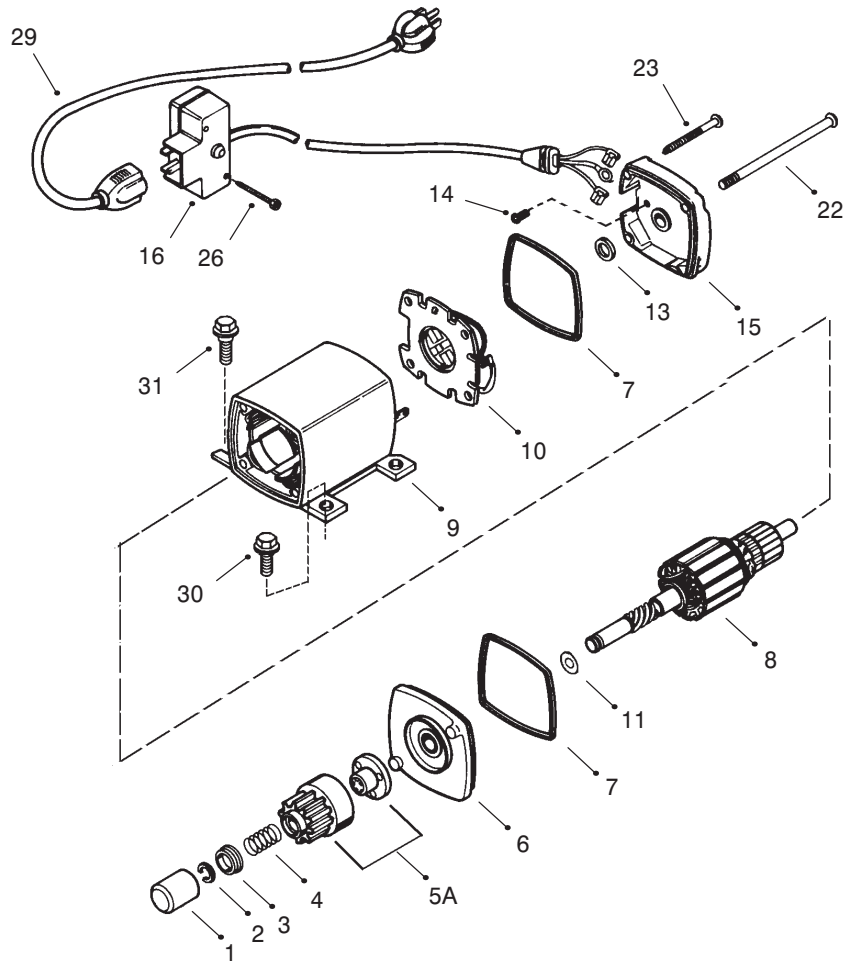

Electric Starter No. 33329E (Optional on: 38559)

Ref. No.	Part No.	Qty.	Description	Ref. No.	Part No.	Qty.	Description
1	33451	1	Dust Cover				
2	33842	1	Retaining Ring				
3	33430	1	Spring Retainer				
4	33431	1	Anti-drift Spring				
5A	37050	1	Gear & Nut (Incl. Ref.# 2)				
6	35449	1	Drive End Cap ASM (Incl. Ref.#7)				
7	35450	2	O-Ring				
8	35915	1	Armature				
9	35451A	1	Housing ASM				
10	35452A	1	Brush Card ASM				
11	35911	1	Thrust Washer				
13	590500	1	Thrust Washer				
14	33441	1	Ground Screw				
15	35453	1	Commutator End Cap ASM (Incl. Ref.# 7)				
16	35454	1	Switch Box ASM				
22	35455	2	Case Bolt				
23	35456	1	Ground Screw				
26	650819	2	Screw				
26	651032	2	Screw				
29	32450B	1	Extension Cord				
30	30063	2	Screw-Torx				
31	650820	2	Screw				

Obtain Parts From Tecumseh