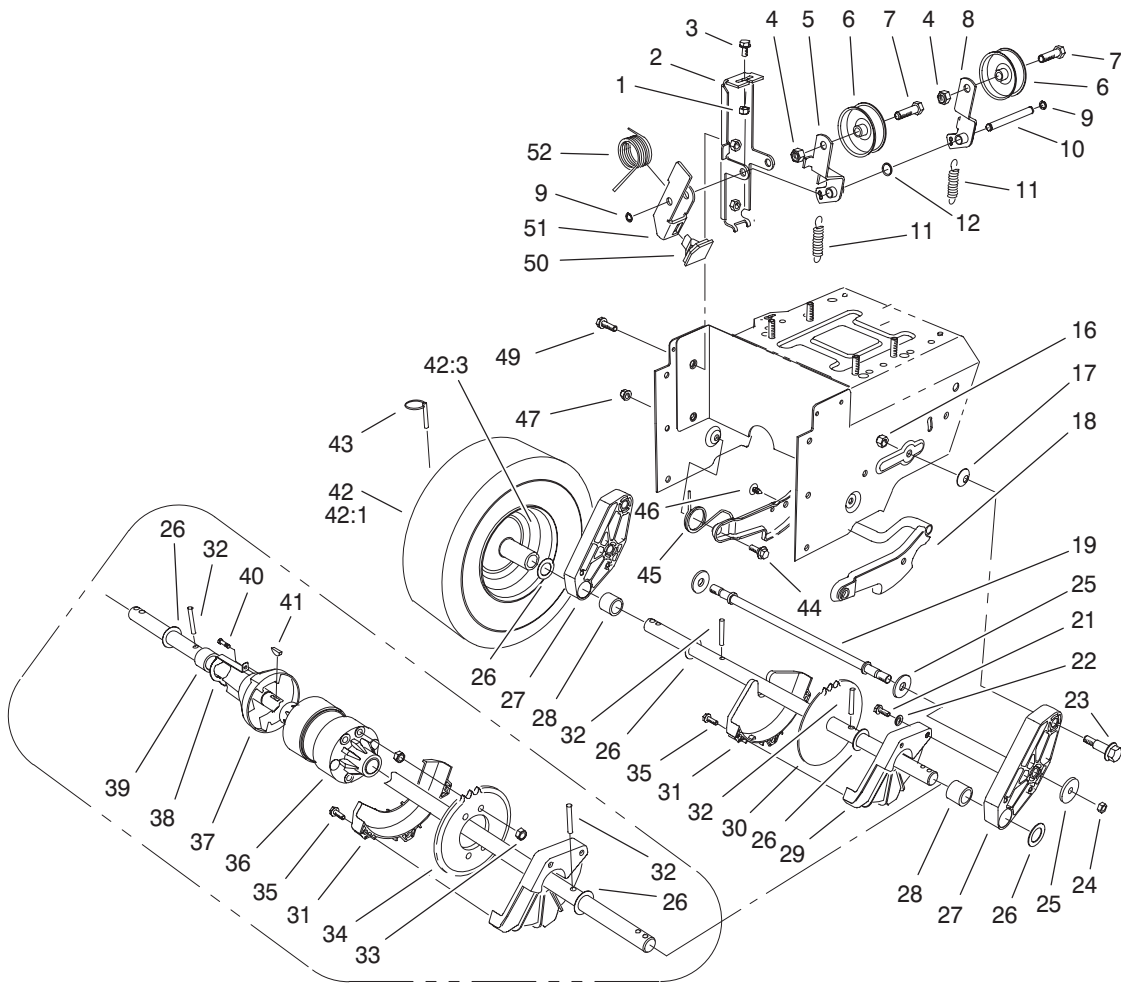

Sheet No.:6

Lower Traction Assembly

Ref. No.	Part No.	Qty.	Description
1	3296-42	1	Nut-Lock
2	63-2850	1	Idler Arm Bracket ASM
3	3234-13	1	Screw-HHF
4	3296-59	2	Nut-Lock, NI
5	93-8046	1	Impeller Idler Arm ASM
6	3-4244	2	Pulley-Idler
7	323-7	2	Screw-HH
8	93-8045	1	Traction Idler Arm ASM
9	32120-46	2	Ring-Retaining
10	62-0970	1	Pin-Idler
11	63-2870	2	Spring-Extension
12	3256-38	1	Washer-Flat
16	3296-39	2	Nut-Lock, NI
17	3290-461	2	Washer-Spring
18	62-0470-03	1	Latch ASM
19	66-7720	1	Rod-Latch
21	32144-4	2	Screw-HH
22	3256-1	2	Washer-Flat
23	62-1330	2	Bolt-Shoulder
24	3296-23	2	Nut-Lock, NI
25	63-3340	4	Washer-Support
26	252-80	4	Washer-Thrust
27	66-7740	2	Pivot Arm ASM
28	63-2250	2	Bushing-Axle

Ref. No.	Part No.	Qty.	Description
29	62-1010	1	Guard-Chain, LH
30	63-2112	1	Axle (only on: 38559)
31	62-1000	1	Guard-Chain, RH (only on: 38559)
31	68-9310	1	Guard-Chain (only on: 38560)
32	32121-9	2	Pin-Spring
33	3296-47	6	Nut-Lock, NI (only on: 38560)
34	68-9270	1	Sprocket, 32 T (only on: 38560)
35	94-4496	3	Screw-PPH
36	68-9200	1	Differential ASM (only on: 38560)
37	68-9250	1	Coupling-Differential (only on: 38560)
38	68-9260	1	Locknut-Spring (only on: 38560)
39	95-7930	1	Spacer (only on: 38560)
40	104-2065	1	Screw-HWH (only on: 38560)
41	3257-41	2	Key-Woodruff (only on: 38560)
42		2	Wheel & Tire Assembly
42:1	231-123	1	Tire