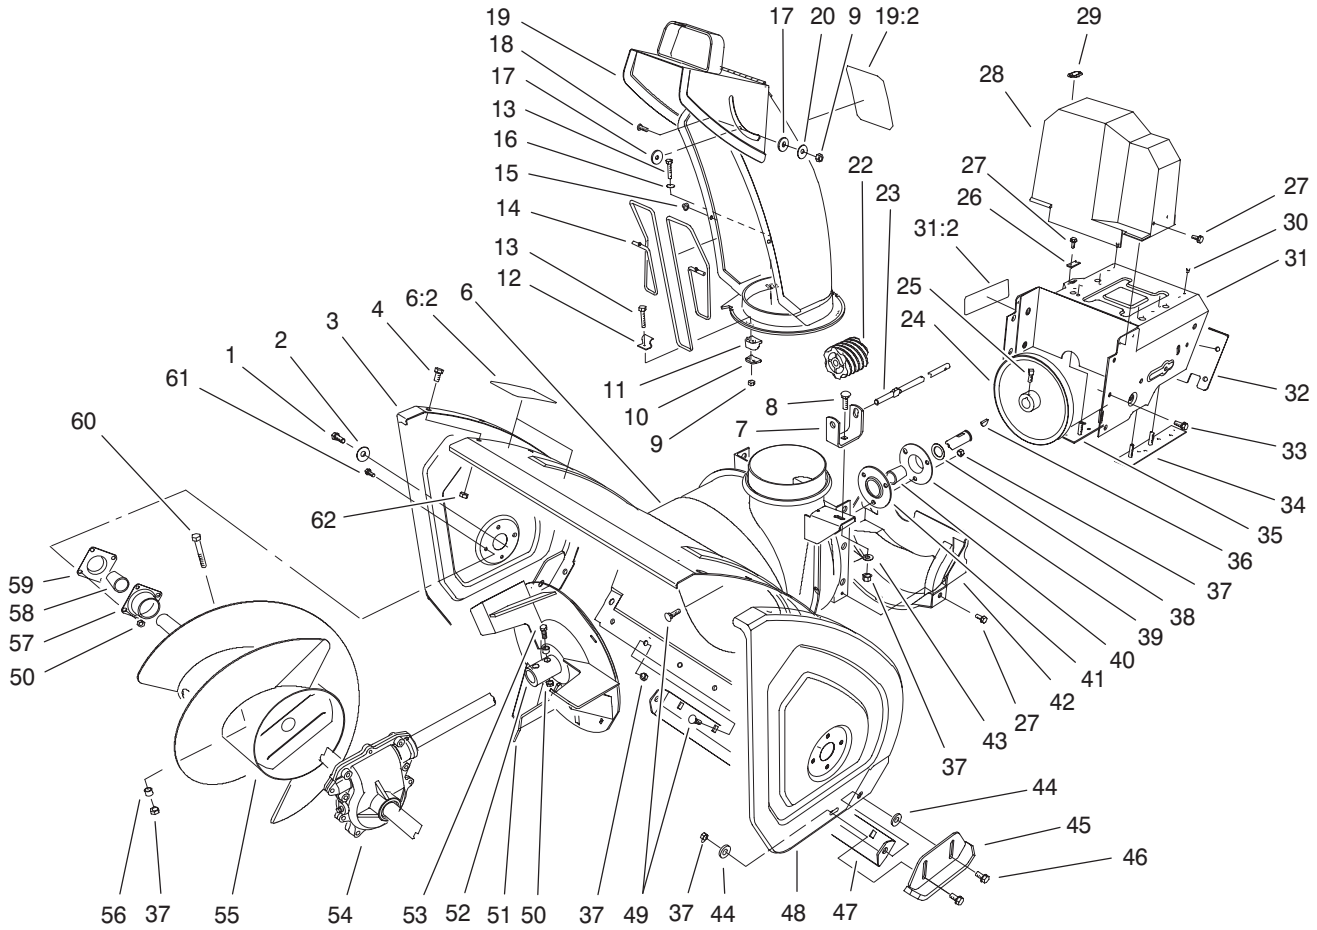

Sheet No.:2

Housing and Engine Frame Assembly (Continued)

Ref. No.	Part No.	Qty.	Description
34	68-4110	1	LH Frame Plate ASM
35	68-4100	1	RH Frame Plate ASM
36	3257-23	1	Key-Woodruff
37	3296-29	15	Nut-Lock
38	252-80	1	Washer-Thrust
39	26-6110	1	Flange-Cup, Bearing
40	63-3450	1	Bearing-Ball
41	26-6120	1	Flange-Cup, Bearing
42	68-8410	1	Cover-Belt, Lower
43	3256-23	1	Washer-Flat
44	52-2861	4	Washer
45	74-1440-01	2	Skid ASM
46	3234-5	4	Screw-HHF
47	66-7761-01	1	Blade-Scraper
48	66-7831-01	1	Plate-Side, LH
49	3230-23	10	Screw-CARR
50	3296-42	10	Nut-Lock
51	66-7920-03	1	Impeller-4 Blade
52	66-8010	2	Spacer-Hub, Impeller
53	321-44	2	Screw-HHF
54	74-1561	1	Auger Gearcase ASM
*55	68-7461-03	1	Auger, LH
55	68-7451-03	1	Auger, RH
56	25-5090	2	Spacer-Hub, Auger
57	20-0990	2	Bearing-Flange, Front
58	20-0980	2	Bearing

Ref. No.	Part No.	Qty.	Description
59	20-1000	2	Bearing-Flange, Rear
60	322-12	2	Screw-HH
61	321-3	8	Screw-HH
62	3296-47	12	Nut-Lock, NI

* Not illustrated