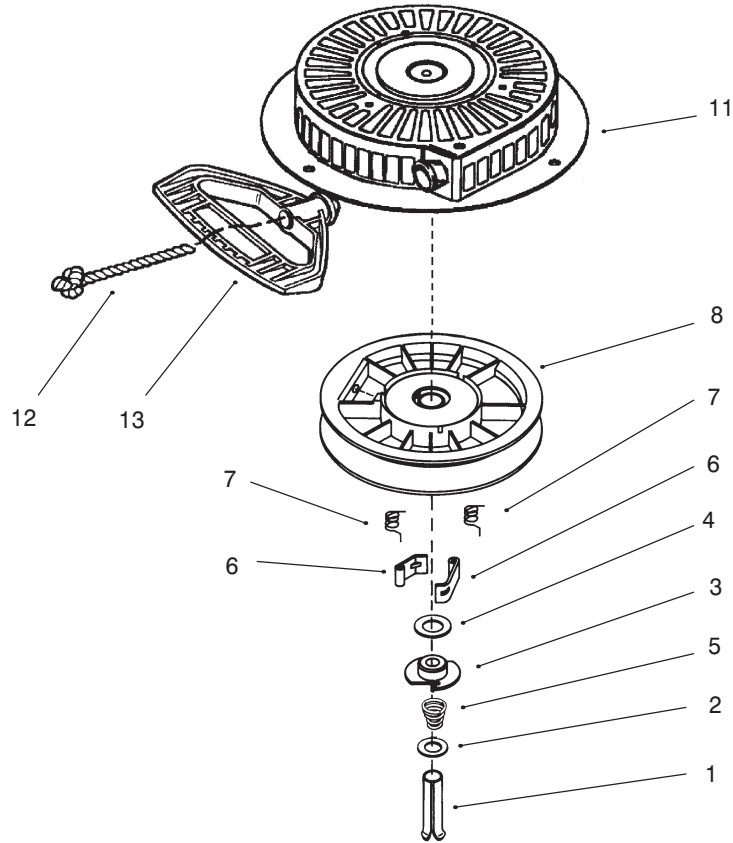

Recoil Starter No. 590749

Ref. No.	Part No.	Qty.	Description
1	590599A	1	Spring Pin (Incl. Ref.# 4)
2	590600	1	Washer
3	590679	1	Retainer
4	590601	1	Washer
5	590678	1	Brake Spring
6	590680	2	Starter Dog
7	590412	2	Dog Spring
8	590682	1	Pulley & Rewind Spring ASM
11	590750	1	Starter Housing ASM
12	590535	1	Starter Rope
13	590574	1	Mitten Grip Handle

Ref. No.	Part No.	Qty.	Description

Obtain Parts From Tecumseh