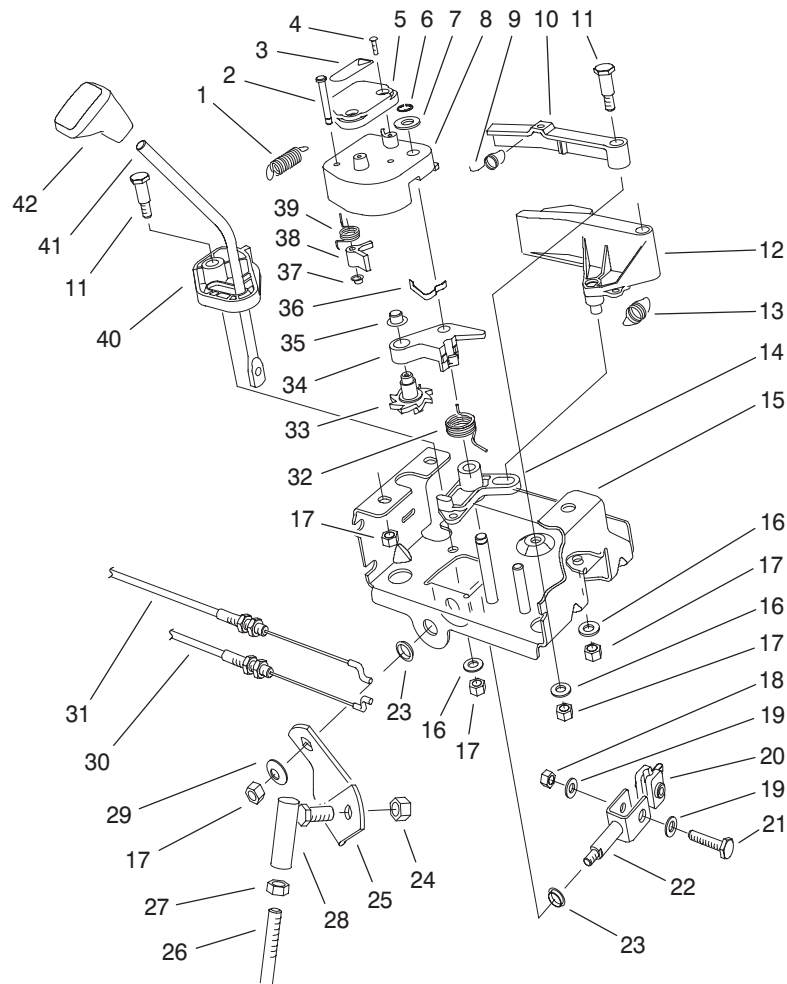

Ref. No.	Part No.	Qty.	Description
18	63-2930	1	Chain
18:1	2710-15	1	Link-Offset
19	66-8030	1	Traction Gearcase ASM
20	63-2990-03	1	Transmission Frame ASM
21	3290-461	4	Washer-Spring
22	95-7947	2	Cap-Plug
23	11-0590	4	Screw-Forming, Thread
24	3253-4	2	Washer
25	3210-3	2	Screw-HH
32	94-2782	1	Cap-Wire, Lite (only on: 38560)

## Traction Gearcase Assembly No. 66-8030

Ref. No.	Part No.	Qty.	Description	Ref. No.	Part No.	Qty.	Description
1	3272-1	1	Pin-Cotter	27	62-0340	1	Gear-Sleeve, 19 T
2	62-1190	1	Bracket-Bellcrank	28	63-2280	1	Washer-Thrust
3	32104-95	2	Screw-HWH	29	62-0250	1	Gear, 29 T
4	62-0860	1	Link-Shift, Gear	30	62-0200	1	Gear, 27 T
5	63-2190	1	Pin-Link, Gear Shift	31	62-0220	1	Gear, 34 T
6	62-1690	1	Cover-Detent	32	62-0240	1	Gear, 45 T
7	63-2890	1	Spring-Detent	33	62-0320	1	Sleeve-Gear
8	32144-4	2	Screw-HH	34	68-4320	1	Sleeve-Shift
9	63-2920	1	Spring-Extension	35	62-0430	1	Collar-Shift
10	32144-86	6	Screw-HH	36	62-0310	2	Key
11	62-0880	1	Lever	37	62-1180	1	Bushing-Flange, Output
12	32121-106	1	Pin-Spring	38	62-0380	1	Hub-Pulley
13	32104-71	1	Screw-HWH	39	67-5860	1	Gear-Bevel, Rev, 36 T
14	62-1020	1	Button-Detent	40	67-5880	1	Collar-Shift
15	63-2600	1	Bellcrank	41	257-10	4	Washer-Thrust
16	62-1740	1	Bracket-Cable	42	62-1160	4	Bushing
17	62-0870	1	Lever-Shift, Gear	43	12-3270	3	Screw
18	283-3	1	Pin-Clevis	44	62-0350	1	Pinion-Bevel
19	63-3410	1	Screw-Shoulder	45	67-5870	1	Gear-Bevel, 36 T
20	3290-477	1	Washer-Curved	47	62-0500	1	Gear-Bevel, 15 T
21	3296-42	1	Nut-Lock	48	68-4310	1	Gear, 26 T
22	62-1310	1	Traction-Sheave, Half	49	62-0210	1	Gear, 33 T
23	62-1080	1	Shaft-Output	50	62-0260	1	Gear, 51 T
24	38-7820	2	Bearing-Ball	51	62-0360	1	Gear, 19/41 T
25	62-0370	1	Gear, 41 T	52	321-15	1	Screw-HH
26	252-59	3	Bearing-Thrust				