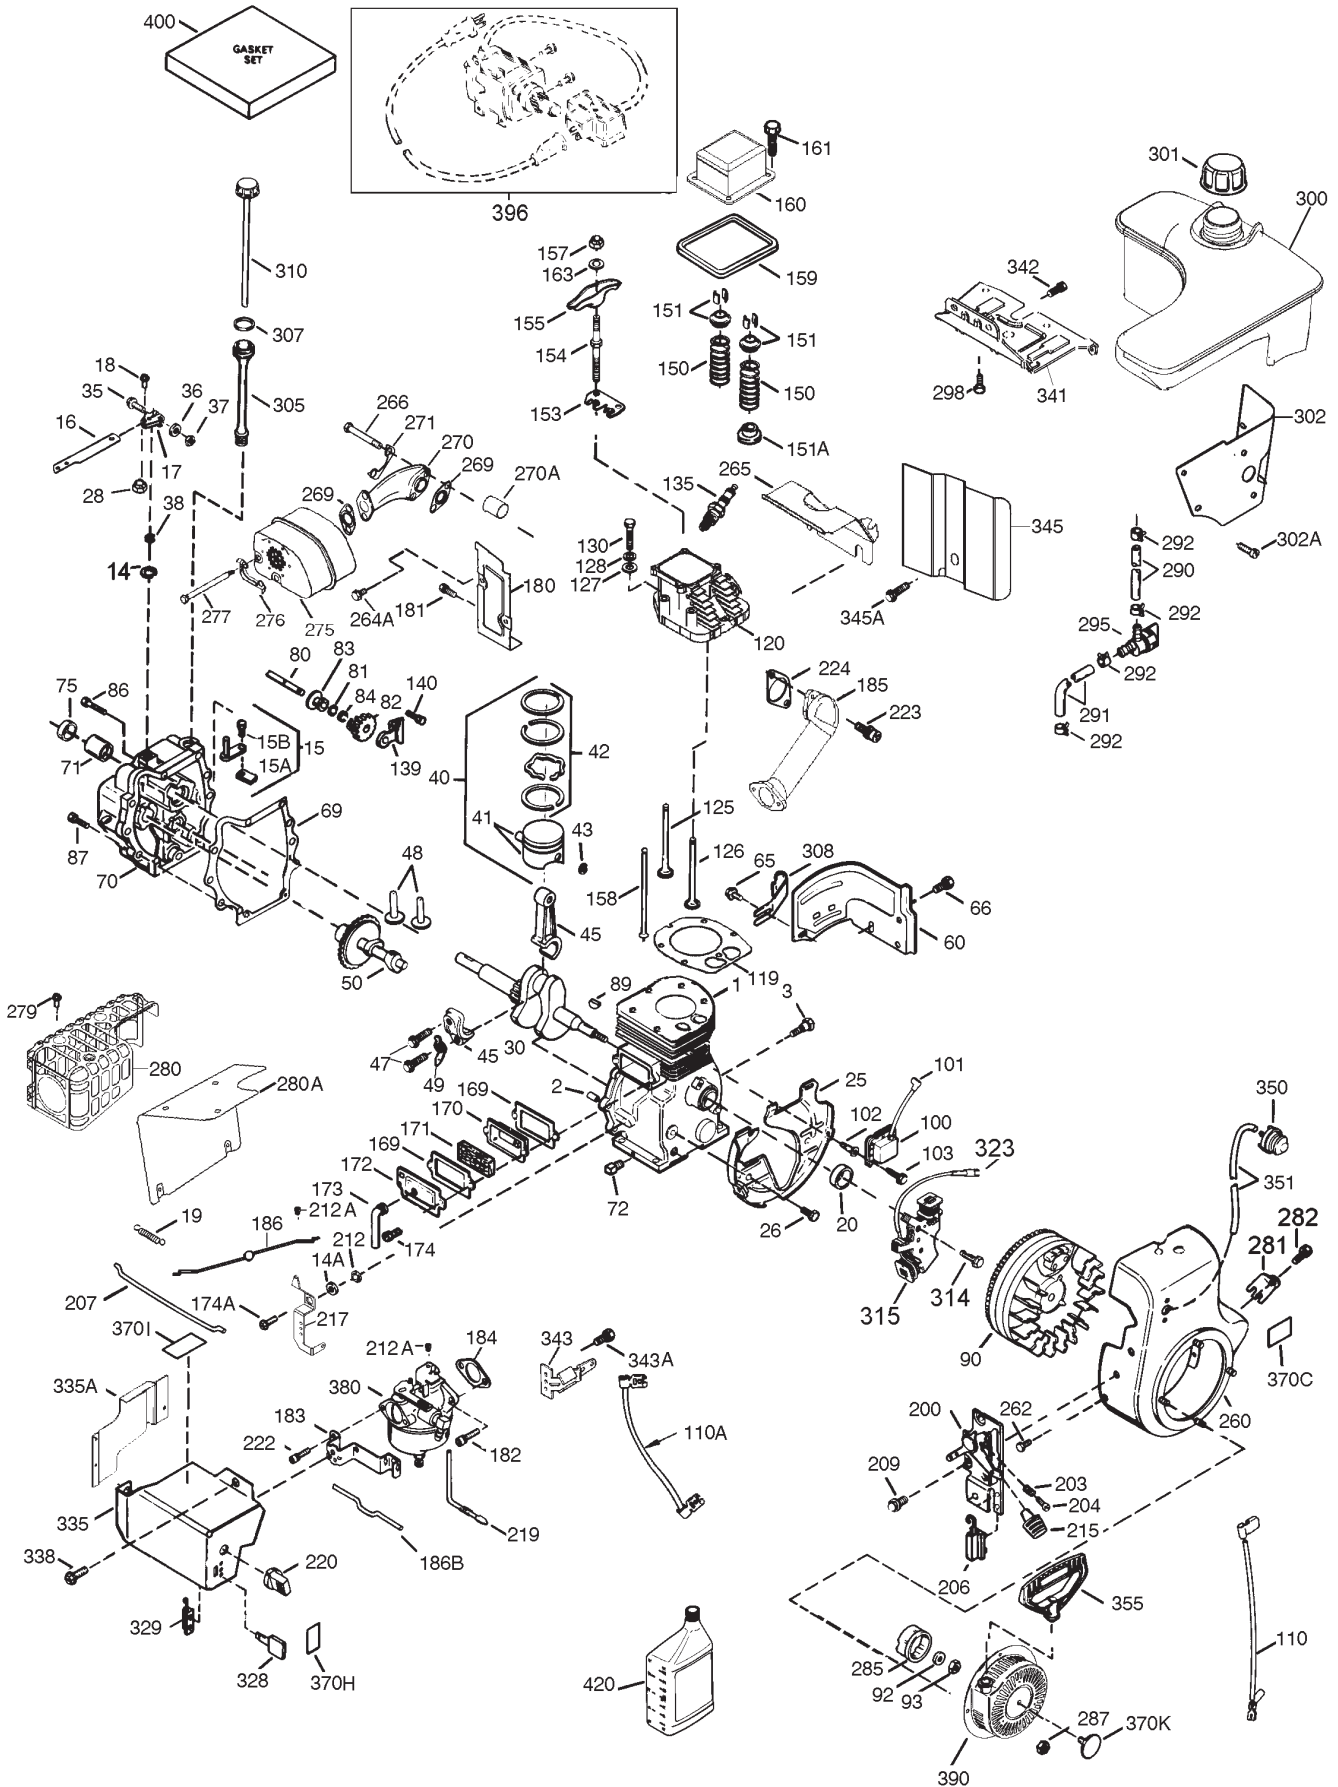

Engine Tecumseh OHSK100-221607B (Only on: 38559)— (Continued)

Engine: Tecumseh OHSK100-221607B (only on: 38559) (Continued)

Ref. No.	Part No.	Qty.	Description	Ref. No.	Part No.	Qty.	Description
207	37262	1	Throttle Link	343	35079	1	Key Switch Bracket
209	650821	2	Screw	343A	651060	1	Screw
212	30773A	1	Bushing	345	37097	1	Heat Baffle
212A	36288	1	Bushing	345A	650821	1	Screw
215	35440	1	Control Knob	350	570682A	1	Primer Assembly
216	37260	1	Bellcrank Lever	351	32180C	1	Primer Line
219	35689	1	Choke Rod	355	590574	1	Starter Handle
220	35438	1	Choke Knob	370C	36501	1	Primer Decal
222	28820	2	Screw	370H	37226	1	Choke Decal
223	650971	2	Screw-Torx	370I	37119	1	Warning Decal
224	33515A	1	Intake Pipe Gasket	370K	36695	1	Starter Decal
260	37092A	1	Blower Housing	380	640169	1	Carburetor (Incl. Ref.# 184)
262	29747B	2	Screw-Torx	390	590749	1	Rewind Starter
264A	650378	1	Screw	396	33329E	1	Electric Starter Motor (Optional)
265	37086	1	Cylinder Head Cover	400	37257	1	Gasket Set
266	650876	2	Screw	420	730226A	1	SAE 5W30 4-Cycle Engine Oil (Quart)
269	35762	2	Exhaust Gasket				
270	37263	1	Manifold				
270A	35829A	1	Exhaust Port Liner				
271	35293	1	Locking Plate (Manifold)				
275	37264	1	Muffler				
276	36348	1	Locking Plate				
277	650877	2	Screw				
279	650821	4	Screw				
280	37265	1	Heat Shield				
280A	37106	1	Shield-Heat, Radiation				
281	33013	1	Starter Bubbler Cover				
282	650760	1	Screw				
285	35985B	1	Starter Cup				
287	29752	4	Nut & Lock Washer				
290	30962	1	Fuel Line				
291	29774	1	Fuel Line				
292	26460	4	Fuel Line Clamp				
295	35857	1	Fuel Shut-Off Valve				
298	650665	2	Screw				
300	37099	1	Fuel Tank (Incl. Ref.#292 & 301)				
301	36246	1	Fuel Cap				
302	37098	1	Fuel Tank Extension				
302A	650821	3	Screw				
305	35574	1	Oil Fill Tube				
307	35499	1	O-Ring				
308	35539	1	Fill Tube Clip				
310	35700	1	Dipstick				
314	650873	1	Screw				
315	611111	1	Alternator Coil (18 Watt) (Incl. Ref.# 323)				
323	611118	1	Terminal				
328	35062	2	Ignition Keys				
329	610973	1	Terminal				
335	37096	1	Carburetor Cover				
335A	37087	1	Carburetor Cover				
338	650821	4	Screw				
341	37093	1	Fuel Tank Bracket				
342	792028	2	Screw