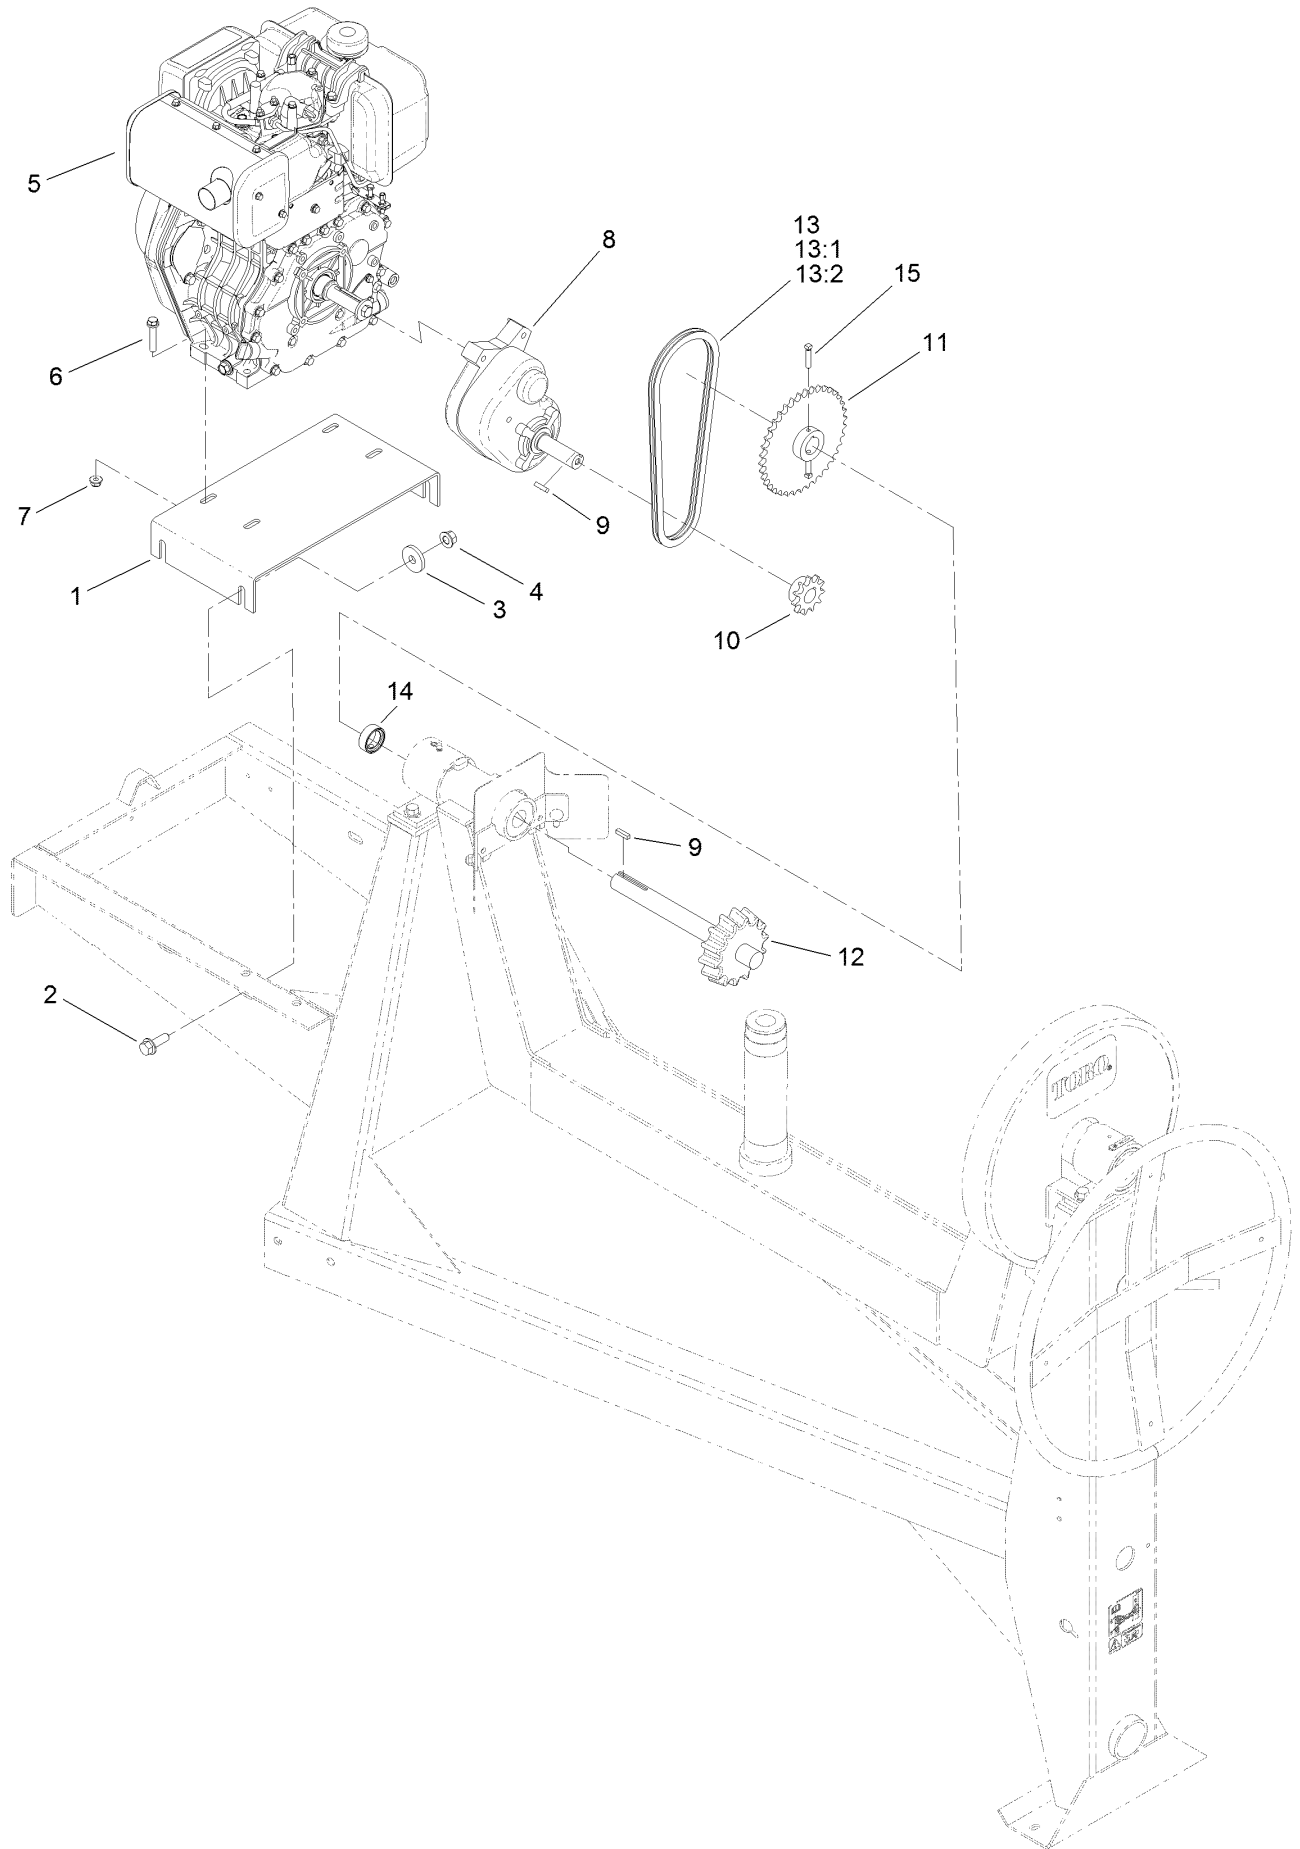

Engine and Drive Assembly

Engine and Drive Assembly (continued)

<i>Ref.</i>	<i>Part Number</i>	<i>Qty.</i>	<i>Description</i>	<i>Ref.</i>	<i>Part Number</i>	<i>Qty.</i>	<i>Description</i>
1	ST39665-03	1	Base-Motor	10	ST35284	1	Sprocket
2	100-6116	4	Screw-HHF	11	ST34099	1	Sprocket
3	ST26326	4	Washer-Flat	12	ST21487	1	Shaft-Drive
4	99-5107	4	Nut-Lock	13	ST22040	1	Chain Set
5	133-5622	1	Engine (Yanmar L100W)	13:1	ST34102	3	Chain
6	108-3742	4	Screw-HHF	13:2	ST34104	1	Link-Connecting, No. 50
7	104-8301	4	Nut-HF, NI	14	ST32176	1	Collar-Locking
8	ST39667	1	Reducer-Gear	15	909546	2	Screw-Set
9	5-7280	2	Key