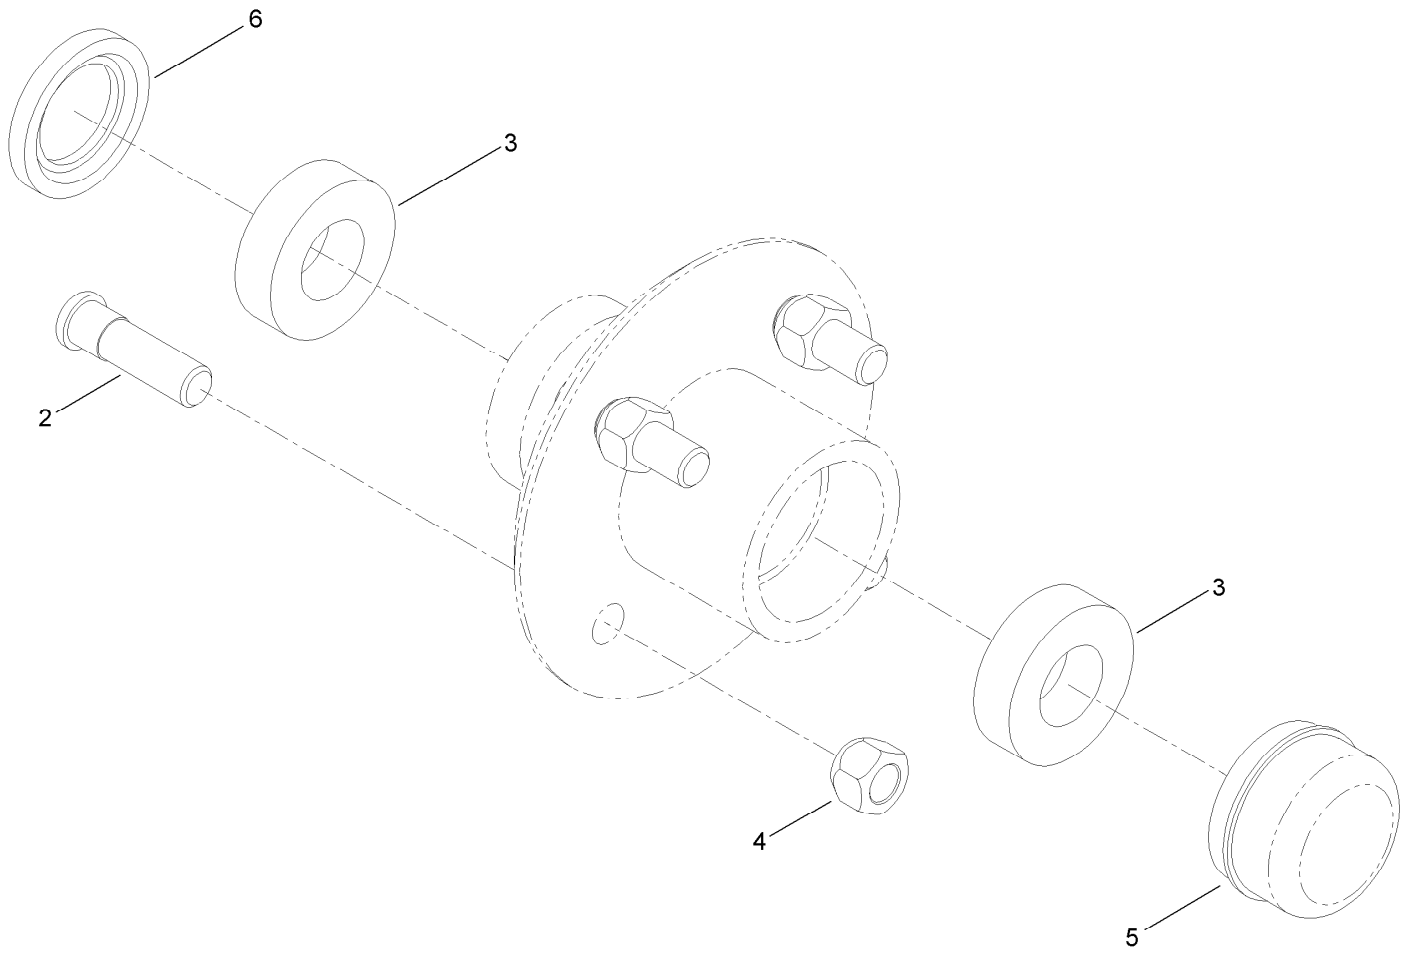

For example, in an illustration, the reference number 2X 37 means that two of the parts identified by reference number 37 are indicated.

Contents

Frame Assembly.....	4
Axle Assembly	6
Hub Assembly No. 125-8171	8
Engine and Drive Assembly	10
Drum Assembly	12
Cowl Assembly	14
Attachments and Accessories	16

Frame Assembly

Frame Assembly (continued)

<i>Ref.</i>	<i>Part Number</i>	<i>Qty.</i>	<i>Description</i>	<i>Ref.</i>	<i>Part Number</i>	<i>Qty.</i>	<i>Description</i>
1	127-2815	1	Frame ASM	13	125-8693	1	Yoke ASM
1:2	125-8216	1	Decal-Safety Chain, Towing	13:2	ST32039	2	Bearing
2	ST32032	2	Bushing-Nylon	14	ST27617-03	1	Guard-Brake, Upper
3	ST22029	1	Shaft-Tilt	15	ST80031	4	Screw-HWH
4	ST22096-03	1	Handwheel	16	ST27618-03	1	Guard-Brake, Lower
5	322-10	1	Screw-HH	17	130-2208-03	1	Guard-Pinion
6	ST27619-03	1	Dog-Brake	18	3231-21	2	Screw-CARR
7	3234-24	1	Screw-HHF	19	3296-29	1	Nut-Lock, NI
8	104-8301	3	Nut-HF, NI	20	ST46042	2	Fitting-Grease
9	ST27559-03	2	Bracket-Handle	21	ST47001	3	Cap-Plug
10	ST27621	1	Handle-Brake	27	99-4693	1	Decal
11	3230-2	4	Bolt-CARR	28	125-8175	2	Decal-Grease
12	ST24349-03	2	Trunnion	29	104-8300	4	Nut-HF, NI

Axle Assembly

Axle Assembly (continued)

<i>Ref.</i>	<i>Part Number</i>	<i>Qty.</i>	<i>Description</i>	<i>Ref.</i>	<i>Part Number</i>	<i>Qty.</i>	<i>Description</i>
1	ST26949-03	2	Bracket-Axle, Spring	9	3256-28	2	Washer-Flat
3	99-5107	14	Nut-Lock	10	ST80054	2	Nut
4	ST26971	2	Spring-Leaf	11	3272-13	2	Pin-Cotter
5	100-6116	8	Screw-HHF	12	ST32307	2	Tire And Rim ASM
6	ST26195	2	Bolt-U	13	325-33	2	Screw-HH
7	ST21460-03	1	Axle-Spring	14	ST34972	2	Spring-Coil
8	125-8171	2	Hub ASM				

Hub Assembly No. 125-8171

Hub Assembly No. 125-8171 (continued)

<i>Ref.</i>	<i>Part Number</i>	<i>Qty.</i>	<i>Description</i>
2	ST39190	4	Stud-Wheel
3	ST32233	2	Bearing-Roller
4	ST80045	4	Nut-Lug

<i>Ref.</i>	<i>Part Number</i>	<i>Qty.</i>	<i>Description</i>
5	ST34573	1	Cap-Dust
6	ST32052	1	Seal-Hub, Wheel