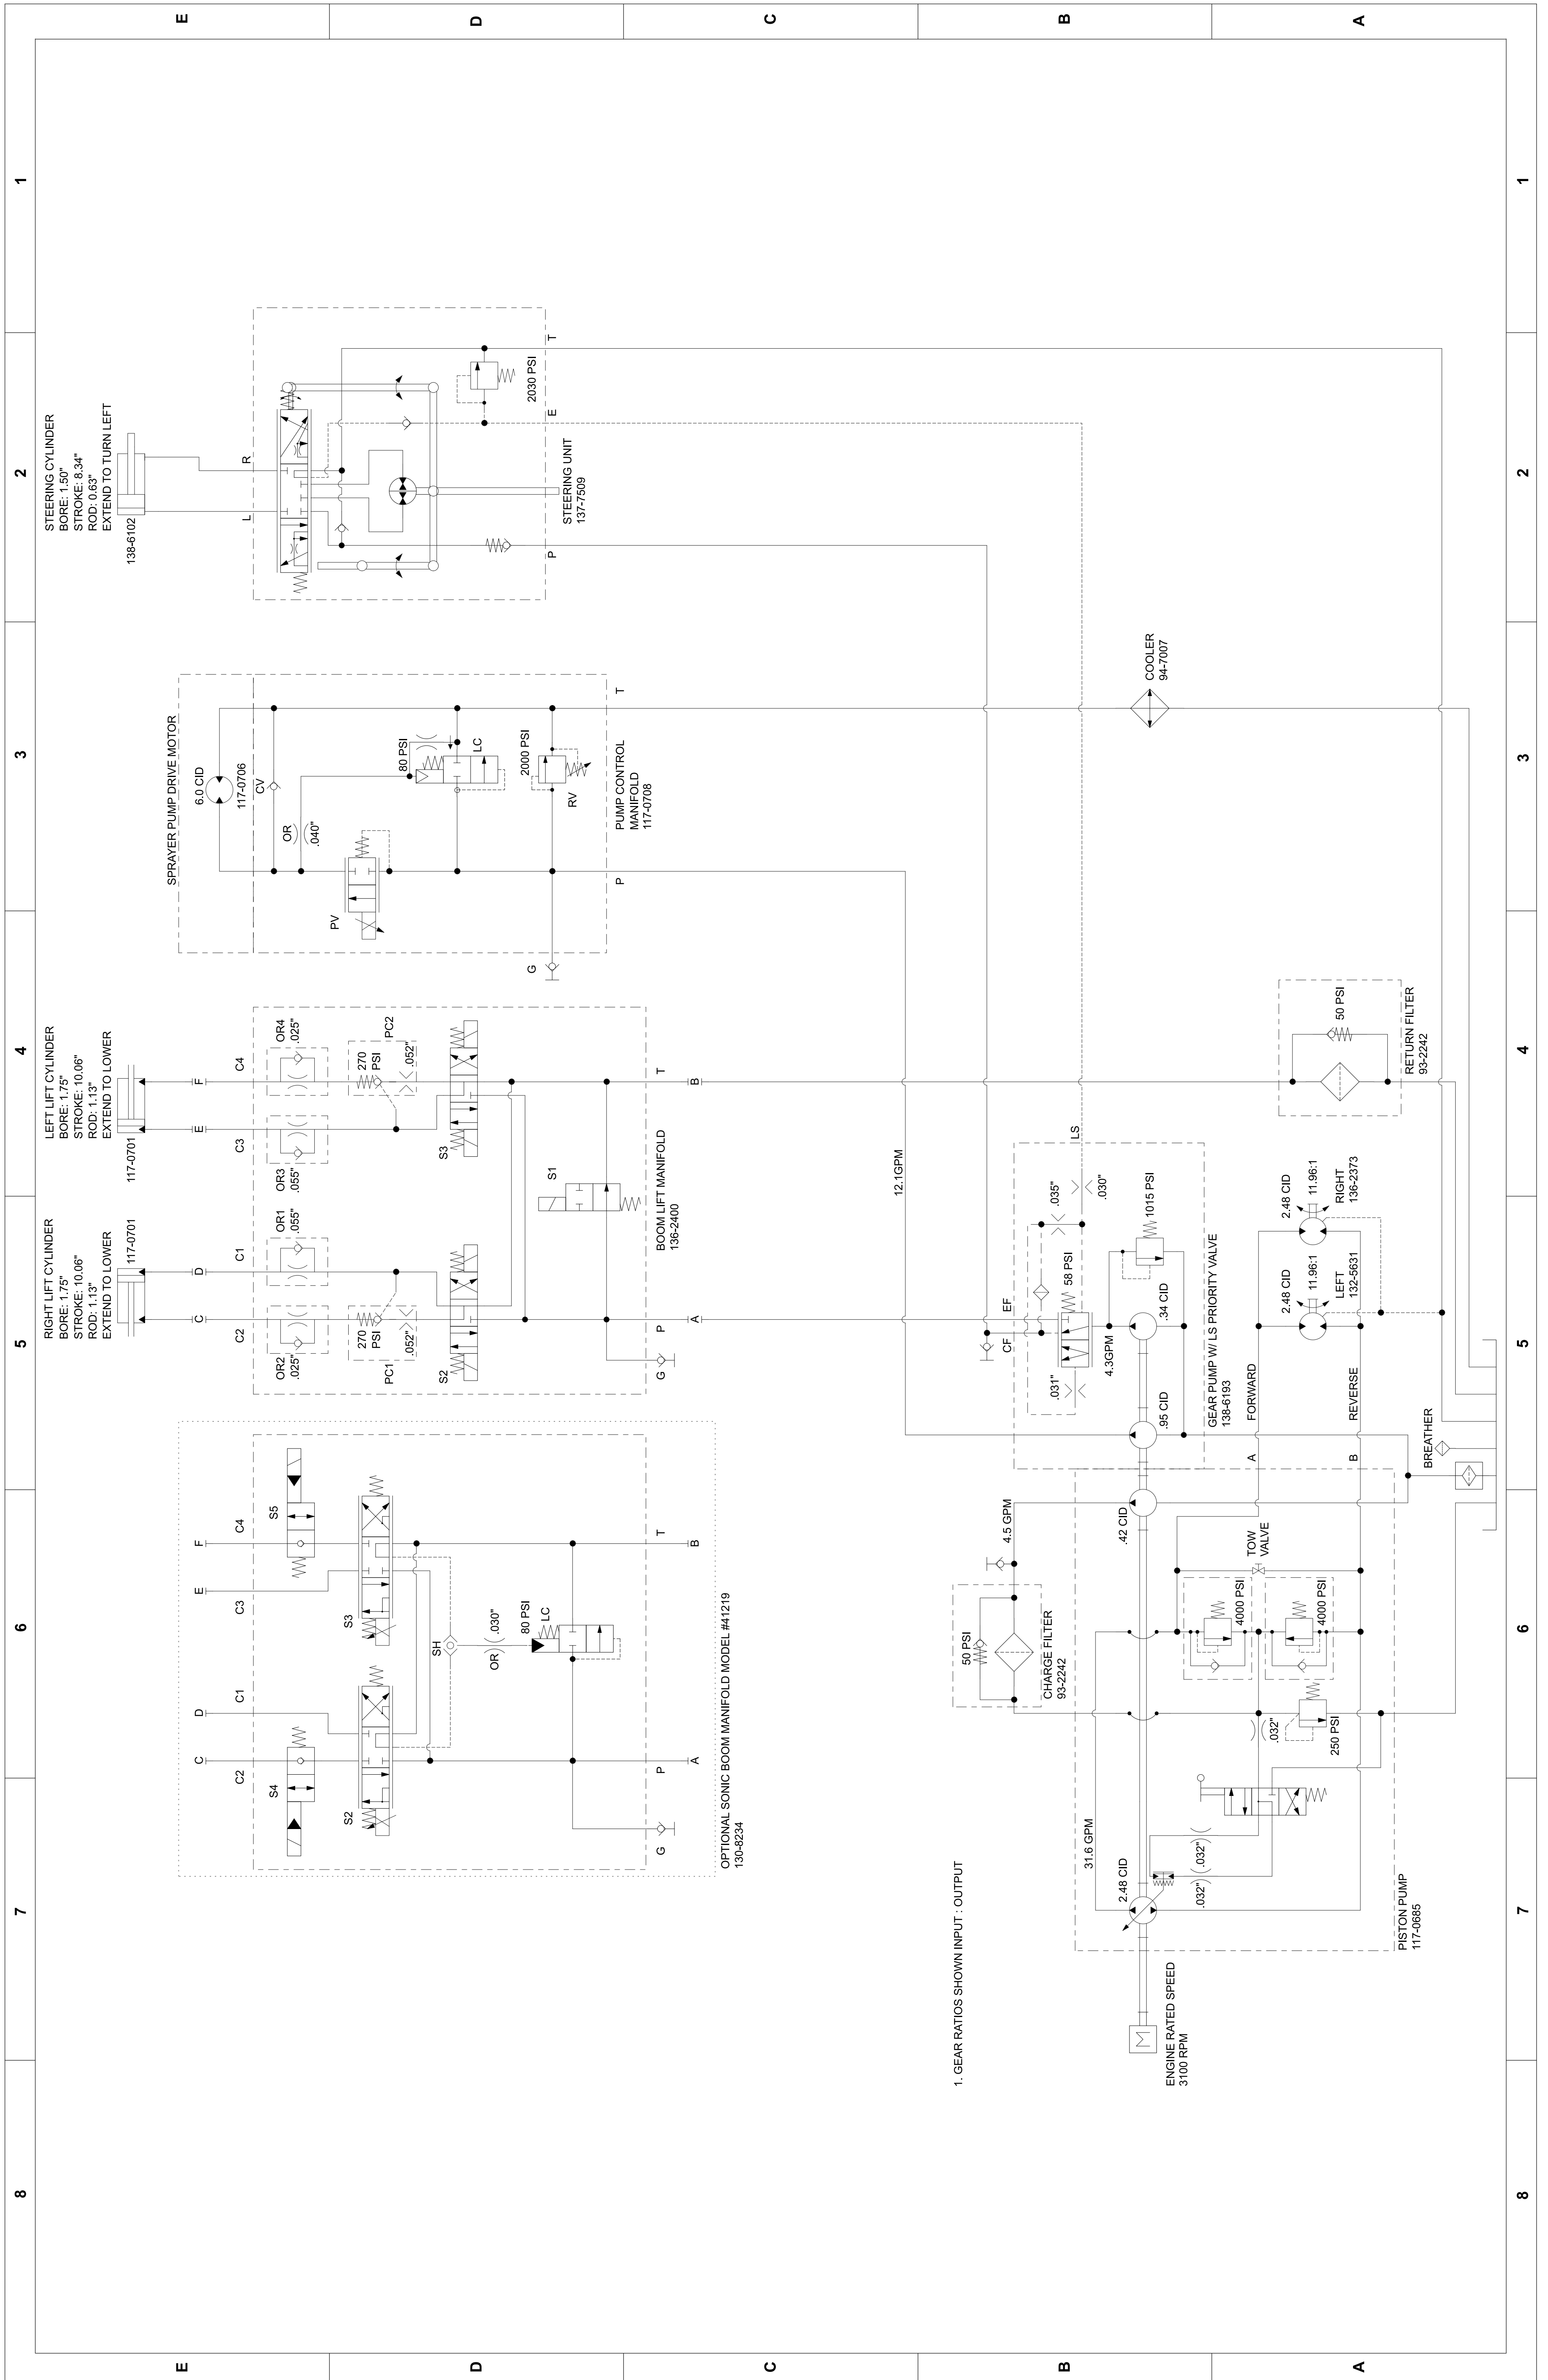

Multi Pro® 5800-D Turf Sprayer with ExcelaRate® Spray System

Model No. 41393—Serial No. 40600000 and Up
 Model No. 41393TE—Serial No. 40600000 and Up
 Model No. 41394—Serial No. 40600000 and Up
 Model No. 41394CA—Serial No. 40000000 and Up

Hydraulic Schematic

Model No. 41393, 41393TE, 41394, and 41394CA
 138-6254 Rev A
 1 of 1

1. GEAR RATIOS SHOWN INPUT : OUTPUT