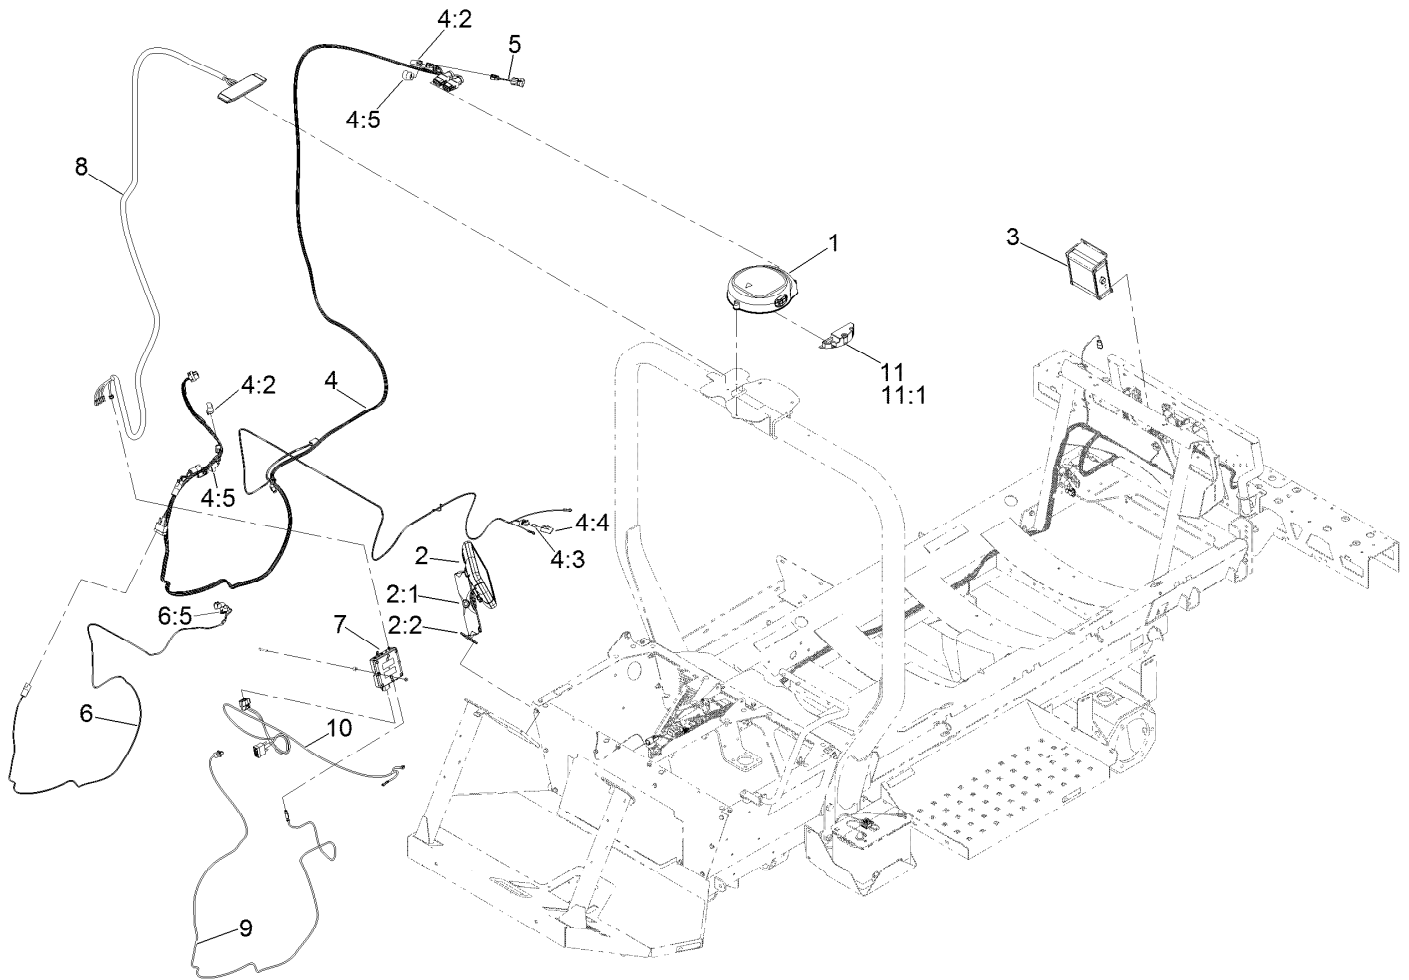

Count on it.

Parts Catalog

**GeoLink® GSM Precision Spray
System Kit**

Multi Pro® 1750 or 5800 Turf Sprayer

Model No. 41343—Serial No. 32000000 and Up

MP5800 GeoLink GSM Precision Spray System Assembly

Ref.	Part Number	Qty.	Description	Ref.	Part Number	Qty.	Description
1	130-7306	1	Reciever	5	122-1649	1	Harness-Wire, Adapter
2	133-0410	1	Control Console ASM	6	122-1650	1	Harness-Wire,Adptr
2:1	131-3797	1	Arm-Mount, Ram ●	6:5	32180-089	1	Cap-Plug, 3 Way
2:2	130-7299	1	Base-Mount, Ram ●	7	138-6288	1	Modem CI55-Lte Aus
3	137-4258	1	Controller - Rate/Auto-Section, Asc-10	8	139-6148	1	Antenna ASM, CI55
4	122-1373	1	Harness-Wire, Geolink	9	138-6284	1	Harness - Console To Modem, CI-55
4:2	32180-043	2	Resistor-120 Ohm	10	138-6285	1	Harness - Modem To Power, CI-55
4:3	218-578	1	Fuse-Blade, 10 Amp	11	140-7310	1	Kit - Imu + Rtk Unlock
4:4	32180-019	1	Cover-Fuse, Single	11:1	130-7329	1	Module-Imu
4:5	122-1404	2	Terminator-Isobus				

● Obtain parts from Toro® NSN® at 1-844-436-5465.

MP1750 GeoLink GSM Precision Spray System Assembly

<i>Ref.</i>	<i>Part Number</i>	<i>Qty.</i>	<i>Description</i>	<i>Ref.</i>	<i>Part Number</i>	<i>Qty.</i>	<i>Description</i>
1	130-7306	1	Reciever	5	122-1649	1	Harness-Wire, Adapter
2	133-0410	1	Control Console ASM	6	122-1650	1	Harness-Wire, Adptr
2:1	131-3797	1	Arm-Mount, Ram ●	6:5	32180-089	1	Cap-Plug, 3 Way
2:2	130-7299	1	Base-Mount, Ram ●	7	138-6288	1	Modem CI55-Lte Aus
3	137-4258	1	Controller - Rate/Auto-Section, Asc-10	8	139-6148	1	Antenna ASM, CI55
4	122-1373	1	Harness-Wire, Geolink	9	138-6284	1	Harness - Console To Modem, CI-55
4:2	32180-043	2	Resistor-120 Ohm	10	138-6285	1	Harness - Modem To Power, CI-55
4:3	218-578	1	Fuse-Blade, 10 Amp	11	140-7310	1	Kit - Imu + Rtk Unlock
4:4	32180-019	1	Cover-Fuse, Single	11:1	130-7329	1	Module-Imu
4:5	122-1404	2	Terminator-Isobus				

● Obtain parts from Toro® NSN® at 1-844-436-5465.

Count on it.