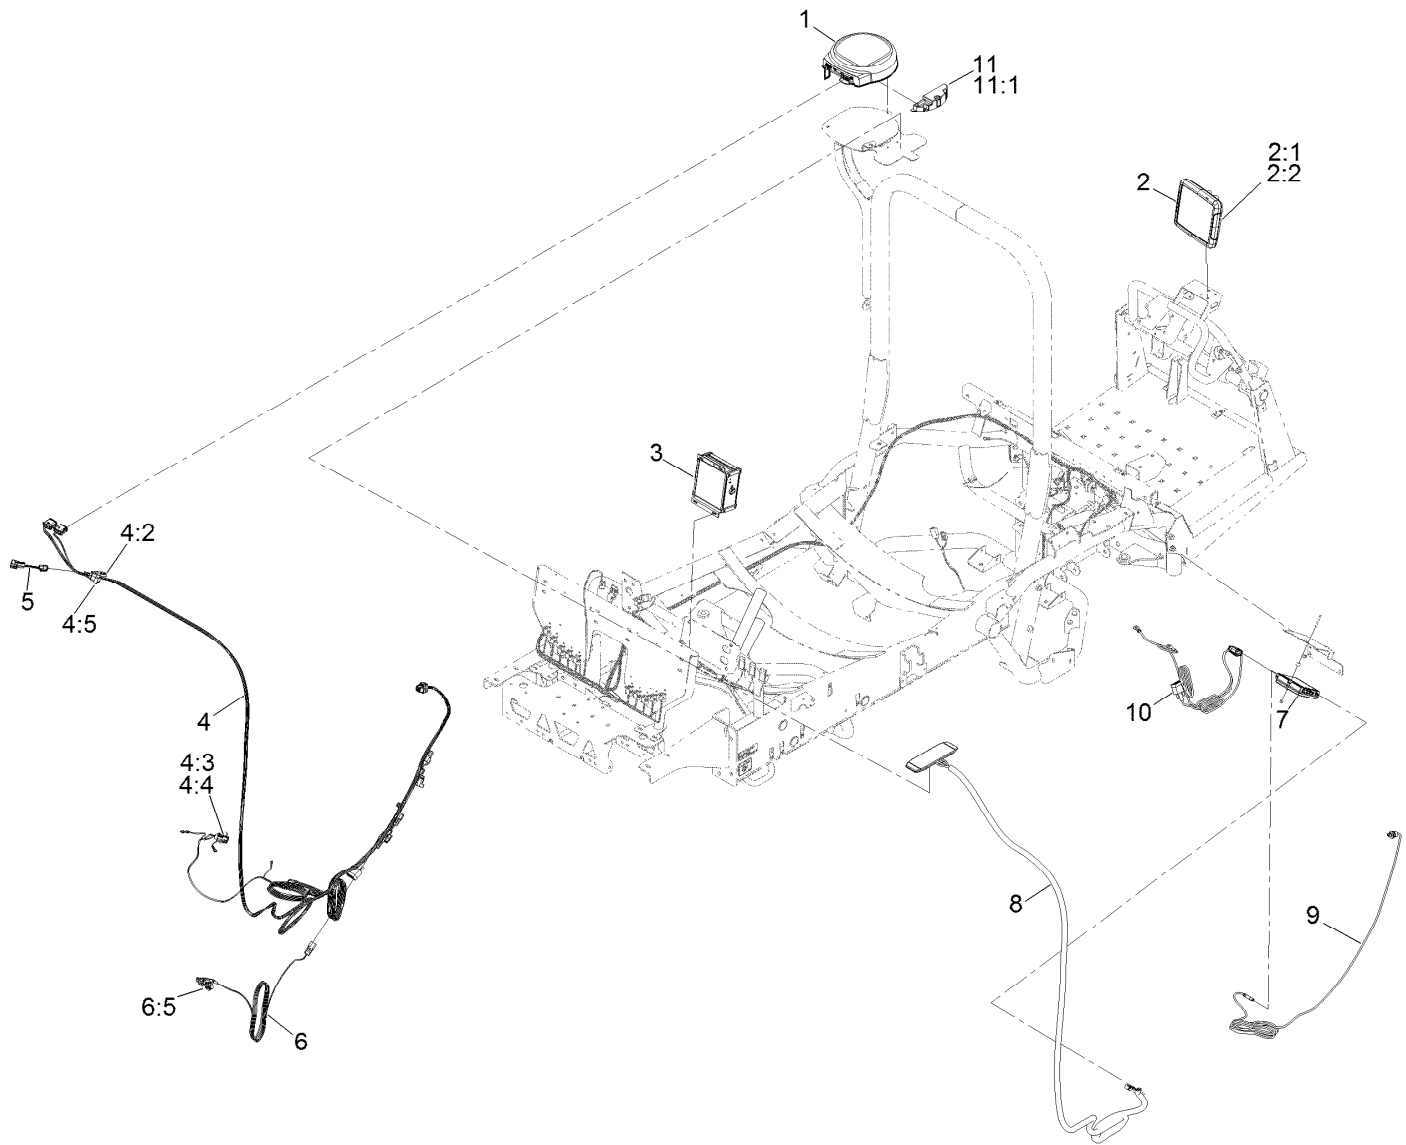

Count on it.

Parts Catalog

**GeoLink® GSM Precision Spray
System Kit**

Multi Pro® 1750 or 5800 Turf Sprayer

Model No. 41343—Serial No. 32000000 and Up

MP5800 GeoLink GSM Precision Spray System Assembly

Ref.	Part Number	Qty.	Description	Ref.	Part Number	Qty.	Description
1	130-7306	1	Reciever	5	122-1649	1	Harness-Wire, Adapter
2	133-0410	1	Control Console ASM	6	122-1650	1	Harness-Wire,Adptr
2:1	131-3797	1	Arm-Mount, Ram ●	6:5	32180-089	1	Cap-Plug, 3 Way
2:2	130-7299	1	Base-Mount, Ram ●	7	138-6288	1	Modem CI55-Lte Aus
3	137-4258	1	Controller - Rate/Auto-Section, Asc-10	8	139-6148	1	Antenna ASM, CI55
4	122-1373	1	Harness-Wire, Geolink	9	138-6284	1	Harness - Console To Modem, CI-55
4:2	32180-043	2	Resistor-120 Ohm	10	138-6285	1	Harness - Modem To Power, CI-55
4:3	218-578	1	Fuse-Blade, 10 Amp	11	140-7310	1	Kit - Imu + Rtk Unlock
4:4	32180-019	1	Cover-Fuse, Single	11:1	130-7329	1	Module-Imu
4:5	122-1404	2	Terminator-Isobus				

● Obtain parts from Toro® NSN® at 1-844-436-5465.

MP1750 GeoLink GSM Precision Spray System Assembly

<i>Ref.</i>	<i>Part Number</i>	<i>Qty.</i>	<i>Description</i>	<i>Ref.</i>	<i>Part Number</i>	<i>Qty.</i>	<i>Description</i>
1	130-7306	1	Reciever	5	122-1649	1	Harness-Wire, Adapter
2	133-0410	1	Control Console ASM	6	122-1650	1	Harness-Wire, Adptr
2:1	131-3797	1	Arm-Mount, Ram ●	6:5	32180-089	1	Cap-Plug, 3 Way
2:2	130-7299	1	Base-Mount, Ram ●	7	138-6288	1	Modem CI55-Lte Aus
3	137-4258	1	Controller - Rate/Auto-Section, Asc-10	8	139-6148	1	Antenna ASM, CI55
4	122-1373	1	Harness-Wire, Geolink	9	138-6284	1	Harness - Console To Modem, CI-55
4:2	32180-043	2	Resistor-120 Ohm	10	138-6285	1	Harness - Modem To Power, CI-55
4:3	218-578	1	Fuse-Blade, 10 Amp	11	140-7310	1	Kit - Imu + Rtk Unlock
4:4	32180-019	1	Cover-Fuse, Single	11:1	130-7329	1	Module-Imu
4:5	122-1404	2	Terminator-Isobus				

● Obtain parts from Toro® NSN® at 1-844-436-5465.

Count on it.