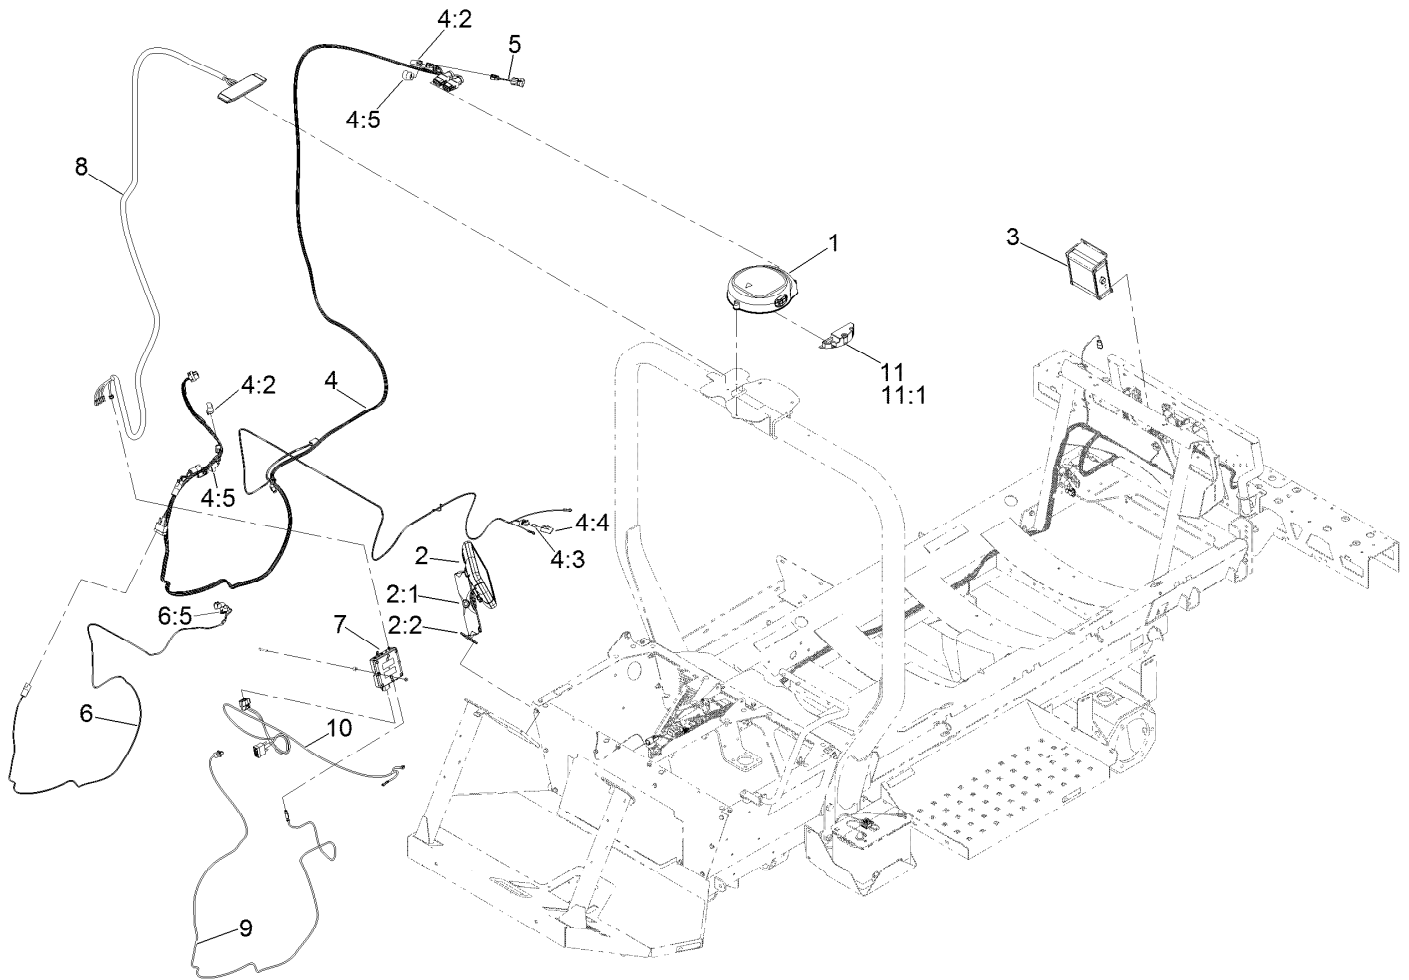

Count on it.

Parts Catalog

**GeoLink® GSM Precision Spray
System Kit**

Multi Pro® 1750 or 5800 Turf Sprayer

Model No. 41343—Serial No. 320000000 and Up

MP5800 GeoLink GSM Precision Spray System Assembly

Ref.	Part Number	Qty.	Description	Ref.	Part Number	Qty.	Description
1	130-7306	1	Reciever	5	122-1649	1	Harness-Wire, Adapter
2	133-0410	1	Control Console ASM	6	122-1650	1	Harness-Wire,Adptr
2:1	131-3797	1	Arm-Mount, Ram ●	6:5	32180-089	1	Cap-Plug, 3 Way
2:2	130-7299	1	Base-Mount, Ram ●	7	138-6288	1	Modem CI55-Lte Aus
3	137-4258	1	Controller - Rate/Auto-Section, Asc-10	8	139-6148	1	Antenna ASM, CI55
4	122-1373	1	Harness-Wire, Geolink	9	138-6284	1	Harness - Console To Modem, CI-55
4:2	32180-043	2	Resistor-120 Ohm	10	138-6285	1	Harness - Modem To Power, CI-55
4:3	218-578	1	Fuse-Blade, 10 Amp	11	140-7310	1	Kit - Imu + Rtk Unlock
4:4	32180-019	1	Cover-Fuse, Single	11:1	130-7329	1	Module-Imu
4:5	122-1404	2	Terminator-Isobus				

● Obtain parts from Toro® NSN® at 1-844-436-5465.

MP1750 GeoLink GSM Precision Spray System Assembly

<i>Ref.</i>	<i>Part Number</i>	<i>Qty.</i>	<i>Description</i>	<i>Ref.</i>	<i>Part Number</i>	<i>Qty.</i>	<i>Description</i>
1	130-7306	1	Reciever	5	122-1649	1	Harness-Wire, Adapter
2	133-0410	1	Control Console ASM	6	122-1650	1	Harness-Wire, Adptr
2:1	131-3797	1	Arm-Mount, Ram ●	6:5	32180-089	1	Cap-Plug, 3 Way
2:2	130-7299	1	Base-Mount, Ram ●	7	138-6288	1	Modem CI55-Lte Aus
3	137-4258	1	Controller - Rate/Auto-Section, Asc-10	8	139-6148	1	Antenna ASM, CI55
4	122-1373	1	Harness-Wire, Geolink	9	138-6284	1	Harness - Console To Modem, CI-55
4:2	32180-043	2	Resistor-120 Ohm	10	138-6285	1	Harness - Modem To Power, CI-55
4:3	218-578	1	Fuse-Blade, 10 Amp	11	140-7310	1	Kit - Imu + Rtk Unlock
4:4	32180-019	1	Cover-Fuse, Single	11:1	130-7329	1	Module-Imu
4:5	122-1404	2	Terminator-Isobus				

● Obtain parts from Toro® NSN® at 1-844-436-5465.

Count on it.