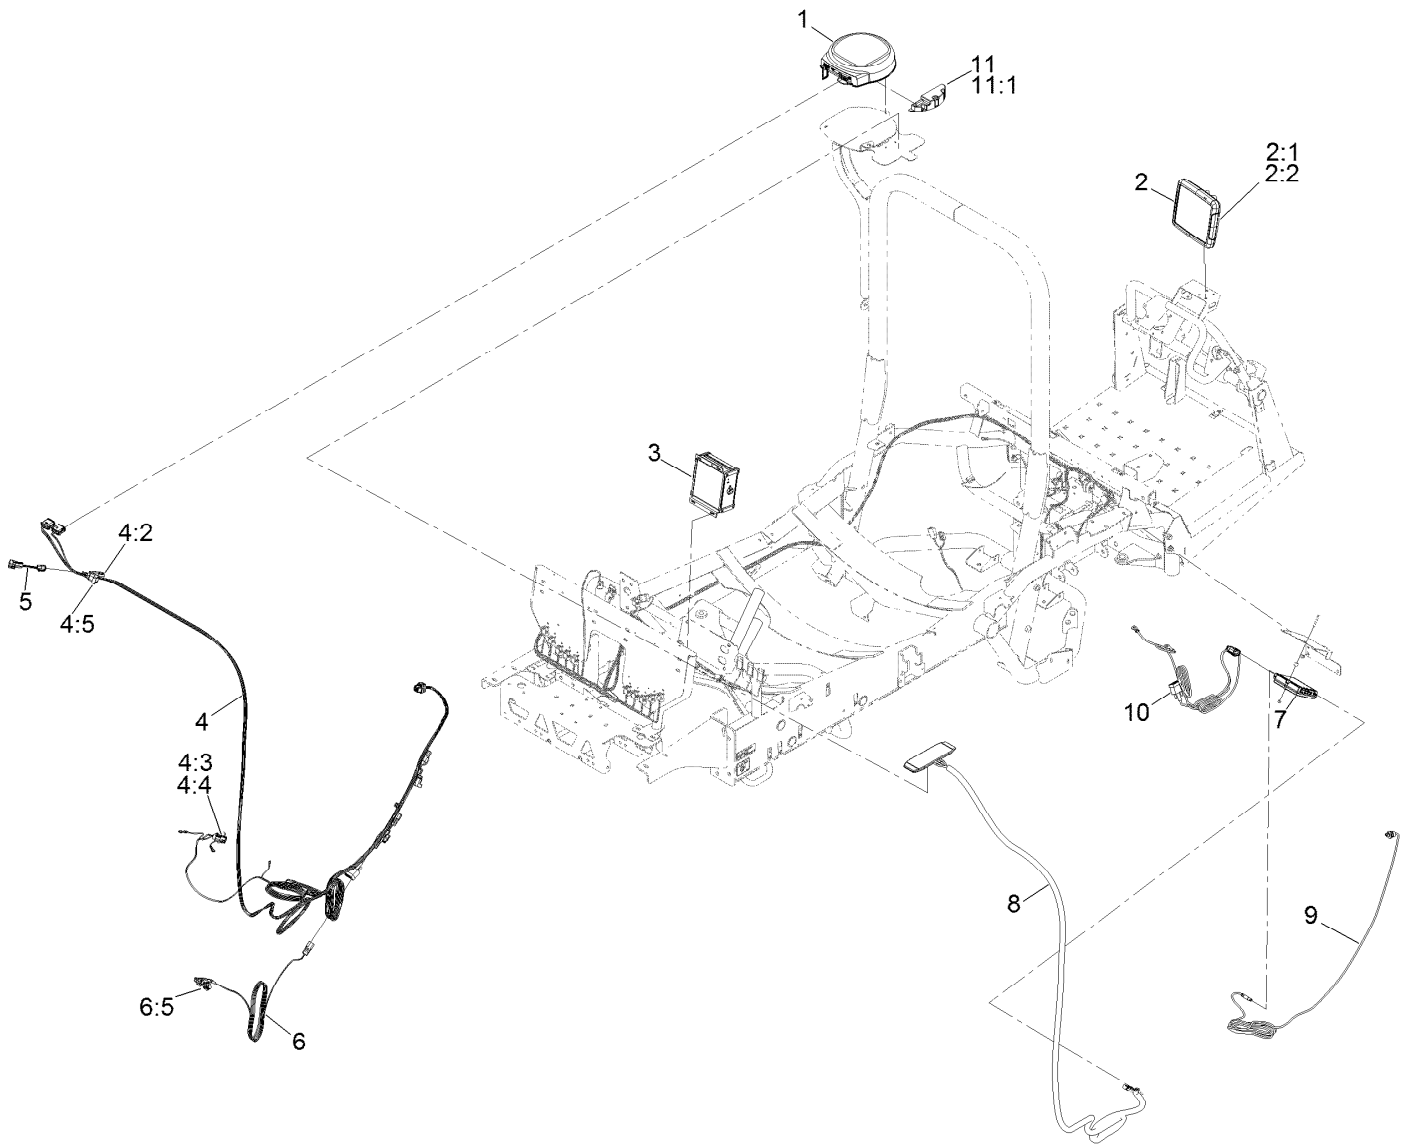

Count on it.

Parts Catalog

**GeoLink® GSM Precision Spray
System Kit**

Multi Pro® 1750 or 5800 Turf Sprayer

Model No. 41343—Serial No. 320000000 and Up

MP5800 GeoLink GSM Precision Spray System Assembly

Ref.	Part Number	Qty.	Description	Ref.	Part Number	Qty.	Description
1	130-7306	1	Reciever	5	122-1649	1	Harness-Wire, Adapter
2	133-0410	1	Control Console ASM	6	122-1650	1	Harness-Wire,Adptr
2:1	131-3797	1	Arm-Mount, Ram ●	6:5	32180-089	1	Cap-Plug, 3 Way
2:2	130-7299	1	Base-Mount, Ram ●	7	138-6288	1	Modem CI55-Lte Aus
3	137-4258	1	Controller - Rate/Auto-Section, Asc-10	8	139-6148	1	Antenna ASM, CI55
4	122-1373	1	Harness-Wire, Geolink	9	138-6284	1	Harness - Console To Modem, CI-55
4:2	32180-043	2	Resistor-120 Ohm	10	138-6285	1	Harness - Modem To Power, CI-55
4:3	218-578	1	Fuse-Blade, 10 Amp	11	140-7310	1	Kit - Imu + Rtk Unlock
4:4	32180-019	1	Cover-Fuse, Single	11:1	130-7329	1	Module-Imu
4:5	122-1404	2	Terminator-Isobus				

● Obtain parts from Toro® NSN® at 1-844-436-5465.

MP1750 GeoLink GSM Precision Spray System Assembly

<i>Ref.</i>	<i>Part Number</i>	<i>Qty.</i>	<i>Description</i>	<i>Ref.</i>	<i>Part Number</i>	<i>Qty.</i>	<i>Description</i>
1	130-7306	1	Reciever	5	122-1649	1	Harness-Wire, Adapter
2	133-0410	1	Control Console ASM	6	122-1650	1	Harness-Wire, Adptr
2:1	131-3797	1	Arm-Mount, Ram ●	6:5	32180-089	1	Cap-Plug, 3 Way
2:2	130-7299	1	Base-Mount, Ram ●	7	138-6288	1	Modem CI55-Lte Aus
3	137-4258	1	Controller - Rate/Auto-Section, Asc-10	8	139-6148	1	Antenna ASM, CI55
4	122-1373	1	Harness-Wire, Geolink	9	138-6284	1	Harness - Console To Modem, CI-55
4:2	32180-043	2	Resistor-120 Ohm	10	138-6285	1	Harness - Modem To Power, CI-55
4:3	218-578	1	Fuse-Blade, 10 Amp	11	140-7310	1	Kit - Imu + Rtk Unlock
4:4	32180-019	1	Cover-Fuse, Single	11:1	130-7329	1	Module-Imu
4:5	122-1404	2	Terminator-Isobus				

● Obtain parts from Toro® NSN® at 1-844-436-5465.

Count on it.