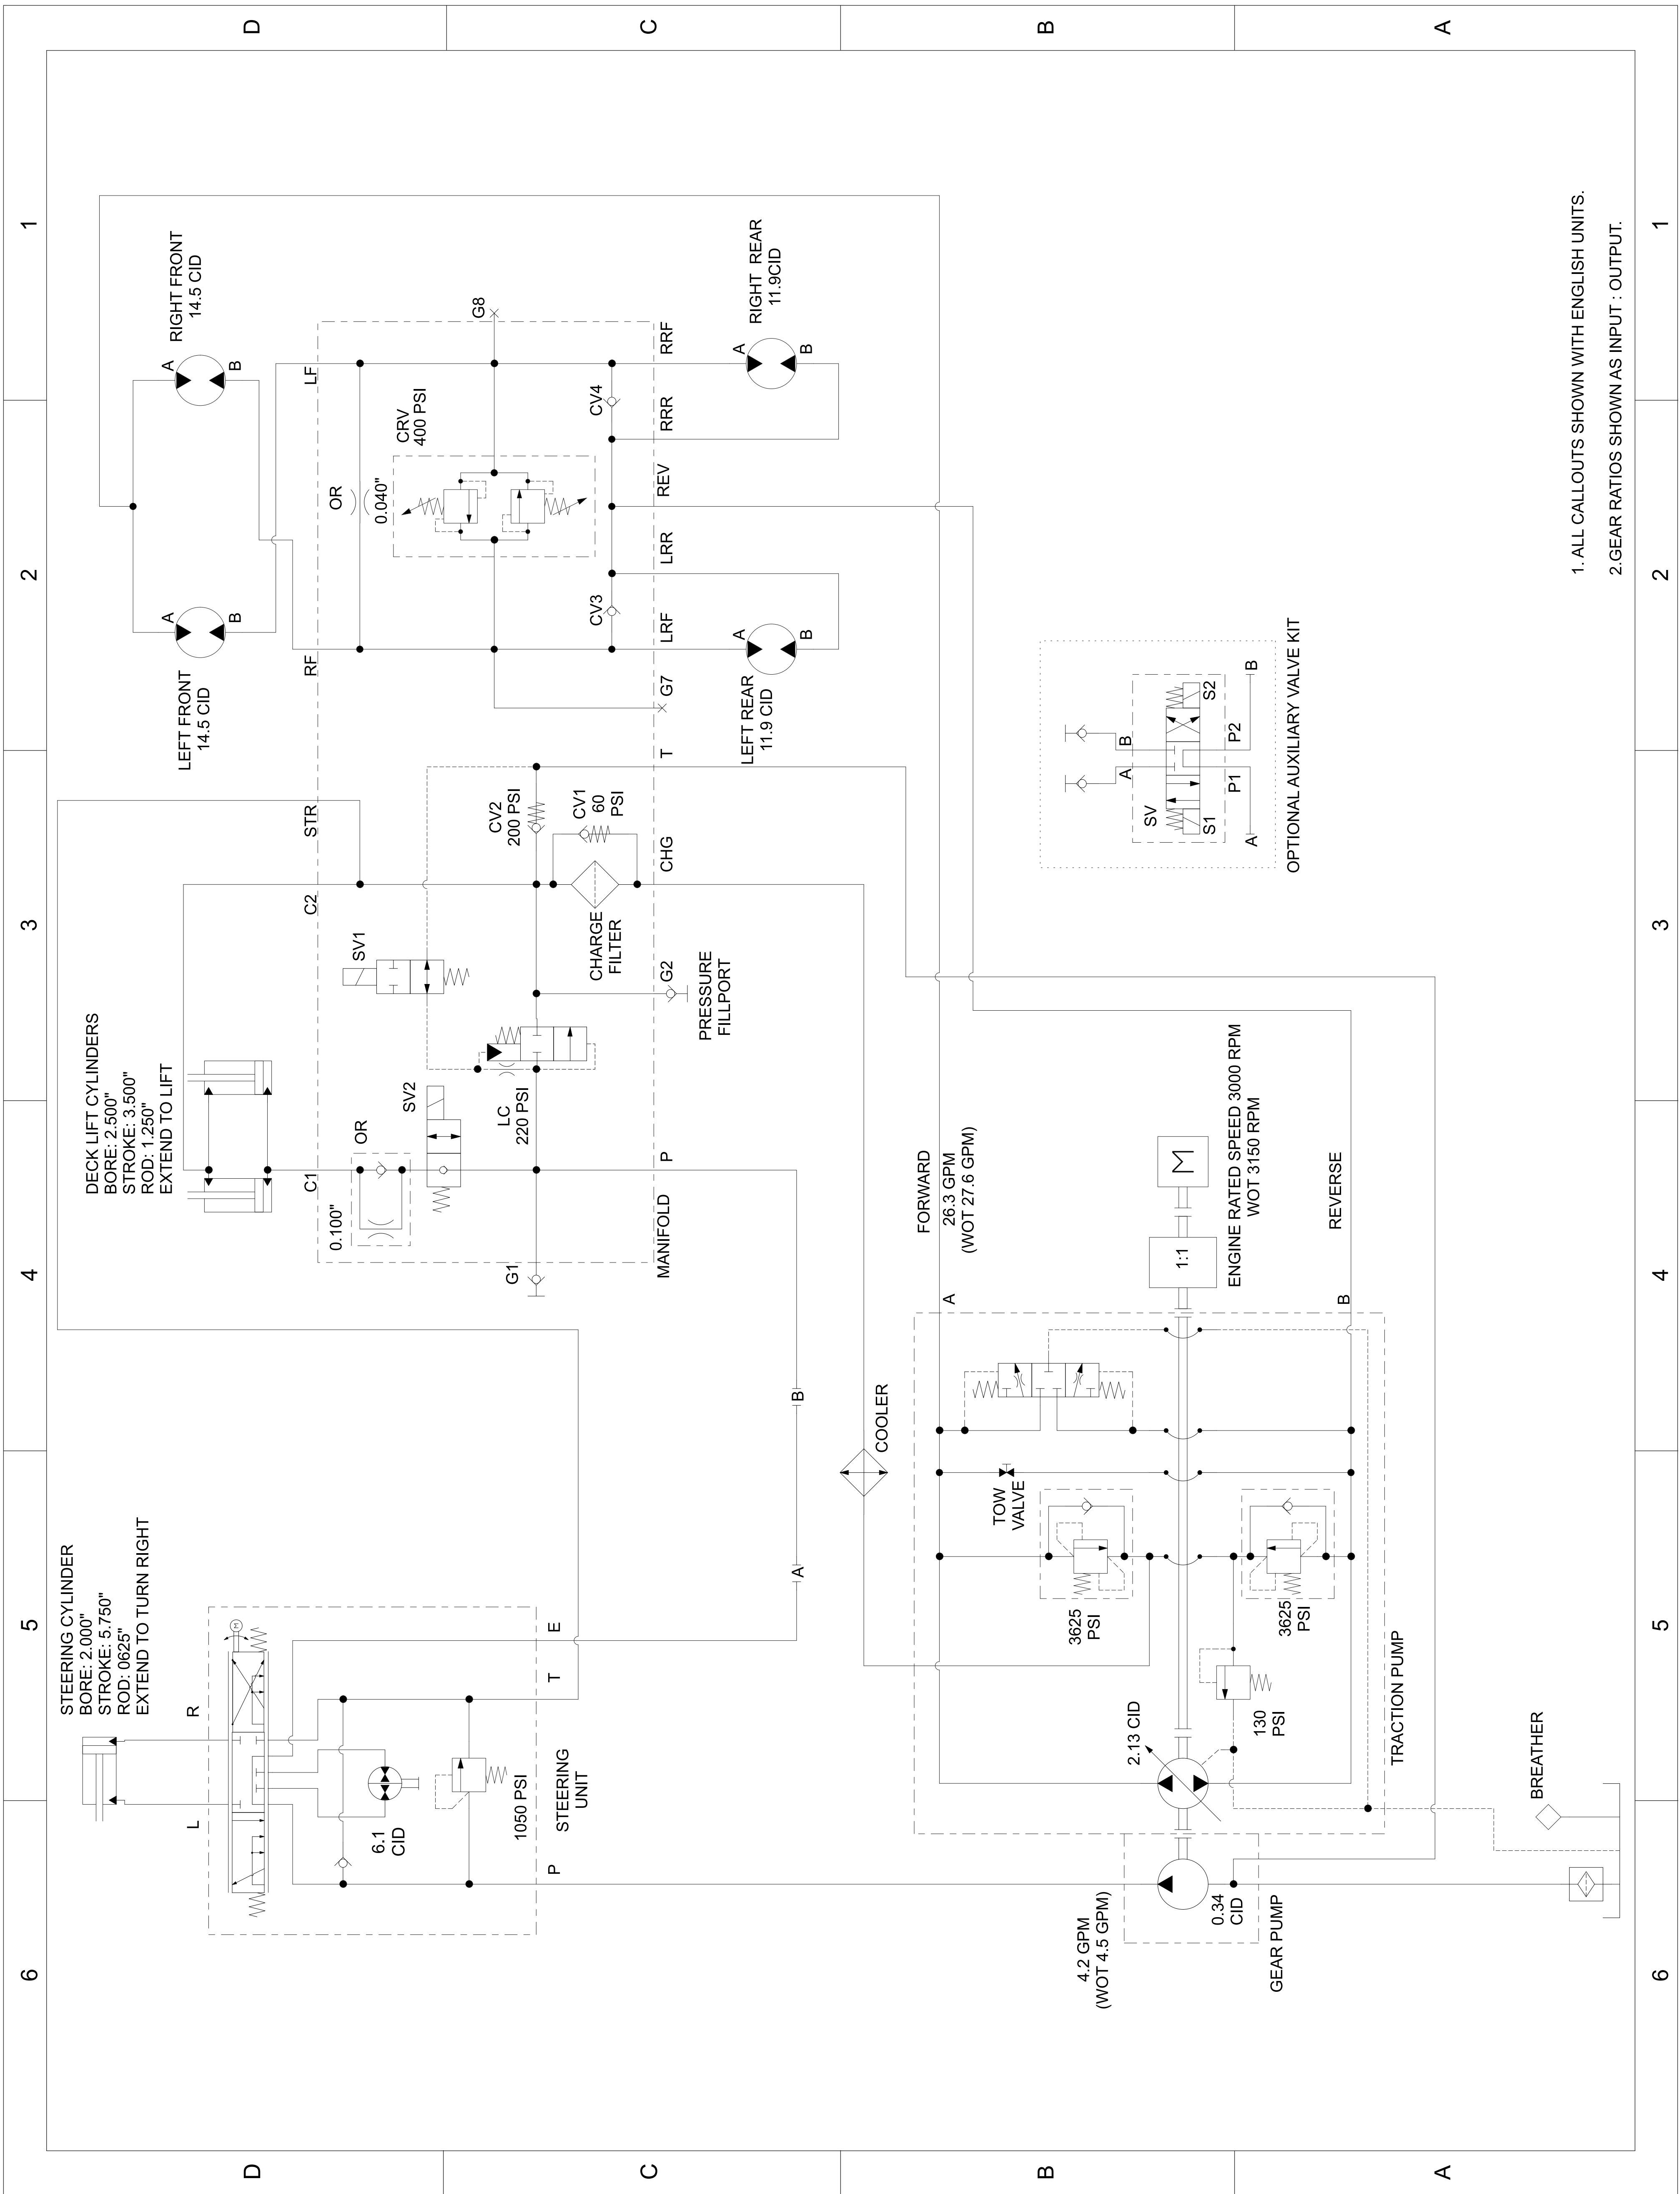

Groundsmaster® 3200, 3300, and 3310 Traction Units

Model No. 31900—Serial No. 40000000 and Up
 Model No. 31901—Serial No. 40000000 and Up
 Model No. 31902—Serial No. 40000000 and Up
 Model No. 31903—Serial No. 40000000 and Up
 Model No. 31907—Serial No. 40000000 and Up
 Model No. 31909—Serial No. 40000000 and Up

Hydraulic Schematic

Model No. 31900
 133-6540 Rev B
 1 of 3

1. ALL CALLOUTS SHOWN WITH ENGLISH UNITS.
 2. GEAR RATIOS SHOWN AS INPUT : OUTPUT.

1. ALL CALLOUTS SHOWN WITH ENGLISH UNITS.
2. GEAR RATIOS SHOWN AS INPUT : OUTPUT.

1. ALL CALLOUTS SHOWN WITH ENGLISH UNITS.
 2. GEAR RATIOS SHOWN AS INPUT : OUTPUT.