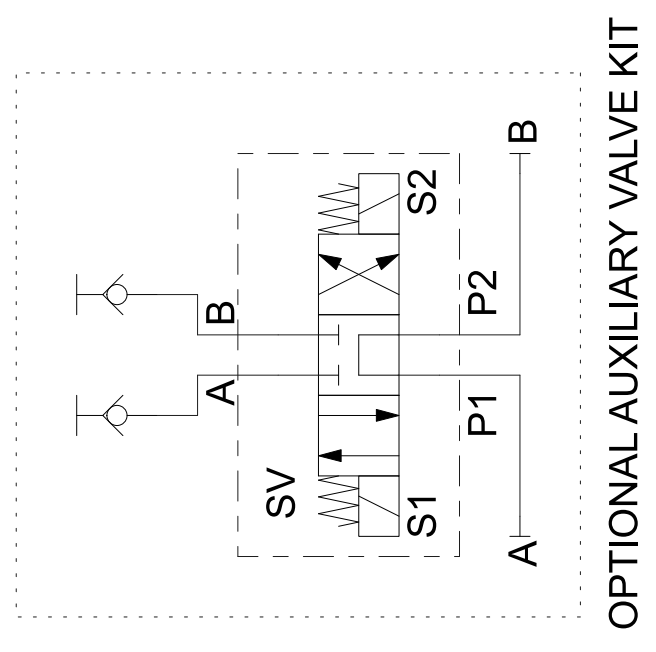

Groundsmaster® 3200, 3300, and 3310 Traction Units

Model No. 31900—Serial No. 40000000 and Up
 Model No. 31901—Serial No. 40000000 and Up
 Model No. 31902—Serial No. 40000000 and Up
 Model No. 31903—Serial No. 40000000 and Up
 Model No. 31907—Serial No. 40000000 and Up
 Model No. 31909—Serial No. 40000000 and Up

Hydraulic Schematic

Model No. 31900
 133-6540 Rev B
 1 of 3

1. ALL CALLOUTS SHOWN WITH ENGLISH UNITS.
 2. GEAR RATIOS SHOWN AS INPUT : OUTPUT.

1. ALL CALLOUTS SHOWN WITH ENGLISH UNITS.
2. GEAR RATIOS SHOWN AS INPUT : OUTPUT.

1. ALL CALLOUTS SHOWN WITH ENGLISH UNITS.
 2. GEAR RATIOS SHOWN AS INPUT : OUTPUT.