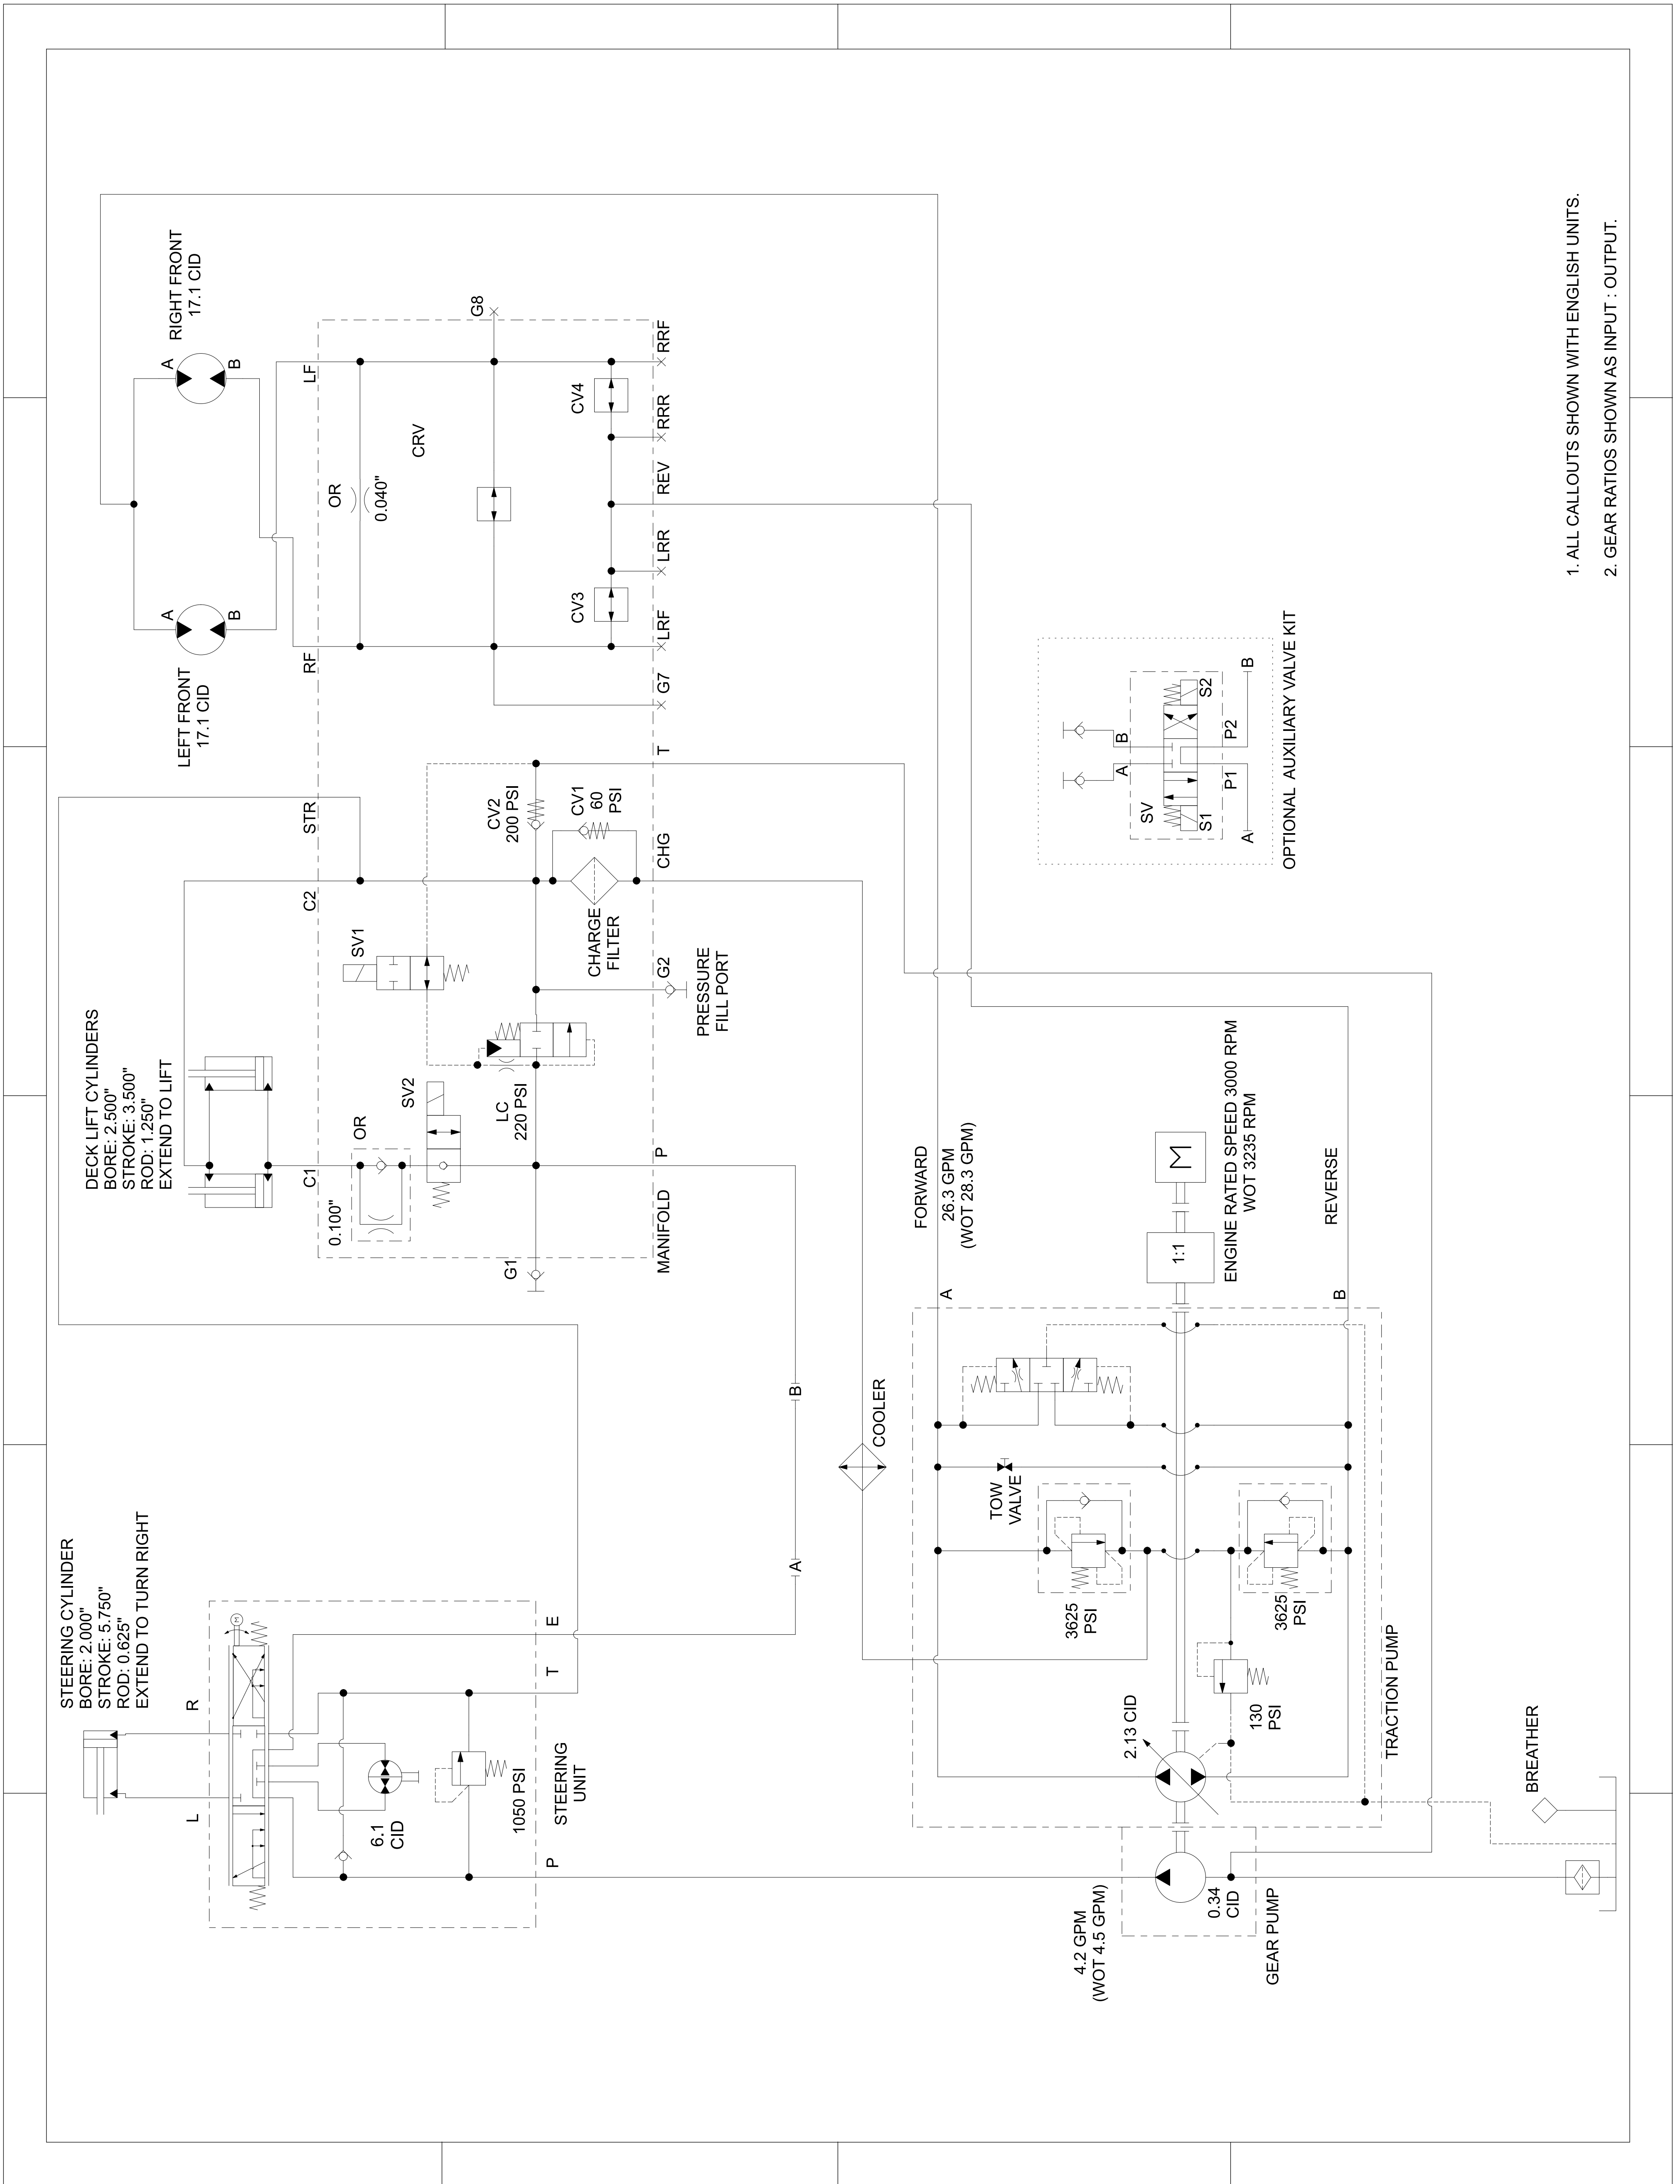

Groundsmaster® 3200, 3300, and 3310 Traction Units

Model No. 31900—Serial No. 40000000 and Up
 Model No. 31901—Serial No. 40000000 and Up
 Model No. 31902—Serial No. 40000000 and Up
 Model No. 31903—Serial No. 40000000 and Up
 Model No. 31907—Serial No. 40000000 and Up
 Model No. 31909—Serial No. 40000000 and Up

Hydraulic Schematic

Model No. 31900
 133-6540 Rev B
 1 of 3

1. ALL CALLOUTS SHOWN WITH ENGLISH UNITS.
 2. GEAR RATIOS SHOWN AS INPUT : OUTPUT.

1. ALL CALLOUTS SHOWN WITH ENGLISH UNITS.
2. GEAR RATIOS SHOWN AS INPUT : OUTPUT.

1. ALL CALLOUTS SHOWN WITH ENGLISH UNITS.
 2. GEAR RATIOS SHOWN AS INPUT : OUTPUT.