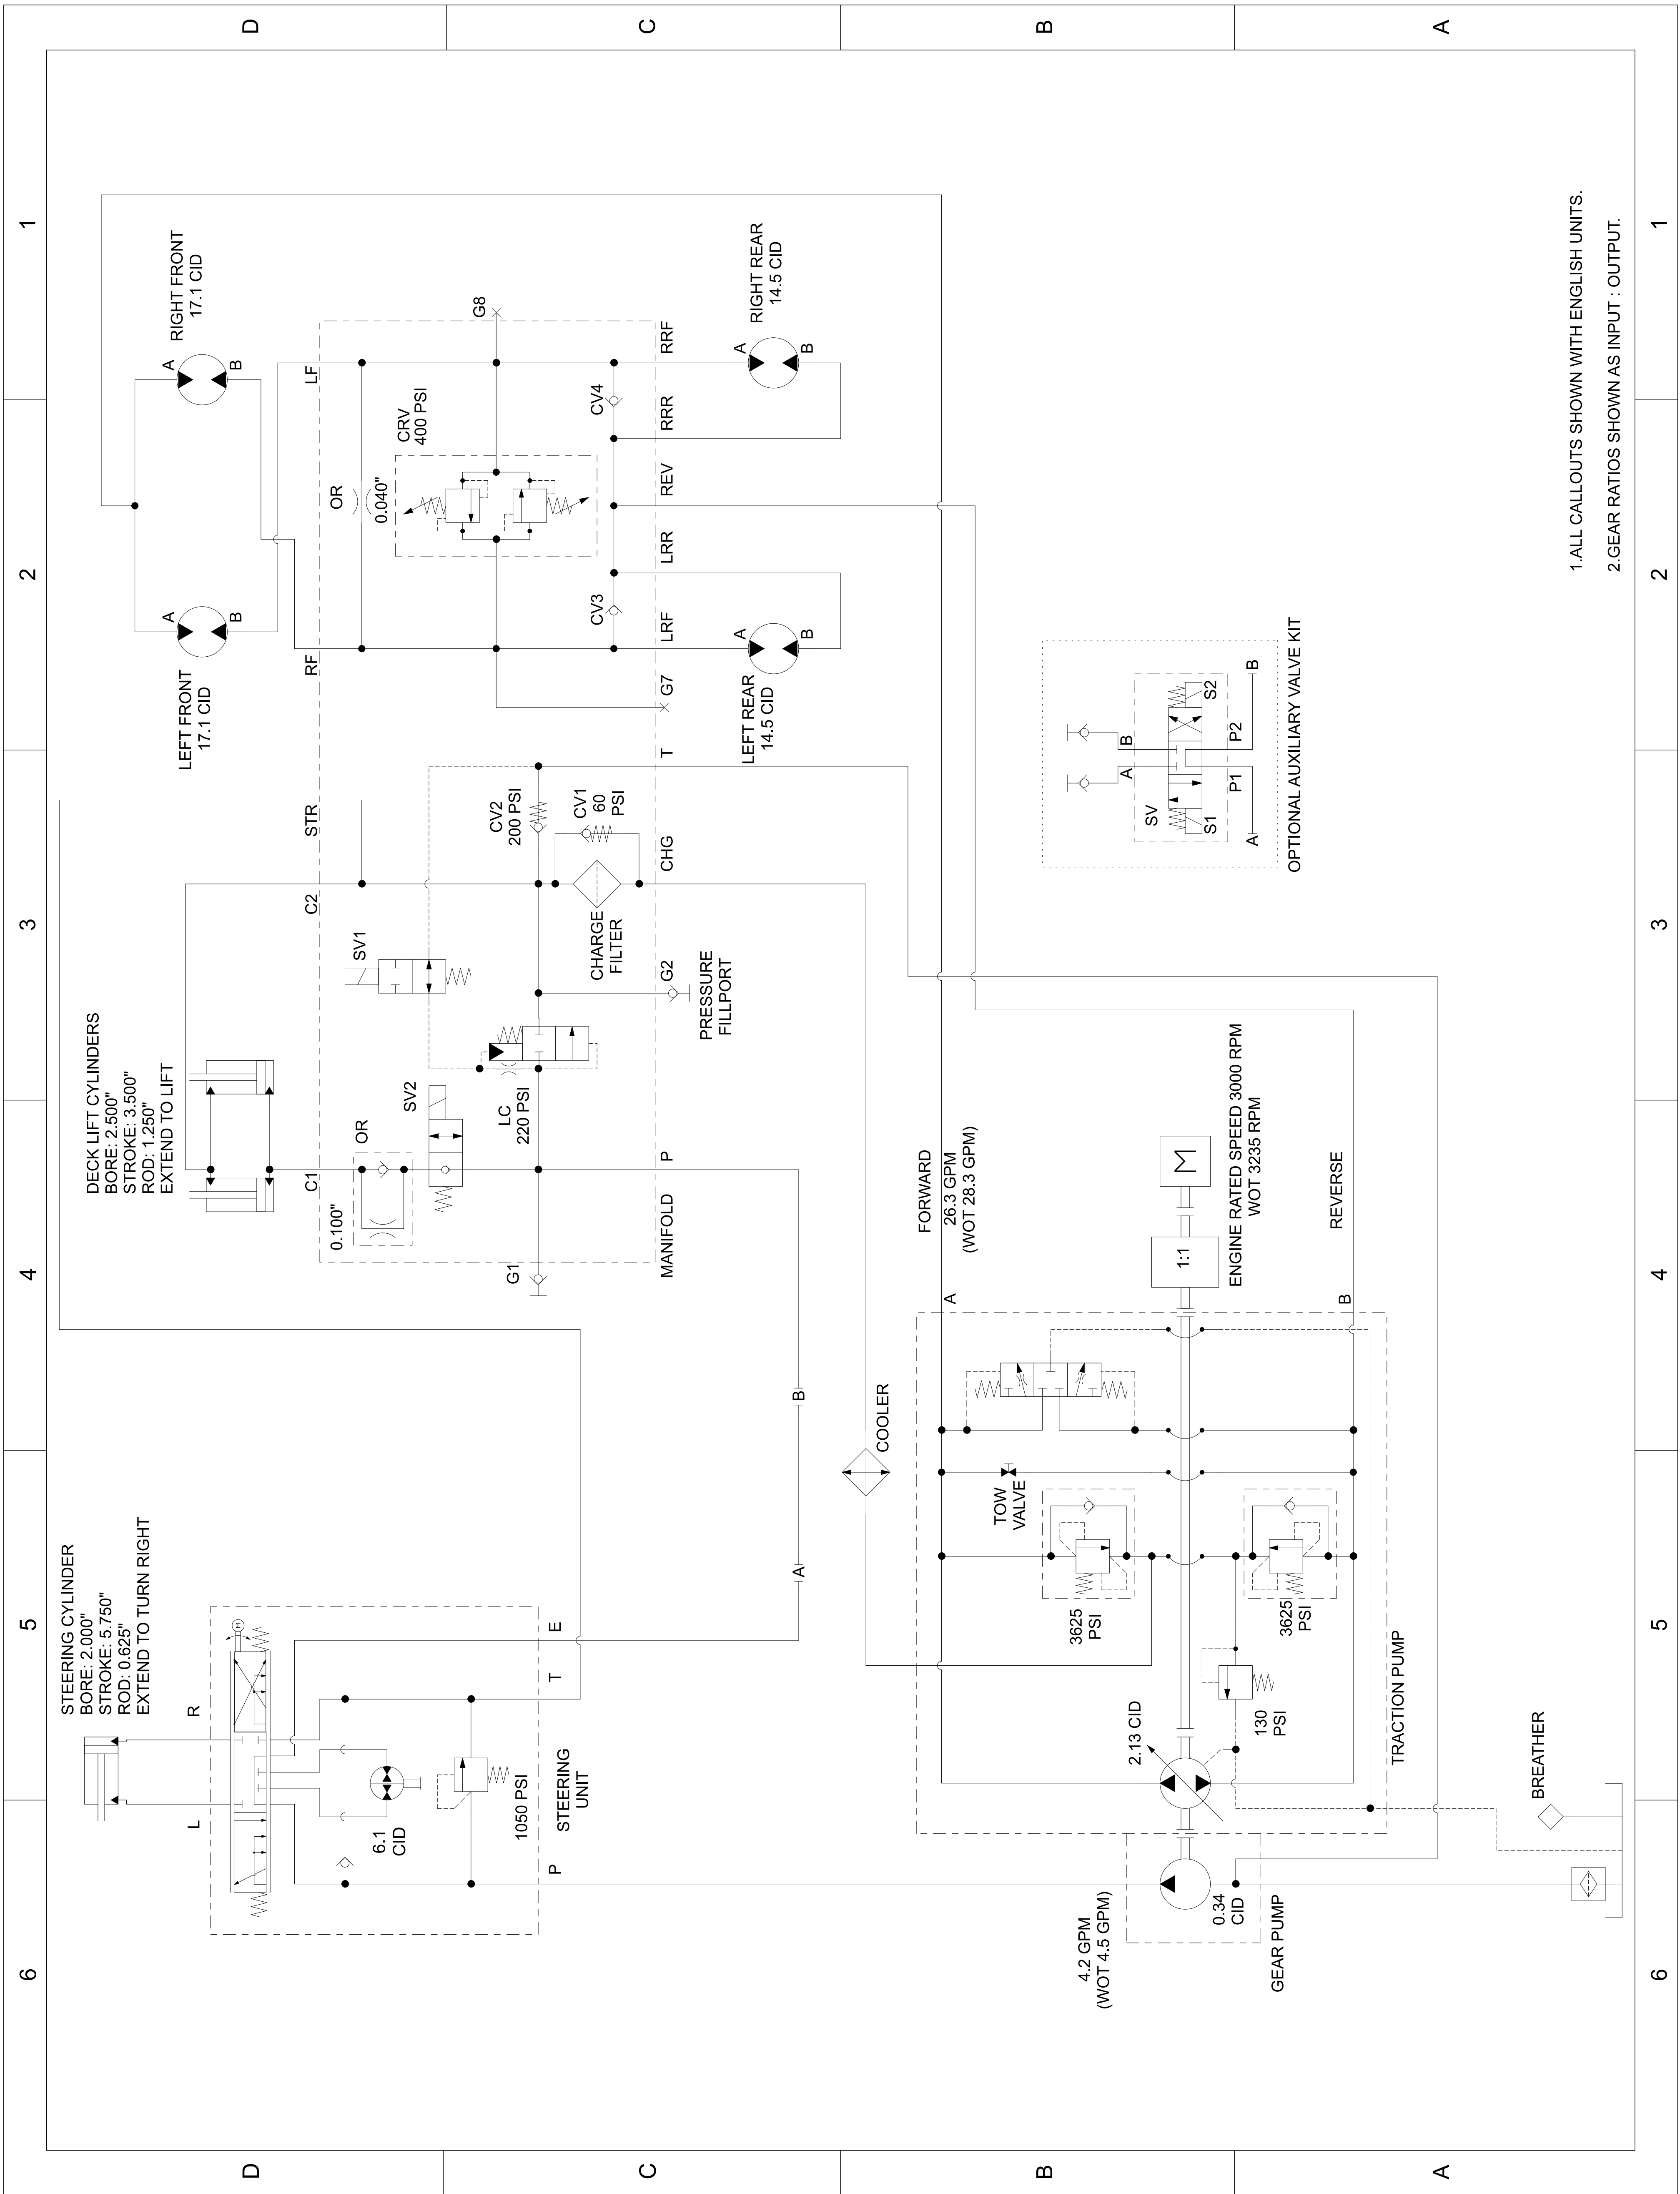

Groundsmaster® 3200, 3300, and 3310 Traction Units

Model No. 31900—Serial No. 40000000 and Up
 Model No. 31901—Serial No. 40000000 and Up
 Model No. 31902—Serial No. 40000000 and Up
 Model No. 31903—Serial No. 40000000 and Up
 Model No. 31907—Serial No. 40000000 and Up
 Model No. 31909—Serial No. 40000000 and Up

Hydraulic Schematic

Model No. 31900
 133-6540 Rev B
 1 of 3

1. ALL CALLOUTS SHOWN WITH ENGLISH UNITS.
 2. GEAR RATIOS SHOWN AS INPUT : OUTPUT.

1. ALL CALLOUTS SHOWN WITH ENGLISH UNITS.
2. GEAR RATIOS SHOWN AS INPUT : OUTPUT.

1. ALL CALLOUTS SHOWN WITH ENGLISH UNITS.
 2. GEAR RATIOS SHOWN AS INPUT : OUTPUT.