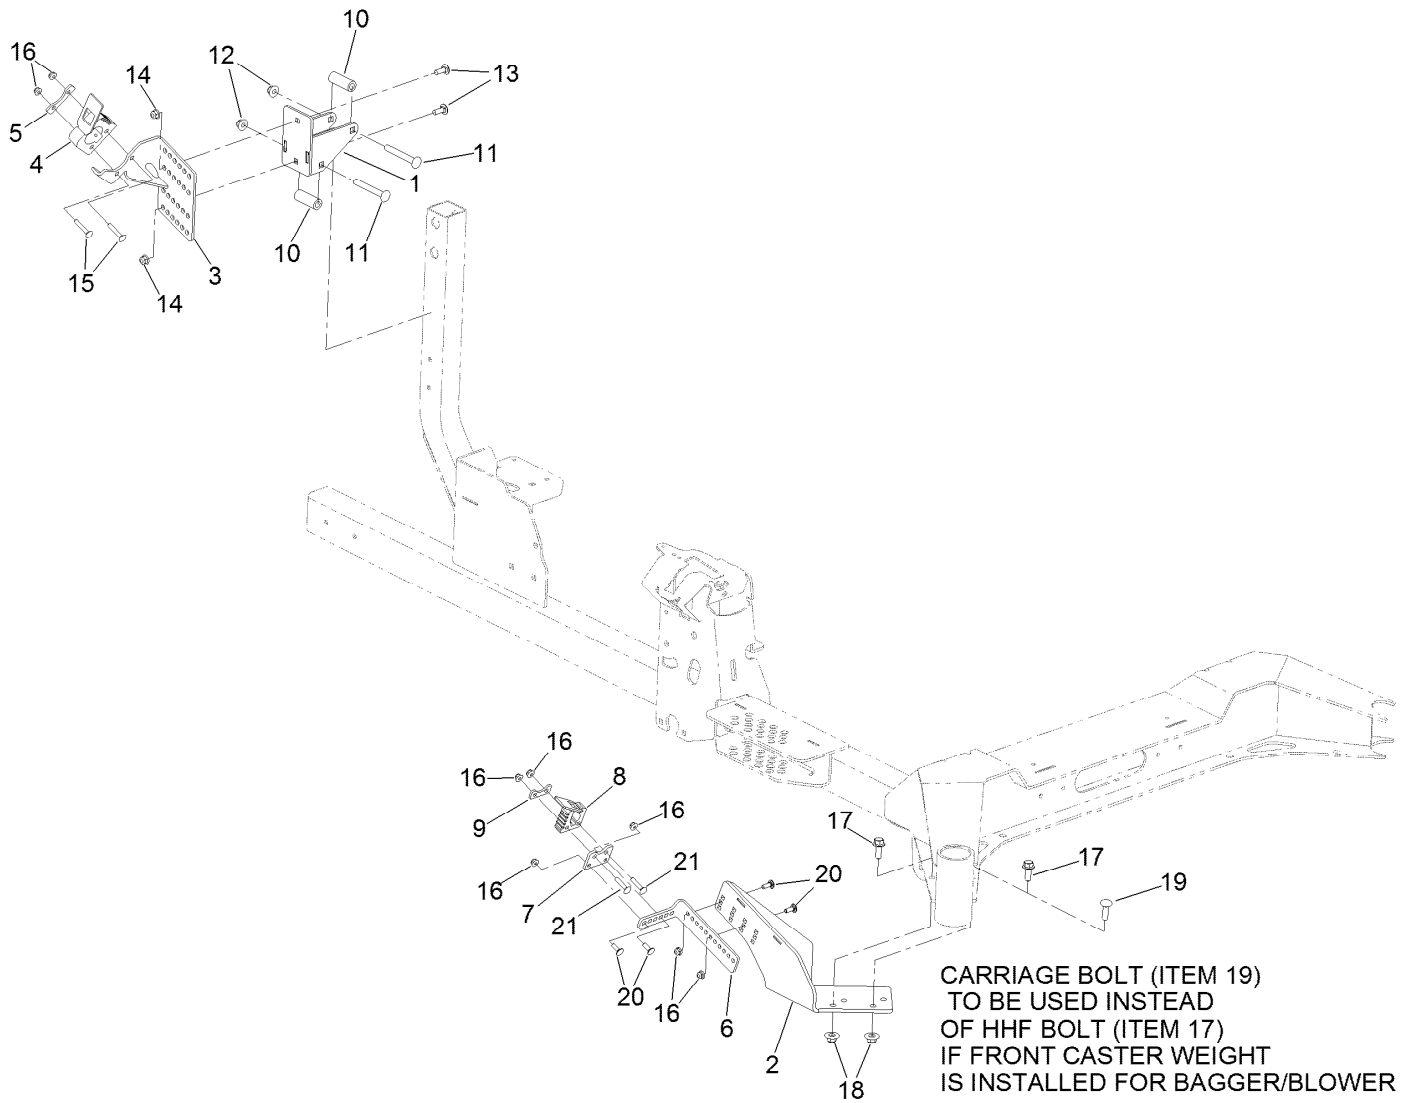

Count on it.

Parts Catalog

Trimmer Mount Kit

Z Master® 4000 Series Riding Mower

Model No. 144-2665

Trimmer Mount Assembly No. 144-2665

Ref.	Part Number	Qty.	Description	Ref.	Part Number	Qty.	Description
1	144-2681-03	1	Upper Mount [black]	11	3231-42	2	Screw-CARR
2	144-2684-03	1	Lower Mount [black]	12	104-8301	2	Nut-HF, NI
3	137-9768-03	1	Bracket-Mount, Upper Trimmer	13	3230-10	2	Bolt-CARR
4	133-1898	1	Clamp-Quick Fist, Original	14	104-8300	2	Nut-HF, NI
5	126-8058-03	1	Plate-Backer, Large	15	3229-4	2	Screw-CARR
6	137-9765-03	1	Bracket-Mount, Trimmer	16	104-7201	8	Nut-HF
7	137-9766-03	1	Plate-Mount, Quick Fist	17	3234-42	2	Screw-HHF
8	133-1899	1	Clamp-Quick Fist, Mini	18	109-6658	2	Nut-Flange, NI
9	126-8060-03	1	Plate-Backer, Small	19	3231-28	2	Screw-CARR
10	137-9770	2	Spacer-Tube	20	1-807512	4	Bolt-CARR
				21	3229-3	2	Screw-CARR