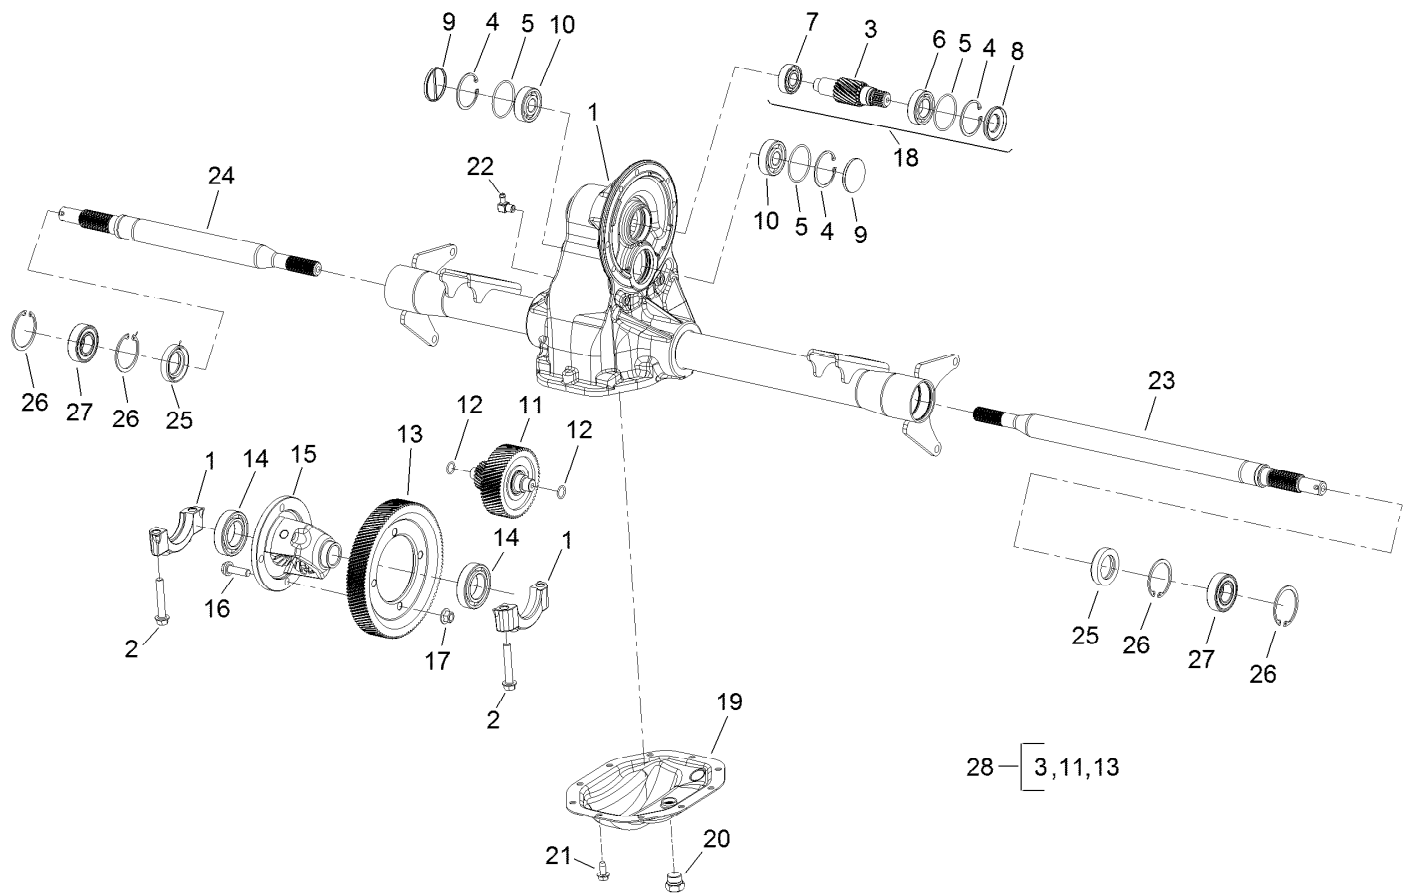

Transaxle Assembly No. 136-6340

Ref.	Part Number	Qty.	Description	Ref.	Part Number	Qty.	Description
1	133-2447	1	Housing-Axle	15	133-2461	1	Differential ASM
2	133-2448	4	Bolt-Cap, Bearing	16	133-2462	4	Bolt-HHF
3	133-2485	1	Gear-Input	17	133-2463	4	Nut-Lock
4	133-2450	3	Ring-Retaining	18	133-2487	1	Input Gear Kit
5	133-2451	3	O-Ring	19	136-6341	1	Plate-Cover
6	133-2452	1	Bearing-Ball	20	133-2466	1	Plug-HH
7	133-2453	1	Bearing-Ball	21	133-2467	10	Screw-Tapping
8	133-2454	1	Seal-Oil	22	133-2468	1	Elbow-Hose
9	133-2455	2	Plug-Cap, End	23	133-2469	1	Shaft-Axle, LH
10	133-2456	2	Bearing-Ball	24	133-2470	1	Shaft-Axle, RH
11	133-2486	1	Intermediate Gear ASM	25	112-3140	2	Seal-Oil
12	133-2458	2	O-Ring	26	133-2472	4	Ring-Retaining
13	133-2459	1	Gear-Drive, Final	27	108-2425	2	Bearing-Ball
14	133-2460	2	Bearing-Ball	28	108-2409	1	Internal Gear Kit