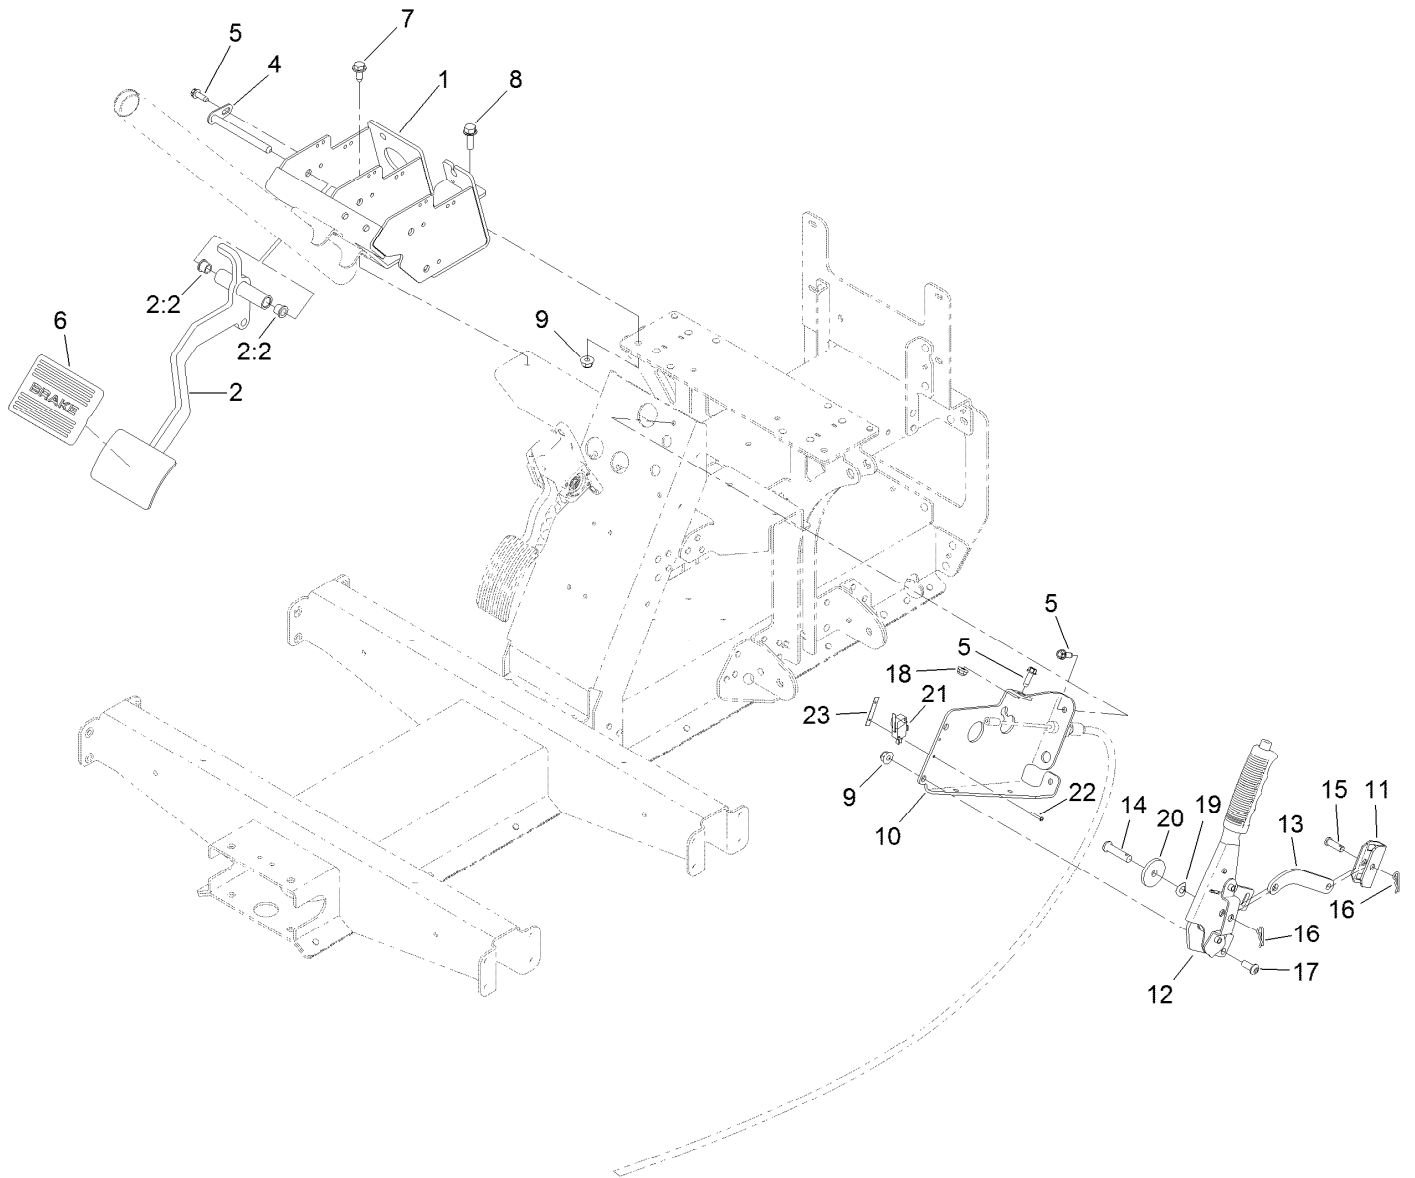

Pedal and Control Assembly

<i>Ref.</i>	<i>Part Number</i>	<i>Qty.</i>	<i>Description</i>	<i>Ref.</i>	<i>Part Number</i>	<i>Qty.</i>	<i>Description</i>
1	127-8817-03	1	Mount-Pedal	13	127-8836-03	1	Link-Brake, Park
2	138-9385	1	Brake Pedal ASM	14	283-10	1	Pin-Clevis
2:2	256-116	2	Bushing-Flange	15	1-808280	1	Pin-Clevis
4	131-8459	1	Shaft-Pivot	16	1-806003	2	Pin-Cotter
5	49-2040	4	Screw-HWHTF	17	3274-55	2	Screw-HSBH
6	7-3900	1	Pad-Brake	18	104-7201	1	Nut-HF
7	32144-70	2	Screw-HWHTF	19	121-4605	1	Washer-Spring
8	3234-29	1	Screw-HHF	20	131-8496	1	Washer-Plain
9	104-8300	3	Nut-HF, NI	21	108-6496	1	Switch (W/Boot)
10	127-8834-03	1	Mount-Brake, Park	22	3290-313	2	Screw-SPH
11	87-3480	1	Bracket-Equalizer, Cable	23	3290-354	1	Nut-Speed
12	131-8320	1	Lever-Brake, Park