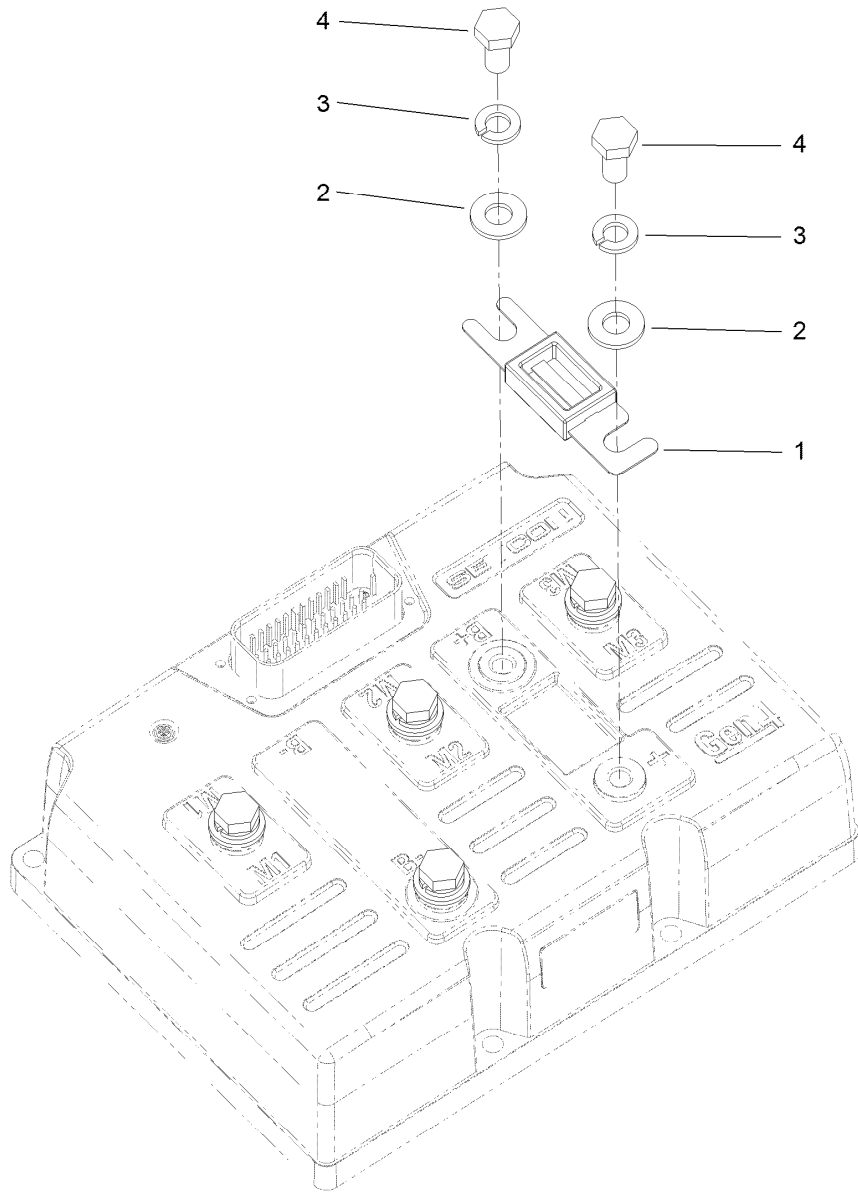

Sevcon Controller Assembly No. 137-9898

<i>Ref.</i>	<i>Part Number</i>	<i>Qty.</i>	<i>Description</i>
1	131-8494	1	Fuse-425 Amp
2	33094-00	6	Washer-Plain
3	3253-4	6	Washer-Lock
4	33114-016	6	Screw-HH