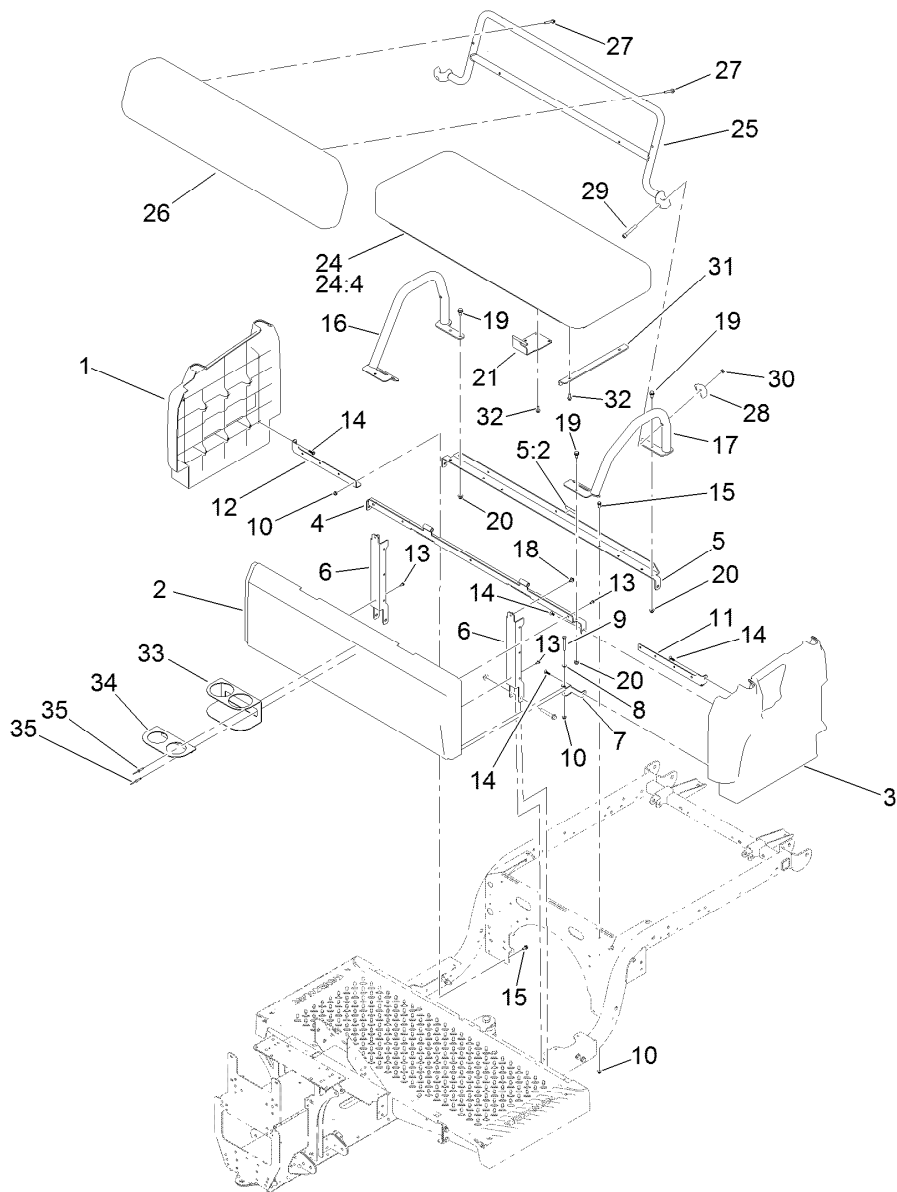

Seatbase Assembly

Ref.	Part Number	Qty.	Description	Ref.	Part Number	Qty.	Description
1	127-7805	1	Side-Base, Seat (RH)	19	32144-70	6	Screw-HWHTF
2	133-7188	1	Panel-Base, Seat	20	104-8300	6	Nut-HF, NI
3	127-7807	1	Side-Base, Seat (LH)	21	133-7167-03	2	Bracket-Hinge, Seat
4	133-7345-03	1	Support-Seat	24	138-0055	1	Bench Seat Bottom ASM
5	137-6991	1	Seat Support ASM	24:4	133-7121	1	Cover-Cushion, Bottom
5:2	120-9570	1	Decal-Warning	25	133-3079-05	1	Back Rest
6	127-7841-03	2	Channel-Support, Seat	26	138-0053	1	Bench Seat Back Rest ASM
7	127-7844-03	2	Clamp-Plate, Floor	27	32105-18	6	Screw-HHF
8	3256-22	2	Washer-Flat	28	132-8586-05	2	Casting-Mount, Bench Seat (Back)
9	321-18	2	Screw-HH	29	131-8591	2	Screw-HSH
10	104-7201	8	Nut-HF	30	3296-59	2	Nut-Lock, NI
11	127-7842-03	1	Bracket-Support, Side (LH)	31	133-7186-03	2	Bracket-Support, Bench Seat
12	127-7843-03	1	Bracket-Support, Side (RH)	32	3234-4	8	Screw-HHF
13	112-6349	5	Screw-HWH	33	133-7122-05	1	Bracket-Holder, Cup
14	120-2349	8	Screw	34	133-7133-05	1	Bracket-Divider, Cup Holder
15	3234-33	6	Screw-HHF	35	133-7130	4	Rivet-Pop
16	131-8352-05	1	Restraint-Hip, RH				
17	131-8353-05	1	Restraint-Hip, LH				
18	46-6810	2	Screw And Washer ASM