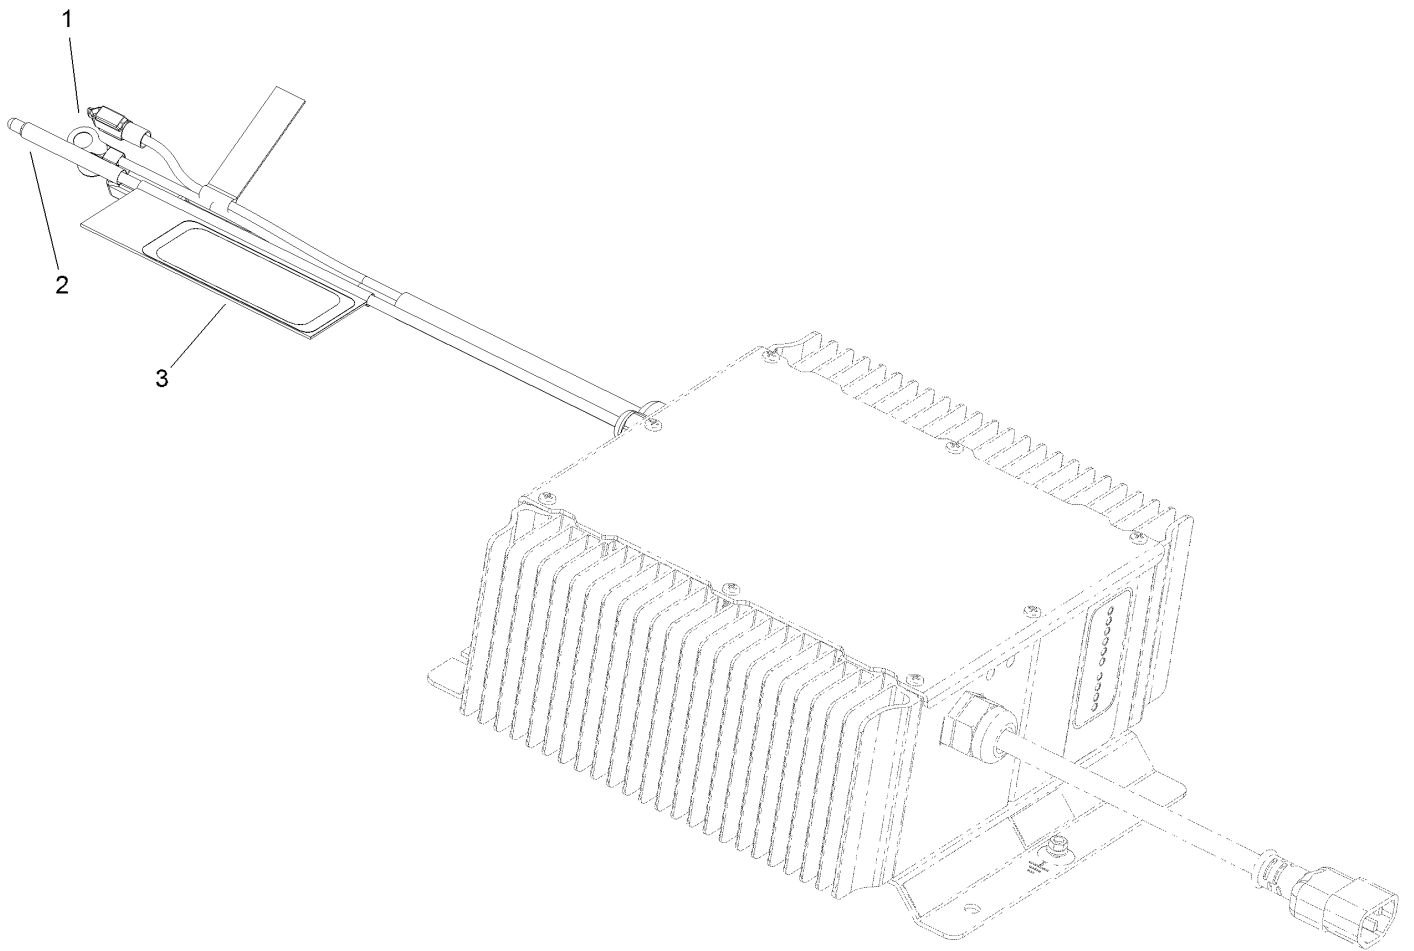

Onboard Charger Assembly No. 131-8490

<i>Ref.</i>	<i>Part Number</i>	<i>Qty.</i>	<i>Description</i>
1	131-8511	1	Thermister Repair Kit
2	131-8512	1	Remote LED
3	131-8495	1	Decal-Function, Charger