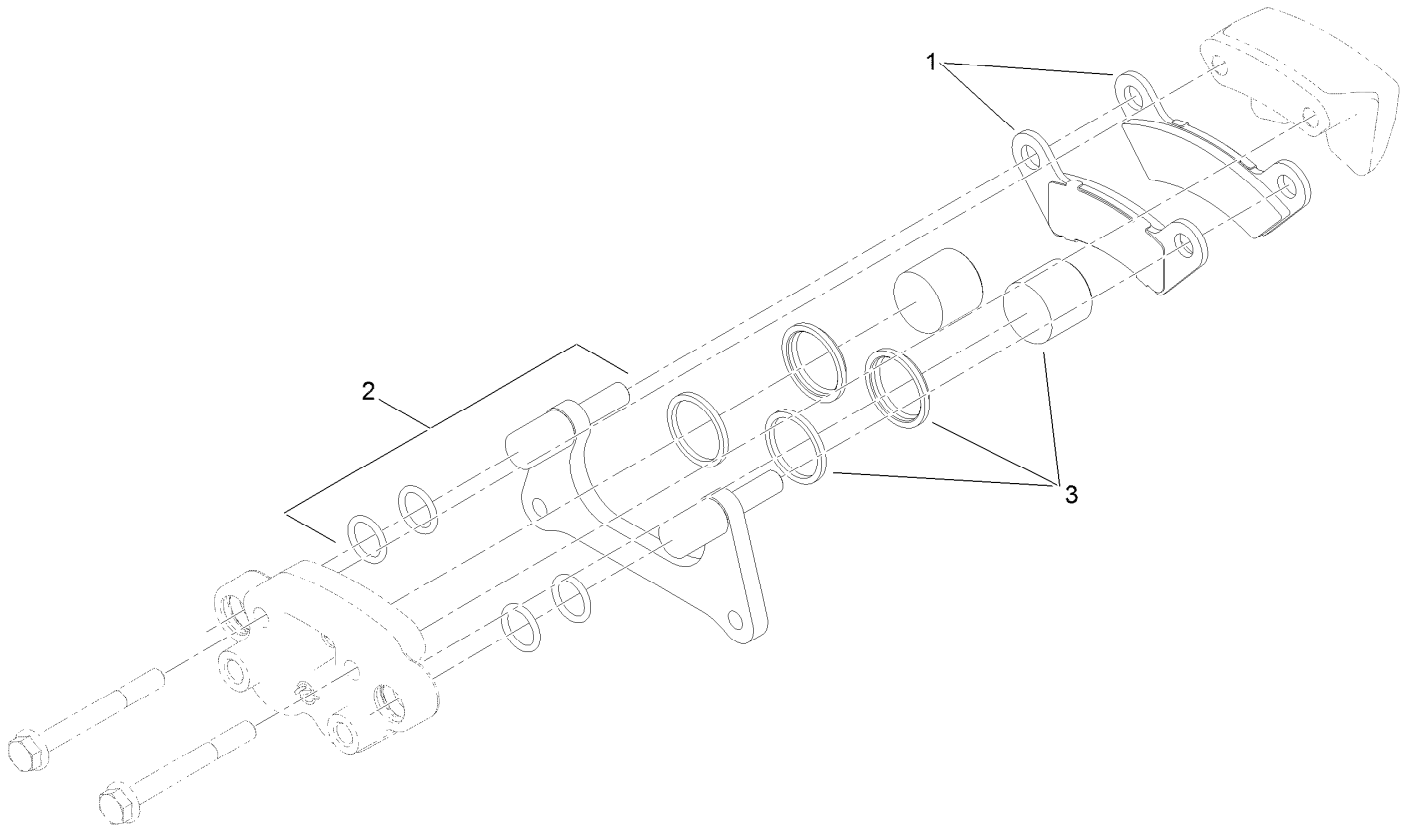

Brake Caliper Assembly No. 127-7424

<i>Ref.</i>	<i>Part Number</i>	<i>Qty.</i>	<i>Description</i>
1	119-9510	1	*obs* Pads-Brake
2	119-9511	1	Bracket Kit
3	133-0614	1	Piston Kit