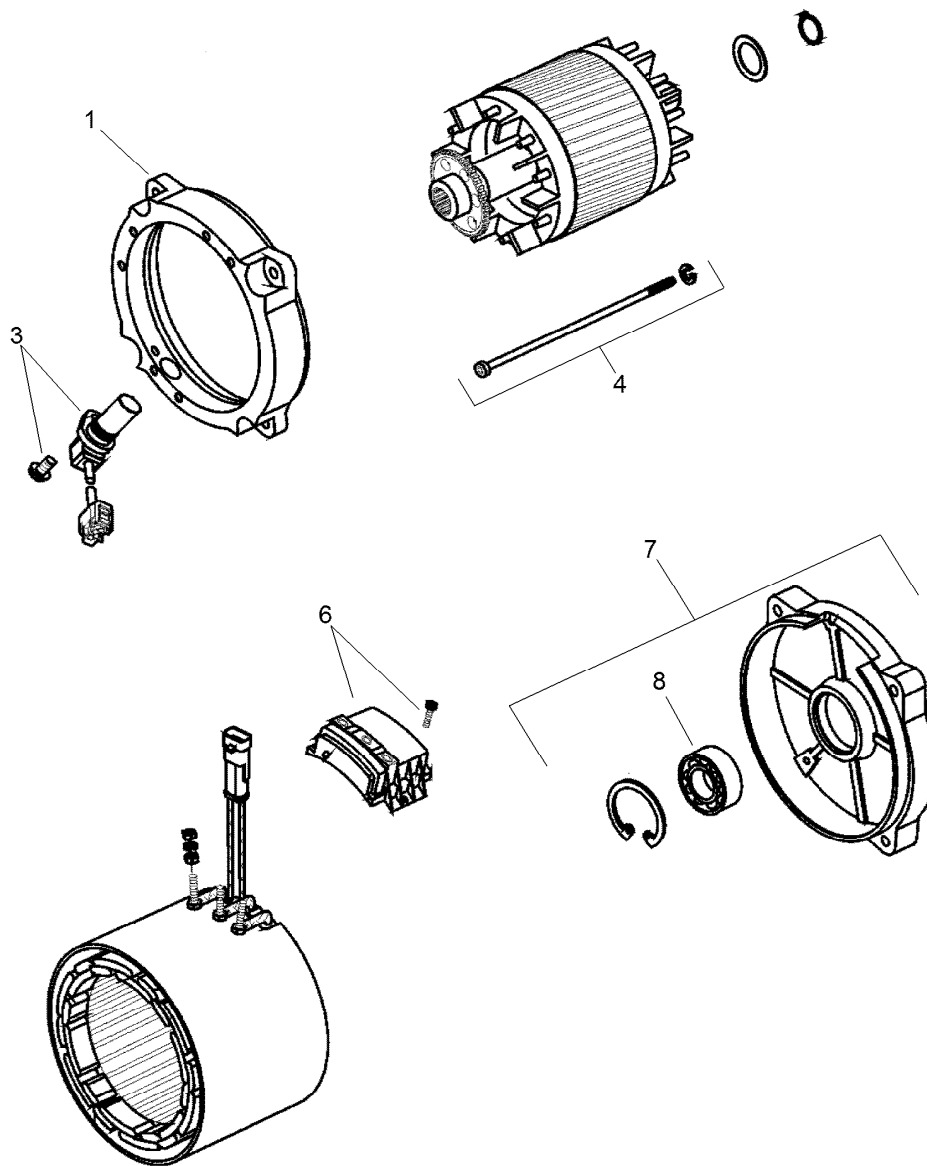

Electric Motor Assembly No. 137-6936

<i>Ref.</i>	<i>Part Number</i>	<i>Qty.</i>	<i>Description</i>
1	132-4924	1	Bracket-End, Drive
3	132-4925	1	Sensor
4	132-4926	1	Screw
6	132-4927	1	Plate-Connection
7	132-4928	1	Bracket-End, Rear
8	132-4929	1	Bearing