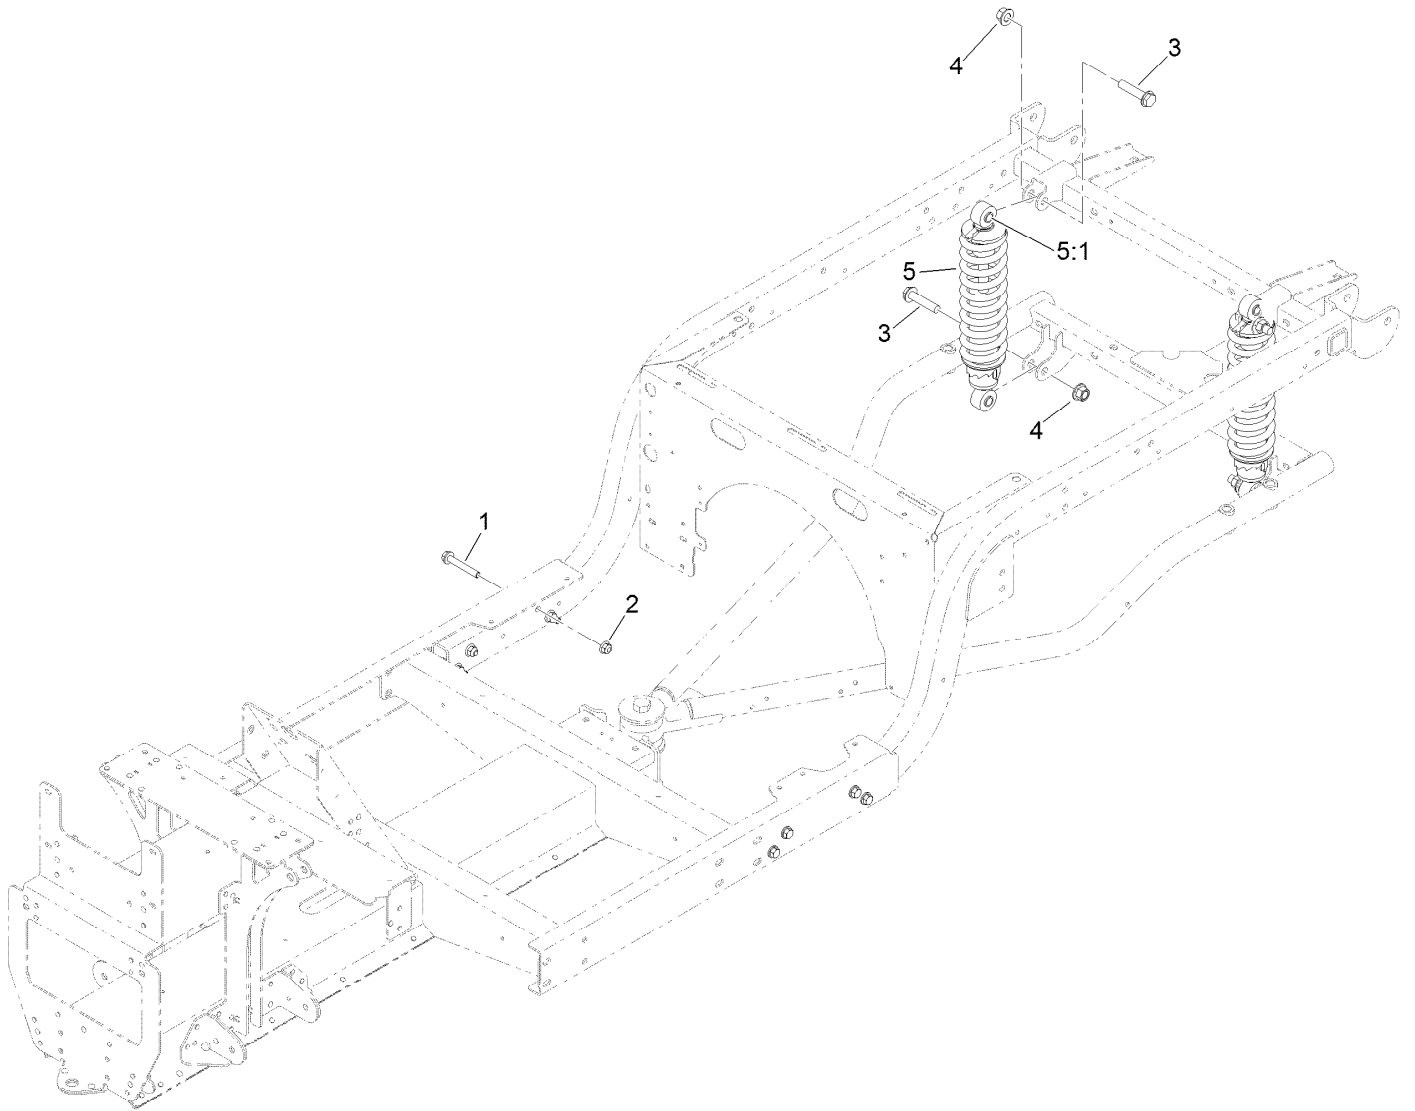

Frame Mount and Rear Shock/Spring Assembly

<i>Ref.</i>	<i>Part Number</i>	<i>Qty.</i>	<i>Description</i>
1	3234-39	8	Screw-HHF
2	104-8301	8	Nut-HF, NI
3	3234-46	4	Screw-HHF
4	99-5107	4	Nut-Lock
5	131-3455	2	Shock/Spring ASM
5:1	131-8574	2	Isolator-Shock