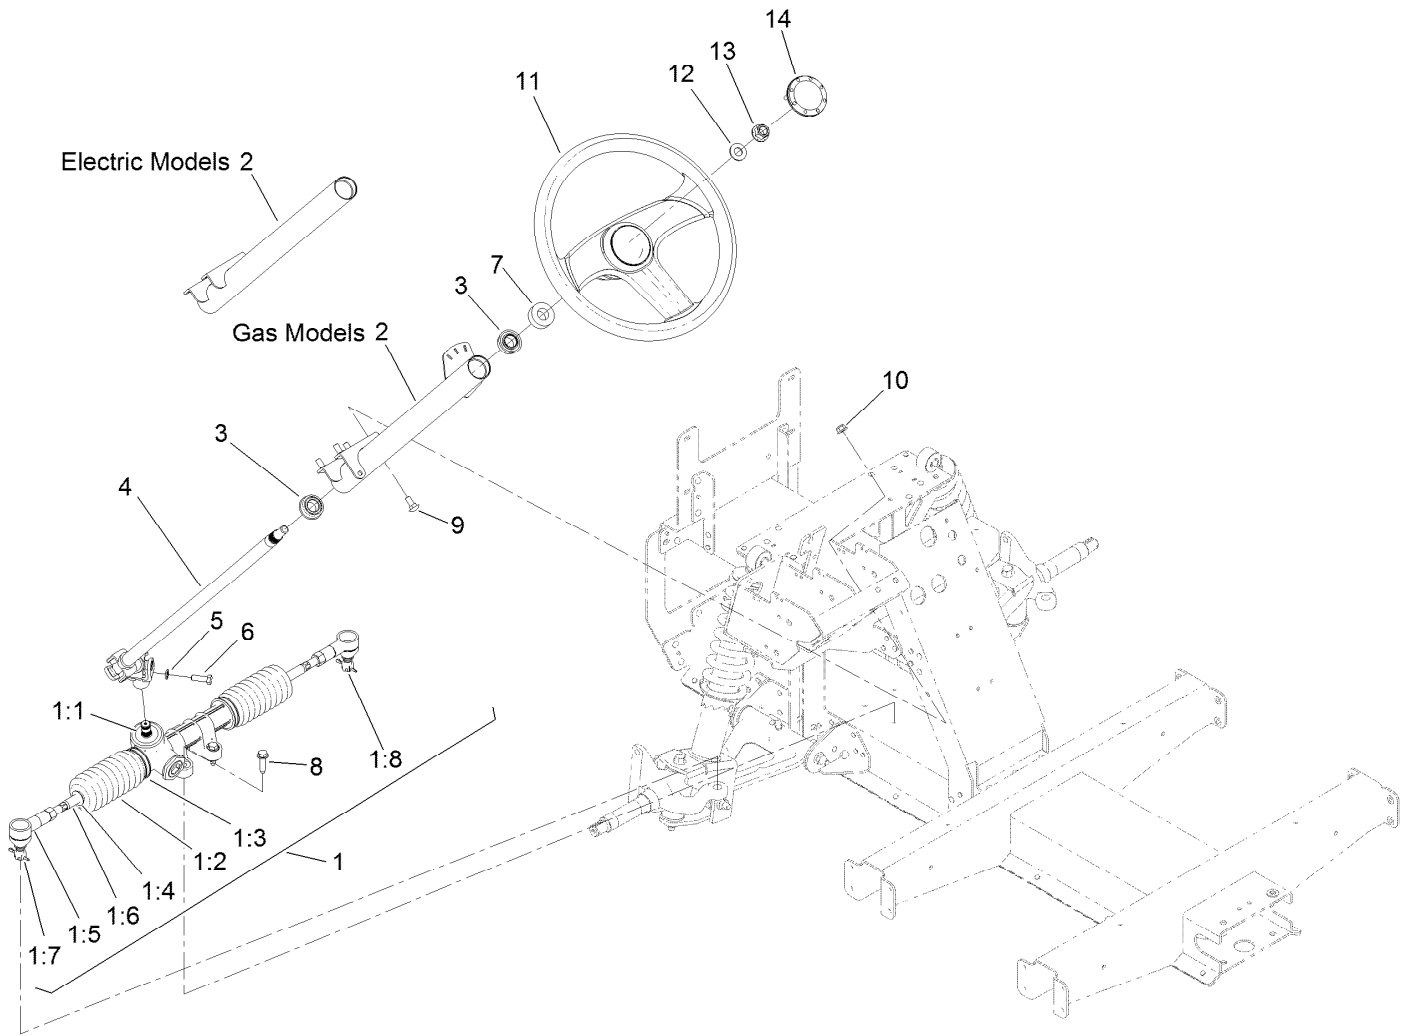

Steering Assembly

<i>Ref.</i>	<i>Part Number</i>	<i>Qty.</i>	<i>Description</i>	<i>Ref.</i>	<i>Part Number</i>	<i>Qty.</i>	<i>Description</i>
1	127-8797	1	Steering Rack ASM	4	127-8804	1	Shaft-Steering
1:1	133-0607	1	*obs* Seal-Shaft	5	3253-4	1	Washer-Lock
1:2	133-0606	2	Bellows	6	116-3515	1	Screw-HH, Special
1:3	133-0605	2	*obs* Clamp-Bellows, Inner	7	21-9260	1	Cover-Dust
1:4	133-0604	2	*obs* Clamp-Bellows, Outer	8	32144-49	4	Screw-HWHTF
1:5	133-0602	2	End-Rod, Track	9	3230-1	4	Bolt-CARR
1:6	133-0601	2	Rod-Tie, Track	10	104-8300	4	Nut-HF, NI
1:7	3272-42	2	Pin-Cotter	11	131-0957	1	Wheel-Steering
1:8	137-9891	2	*obs* Nut-Slotted, Ball Joint	12	3256-26	1	Washer-Flat
2	139-3343	1	Steering Column ASM	13	99-5107	1	Nut-Lock
3	112-3262	2	Bearing	14	131-3630	1	Cap-Wheel, Steering