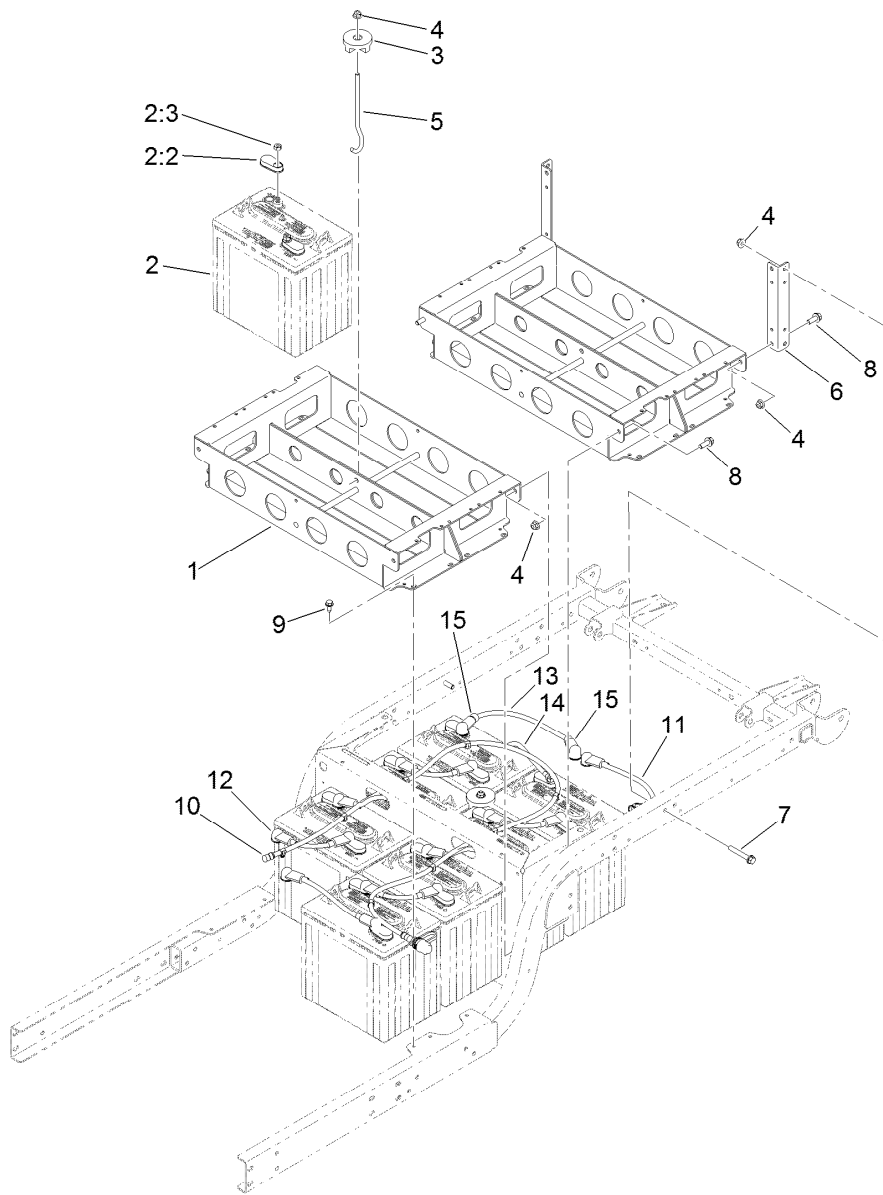

Battery Assembly

Ref.	Part Number	Qty.	Description	Ref.	Part Number	Qty.	Description
1	131-8300-03	2	Tray-Battery	9	32144-70	4	Screw-HWHTF
2		8	Battery-Lead Acid, Wet ■	10	131-8491	1	Watering Hose ASM
2:2	107-0289	2	Cover-Terminal, Battery	11	107-0739	2	Cable-Battery, Positive
2:3	107-0388	2	Nut	12	107-0738	6	Cable-Battery, Positive
3	104-7149	2	Hold Down ASM	13	122-0750	1	Cable-Battery, Positive
4	104-8301	8	Nut-HF, NI	14	94-6168	1	Wire-Ground, Battery
5	131-8387	2	Rod-Battery Hold Down	15	32180-009	2	Insulator-Lug, Red
6	131-8302-03	2	Bracket-Box, Battery	99	107-0392	1	Protection-Terminal, Aerosol ●
7	3234-39	2	Screw-HHF				
8	3234-42	4	Screw-HHF				

● Not illustrated

■ Not serviced separately