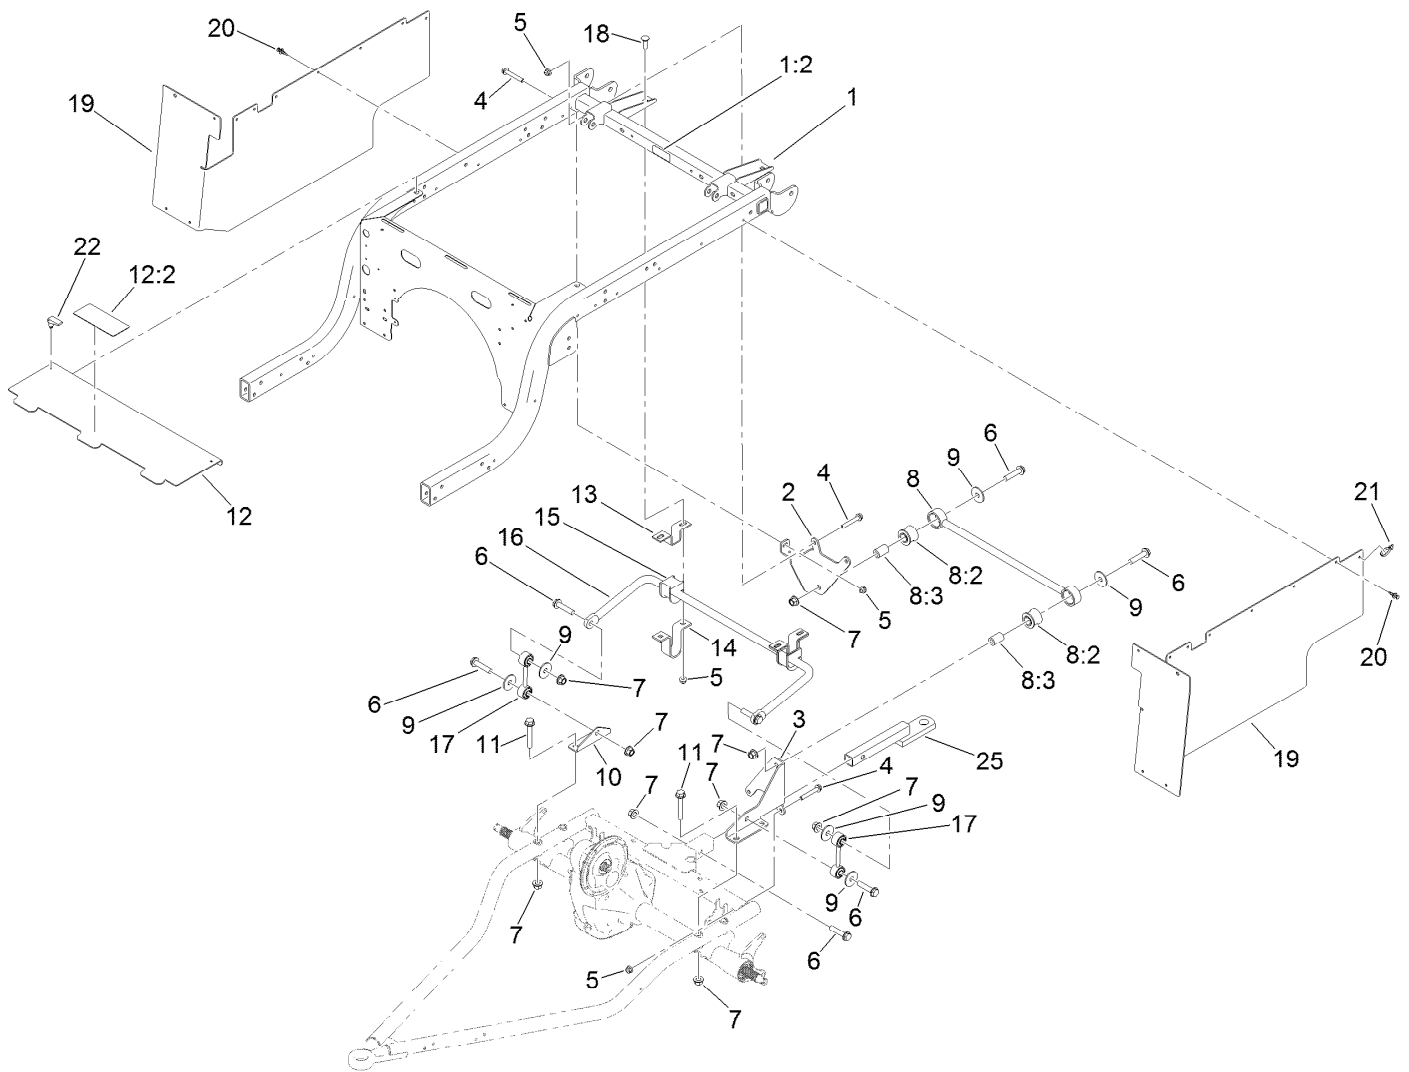

Rear Frame and Suspension Assembly

Ref.	Part Number	Qty.	Description	Ref.	Part Number	Qty.	Description
1	131-8594	1	*obs* Rear Frame ASM	11	3234-40	4	Screw-HF
1:2	115-2047	1	Decal-Surface, Hot	12	131-8595	1	Panel-Cover
2	127-7412-03	1	Bracket-Bar, Stabilizer	12:2	99-7345	1	Decal-Warning
3	127-7411-03	1	Bracket-Bar, Stabilizer	13	87-3890-03	2	Bracket-Bar, Sway
4	3234-39	5	Screw-HHF	14	87-4010-03	2	Clamp-Bar, Sway
5	104-8301	9	Nut-HF, NI	15	87-3910	2	Bushing-Rubber
6	3234-46	7	Screw-HHF	16	131-8310-03	1	Bar-Sway, Anti
7	99-5107	11	Nut-Lock	17	131-8394	2	Link-Bar, Sway
8	109-5013	1	Panhard Rod ASM	18	3231-25	4	Bolt-CARR
8:2	109-5009	2	Bushing-Suspension, Rubber	19	131-8346	2	Panel-Side
8:3	109-5010	2	Spacer	20	125-9622	20	Rivet-Blind
9	86-1990	6	Washer-Thrust	21	3290-378	2	Tie-Cable
10	131-8315	1	Bracket-Link, Sway Bar	22	74-5950	2	Latch-Swell
				25	137-6741	1	Ball Mount ASM