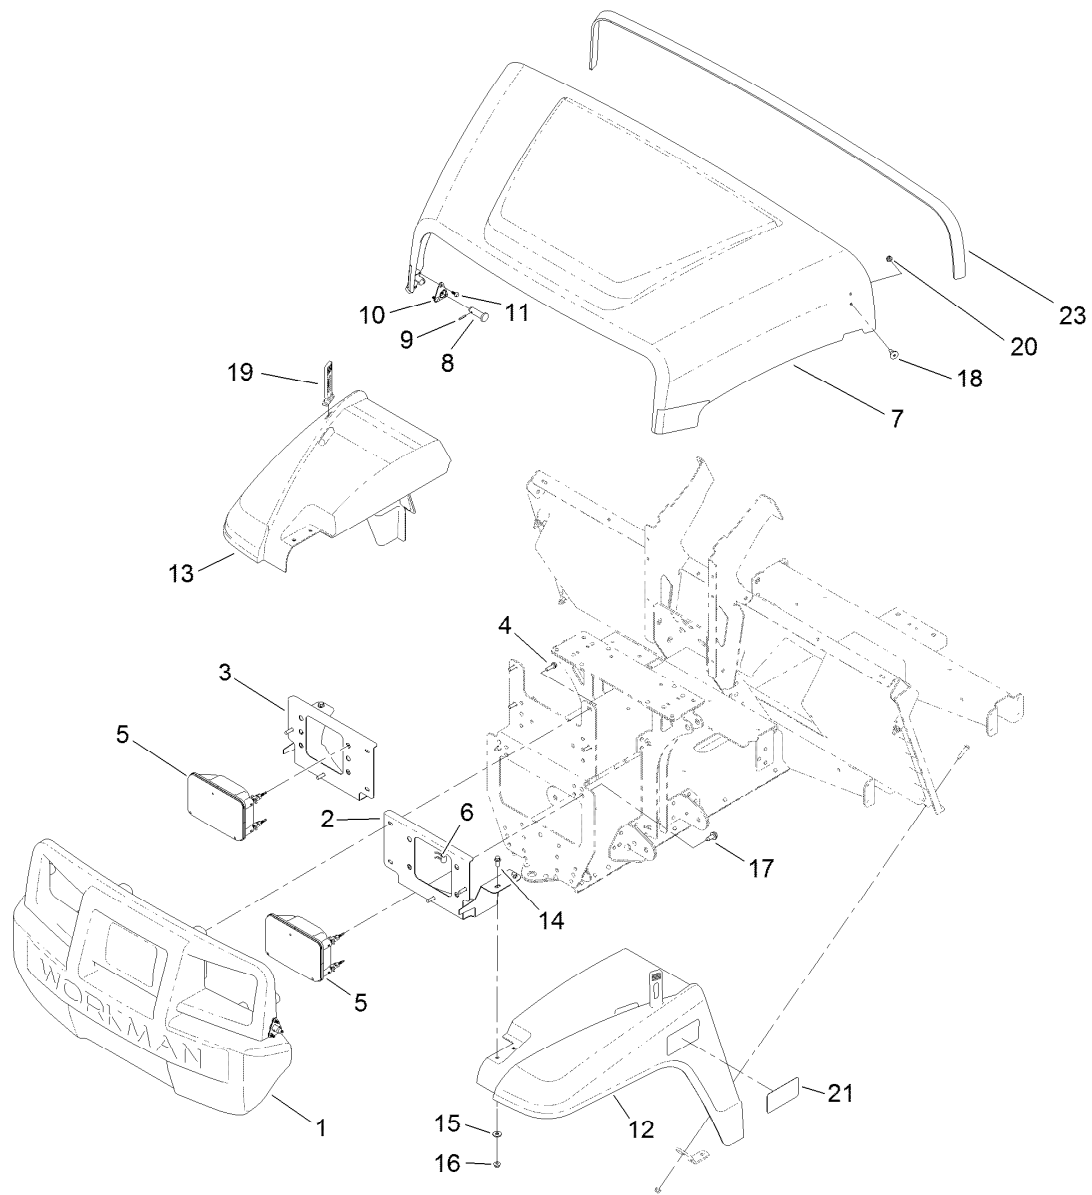

Hood and Fender Assembly

<i>Ref.</i>	<i>Part Number</i>	<i>Qty.</i>	<i>Description</i>	<i>Ref.</i>	<i>Part Number</i>	<i>Qty.</i>	<i>Description</i>
1	132-8530	1	Bumper	12	127-7771	1	Fender-Front, LH
2	131-8455-03	1	Bracket-Headlight, LH	13	127-7772	1	Fender-Front, RH
3	131-8456-03	1	Bracket-Headlight, RH	14	3234-33	4	Screw-HHF
4	46-8091	8	Screw-HWH	15	3256-2	4	Washer-Flat
5	138-9260	2	Headlight ASM	16	104-7201	4	Nut-HF
6	115-2408	6	Clip-Speed	17	32144-70	2	Screw-HWHTF
7	136-6281	1	Hood	18	125-1122	2	Screw
8	117-5094	2	Pin-Clevis	19	131-8402	2	Strap-Down, Hold
9	32121-50	2	Pin-Spring	20	3296-56	2	Nut-Lock, NI
10	112-3308	2	Retainer-Pin	21	131-8516	2	Decal-Fender
11	121-9605	6	Screw-HWH	23	133-7210	1	Seal-Trim, Hood