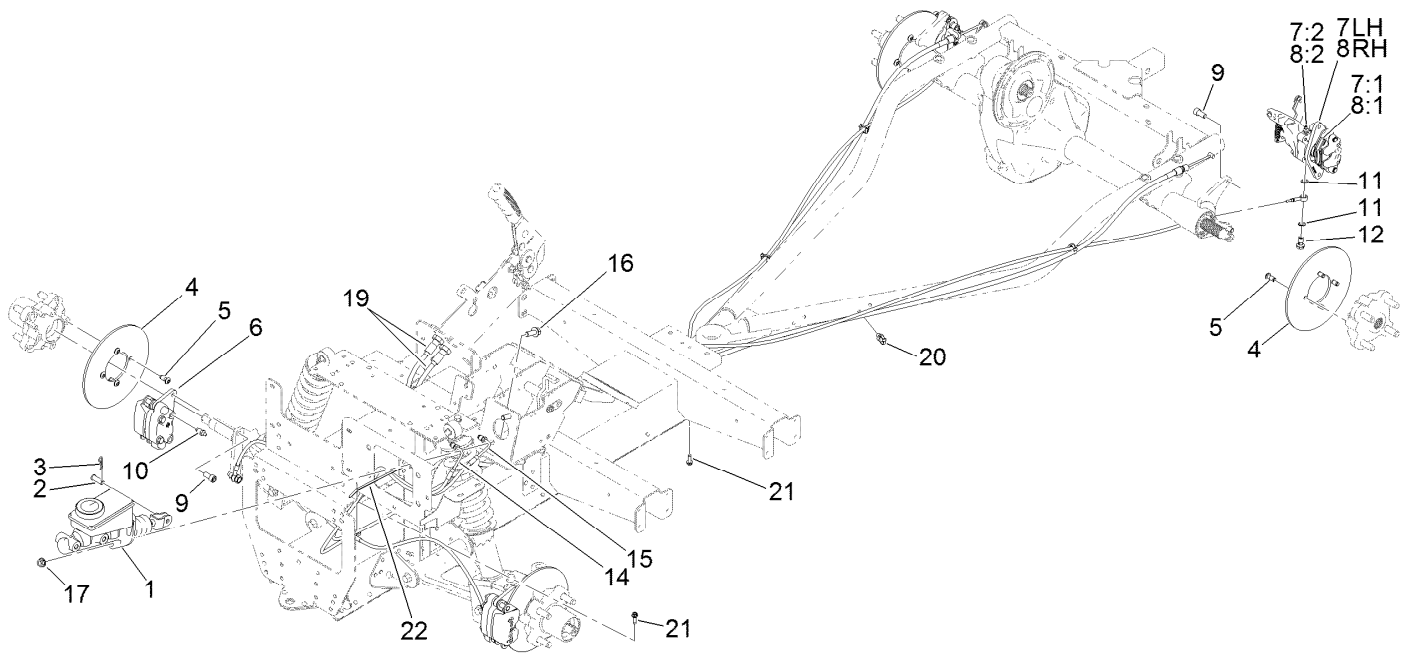

Brake Assembly

Ref.	Part Number	Qty.	Description	Ref.	Part Number	Qty.	Description
1	104-6782	1	Master Cylinder ASM	8:3	136-6328	2	Spring-Rattle, Anti ●
2	283-2	1	Pin-Clevis	9	131-8573	8	Screw-HSH
3	1-806003	1	Pin-Cotter	10	119-9509	2	Screw-Bleed
4	139-4474	4	Rotor-Brake	11	115-2341	8	Washer-Banjo
5	121-9671	16	Screw-HSBH	12	120-4875	4	Bolt-Flange, Banjo
6	127-7424	2	Brake Caliper ASM	14	127-7781	1	Brake Line-Front
7	131-8313	1	Caliper-Rear, LH	15	127-7782	1	Brake Line-Rear
7:1	131-8518	1	Pad Kit (Set Of 4)	16	3234-11	2	Screw-HHF
7:2	119-9509	1	Screw-Bleed	17	3290-357	2	Nut-HHF, Whiz
7:3	136-6328	2	Spring-Rattle, Anti ●	19	131-8406	2	Cable-Park Brake
8	131-8314	1	Caliper-Rear, RH	20	32180-030	4	Clip-Tie
8:1	131-8518	1	Pad Kit (Set Of 4)	21	49-2040	2	Screw-HWHTF
8:2	119-9509	1	Screw-Bleed	22	3290-378	1	Tie-Cable

● Not illustrated