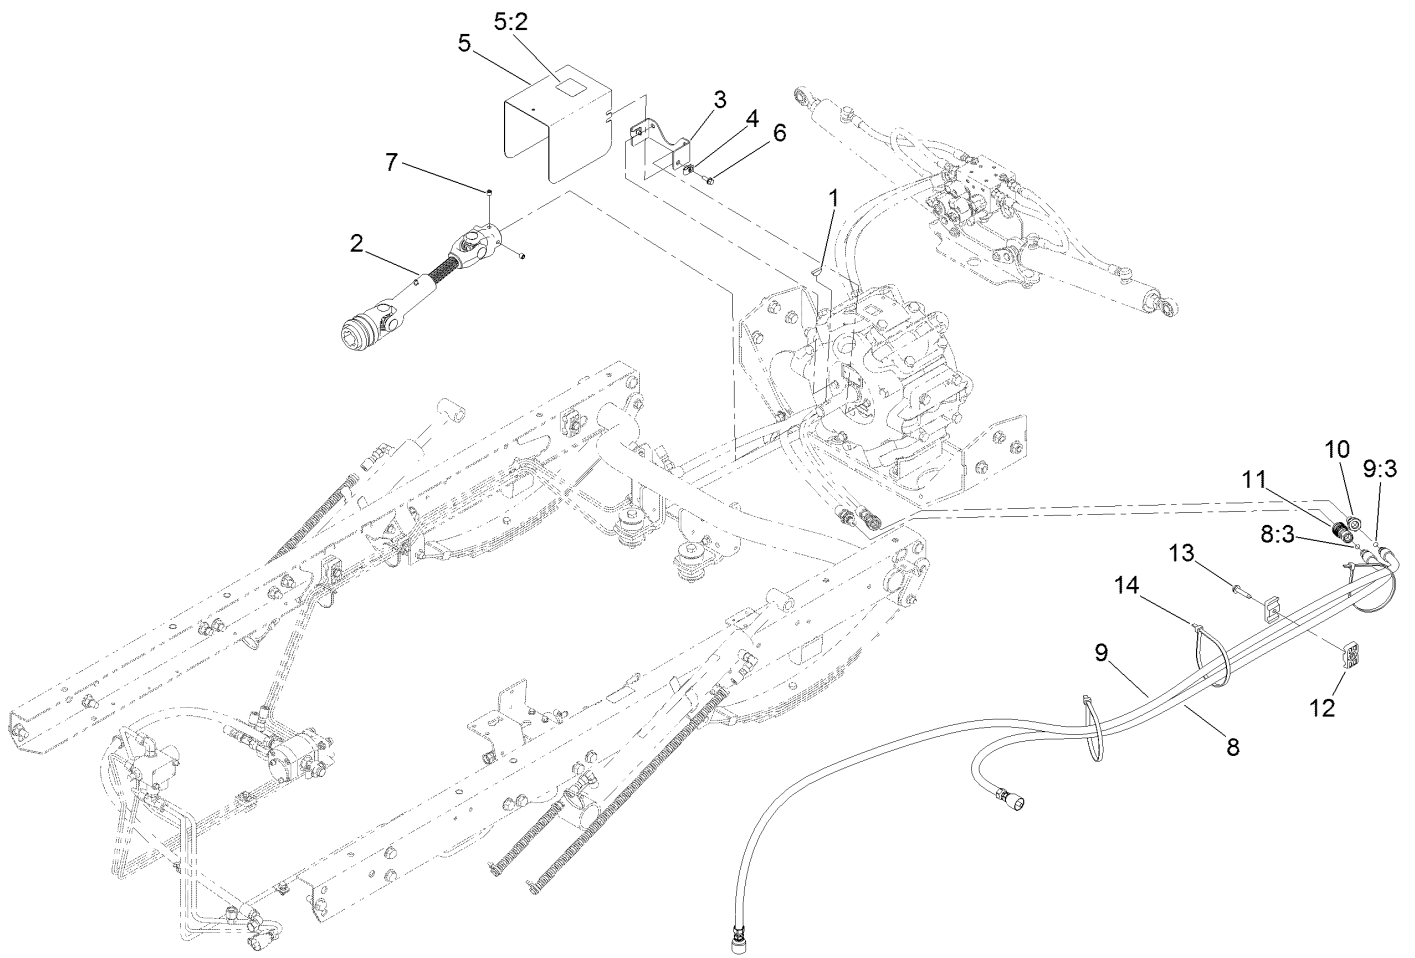

Count on it.

Parts Catalog

**Multi Pro[®] WM Turf Sprayer
Finishing Kit**

Manual Workman[®] Utility Vehicle

Model No. 131-3302

Multi Pro WM Turf Sprayer Finishing Kit No. 131-3302

Ref.	Part Number	Qty.	Description	Ref.	Part Number	Qty.	Description
1	106-1990	1	Key-Woodruff	8:3	237-42	1	O-Ring
2	125-0680	1	Driveshaft-PTO	9	112-0273	1	HYD Hose ASM
3	125-8054-03	1	Bracket-Shield, Driveshaft	9:3	237-42	1	O-Ring
4	107069	2	Clip	10	106-7969	1	Coupler-Quick, Male
5	127-3986	1	Shield-Driveshaft	11	106-7968	1	Coupler-Quick, Female
5:2	127-3981	1	Decal-Warning	12	56-7976	2	Clamp-Tube
6	3234-4	2	Screw-HHF	13	32144-57	1	Screw
7	3247-2	2	Screw-Set, HSH	14	3334-945	3	Tie-Cable
8	112-0274	1	Hose-HYD				

Driveshaft Assembly No. 125-0680

<i>Ref.</i>	<i>Part Number</i>	<i>Qty.</i>	<i>Description</i>
1	125-0679	1	Yoke-Shaft
2	54-9180	2	U-Joint Kit
2:1	62-3820	1	Fitting-Grease
3	125-8109	1	Shaft-Slip Yoke
4	94-7379	1	Tube-Yoke, Slip
5	99-4476	1	Spring Lock Yoke ASM
6	99-4477	1	Yoke Spring Lock Repair Kit
7	302-5	1	Fitting-Grease