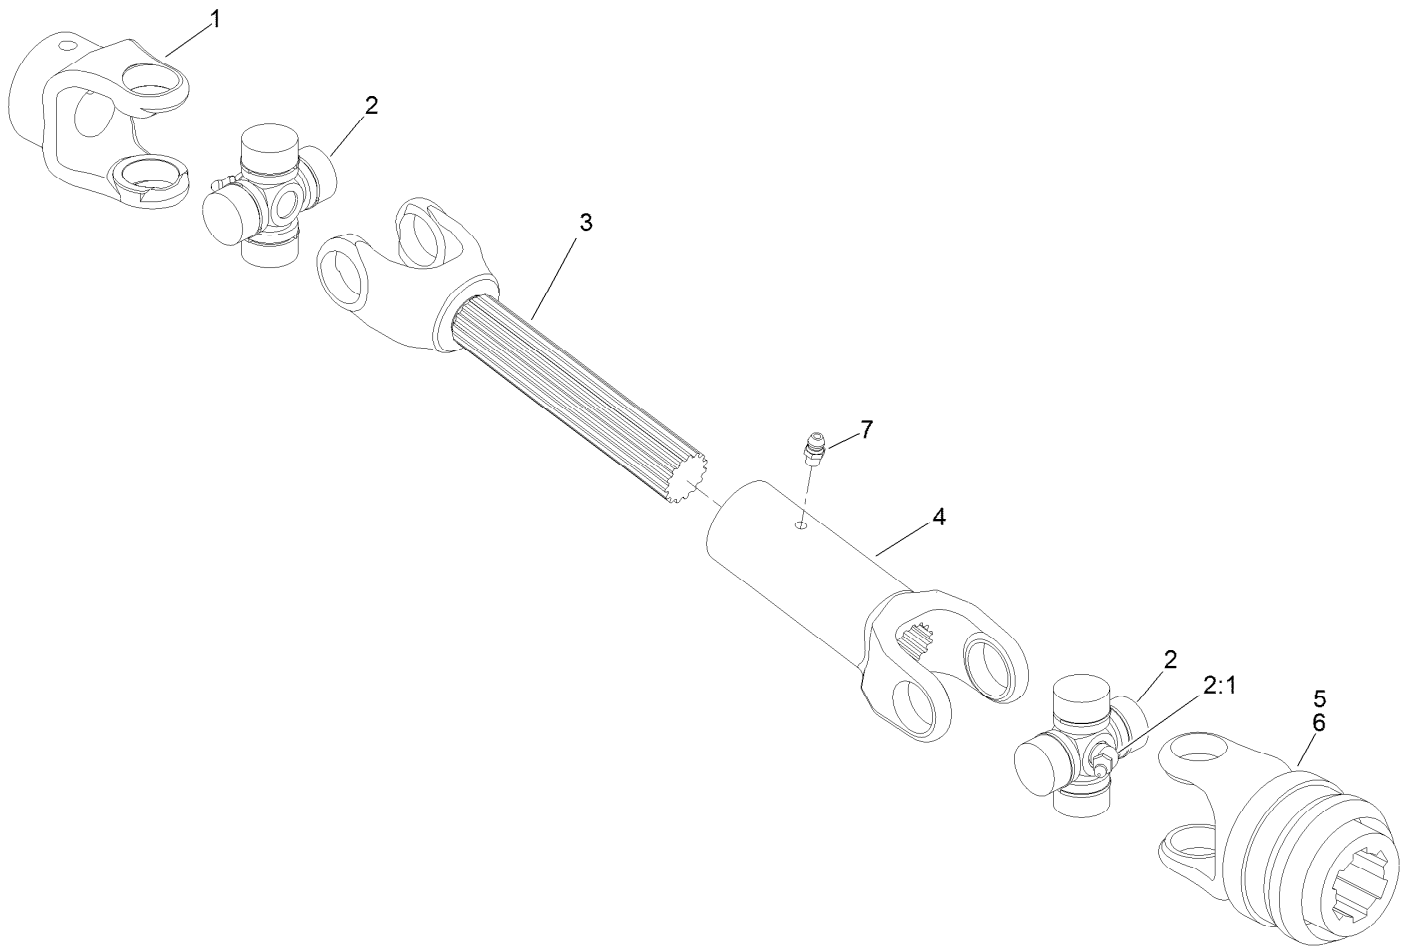

Count on it.

Parts Catalog

**Multi Pro[®] WM Turf Sprayer
Finishing Kit**

Manual Workman[®] Utility Vehicle

Model No. 131-3302

Multi Pro WM Turf Sprayer Finishing Kit No. 131-3302

Ref.	Part Number	Qty.	Description	Ref.	Part Number	Qty.	Description
1	106-1990	1	Key-Woodruff	8:3	237-42	1	O-Ring
2	125-0680	1	Driveshaft-PTO	9	112-0273	1	HYD Hose ASM
3	125-8054-03	1	Bracket-Shield, Driveshaft	9:3	237-42	1	O-Ring
4	107069	2	Clip	10	106-7969	1	Coupler-Quick, Male
5	127-3986	1	Shield-Driveshaft	11	106-7968	1	Coupler-Quick, Female
5:2	127-3981	1	Decal-Warning	12	56-7976	2	Clamp-Tube
6	3234-4	2	Screw-HHF	13	32144-57	1	Screw
7	3247-2	2	Screw-Set, HSH	14	3334-945	3	Tie-Cable
8	112-0274	1	Hose-HYD				

Driveshaft Assembly No. 125-0680

<i>Ref.</i>	<i>Part Number</i>	<i>Qty.</i>	<i>Description</i>
1	125-0679	1	Yoke-Shaft
2	54-9180	2	U-Joint Kit
2:1	62-3820	1	Fitting-Grease
3	125-8109	1	Shaft-Slip Yoke
4	94-7379	1	Tube-Yoke, Slip
5	99-4476	1	Spring Lock Yoke ASM
6	99-4477	1	Yoke Spring Lock Repair Kit
7	302-5	1	Fitting-Grease