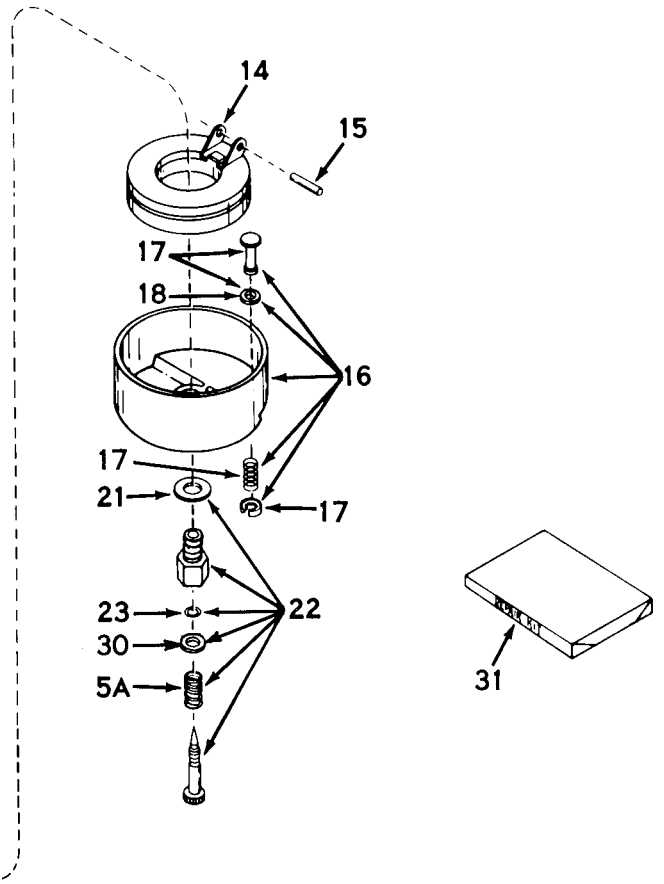

(5 H.P. SNOWTHROWER MODEL NO. 31624)

Ref. No.	Part No.	Description	No. Used
1	31834	Shaft & Lever Ass'y, Throttle	1
2	630731	Spring, Throttle Return	1
3	631036	Shutter, Throttle	1
4	650506	Screw, Rd. Hd.	1
5	630766	Spring, Idle Regulating Screw	1
5A	630738	Spring, Main Adjusting Screw	1
6	650417	Screw, Idle Regulating	1
7	31841	Shaft & Lever Ass'y, Choke	1
8	630735	Spring, Choke Positioning	1
9	31837	Shutter, Choke	1
10	*630748	Plug, Welch	1
11	*631027	Plug, Welch	1
12	*631021	Inlet Needle, Seat & Clip Ass'y (Incl. No. 13)	1
13	631022	Clip, Inlet Needle	1
14	631023	Float, Carburetor	1
15	*631024	Shaft, Float	1
16	631025	Bowl & Drain Ass'y, Float (Incl. No. 17)	1

Ref. No.	Part No.	Description	No. Used
17	27136A	Plunger Ass'y, Drain (Incl. No. 18)	1
18	*27554	Gasket, Drain Plunger	1
21	27110	Gasket, Bowl-to-Body	1
22	*31839	Adjustment Screw Ass'y, Main (Incl. Nos. 5A, 21, 23 & 30)	1
23	*630740	"O" Ring, Adjustment Screw	2
24	*631078	Screw, Idle Adjustment	1
25	*631028	"O" Ring, Bowl-to-Body	1
26	31838	Fitting, Fuel Inlet	1
27	631039	Pin	1
28	630747	Ball, Steel	2
29	631081	Ball, Steel	1
30	630739	Washer, Flat	1
31	31840	Repair Kit (Incl. items marked *)	1