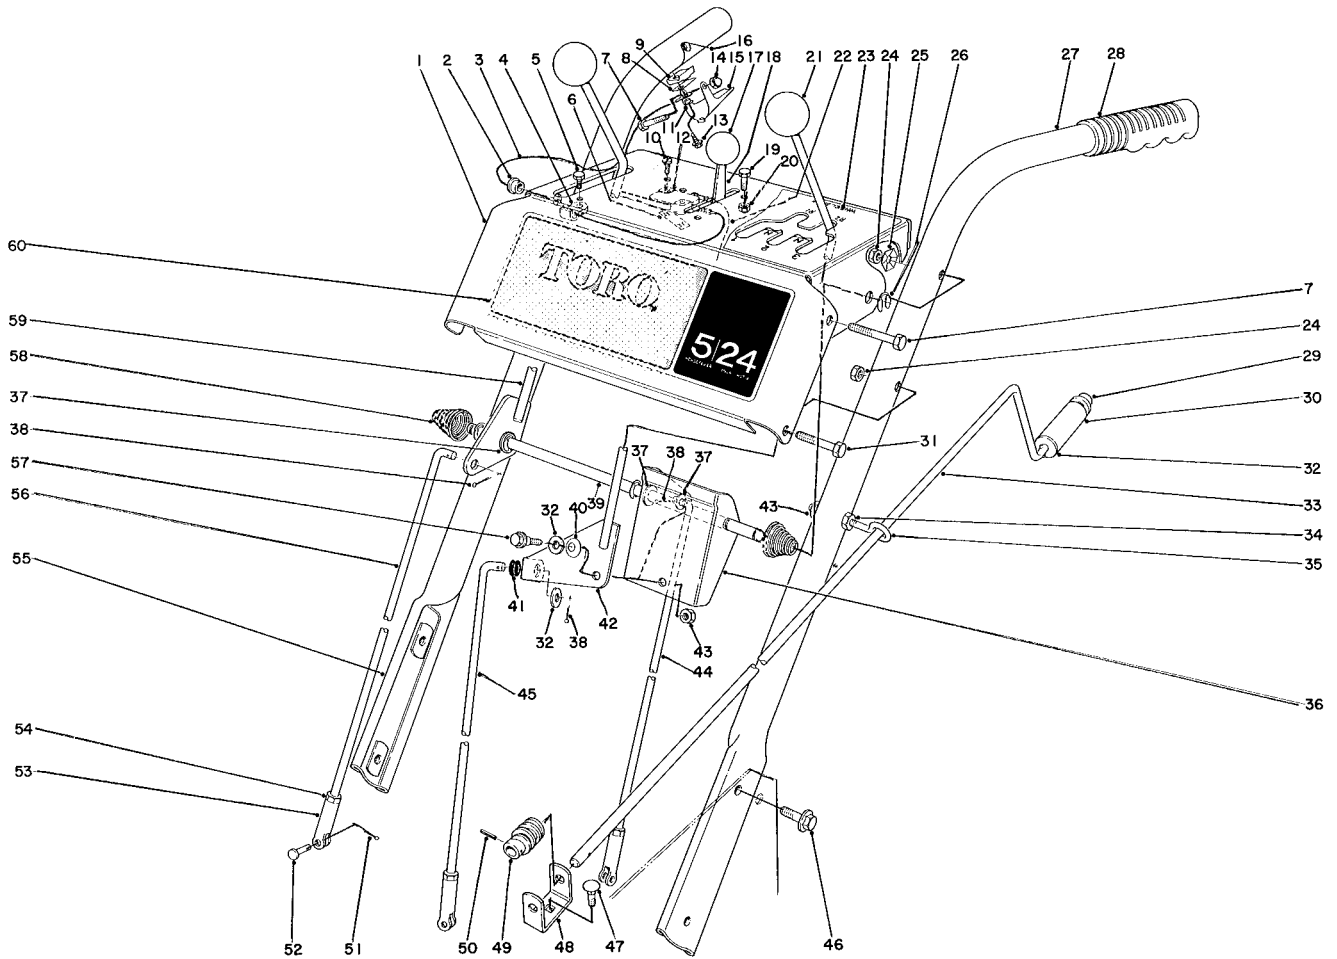

HANDLE ASSEMBLY

Ref. No.	Part No.	Description	No. Used
1	20-1900	Escutcheon Plate	1
2	2410-33	Snap Bushing	1
3	20-1950	Wire Ass'y.	1
4	20-2810	Plastic Clip	1
5	32104-76	Self-Tapping Screw	1
6	3290-354	Clip	1
7	321-11	Capscrew	3
8	17-5690	Safety Interlock Contact	1
9	17-5680	Safety Interlock Insulator	1
10	3290-93	Machine Screw	2
11	17-5700	Insulator Washer	1
12	12-3320	Micro Switch	1
13	32104-75	Self-Tapping Screw	1
14	32111-7	Acorn Nut	1
15	17-5710	Safety Lever	1
16	17-5720	Spring	1
17	233-36	Throttle Control Knob	1
18	17-5520	Throttle Control	1
19	3290-359	Hex Hd. Screw	2
20	32146-18	Locknut	2
21	233-21	Knob	2
22	20-0960	Wire Ass'y.	1
23	20-2000	Instruction Decal	1

Ref. No.	Part No.	Description	No. Used
24	32152-4	Locknut	4
25	3290-257	Pyramidal Washer	2
26	32151-43	Klip Ring	4
27	20-1860	Handle (Left Hand)	1
28	6-0450	Handle Grip	2
29	3290-320	Speed Nut	1
30	20-2060	Chute Control Grip	1
31	321-9	Capscrew	2
32	3256-24	Flat Washer	3
33	17-5750	Chute Control Rod	1
34	32146-5	Locknut	1
35	20-8670	Eye Bolt	1
36	20-2010	Shift Bracket	1
37	3256-25	Flatwasher	2
38	3272-6	Cotter Pin	3
39	20-1910	Pivot Rod	1
40	3290-213	Spring Washer	1
41	237-89	Rubber Grommet	1
42	20-2020	Shift Lever	1
43	32152-1	Locknut	2
44	20-1970	Traction Control Rod	1
45	20-1980	Speed Control Rod	1
46	3234-1	Bolt	4