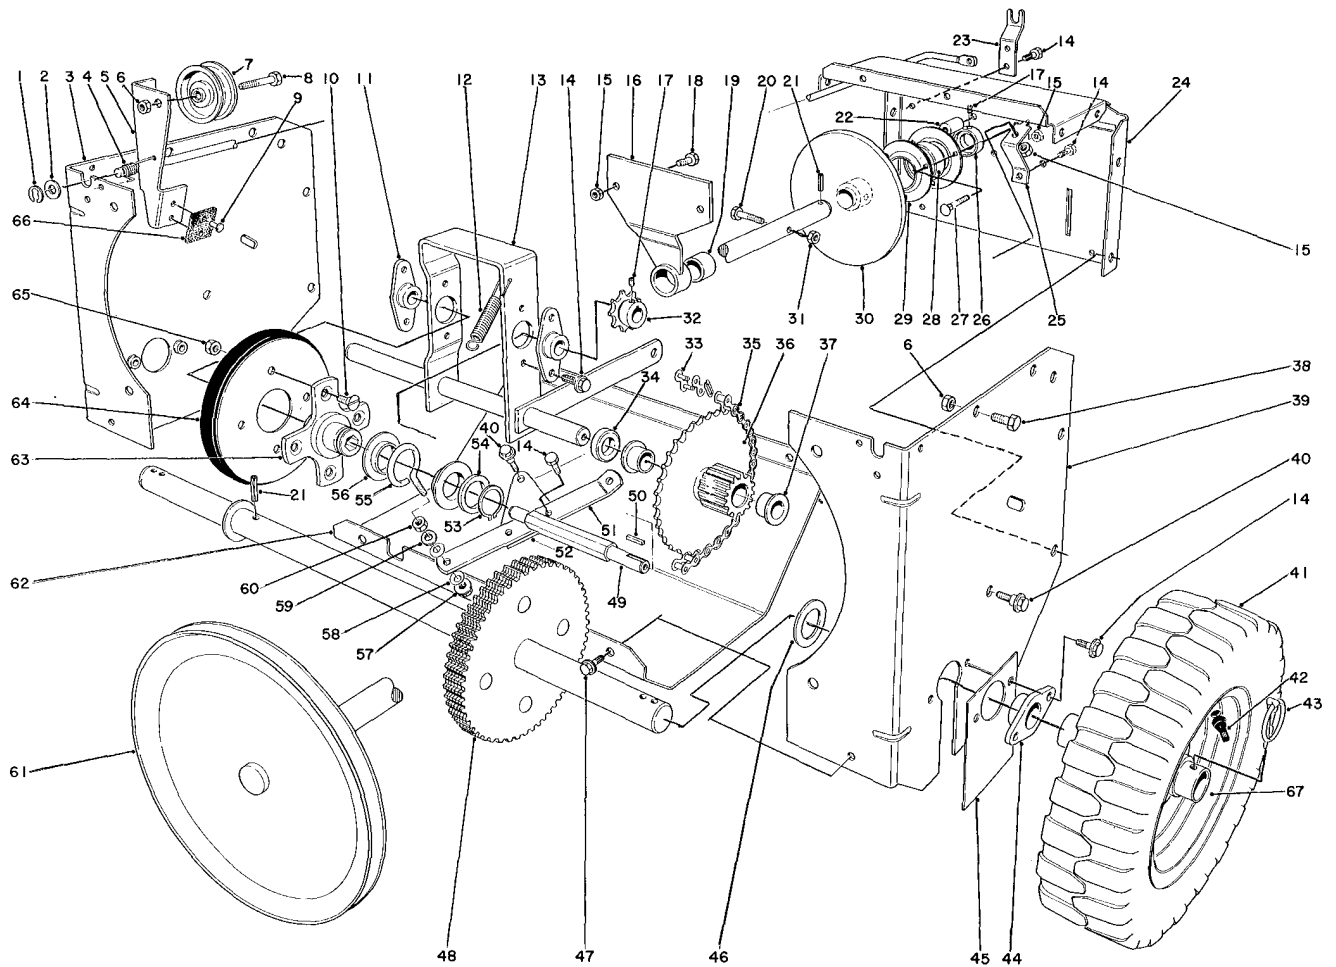

TRACTION ASSEMBLY (Continued)

Ref. No.	Part No.	Description	No. Used
46	3-0737	Thrust Washer	2
47	32144-10	Self-Tapping Screw	4
48	20-1680	Axle and Gear Assembly	1
49	20-1630	Friction Wheel Shaft	1
50	3-6168	Square Key	1
51	20-1780	Shift Linkage	1
52	20-1770	Pivot Plate	1
53	32151-36	Snap Ring	1
54	252-71	Thrust Bearing	1
55	11-8050	Slider Ring Collar	1
56	11-8080	Slider Ring	2
57	32128-12	Flange Nut	1
58	3290-212	Spring Washer	2

Ref. No.	Part No.	Description	No. Used
59	3256-45	Flatwasher	1
60	32146-12	Locknut	1
61	20-1480	Drive Shaft	1
62	20-1840	Lower Shield	1
63	20-3310	Traction Disc Hub	1
64	3-5461	Disc Assembly	1
65	32146-5	Locknut	4
66	20-3100	Brake Pad	1
67	20-1750	Wheel	2
*	20-2050	Loose Parts Kit	1
*	12-8100	Snow Cab Assembly (Optional)	1
*	20-9800	Tire Chains (Optional)	1

*Not Illustrated