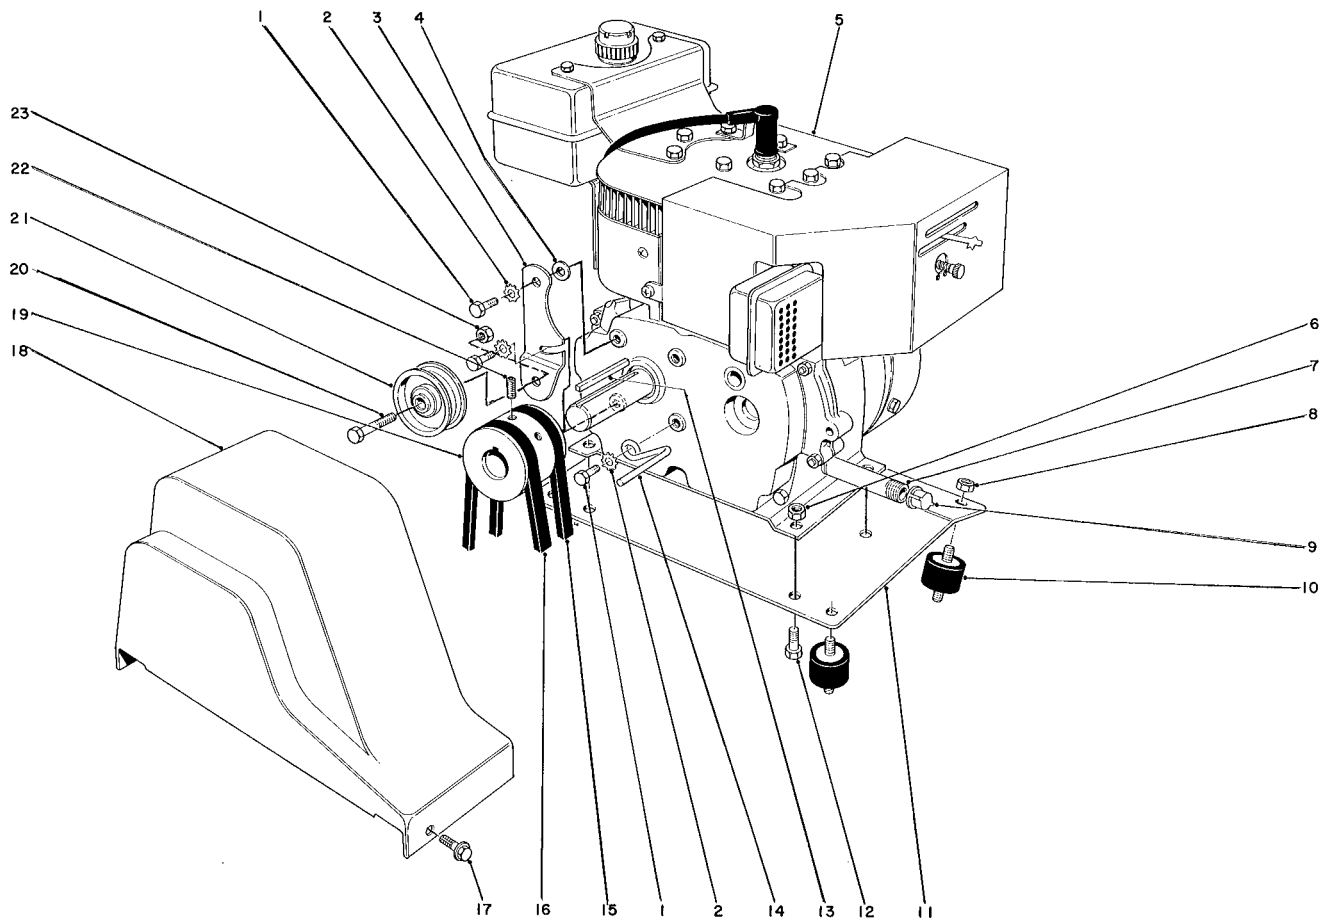

ENGINE ASSEMBLY

Ref. No.	Part No.	Description	No. Used	Ref. No.	Part No.	Description	No. Used
1	3210-2	Capscrew	3	13	5-0930	Square Key	1
2	3255-8	Lockwasher, Ext. Tooth	3	14	17-5530	Belt Retainer	1
3	20-1800	Engine Idler Arm	1	15	20-1820	V-Belt — Traction	1
4	3256-23	Flatwasher	2	16	17-0850	V-Belt — Auger	1
5	221-434	Engine (Model 31624 only)	1	17	32144-10	Self-Tapping Screw	2
*	221-458	Engine (Model 31677 only)	1	18	20-1830	Belt Guard	1
6	32152-1	Locknut	4	19	21-4100	Pulley	1
7	289-34	Pipe Nipple	1	20	323-29	Capscrew	1
8	32149-1	Locknut	8	21	3-4244	Idler Pulley	1
9	288-2	Pipe Cap	1	22	3246-14	Set Screw	2
10	20-3130	Engine Mount	4	23	32146-2	Locknut	1
11	20-1790	Engine Mounting Plate	1	*	20-7100	Starter Kit Domestic (Optional)	1
12	322-2	Capscrew	4	*	11-5700	Starter Kit Canadian (Optional)	1

* Not Illustrated