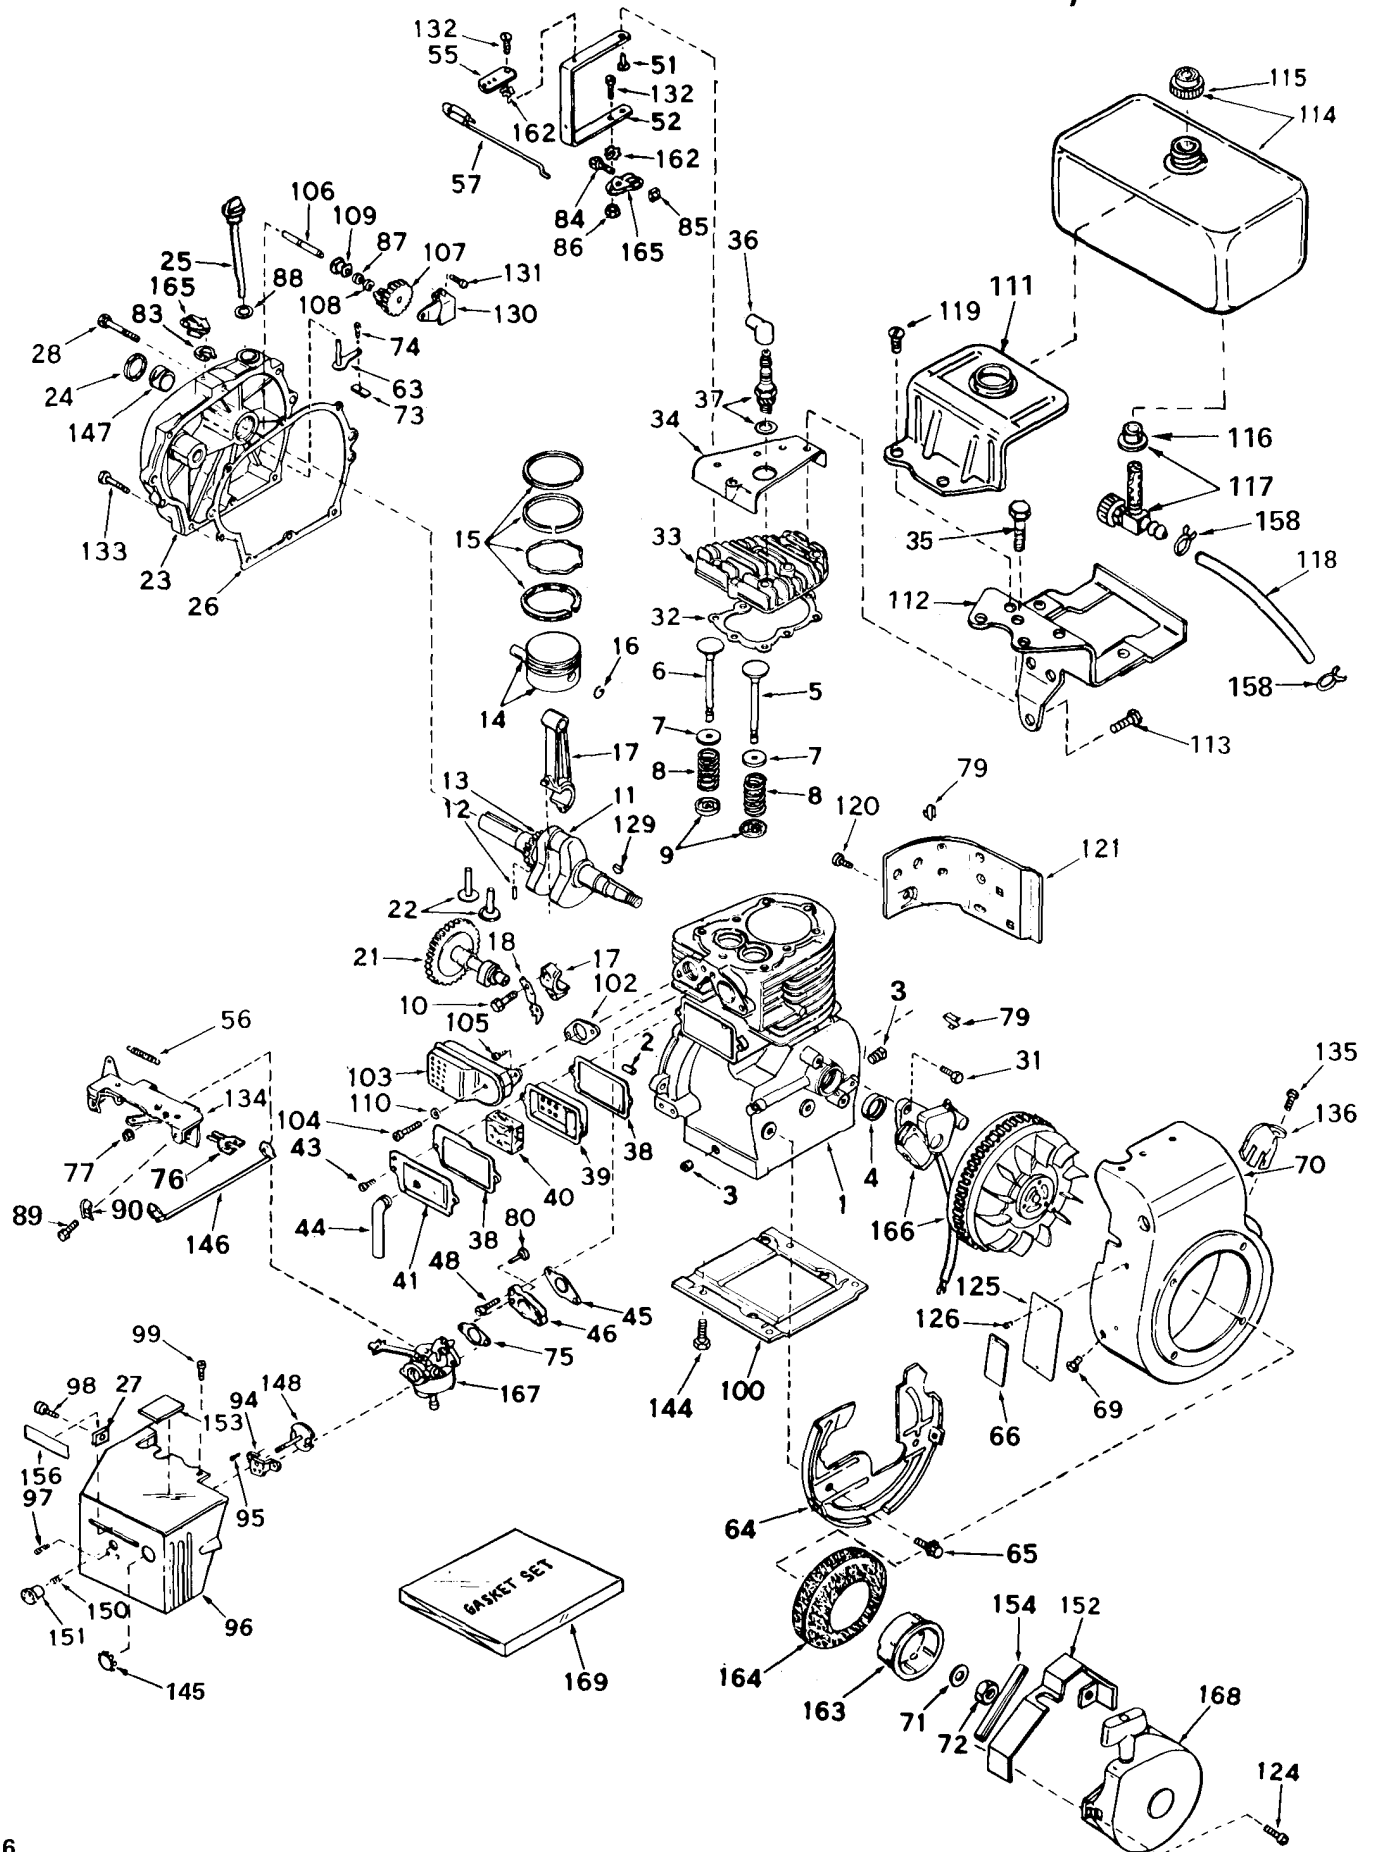

ENGINE TECUMSEH MODEL NO. H70-130176A (Continued)

(7 H.P. SNOWTHROWER MODEL NO. 31677)

ENGINE TECUMSEH MODEL NO. H70-130176A (Continued)

(7 H.P. SNOWTHROWER MODEL NO. 31677)

Ref. No.	Part No.	Description	No. Used
87	30590A	Washer, Flat	1
88	*29673	Gasket, Oil Dipstick	1
89	28942	Screw, Hex Slotted Hd. Sems	1
90	27793	Clip, Conduit	1
94	32398	Bracket, Carburetor Cover	1
95	28820	Screw, Phil. Fil. Hd. Mach., Sems	2
96	32911	Cover, Carburetor	1
97	650257	Screw, Phil. Pan Hd., Sems	2
98	650760	Screw, Phil. Pan Hd., Tri- roundular Sheet Metal	1
99	650765	Screw, Hex, Washer Hd. Self-Tap	1
100	29538	Base, Engine	1
102	*27930	Gasket Muffler	1
103	32401	Muffler	1
104	650694	Screw, Hex Hd. Cap	1
105	30196	Screw, Fil. Hd. Mach P.C.R.	1
106	31845	Shaft, Mechanical Governor	1
107	30591	Gear Assy., Governor (Incl. No. 87)	1
108	29193	Ring, Retaining	1
109	30588A	Spool, Governor	1
110	26073	Washer	1
111	33352	Plate, Fuel Tank Mounting	1
112	33353	Bracket, Fuel Tank	1
113	650561	Screw, Phil. Hex Hd. Sems	1
114	33350	Tank Assy., Fuel (Incl. No. 115 & 117)	1
115	30998B	Cap, Fuel Tank	1
116	33679	Bushing, Fuel Fitting	1
117	33351	Valve, Fuel Strainer & Shut-off (Incl. No. 116)	1
118	32342	Line, Fuel	1
119	650273	Screw, Fil, Slotted Hd. Sems	2
120	650128	Screw, Fil. Slotted Hd. Sems	1

Ref. No.	Part No.	Description	No. Used
121	30622	Extension, Blower Housing	1
124	29716	Screw & Lockwasher, Pan Hd. P.C.R.	4
125	31345	Plate, Identification	1
126	29309	Stud, Drive	2
129	32589	Key, Flywheel	1
130	31843A	Bracket, Governor	1
131	28763	Screw, Slotted Hex Hd., thr'd cutting	2
132	650548	Screw, Hex Slotted Washer Hd.	2
133	650493	Screw, Hex Hd. Sems	1
134	33108	Control Assy., Speed (Incl. No. 56)	1
135	650736	Screw, Phil. Pan Hd.	1
136	33013	Cover, Starter Bubble	1
144	650542	Screw, Hex Hd. Cap	4
145	31291	Plug, Button	1
146	28468	Wire, Ground	1
147	31546	Bushing, Crankshaft	1
148	32397	Plate Assy., Choke	1
150	32399	Spring, Compression	1
151	32400	Knob, Choke	1
152	31680	Guard, Starter	1
153	31682	Decal, Operating	1
154	32576	Seal, Snow Guard	2
156	31683	Decal, Choke	1
158	26460	Clamp, Fuel Line	2
162	29918	Lockwasher, No. 8 E.T.	2
163	32125	Cup, Starter	1
164	590417	Screen, Starter Cup	1
165	29916	Clamp, Governor	1
166	610694A	Magneto Assy.	1
167	631459	Carburetor	1
168	590473	Starter Assy., Rewind	1
169	33239	Gasket Set (Incl. items marked*)	1