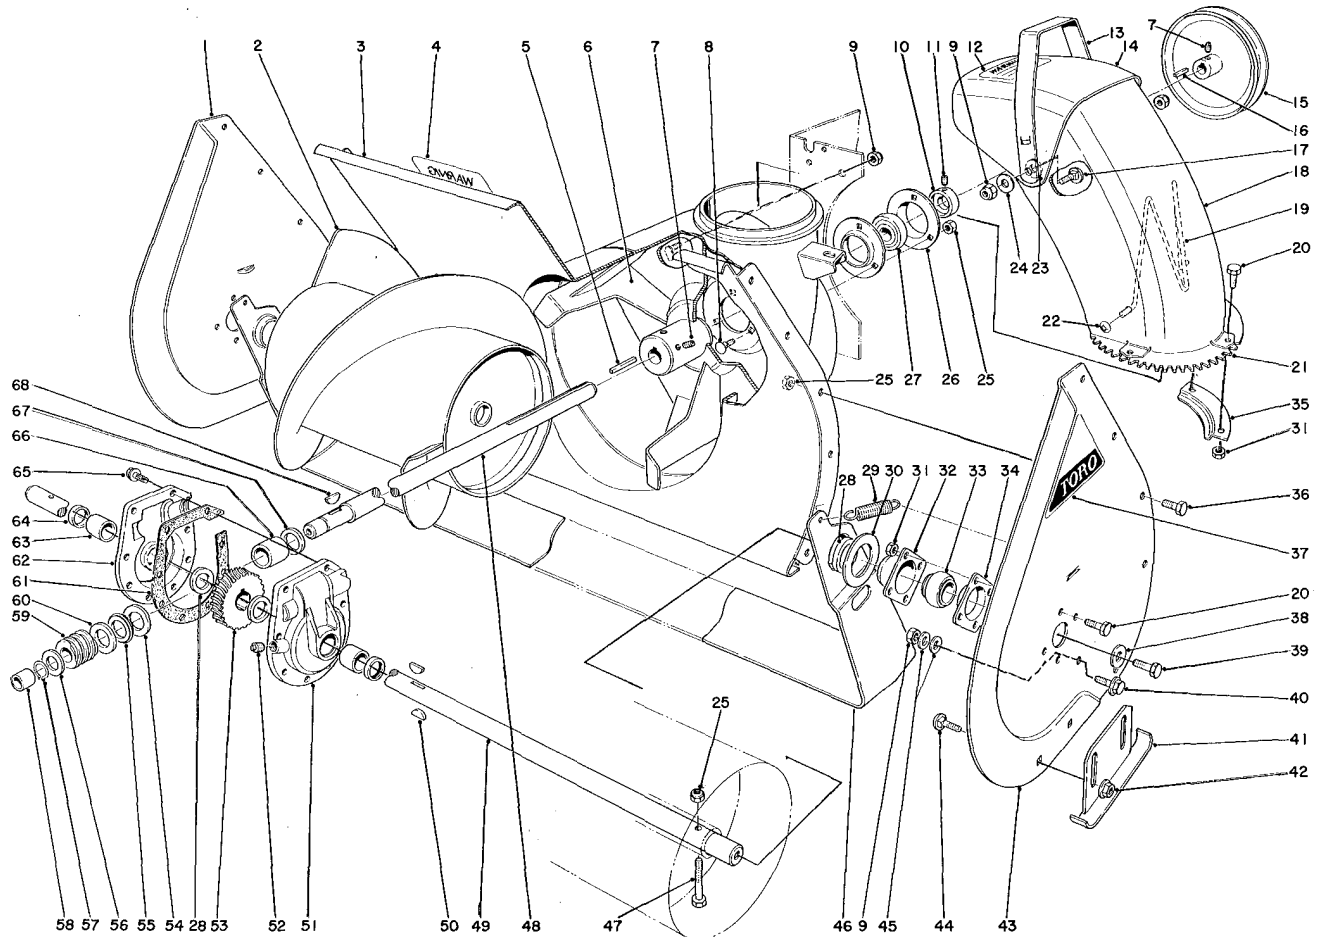

TOROMODEL NO. 31624-400001 & UP
MODEL NO. 31677-400001 & UP**PARTS
CATALOG****24" SNOWTHROWERS****AUGER ASSEMBLY**

Ref. No.	Part No.	Description	No. Used
1	20-1360	Auger Side Plate R.H.	1
2	20-1190	Auger R.H.	1
*	20-1240	Auger L.H.	1
3	20-1110	Auger Housing	1
4	10-2970	Decal, Auger Warning	1
5	6-8590	Square Key	1
6	20-1260	Impeller	1
7	3242-4	Set Screw	4
8	3230-1	Carriage Bolt	3
9	32152-2	Locknut	6
10	251-231	Locking Collar	1
11	3245-32	Set Screw	2
12	10-2980	Decal, Chute Warning	1

Ref. No.	Part No.	Description	No. Used
13	20-1410	Deflector Handle	1
14	20-1400	Chute Deflector	1
15	20-1310	Impeller Pulley	1
16	3-6857	Square Key	1
17	3231-27	Carriage Bolt	2
18	20-1390	Chute	1
19	12-2040	Chute Wire	1
20	321-3	Capscrew	12
21	20-1370	Chute Swivel Gear	1
22	3290-326	Pushnut	2
23	20-4320	Rubber Washer	2
24	3290-340	Belleville Washer	2

* Not Illustrated

Copyright 1973 By

TheToroCompany

Bloomington, Minnesota 55420 U.S.A.

AUGER ASSEMBLY (Continued)

Ref. No.	Part No.	Description	No. Used
25	32152-1	Locknut	15
26	251-229	Bearing Flange	2
27	251-224	Impeller Bearing	1
28	252-71	Thrust Bearing	4
29	5-7290	Scraper Spring	2
30	20-0300	Scraper Blade Spacer	2
31	32152-4	Locknut	12
32	20-0990	Front Bearing Flange	2
33	20-0980	Bearing	2
34	20-1000	Rear Bearing Flange	2
35	20-1380	Chute Retainer	2
36	322-2	Capscrew	10
37	17-6500	Decal	2
38	3-0750	Flatwasher	2
39	323-6	Capscrew	2
40	3234-1	Capscrew	2
41	8-8460	Auger Skid	2
42	3290-357	Flange Nut	4
43	20-1340	Auger Side Plate L.H.	1
44	3231-27	Carriage Bolt	4