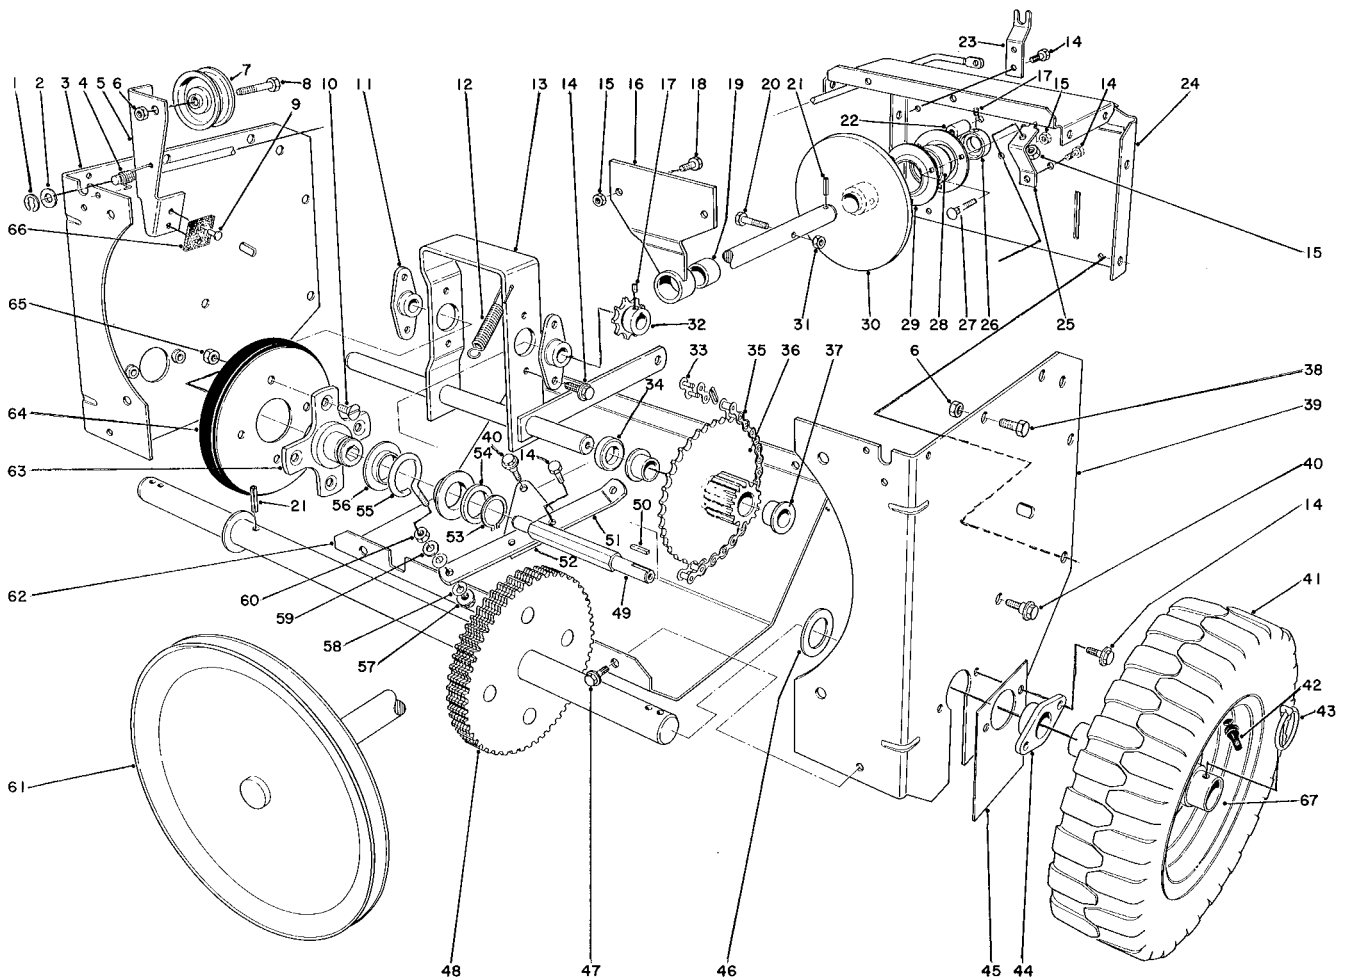

TOROMODEL NO. 31624-400001 & UP
MODEL NO. 31677-400001 & UP**PARTS
CATALOG****24" SNOWTHROWERS****AUGER ASSEMBLY**

Ref. No.	Part No.	Description	No. Used
1	20-1360	Auger Side Plate R.H.	1
2	20-1190	Auger R.H.	1
*	20-1240	Auger L.H.	1
3	20-1110	Auger Housing	1
4	10-2970	Decal, Auger Warning	1
5	6-8590	Square Key	1
6	20-1260	Impeller	1
7	3242-4	Set Screw	4
8	3230-1	Carriage Bolt	3
9	32152-2	Locknut	6
10	251-231	Locking Collar	1
11	3245-32	Set Screw	2
12	10-2980	Decal, Chute Warning	1

* Not Illustrated

Copyright 1973 By

TheToroCompany

Bloomington, Minnesota 55420 U.S.A.

AUGER ASSEMBLY (Continued)

Ref. No.	Part No.	Description	No. Used
25	32152-1	Locknut	15
26	251-229	Bearing Flange	2
27	251-224	Impeller Bearing	1
28	252-71	Thrust Bearing	4
29	5-7290	Scraper Spring	2
30	20-0300	Scraper Blade Spacer	2
31	32152-4	Locknut	12
32	20-0990	Front Bearing Flange	2
33	20-0980	Bearing	2
34	20-1000	Rear Bearing Flange	2
35	20-1380	Chute Retainer	2
36	322-2	Capscrew	10
37	17-6500	Decal	2
38	3-0750	Flatwasher	2
39	323-6	Capscrew	2
40	3234-1	Capscrew	2
41	8-8460	Auger Skid	2
42	3290-357	Flange Nut	4
43	20-1340	Auger Side Plate L.H.	1
44	3231-27	Carriage Bolt	4

TRACTION ASSEMBLY

Ref. No.	Part No.	Description	No. Used
1	32151-43	Klip-Ring	1
2	3256-25	Flatwasher	1
3	20-1420	Traction Side Plate R. H.	1
4	20-1160	Clutch Torsion Spring	1
5	20-7870	Clutch Rod & Pad Assembly	1
6	32146-2	Locknut	9
7	3-4244	Idler Pulley	1
8	323-29	Capscrew	1
9	3290-284	Pop Rivet	2
10	32108-94	Screw	4
11	20-1620	Bearing	2
12	11-4640	Clutch Control Spring	1
13	20-1580	Pivot Shaft	1
14	32144-11	Self-Tapping Screw	13
15	32152-1	Locknut	6
16	20-1520	Shaft Support	1
17	3245-32	Set Screw	4
18	322-2	Capscrew	2
19	252-75	Needle Bearing	1
20	321-11	Capscrew	1
21	32121-6	Roll Pin	2
22	20-1090	Spacer	3
23	20-1080	Clutch Rod Support	1