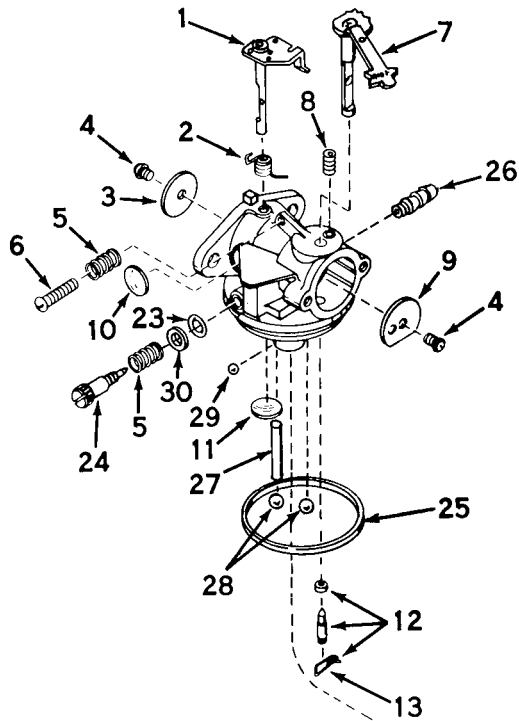

(5 H.P. SNOWTHROWER MODEL NO. 31624)

Ref. No.	Part No.	Description	No. Used
1	31834	Shaft & Lever Ass'y, Throttle	1
2	630731	Spring, Throttle Return	1
3	631036	Shutter, Throttle	1
4	650506	Screw, Rd. Hd.	1
5	630766	Spring, Idle Regulating Screw	1
5A	630738	Spring, Main Adjusting Screw	1
6	650417	Screw, Idle Regulating	1
7	31841	Shaft & Lever Ass'y, Choke	1
8	630735	Spring, Choke Positioning	1
9	31837	Shutter, Choke	1
10	*630748	Plug, Welch	1
11	*631027	Plug, Welch	1
12	*631021	Inlet Needle, Seat & Clip Ass'y (Incl. No. 13)	1
13	631022	Clip, Inlet Needle	1
14	631023	Float, Carburetor	1
15	*631024	Shaft, Float	1
16	631025	Bowl & Drain Ass'y, Float (Incl. No. 17)	1

Ref. No.	Part No.	Description	No. Used
17	27136A	Plunger Ass'y, Drain (Incl. No. 18)	1
18	*27554	Gasket, Drain Plunger	1
21	27110	Gasket, Bowl-to-Body	1
22	*31839	Adjustment Screw Ass'y, Main (Incl. Nos. 5A, 21, 23 & 30)	1
23	*630740	"O" Ring, Adjustment Screw	2
24	*631078	Screw, Idle Adjustment	1
25	*631028	"O" Ring, Bowl-to-Body	1
26	31838	Fitting, Fuel Inlet	1
27	631039	Pin	1
28	630747	Ball, Steel	2
29	631081	Ball, Steel	1
30	630739	Washer, Flat	1
31	31840	Repair Kit (Incl. items marked *)	1