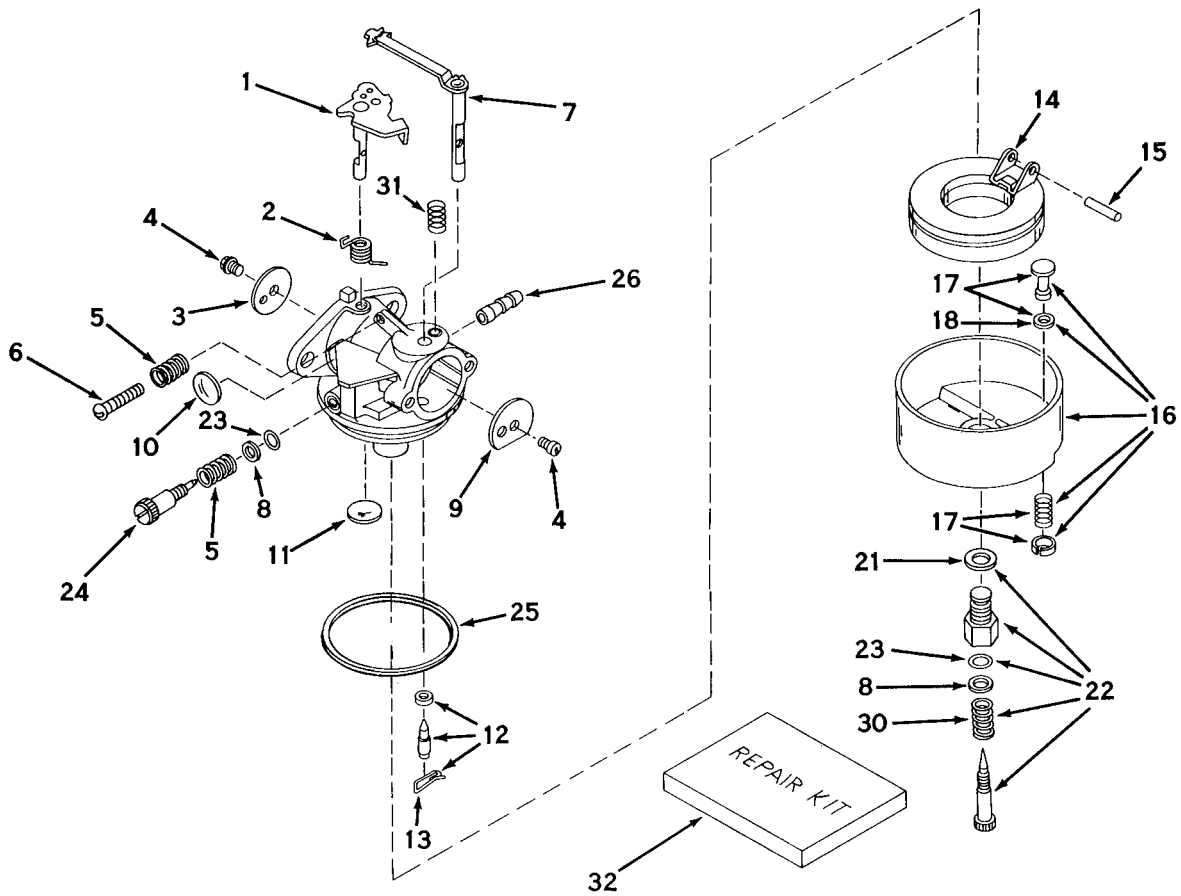

TOROMODEL NO. 31624-400001 & UP
MODEL NO. 31677-400001 & UP**PARTS
CATALOG****24" SNOWTHROWERS****AUGER ASSEMBLY**

Ref. No.	Part No.	Description	No. Used
1	20-1360	Auger Side Plate R.H.	1
2	20-1190	Auger R.H.	1
*	20-1240	Auger L.H.	1
3	20-1110	Auger Housing	1
4	10-2970	Decal, Auger Warning	1
5	6-8590	Square Key	1
6	20-1260	Impeller	1
7	3242-4	Set Screw	4
8	3230-1	Carriage Bolt	3
9	32152-2	Locknut	6
10	251-231	Locking Collar	1
11	3245-32	Set Screw	2
12	10-2980	Decal, Chute Warning	1

Ref. No.	Part No.	Description	No. Used
121	30622	Extension, Blower Housing	1
124	29716	Screw & Lockwasher, Pan Hd. P.C.R.	4
125	31345	Plate, Identification	1
126	29309	Stud, Drive	2
129	32589	Key, Flywheel	1
130	31843A	Bracket, Governor	1
131	28763	Screw, Slotted Hex Hd., thr'd cutting	2
132	650548	Screw, Hex Slotted Washer Hd.	2
133	650493	Screw, Hex Hd. Sems	1
134	33108	Control Assy., Speed (Incl. No. 56)	1
135	650736	Screw, Phil. Pan Hd.	1
136	33013	Cover, Starter Bubble	1
144	650542	Screw, Hex Hd. Cap	4
145	31291	Plug, Button	1
146	28468	Wire, Ground	1
147	31546	Bushing, Crankshaft	1
148	32397	Plate Assy., Choke	1
150	32399	Spring, Compression	1
151	32400	Knob, Choke	1
152	31680	Guard, Starter	1
153	31682	Decal, Operating	1
154	32576	Seal, Snow Guard	2
156	31683	Decal, Choke	1
158	26460	Clamp, Fuel Line	2
162	29918	Lockwasher, No. 8 E.T.	2
163	32125	Cup, Starter	1
164	590417	Screen, Starter Cup	1
165	29916	Clamp, Governor	1
166	610694A	Magneto Assy.	1
167	631459	Carburetor	1
168	590473	Starter Assy., Rewind	1
169	33239	Gasket Set (Incl. items marked*)	1