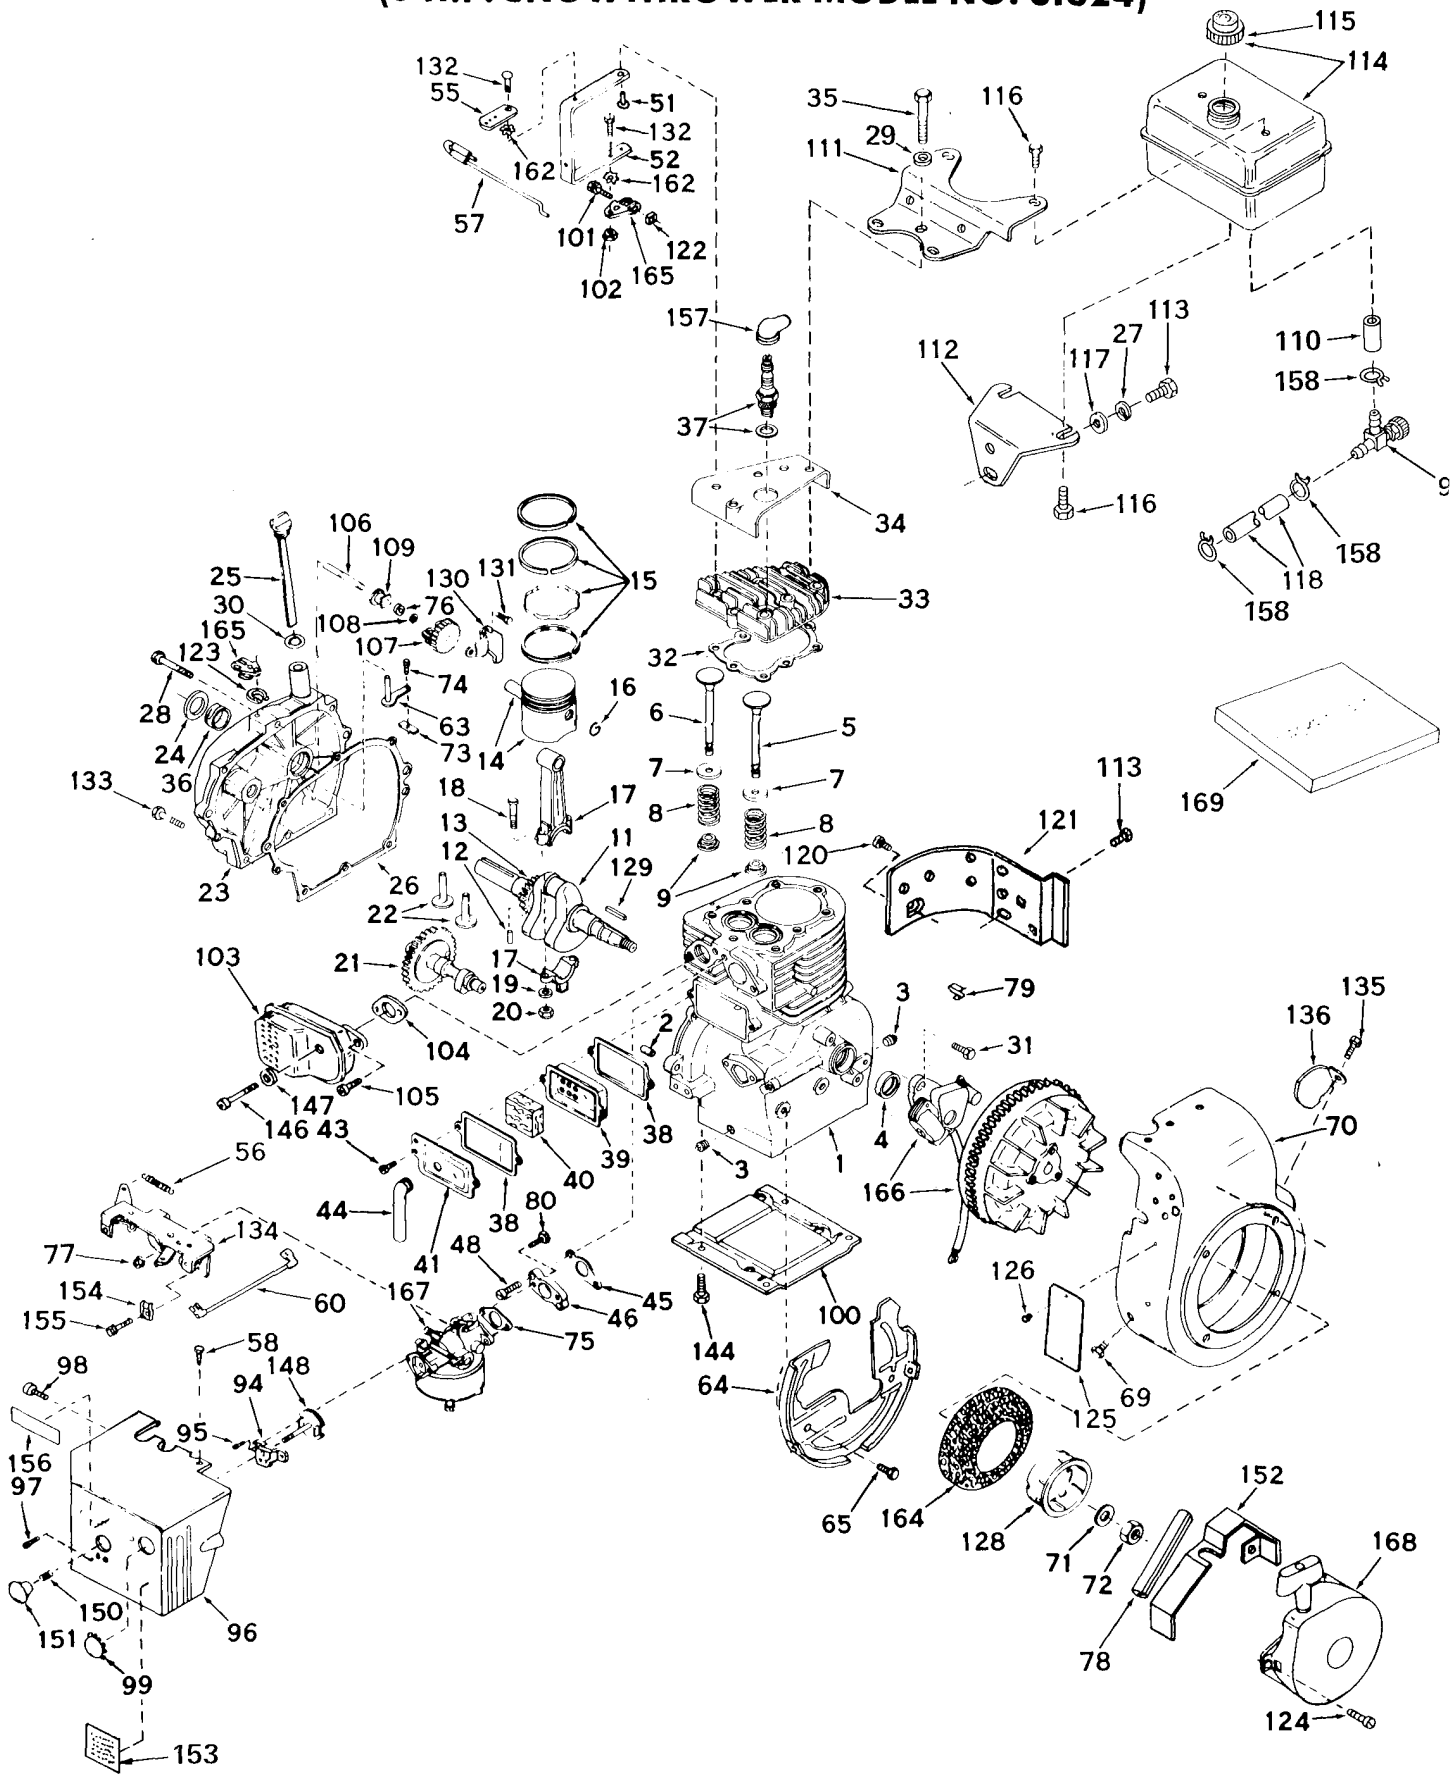

ENGINE, TECUMSEH MODEL NO. H50-65279J (5 H.P. SNOWTHROWER MODEL NO. 31624)

ENGINE, TECUMSEH MODEL NO. H50-65279J

(5 H.P. SNOWTHROWER MODEL NO. 31624)

Ref. No.	Part No.	Description	No. Used
1	33311	Cylinder Assy. (Incl. Nos. 2, 3 & 4)	1
2	27652	Pin, Dowel	2
3	27642	Plug, Sq. Hd. Pipe (Oil Drain)	2
4	27876B	Seal, Oil	1
5	27877A	Valve, Intake (Std.) (Incl. No. 9)	1
5	27879A	Valve, Intake (1/32" Oversize) (Incl. No. 9)	1
6	27878A	Valve, Exhaust (Std.) (Incl. No. 9)	1
6	27880A	Valve, Exhaust (1/32" Oversize) (Incl. No. 9)	1
7	27882	Cap, Upper Valve Spring	2
8	27881	Spring, Valve	2
9	32581	Cap, Lower Valve Spring	2
11	30813	Crankshaft Assy. (Incl. Nos. 12 & 13)	1
12	29783	Pin, Groove	1
13	27884	Gear, Crankshaft	1
14	33312	Piston & Pin Assy. (Incl. 2 of No. 16) (Standard)	1
14	33313	Piston & Pin Assy. (Incl. 2 of No. 16) (.010 Oversize)	1
14	33314	Piston & Pin Assy. (Incl. 2 of No. 16) (.020 Oversize)	1
15	33315	Ring Set, Piston (Standard)	1
15	33316	Ring Set, Piston (.010 Oversize)	1
15	33317	Ring Set, Piston (.020 Oversize)	1
16	27888	Ring, Piston Pin Retaining	2
17	31295B	Rod Assy., Connecting (Incl. Nos. 18, 19 & 20)	1
18	21718	Bolt, Connecting Rod	2
19	26073	Washer, Connecting Rod	2
20	28264	Nut, Lock	2
21	33156	Camshaft (Compression Release)	1
22	27893	Lifter, Valve	2
23	31303B	Cover, Cylinder (Incl. Nos. 24 & 106)	1
24	28427	Seal, Oil	1
25	31297	Dipstick, Oil (Incl. No. 30)	1
26	*30684	Gasket, Cylinder Cover	1
27	8303	Lockwasher, Heavy, Split	1
28	650488	Screw, Hex Hd. Sems	7

Ref. No.	Part No.	Description	No. Used
29	26073	Washer	2
30	*29673	Gasket, Dipstick	1
31	650489	Screw, Hex Hd. Sems with Flatwasher	2
32	*28938B	Gasket, Cylinder Head	1
33	30938A	Head, Cylinder	1
34	30939	Cover, Cylinder Head	1
35	650697	Screw, Hex Hd. Cap	8
36	31546	Bushing, Crankshaft	1
37	21943	Plug, Spark	1
38	*27896	Gasket, Valve Spring Cover	2
39	28423	Body Assy., Breather	1
40	28424	Element, Filter	1
41	28425	Cover, Valve Spring	1
43	650128	Screw, Fil. Hd. Sems	2
44	27627	Tube, Breather	1
45	*27915	Gasket, Intake	1
46	30195A	Flange, Carburetor (Incl. Nos. 77 & 80)	1
48	30196	Screw, Fil. Hd. Mach. P.C.R.	2
51	30319	Rivet, Split	1
52	31709	Lever, Governor	1
55	30205	Bracket, Governor Adjusting	1
56	30826	Spring, Extension	1
57	30824	Link, Governor-to-Throttle	1
58	650701	Screw, Hex, Washer Hd. Self-Tapped	1
60	28468	Wire, Ground	1
63	30699A	Rod Assy., Governor	1
64	29536	Baffle, Blower Housing	1
65	650561	Screw, Hex Hd. Sems	2
69	29747A	Screw, Hex Hd. Cap	2
70	32158B	Housing, Blower	1
71	650490	Washer, Belleville	1
72	8116	Nut, Crankshaft	1
73	30700	Yoke, Governor	1
74	650494	Screw, Phil. Fil. Hd. Sems	1
75	*31688	Gasket, Carburetor	1
76	30590A	Washer, Flat	1
77	29752	Nut, Hex, w/Lockwasher	2
78	32576	Seal, Snowguard	2
79	27275	Clip, Lead Wire	2
80	650572	Screw, Phil. Flat Hd. Sems	2
92	32961	Valve, Shut-Off	1