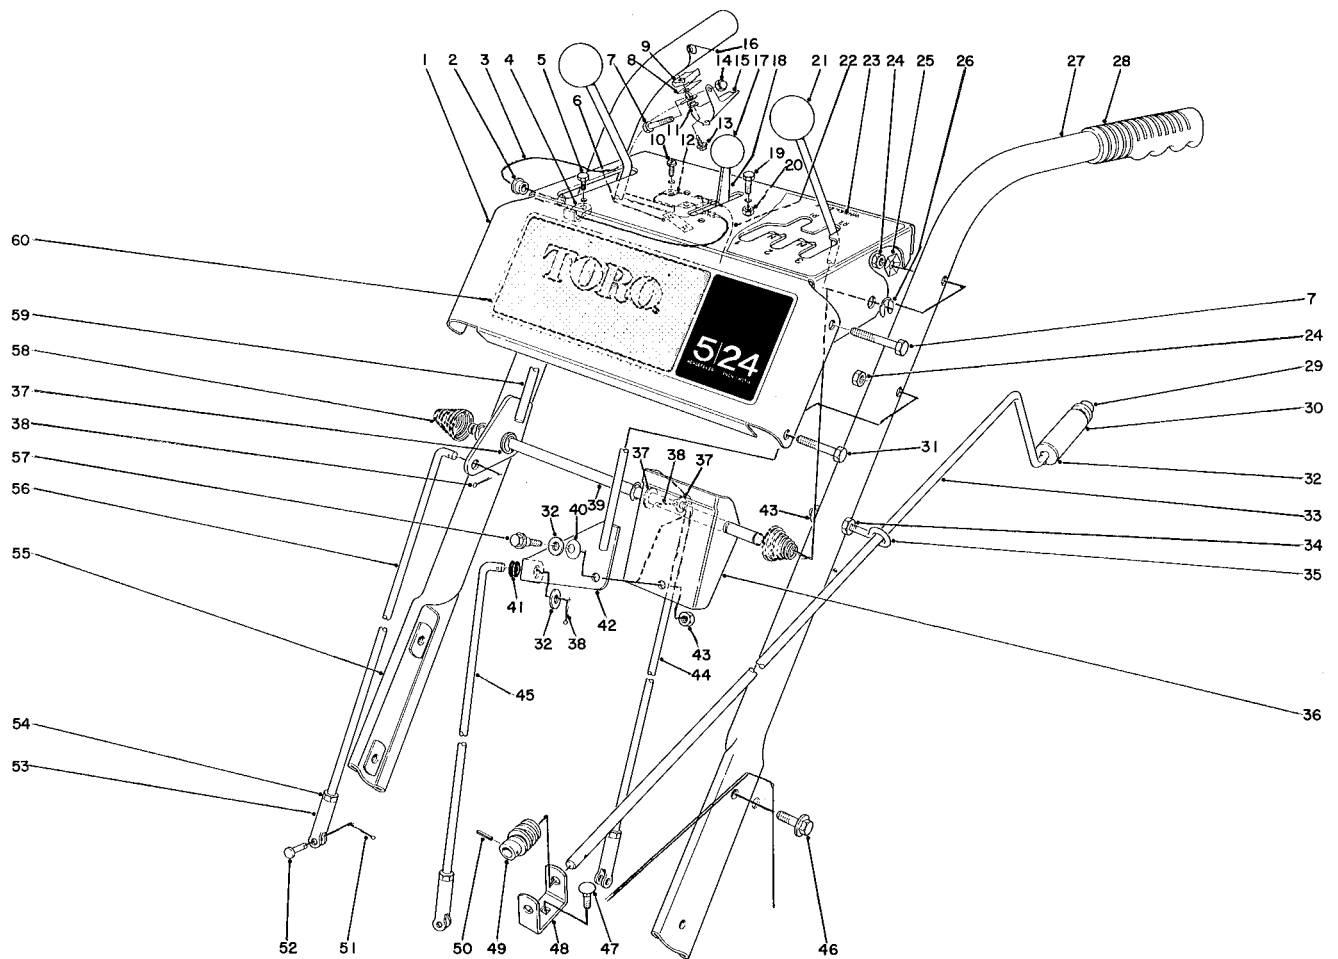

HANDLE ASSEMBLY (Continued)

Ref. No.	Part No.	Description	No. Used
47	3230-1	Carriage Bolt	1
48	11-7110	Worm Bracket	1
49	8-8600	Worm	1
50	32121-50	Roll Pin	1
51	3272-5	Cotter Pin	3
52	283-1	Clevis Pin	3
53	5-0865	Clevis	3
54	3220-3	Jam Nut	3
55	20-1880	Handle (Right Hand)	1

Ref. No.	Part No.	Description	No. Used
56	20-1960	Auger Control Rod	1
57	11-8140	Shoulder Screw	1
58	17-5630	Conical Spring	2
59	20-1920	Lever	1
60	20-1990	Decal, Escutcheon (Used on Model 31624 only)	1
*	20-4540	Decal, Escutcheon (Used on Model 31677 only)	1

* Not Illustrated