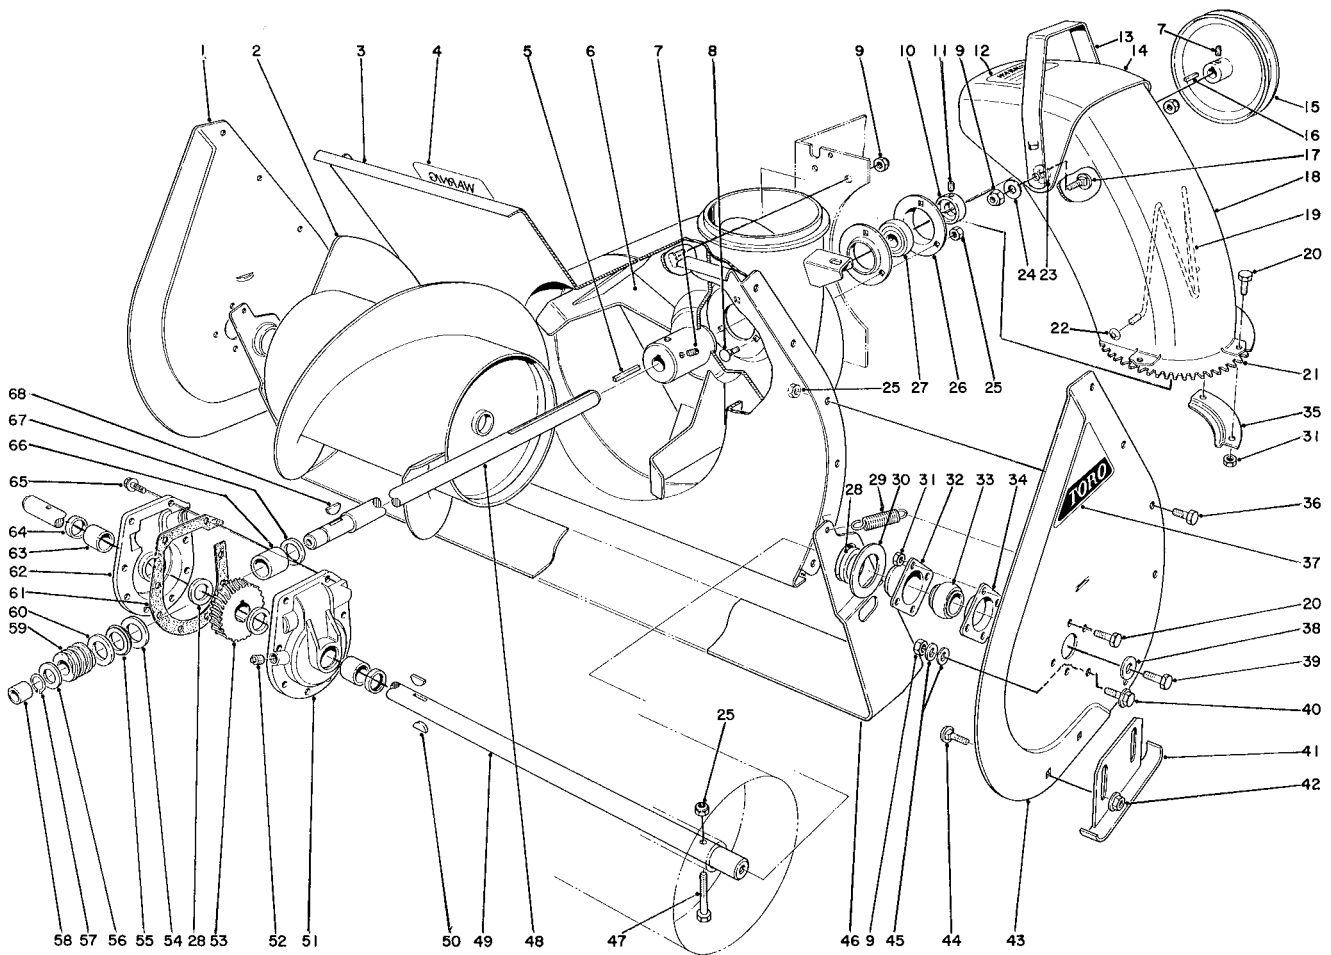

AUGER ASSEMBLY (Continued)

Ref. No.	Part No.	Description	No. Used
63	256-237	Bushing	2
64	7-0045	Oil Seal	2
65	32144-11	Self-Tapping Screw	8
66	20-3210	Bushing	1
67	237-87	Seal	1

Ref. No.	Part No.	Description	No. Used
68	3257-23	Woodruff Key	1
*	19-7000	Gear Case Complete	1
*	20-2850	Heavy Duty Skid Kit (Optional)	1
*	20-0690	Drift Breaker Kit (Optional)	1