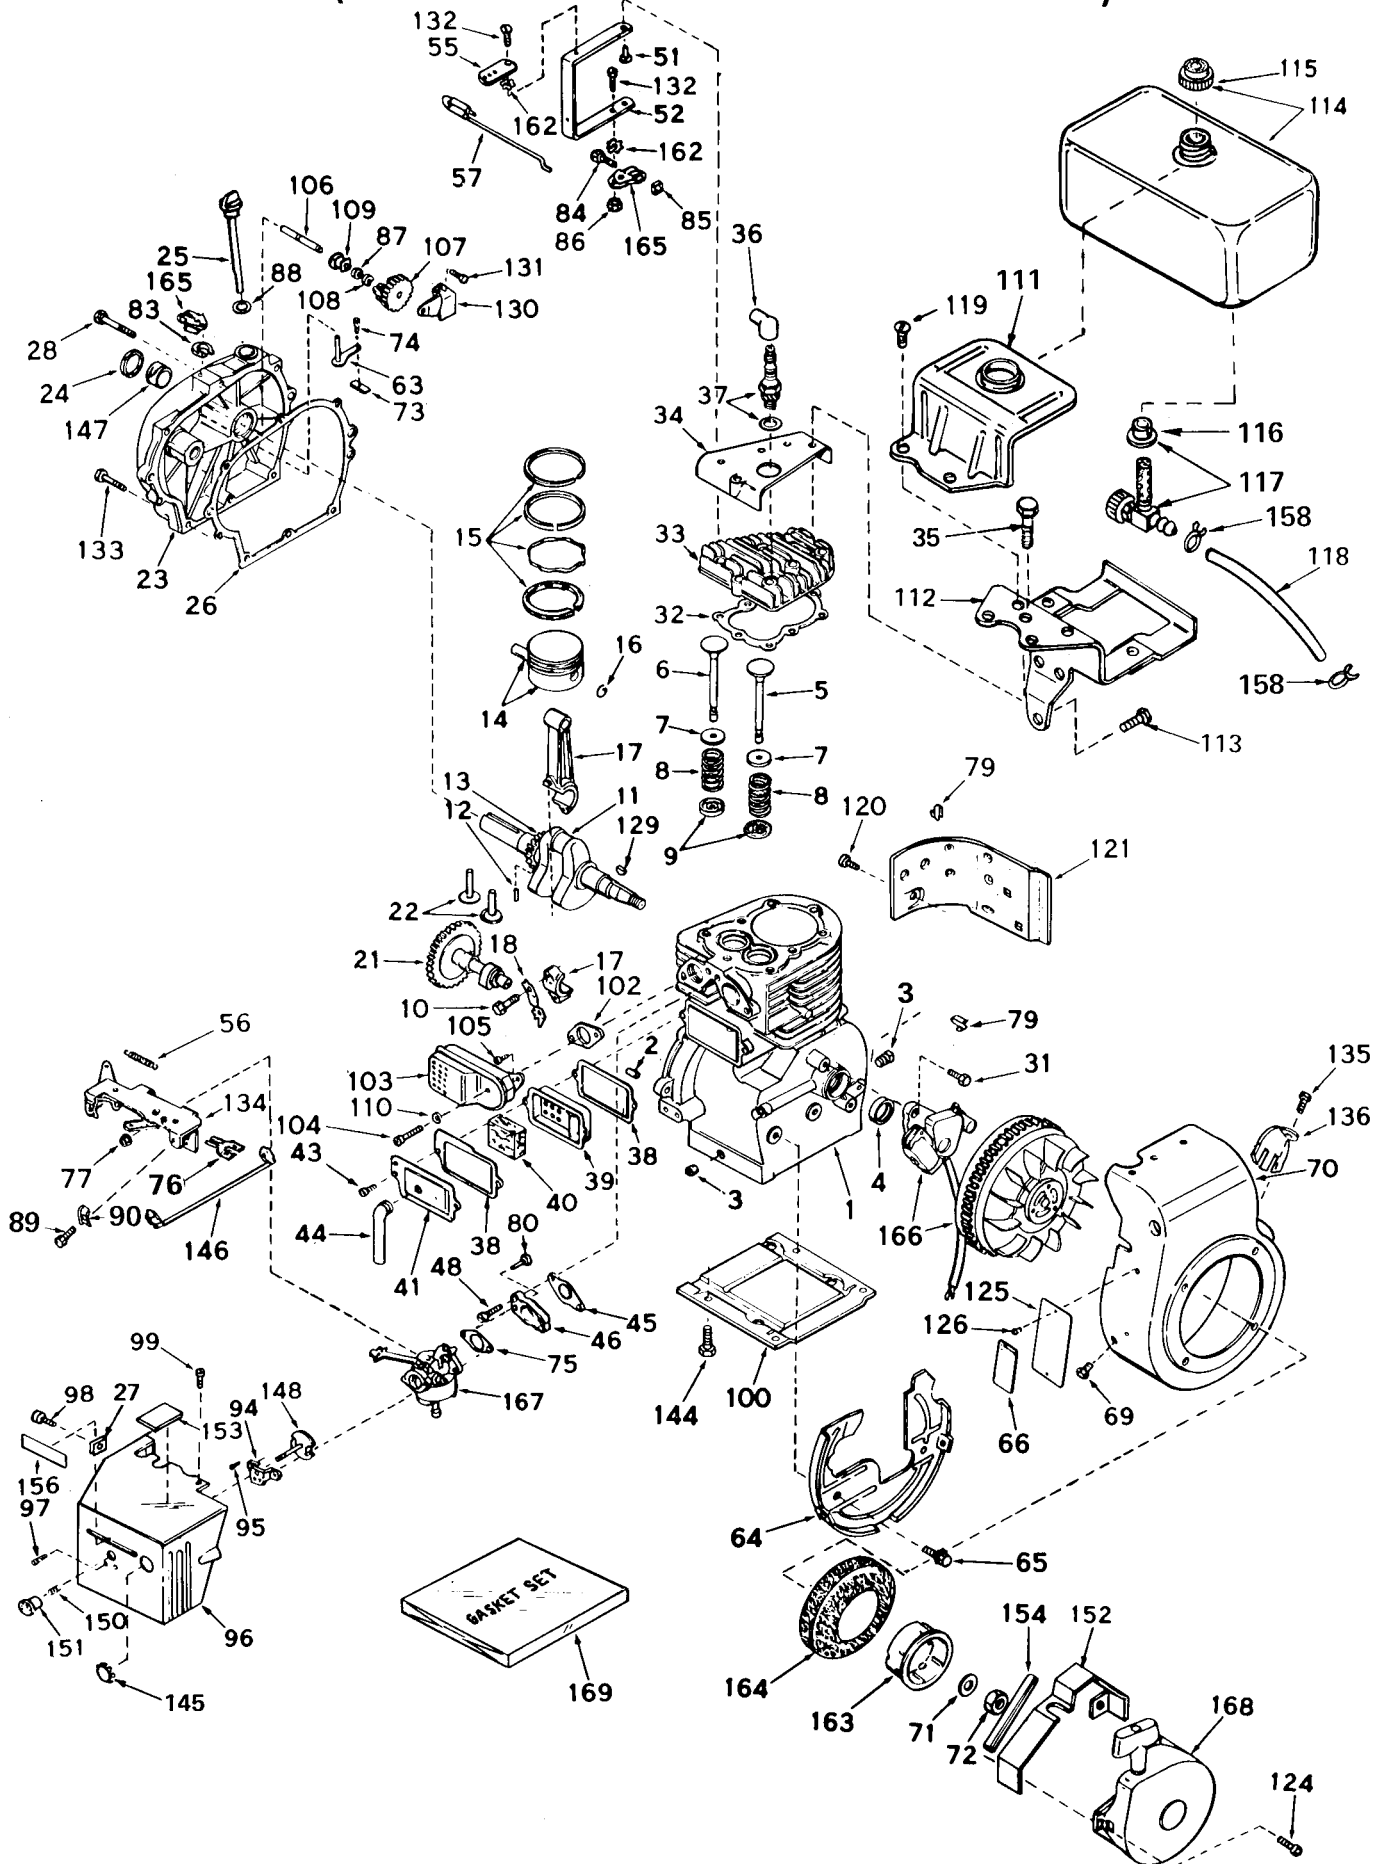

ENGINE TECUMSEH MODEL NO. H70-130176A (7 H.P. SNOWTHROWER MODEL NO. 31677)

ENGINE TECUMSEH MODEL NO. H70-130176A

(7 H.P. SNOWTHROWER MODEL NO. 31677)

Ref. No.	Part No.	Description	No. Used
1	32586B	Cylinder Assy. (Incl. Nos. 2, 3 & 4)	1
2	27652	Pin, Dowel	2
3	27642	Plug, Sq. Hd. Pipe (Oil Drain)	2
4	32630	Seal, Oil	1
5	32783	Valve, Intake (Std.) (Incl. No. 9)	1
5	32784	Valve, Intake (1/32" Oversize) (Incl. No. 9)	1
6	27878A	Valve, Exhaust (Std.) (Incl. No. 9)	1
6	27880A	Valve, Exhaust (1/32" Oversize) (Incl. No. 9)	1
7	27882	Cap, Upper Valve Spring	2
8	27881	Spring, Valve	1
9	32581	Cap, Lower Valve Spring	2
10	650662	Bolt, Connecting Rod	2
11	32587	Crankshaft Assy. (Incl. Nos. 12 & 13)	1
12	29783	Pin, Crankshaft Gear	1
13	27884	Gear, Crankshaft	1
14	32592	Piston & Pin Assy. (Incl. 2 of No. 16) (Standard)	1
14	32593	Piston & Pin Assy. (Incl. 2 of No. 16) (.010 Oversize)	1
14	32594	Piston & Pin Assy. (Incl. 2 of No. 16) (.020 Oversize)	1
15	32595	Ring Set, Piston (Standard)	1
15	32596	Ring Set, Piston (.010 Oversize)	1
15	32597	Ring Set, Piston (.020 Oversize)	1
16	27888	Ring, Piston Pin Retaining	2
17	32591A	Rod Assy., Connecting (Incl. Nos. 10 & 18)	1
18	32590	Lock & Dipper, Oil	1
21	32115	Camshaft (Mech. Compression Release)	1
22	27893	Lifter, Valve	2
23	31303B	Cover, Cylinder (Incl. Nos. 24, 106 & 147)	1
24	28427	Seal, Oil	1
25	31297	Dipstick, Oil (Incl. No. 88)	1
26	*30684	Gasket, Cylinder Cover	1
27	650764	Nut, "U" Type	1
28	650488	Screw, Hex Hd. Sems	7

Ref. No.	Part No.	Description	No. Used
31	650489	Screw, Hex Hd. Sems w/flatwasher	2
32	*32631	Gasket, Cylinder Head	1
33	30938A	Head, Cylinder	1
34	30939A	Cover, Cylinder Head	1
35	650697	Screw, Hex Hd. Cap	8
36	610118	Cover, Spark Plug	1
37	33636	Plug, Spark (Champion J-8 or Equivalent)	1
38	*27896	Gasket, Valve, Spring Cover	2
39	28423	Body Assy., Breather	1
40	28424	Element, Filter	1
41	28425	Cover, Valve Spring	1
43	650128	Screw, Fil. Slotted Hd. Sems	2
44	27627	Tube, Breather	1
45	*27915	Gasket, Intake	1
46	30195A	Flange, Carburetor (Incl. Nos. 77 & 80)	1
48	30196	Screw, Fil. Hd. Mach. P.C.R	2
51	30319	Rivet, Split	1
52	31709	Lever, Governor	1
55	30205	Bracket, Governor Adjusting	1
56	30826	Spring, Extension	1
57	30824	Link, Governor-to-Throttle	1
63	30699A	Rod Assy., Governor	1
64	29536	Baffle, Blower Housing	1
65	650561	Screw, Phil. Hex Hd. Sems	2
66	31681	Decal, Name & Instruction	1
69	29747A	Screw, Hex Hd. Cap, Sems	2
70	32158B	Housing, Blower (Incl. Nos. 135 & 136)	1
71	650490	Washer, Belleville	1
72	8116	Nut, Crankshaft	1
73	30700	Yoke, Governor	1
74	650494	Screw, Phil. Fil. Hd. Sems	1
75	*31688	Gasket, Carburetor	1
76	33177	Terminal	1
77	29752	Nut, Hex, w/Lockwasher	2
79	27275	Clip, Lead Wire	2
80	650572	Screw, Phil. Flat Hd. Sems	2
83	29642	Ring, Retaining	1
84	29826	Screw, Hex Socket Hd., Cap	1
85	29216	Nut, Square	1
86	30322	Nut & Washer	1