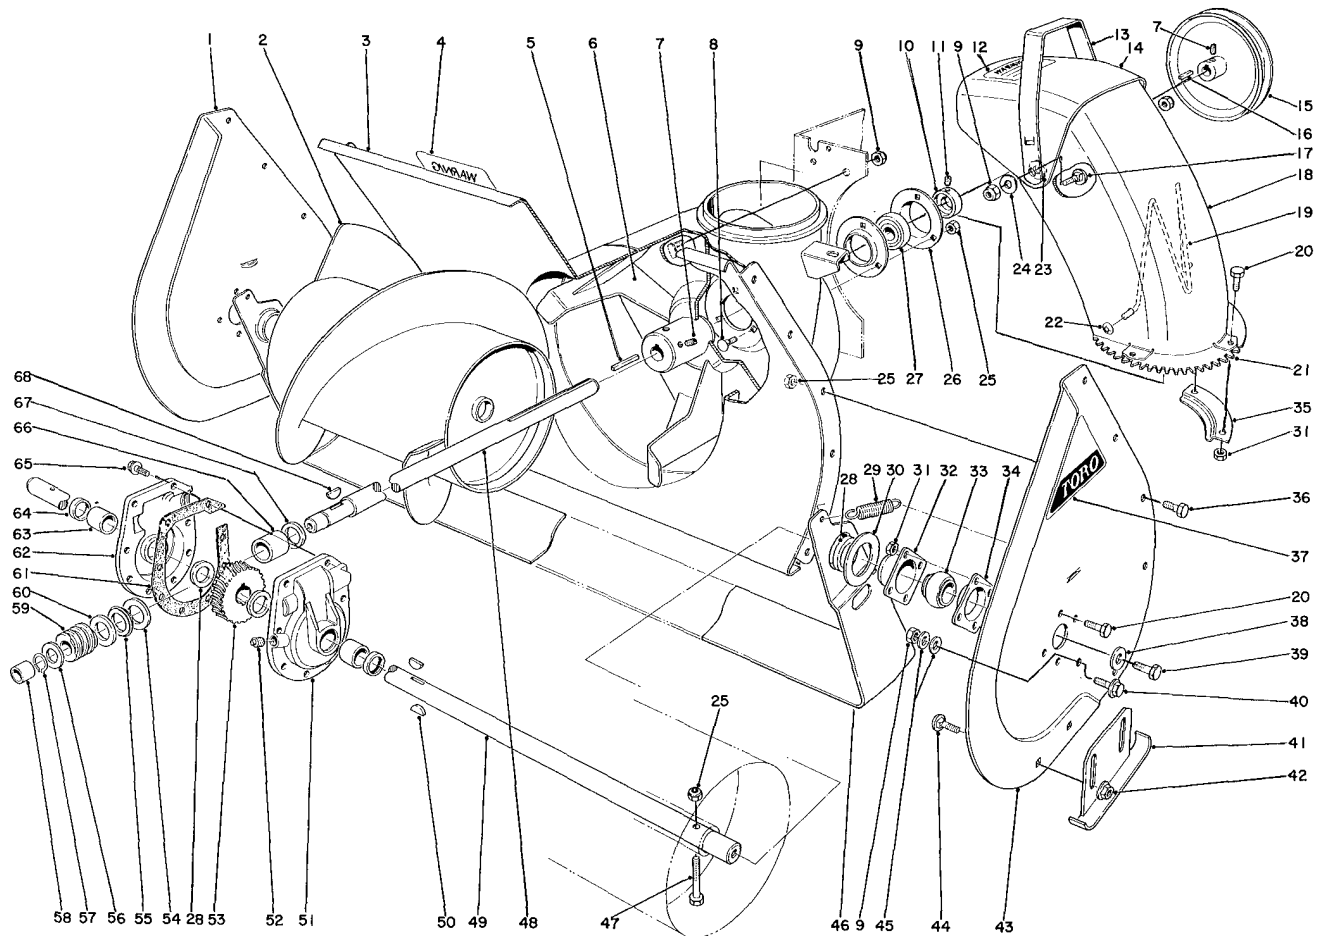

TOROMODEL NO. 31624-400001 & UP
MODEL NO. 31677-400001 & UP**PARTS
CATALOG****24" SNOWTHROWERS****AUGER ASSEMBLY**

Ref. No.	Part No.	Description	No. Used
1	20-1360	Auger Side Plate R.H.	1
2	20-1190	Auger R.H.	1
*	20-1240	Auger L.H.	1
3	20-1110	Auger Housing	1
4	10-2970	Decal, Auger Warning	1
5	6-8590	Square Key	1
6	20-1260	Impeller	1
7	3242-4	Set Screw	4
8	3230-1	Carriage Bolt	3
9	32152-2	Locknut	6
10	251-231	Locking Collar	1
11	3245-32	Set Screw	2
12	10-2980	Decal, Chute Warning	1

Ref. No.	Part No.	Description	No. Used
13	20-1410	Deflector Handle	1
14	20-1400	Chute Deflector	1
15	20-1310	Impeller Pulley	1
16	3-6857	Square Key	1
17	3231-27	Carriage Bolt	2
18	20-1390	Chute	1
19	12-2040	Chute Wire	1
20	321-3	Capscrew	12
21	20-1370	Chute Swivel Gear	1
22	3290-326	Pushnut	2
23	20-4320	Rubber Washer	2
24	3290-340	Belleville Washer	2

* Not Illustrated

Copyright 1973 By

TheToroCompany

Bloomington, Minnesota 55420 U.S.A.

AUGER ASSEMBLY (Continued)

Ref. No.	Part No.	Description	No. Used
25	32152-1	Locknut	15
26	251-229	Bearing Flange	2
27	251-224	Impeller Bearing	1
28	252-71	Thrust Bearing	4
29	5-7290	Scraper Spring	2
30	20-0300	Scraper Blade Spacer	2
31	32152-4	Locknut	12
32	20-0990	Front Bearing Flange	2
33	20-0980	Bearing	2
34	20-1000	Rear Bearing Flange	2
35	20-1380	Chute Retainer	2
36	322-2	Capscrew	10
37	17-6500	Decal	2
38	3-0750	Flatwasher	2
39	323-6	Capscrew	2
40	3234-1	Capscrew	2
41	8-8460	Auger Skid	2
42	3290-357	Flange Nut	4
43	20-1340	Auger Side Plate L.H.	1
44	3231-27	Carriage Bolt	4