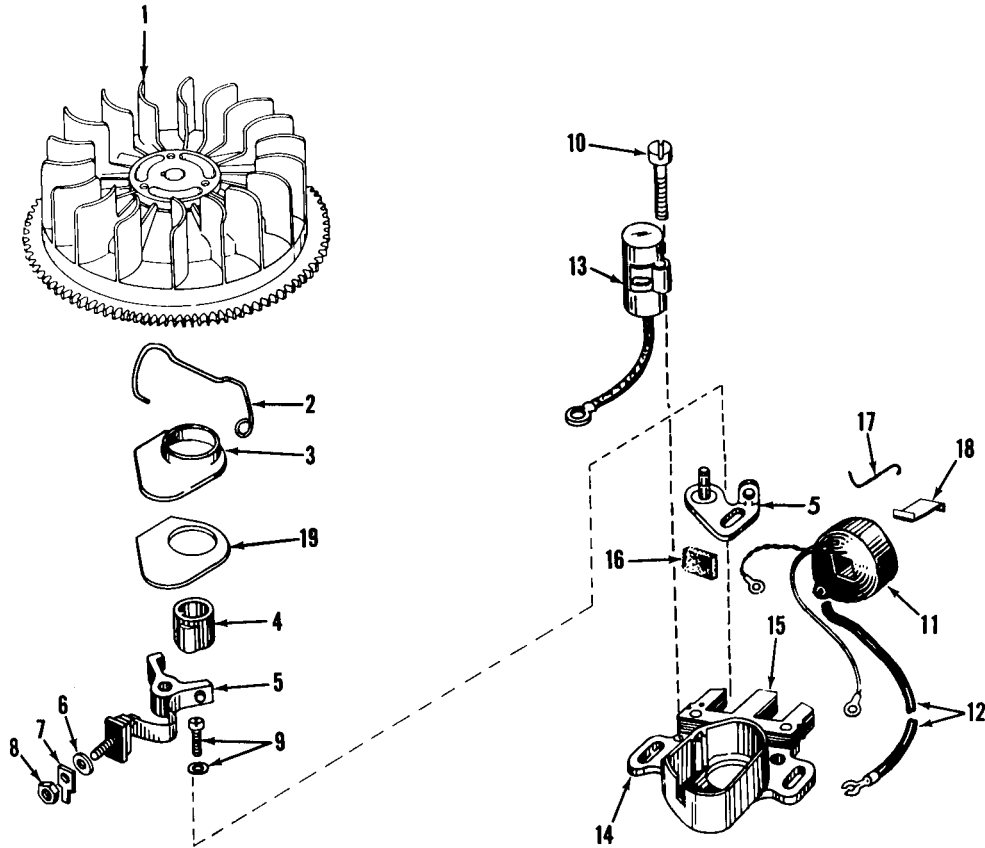

MAGNETO NO. 610694A
(5 & 7 H.P. SNOWTHROWER MODEL NO. 31624 & 31677)

Ref. No.	Part No.	Description	No. Used
1	30811	Flywheel	1
2	30551	Spring, Breaker Box	1
3	30550	Cover, Breaker Box Dust	1
4	30992	Cam, Breaker	1
5	30547A	Contact Assy., Breaker	1
6	610385	Washer, Terminal	1
7	30843	Tab, Ground Terminal	1
8	610408	Nut, Terminal	1
9	29181	Screw & Washer, Breaker	1
10	610593	Screw, Condenser Fastening	1

Ref. No.	Part No.	Description	No. Used
11	30560A	Coil Assy., (Incl. No. 12)	1
12	30554	Wire, Lead	1
13	30548A	Condenser	1
14	30545	Core & Plate	1
15	30561A	Stator Assy., (Incl. Nos. 2, 3, 5 thru 14 & 16 thru 19)	1
16	30549	Felt, Cam Wiper	1
17	31311	Clip, Coil Locking	1
18	29629	Spring, Coil Wedge	1
19	33695	Gasket, Dust Cover	1