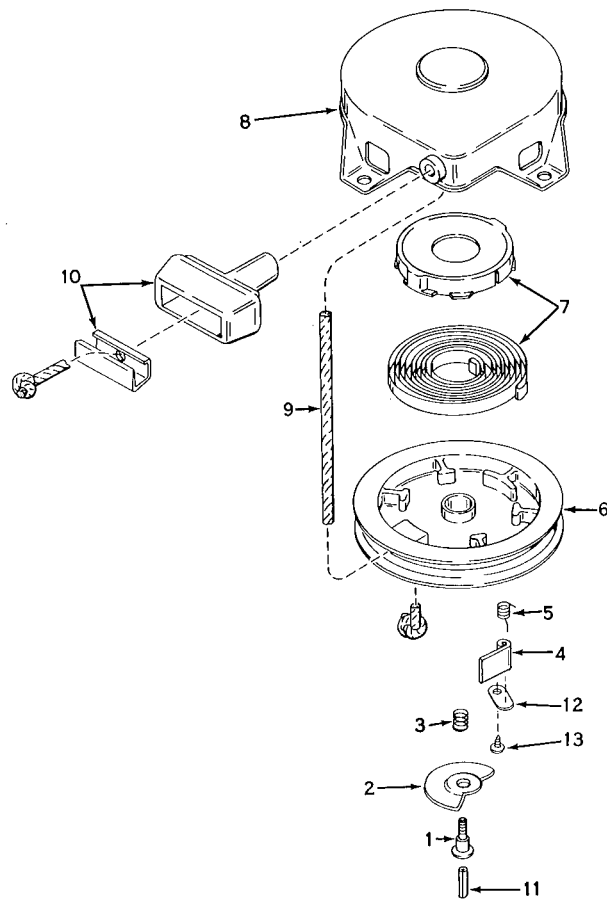

**REWIND STARTER NO. 590473
(5 & 7 H.P. SNOWTHROWER MODEL NO. 31624 & 31677)**

Ref. No.	Part No.	Description	No. Used
1	590409	Screw	1
2	590474	Cam, Dog	1
3	590411	Spring, Brake	1
4	590148	Dog, Starter	1
5	590475	Spring, Dog	1
6	590478	Pulley	1
7	590414	Spring & Keeper Assembly	1

Ref. No.	Part No.	Description	No. Used
8	590415	Housing Assembly, Starter	1
9	590386	Rope, Starter	1
10	590387	Handle Assembly, Starter	1
11	590459	Pin, Centering	1
12	590476	Retainer, Dog	1
13	590477	Screw	1