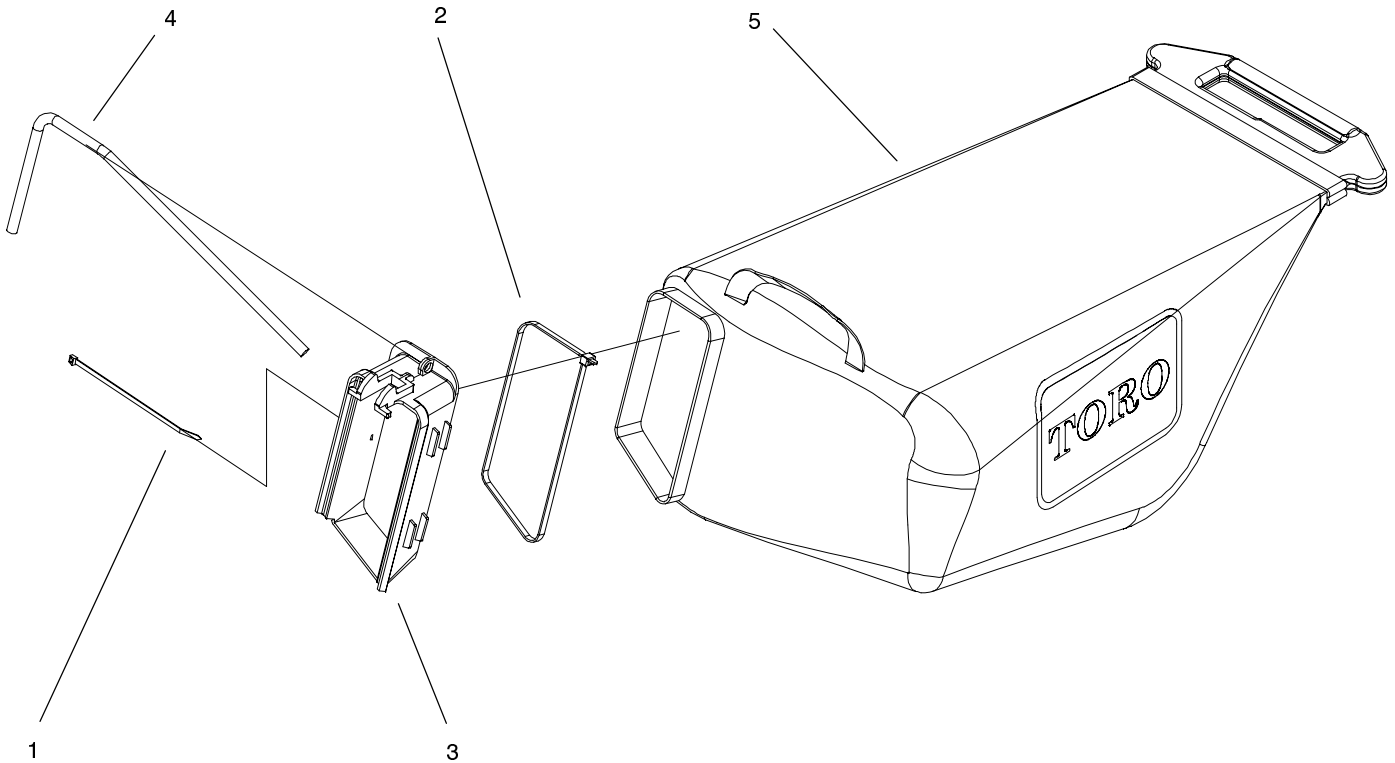

Sheet No.:A5

Grass Bag Assembly Part No. 98-2699 (Model 20023, 20023C)

Ref. No.	Part No.	Qty.	Description
1	614249	4	Tie-Strap (only on: 20023, 20023c)
2	614700	1	Tie Strap (only on: 20023, 20023c)
☆3		1	Chute-Bag,Inlet (only on: 20023, 20023c)
4	98-2693-03	1	Wire-Support,Bag (only on: 20023, 20023c)
☆5		1	Bag-Grass,Ts (only on: 20023, 20023c)
*	98-2699	1	Grass Bag ASM (only on: 20023, 20023c)

Ref. No.	Part No.	Qty.	Description

☆ Not serviced
* Not illustrated