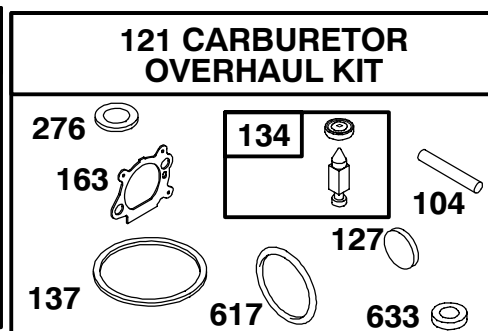

Assemblies include all parts shown in frames.

ENGINE BRIGGS & STRATTON MODEL 12H802-1776-B1

Ref. No.	Part No.	Qty.	Description	Ref. No.	Part No.	Qty.	Description
★3	299819	1	Oil Seal (Magneto Side)	★842	691031	1	O Ring Seal (Dipstick Tube)
△★7	692249	1	Cylinder Head Gasket	977	498261	1	Carburetor Gasket Set
△★9	272481	1	Breather Gasket	1095	498528	1	Valve Gasket Set
★12	692232	1	Crankcase Gasket				
★20	399781	1	Oil Seal (PTO Side)				
★51	272199	1	Intake Gasket				
●104	691242	1	Float Hinge Pin				
121	498260	1	Carburetor Overhaul Kit				
●127	694468	1	Welch Plug				
●134	398188	1	Needle/Seat Kit				
●◆137	693981	1	Float Bowl Gasket				
★◆163	272653	1	Air Cleaner Gasket				
●276	271716	1	Sealing Washer				
358	497316	1	Engine Gasket Set				
★524	692296	1	Dipstick Tube Seal				
★585	691879	1	Breather Passage Gasket				
●◆617	270344	1	O Ring Seal (Intake Manifold)				
●◆633	691321	1	Choke Throttle Shaft Seal				
★668	493823	1	Spacer (Includes 2)				

△ Included in Valve Gasket Set-Ref. 1095.

★ Included in Engine Gasket Set-Ref. 358.

● Included in Carburetor Overhaul Kit-Ref. 121.

◆ Included in Carburetor Gasket Set-Ref. 977.