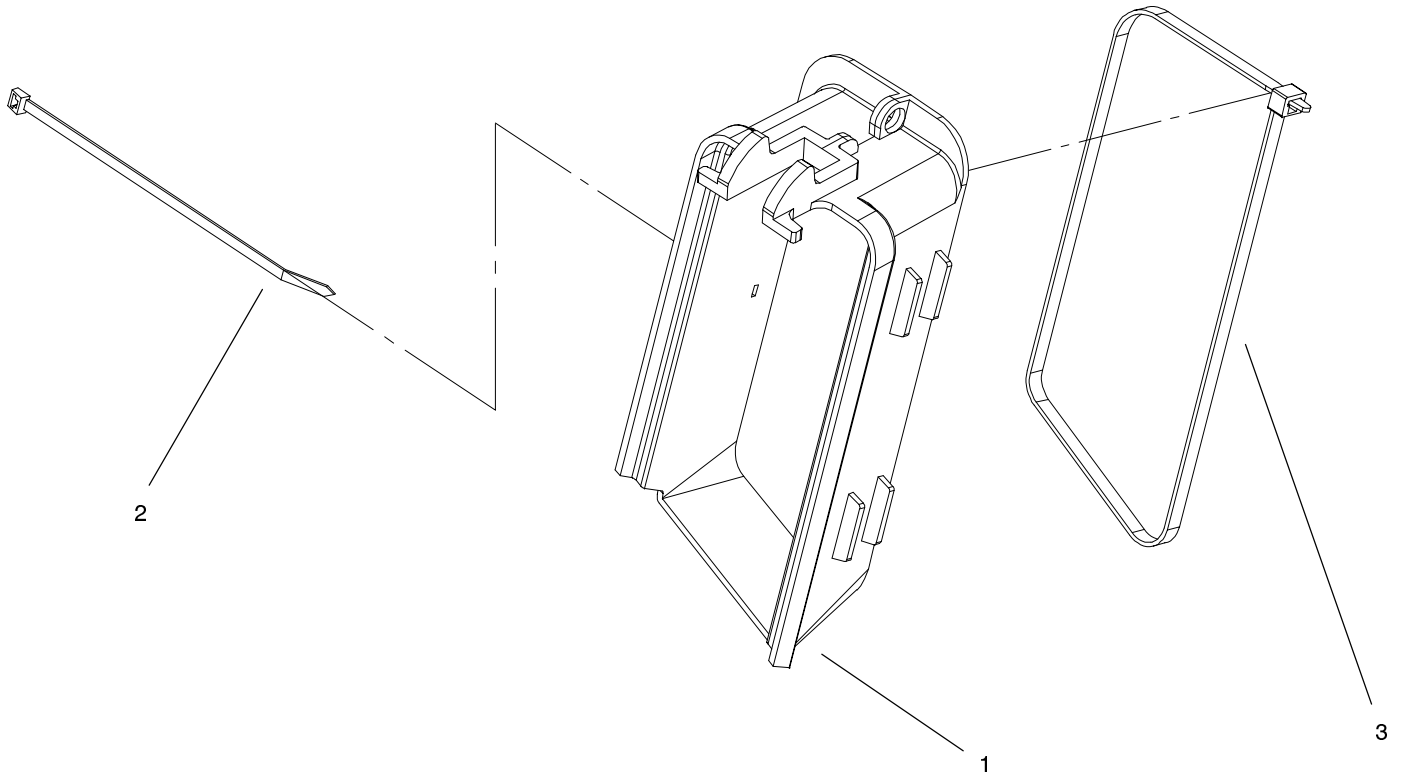

Sheet No.:A4

Bag Chute Assembly Part No. 104-7951 (Model 20023, 20023C)

Ref. No.	Part No.	Qty.	Description
☆1		1	Chute-Bag, Inlet (only on: 20023, 20023c)
2	614249	4	Tie-Strap (only on: 20023, 20023c)
3	614700	1	Tie Strap (only on: 20023, 20023c)
*	104-7951	1	Bag Chute ASM (only on: 20023, 20023c)

Ref. No.	Part No.	Qty.	Description

☆ Not serviced
* Not illustrated