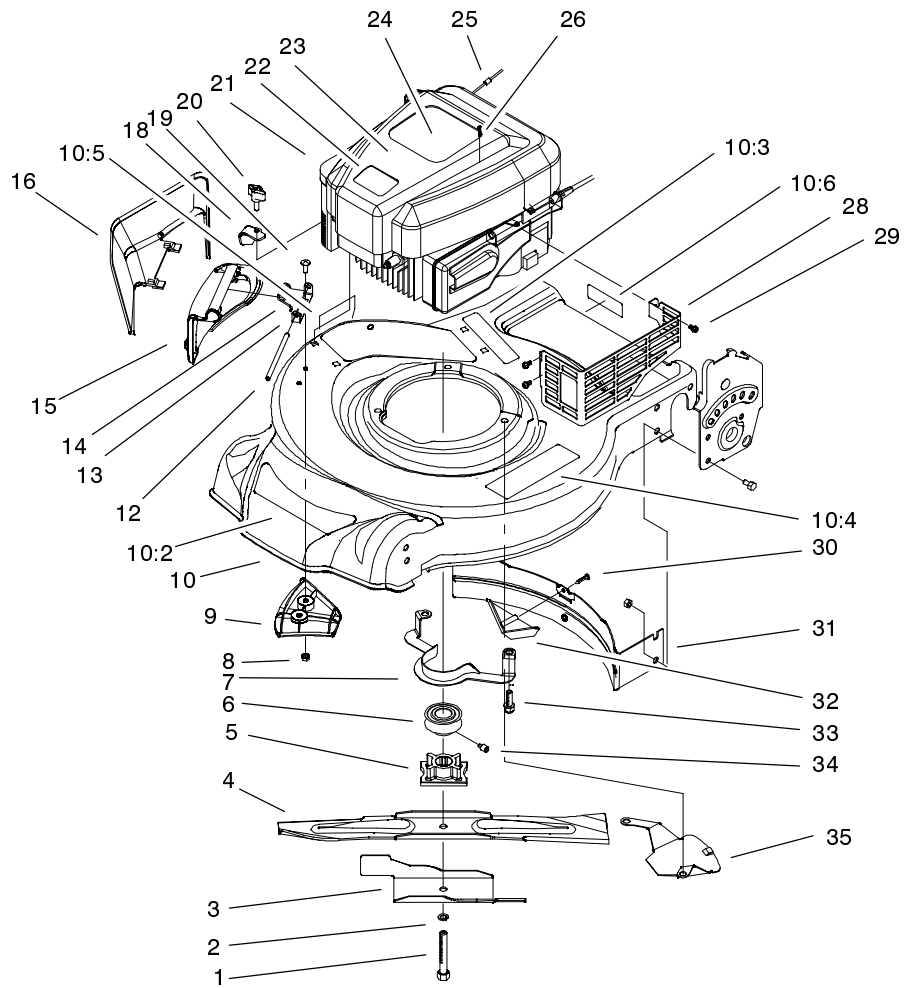

Sheet No.:5

Quantum Engine Assembly (cont.)

Ref. No.	Part No.	Qty.	Description
33	95-1726	3	Screw-, Tapite W/Patch
34	104-0214	1	Screw-Set, Cone Point
35	93-4196-03	1	Shield - Grass

Ref. No.	Part No.	Qty.	Description