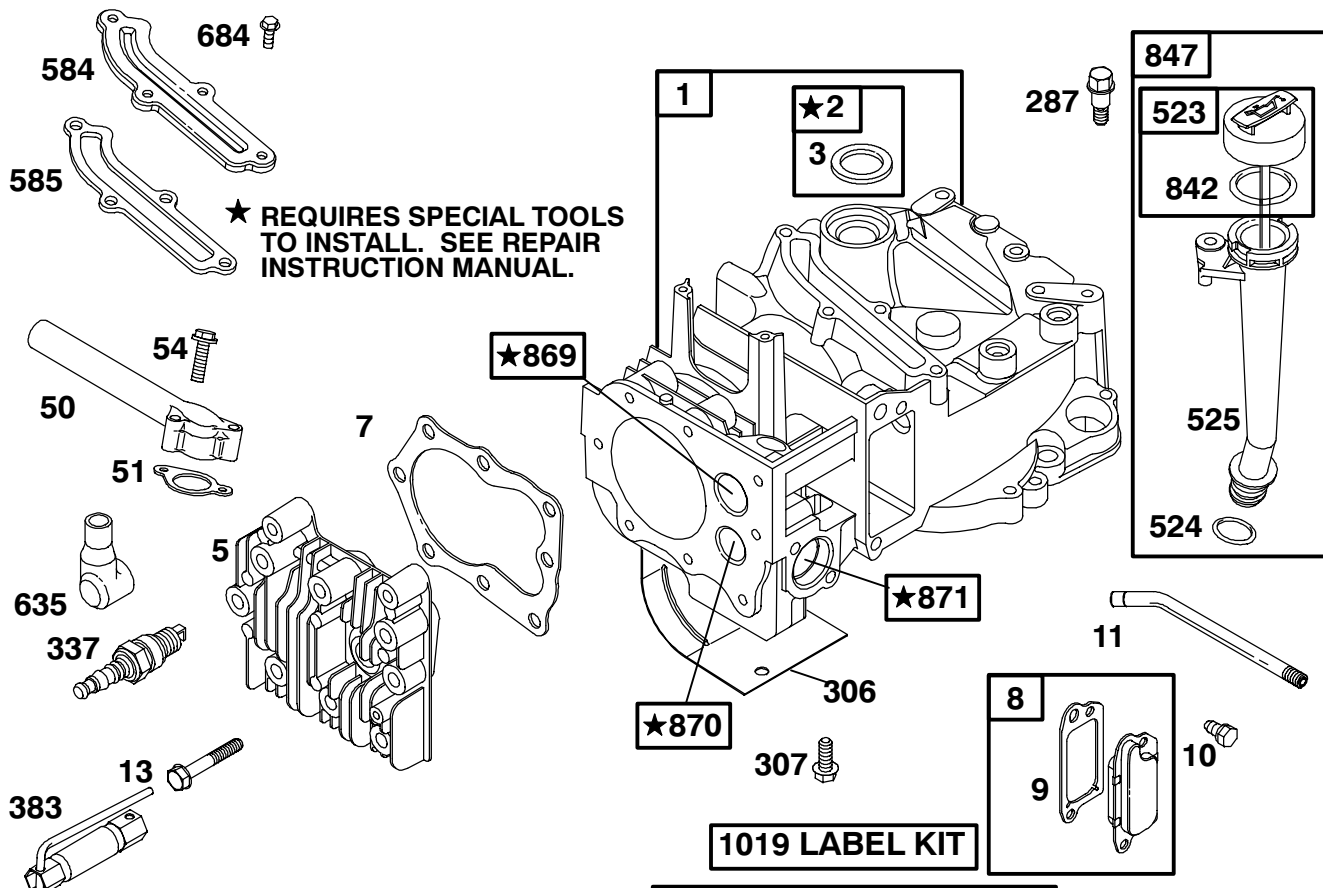

Assemblies include all parts shown in frames.

ENGINE BRIGGS & STRATTON MODEL 12H802-1776-B1

Ref. No.	Part No.	Qty.	Description
1	493260	1	Cylinder Assembly
2	399269	1	Bearing/Seal Kit (Magneto Side)
★3	299819	1	Oil Seal (Magneto Side)
5	691160	1	Cylinder Head
Δ★7	692249	1	Cylinder Head Gasket
8	695250	1	Breather Assembly
Δ★9	272481	1	Breather Gasket
10	691125	1	Screw (Breather Assembly)
11	691781	1	Breather Tube
13	690912	1	Screw (Cylinder Head)
50	497465	1	Intake Manifold
★51	272199	1	Intake Gasket
54	691650	1	Screw (Intake Manifold)
287	690940	1	Screw (Dipstick Tube)
306	690450	1	Cylinder Shield
307	690345	1	Screw (Cylinder Shield)
337	802592	1	Sparkplug
383	89838	1	Sparkplug Wrench
523	495264	1	Dipstick
★524	692296	1	Dipstick Tube Seal
525	495265	1	Dipstick Tube

Ref. No.	Part No.	Qty.	Description
584	692342	1	Breather Passage Cover
★585	691879	1	Breather Passage Gasket
635	66538	1	Sparkplug Boot
684	690345	1	Screw (Breather Passage Cover)
★842	691031	1	O Ring Seal (Dipstick Tube)
847	692017	1	Dipstick/Tube Assembly
869	691155	1	Valve Seat (Intake)
870	690380	1	Valve Seat (Exhaust)
871	262001	1	Guide Bushing (Exhaust)
	63709	1	Guide Bushing (Intake)
1019	494256	1	Label Kit
1058	274783	1	Owner's Manual

Δ Included in Valve Gasket Set-Ref. 1095.
★ Included in Engine Gasket Set-Ref. 358.

● Included in Carburetor Overhaul Kit-Ref. 121.
◆ Included in Carburetor Gasket Set-Ref. 977