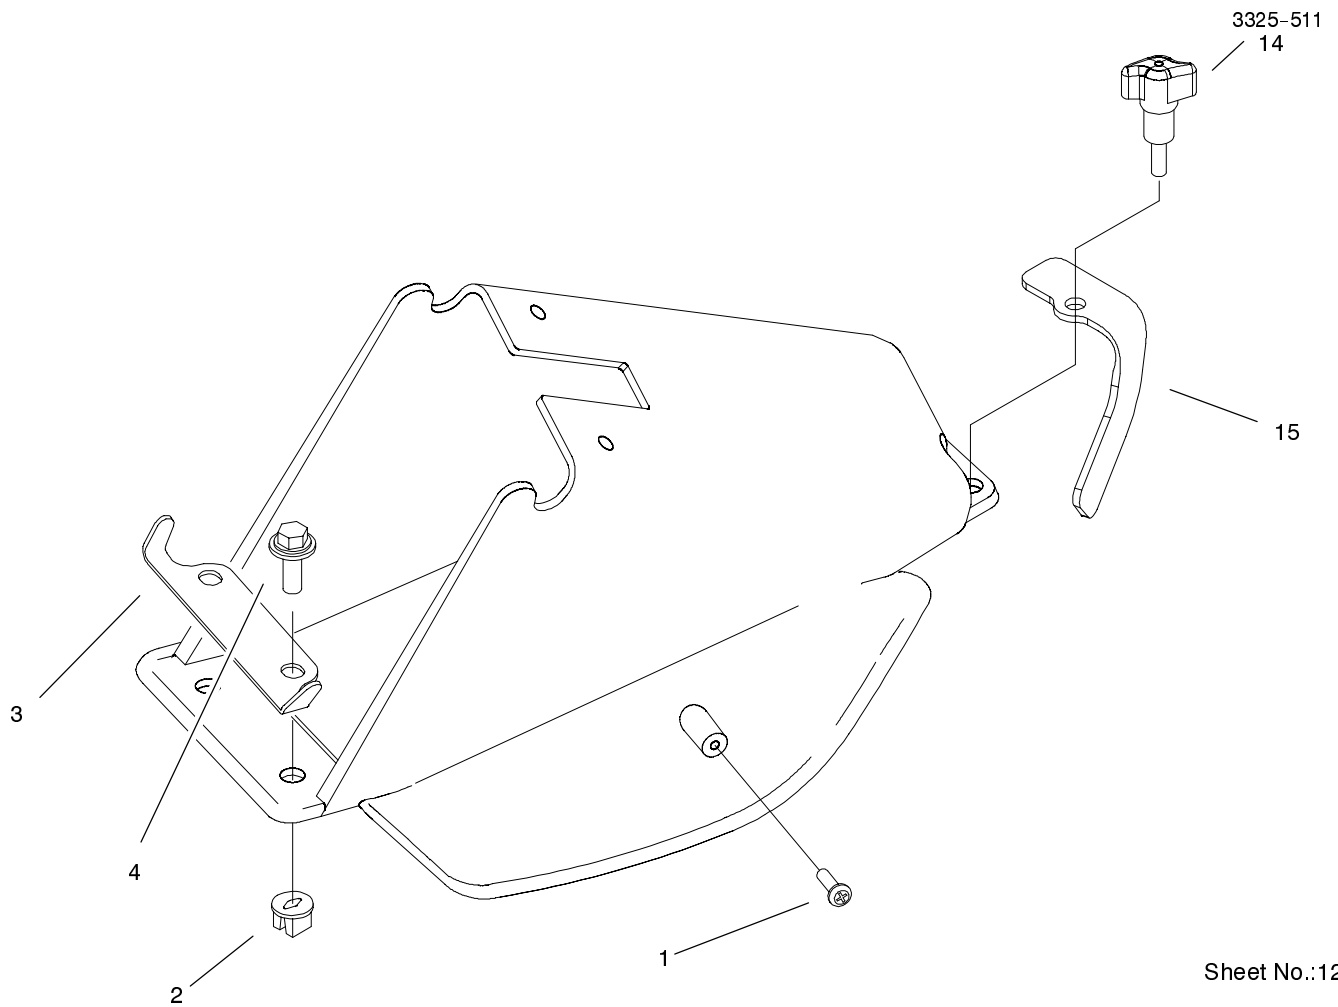

Sheet No.:12

Tunnel Assembly (Model 20023 & 20023C)

Ref. No.	Part No.	Qty.	Description
1	32144-111	1	Screw-PPH (only on: 20023, 20023c)
2	93-0242	4	Grommet (only on: 20023, 20023c)
3	98-2694-01	1	Bracket-Mount, Chute (only on: 20023, 20023c)
4	46-6811	3	Screw-HWH (only on: 20023, 20023c)
14	100-1590	1	Knob (only on: 20023, 20023c)
15	100-1589-03	1	Clamp-Door (only on: 20023, 20023c)

Ref. No.	Part No.	Qty.	Description