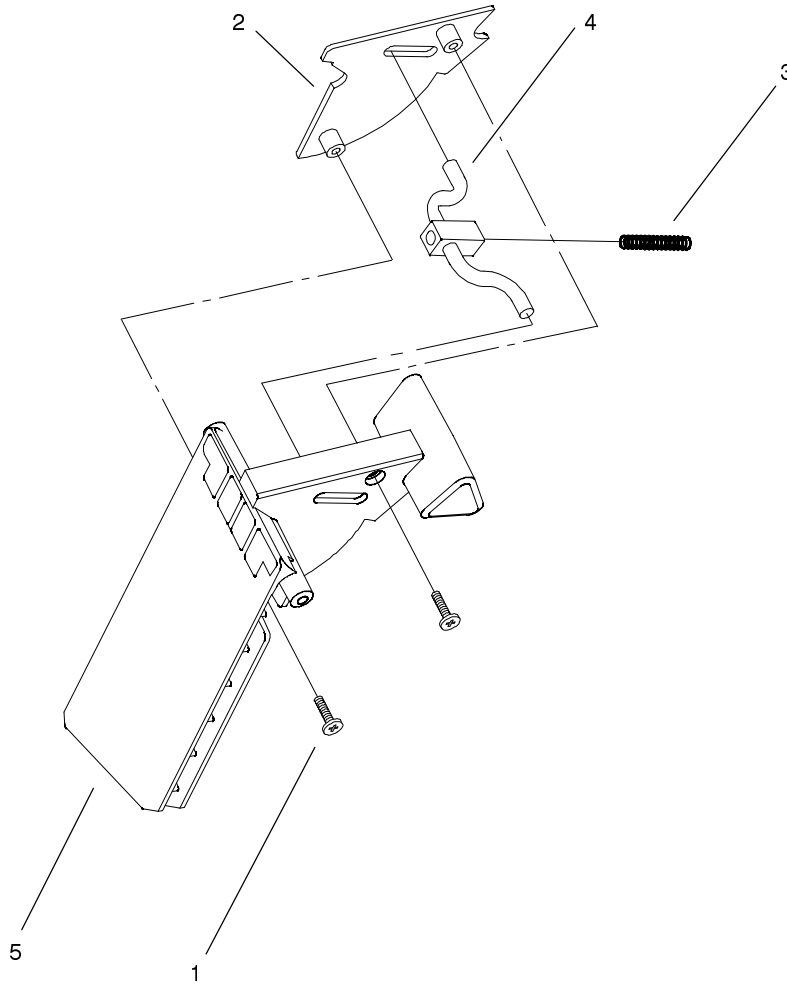

Sheet No.:A3

Discharge Door Assembly Part No. 93-0273 (Model 20023, 20023C)

Ref. No.	Part No.	Qty.	Description	Ref. No.	Part No.	Qty.	Description
1	32144-32	2	Screw (only on: 20023, 20023c)				
2	33-0441	1	Door Cover (only on: 20023, 20023c)				
3	33-0450	1	Spring-Compression, Latch (only on: 20023, 20023c)				
4	88-1800	1	Latch-Door (only on: 20023, 20023c)				
5	93-0264	1	Door - Discharge (only on: 20023, 20023c)				
*	93-0273	1	ASM - Discharge Door (only on: 20023, 20023c)				

* Not illustrated