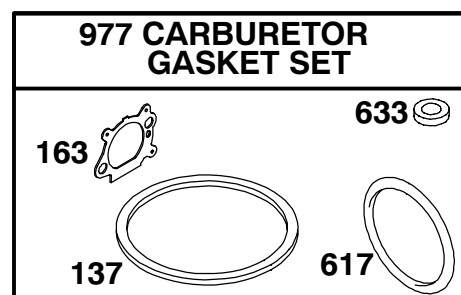

Assemblies include all parts shown in frames.

ENGINE BRIGGS & STRATTON MODEL 12H802-1776-B1

Ref. No.	Part No.	Qty.	Description	Ref. No.	Part No.	Qty.	Description
★3	299819	1	Oil Seal (Magneto Side)	★842	691031	1	O Ring Seal (Dipstick Tube)
△★7	692249	1	Cylinder Head Gasket	977	498261	1	Carburetor Gasket Set
△★9	272481	1	Breather Gasket	1095	498528	1	Valve Gasket Set
★12	692232	1	Crankcase Gasket				
★20	399781	1	Oil Seal (PTO Side)				
★51	272199	1	Intake Gasket				
●104	691242	1	Float Hinge Pin				
121	498260	1	Carburetor Overhaul Kit				
●127	694468	1	Welch Plug				
●134	398188	1	Needle/Seat Kit				
●◆137	693981	1	Float Bowl Gasket				
★◆163	272653	1	Air Cleaner Gasket				
●276	271716	1	Sealing Washer				
358	497316	1	Engine Gasket Set				
★524	692296	1	Dipstick Tube Seal				
★585	691879	1	Breather Passage Gasket				
●◆617	270344	1	O Ring Seal (Intake Manifold)				
●◆633	691321	1	Choke Throttle Shaft Seal				
★668	493823	1	Spacer (Includes 2)				

△ Included in Valve Gasket Set-Ref. 1095.

★ Included in Engine Gasket Set-Ref. 358.

● Included in Carburetor Overhaul Kit-Ref. 121.

◆ Included in Carburetor Gasket Set-Ref. 977.