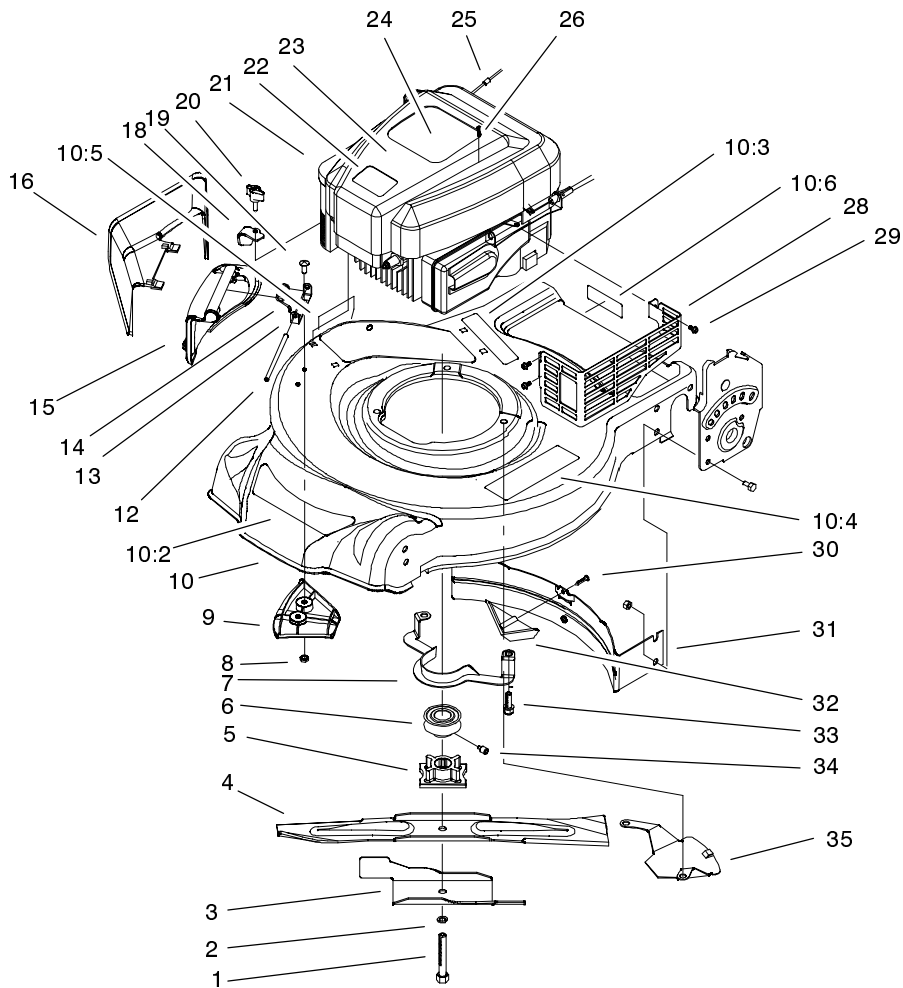

Sheet No.:5

Quantum Engine Assembly

Ref. No.	Part No.	Qty.	Description
1	95-1748	1	Screw-Blade
2	3253-22	1	Washer-Lock
3	93-0219-03	1	Accelerator
4	93-0241-03	1	Blade - Steel Deck
5	104-1008	1	Retainer-Blade
6	95-1878	1	Pulley
7	92-1024-03	1	Guide-Belt
8	32128-32	2	Nut-HHF
9	99-6349	1	Baffle
10	99-5236	1	Housing Sp Steel (only on: 20022, 20023)
10	104-7638	1	Housing (only on: 20023c)
10:2	99-6011	1	Decal - Deck
10:3	99-6018	1	Decal - Warning (only on: 20022, 20023)
10:3	104-7629	1	Decal-Warning (only on: 20023c)
10:4	104-7627	1	Decal-Warning (only on: 20023c)
10:4	93-0248	1	Decal - Warning (only on: 20022, 20023)
10:5	56-6270	1	Danger Decal(Fr/E) (only on: 20023c)
10:5	43-8480	1	Decal-Danger (only on: 20022, 20023)

Ref. No.	Part No.	Qty.	Description
10:6	104-7628	1	Decal-Manual,Toro (only on: 20023c)
12	99-5291	1	Rod-Cover
13	99-5292	1	Bracket-Cover
14	99-5293	1	Spring-Torsion
15	99-5294	1	Cover-Side
16	99-5295	1	Chute-Side
18	100-1589-03	1	Clamp-Door (only on: 20022)
19	3229-11	2	Screw-CARR
20	98-8332	1	Knob (only on: 20022)
☆21		1	Engine-Briggs & Stratton Model 12H802-1776-B1
22	98-3206	1	Nameplate - Toro
23	93-0243	1	Shroud-Quantum Wedge
24	99-6013	1	Decal - Recoil
25	2210-316	1	Stop-Rope
26	32144-121	2	Screw-PPH
28	104-7577-03	1	Shield-Muffler
29	32144-1	3	Screw-Taptite
30	93-0231	1	Screw - PPH
31	93-0223-03	1	Baffle - Rear
32	93-0217	1	Kicker - Rear

☆ Not serviced