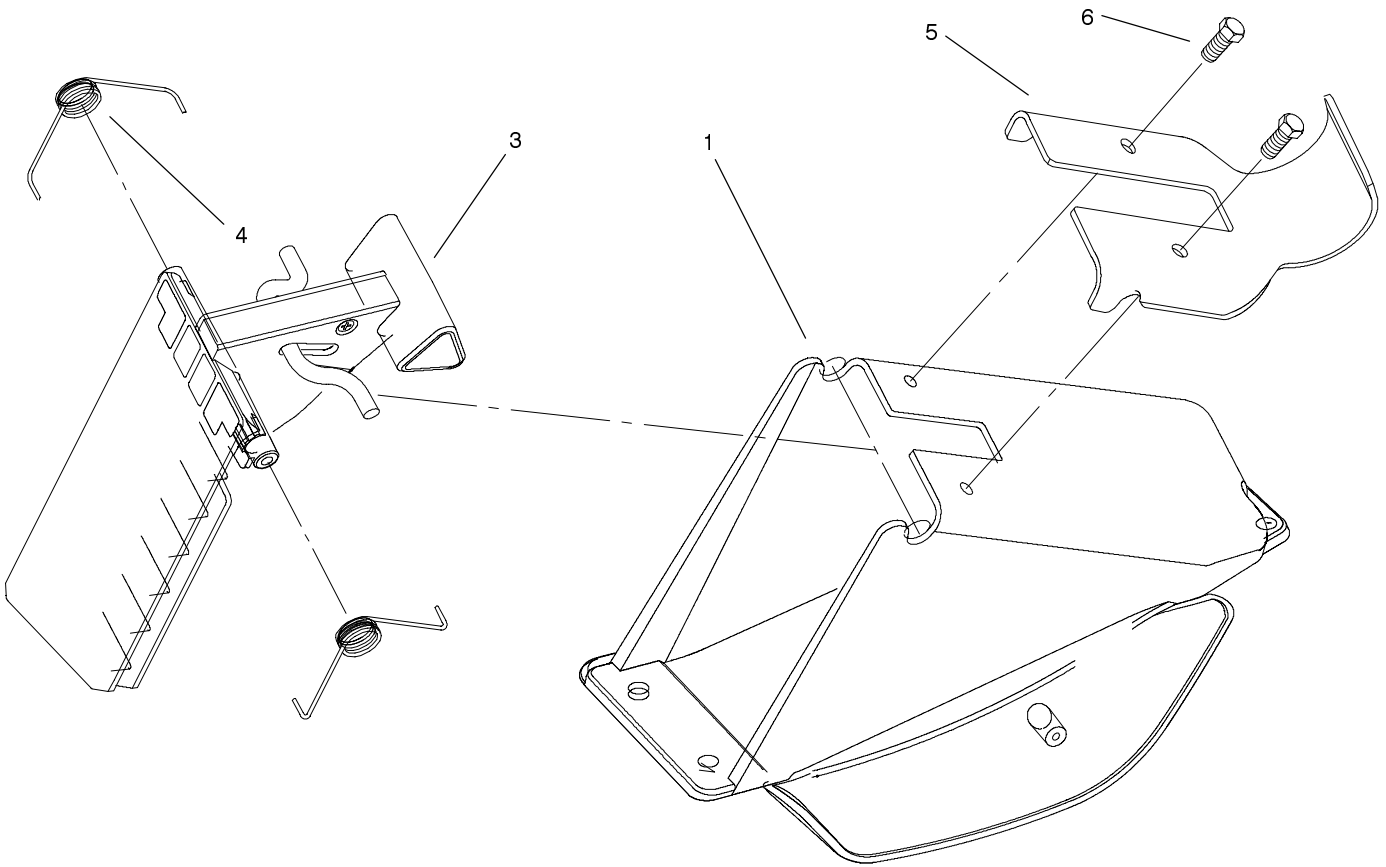

Ref. No.	Part No.	Qty.	Description
27	99-6339	1	Cover-Handle
28	99-1592	1	Spring-Torsion, RH
29	99-6016	1	Decal - Personal Pace

Sheet No.:12

Tunnel Assembly (Model 20023 & 20023C)

Ref. No.	Part No.	Qty.	Description
1	32144-111	1	Screw-PPH (only on: 20023, 20023c)
2	93-0242	4	Grommet (only on: 20023, 20023c)
3	98-2694-01	1	Bracket-Mount, Chute (only on: 20023, 20023c)
4	46-6811	3	Screw-HWH (only on: 20023, 20023c)
14	100-1590	1	Knob (only on: 20023, 20023c)
15	100-1589-03	1	Clamp-Door (only on: 20023, 20023c)

Ref. No.	Part No.	Qty.	Description

Sheet No.:A2

Discharge Chute Assembly Part No. 93-0274 (Model 20023, 20023C)

Ref. No.	Part No.	Qty.	Description
1	93-0263	1	Chute - Discharge (only on: 20023, 20023c)
3	93-0273	1	ASM - Discharge Door (only on: 20023, 20023c)
4	88-1090	2	Spring-Door, RH (only on: 20023, 20023c)
5	98-2695	1	Plate-Discharge Chute (only on: 20023, 20023c)
6	46-8090	2	Screw-Plastite (only on: 20023, 20023c)
*	93-0274	1	ASM - Discharge Chute (only on: 20023, 20023c)