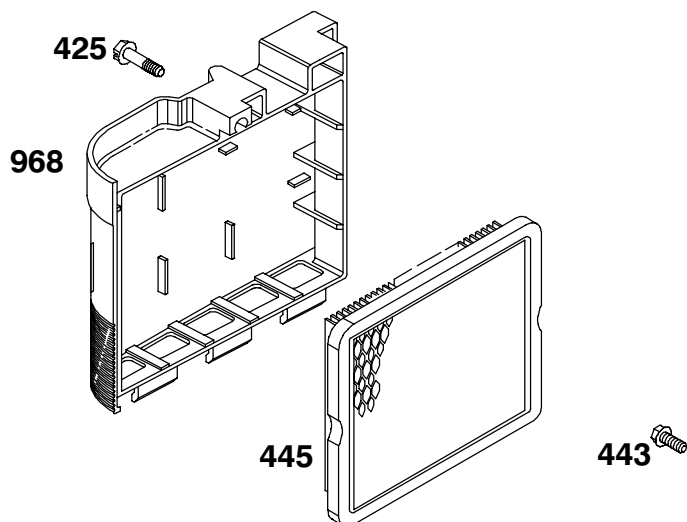

Assemblies include all parts shown in frames.

ENGINE BRIGGS & STRATTON MODEL 12H802-1776-B1

Ref. No.	Part No.	Qty.	Description
159	691753	1	Air Cleaner Primer Bracket
★◆163	272653	1	Air Cleaner Gasket
425	690670	1	Screw (Air Cleaner Cover)
443	692523	1	Screw (Air Cleaner Primer Base)
445	491588	1	Air Cleaner Cartridge Filter
529	691923	1	Grommet
966	496116	1	Air Cleaner Primer Base
968	692298	1	Air Cleaner Cover
970	691669	1	Screw (Air Cleaner Primer Bracket)
976	694395	1	Carburetor Primer

Ref. No.	Part No.	Qty.	Description

△ Included in Valve Gasket Set-Ref. 1095.

★ Included in Engine Gasket Set-Ref. 358.

● Included in Carburetor Overhaul Kit-Ref. 121.

◆ Included in Carburetor Gasket Set-Ref. 977.