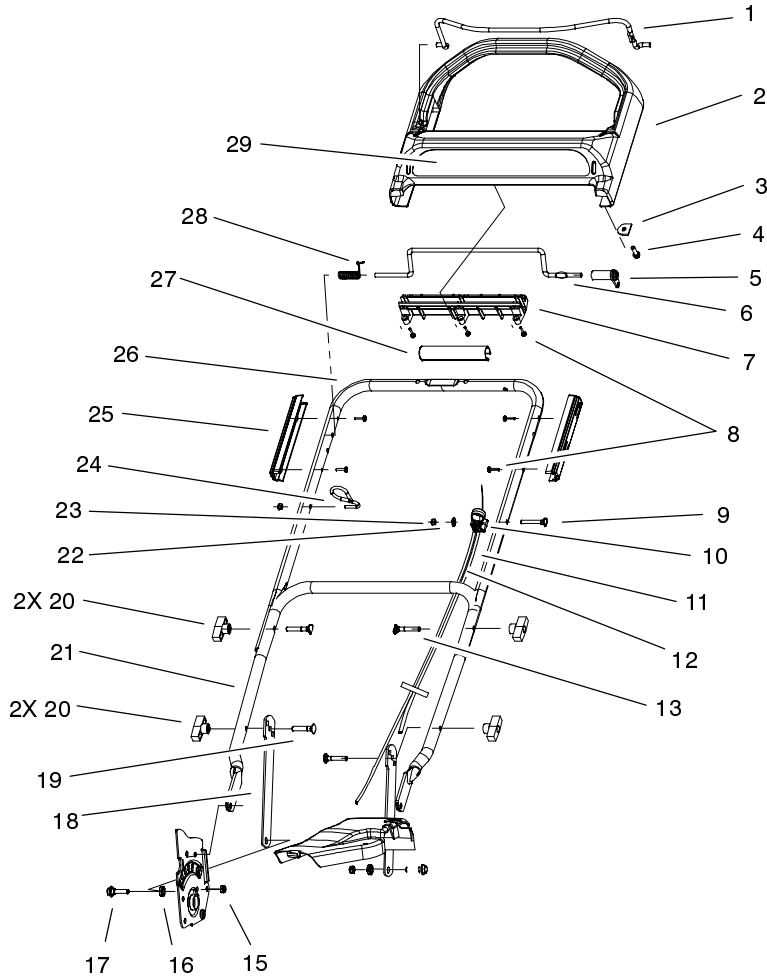

Ref. No.	Part No.	Qty.	Description
19	614426	2	Washer-Stepped
20	93-0232	1	V-Belt

Sheet No.:5

Quantum Engine Assembly

Ref. No.	Part No.	Qty.	Description
1	95-1748	1	Screw-Blade
2	3253-22	1	Washer-Lock
3	93-0219-03	1	Accelerator
4	93-0241-03	1	Blade - Steel Deck
5	104-1008	1	Retainer-Blade
6	95-1878	1	Pulley
7	92-1024-03	1	Guide-Belt
8	32128-32	2	Nut-HHF
9	99-6349	1	Baffle
10	99-5236	1	Housing Sp Steel (only on: 20022, 20023)
10	104-7638	1	Housing (only on: 20023c)
10:2	99-6011	1	Decal - Deck
10:3	99-6018	1	Decal - Warning (only on: 20022, 20023)
10:3	104-7629	1	Decal-Warning (only on: 20023c)
10:4	104-7627	1	Decal-Warning (only on: 20023c)
10:4	93-0248	1	Decal - Warning (only on: 20022, 20023)
10:5	56-6270	1	Danger Decal(Fr/E) (only on: 20023c)
10:5	43-8480	1	Decal-Danger (only on: 20022, 20023)

☆ Not serviced

Sheet No.:5

Quantum Engine Assembly (cont.)

Ref. No.	Part No.	Qty.	Description
33	95-1726	3	Screw-, Tapite W/Patch
34	104-0214	1	Screw-Set, Cone Point
35	93-4196-03	1	Shield - Grass

Ref. No.	Part No.	Qty.	Description

Sheet No.:10

Handle Assembly

Ref. No.	Part No.	Qty.	Description
1	99-1593-03	1	Bail-Brake
2	99-1582	1	Handle-Control
3	99-1595	1	Retainer-Cable, Brake
4	46-8091	1	Screw-HWH
5	99-1589	1	Lever-Traction
6	99-1588	1	Bar-Control, Traction
7	99-6008	1	Retainer-Control Rod, Traction
8	94-4496	10	Screw-PPH
9	95-4453	1	Screw-Handle
10	99-5239	1	Anchor-Cable
11	99-1510	1	Cable-Traction
12	99-1509	1	Cable-Brake
13	92-2260	2	Screw-Handle
15	3296-72	2	Nut-Lock, NI
16	3-3287	2	Spacer-Latch, Handle
17	99-5284	2	Bolt-Shoulder
18	99-5247-03	2	Support-Handle
19	99-6019	2	Screw-CARR
20	98-7134	4	Knob-Handle
21	99-5246-05	1	Handle-Lower
22	3256-1	1	Washer-Flat
23	3296-73	2	Nut-Lock, NI
24	86-9671	1	Guide-Rope
25	99-1590	2	Guide-Handle, Control
26	99-1596-05	1	Handle-Upper