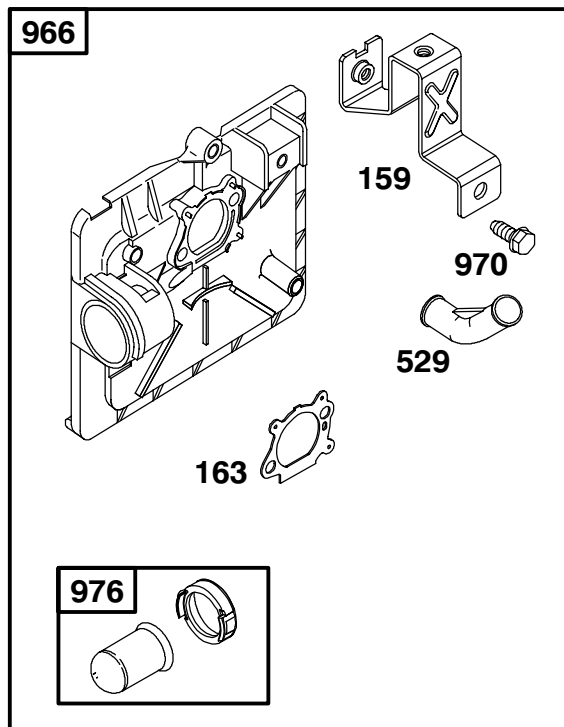

Assemblies include all parts shown in frames.

ENGINE BRIGGS & STRATTON MODEL 12H802-1776-B1

Ref. No.	Part No.	Qty.	Description
159	691753	1	Air Cleaner Primer Bracket
★◆163	272653	1	Air Cleaner Gasket
425	690670	1	Screw (Air Cleaner Cover)
443	692523	1	Screw (Air Cleaner Primer Base)
445	491588	1	Air Cleaner Cartridge Filter
529	691923	1	Grommet
966	496116	1	Air Cleaner Primer Base
968	692298	1	Air Cleaner Cover
970	691669	1	Screw (Air Cleaner Primer Bracket)
976	694395	1	Carburetor Primer

Ref. No.	Part No.	Qty.	Description

△ Included in Valve Gasket Set-Ref. 1095.

★ Included in Engine Gasket Set-Ref. 358.

● Included in Carburetor Overhaul Kit-Ref. 121.

◆ Included in Carburetor Gasket Set-Ref. 977.