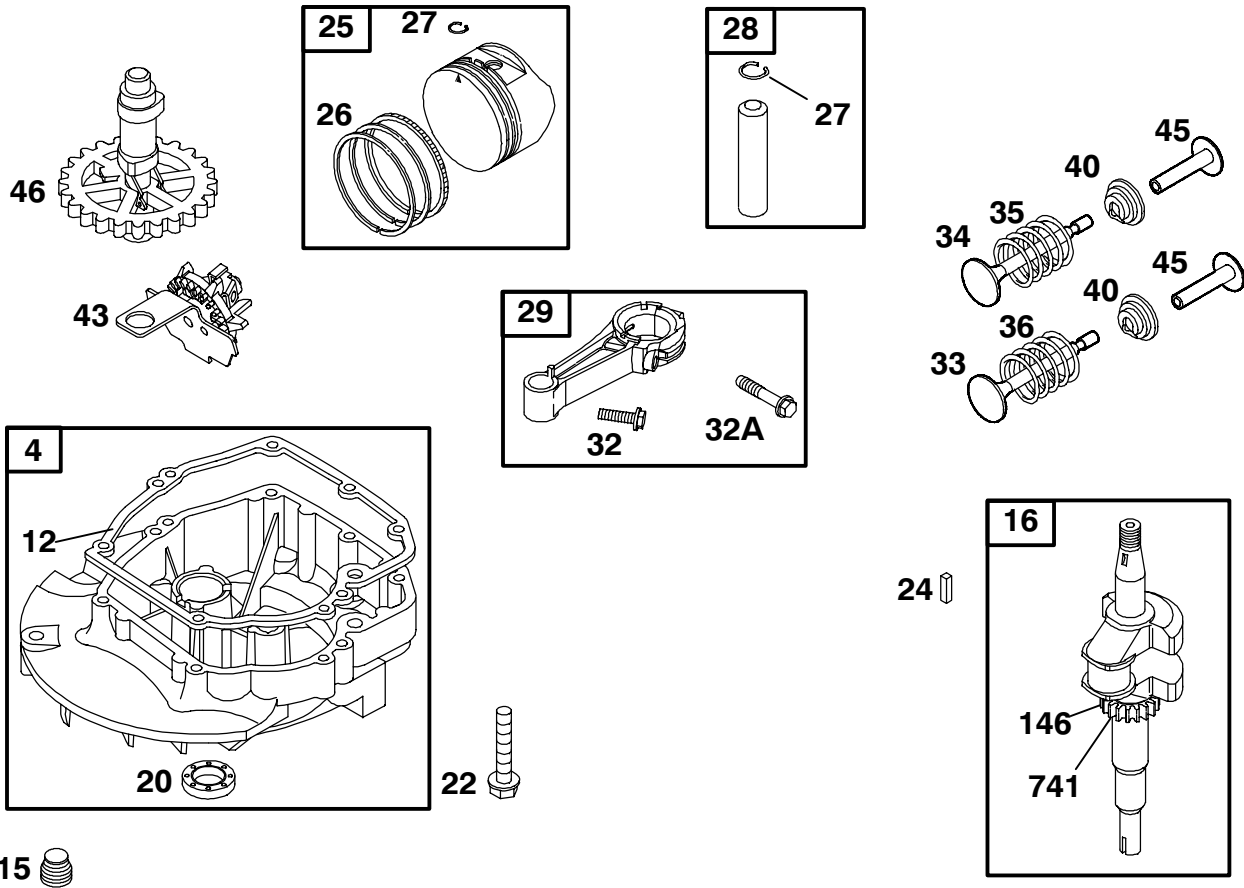

Assemblies include all parts shown in frames.

ENGINE BRIGGS & STRATTON MODEL 12H802-1776-B1

Ref. No.	Part No.	Qty.	Description
4	493279	1	Engine Sump
★12	692232	1	Crankcase Gasket
15	691680	1	Oil Drain Plug
16	696009	1	Crankshaft
★20	399781	1	Oil Seal (PTO Side)
22	691092	1	Screw (Engine Sump)
24	222698	1	Flywheel Key
25	499429	1	Piston Assembly (Standard)
	499430	1	Piston Assembly (.010" Oversize)
	499431	1	Piston Assembly (.020" Oversize)
	499432	1	Piston Assembly (.030" Oversize)
26	499425	1	Ring Set (Standard)
	499426	1	Ring Set (.010" Oversize)
	499427	1	Ring Set (.020" Oversize)
	499428	1	Ring Set (.030" Oversize)
27	691866	1	Piston Pin Lock
28	499423	1	Piston Pin (Standard)
	298908	1	Piston Pin (.005" O.S.)

Ref. No.	Part No.	Qty.	Description
29	499424	1	Connecting Rod (Standard)
32	691664	1	Screw (Connecting Rod)
32A	695759	1	Screw (Connecting Rod)
33	262651	1	Exhaust Valve
34	262652	1	Intake Valve
35	691270	1	Valve Spring (Intake)
36	691270	1	Valve Spring (Exhaust)
40	692194	1	Valve Retainer
43	691997	1	Governor/Oil Slinger
45	690548	1	Valve Keeper
46	691449	1	Camshaft
146	690979	1	Timing Key
741	691830	1	Timing Gear

△ Included in Valve Gasket Set-Ref. 1095.

★ Included in Engine Gasket Set-Ref. 358.

● Included in Carburetor Overhaul Kit-Ref. 121.

◆ Included in Carburetor Gasket Set-Ref. 977.