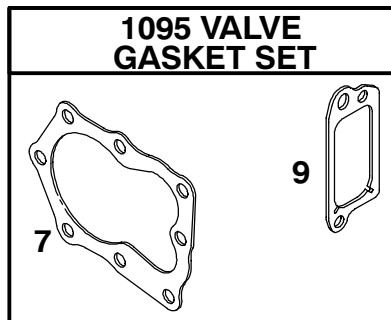

Assemblies include all parts shown in frames.

ENGINE BRIGGS & STRATTON MODEL 12H802-1776-B1

Ref. No.	Part No.	Qty.	Description	Ref. No.	Part No.	Qty.	Description
★3	299819	1	Oil Seal (Magneto Side)	★842	691031	1	O Ring Seal (Dipstick Tube)
△★7	692249	1	Cylinder Head Gasket	977	498261	1	Carburetor Gasket Set
△★9	272481	1	Breather Gasket	1095	498528	1	Valve Gasket Set
★12	692232	1	Crankcase Gasket				
★20	399781	1	Oil Seal (PTO Side)				
★51	272199	1	Intake Gasket				
●104	691242	1	Float Hinge Pin				
121	498260	1	Carburetor Overhaul Kit				
●127	694468	1	Welch Plug				
●134	398188	1	Needle/Seat Kit				
●◆137	693981	1	Float Bowl Gasket				
★◆163	272653	1	Air Cleaner Gasket				
●276	271716	1	Sealing Washer				
358	497316	1	Engine Gasket Set				
★524	692296	1	Dipstick Tube Seal				
★585	691879	1	Breather Passage Gasket				
●◆617	270344	1	O Ring Seal (Intake Manifold)				
●◆633	691321	1	Choke Throttle Shaft Seal				
★668	493823	1	Spacer (Includes 2)				

△ Included in Valve Gasket Set-Ref. 1095.

★ Included in Engine Gasket Set-Ref. 358.

● Included in Carburetor Overhaul Kit-Ref. 121.

◆ Included in Carburetor Gasket Set-Ref. 977.