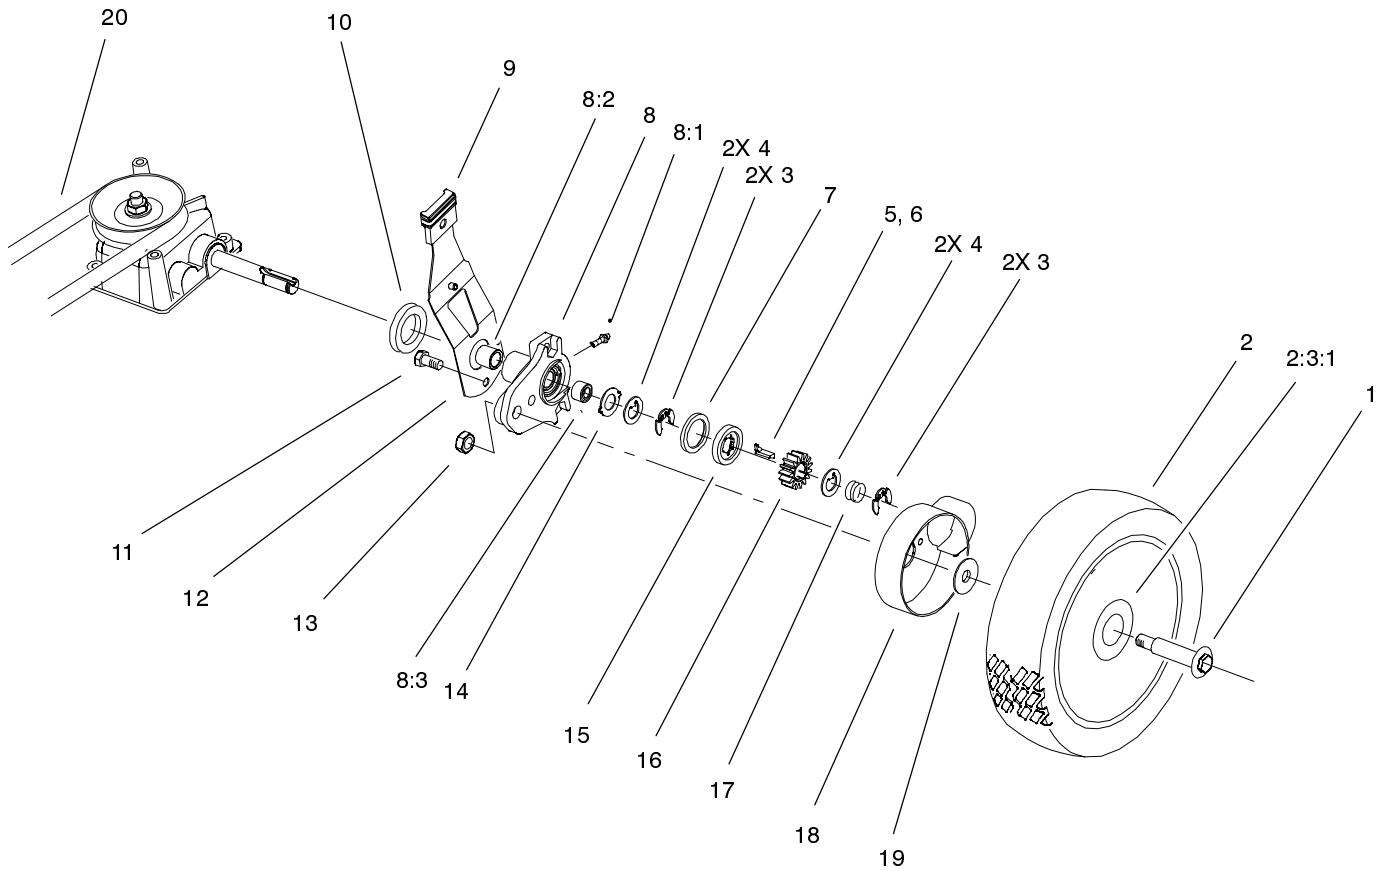

Sheet No.:4

Gear Case & Wheel Assembly

Ref. No.	Part No.	Qty.	Description
1	92-1057	2	Bolt-Shoulder
2	92-9590	2	Wheel ASM
2:3:1	27-6250	2	Bushing
3	65-2720	4	Ring-Klip
4	65-4740	4	Washer-Thrust, Keyed
5	66-6040	1	Key-Rocking, RH
6	66-6050	1	Key-Rocking, LH
7	65-4710	2	Ring-Friction
8	92-7746	2	Arm ASM-Rear Height Adjustment
8:1	302-56	1	Fitting-Zerk
8:2	47-2900	1	Bushing
8:3	70-9760	1	Bushing
9	92-1008	2	Knob-Lever, Height Adjustment
10	614447	2	Spacer-Axle Shaft
11	32144-85	2	Screw-HH
12	92-1004	2	Rear Spring Arm ASM
13	603773	2	Nut
14	65-4730	2	Washer-Arm, Pivot
15	65-4760	2	Washer-Clutch
16	65-4750	2	Gear-Pinion
17	65-4720	2	Spring-Compression
18	94-1609	2	Cover-Wheel

Ref. No.	Part No.	Qty.	Description
19	614426	2	Washer-Stepped
20	93-0232	1	V-Belt