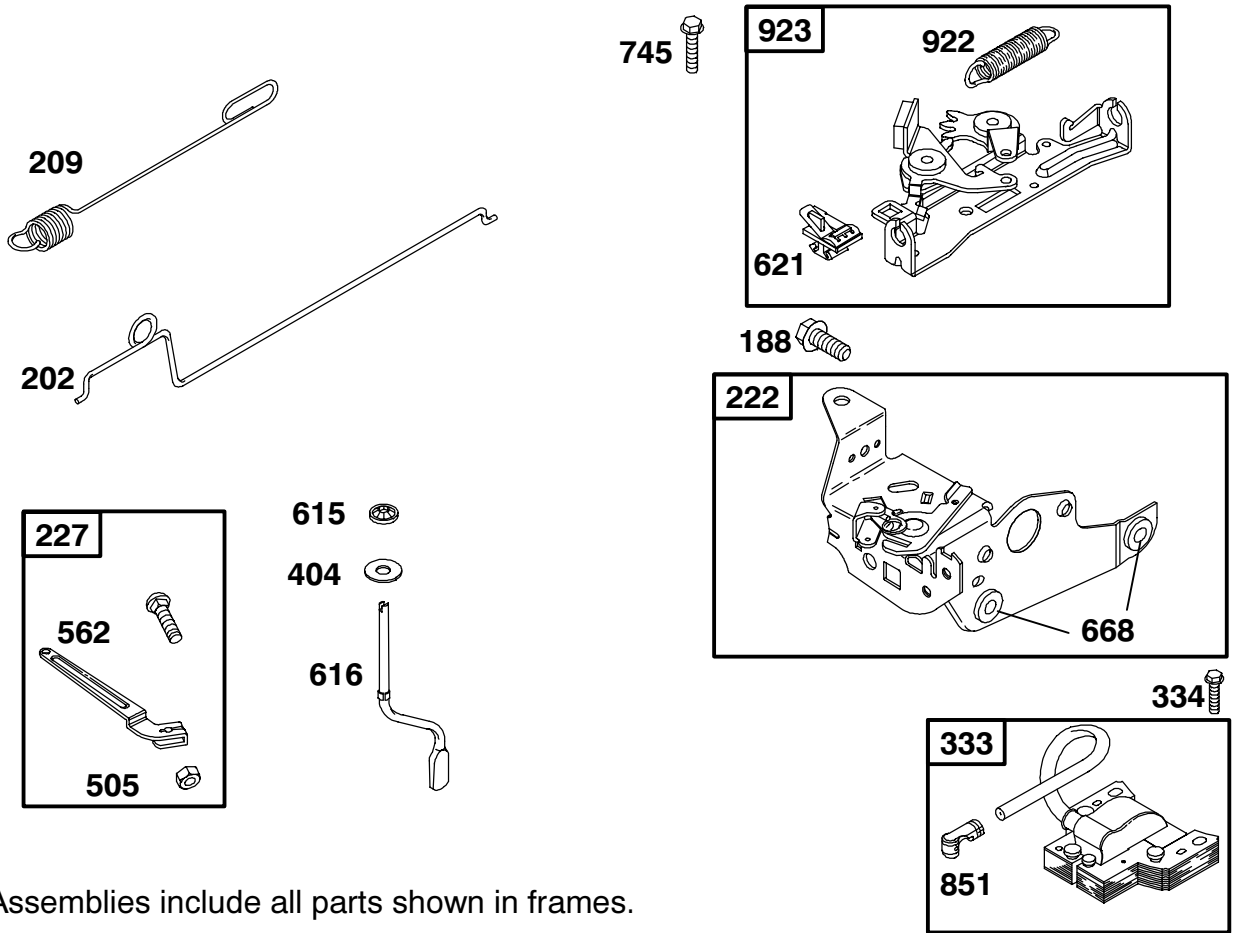

Assemblies include all parts shown in frames.

ENGINE BRIGGS & STRATTON MODEL 12H802-1776-B1

Ref. No.	Part No.	Qty.	Description
188	690877	1	Screw (Control Bracket)
202	691829	1	Mechanical Governor Link
209	691292	1	Governor Spring
222	692467	1	Control Bracket
227	690783	1	Governor Control Lever
333	802574	1	Magneto Armature
334	691061	1	Screw (Magneto Armature)
404	690272	1	Washer (Governor Crank)
505	231082	1	Nut (Governor Control Lever)
562	92613	1	Screw (Governor Control Lever)
615	690340	1	Governor Shaft Retainer
616	691306	1	Governor Crank
621	692310	1	Stop Switch
★668	493823	1	Spacer (Includes 2)
745	691648	1	Screw (Brake)
851	493880	1	Sparkplug Terminal
922	691831	1	Brake Spring

Ref. No.	Part No.	Qty.	Description
923	691994	1	Brake

Δ Included in Valve Gasket Set-Ref. 1095.

★ Included in Engine Gasket Set-Ref. 358.

● Included in Carburetor Overhaul Kit-Ref. 121.

◆ Included in Carburetor Gasket Set-Ref. 977.