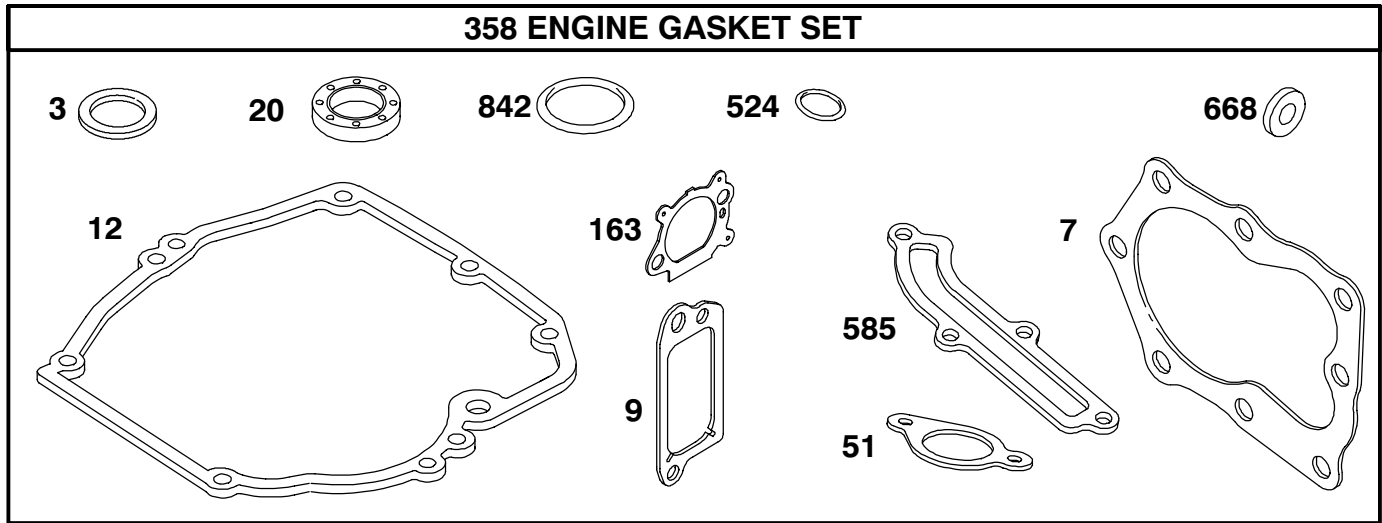

Assemblies include all parts shown in frames.

ENGINE BRIGGS & STRATTON MODEL 12H802-2369-B1

Ref. No.	Part No.	Qty.	Description
★3	299819	1	Oil Seal (Magneto Side)
★Δ7	692249	1	Cylinder Head Gasket
★Δ9	272481	1	Breather Gasket
★12	692232	1	Crankcase Gasket
★20	399781	1	Oil Seal (PTO Side)
★51	272199	1	Intake Gasket
●104	691242	1	Float Hinge Pin
121	498260	1	Carburetor Overhaul Kit
●127	694468	1	Welch Plug
●134	398188	1	Needle/Seat Kit
●◆137	693981	1	Float Bowl Gasket
★●◆163	272653	1	Air Cleaner Gasket
●276	271716	1	Sealing Washer
358	497316	1	Engine Gasket Set
★524	692296	1	Dipstick Tube Seal
★585	691879	1	Breather Passage Gasket
●◆617	270344	1	O Ring Seal (Intake Manifold)
●◆633	691321	1	Choke Throttle Shaft Seal
★668	493823	1	Spacer (Includes 2)
★842	691031	1	O Ring Seal (Dipstick Tube)

Ref. No.	Part No.	Qty.	Description
977	498261	1	Carburetor Gasket Set
1095	498528	1	Valve Gasket Set

Δ Included in Valve Gasket Set-Ref. 1095.

★ Included in Engine Gasket Set-Ref. 358.

● Included in Carburetor Overhaul Kit-Ref. 121.

◆ Included in Carburetor Gasket Set-Ref. 977.