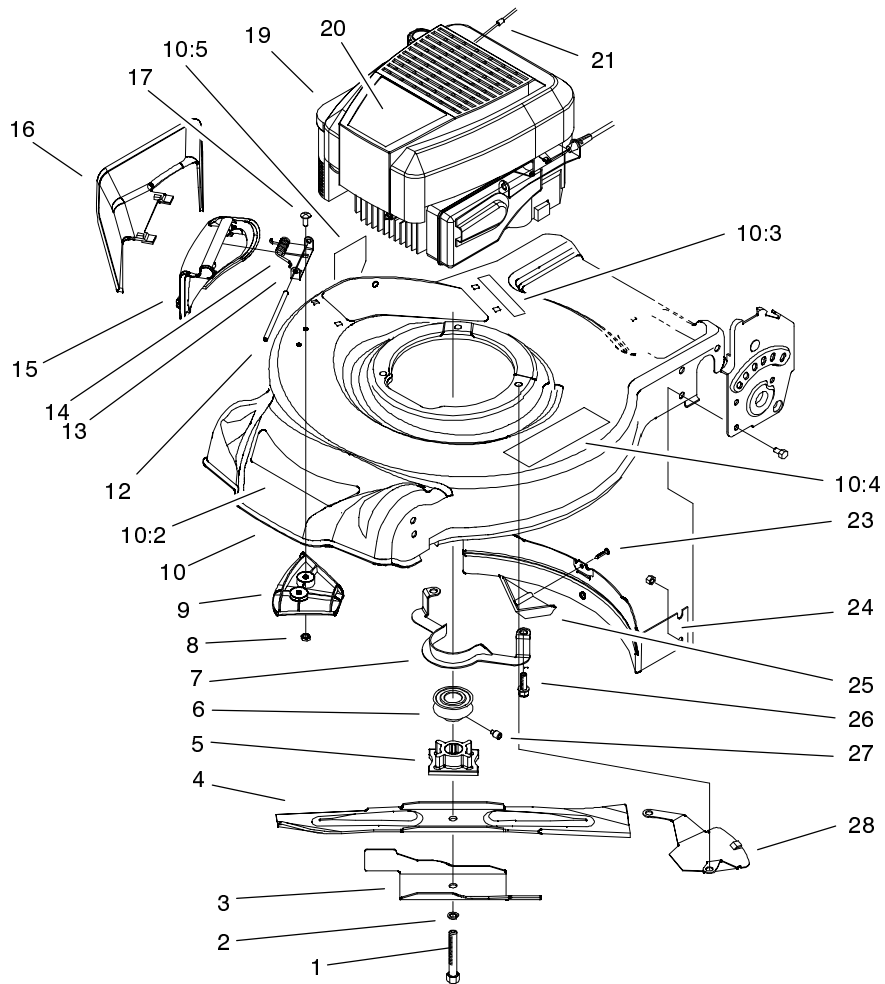

Sheet No.:6

Engine Assembly

Ref. No.	Part No.	Qty.	Description
1	95-1748	1	Screw-Blade
2	3253-22	1	Washer-Lock
3	93-0219-03	1	Accelerator
4	93-0241-03	1	Blade - Steel Deck
5	104-1008	1	Retainer-Blade
6	99-5244	1	Pulley ASM
7	99-1524-03	1	Guide-Belt
8	32128-32	2	Nut-HHF
9	99-6349	1	Baffle
10	99-5236	1	Housing Sp
10:2	99-6011	1	Decal - Deck
10:3	99-6018	1	Decal - Warning
10:4	93-0248	1	Decal - Warning
10:5	43-8480	1	Decal-Danger
12	99-5291	1	Rod-Cover
13	99-5292	1	Bracket-Cover
14	99-5293	1	Spring-Torsion
15	99-5294	1	Cover-Side
16	99-5295	1	Chute-Side
17	3229-11	2	Screw-CARR
☆19		1	Engine-Quantum XI Briggs & Stratton Model 12j802-2369-B1
20	99-6336	1	Decal - Recoil - Quiet I/C

Ref. No.	Part No.	Qty.	Description
21	2210-316	1	Stop-Rope
23	93-0231	1	Screw - PPH
24	93-0223-03	1	Baffle - Rear
25	93-0217	1	Kicker - Rear
26	95-1726	3	Screw-Taprite W/Patch
27	104-0214	1	Screw-Set, Cone Point
28	93-4196-03	1	Shield - Grass

☆ Not serviced