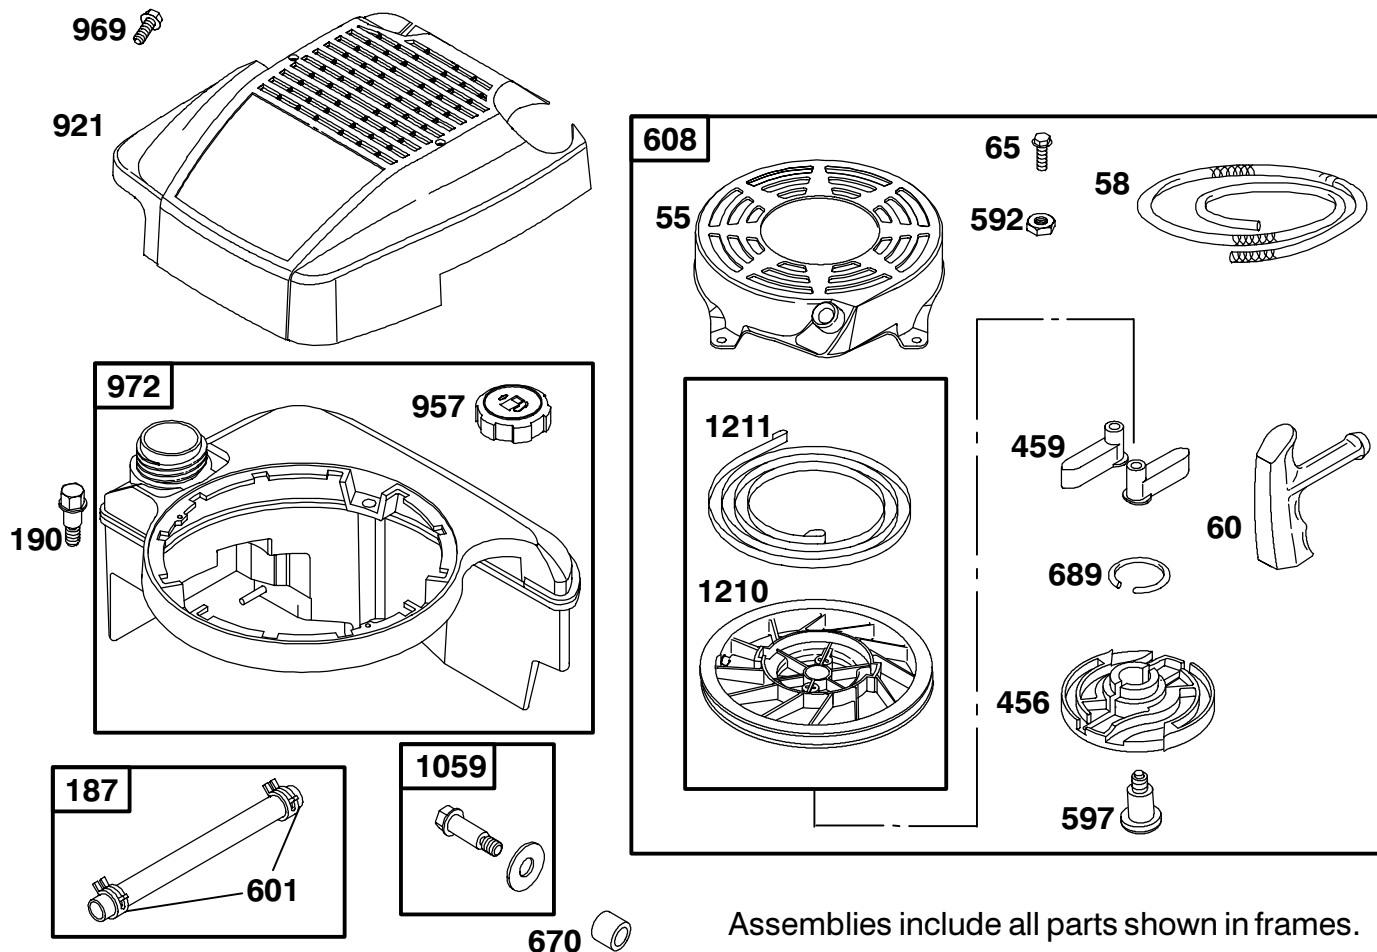

Assemblies include all parts shown in frames.

ENGINE BRIGGS & STRATTON MODEL 12J802-2369-B1

Ref. No.	Part No.	Qty.	Description
55	691421	1	Rewind Starter Housing
58	280399	1	Starter Rope
60	281434	1	Starter Rope Grip
65	690837	1	Screw (Rewind Starter)
187	691050	1	Fuel Line
190	690940	1	Screw (Fuel Tank)
456	692299	1	Pawl Friction Plate
459	281505	1	Pawl Ratchet
592	690800	1	Nut (Rewind Starter)
597	691696	1	Screw (Pawl Friction Plate)
601	95162	1	Hose Clamp
608	497680	1	Rewind Starter
670	692294	1	Fuel Tank Spacer
689	691855	1	Friction Spring
921	692931	1	Blower Housing Cover
957	495224	1	Fuel Tank Cap
969	690700	1	Screw (Blower Housing Cover)
972	495224	1	Fuel Tank
1059	692311	1	Screw/Washer Kit
1210	498144	1	Pulley/Spring Assembly (Pulley)

Ref. No.	Part No.	Qty.	Description
1211	498144	1	Pulley/Spring Assembly (Spring)

△ Included in Valve Gasket Set-Ref. 1095.

★ Included in Engine Gasket Set-Ref. 358.

● Included in Carburetor Overhaul Kit-Ref. 121.

◆ Included in Carburetor Gasket Set-Ref. 977.