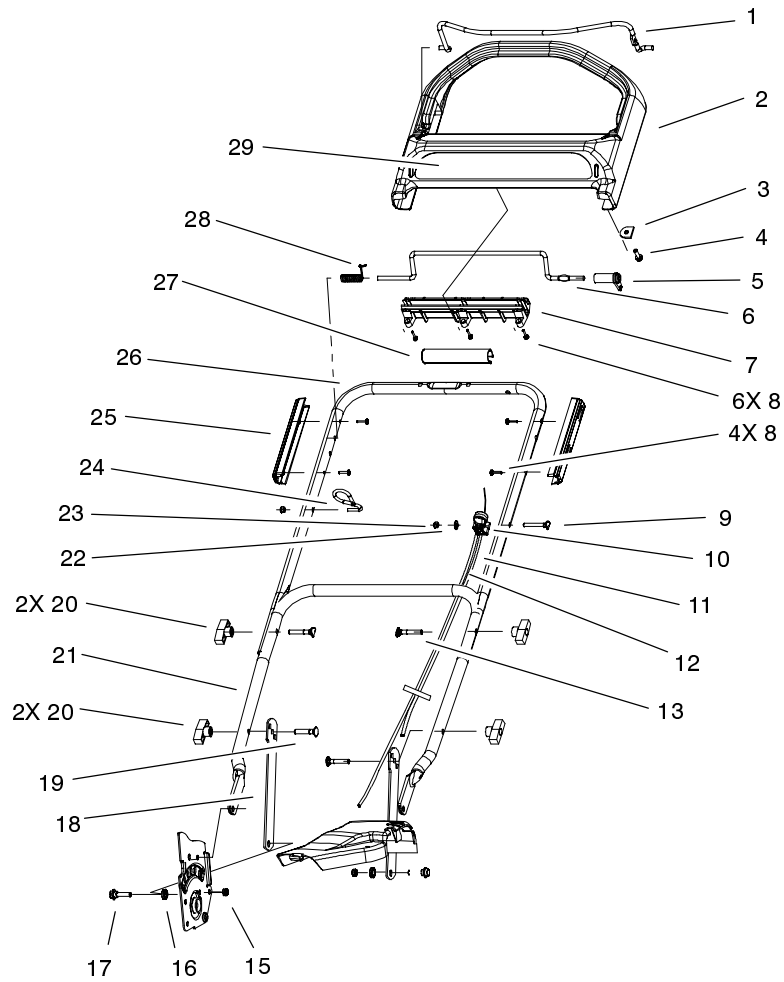

Sheet No.:10

Handle Assembly

Ref. No.	Part No.	Qty.	Description
1	99-1593-03	1	Bail-Brake
2	99-1582	1	Handle-Control
3	99-1595	1	Retainer-Cable, Brake
4	46-8091	1	Screw-HWH
5	99-1589	1	Lever-Traction
6	99-1588	1	Bar-Control, Traction
7	99-6008	1	Retainer-Control Rod, Traction
8	94-4496	10	Screw-PPH
9	95-4453	1	Screw-Handle
10	99-5239	1	Anchor-Cable
11	99-1510	1	Cable-Traction
12	99-1509	1	Cable-Brake
13	92-2260	2	Screw-Handle
15	3296-72	2	Nut-Lock, NI
16	3-3287	2	Spacer-Latch, Handle
17	99-5284	2	Bolt-Shoulder
18	99-5247-03	2	Support-Handle
19	99-6019	2	Screw-CARR
20	98-7134	4	Knob-Handle
21	99-5246-05	1	Handle-Lower
22	3256-1	1	Washer-Flat
23	3296-73	2	Nut-Lock, NI
24	86-9671	1	Guide-Rope
25	99-1590	2	Guide-Handle, Control
26	99-1596-05	1	Handle-Upper

Ref. No.	Part No.	Qty.	Description
27	99-6339	1	Cover-Handle
28	99-1592	1	Spring-Torsion, RH
29	99-6016	1	Decal - Personal Pace