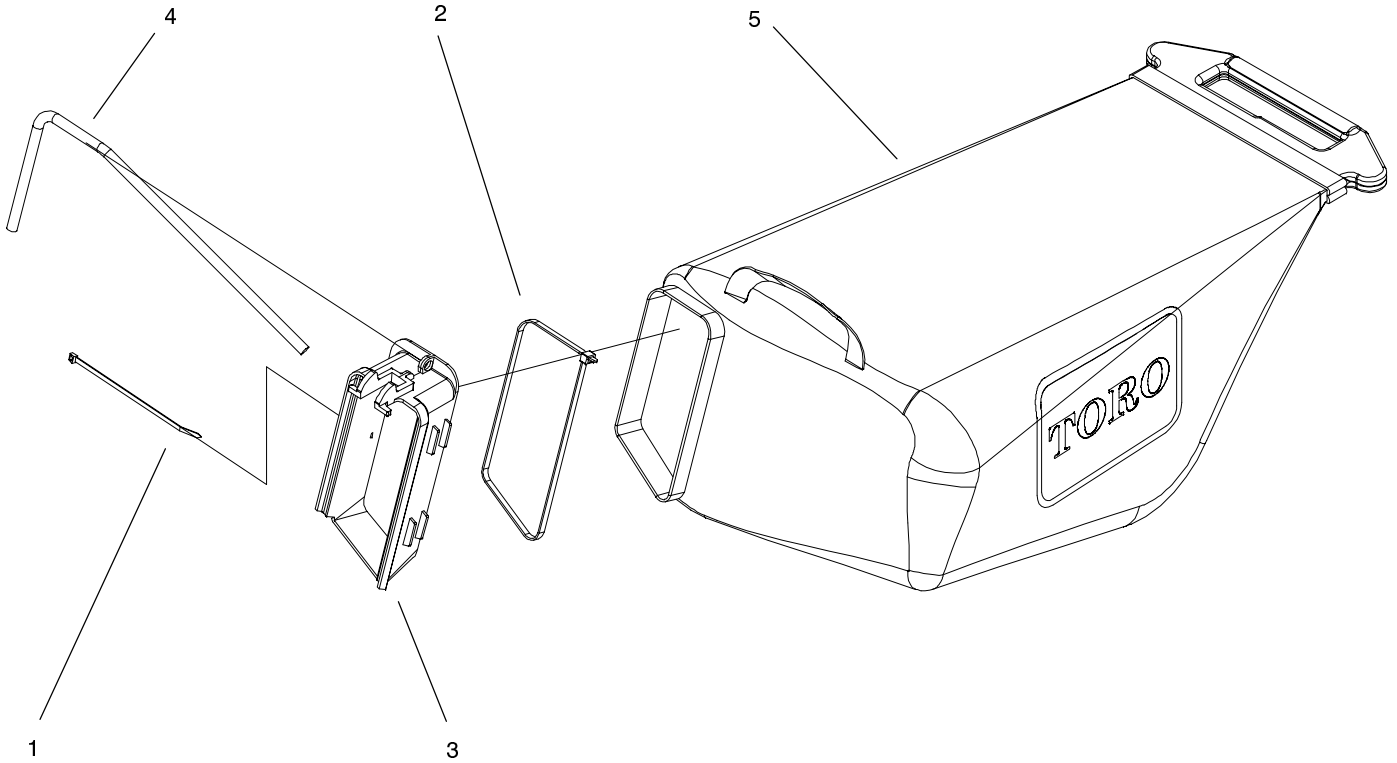

Sheet No.:A5

Grass Bag Assembly Part No. 98-2699

Ref. No.	Part No.	Qty.	Description
1	614249	4	Tie-Strap
2	614700	1	Tie Strap
☆3		1	Chute-Bag, Inlet
4	98-2693-03	1	Wire-Support, Bag
☆5		1	Bag-Grass, Ts
*	98-2699	1	Grass Bag ASM

Ref. No.	Part No.	Qty.	Description

☆ Not serviced
* Not illustrated