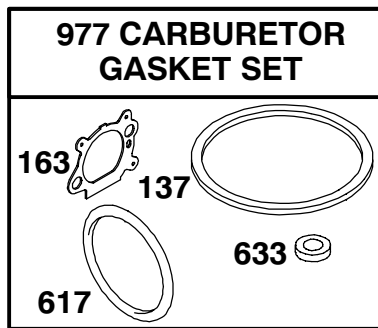

Assemblies include all parts shown in frames.

ENGINE BRIGGS & STRATTON MODEL 12H802-2369-B1

Ref. No.	Part No.	Qty.	Description
★3	299819	1	Oil Seal (Magneto Side)
★Δ7	692249	1	Cylinder Head Gasket
★Δ9	272481	1	Breather Gasket
★12	692232	1	Crankcase Gasket
★20	399781	1	Oil Seal (PTO Side)
★51	272199	1	Intake Gasket
●104	691242	1	Float Hinge Pin
121	498260	1	Carburetor Overhaul Kit
●127	694468	1	Welch Plug
●134	398188	1	Needle/Seat Kit
●◆137	693981	1	Float Bowl Gasket
★●◆163	272653	1	Air Cleaner Gasket
●276	271716	1	Sealing Washer
358	497316	1	Engine Gasket Set
★524	692296	1	Dipstick Tube Seal
★585	691879	1	Breather Passage Gasket
●◆617	270344	1	O Ring Seal (Intake Manifold)
●◆633	691321	1	Choke Throttle Shaft Seal
★668	493823	1	Spacer (Includes 2)
★842	691031	1	O Ring Seal (Dipstick Tube)

Ref. No.	Part No.	Qty.	Description
977	498261	1	Carburetor Gasket Set
1095	498528	1	Valve Gasket Set

Δ Included in Valve Gasket Set-Ref. 1095.

★ Included in Engine Gasket Set-Ref. 358.

● Included in Carburetor Overhaul Kit-Ref. 121.

◆ Included in Carburetor Gasket Set-Ref. 977.