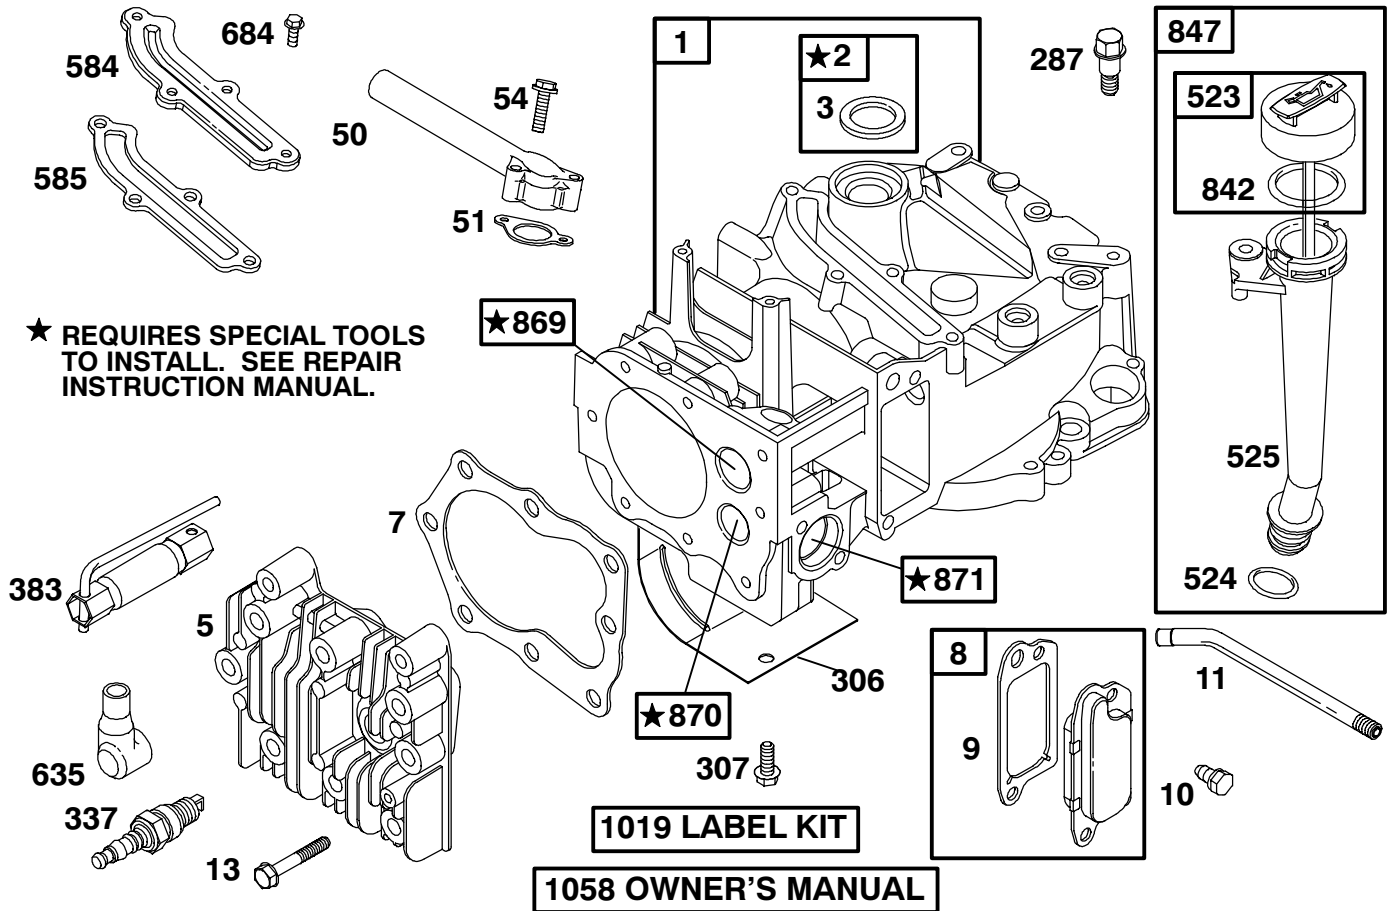

Assemblies include all parts shown in frames.

ENGINE BRIGGS & STRATTON MODEL 12J802-2369-B1

Ref. No.	Part No.	Qty.	Description
1	494062	1	Cylinder Assembly
2	399269	1	Bearing/Seal Kit (Magneto Side)
★3	299819	1	Oil Seal (Magneto Side)
5	691160	1	Cylinder Head
Δ★7	692249	1	Cylinder Head Gasket
8	695250	1	Breather Assembly
Δ★9	272481	1	Breather Gasket
10	94650	1	Screw (Breather Assembly)
11	691781	1	Breather Tube
13	690912	1	Screw (Cylinder Head)
50	497465	1	Intake Manifold
★51	272199	1	Intake Gasket
54	691650	1	Screw (Intake Manifold)
287	690940	1	Screw (Dipstick Tube)
306	690450	1	Cylinder Shield
307	690345	1	Screw (Cylinder Shield)
337	802592	1	Sparkplug
383	89838	1	Sparkplug Wrench
523	495264	1	Dipstick
★524	692296	1	Dipstick Tube Seal
525	495265	1	Dipstick Tube

Ref. No.	Part No.	Qty.	Description
584	692342	1	Breather Passage Cover
★585	691879	1	Breather Passage Gasket
635	66538	1	Sparkplug Boot
684	690345	1	Screw (Breather Passage Cover)
★842	691031	1	O Ring Seal (Dipstick Tube)
847	692017	1	Dipstick/Tube Assembly
869	691155	1	Valve Seat (Intake)
870	690380	1	Valve Seat (Exhaust)
871	262001	1	Valve Guide Bushing (Exhaust)
	63709	1	Valve Guide Bushing (Intake)
1019	498606	1	Label Kit
1058	274783	1	Owner's Manual
	696276	1	Short Block

Δ Included in Valve Gasket Set-Ref. 1095.

★ Included in Engine Gasket Set-Ref. 358.

● Included in Carburetor Overhaul Kit-Ref. 121.

◆ Included in Carburetor Gasket Set-Ref. 977