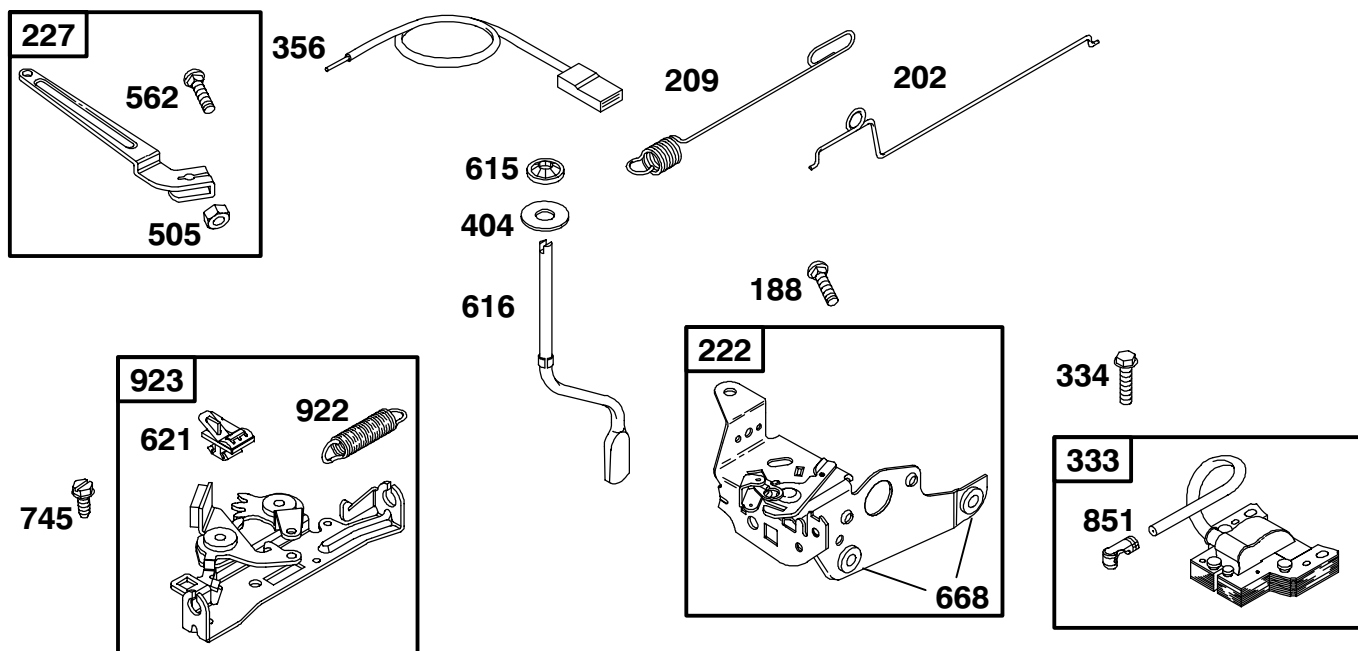

Assemblies include all parts shown in frames.

ENGINE BRIGGS & STRATTON MODEL 12J802-2369-B1

Ref. No.	Part No.	Qty.	Description
188	690877	1	Screw (Control Bracket)
202	691829	1	Mechanical Governor Link
209	691292	1	Governor Spring
222	692467	1	Control Bracket
227	690783	1	Governor Control Lever
333	802574	1	Magneto Armature
334	691061	1	Screw (Magneto Armature)
356	692390	1	Stop Wire
404	690272	1	Washer (Governor Crank)
505	231082	1	Nut (Governor Control Lever)
562	92613	1	Screw (Governor Control Lever)
615	690340	1	Governor Shaft Retainer
616	691306	1	Governor Crank
621	692310	1	Stop Switch
★668	493823	1	Spacer (Includes 2)
745	691648	1	Screw (Brake)
851	493880	1	Sparkplug Terminal

Ref. No.	Part No.	Qty.	Description
922	691831	1	Brake Spring
923	691994	1	Brake

Δ Included in Valve Gasket Set-Ref. 1095.

★ Included in Engine Gasket Set-Ref. 358.

● Included in Carburetor Overhaul Kit-Ref. 121.

◆ Included in Carburetor Gasket Set-Ref. 977.