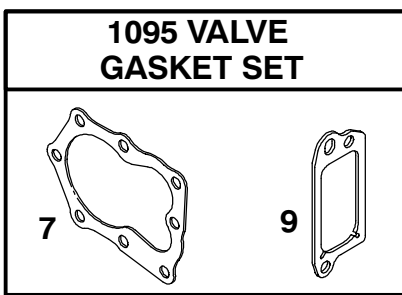

Assemblies include all parts shown in frames.

ENGINE BRIGGS & STRATTON MODEL 12H802-2369-B1

Ref. No.	Part No.	Qty.	Description
★3	299819	1	Oil Seal (Magneto Side)
★Δ7	692249	1	Cylinder Head Gasket
★Δ9	272481	1	Breather Gasket
★12	692232	1	Crankcase Gasket
★20	399781	1	Oil Seal (PTO Side)
★51	272199	1	Intake Gasket
●104	691242	1	Float Hinge Pin
121	498260	1	Carburetor Overhaul Kit
●127	694468	1	Welch Plug
●134	398188	1	Needle/Seat Kit
●◆137	693981	1	Float Bowl Gasket
★●◆163	272653	1	Air Cleaner Gasket
●276	271716	1	Sealing Washer
358	497316	1	Engine Gasket Set
★524	692296	1	Dipstick Tube Seal
★585	691879	1	Breather Passage Gasket
●◆617	270344	1	O Ring Seal (Intake Manifold)
●◆633	691321	1	Choke Throttle Shaft Seal
★668	493823	1	Spacer (Includes 2)
★842	691031	1	O Ring Seal (Dipstick Tube)

Ref. No.	Part No.	Qty.	Description
977	498261	1	Carburetor Gasket Set
1095	498528	1	Valve Gasket Set

Δ Included in Valve Gasket Set-Ref. 1095.

★ Included in Engine Gasket Set-Ref. 358.

● Included in Carburetor Overhaul Kit-Ref. 121.

◆ Included in Carburetor Gasket Set-Ref. 977.