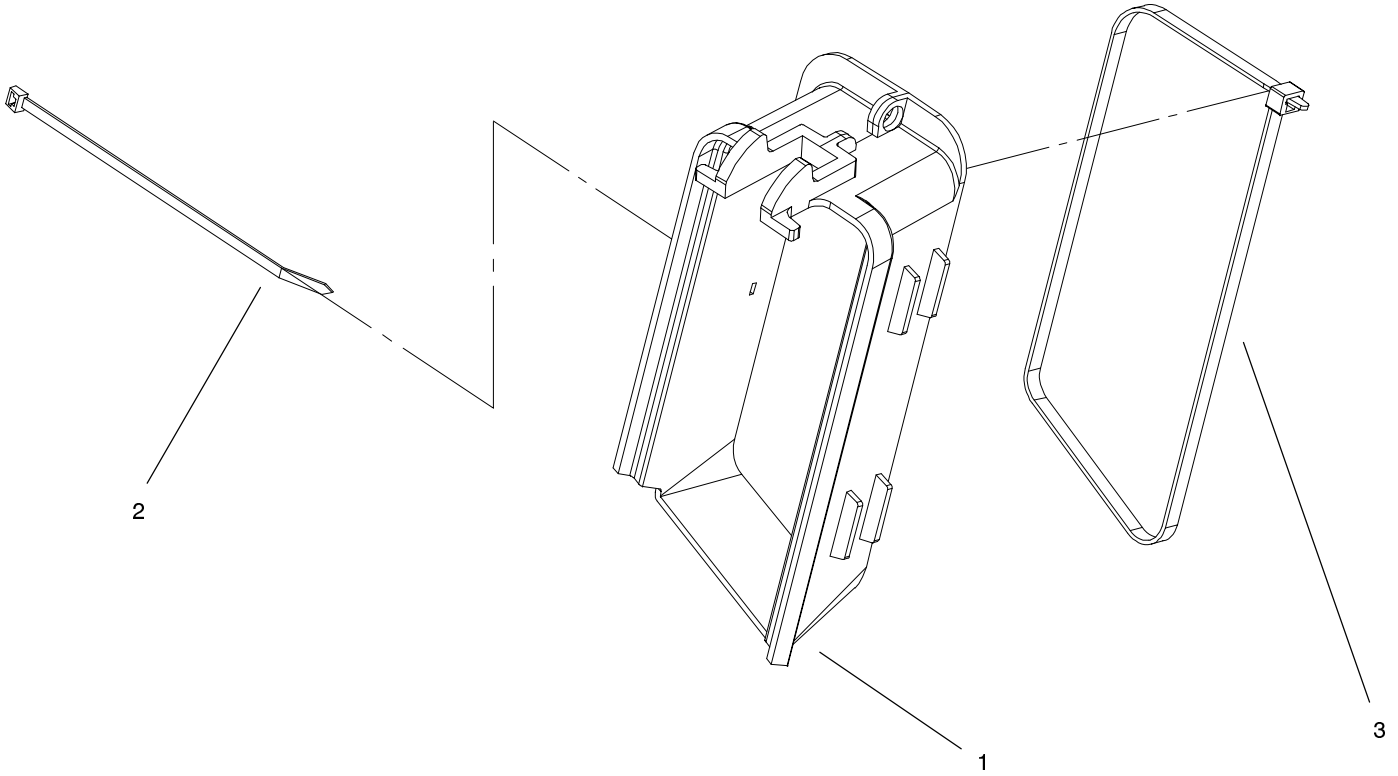

Sheet No.:A4

Bag Chute Assembly Part No. 104-7951

Ref. No.	Part No.	Qty.	Description
☆1		1	Chute-Bag, Inlet
2	614249	4	Tie-Strap
3	614700	1	Tie Strap
*	104-7951	1	Bag Chute ASM

Ref. No.	Part No.	Qty.	Description

☆ Not serviced
* Not illustrated