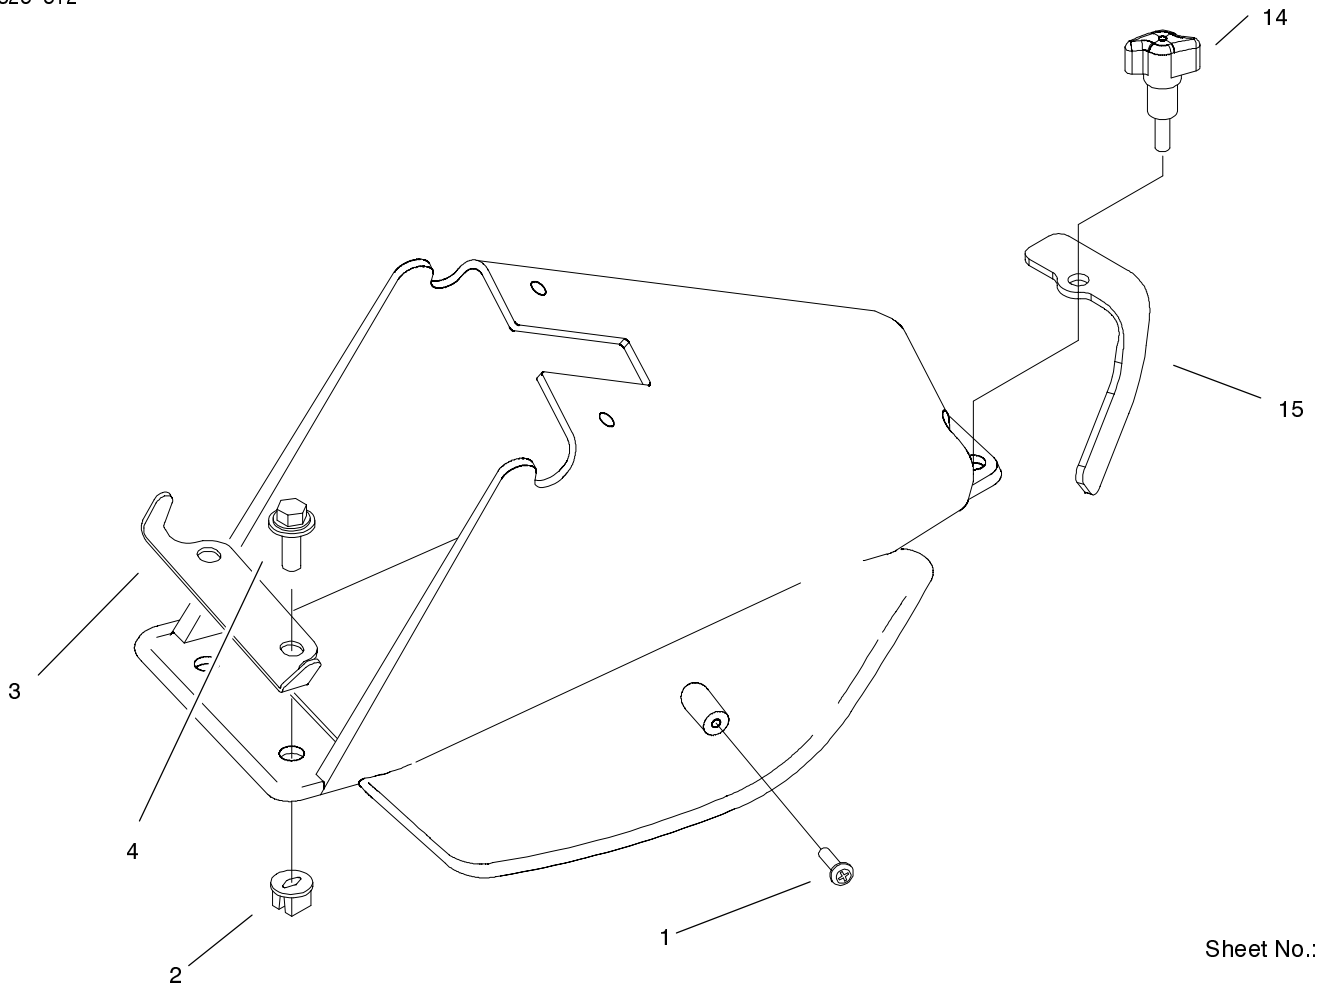

Sheet No.:12

Rear Bag Tunnel Assembly

Ref. No.	Part No.	Qty.	Description
1	32144-111	1	Screw-PPH
2	93-0242	4	Grommet
3	98-2694-01	1	Bracket-Mount,Chute
4	46-6811	3	Screw-HWH
14	100-1590	1	Knob
15	100-1589-03	1	Clamp-Door

Ref. No.	Part No.	Qty.	Description