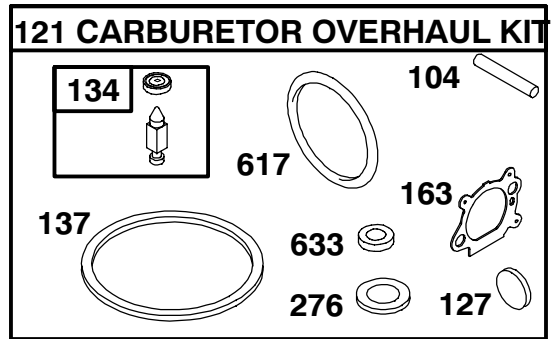

Assemblies include all parts shown in frames.

ENGINE BRIGGS & STRATTON MODEL 12H802-2369-B1

Ref. No.	Part No.	Qty.	Description
★3	299819	1	Oil Seal (Magneto Side)
★Δ7	692249	1	Cylinder Head Gasket
★Δ9	272481	1	Breather Gasket
★12	692232	1	Crankcase Gasket
★20	399781	1	Oil Seal (PTO Side)
★51	272199	1	Intake Gasket
●104	691242	1	Float Hinge Pin
121	498260	1	Carburetor Overhaul Kit
●127	694468	1	Welch Plug
●134	398188	1	Needle/Seat Kit
●◆137	693981	1	Float Bowl Gasket
★●◆163	272653	1	Air Cleaner Gasket
●276	271716	1	Sealing Washer
358	497316	1	Engine Gasket Set
★524	692296	1	Dipstick Tube Seal
★585	691879	1	Breather Passage Gasket
●◆617	270344	1	O Ring Seal (Intake Manifold)
●◆633	691321	1	Choke Throttle Shaft Seal
★668	493823	1	Spacer (Includes 2)
★842	691031	1	O Ring Seal (Dipstick Tube)

Ref. No.	Part No.	Qty.	Description
977	498261	1	Carburetor Gasket Set
1095	498528	1	Valve Gasket Set

Δ Included in Valve Gasket Set-Ref. 1095.

★ Included in Engine Gasket Set-Ref. 358.

● Included in Carburetor Overhaul Kit-Ref. 121.

◆ Included in Carburetor Gasket Set-Ref. 977.