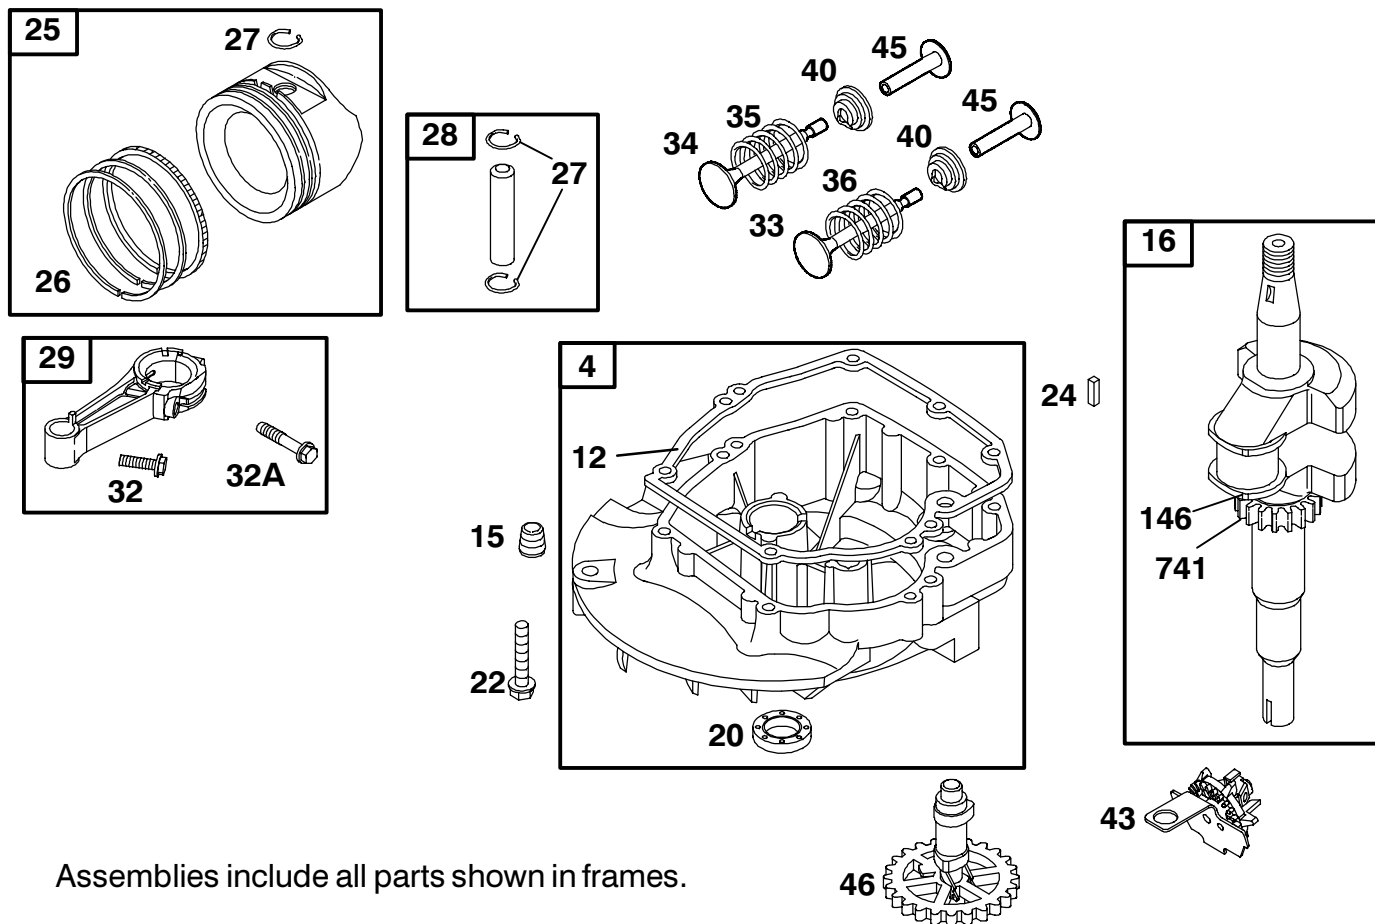

Assemblies include all parts shown in frames.

ENGINE BRIGGS & STRATTON MODEL 12J802-2369-B1

Ref. No.	Part No.	Qty.	Description
4	493279	1	Engine Sump
★12	692232	1	Crankcase Gasket
15	691680	1	Oil Drain Plug
16	696009	1	Crankshaft
★20	399781	1	Oil Seal
22	691092	1	Screw (Engine Sump)
24	222698	1	Flywheel Key
25	499429	1	Piston Assembly (Standard)
	499430	1	Piston Assembly (.010" Oversize)
	499431	1	Piston Assembly (.020" Oversize)
	499432	1	Piston Assembly (.030" Oversize)
26	499425	1	Ring Set (Standard)
	499426	1	Ring Set (.010" Oversize)
	499427	1	Ring Set (.020" Oversize)
	499428	1	Ring Set (.030" Oversize)
27	691866	1	Piston Pin Lock
28	499423	1	Piston Pin (Standard)
	298908	1	Piston Pin (.005" O.S.)

Ref. No.	Part No.	Qty.	Description
29	499424	1	Connecting Rod (Standard)
32	691664	1	Screw (Connecting Rod)
32A	695759	1	Screw (Connecting Rod)
33	262651	1	Exhaust Valve
34	262652	1	Intake Valve
35	691270	1	Valve Spring (Intake)
36	691270	1	Valve Spring (Exhaust)
40	692194	1	Valve Retainer
43	691997	1	Governor/Oil Slinger
45	690548	1	Valve Keeper
46	691449	1	Camshaft
146	690979	1	Timing Key
741	691830	1	Timing Gear

△ Included in Valve Gasket Set-Ref. 1095.

★ Included in Engine Gasket Set-Ref. 358.

● Included in Carburetor Overhaul Kit-Ref. 121.

◆ Included in Carburetor Gasket Set-Ref. 977.