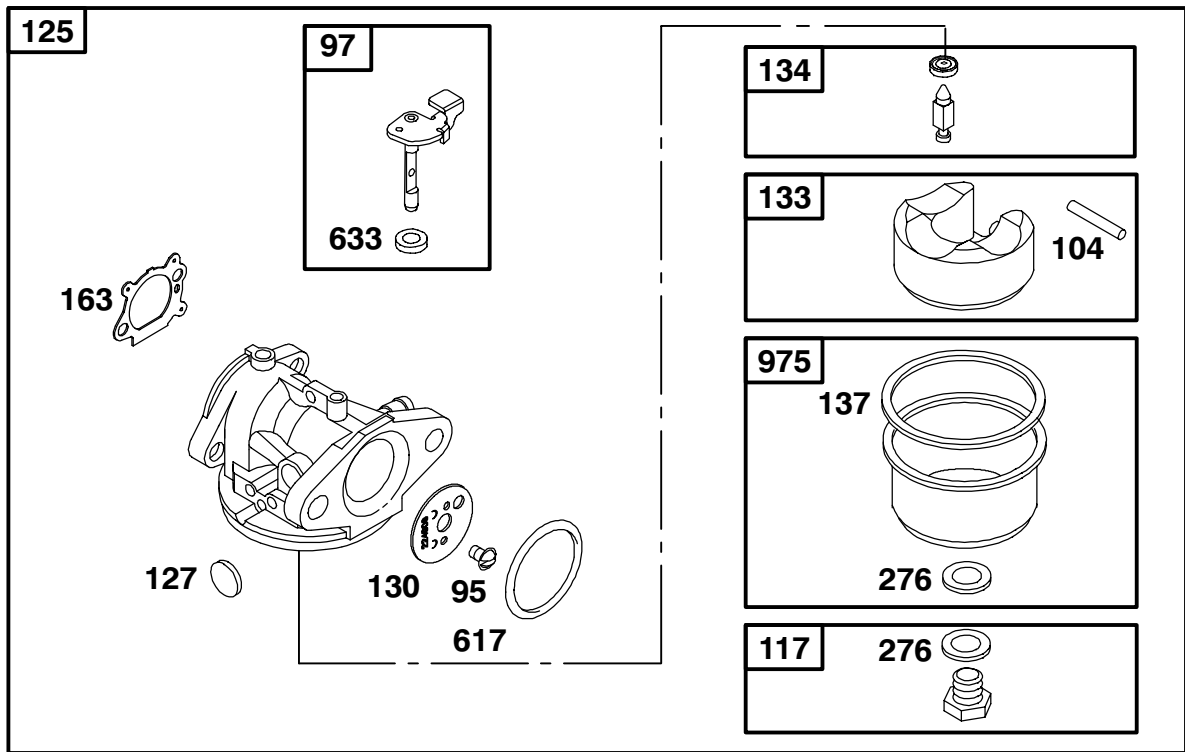

Assemblies include all parts shown in frames.

ENGINE BRIGGS & STRATTON MODEL 12J802-2369-B1

Ref. No.	Part No.	Qty.	Description
95	691636	1	Screw (Throttle Valve)
97	493267	1	Throttle Shaft
●104	691242	1	Float Hinge Pin
117	494870	1	Main Jet (Standard)
	497315	1	Main Jet (High Altitude)
125	694146	1	Carburetor
●127	694468	1	Welch Plug
130	691203	1	Throttle Valve
133	398187	1	Carburetor Float
●134	398188	1	Needle/Seat Kit
●◆137	693981	1	Float Bowl Gasket
★●◆163	272653	1	Air Cleaner Gasket
●276	271716	1	Sealing Washer
365	692524	1	Screw (Carburetor)
●◆617	270344	1	O Ring Seal (Intake Manifold)
●◆633	691321	1	Choke/Throttle Shaft Seal
975	493640	1	Float Bowl

Ref. No.	Part No.	Qty.	Description

△ Included in Valve Gasket Set-Ref. 1095.

★ Included in Engine Gasket Set-Ref. 358.

● Included in Carburetor Overhaul Kit-Ref. 121.

◆ Included in Carburetor Gasket Set-Ref. 977.