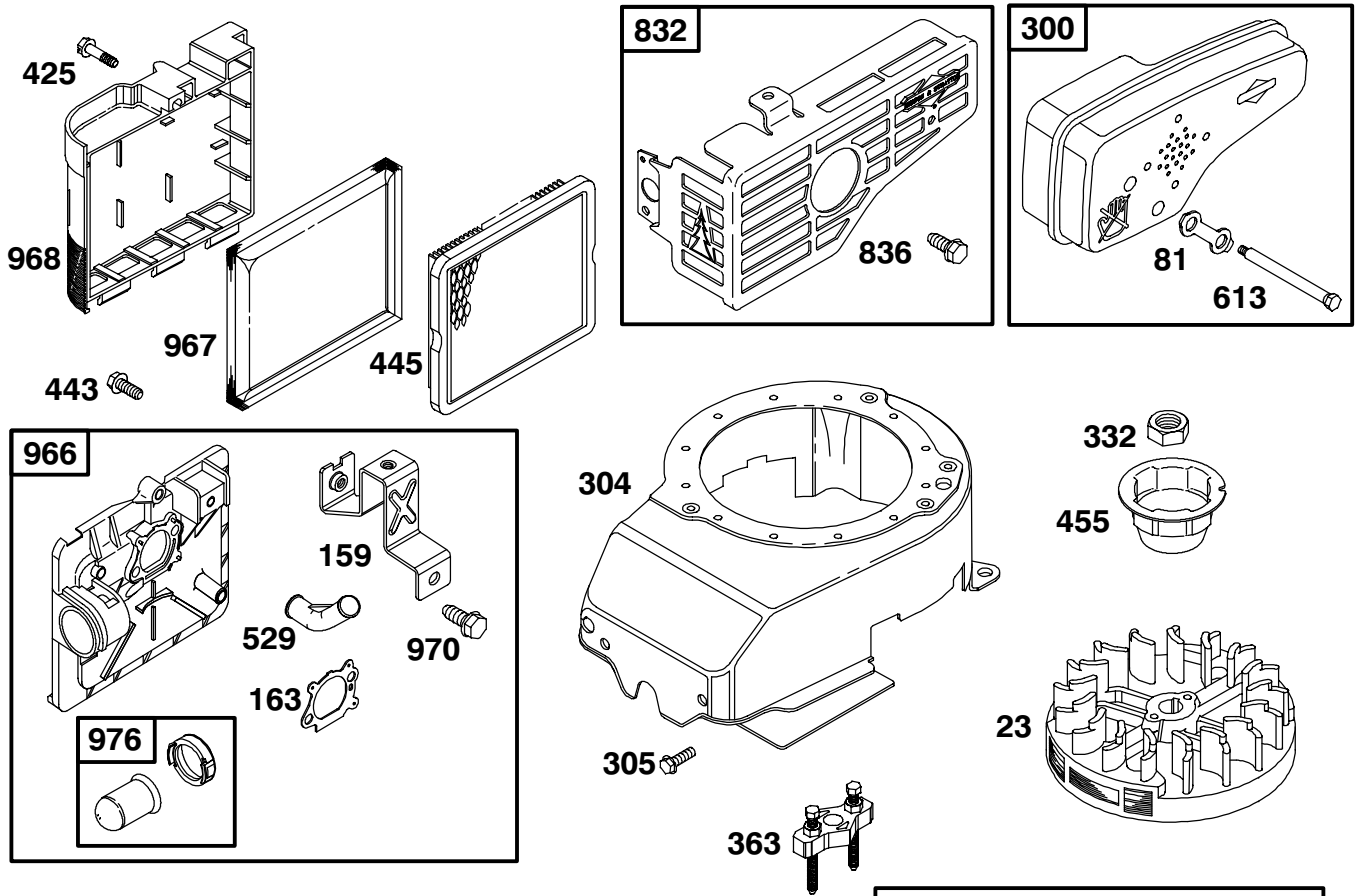

Assemblies include all parts shown in frames.

1036 LABEL-EMISSIONS

ENGINE BRIGGS & STRATTON MODEL 12J802-2369-B1

Ref. No.	Part No.	Qty.	Description
23	692315	1	Flywheel
81	691740	1	Muffler Screw Lock
★◆163	272653	1	Air Cleaner Gasket
159	691753	1	Air Cleaner Primer Bracket
300	694048	1	Muffler
304	694092	1	Blower Housing
305	691108	1	Screw (Blower Housing)
332	690662	1	Nut (Flywheel)
363	19069	1	Flywheel Puller
425	690670	1	Screw (Air Cleaner Cover)
443	692523	1	Screw (Air Cleaner Base)
445	491588	1	Air Cleaner Cartridge Filter
455	691219	1	Flywheel Cup
529	691923	1	Grommet
613	691114	1	Screw (Muffler)
832	497683	1	Muffler Guard
836	690664	1	Screw (Muffler Guard)
966	496116	1	Air Cleaner Primer Base
967	493537	1	Pre Cleaner Filter

Ref. No.	Part No.	Qty.	Description
968	692298	1	Air Cleaner Cover
970	691669	1	Screw (Air Cleaner Primer Bracket)
976	496115	1	Carburetor Primer
1036	695111	1	Emissions Label

△ Included in Valve Gasket Set-Ref. 1095.

★ Included in Engine Gasket Set-Ref. 358.

● Included in Carburetor Overhaul Kit-Ref. 121.

◆ Included in Carburetor Gasket Set-Ref. 977.