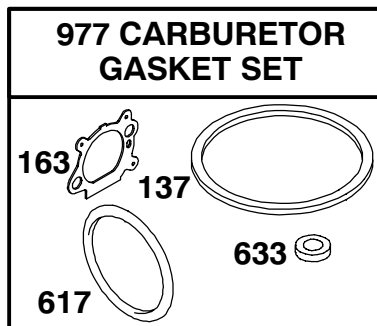

Assemblies include all parts shown in frames.

ENGINE BRIGGS & STRATTON MODEL 12J805-2370-B1

Ref. No.	Part No.	Qty.	Description
★3	299819	1	Oil Seal (Magneto Side)
★Δ7	692249	1	Cylinder Head Gasket
★Δ9	272481	1	Breather Gasket
★12	692232	1	Crankcase Gasket
★20	399781	1	Oil Seal (PTO Side)
★51	272199	1	Intake Gasket
●104	691242	1	Float Hinge Pin
121	498260	1	Carburetor Overhaul Kit
●127	694468	1	Welch Plug
●134	398188	1	Needle/Seat Kit
●◆137	693981	1	Float Bowl Gasket
★●◆163	272653	1	Air Cleaner Gasket
●276	271716	1	Sealing Washer
358	497316	1	Engine Gasket Set
★524	692296	1	Dipstick Tube Seal
★585	691879	1	Breather Passage Gasket
●◆617	270344	1	O Ring Seal (Intake Manifold)
●◆633	691321	1	Choke Throttle Shaft Seal
★668	493823	1	Spacer (Includes 2)
★842	691031	1	O Ring Seal (Dipstick Tube)

Ref. No.	Part No.	Qty.	Description
977	498261	1	Carburetor Gasket Set
1095	498528	1	Valve Gasket Set

Δ Included in Valve Gasket Set-Ref. 1095.

★ Included in Engine Gasket Set-Ref. 358.

● Included in Carburetor Overhaul Kit-Ref. 121.

◆ Included in Carburetor Gasket Set-Ref. 977.