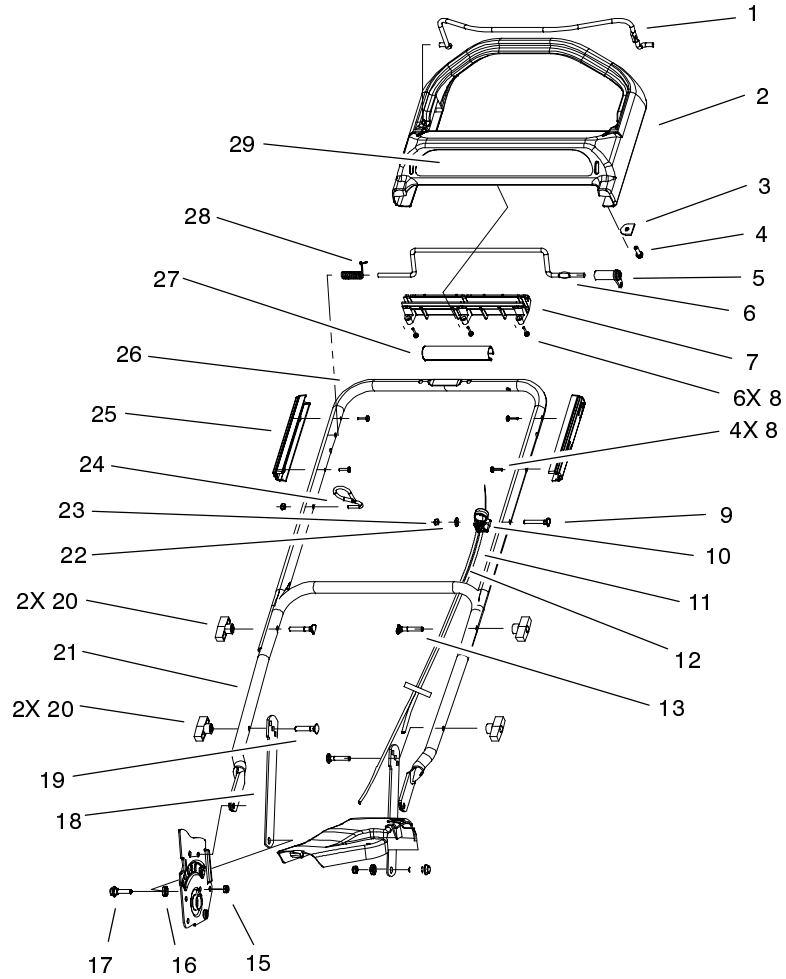

Sheet No.:4

Gear Case & Wheel Assembly

Ref. No.	Part No.	Qty.	Description
1	92-1057	2	Bolt-Shoulder
2	92-9590	2	Wheel ASM
2:3:1	27-6250	2	Bushing
3	65-2720	4	Ring-Klip
4	65-4740	4	Washer-Thrust, Keyed
5	66-6040	1	Key-Rocking, RH
6	66-6050	1	Key-Rocking, LH
7	65-4710	2	Ring-Friction
8	92-7746	2	Arm ASM-Rear Height Adjustment
8:1	302-56	1	Fitting-Zerk
8:2	47-2900	1	Bushing
8:3	70-9760	1	Bushing
9	92-1008	2	Knob-Lever, Height Adjustment
10	614447	2	Spacer-Axle Shaft
11	32144-85	2	Screw-HH
12	92-1004	2	Rear Spring Arm ASM
13	603773	2	Nut
14	65-4730	2	Washer-Arm, Pivot
15	65-4760	2	Washer-Clutch
16	65-4750	2	Gear-Pinion
17	65-4720	2	Spring-Compression
18	94-1609	2	Cover-Wheel

☆ Not serviced

Sheet No.:10

Handle Assembly

Ref. No.	Part No.	Qty.	Description
1	99-1593-03	1	Bail-Brake
2	99-1582	1	Handle-Control
3	99-1595	1	Retainer-Cable, Brake
4	46-8091	1	Screw-HWH
5	99-1589	1	Lever-Traction
6	99-1588	1	Bar-Control, Traction
7	99-6008	1	Retainer-Control Rod, Traction
8	94-4496	10	Screw-PPH
9	95-4453	1	Screw-Handle
10	99-5239	1	Anchor-Cable
11	99-1510	1	Cable-Traction
12	99-1509	1	Cable-Brake
13	92-2260	2	Screw-Handle
15	3296-72	2	Nut-Lock, NI
16	3-3287	2	Spacer-Latch, Handle
17	99-5284	2	Bolt-Shoulder
18	99-5247-03	2	Support-Handle
19	99-6019	2	Screw-CARR
20	98-7134	4	Knob-Handle
21	99-5246-05	1	Handle-Lower
22	3256-1	1	Washer-Flat
23	3296-73	2	Nut-Lock, NI
24	86-9671	1	Guide-Rope
25	99-1590	2	Guide-Handle, Control
26	99-1596-05	1	Handle-Upper