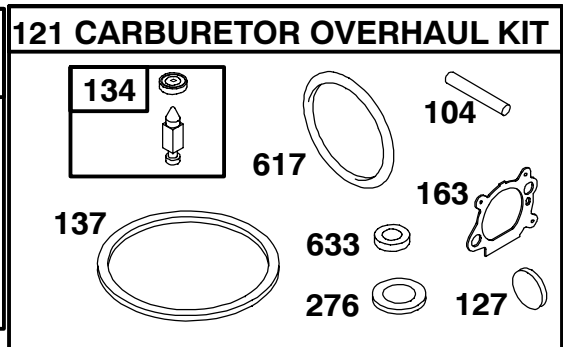

Assemblies include all parts shown in frames.

ENGINE BRIGGS & STRATTON MODEL 12J805-2370-B1

Ref. No.	Part No.	Qty.	Description
★3	299819	1	Oil Seal (Magneto Side)
★Δ7	692249	1	Cylinder Head Gasket
★Δ9	272481	1	Breather Gasket
★12	692232	1	Crankcase Gasket
★20	399781	1	Oil Seal (PTO Side)
★51	272199	1	Intake Gasket
●104	691242	1	Float Hinge Pin
121	498260	1	Carburetor Overhaul Kit
●127	694468	1	Welch Plug
●134	398188	1	Needle/Seat Kit
●◆137	693981	1	Float Bowl Gasket
★●◆163	272653	1	Air Cleaner Gasket
●276	271716	1	Sealing Washer
358	497316	1	Engine Gasket Set
★524	692296	1	Dipstick Tube Seal
★585	691879	1	Breather Passage Gasket
●◆617	270344	1	O Ring Seal (Intake Manifold)
●◆633	691321	1	Choke Throttle Shaft Seal
★668	493823	1	Spacer (Includes 2)
★842	691031	1	O Ring Seal (Dipstick Tube)

Ref. No.	Part No.	Qty.	Description
977	498261	1	Carburetor Gasket Set
1095	498528	1	Valve Gasket Set

Δ Included in Valve Gasket Set-Ref. 1095.

★ Included in Engine Gasket Set-Ref. 358.

● Included in Carburetor Overhaul Kit-Ref. 121.

◆ Included in Carburetor Gasket Set-Ref. 977.