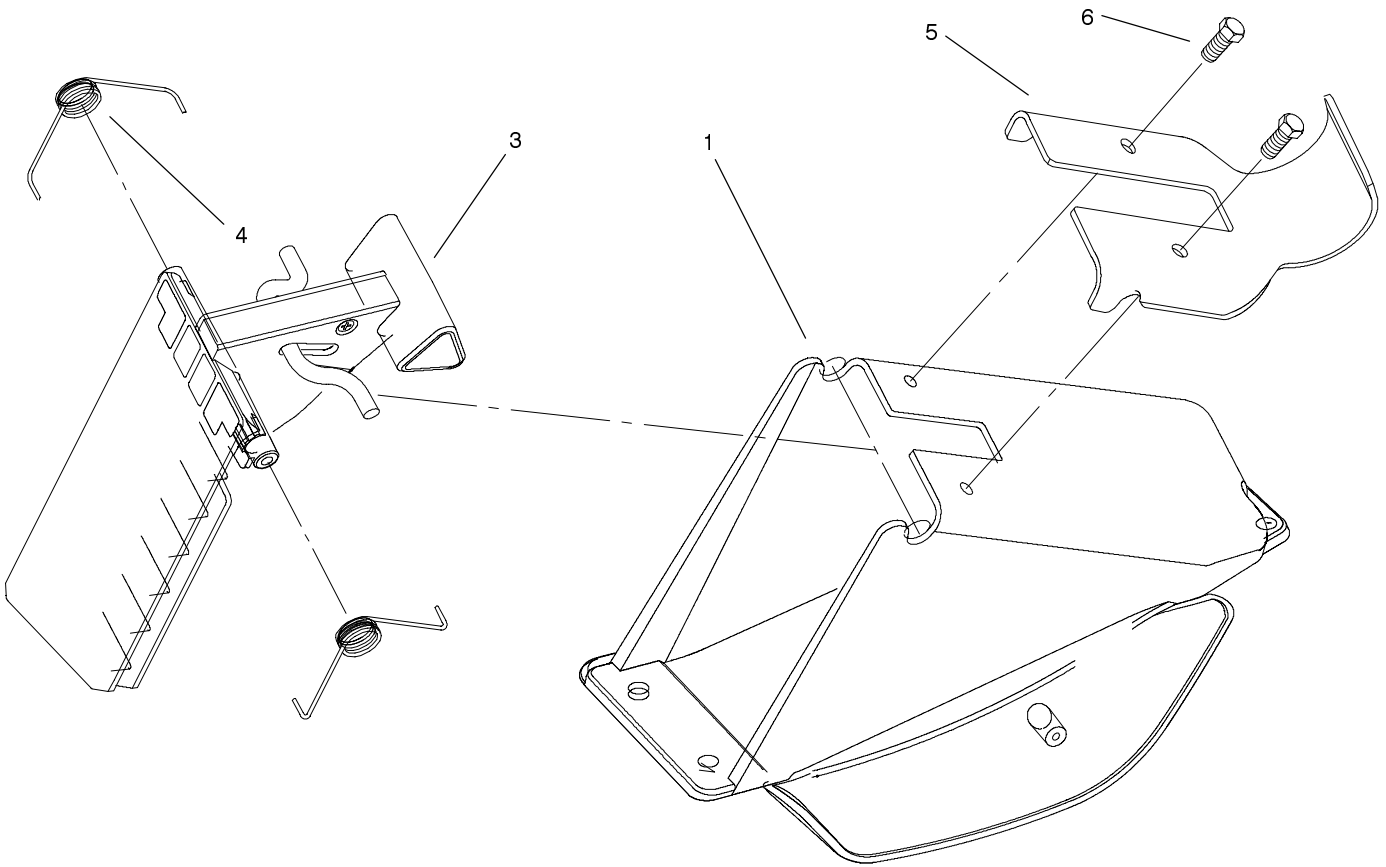

Sheet No.:A2

Discharge Chute Assembly Part No. 93-0274

Ref. No.	Part No.	Qty.	Description
1	93-0263	1	Chute - Discharge
3	93-0273	1	ASM - Discharge Door
4	88-1090	2	Spring-Door, RH
5	98-2695	1	Plate-Discharge Chute
6	46-8090	2	Screw-Plastite
*	93-0274	1	ASM - Discharge Chute

Ref. No.	Part No.	Qty.	Description

* Not illustrated