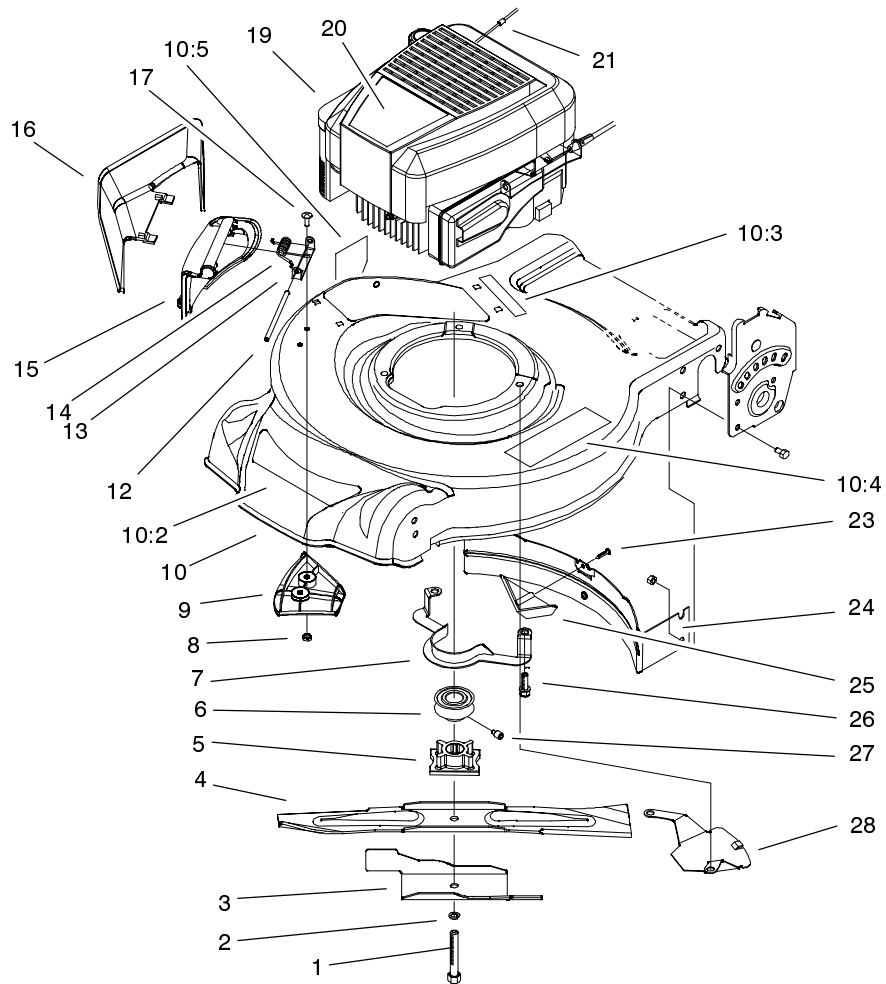

Sheet No.:6

Engine Assembly

Ref. No.	Part No.	Qty.	Description	Ref. No.	Part No.	Qty.	Description
1	95-1748	1	Screw-Blade	21	2210-316	1	Stop-Rope
2	3253-22	1	Washer-Lock	23	93-0231	1	Screw - PPH
3	93-0219-03	1	Accelerator	24	93-0223-03	1	Baffle - Rear
4	93-0241-03	1	Blade - Steel Deck	25	93-0217	1	Kicker - Rear
5	104-1008	1	Retainer-Blade	26	95-1726	3	Screw-Taprite W/Patch
6	95-1878	1	Pulley	27	104-0214	1	Screw-Set, Cone Point
7	92-1024-03	1	Guide-Belt	28	93-4196-03	1	Shield - Grass
8	32128-32	2	Nut-HHF				
9	99-6349	1	Baffle				
10	99-5236	1	Housing Sp				
10:2	99-6011	1	Decal - Deck				
10:3	99-6018	1	Decal - Warning				
10:4	93-0248	1	Decal - Warning				
10:5	43-8480	1	Decal-Danger				
12	99-5291	1	Rod-Cover				
13	99-5292	1	Bracket-Cover				
14	99-5293	1	Spring-Torsion				
15	99-5294	1	Cover-Side				
16	99-5295	1	Chute-Side				
17	3229-11	2	Screw-CARR				
☆19		1	Engine-Quantum XI Briggs & Stratton Model 12j805-2370-B1				
20	99-6336	1	Decal - Recoil - Quiet I/C				

☆ Not serviced