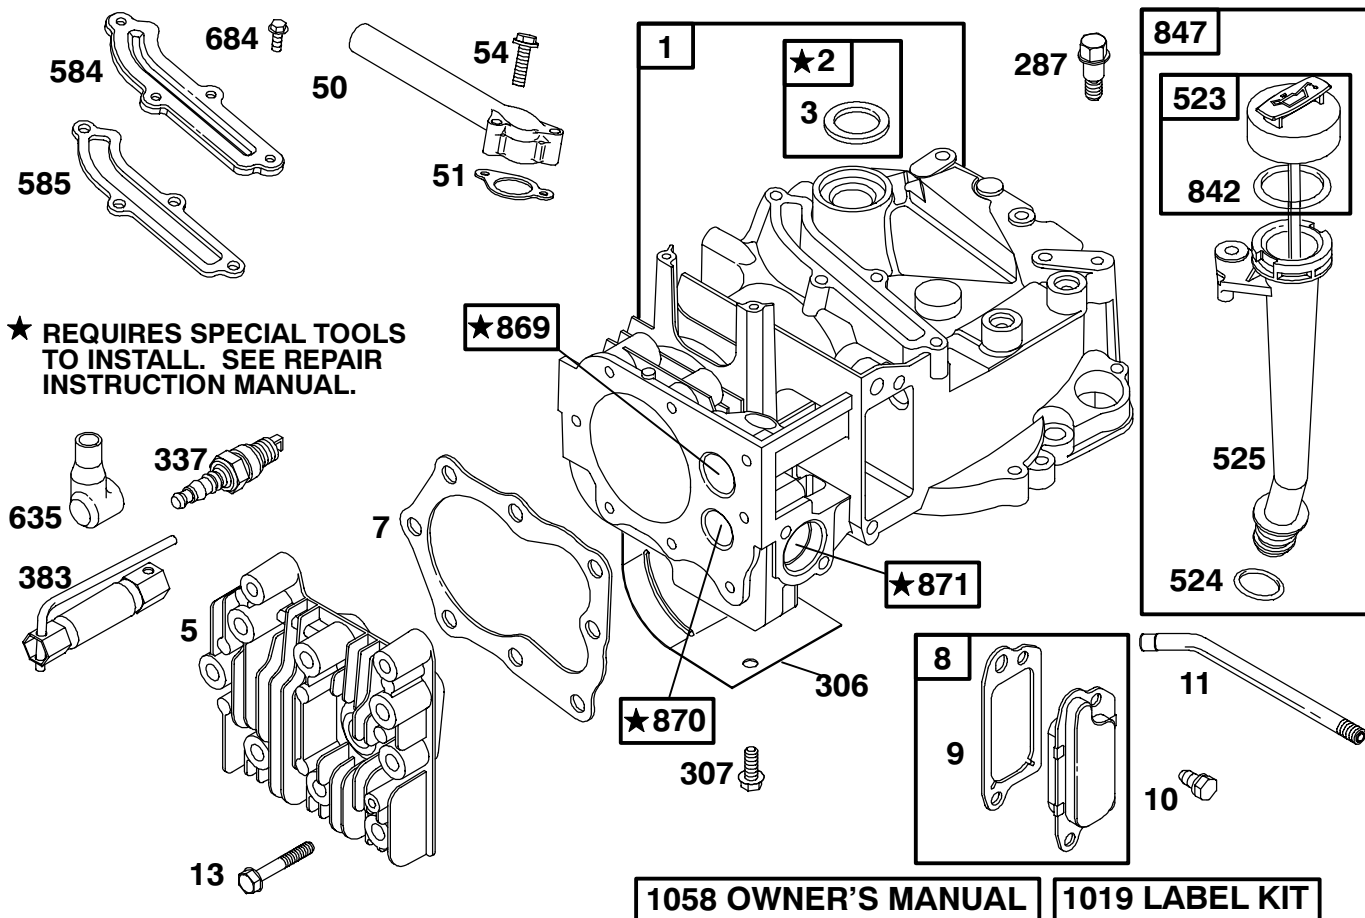

Assemblies include all parts shown in frames.

ENGINE BRIGGS & STRATTON MODEL 12J805-2370-B1

Ref. No.	Part No.	Qty.	Description
1	494062	1	Cylinder Assembly
2	399269	1	Bearing/Seal Kit (Magneto Side)
★3	299819	1	Oil Seal (Magneto Side)
5	691160	1	Cylinder Head
Δ★7	692249	1	Cylinder Head Gasket
8	695250	1	Breather Assembly
Δ★9	272481	1	Breather Gasket
10	94650	1	Screw (Breather Assembly)
11	691781	1	Breather Tube
13	690912	1	Screw (Cylinder Head)
50	497465	1	Intake Manifold
★51	272199	1	Intake Gasket
54	691650	1	Screw (Intake Manifold)
287	690940	1	Screw (Dipstick Tube)
306	690450	1	Cylinder Shield
307	690345	1	Screw (Cylinder Shield)
337	802592	1	Sparkplug
383	89838	1	Sparkplug Wrench
523	495264	1	Dipstick
★524	692296	1	Dipstick Tube Seal
525	495265	1	Dipstick Tube
584	692342	1	Breather Passage

Ref. No.	Part No.	Qty.	Description
★585	691879	1	Cover Breather Passage Gasket
635	66538	1	Sparkplug Boot
684	690345	1	Screw (Breather Passage Cover)
★842	691031	1	O Ring Seal (Dipstick Tube)
847	692017	1	Dipstick/Tube Assembly
869	691155	1	Valve Seat (Intake)
870	690380	1	Valve Seat (Exhaust)
871	262001	1	Valve Guide Bushing (Exhaust)
	63709	1	Valve Guide Bushing (Intake)
1019	498606	1	Label Kit
1058	274783	1	Owner's Manual
	696276	1	Short Block

Δ Included in Valve Gasket Set-Ref. 1095.

★ Included in Engine Gasket Set-Ref. 358.

● Included in Carburetor Overhaul Kit-Ref. 121.

◆ Included in Carburetor Gasket Set-Ref. 977