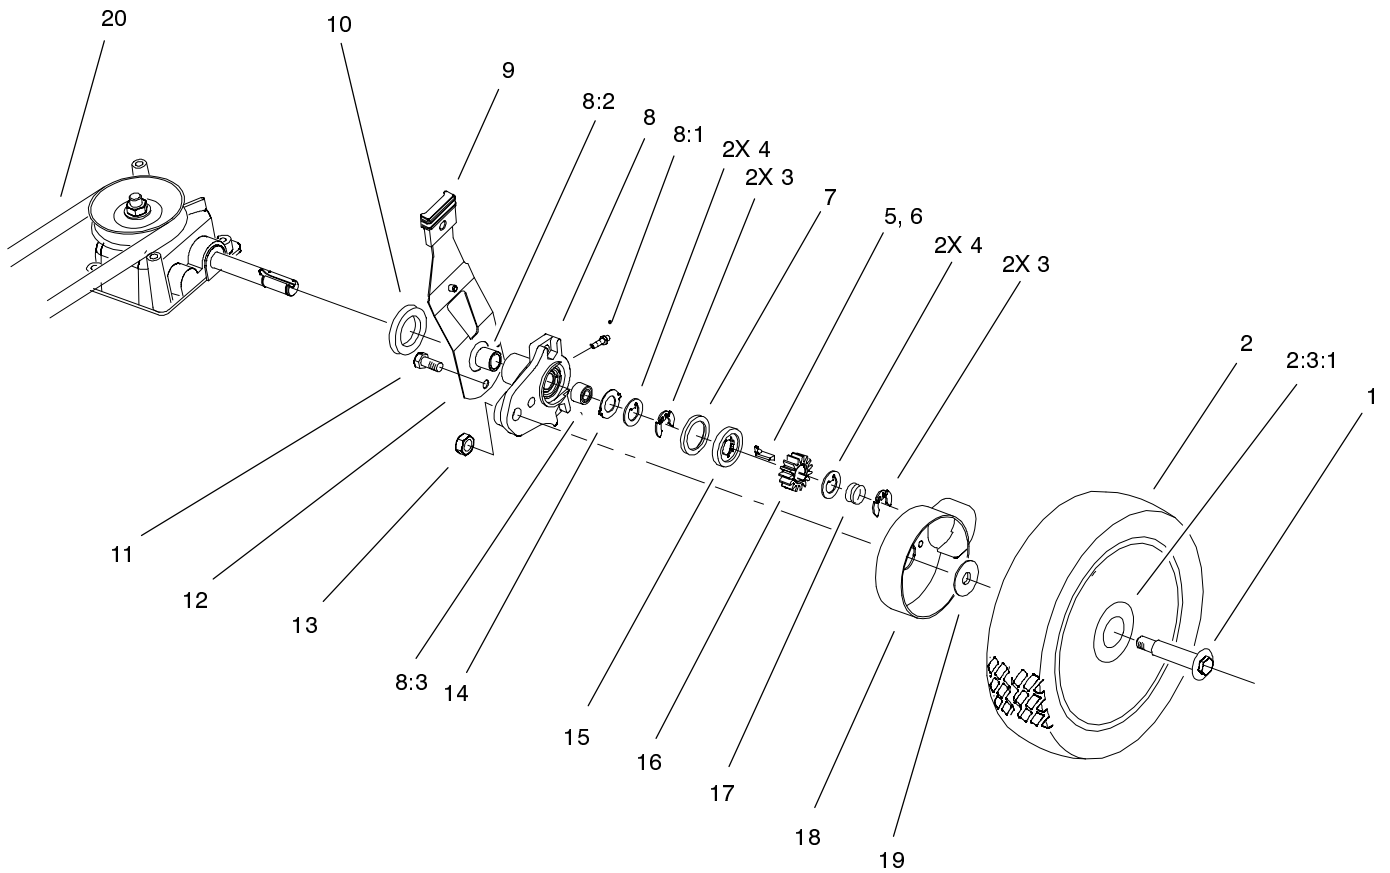

Sheet No.:4

Gear Case & Wheel Assembly

Ref. No.	Part No.	Qty.	Description
1	92-1057	2	Bolt-Shoulder
2	92-9590	2	Wheel ASM
2:3:1	27-6250	2	Bushing
3	65-2720	4	Ring-Klip
4	65-4740	4	Washer-Thrust, Keyed
5	66-6040	1	Key-Rocking, RH
6	66-6050	1	Key-Rocking, LH
7	65-4710	2	Ring-Friction
8	92-7746	2	Arm ASM-Rear Height Adjustment
8:1	302-56	1	Fitting-Zerk
8:2	47-2900	1	Bushing
8:3	70-9760	1	Bushing
9	92-1008	2	Knob-Lever, Height Adjustment
10	614447	2	Spacer-Axle Shaft
11	32144-85	2	Screw-HH
12	92-1004	2	Rear Spring Arm ASM
13	603773	2	Nut
14	65-4730	2	Washer-Arm, Pivot
15	65-4760	2	Washer-Clutch
16	65-4750	2	Gear-Pinion
17	65-4720	2	Spring-Compression
18	94-1609	2	Cover-Wheel

Ref. No.	Part No.	Qty.	Description
19	614426	2	Washer-Stepped
20	93-0232	1	V-Belt