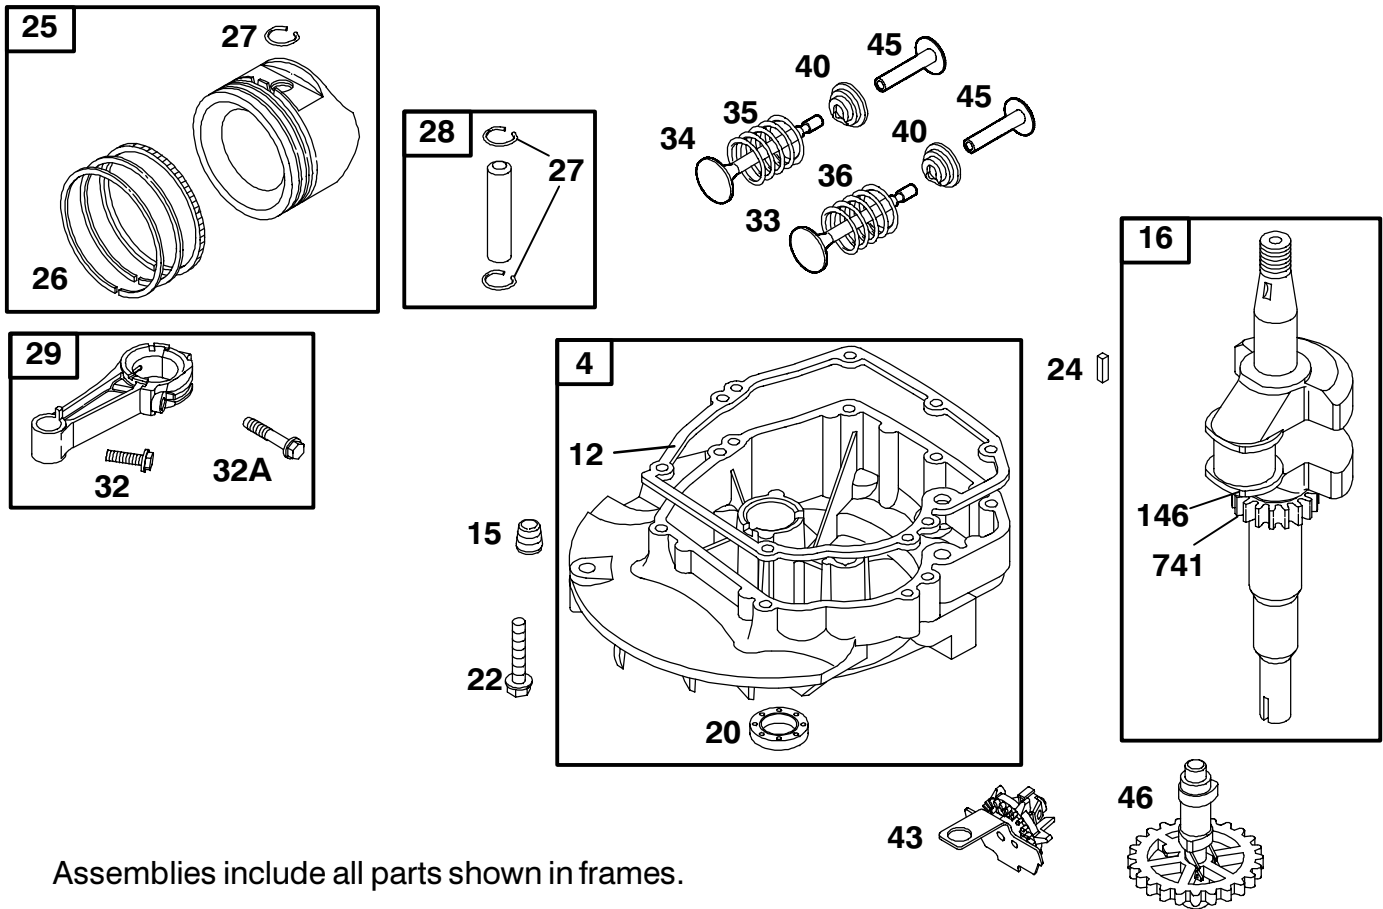

Assemblies include all parts shown in frames.

ENGINE BRIGGS & STRATTON MODEL 12J805-2370-B1

Ref. No.	Part No.	Qty.	Description
4	493279	1	Engine Sump
★12	692232	1	Crankcase Gasket
15	691680	1	Oil Drain Plug
16	696009	1	Crankshaft
★20	399781	1	Oil Seal
22	691092	1	Screw (Engine Sump)
24	222698	1	Flywheel Key
25	499429	1	Piston Assembly (Standard)
	499430	1	Piston Assembly (.010" Oversize)
	499431	1	Piston Assembly (.020" Oversize)
	499432	1	Piston Assembly (.030" Oversize)
26	499425	1	Ring Set (Standard)
	499426	1	Ring Set (.010" Oversize)
	499427	1	Ring Set (.020" Oversize)
	499428	1	Ring Set (.030" Oversize)
27	691866	1	Piston Pin Lock
28	499423	1	Piston Pin (Standard)

Ref. No.	Part No.	Qty.	Description
	298908	1	Piston Pin (.005" Oversize)
29	499424	1	Connecting Rod (Standard)
32	691664	1	Screw (Connecting Rod)
32A	695759	1	Screw (Connecting Rod)
33	262651	1	Exhaust Valve
34	262652	1	Intake Valve
35	691270	1	Valve Spring (Intake)
36	691270	1	Valve Spring (Exhaust)
40	692194	1	Valve Retainer
43	691997	1	Governor/Oil Slinger
45	690548	1	Valve Keeper
46	691449	1	Camshaft
146	690979	1	Timing Key
741	691830	1	Timing Gear

Δ Included in Valve Gasket Set-Ref. 1095.

★ Included in Engine Gasket Set-Ref. 358.

● Included in Carburetor Overhaul Kit-Ref. 121.

◆ Included in Carburetor Gasket Set-Ref. 977.