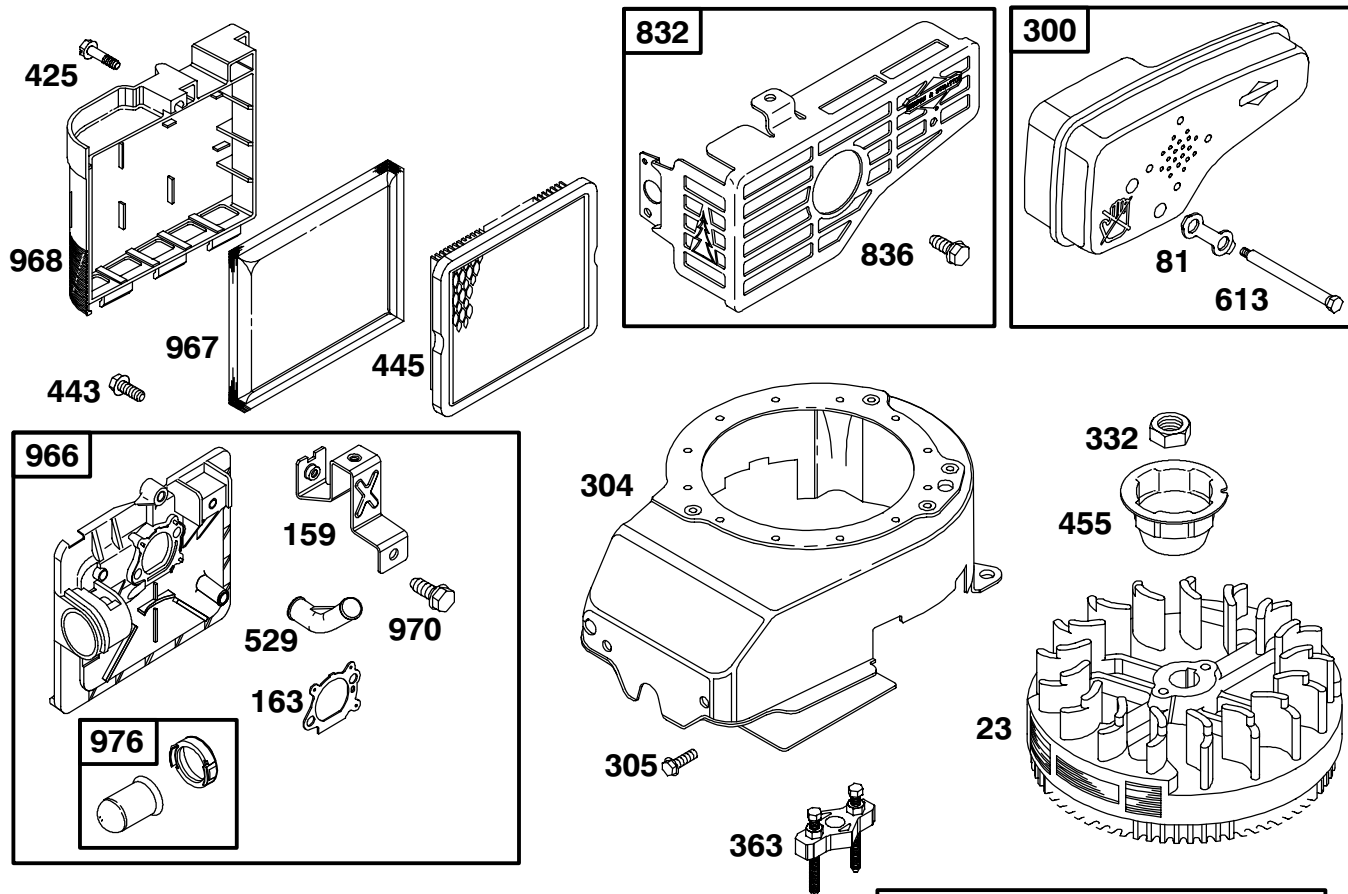

Assemblies include all parts shown in frames.

1036 LABEL-EMISSIONS

ENGINE BRIGGS & STRATTON MODEL 12J805-2370-B1

Ref. No.	Part No.	Qty.	Description
23	691987	1	Flywheel
81	691740	1	Muffler Screw Lock
159	691753	1	Air Cleaner Primer Bracket
★◆163	272653	1	Air Cleaner Gasket
300	694048	1	Muffler
304	694092	1	Blower Housing
305	691108	1	Screw (Blower Housing)
332	690662	1	Nut (Flywheel)
363	19069	1	Flywheel Puller
425	690670	1	Screw (Air Cleaner Cover)
443	692523	1	Screw (Air Cleaner Base)
445	491588	1	Air Cleaner Cartridge Filter
455	691219	1	Flywheel Cup
529	691923	1	Grommet
613	691114	1	Screw (Muffler)
832	497683	1	Muffler Guard
836	690664	1	Screw (Muffler Guard)
966	496116	1	Air Cleaner Primer Base
967	493537	1	Pre Cleaner Filter
968	692298	1	Air Cleaner Cover

Ref. No.	Part No.	Qty.	Description
970	691669	1	Screw (Air Cleaner Primer Bracket)
976	694395	1	Carburetor Primer
1036	695111	1	Emissions Label

△ Included in Valve Gasket Set-Ref. 1095.

★ Included in Engine Gasket Set-Ref. 358.

● Included in Carburetor Overhaul Kit-Ref. 121.

◆ Included in Carburetor Gasket Set-Ref. 977.