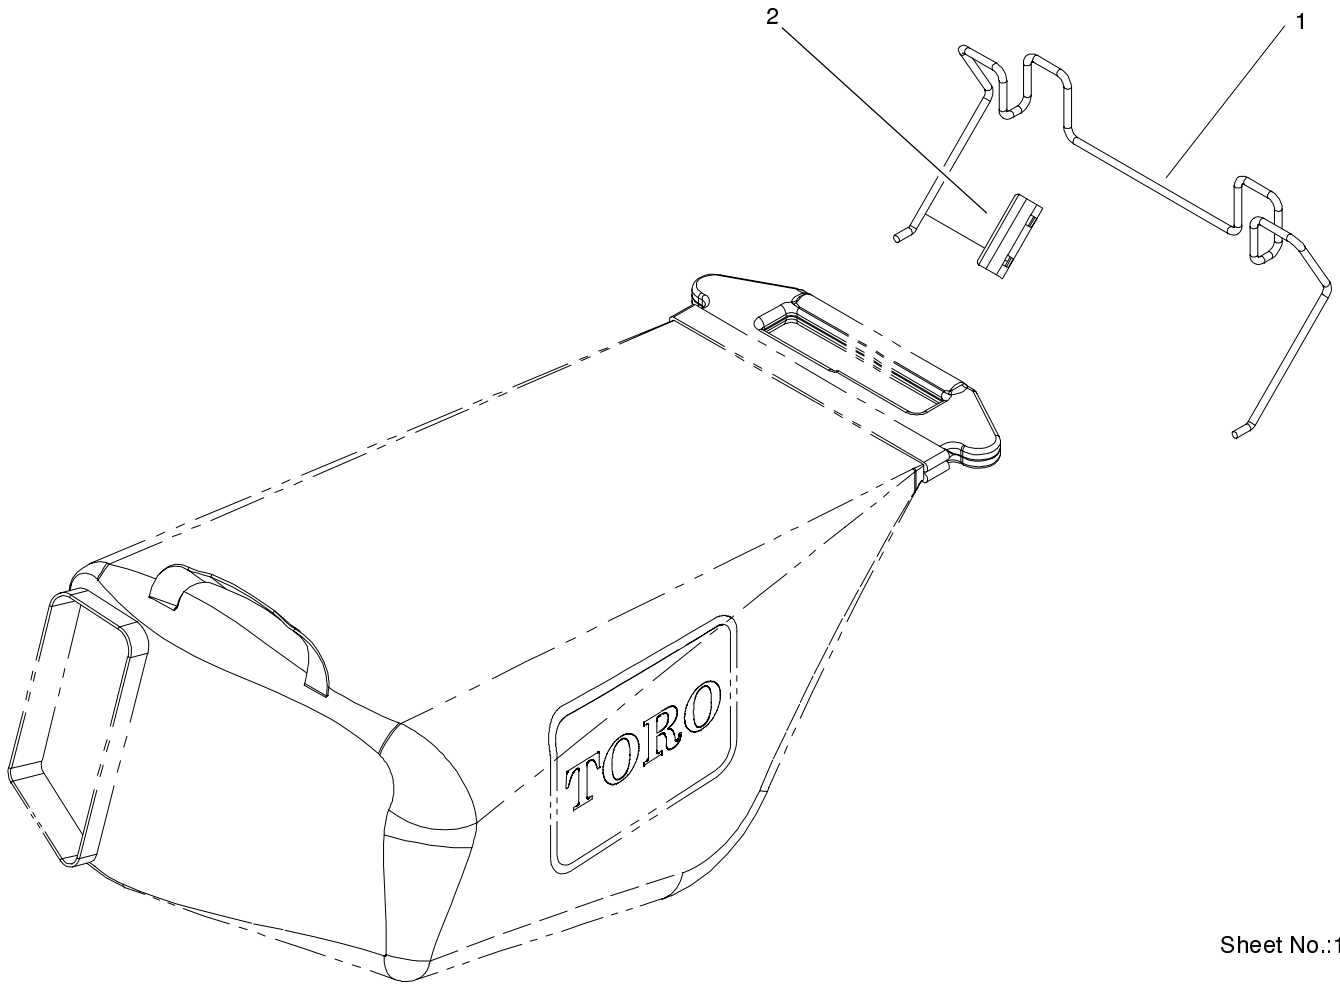

Sheet No.:13

Hanger & Clamp Assembly

Ref. No.	Part No.	Qty.	Description
1	98-2690-03	1	Hanger-Bag,Ts
2	98-2691-03	2	Clamp-Hanger,Bag

Ref. No.	Part No.	Qty.	Description