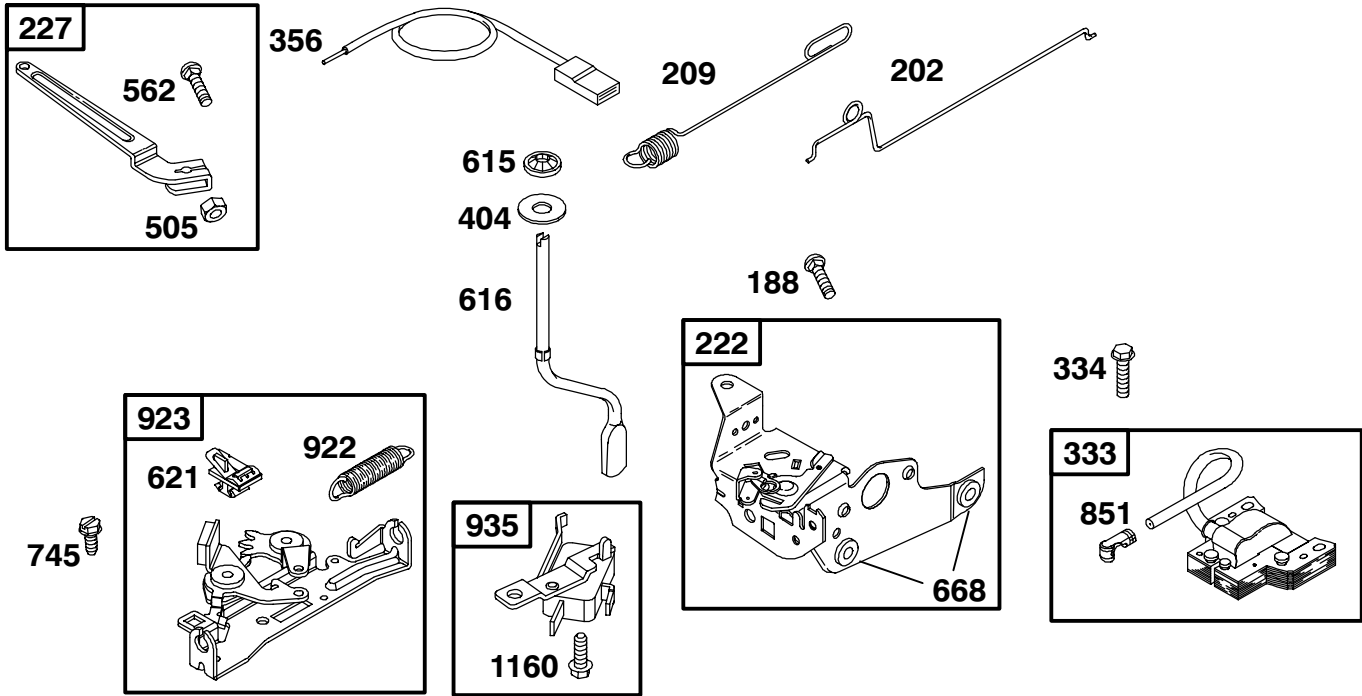

Assemblies include all parts shown in frames.

ENGINE BRIGGS & STRATTON MODEL 12J805-2370-B1

Ref. No.	Part No.	Qty.	Description
188	690877	1	Screw (Control Bracket)
202	691829	1	Mechanical Governor Link
209	691292	1	Governor Spring
222	692467	1	Control Bracket
227	690783	1	Governor Control Lever
333	802574	1	Magneto Armature
334	691061	1	Screw (Magneto Armature)
356	692390	1	Stop Wire
404	690272	1	Washer (Governor Crank)
505	231082	1	Nut (Governor Control Lever)
562	92613	1	Screw (Governor Control Lever)
615	690340	1	Governor Shaft Retainer
616	691306	1	Governor Crank
621	692310	1	Stop Switch
★668	493823	1	Spacer (Includes 2)
745	691648	1	Screw (Brake)
851	493880	1	Sparkplug Terminal

Ref. No.	Part No.	Qty.	Description
922	691831	1	Brake Spring
923	691994	1	Brake
935	499421	1	Interlock Switch
1160	691627	1	Screw (Interlock Switch)

Δ Included in Valve Gasket Set-Ref. 1095.

★ Included in Engine Gasket Set-Ref. 358.

● Included in Carburetor Overhaul Kit-Ref. 121.

◆ Included in Carburetor Gasket Set-Ref. 977.