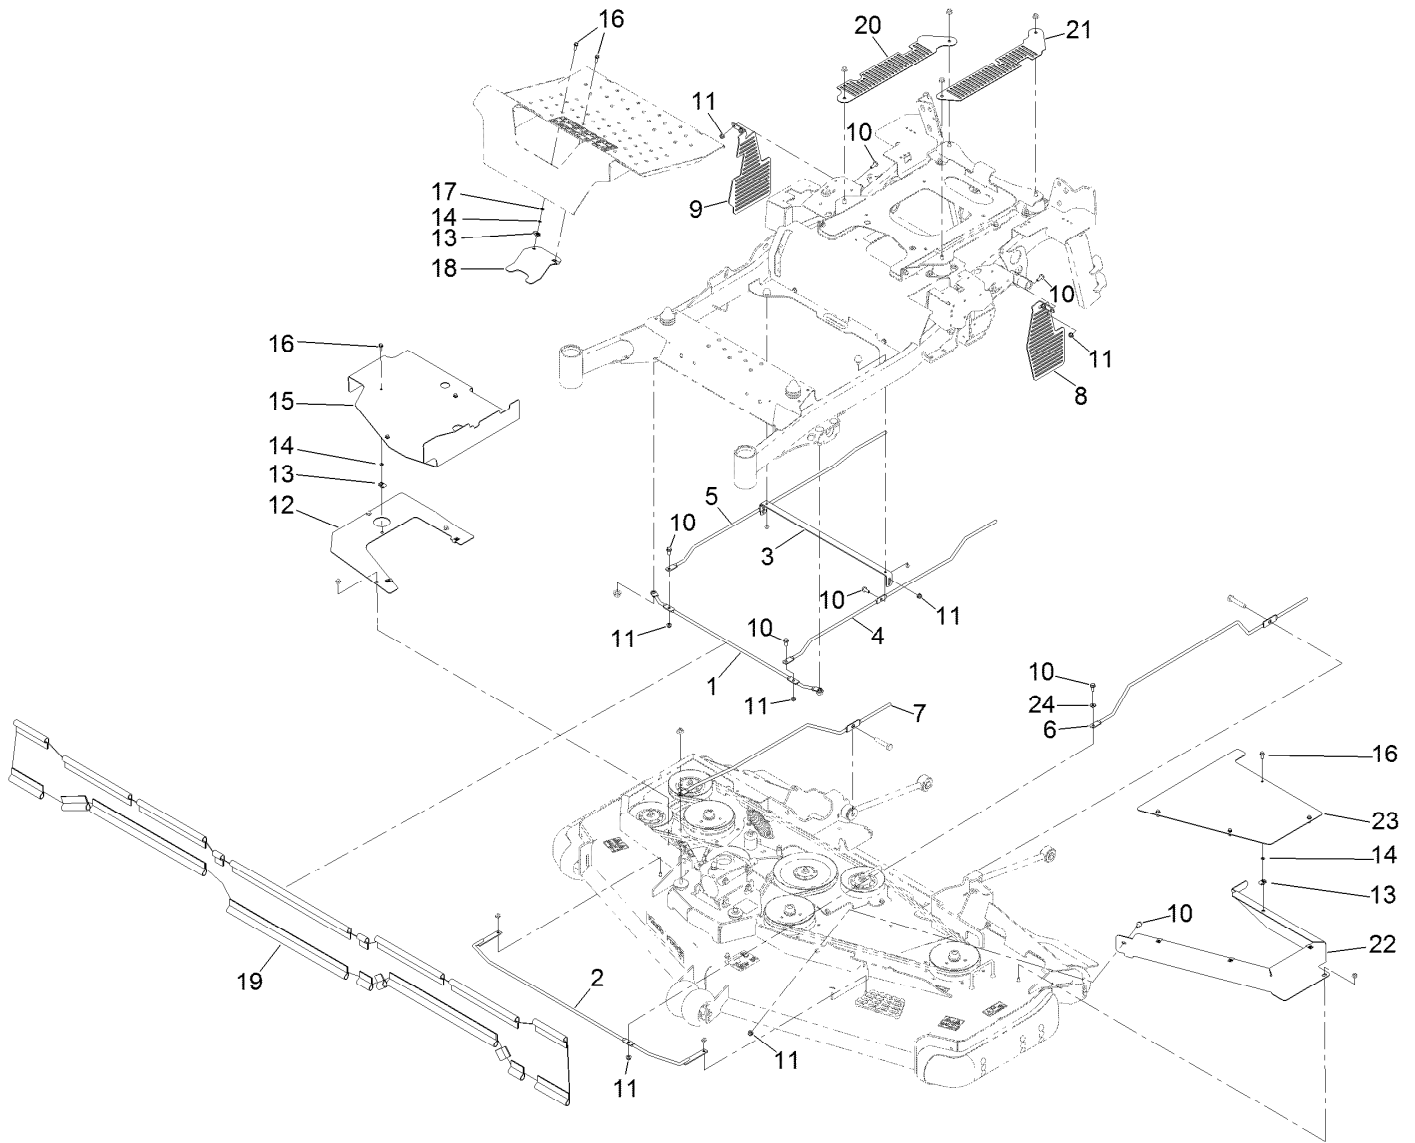

**Count on it.**

**Parts Catalog**

**CE Kit**

**Z Master® Professional 7500-D Series Riding  
Mower, With 72in TURBO FORCE® Rear  
Discharge Mower**

Model No. 144-0410

## CE Assembly No. 144-0410

<i>Ref.</i>	<i>Part Number</i>	<i>Qty.</i>	<i>Description</i>	<i>Ref.</i>	<i>Part Number</i>	<i>Qty.</i>	<i>Description</i>
1	144-0377	1	Rod-Support, Upper Front	13	107069	9	Clip
2	144-0432	1	Rod-Support, Lower ASM [welded]	14	32115-15	9	Nut-Push
3	144-0366-03	1	Bracket-Brace	15	144-0435-03	1	Guard-Pulley, RH [black]
4	144-0367	1	Rod-Support, Upper LH	16	3234-4	9	Screw-HHF
5	144-0368	1	Rod-Support, Upper RH	17	3256-60	2	Washer-Flat
6	144-0436	1	Rod-Support, Lower LH	18	144-0365-03	1	Adapter-Captive
7	144-0374	1	Rod-Support, Lower RH	19	140-8037	1	Guard-Skirt ASM
8	144-0372-03	1	Guard-Frame, LH	20	144-0363-03	1	Cover-CE, RH
9	144-0373-03	1	Guard-Frame, RH	21	144-0364-03	1	Cover-CE, LH
10	3234-47	10	Screw-HHF	22	144-0446-03	1	Guard-Pulley Mount, LH [black]
11	104-8300	10	Nut-HF, NI	23	144-0447-03	1	Guard-Pulley, LH [black]
12	144-0434-03	1	Guard-Pulley Mount, RH [black]	24	105-5769	1	Washer