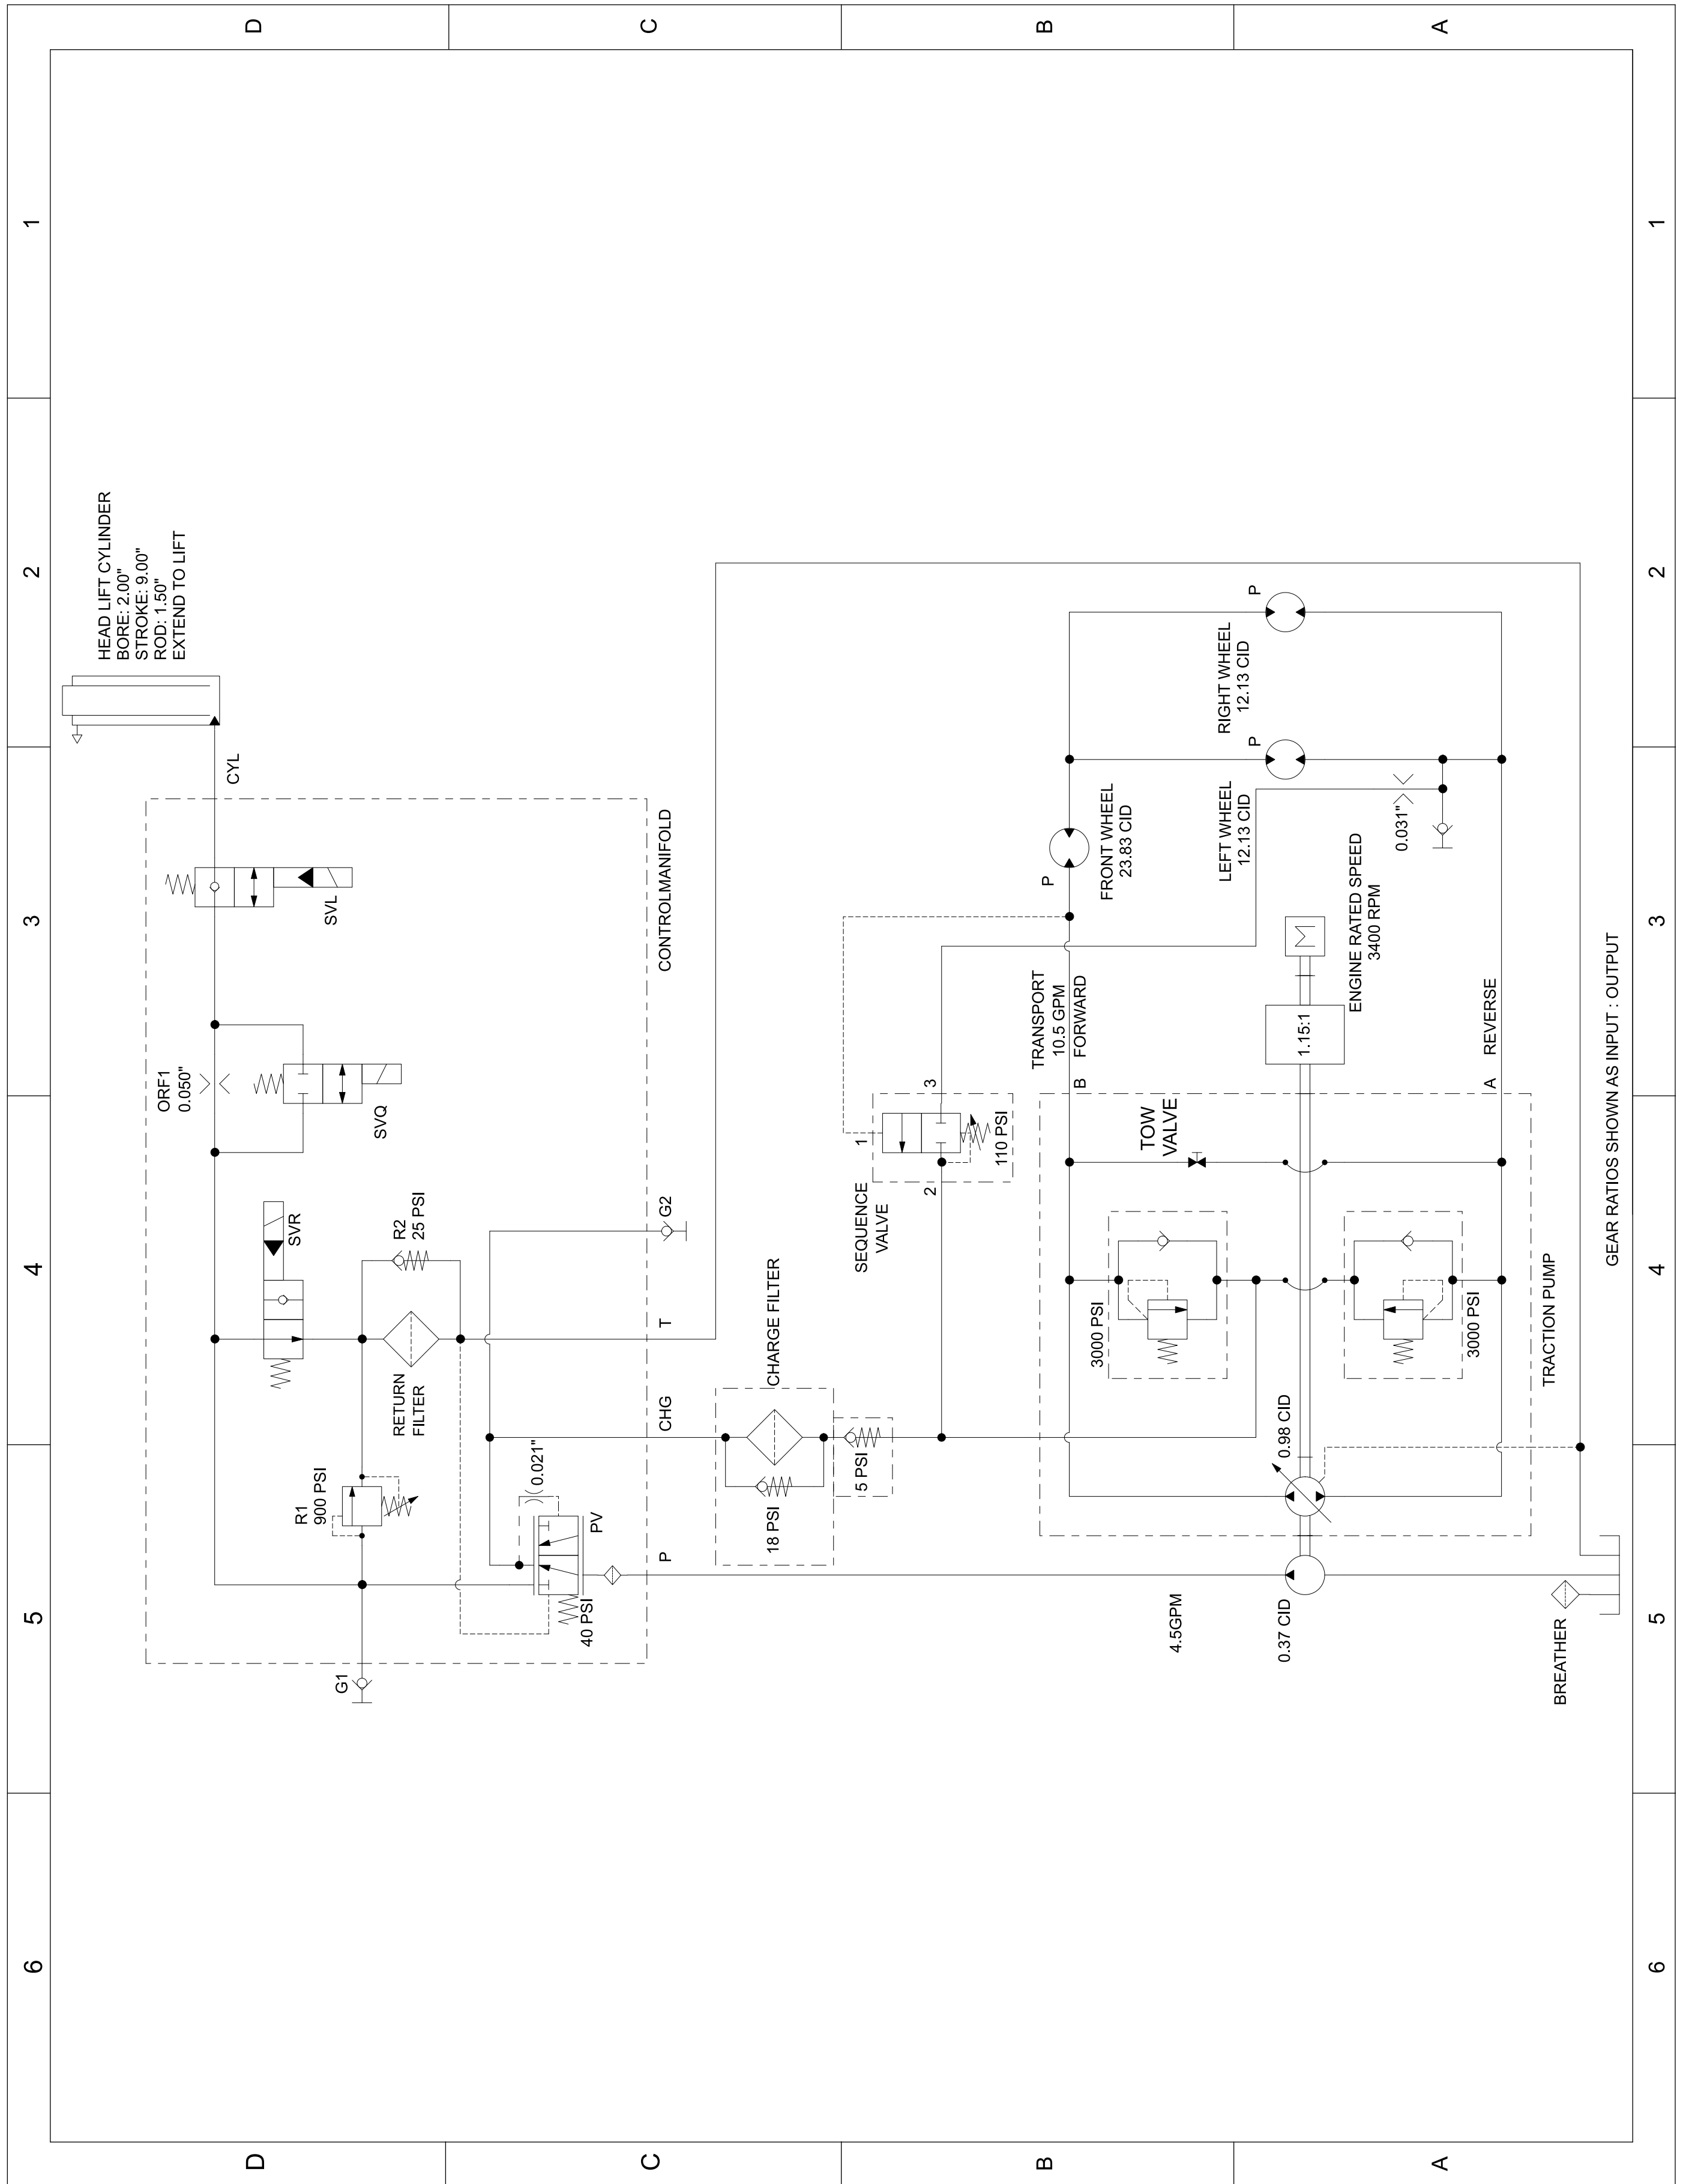

# ProCore® 648 Aerator

Model No. 09200—Serial No. 407900000 and Up

Model No. 09200  
131-4899 Rev C  
1 of 1

Hydraulic Schematic

GEAR RATIOS SHOWN AS INPUT : OUTPUT