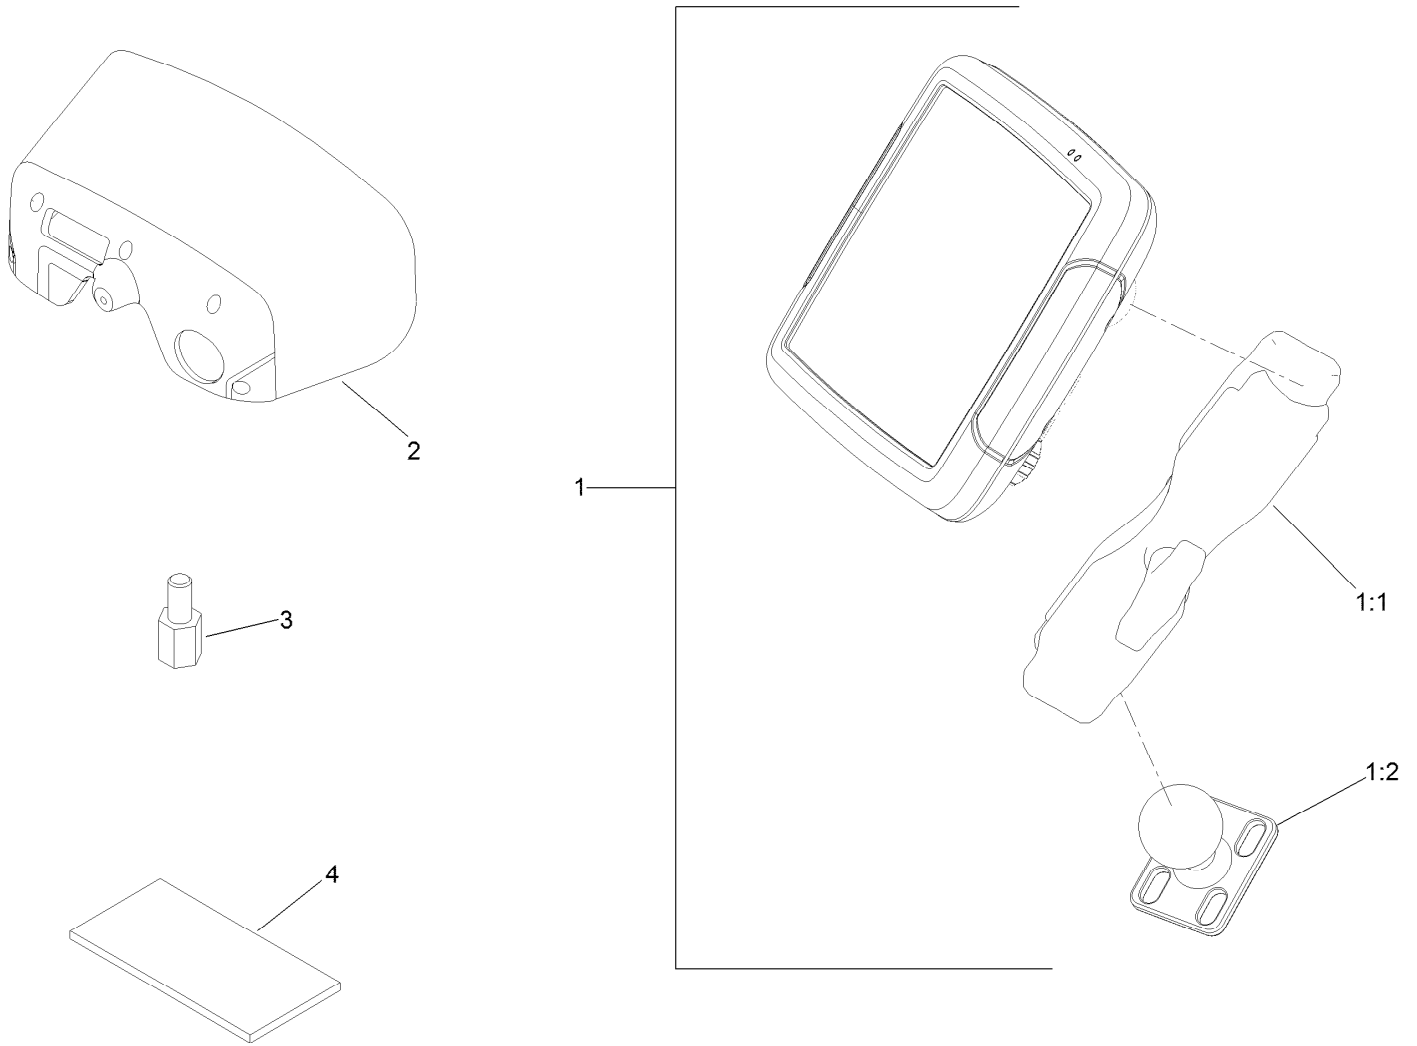

Count on it.

Parts Catalog

X25 Monitor Kit

**Multi Pro[®] 5800-D or 5800-G Turf Sprayer
with ExcelaRate[®] Spray System**

Model No. 41637

X25 Monitor Assembly

<i>Ref.</i>	<i>Part Number</i>	<i>Qty.</i>	<i>Description</i>
1	133-0410	1	Control Console ASM
1:1	131-3797	1	Arm-Mount, Ram ●
1:2	130-7299	1	Base-Mount, Ram ●
2	136-0453	1	Cover-Display
3	131-3796	1	Nut-Standoff
4	132-4328	2	Strip-Adhesive