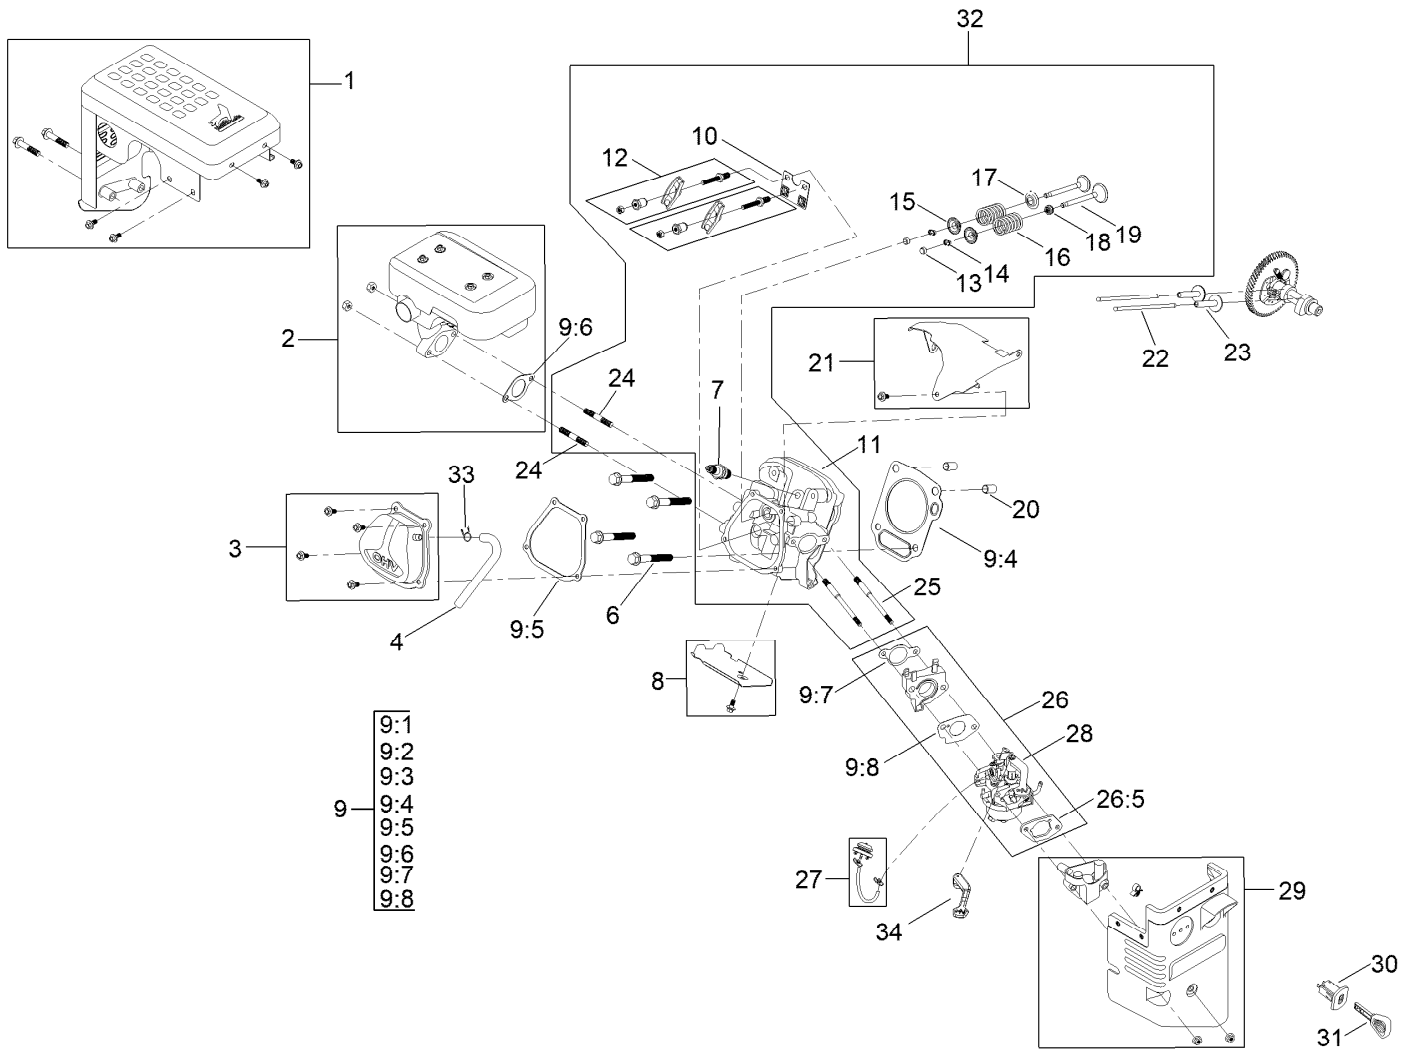

Engine Assembly No. 3

Engine Assembly No. 3 (continued)

<i>Ref.</i>	<i>Part Number</i>	<i>Qty.</i>	<i>Description</i>	<i>Ref.</i>	<i>Part Number</i>	<i>Qty.</i>	<i>Description</i>
1	121-4101	1	Muffler Shield Kit	17	120-4303	1	Seat-Spring, Valve
2	127-9373	1	Muffler Kit	18	120-4304	1	Seal-Stem, Valve
3	121-0343	1	Valve Cover Kit	19	121-0328	1	Valve Kit
4	139-0629	1	Tube-Breather	20	120-4200	2	Pin-Dowel
6	121-0302	4	Screw-HHF	21	121-4102	1	Upper Heat Shroud Kit
7	119-1901	1	Plug-Spark	22	121-0246	2	Rod-Push
8	121-0348	1	Lower Heat Shroud Kit	23	120-4298	2	Lifter-Valve
9	121-0356	1	Seal And Gasket Kit	24	121-0304	2	Stud-Mount, Muffler
9:1	121-0316	1	Seal-Oil	25	121-0303	2	Stud-Mount, Carburetor
9:2	121-0317	1	Seal-Oil	26	121-0345	1	Complete Carb Service Kit
9:3	121-0228	1	Gasket-Cover, Crankcase	26:5	121-0254	1	Gasket-Coated, Rubber
9:4	121-0232	1	Gasket-Head, Cylinder	27	127-9372	1	Primer Kit
9:5	121-0234	1	Gasket-Cover, Valve	28	127-9143	1	Carb Repair Kit With Gaskets
9:6	121-0272	1	Gasket-Exhaust	29	121-0355	1	Heater Box Kit
9:7	121-0252	1	Gasket-Carburetor	30	121-0283	1	Switch-Key
9:8	121-0253	1	Gasket-Carburetor	31	117-7728	1	Key
10	121-0247	1	Plate-Guide, Push Rod	32	133-9855	1	Complete Head ASM
11	121-0230	1	Head-Cylinder	33	127-9408	1	Clamp-Hose
12	121-0245	2	Rocker Arm ASM	34	139-0638	1	Lever-Choke
13	121-0244	2	Rotator-Valve	99	121-4241	1	High Altitude Kit-Power Max HD ●
14	120-4307	4	Keeper-Valve				
15	120-4306	2	Retainer-Spring, Valve				
16	120-4305	2	Spring-Valve				

● Not illustrated