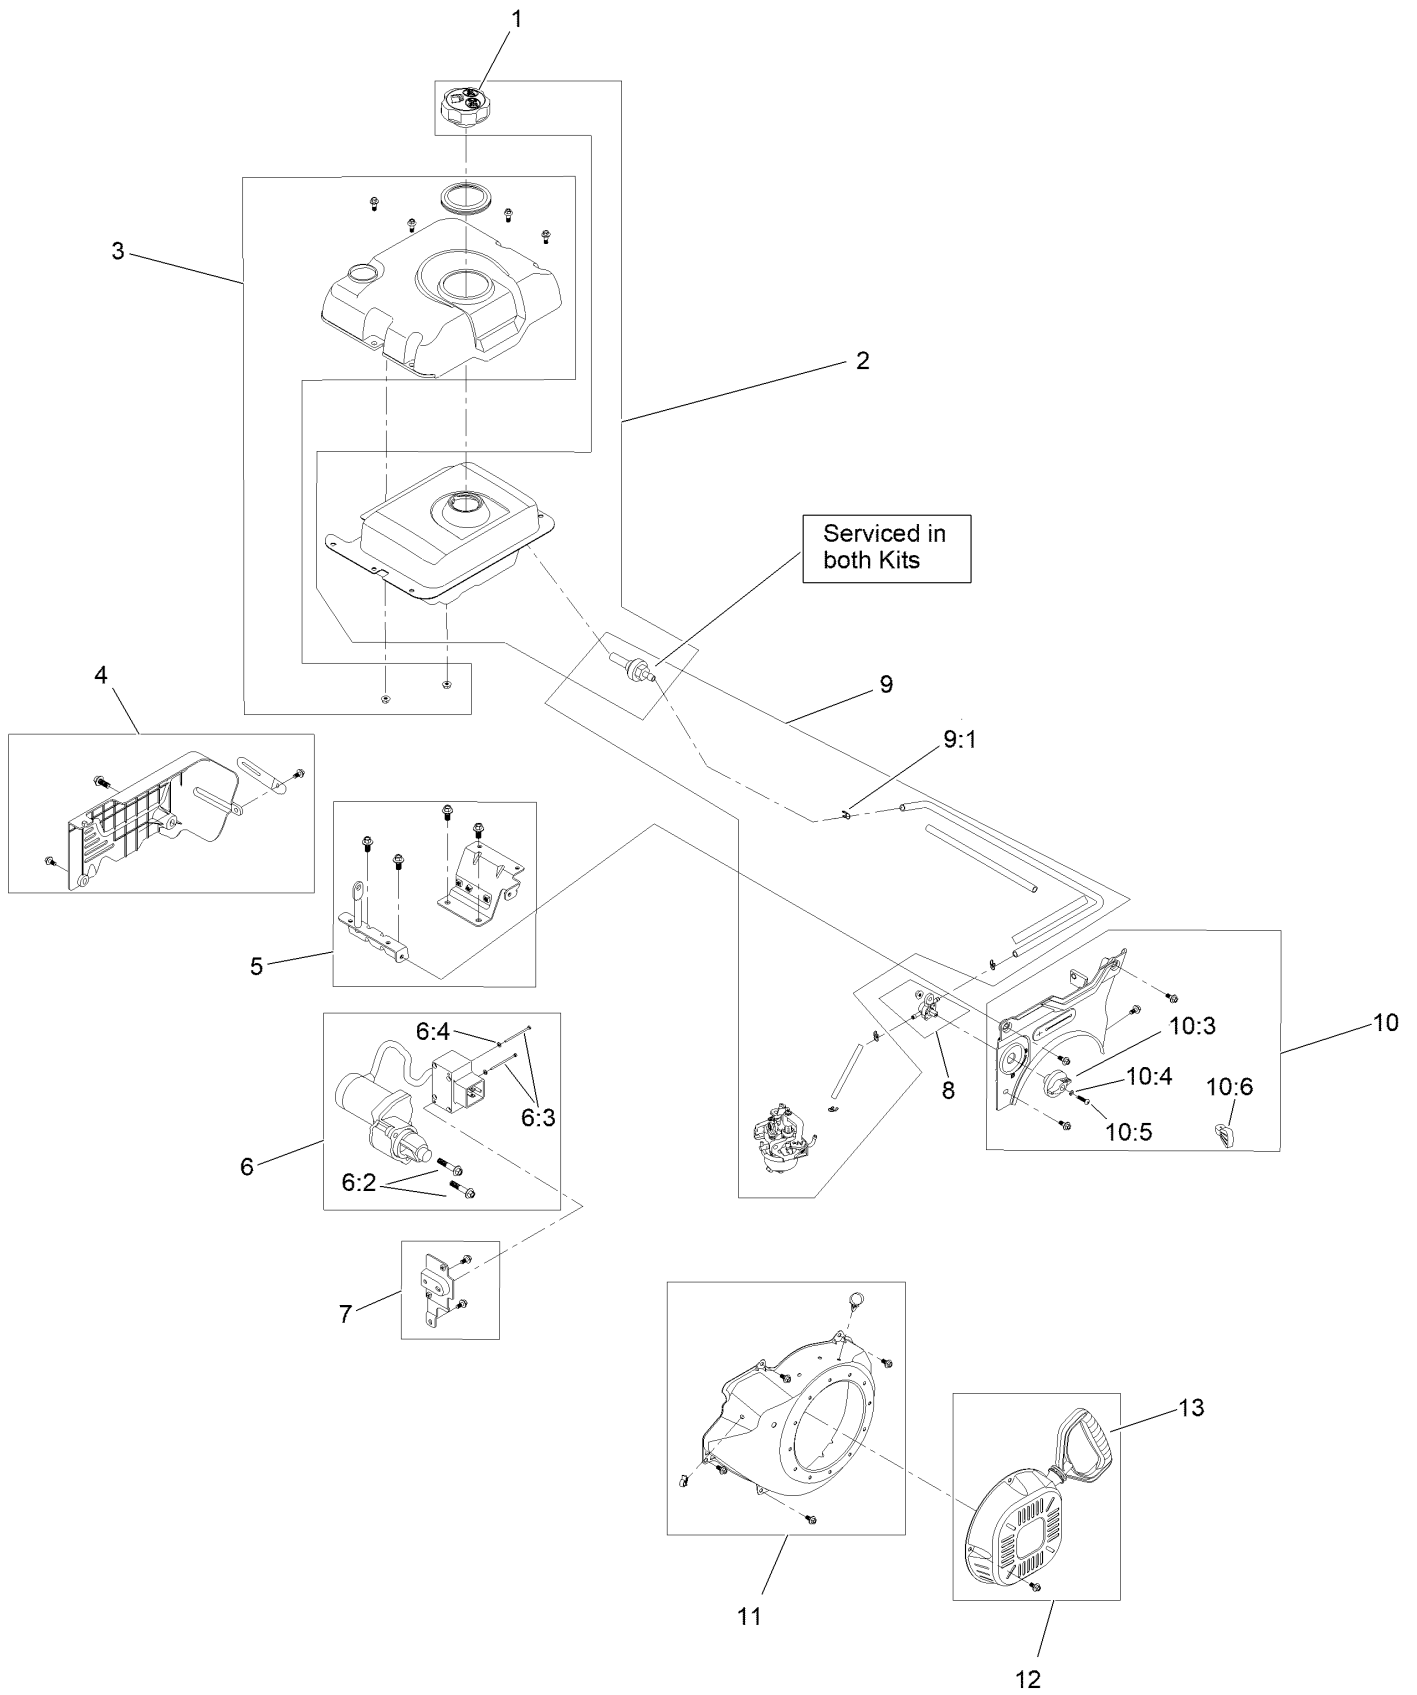

Engine Assembly (continued)

<i>Ref.</i>	<i>Part Number</i>	<i>Qty.</i>	<i>Description</i>	<i>Ref.</i>	<i>Part Number</i>	<i>Qty.</i>	<i>Description</i>
1	120-4423	1	Engine-175Fds-1	9	138-0683-03	1	Bracket-Light
2	138-0695	1	Engine Plate ASM	10	32144-85	2	Screw-HWH
3	32144-70	4	Screw-HWHTF	11	121-4604	1	Screw-HH
4	136-8683	4	Nut-Lock	12	136-6606	1	Cover-Belt
5	136-8673	1	Guide-Belt	13	3230-19	1	Bolt-CARR
6	138-0690	2	Screw-HH	14	137-3089	1	Nut-Hex
7	136-6644-03	1	Bracket-Control, Traction	15	137-3099	1	Screw-Plastite, HWH
8	138-0670	1	LED Light ASM				

Engine Assembly No. 1