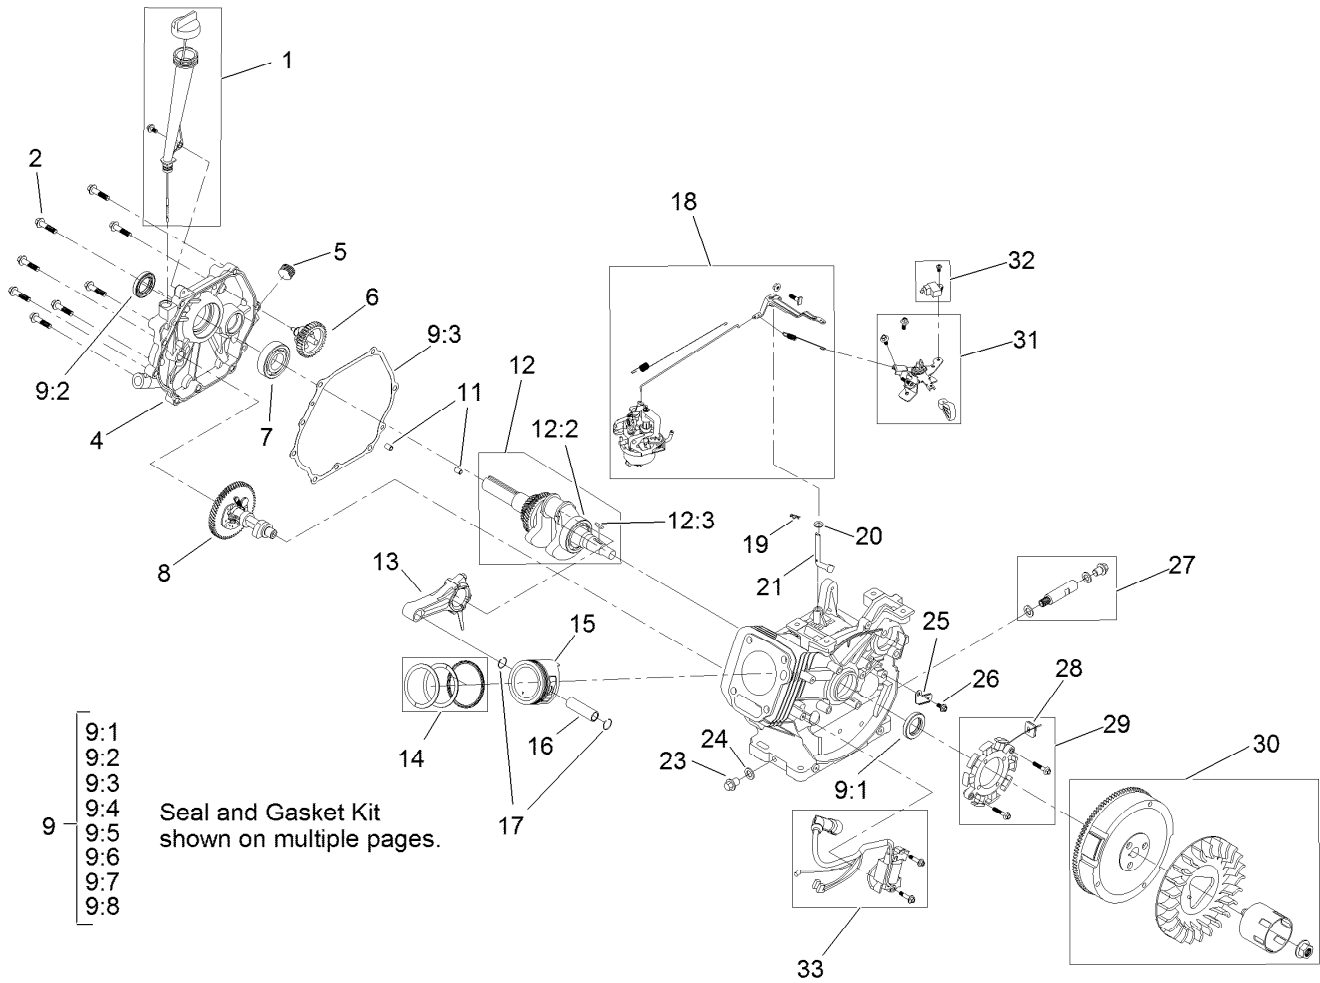

Engine Assembly No. 1 (continued)

<i>Ref.</i>	<i>Part Number</i>	<i>Qty.</i>	<i>Description</i>	<i>Ref.</i>	<i>Part Number</i>	<i>Qty.</i>	<i>Description</i>
1	133-9823	1	Cap-Fuel	8	121-4109	1	Fuel Shut-Off Valve Kit
2	136-7802	1	Fuel Tank And Cap Kit	9	139-0598	1	Fuel Line Kit
3	121-0349	1	Fuel Tank Cover Kit	9:1	121-0087	4	Clamp-Hose
4	121-0347	1	Rear Panel And Hardware Kit	10	121-4105	1	Front Panel Kit
5	121-0351	1	Tank Mount Bracket Kit	10:3	121-0268	1	Knob-Valve, Fuel
6	136-7799	1	Electric Starter Kit	10:4	121-0312	1	Washer-Plain
6:2	121-0298	2	Screw-HHF	10:5	121-0305	1	Screw-Bhp
6:3	121-0306	2	Screw-Bhp	10:6	121-0269	1	Knob-Control, Throttle
6:4	121-0312	2	Washer-Plain	11	121-0274	1	Recoil Shroud Kit
7	121-4103	1	Switch Box Bracket Kit	12	121-0342	1	Recoil Kit
				13	121-0287	1	Handle-Recoil

Engine Assembly No. 2