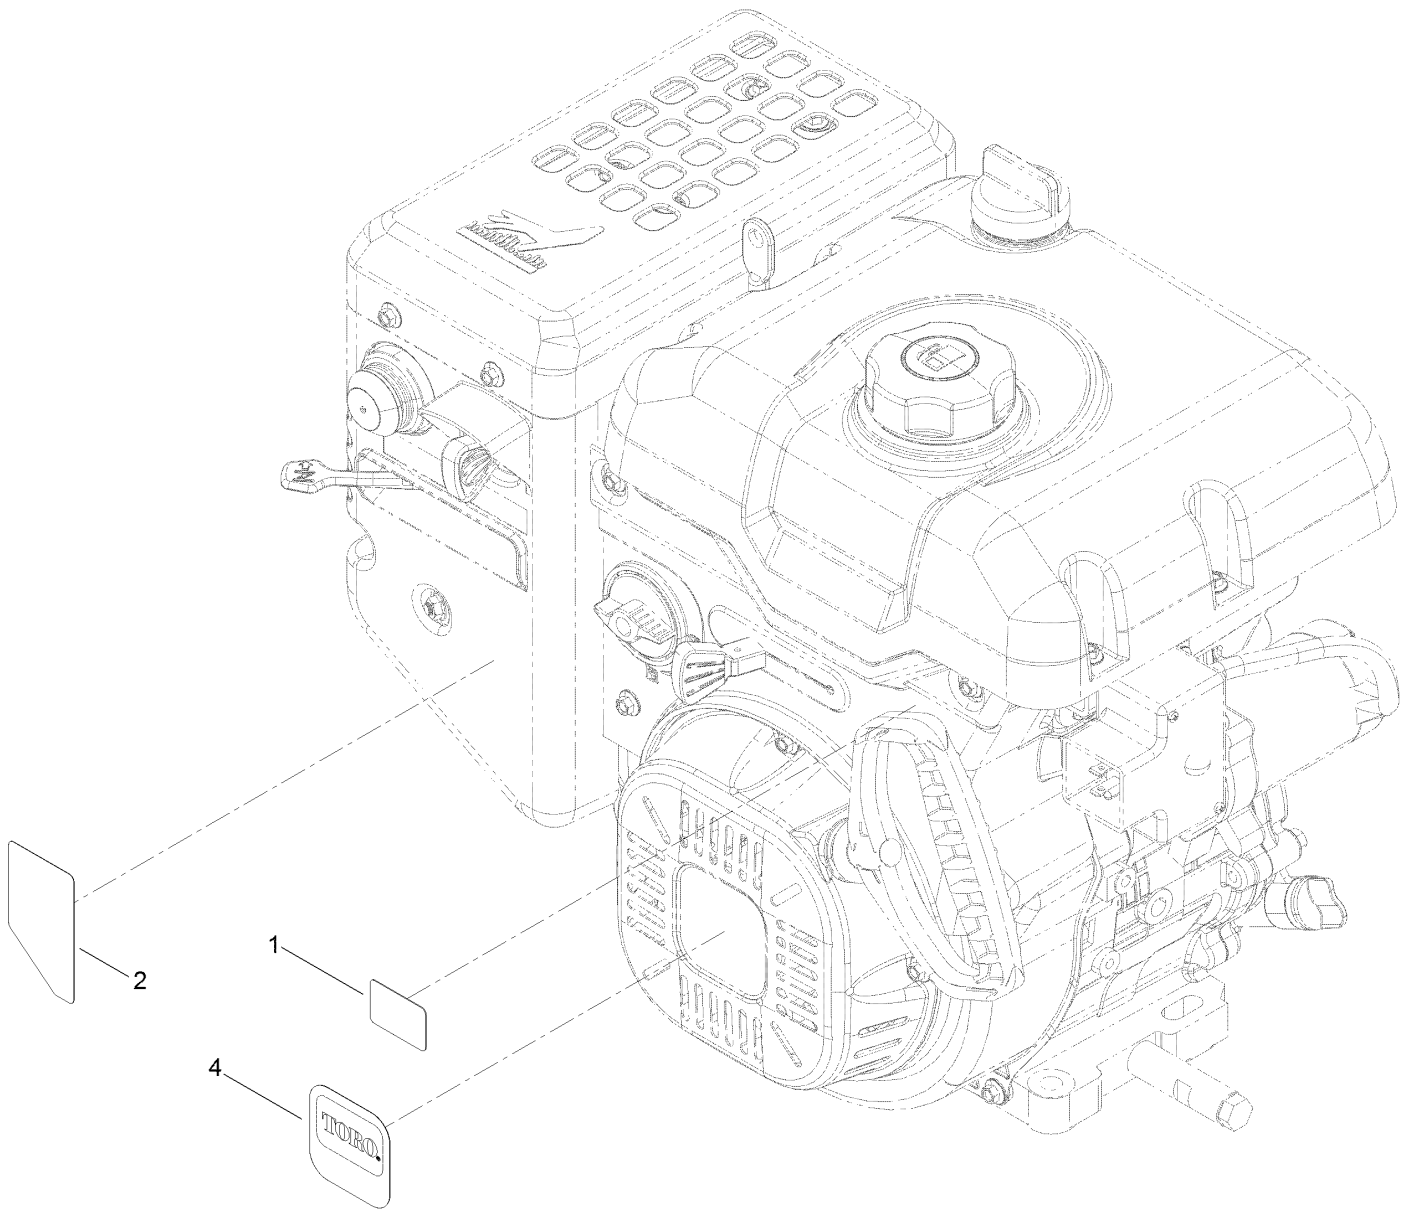

Engine Decal Assembly

Engine Decal Assembly (continued)

<i>Ref.</i>	<i>Part Number</i>	<i>Qty.</i>	<i>Description</i>
1	125-1102	1	Decal-Throttle
2	120-9805	1	Decal-Control, Engine
4	120-9810	1	Decal-Recoil