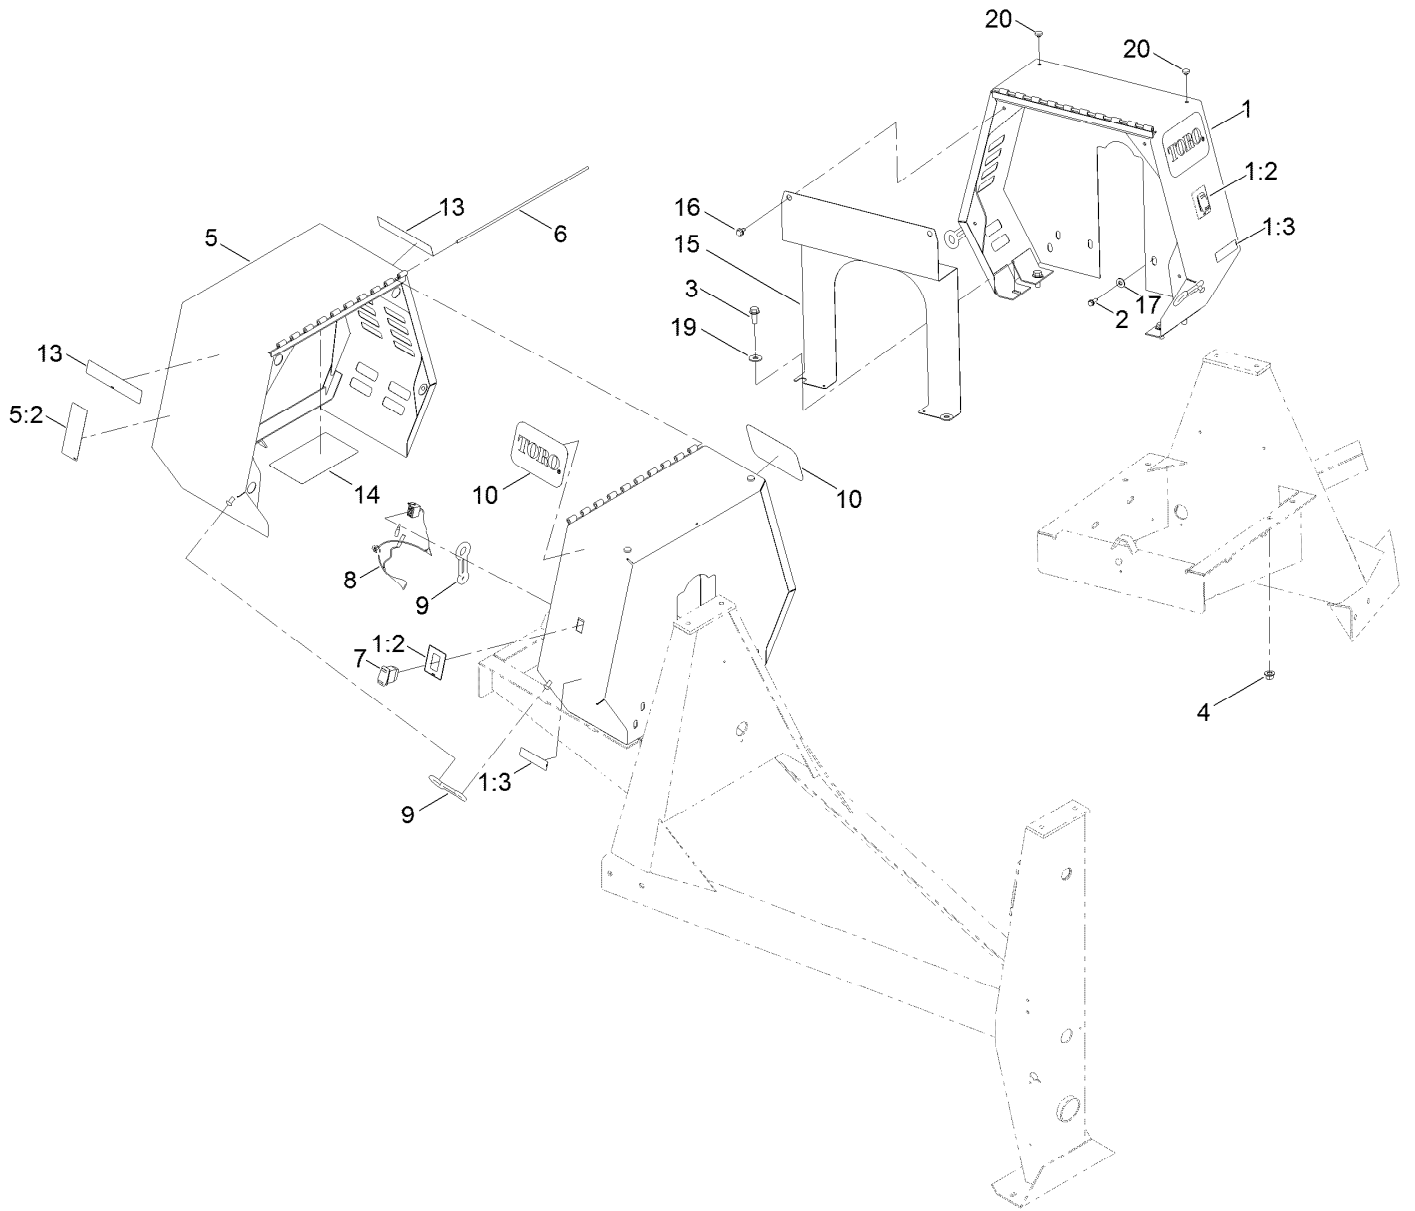

Cowl Assembly

Cowl Assembly (continued)

<i>Ref.</i>	<i>Part Number</i>	<i>Qty.</i>	<i>Description</i>	<i>Ref.</i>	<i>Part Number</i>	<i>Qty.</i>	<i>Description</i>
1	127-2811	1	Stationary Cowl ASM	8	125-4877	1	Harness-Wire, Mixer
1:2	125-4940	1	Decal-Stop, Engine	9	ST47182	3	Latch-Rubber
1:3	133-8062	1	Decal-Arrestor, Spark	10	67-7320	2	Decal
2	701243	2	Screw-Thd Roll, HWH	13	125-4937	2	Decal
3	3234-38	4	Screw-HHF	14	132-4042	1	Decal-Service
4	99-5107	4	Nut-Lock	15	125-8218-03	1	Plate-Engine
5	127-1685	1	Movable Cowl ASM	16	110-9380	2	Screw-HWH
5:2	125-4939	1	Decal-Warning	17	3256-4	2	Washer-Flat
6	ST44368	1	Pin	19	3256-6	2	Washer-Flat
7	95-8999	1	Switch	20	1-513658	2	Bumper