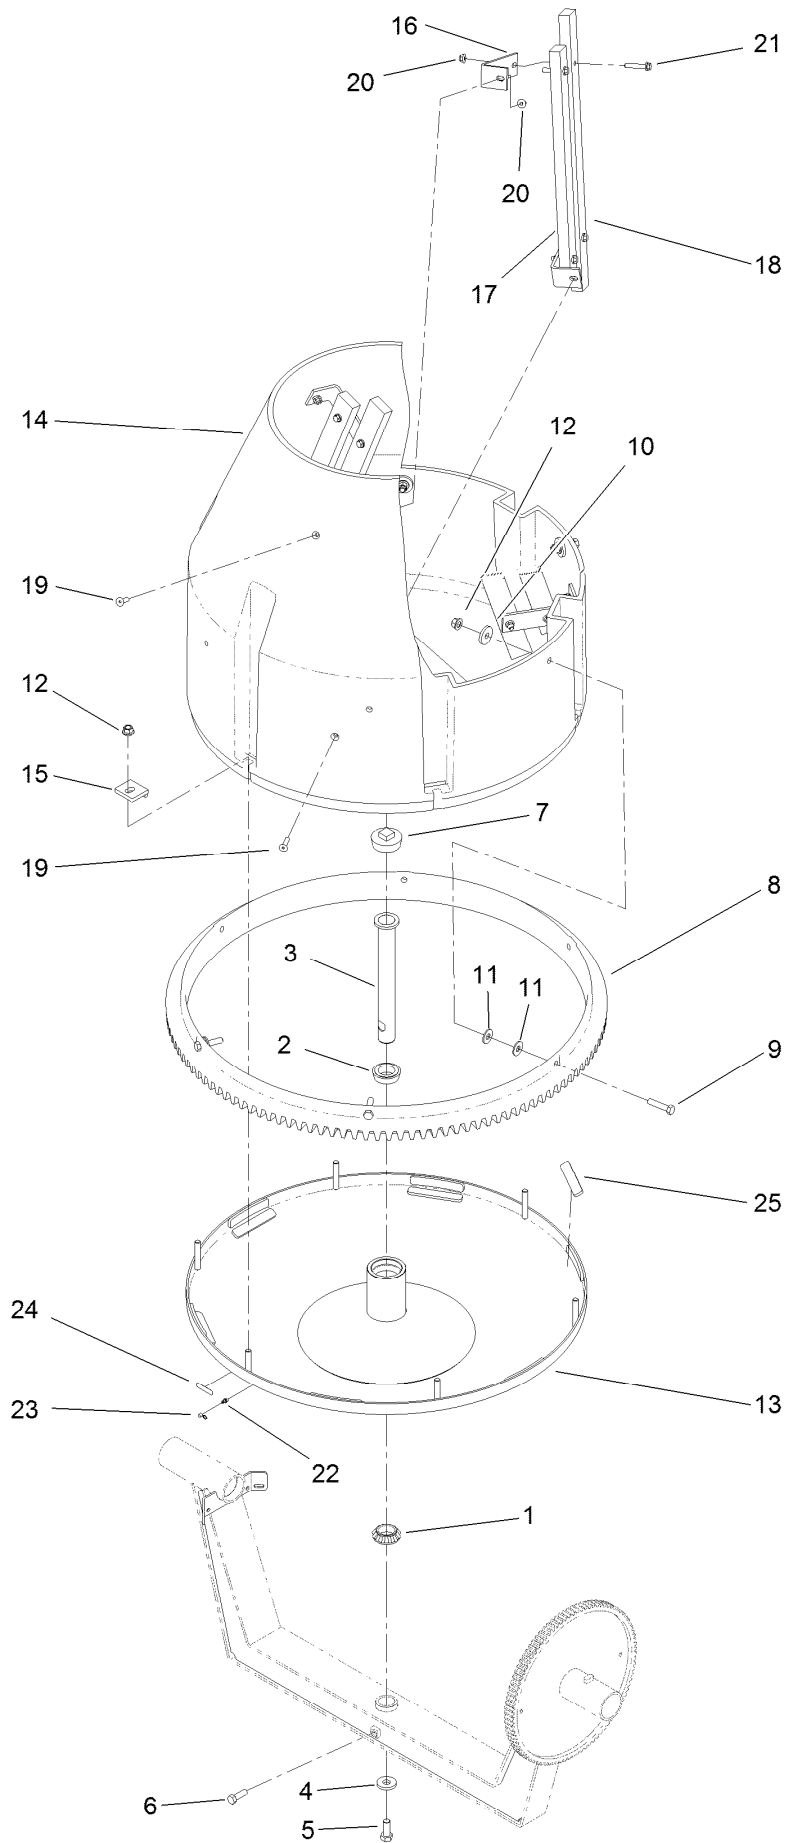

Parts in service assemblies have reference numbers in the form a:b. The a represents the reference number of the entire service assembly and the b represents a sequential number unique to each part within the service assembly.

For example, in an illustration, the reference number 2X 37 means that two of the parts identified by reference number 37 are indicated.

Contents

Frame and Yoke Assembly	4
Axle Assembly	6
Hub Assembly No. 139-1328	8
Engine and Drive Assembly	10
Tub Assembly	12
Cowl Assembly	14
Attachments and Accessories	16

Engine and Drive Assembly

Engine and Drive Assembly (continued)

<i>Ref.</i>	<i>Part Number</i>	<i>Qty.</i>	<i>Description</i>	<i>Ref.</i>	<i>Part Number</i>	<i>Qty.</i>	<i>Description</i>
1	127-7579-03	1	Base-Engine, 95Cm	10	ST34986-03	1	Sheave
2	100-6116	4	Screw-HHF	11	ST34984	1	Sheave
3	ST26326	4	Washer-Flat	12	127-0075	2	Belt-V
4	99-5107	4	Nut-Lock	13	ST32176	1	Collar-Locking
5	108-3742	4	Screw-HHF	14	909546	2	Screw-Set
6	104-8301	4	Nut-HF, NI	15	120-1886	1	Deflector-Exhaust, Honda
7	125-4812	1	Engine-Honda, Gx240 ●	16	127-7578	3	Screw-HWH
8	ST21487	1	Shaft-Drive	17	130-8322	1	Decal-Warning, Ethanol
9	5-7280	2	Key				

● Obtain parts from www.honda-engines.com

Tub Assembly

Tub Assembly (continued)

<i>Ref.</i>	<i>Part Number</i>	<i>Qty.</i>	<i>Description</i>	<i>Ref.</i>	<i>Part Number</i>	<i>Qty.</i>	<i>Description</i>
1	ST32161	1	Bearing-Roller	14	131-2908	1	Drum
2	ST32086	1	Bearing	15	ST42781-01	6	Clamp-Drum
3	ST27267	1	Spindle	16	ST42810-01	6	Bracket-Paddle
4	ST27413	1	Washer-Flat	17	ST47341	3	Paddle
5	327-4	1	Screw-HH	18	ST47342	3	Paddle
6	325-6	1	Screw-HH	19	3289-17	6	Screw-FH, Hex Socket
7	ST46022	1	Plug	20	104-8301	18	Nut-HF, NI
8	ST26317-01	1	Gear-Ring	21	108-3742	12	Screw-HHF
9	325-9	6	Screw-HH	22	ST46057	1	Fitting
10	ST26326	6	Washer-Flat	23	ST47001	1	Cap-Plug
11	3256-6	12	Washer-Flat	24	125-8175	1	Decal-Grease
12	99-5107	6	Nut-Lock	25	132-3978	12	Pad-Rubber
13	125-8170-01	1	Dish				