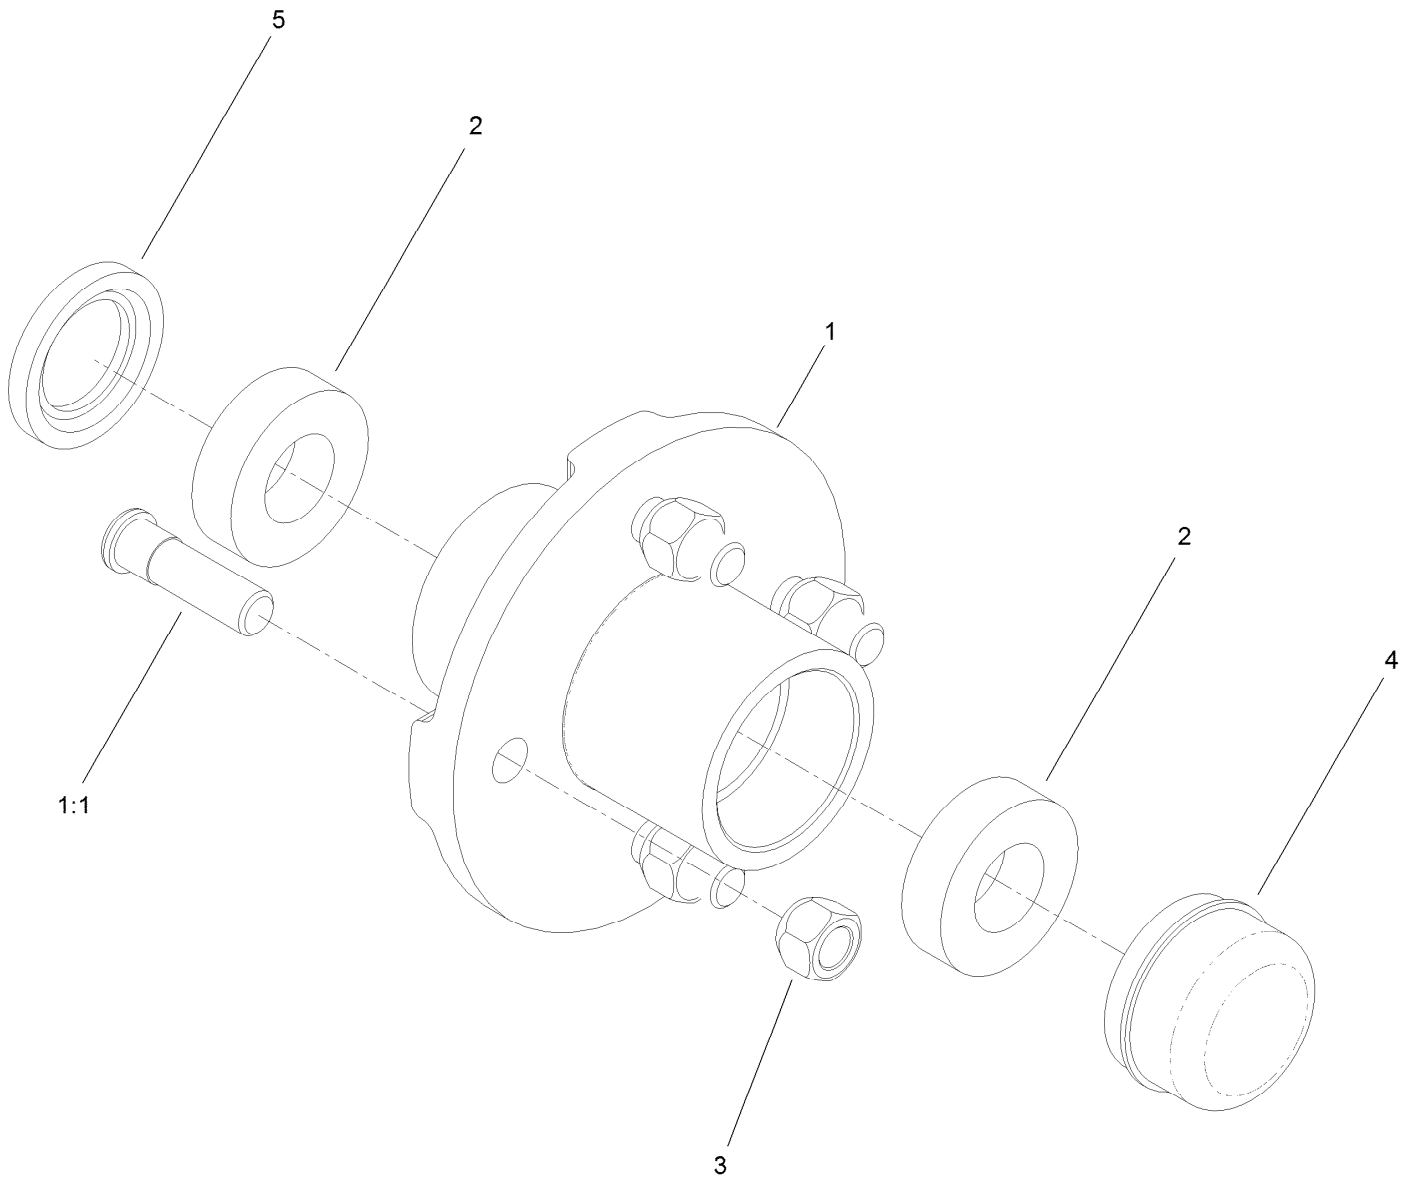

Hub Assembly No. 139-1328

Hub Assembly No. 139-1328 (continued)

<i>Ref.</i>	<i>Part Number</i>	<i>Qty.</i>	<i>Description</i>
1	139-1327	1	Hub-4In
1:1	ST39190	4	Stud-Wheel
2	ST32233	2	Bearing-Roller

<i>Ref.</i>	<i>Part Number</i>	<i>Qty.</i>	<i>Description</i>
3	ST80045	4	Nut-Lug
4	ST34573	1	Cap-Dust
5	ST32052	1	Seal-Hub, Wheel