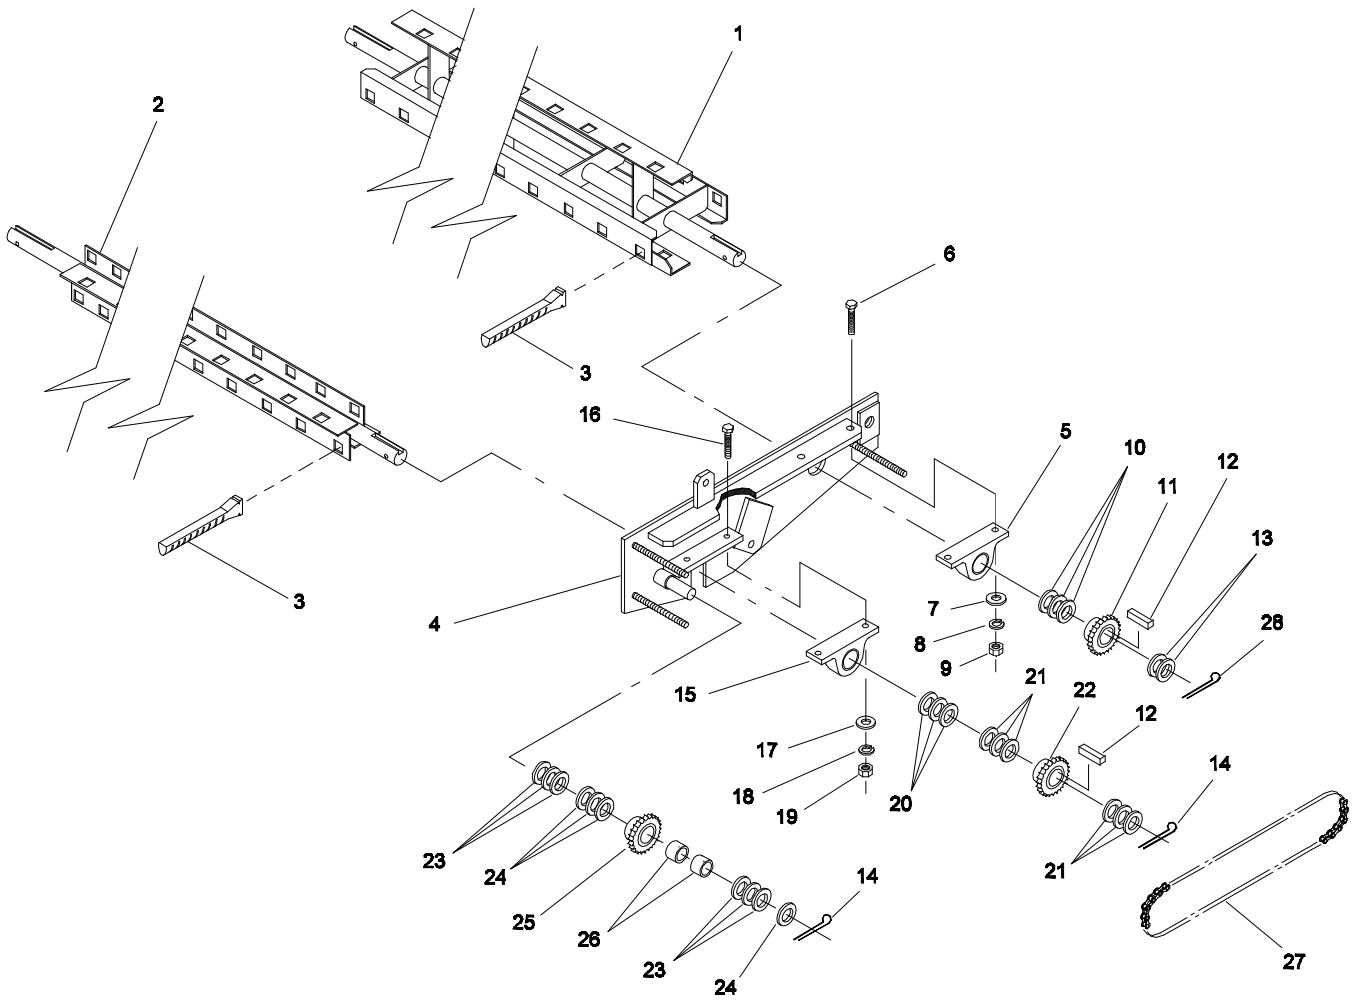

SWEEPER REEL & TIMING CHAIN ASSEMBLY

48-008

Ref. No.	Part No.	Description	No. Used	Ref. No.	Part No.	Description	No. Used
1	66-005-0242	Rear Reel Assembly	1	16	323-8	Capscrew - Hex Hd.	1
2	66-005-0231	Front Reel Assembly	1	17	3256-24	"SAE" Flat Washer	1
3	01-279-0010	Rubber Fingers	140	18	3253-5	Lock Washer	1
4	48-005-0182	Reel Plate Assembly- L.H.	1	19	3217-7	Hex Nut	1
5	01-113-0020	Bearing	1	20	01-168-1610	Machinery Bushing	3(var)
6	325-7	Capscrew - Hex Hd.	2	21	01-168-1614	Machinery Bushing	6(var)
7	3256-26	"SAE" Flat Washer	2	22	01-262-0530	Sprocket	1
8	3253-7	Lock Washer	2	23	01-168-1410	Machinery Bushing	6(var)
9	3217-9	Hex Nut	2	24	01-168-1414	Machinery Bushing	4(var)
10	01-168-2014	Machinery Bushing	3(var)	25	01-262-0610	Sprocket	1
11	01-262-0520	Sprocket	1	26	01-105-0520	Needle Bearing	2
12	48-004-1931	Key	2	*	48-002-5441	Idler Sprocket Assembly (Incl. Ref. #25, 26)	1
13	01-168-2010	Machinery Bushing	2	27	54-004-0941	Reel Chain, #50	1
14	3272-23	Cotter Pin	3	*	01-251-0020	Offset Link	1
15	01-113-0010	Bearing	1