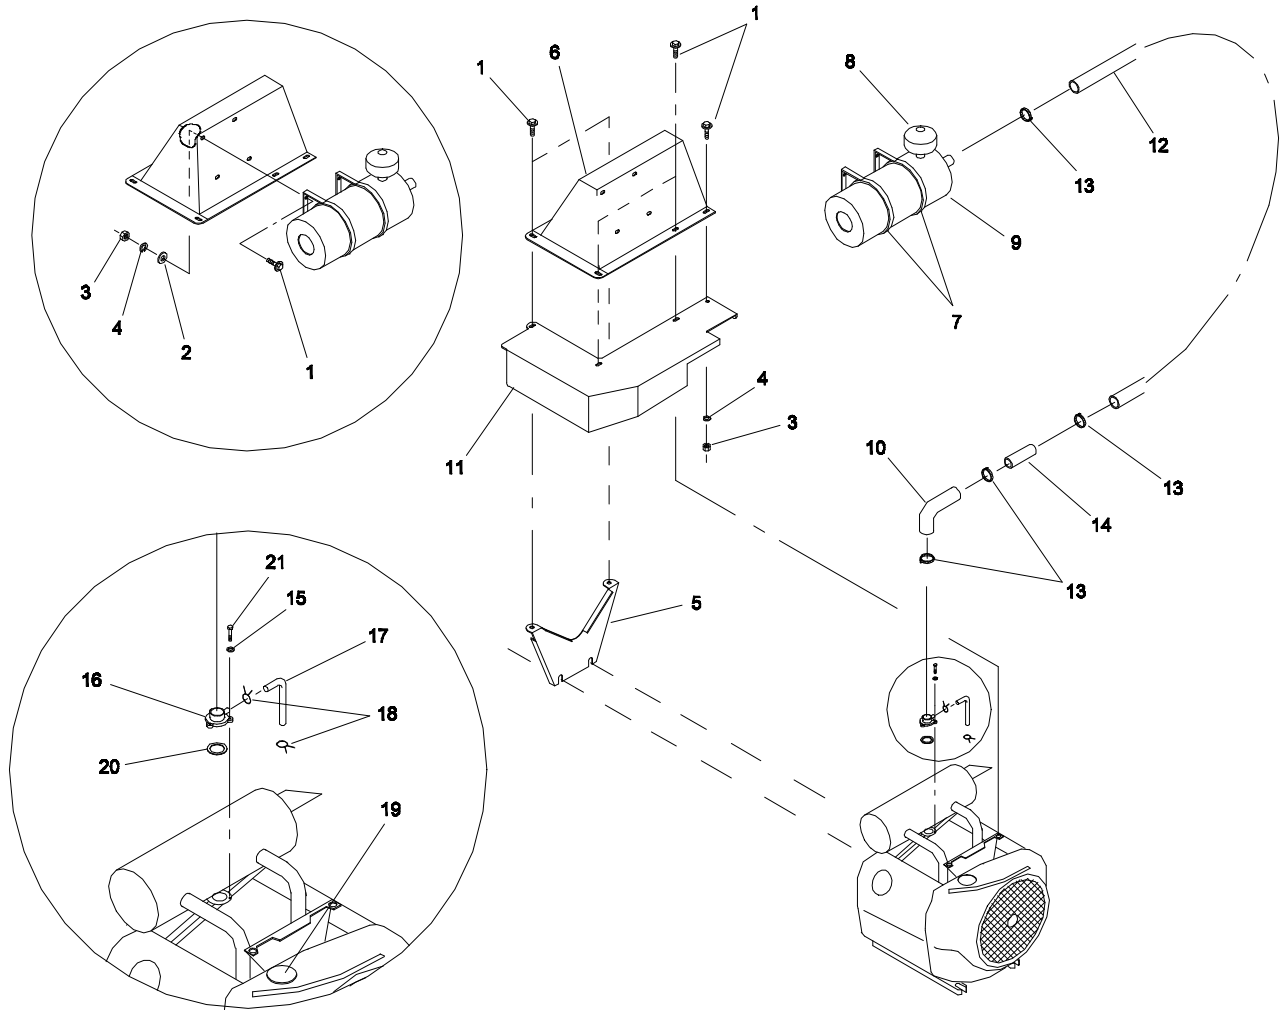

DONALDSON AIR CLEANER - MODEL NO. 44030

54-020

Ref. No.	Part No.	Description	No. Used
1	3234-26	Flange Screw - Hex Hd.	9
2	3256-2	Flat Washer	4
3	3217-5	Hex Nut	5
4	3253-3	Lock Washer	5
5	95-0080	Support - Cover	1
6	92-4657	Cover - Carb	1
7	01-289-0320	Band	2
8	01-289-0290	Pre-Cleaner	1
*	01-289-0470	Air Filter Element (Incl. w/Ref. #8)	1
9	01-289-0310	Air Cleaner	1
10	01-289--0300	Elbow	1
11	92-4656	Plate - Engine Cover	1
12	54-004-1701	Hose	1

Ref. No.	Part No.	Description	No. Used
13	2412-130	Hose Clamp	4
14	93-004-0511	Spacer	1
15	3253-2	Lock Washer	3
16	57-8720	Adaptor	1
17	71-6130	Hose - Breather	1
18	57-9540	Hose - Clamp	2
19	71-6210	Plug - Button	1
20	57-9620	O-Ring	1
21	59-0940	Mach. Screw - Rd. Hd.	3
*	01-289-0280	Air Cleaner Kit (Incl. Ref. #7 - 10,13,14)	1
*	01-289-0770	Adaptor (Incl. Ref. #15 - 21)	1