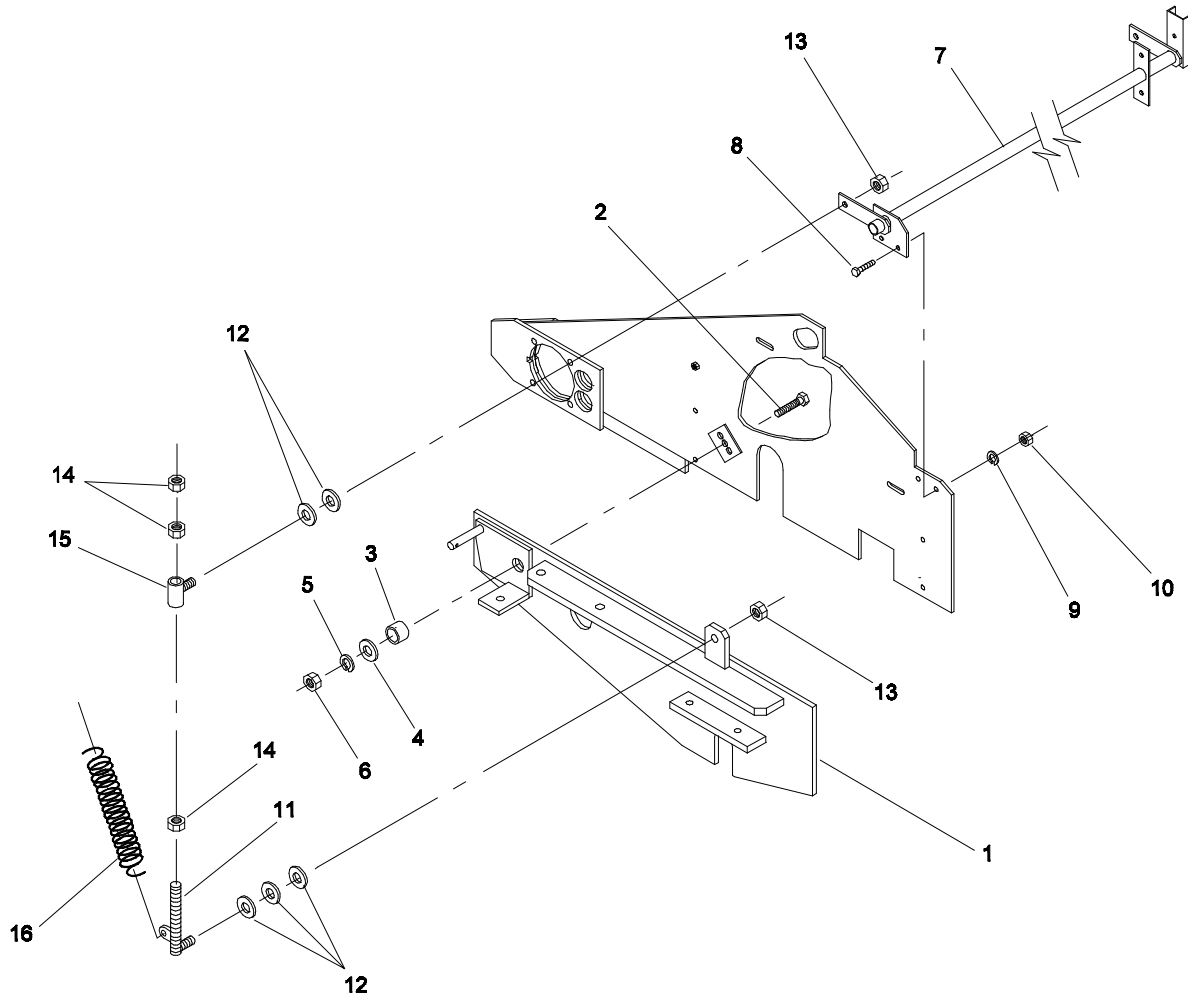

REEL LIFT ASSEMBLY - R.H.

48-011

Ref. No.	Part No.	Description	No. Used
1	48-005-0172	Reel Plate Assembly-R.H.	1
2	327-6	Capscrew - Hex Hd.	1
3	48-004-5841	Reel Plate Spacer	1
4	3256-27	"SAE" Flat Washer	1
5	3253-8	Lock Washer	1
6	3218-6	Jam Nut	1
7	54-005-0131	Reel Lift Assembly	1
8	323-6	Capscrew - Hex Hd.	2

Ref. No.	Part No.	Description	No. Used
9	3253-5	Lock Washer	2
10	3217-7	Hex Nut	2
11	48-005-5781	Reel Lift Rod Assembly-R.H.	1
12	3256-6	Flat Washer	5
13	01-189-0813	Lock Nut	2
14	3217-11	Hex Nut	3
15	48-005-0591	Reel Lift Tube Assembly	1
16	01-261-0340	Spring	1