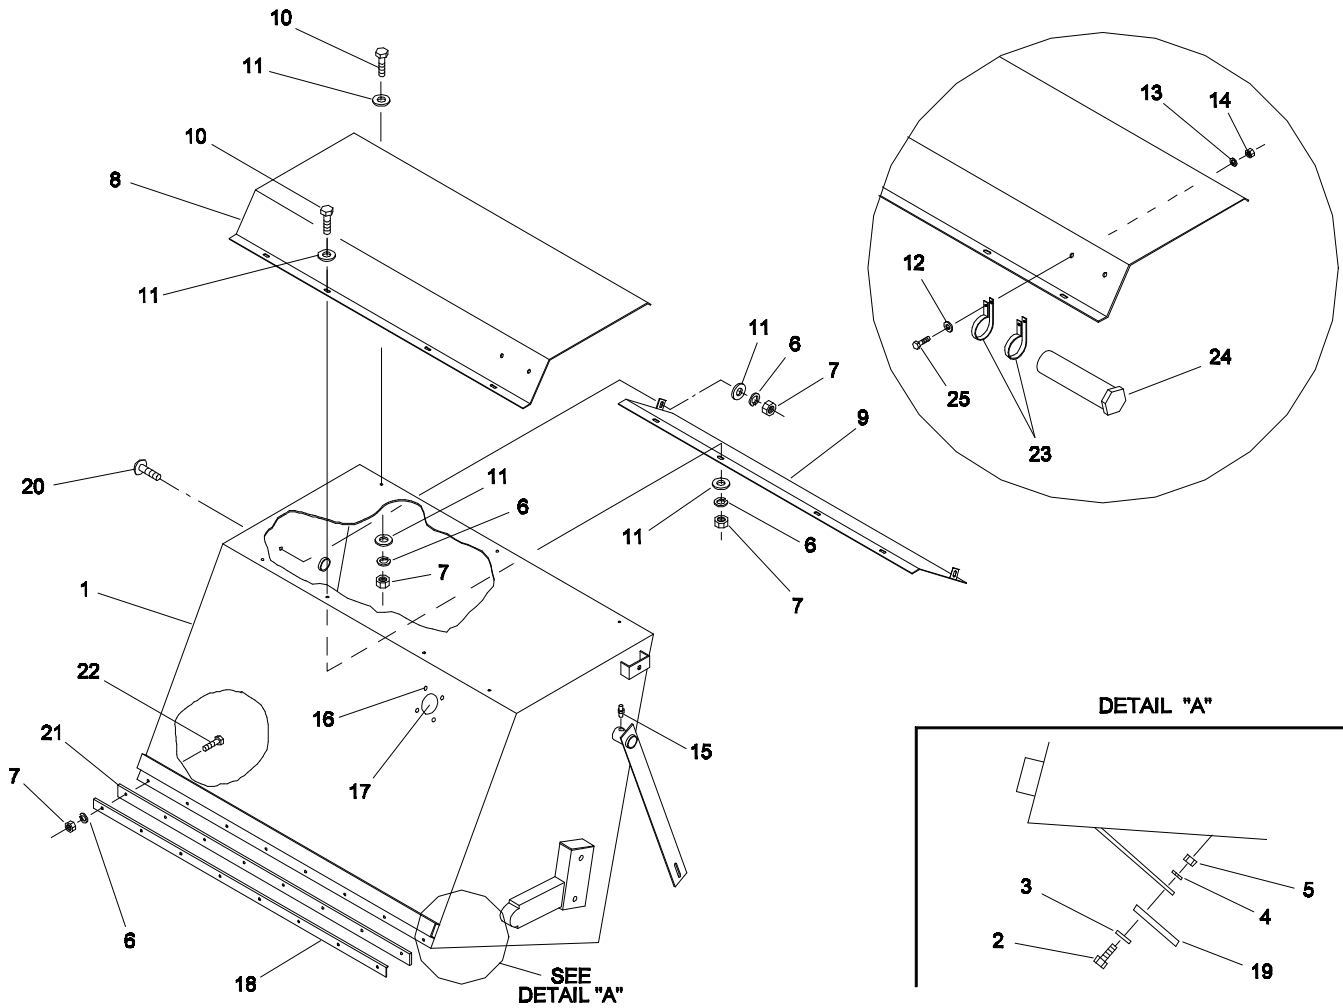

HOPPER ASSEMBLY

54-019

Ref. No.	Part No.	Description	No. Used
1	54-005-0093	Hopper	1
2	322-3	Capscrew - Hex Hd.	9
3	3256-3	Flat Washer	9
4	3253-4	Lock Washer	9
5	3217-6	Hex Nut	9
6	3253-5	Lock Washer	17
7	3217-7	Hex Nut	17
8	54-005-0161	Dust Shield Assembly	1
9	54-004-1412	Wet Leaf Deflector	1
10	01-184-0610	Machine Screw - Rd. Hd.	7
11	3256-4	Flat Washer	16
12	3256-2	Flat Washer	2
13	3253-3	Lock Washer	2

Ref. No.	Part No.	Description	No. Used
14	3217-5	Hex Nut	2
15	01-215-0050	Grease Fitting	2
16	01-161-0030	Pop Rivet	4
17	48-004-4641	Peep Hole Cover	1
18	54-004-1421	Rubber Flap Mount	1
19	54-004-1281	Hopper Floor Seal	1
20	3231-2	Carriage Bolt	2
21	54-004-1431	Hopper Flap	1
22	323-7	Capscrew - Hex Hd.	8
23	2412-133	R-Clamp	2
24	74-0720	Manual Tube	1
25	321-4	Capscrew - Hex Hd.	2