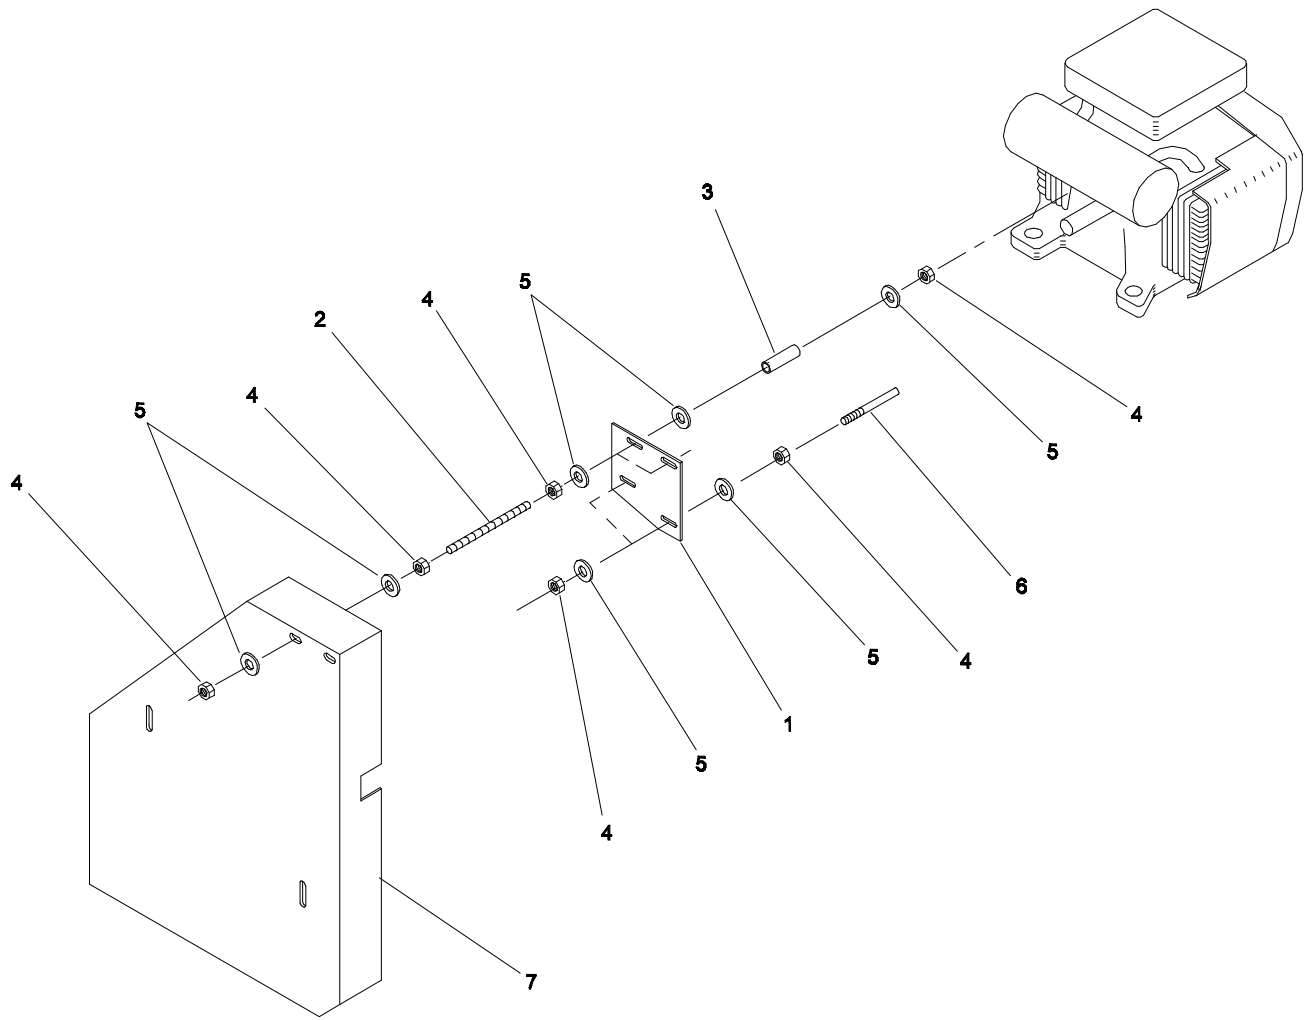

BELT SLIP BRACKET

54-014

Ref. No.	Part No.	Description	No. Used
1	54-004-1331	Belt Slip Bracket	1
2	01-650-0150	All Thread	2
3	48-004-6271	Spacer	2
4	3217-7	Hex Nut	12

Ref. No.	Part No.	Description	No. Used
5	3256-4	Flat Washer	14
6	48-004-1211	Belt Slip Pin	2
7	54-005-1611	Belt Guard	1