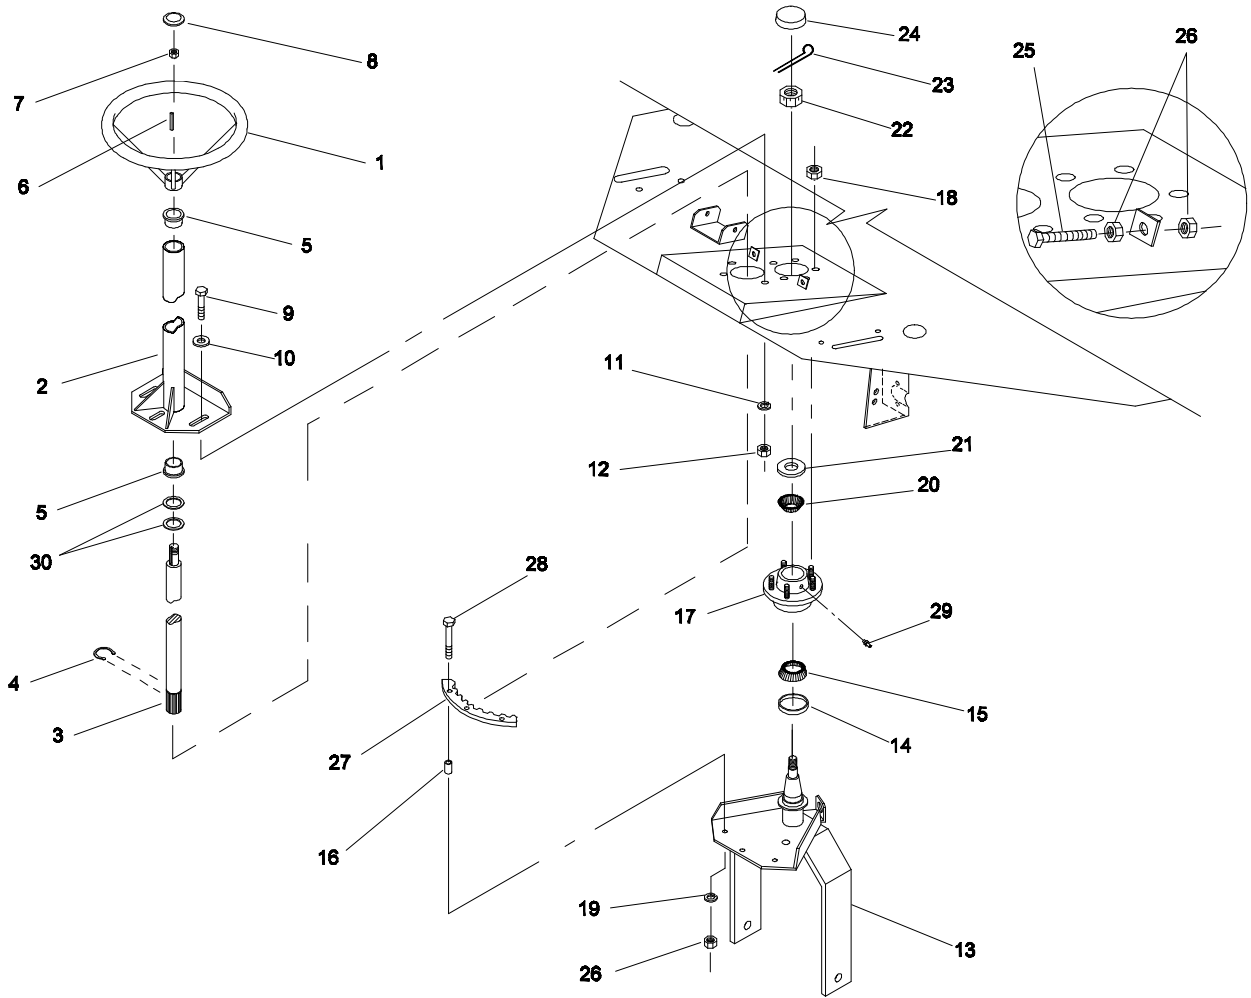

STEERING ASSEMBLY

48-016

Ref. No.	Part No.	Description	No. Used
1	01-286-0130	Steering Wheel	1
2	54-005-1521	Steering Column Assembly	1
*	54-002-0011	Steering Column Assembly w/bushing (Incl. Ref. # 2,5)	1
3	54-004-1501	Steering Shaft	1
4	01-160-0410	Retaining Ring	1
5	01-126-0110	Bushing, Oilite	2
6	48-004-1961	Key	1
7	3220-7	Jam Nut	1
8	01-286-0030	Cover Plate	1
9	325-6	Capscrew - Hex Hd.	3
10	3256-6	Flat Washer	3
11	3253-7	Lock Washer	3
12	3217-9	Hex Nut	3
13	54-005-0242	Steering Yoke Assembly	1
14	01-405-0370	Seal	1
15	01-102-0050	Bearing	1

Ref. No.	Part No.	Description	No. Used
16	48-004-4651	Sector Spacer	3
17	01-269-0140	Steering Hub , complete (Incl. Ref. #14,15,18,20,24)	1
18	01-269-0300	Lug Nut	5
19	3253-5	Lock Washer	3
20	01-102-0070	Bearing	1
21	3256-28	"SAE" Flat Washer	1
22	01-190-1216	Castle Nut	1
23	3272-15	Cotter Pin	1
24	01-286-0040	Grease Cap	1
25	01-182-0620	Capscrew - Hex Hd.	2
26	3217-7	Hex Nut	7
27	48-004-1282	Steering Yoke Gear	1
28	323-11	Capscrew - Hex Hd.	3
29	01-215-0050	Grease Fitting	1
30	01-168-2010	Machinery Bushing	2