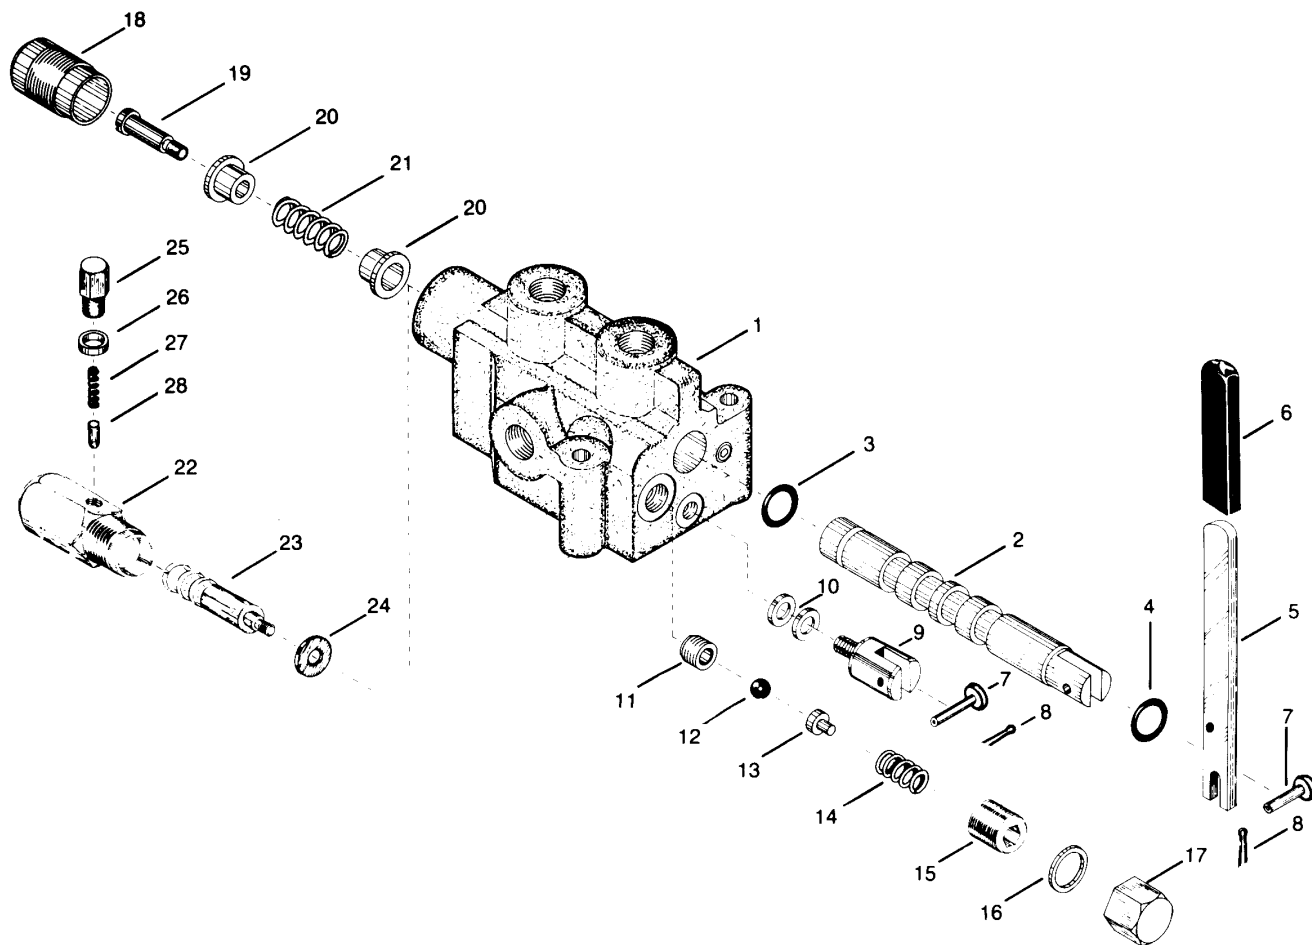

MODEL NO. 44020 - 70129 & UP

PARTS  
CATALOG

**TURF SWEEPER 5400HL**

**MAIN FRAME ASSEMBLY**

54-001

Ref. No.	Part No.	Description	No. Used
1	54-005-0214	Main Frame	1
2	54-005-0231	Seat Bracket	1
3	323-10	Capscrew - Hex Hd.	4
4	01-261-0240	Spring	4
5	3296-39	Lock Nut	3
6	01-286-0220	Seat	1
7	01-182-0616	Capscrew - Hex Hd.	5
8	3253-5	Lock Washer	6
9	3256-4	Flat Washer	6
10	48-004-1861	Hose Hold Down Bracket	3
11	3217-7	Hex Nut	15
12	01-455-0100	Elbow	1
13	01-451-0010	Pipe Plug	1
14	01-304-0410	Hydraulic Motor (Incl. Ref. #26)	2
*	01-304-0260	Seal Kit	1
15	325-12	Capscrew - Hex Hd.	8
16	3253-7	Lock Washer	8

Ref. No.	Part No.	Description	No. Used
17	3217-9	Hex Nut	8
18	66-004-1621	Air Deflector	1
19	323-6	Capscrew - Hex Hd.	4
20	01-269-2540	Wheel Hub	2
21	01-151-0170	Cotter Pin	2
22	01-269-1020	Wheel	2
23	01-269-0330	Tire	2
24	01-158-2040	Lug Bolt	10
25	01-288-0020	Hour Meter	1
26	01-190-1620	Castle Nut (Incl. w/Ref. #14)	2
27	322-12	Capscrew - Hex Hd.	4
28	3256-3	Flat Washer	4
29	3253-4	Lock Washer	4
30	3217-6	Hex Nut	4
31	01-308-0050	Valve	2
*	01-308-0130	Seal Kit	1

Ref. No.	Part No.	Description	No. Used
15		Balance Plate	1
16		Ball (3/16" steel)	4
*	01-304-1570	Balance Plate Kit (Incl. #15,16)	1
17	01-304-1580	Endcover	1
18		I. D. Tag Assembly	1
19		Roller Bearing	1
20		Roller Bearing	1
21		Housing	1
*	01-304-0840	Housing Kit (Incl. #19 - 21)	1
22	01-190-1620	Castle Nut	1
23	01-304-0850	Drive Link	1
24	01-304-0860	Rotor Set	1
25	01-304-0870	Bolt Set (7)	1
26	01-304-0490	Shaft	1
27	01-304-0880	Shaft Key	1

## HYDRAULIC VALVE - NO. 01-308-0050

VLE-0050

Ref. No.	Part No.	Description	No. Used
1		Casting, Body	1
2		Spool, 4-way	1
3		O-Ring, Spool	1
4		O-Ring, Casting	1
5	01-308-0190	Lever	1
6		Knob	1
7	01-308-1750	Pin	2
8		Cotter Pin	2
9		Pivot Clevis	1
10		Washer	2
11		Seal	1
12		Ball	1
13		Socket, Ball	1
14		Spring	1
15		Screw, Adjustment	1
16	01-169-0070	Washer	1
17		Cap, Relief	1