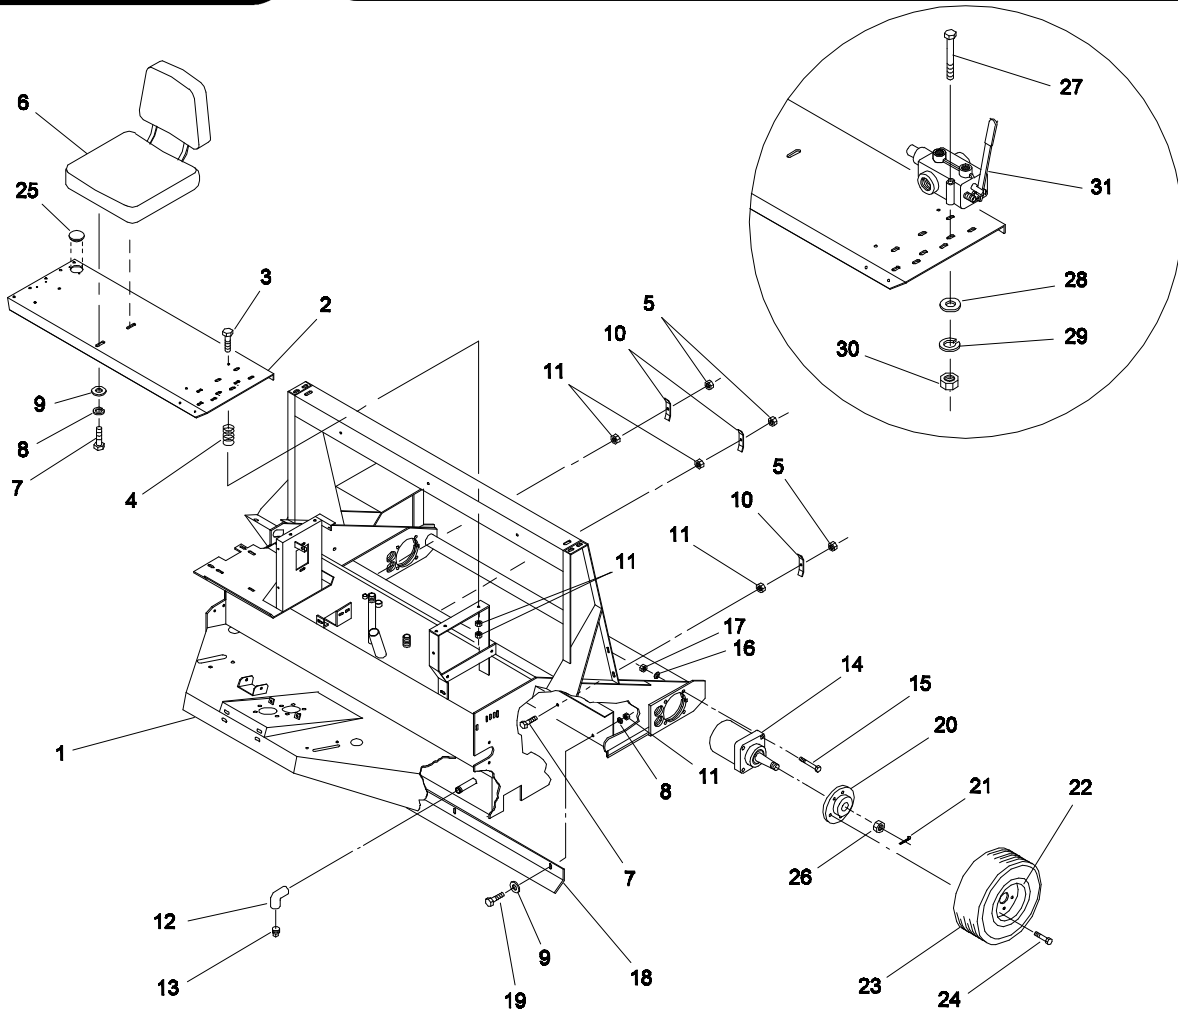

MODEL NO. 44020 - 70129 & UP

PARTS  
CATALOG

**TURF SWEEPER 5400HL**

**MAIN FRAME ASSEMBLY**

54-001

Ref. No.	Part No.	Description	No. Used
1	54-005-0214	Main Frame	1
2	54-005-0231	Seat Bracket	1
3	323-10	Capscrew - Hex Hd.	4
4	01-261-0240	Spring	4
5	3296-39	Lock Nut	3
6	01-286-0220	Seat	1
7	01-182-0616	Capscrew - Hex Hd.	5
8	3253-5	Lock Washer	6
9	3256-4	Flat Washer	6
10	48-004-1861	Hose Hold Down Bracket	3
11	3217-7	Hex Nut	15
12	01-455-0100	Elbow	1
13	01-451-0010	Pipe Plug	1
14	01-304-0410	Hydraulic Motor (Incl. Ref. #26)	2
*	01-304-0260	Seal Kit	1
15	325-12	Capscrew - Hex Hd.	8
16	3253-7	Lock Washer	8

Ref. No.	Part No.	Description	No. Used
17	3217-9	Hex Nut	8
18	66-004-1621	Air Deflector	1
19	323-6	Capscrew - Hex Hd.	4
20	01-269-2540	Wheel Hub	2
21	01-151-0170	Cotter Pin	2
22	01-269-1020	Wheel	2
23	01-269-0330	Tire	2
24	01-158-2040	Lug Bolt	10
25	01-288-0020	Hour Meter	1
26	01-190-1620	Castle Nut (Incl. w/Ref. #14)	2
27	322-12	Capscrew - Hex Hd.	4
28	3256-3	Flat Washer	4
29	3253-4	Lock Washer	4
30	3217-6	Hex Nut	4
31	01-308-0050	Valve	2
*	01-308-0130	Seal Kit	1

Ref. No.	Part No.	Description	No. Used
15		Balance Plate	1
16		Ball (3/16" steel)	4
*	01-304-1570	Balance Plate Kit (Incl. #15,16)	1
17	01-304-1580	Endcover	1
18		I. D. Tag Assembly	1
19		Roller Bearing	1
20		Roller Bearing	1
21		Housing	1
*	01-304-0840	Housing Kit (Incl. #19 - 21)	1
22	01-190-1620	Castle Nut	1
23	01-304-0850	Drive Link	1
24	01-304-0860	Rotor Set	1
25	01-304-0870	Bolt Set (7)	1
26	01-304-0490	Shaft	1
27	01-304-0880	Shaft Key	1