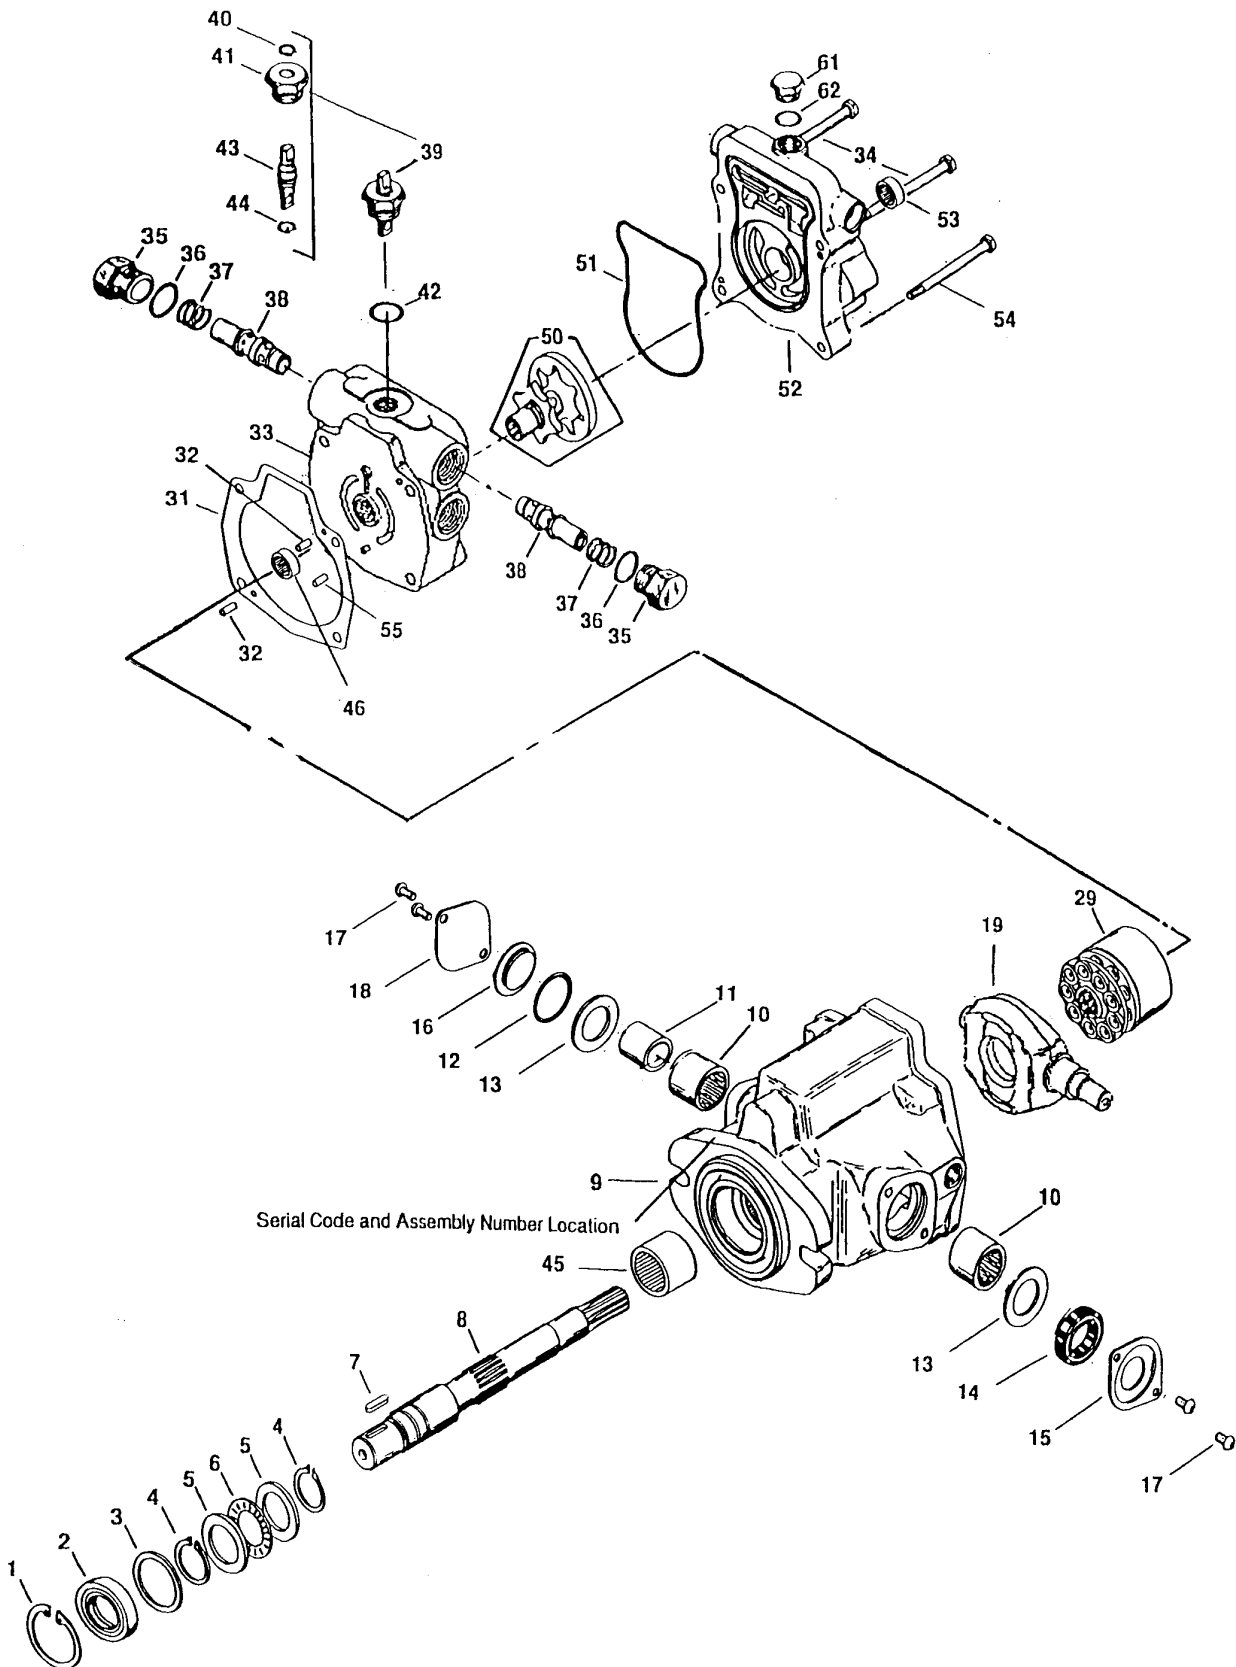

CESSNA PUMP - NO. 01-305-0090

CESSNA PUMP - NO. 01-305-0090

Ref. No.	Part No.	Description	No. Used
1		Retaining Ring	1
2	01-405-0400	Shaft Seal - Drive	1
3	92-4626	Washer	1
4		Retaining Ring	2
5	92-4629	Bearing Race	2
6	01-105-0490	Thrust Bearing	1
7	92-4641	Key - Drive Shaft	1
8	01-305-0120	Drive Shaft	1
9	92-4623	Housing Assembly	1
10	01-105-0460	Needle Bearing	2
11	01-105-0500	Inner Race	1
12		O-Ring	1
13	92-4631	Washer	2
14		Shaft Seal - Trunnion	1
15	92-4636	Seal Cover	1
16	92-4638	Cover - O-Ring	1
17	92-4633	Screw - Pan Head	4
18	92-4637	Trunnion Cover	1
19	92-4625	Camplate	1
20			
21			
22			
23			
24			
25			
26			
27			
28			
29	92-4624	Rotating Kit Assembly	1
30			
31	01-401-0010	Housing Gasket	1
32	01-153-0200	Dowel Pin	2
33	92-4622	Back Plate Assembly	1
34	92-4640	Capscrew	2
35	92-4634	Plug Assembly	2

Ref. No.	Part No.	Description	No. Used
36		O-Ring	2
37	01-305-1520	Spring	2
38	01-305-1530	Relief Valve	2
39	01-308-0180	Dump Valve Assembly	1
40		Retaining Ring	1
41		Separator Plug	1
42		O-Ring	1
43	01-318-0090	Separator	1
44		O-Ring	1
45	01-105-0320	Bearing	1
46	01-105-0470	Bearing	1
47			
48			
49			
50	01-254-0060	Gerator & Coupler Assembly	1
51		Molded O-Ring	1
52	92-4646	Charge Pump Adaptor	1
53	01-105-0480	Bearing	1
54	92-4639	Capscrew	2
55	92-4649	Roll Pin	1
56			
57			
58			
59			
60			
61	92-4643	Plug Assembly	1
62		O-Ring	1
*	01-305-1500	Relief Valve Ass'y (Incl. Ref. #35,37,38)	2
*	92-4650	Seal Kit (Incl. Ref. #1,2,4,12,14,31, 36,40,42,44,51,62)	1