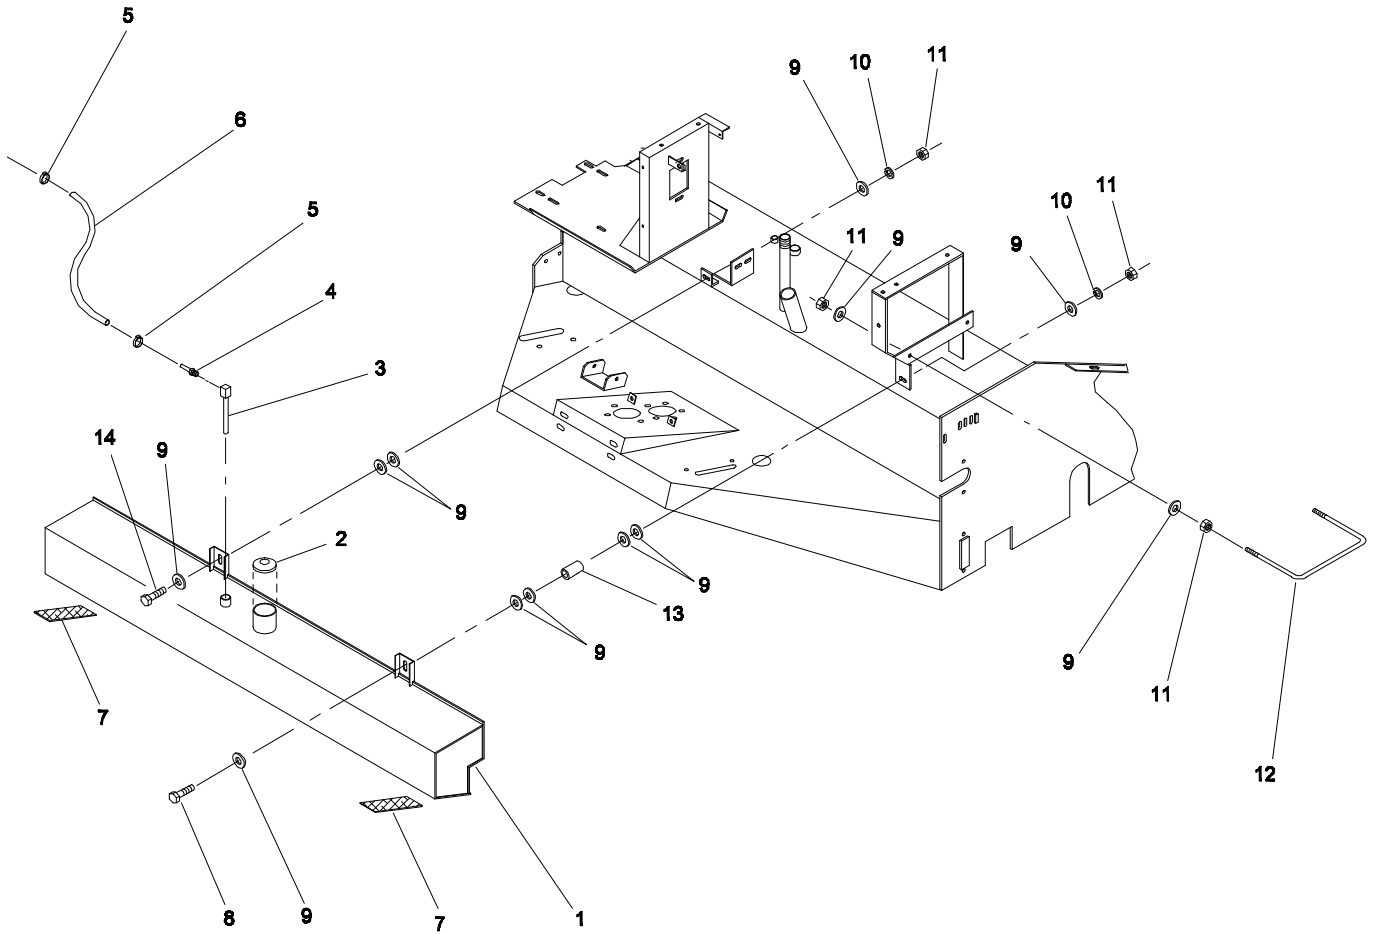

GAS TANK & BATTERY HOLD DOWN

54-007

Ref. No.	Part No.	Description	No. Used
1	48-005-0712	Gas Tank	1
2	01-280-0020	Gas Cap - Type A - Vented	1
3	01-280-0190	Tank Withdrawal Assembly	1
4	01-217-0060	Hose Barb	1
5	01-202-0030	Hose Clamp	2
6	48-004-4111	Fuel Line	1
7	48-004-5131	PVK80 Rubber	2

Ref. No.	Part No.	Description	No. Used
8	323-12	Capscrew - Hex Hd.	1
9	3256-4	Flat Washer	16(var)
10	3253-5	Lock Washer	2
11	3217-7	Hex Nut	6
12	48-004-3831	Battery Hold Down	1
13	48-004-3191	Spacer	1
14	323-7	Capscrew - Hex Hd.	1