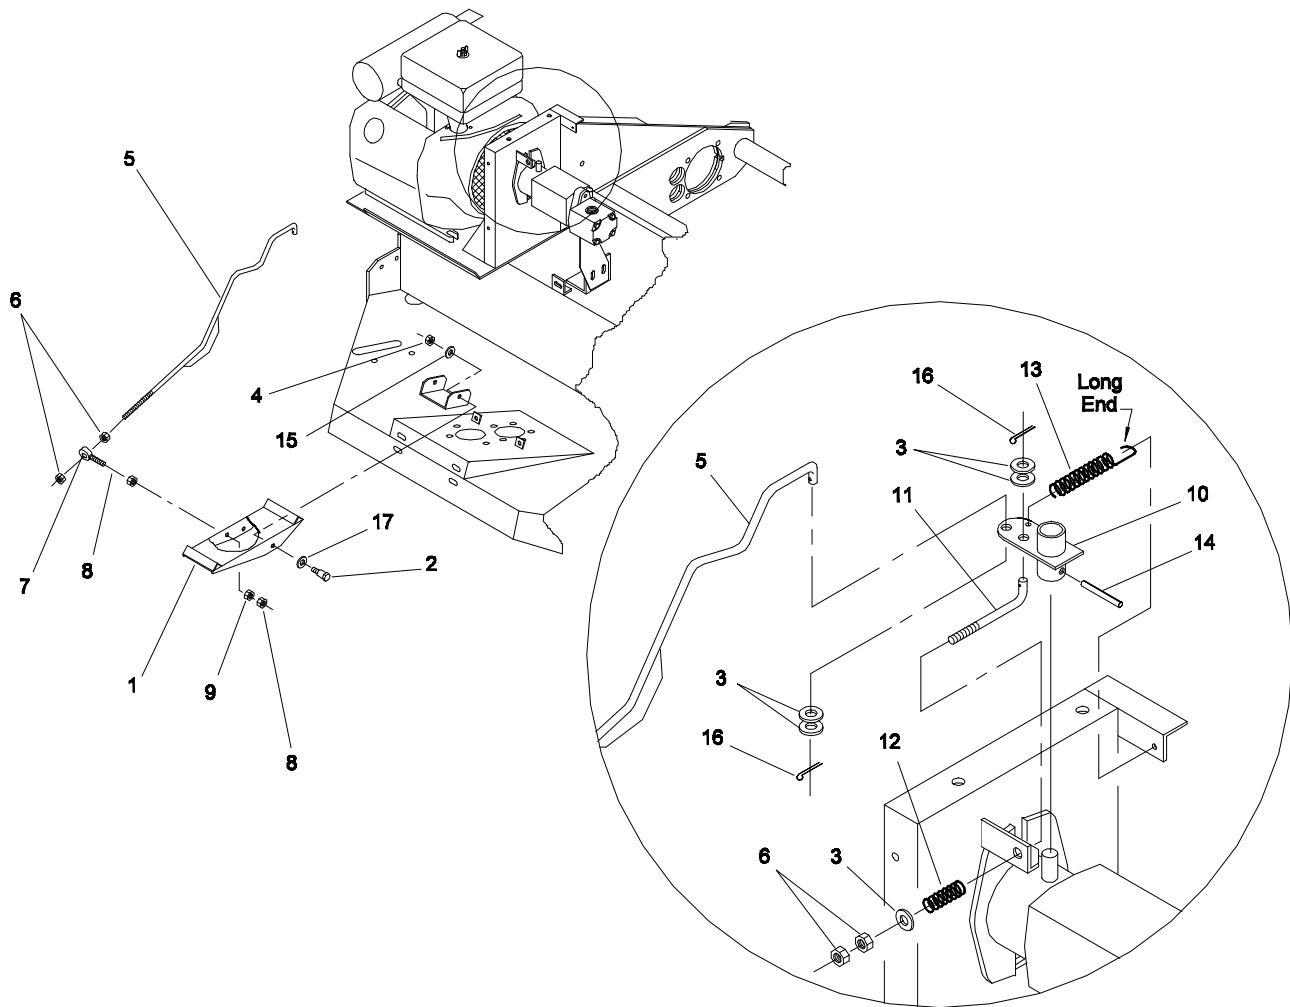

FOOT PEDAL & PUMP CONTROL ROD ASSEMBLY

48-003

Ref. No.	Part No.	Description	No. Used
1	48-005-0621	Foot Pedal	1
2	01-158-0270	Shoulder Bolt	2
3	3256-4	Flat Washer	5
4	01-189-0518	Lock Nut	2
5	54-005-1621	Control Rod	1
6	3217-7	Hex Nut	4
7	01-250-0020	Rod End Bearing	1
8	3220-3	Jam Nut	2
9	3219-3	Hex Nut	1

Ref. No.	Part No.	Description	No. Used
10	48-005-0241	Pump Control Arm Assembly	1
11	48-004-2601	Spring Rod	1
12	01-261-0330	Spring	1
13	01-261-0930	Spring	1
14	32121-12	Roll Pin	1
15	3256-2	Flat Washer	2
16	3272-11	Cotter Pin	2
17	3256-3	Flat Washer	2