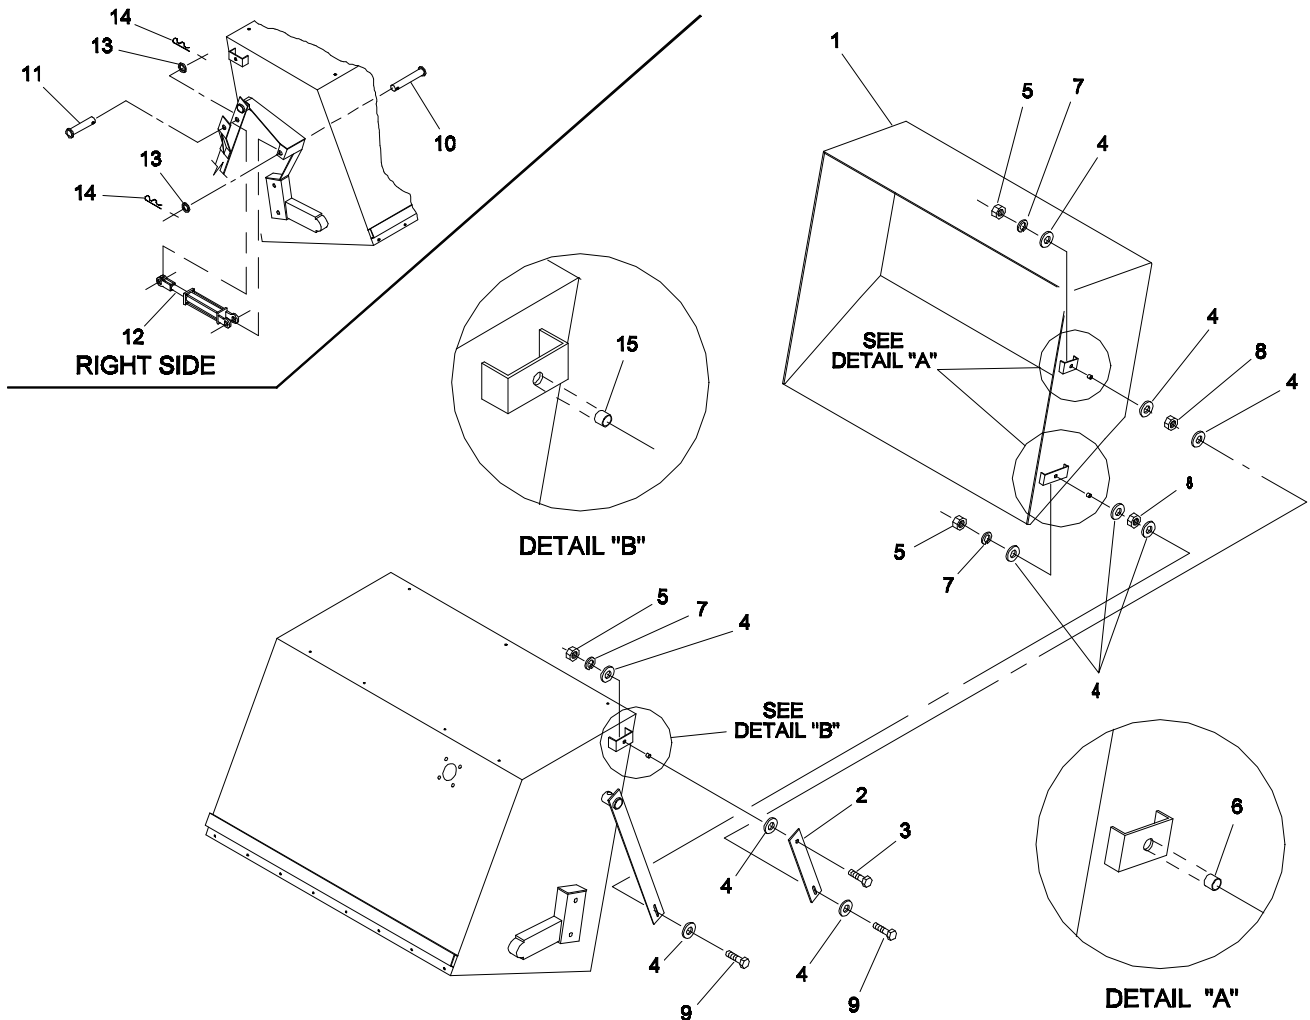

HOPPER DOOR ASSEMBLY

54-022

Ref. No.	Part No.	Description	No. Used
1	54-005-0122	High Lift Hopper Door	1
2	54-004-0861	Door Linkage-Upper	2
3	325-7	Capscrew - Hex Hd.	2
4	3256-6	Flat Washer	20
5	3217-9	Hex Nut	6
6	48-004-6101	Hopper Box Spacer	4
7	3253-7	Lock Washer	6
8	3218-5	Jam Nut	4

Ref. No.	Part No.	Description	No. Used
9	325-8	Capscrew - Hex Hd.	4
10	48-005-0341	Hopper Door Cyl. Pin-lower	1
11	48-005-0331	Hopper Door Cyl. Pin-upper	1
12	01-301-0550	Cylinder	1
*	01-301-0570	Seal Kit	1
13	3256-42	Flat Washer	2
14	01-159-0010	Presto Pin	2
15	48-004-6311	Hopper Box Spacer	2