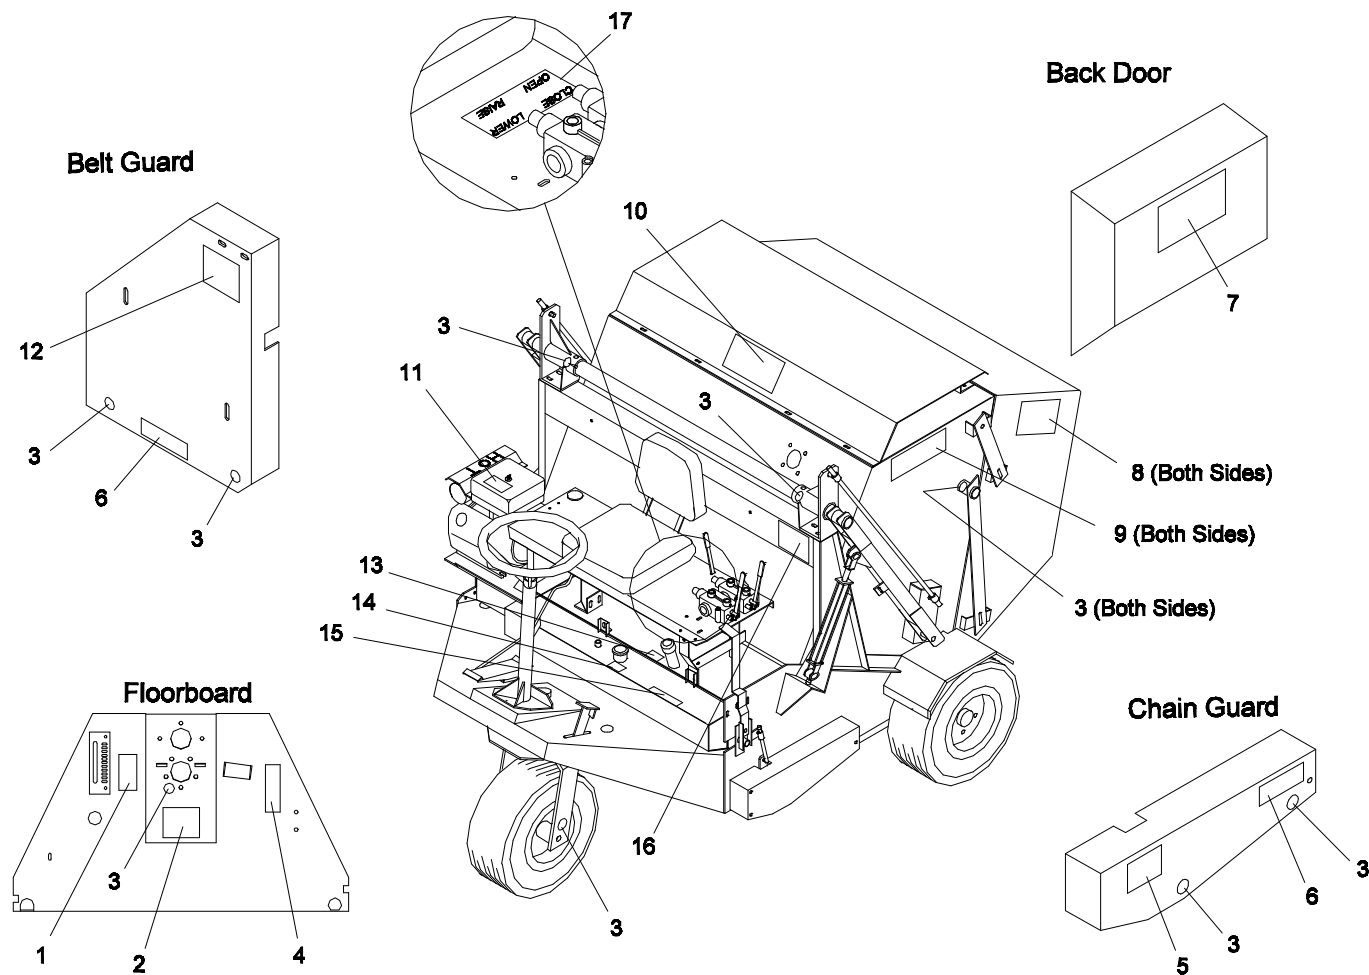

DECALS

48HLDECL

Ref. No.	Part No.	Description	No. Used
1	01-506-0980	Decal - Parking Brake	1
2	01-506-0090	Decal - Danger	1
3	58-6520	Decal - Grease	10
4	01-506-0570	Decal - Traction Pedal	1
5	01-506-0050	Decal - Danger	1
6	01-506-0080	Decal - Danger	2
7	67-7920	Decal - Toro	1
8	01-506-0060	Decal - Danger	2
9	01-506-0740	Decal - Turf Sweeper 5400HL	2

Ref. No.	Part No.	Description	No. Used
10	66-6140	Decal - Toro	1
11	01-506-0030	Decal - Danger	1
12	01-506-0040	Decal - Danger	1
13	52-9640	Decal - Hydraulic Oil	1
14	71-3730	Decal - Gas Only	1
15	75-5190	Decal - No Riders	1
16	01-506-0070	Decal - Danger	1
17	01-506-0170	Decal - Hopper Door/ Hopper Lift	1