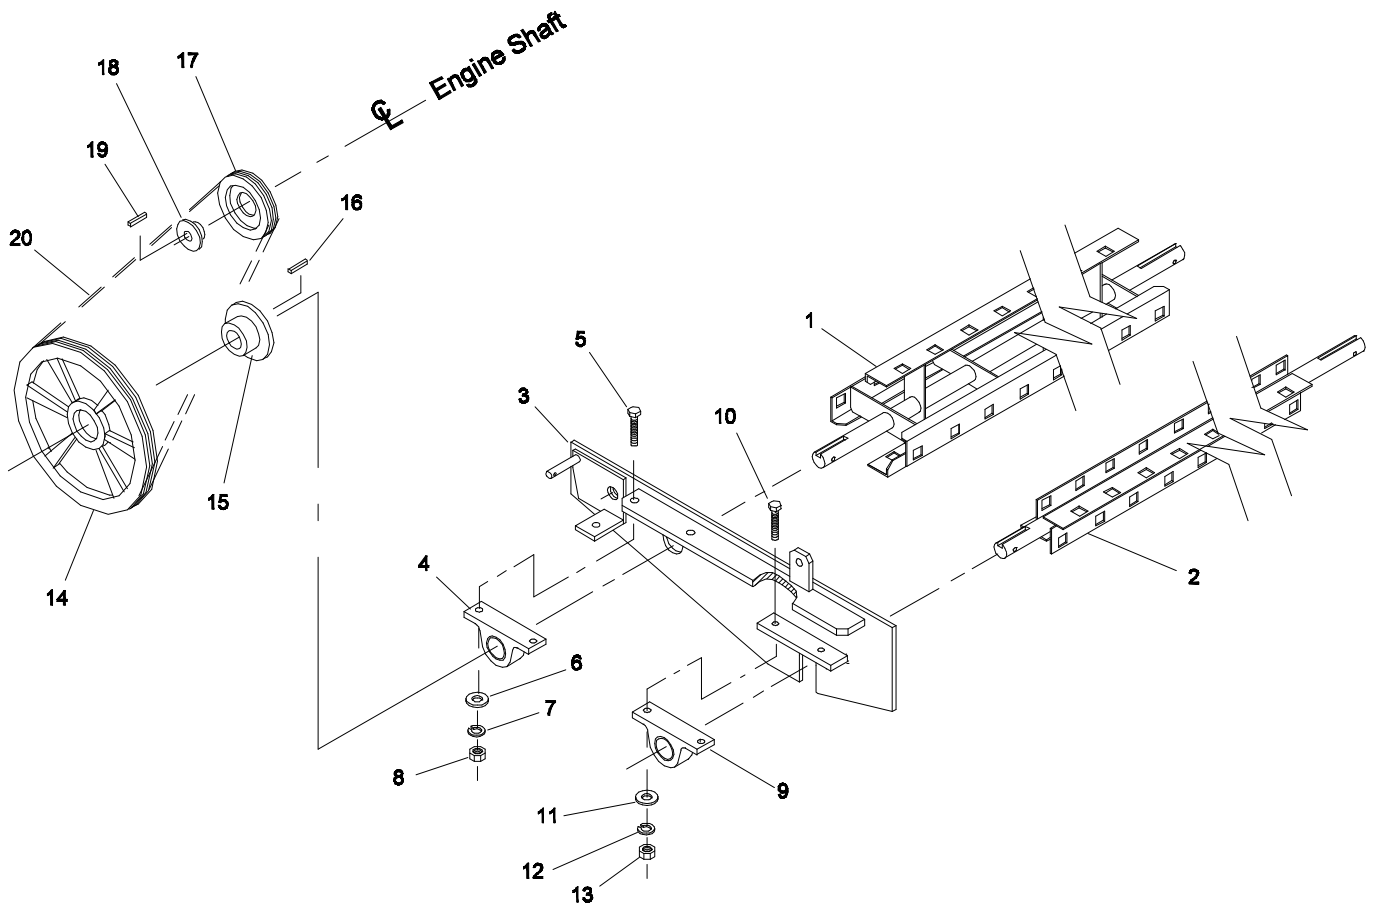

BELT DRIVE ASSEMBLY

54-012

Ref. No.	Part No.	Description	No. Used
1	66-005-0242	Rear Reel Assembly	1
2	66-005-0231	Front Reel Assembly	1
3	48-005-0172	Reel Plate Assembly-R.H.	1
4	01-113-0020	Bearing	1
5	325-7	Capscrew - Hex Hd.	2
6	3256-26	"SAE" Flat Washer	2
7	3253-7	Lock Washer	2
8	3217-9	Hex Nut	2
9	01-113-0010	Bearing	1
10	323-8	Capscrew - Hex Hd.	2

Ref. No.	Part No.	Description	No. Used
11	3256-24	"SAE" Flat Washer	2
12	3253-5	Lock Washer	2
13	3217-7	Hex Nut	2
14	01-260-0010	Sheave	1
15	01-260-0290	Bushing	1
16	66-004-3211	Key	1
17	01-260-0110	Sheave	1
18	01-260-0780	Bushing (Onan)	1
19	82-004-1171	Key	1
20	01-264-0230	Belt	1