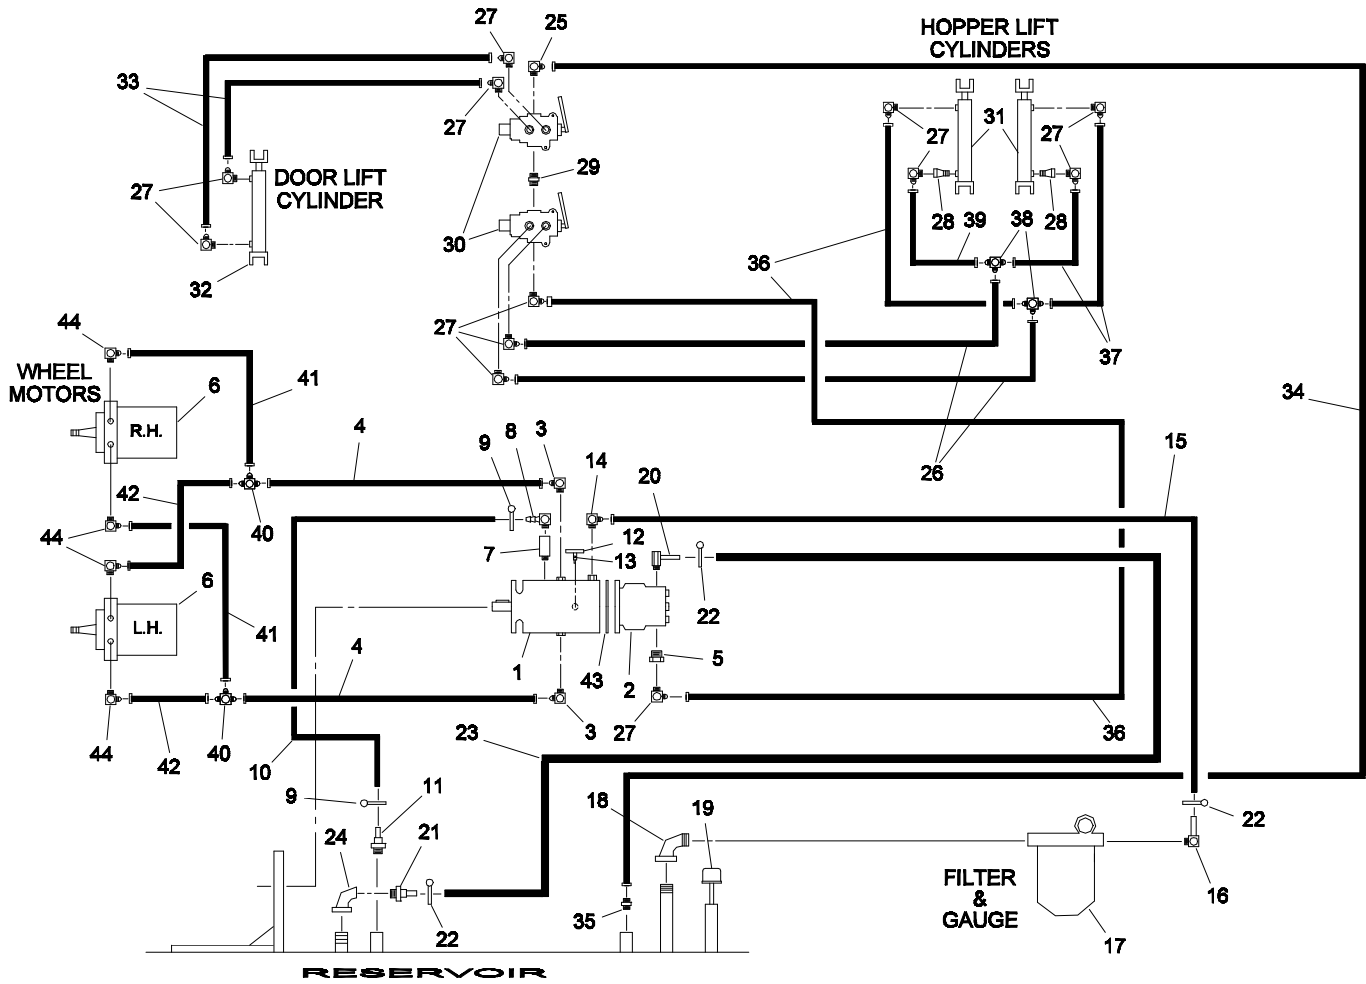

HYDRAULIC SCHEMATIC - 5400HL

54-021

Ref. No.	Part No.	Description	No. Used
1	01-305-0090	Cessna Pump	1
*	92-4650	Seal Kit	1
2	01-305-0020	Sundstrand Pump	1
*	01-305-0600	Seal Kit	1
3	01-201-0440	Fitting	2
4	01-312-1260	Hose Assembly	2
5	01-201-0020	Fitting	1
6	01-304-0410	Hyd. Motor	2
*	01-304-0260	Seal Kit	1
7	01-201-0490	Fitting	1
8	01-217-0050	Hose Barb	1
9	01-202-0030	Hose Clamp	2
10	48-004-4921	Hose Assembly	1
11	01-217-0060	Hose Barb	1
12	48-005-0641	Tow Valve Handle	1
13	01-163-0100	Set Screw	1
14	01-201-1880	Fitting	1
15	01-312-1620	Hose Assembly	1
16	01-201-1890	Fitting	1
17	01-316-0020	Filter Assembly	1
*	01-315-0010	Filter Head	1
*	01-317-0240	Filter Element	1
*	01-303-0010	Filter Gauge	1
18	01-455-0020	Fitting	1
19	48-002-0101	Breather Cap w/dipstick	1
20	01-201-1080	Fitting	1
21	01-201-0750	Fitting	1

Ref. No.	Part No.	Description	No. Used
22	01-202-0050	Hose Clamp	3
23	48-004-4931	Hose Assembly	1
24	01-455-0080	Fitting	1
25	01-201-0530	Fitting	1
26	01-312-0500	Hose Assembly	2
27	01-201-0190	Fitting	12
28	01-310-0040	Fitting	2
29	01-201-0160	Fitting	1
30	01-308-0050	Valve	2
*	01-308-0130	Seal Kit	1
31	01-301-0540	Cylinder	2
*	01-301-0570	Seal Kit	1
32	01-301-0550	Cylinder	1
*	01-301-0570	Seal Kit	1
33	01-312-0210	Hose Assembly	2
34	01-312-0840	Hose Assembly	1
35	01-201-0810	Fitting	1
36	01-312-0370	Hose Assembly	2
37	01-312-0200	Hose Assembly	2
38	01-201-0140	Fitting	2
39	01-312-0360	Hose Assembly	1
40	01-201-1530	Fitting	2
41	01-312-1430	Hose Assembly	2
42	01-312-1440	Hose Assembly	2
43	01-402-0230	O-Ring	1
44	01-201-1580	Fitting	4