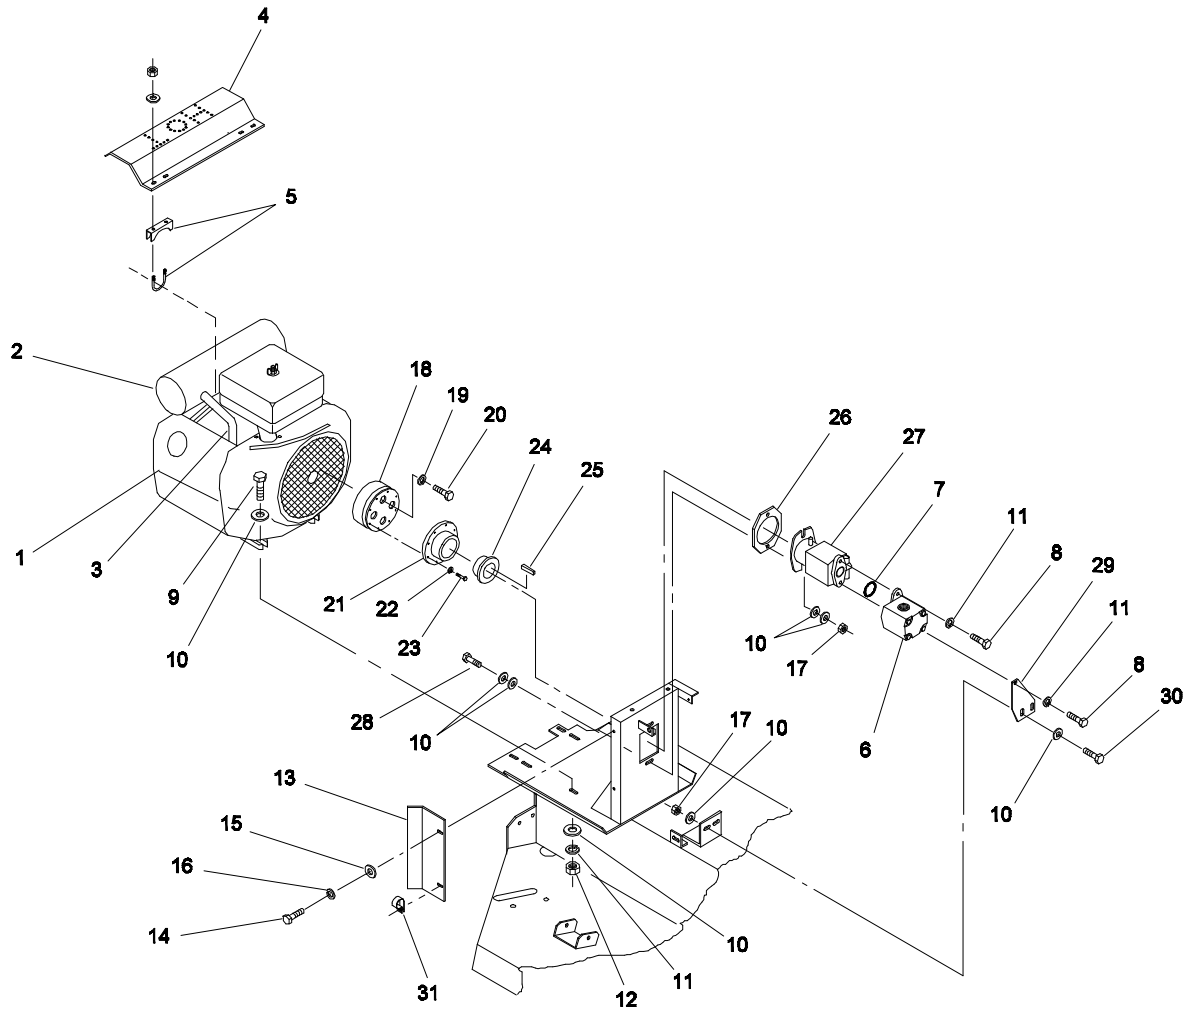

Ref. No.	Part No.	Description	No. Used
15		Balance Plate	1
16		Ball (3/16" steel)	4
*	01-304-1570	Balance Plate Kit (Incl. #15,16)	1
17	01-304-1580	Endcover	1
18		I. D. Tag Assembly	1
19		Roller Bearing	1
20		Roller Bearing	1
21		Housing	1
*	01-304-0840	Housing Kit (Incl. #19 - 21)	1
22	01-190-1620	Castle Nut	1
23	01-304-0850	Drive Link	1
24	01-304-0860	Rotor Set	1
25	01-304-0870	Bolt Set (7)	1
26	01-304-0490	Shaft	1
27	01-304-0880	Shaft Key	1

## HYDRAULIC VALVE - NO. 01-308-0050

VLE-0050

Ref. No.	Part No.	Description	No. Used
1		Casting, Body	1
2		Spool, 4-way	1
3		O-Ring, Spool	1
4		O-Ring, Casting	1
5	01-308-0190	Lever	1
6		Knob	1
7	01-308-1750	Pin	2
8		Cotter Pin	2
9		Pivot Clevis	1
10		Washer	2
11		Seal	1
12		Ball	1
13		Socket, Ball	1
14		Spring	1
15		Screw, Adjustment	1
16	01-169-0070	Washer	1
17		Cap, Relief	1

Ref. No.	Part No.	Description	No. Used
18		Cap	1
19		Bolt, Shoulder	1
20		Stop, Spool	2
21		Spring	1
*	01-308-0140	Spring Centered Assembly Kit (Incl. Ref. # 18-21)	1
22		Cap, Detent	1
23		Bolt, Detent	1
24		Stop, Spool	1
25		Cap, Point	1
26		Washer	1
27		Spring	1
28		Point	1
*	01-308-0150	Detent Kit (Incl. Ref. # 22-28)	1
*	01-308-0130	Valve Repair Kit	1