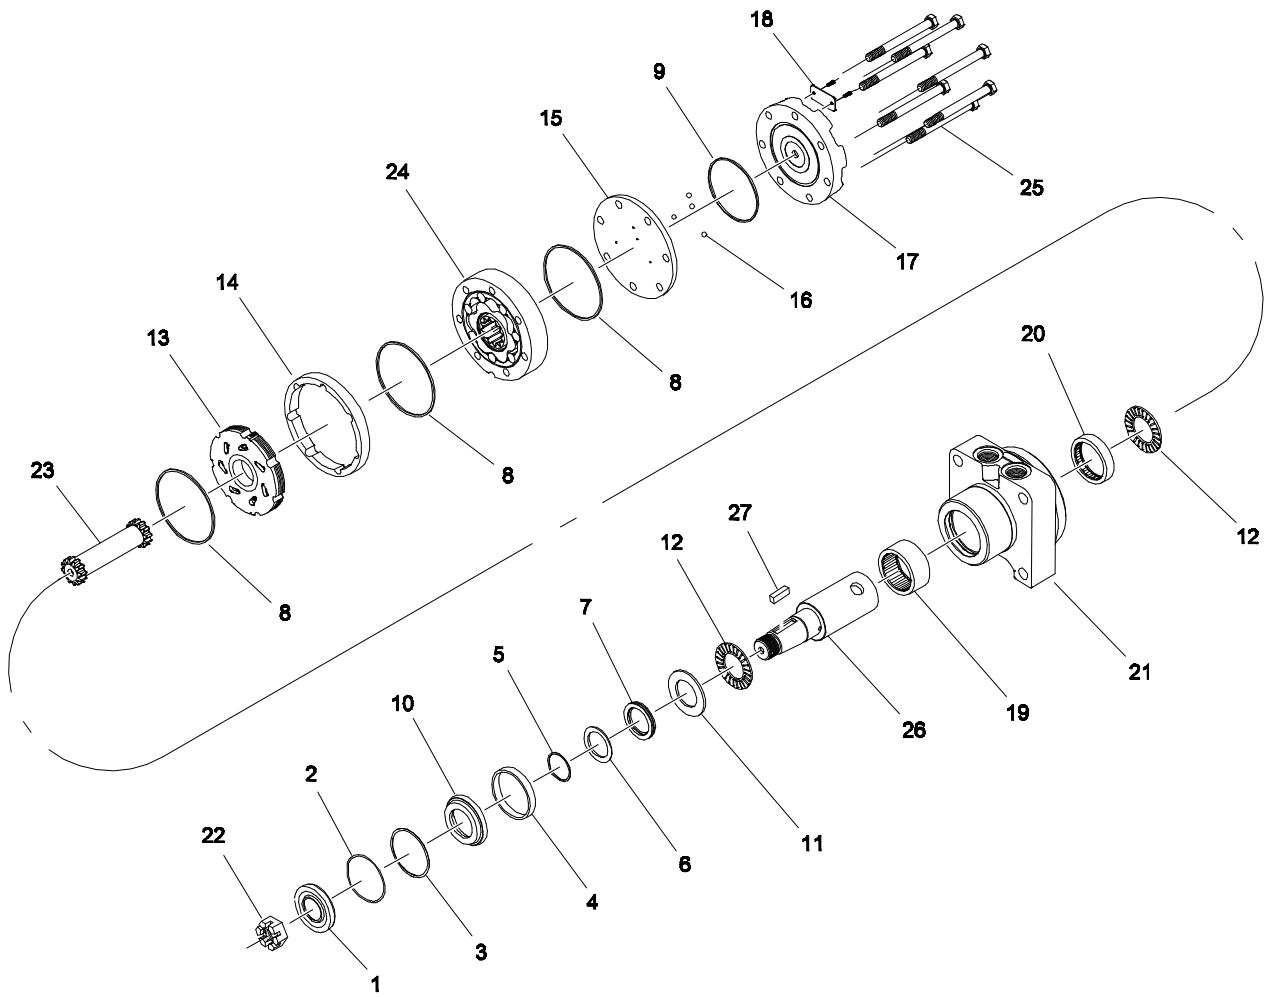

MODEL NO. 44020 - 70129 & UP

PARTS  
CATALOG

**TURF SWEEPER 5400HL**

**MAIN FRAME ASSEMBLY**

54-001

Ref. No.	Part No.	Description	No. Used
1	54-005-0214	Main Frame	1
2	54-005-0231	Seat Bracket	1
3	323-10	Capscrew - Hex Hd.	4
4	01-261-0240	Spring	4
5	3296-39	Lock Nut	3
6	01-286-0220	Seat	1
7	01-182-0616	Capscrew - Hex Hd.	5
8	3253-5	Lock Washer	6
9	3256-4	Flat Washer	6
10	48-004-1861	Hose Hold Down Bracket	3
11	3217-7	Hex Nut	15
12	01-455-0100	Elbow	1
13	01-451-0010	Pipe Plug	1
14	01-304-0410	Hydraulic Motor (Incl. Ref. #26)	2
*	01-304-0260	Seal Kit	1
15	325-12	Capscrew - Hex Hd.	8
16	3253-7	Lock Washer	8

Ref. No.	Part No.	Description	No. Used
17	3217-9	Hex Nut	8
18	66-004-1621	Air Deflector	1
19	323-6	Capscrew - Hex Hd.	4
20	01-269-2540	Wheel Hub	2
21	01-151-0170	Cotter Pin	2
22	01-269-1020	Wheel	2
23	01-269-0330	Tire	2
24	01-158-2040	Lug Bolt	10
25	01-288-0020	Hour Meter	1
26	01-190-1620	Castle Nut (Incl. w/Ref. #14)	2
27	322-12	Capscrew - Hex Hd.	4
28	3256-3	Flat Washer	4
29	3253-4	Lock Washer	4
30	3217-6	Hex Nut	4
31	01-308-0050	Valve	2
*	01-308-0130	Seal Kit	1

Ref. No.	Part No.	Description	No. Used
15		Balance Plate	1
16		Ball (3/16" steel)	4
*	01-304-1570	Balance Plate Kit (Incl. #15,16)	1
17	01-304-1580	Endcover	1
18		I. D. Tag Assembly	1
19		Roller Bearing	1
20		Roller Bearing	1
21		Housing	1
*	01-304-0840	Housing Kit (Incl. #19 - 21)	1
22	01-190-1620	Castle Nut	1
23	01-304-0850	Drive Link	1
24	01-304-0860	Rotor Set	1
25	01-304-0870	Bolt Set (7)	1
26	01-304-0490	Shaft	1
27	01-304-0880	Shaft Key	1

## HYDRAULIC VALVE - NO. 01-308-0050

VLE-0050

Ref. No.	Part No.	Description	No. Used
1		Casting, Body	1
2		Spool, 4-way	1
3		O-Ring, Spool	1
4		O-Ring, Casting	1
5	01-308-0190	Lever	1
6		Knob	1
7	01-308-1750	Pin	2
8		Cotter Pin	2
9		Pivot Clevis	1
10		Washer	2
11		Seal	1
12		Ball	1
13		Socket, Ball	1
14		Spring	1
15		Screw, Adjustment	1
16	01-169-0070	Washer	1
17		Cap, Relief	1