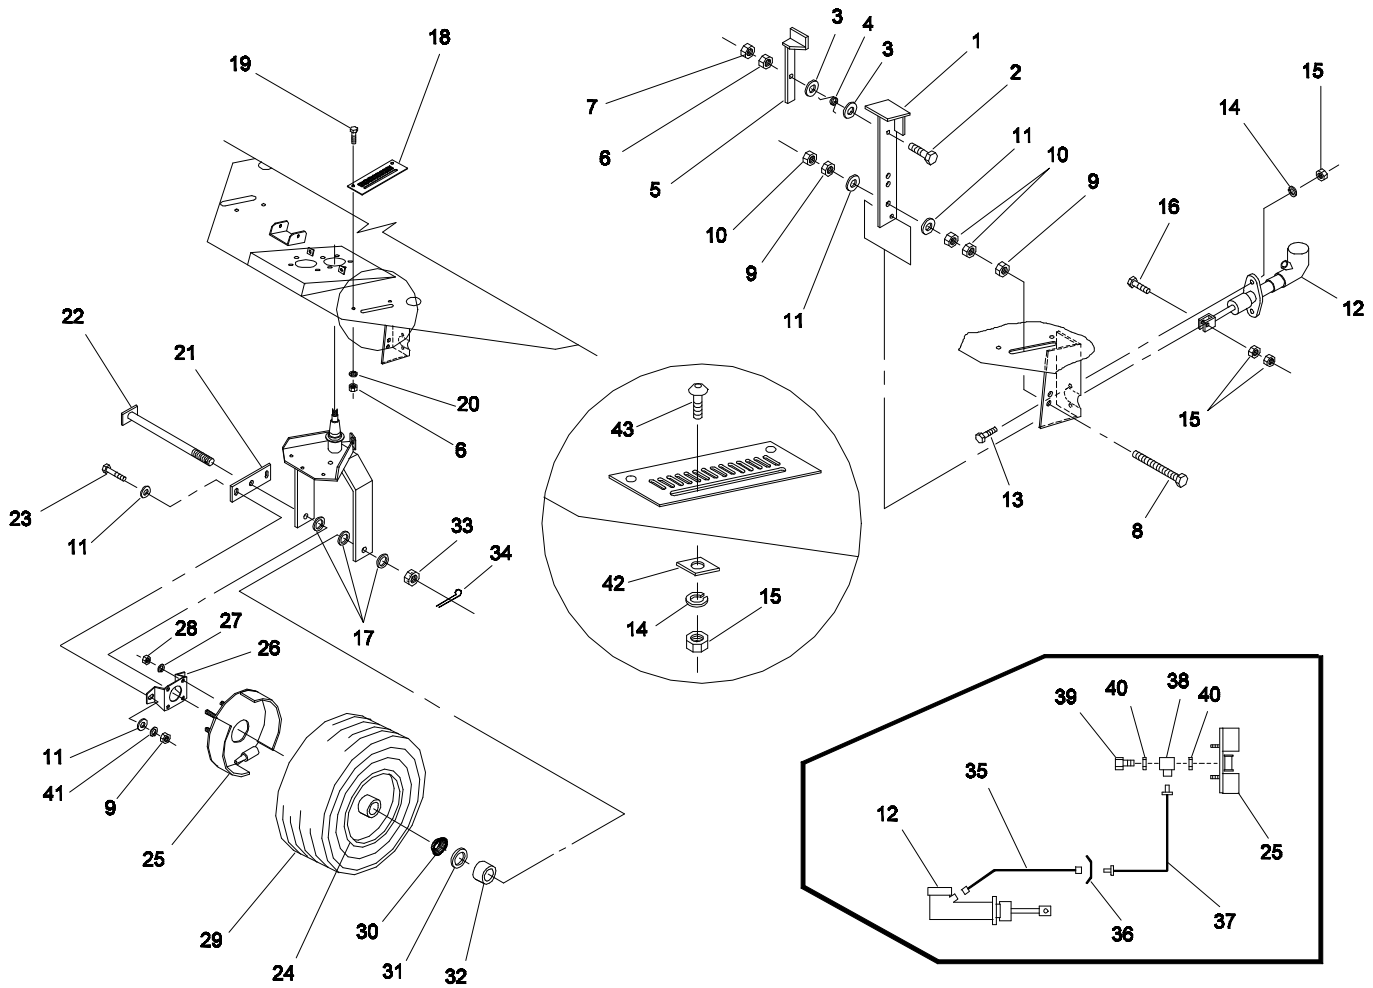

BRAKE SYSTEM

48-017

Ref. No.	Part No.	Description	No. Used
1	48-005-0671	Brake Pedal	1
2	323-9	Capscrew - Hex Hd.	1
3	3256-4	Flat Washer	2
4	01-261-0050	Spring	1
5	48-005-0781	Brake Stop Weldment	1
6	3217-7	Hex Nut	3
7	3218-3	Jam Nut	1
8	01-182-0824	Capscrew - Hex Hd.	1
9	3217-9	Hex Nut	4
10	3218-5	Jam Nut	3
11	3256-6	Flat Washer	6
12	01-314-0290	Hydraulic Brake Cylinder	1
13	322-6	Capscrew - Hex Hd.	2
14	3253-4	Lock Washer	3
15	3217-6	Hex Nut	5
16	322-5	Capscrew - Hex Hd.	1
17	01-168-1210	Machinery Bushing	3
18	48-004-6241	Brake Stop Plate	1
19	323-6	Capscrew - Hex Hd.	2
20	3253-5	Lock Washer	2
21	54-005-0261	Brake Mount	1
22	54-005-0251	Axle	1
23	325-6	Capscrew - Hex Hd.	2
24	54-005-0282	Front Wheel	1
25	01-314-0300	Hydraulic Brake Assembly	1
*	01-266-0080	Wheel Cylinder Assembly	1
*	01-314-0500	Wheel Cylinder Repair Kit	1

Ref. No.	Part No.	Description	No. Used
*	01-314-0540	Capscrew - Socket Hd.	2
*	01-314-0430	Brake Shoe	2
*	01-314-0470	Brake Shoe Lever	2
*	01-314-0480	Brake Shoe Spring	2
*	01-314-0460	Anchor Pin	2
*	01-160-0380	Retaining Ring	2
*	01-314-0490	Adjusting Screw Assembly	2
*	01-314-0550	Shoulder Bolt	4
26	54-004-1241	Brake Shoe Bracket	1
27	3253-6	Lock Washer	4
28	3217-8	Hex Nut	4
29	01-269-0320	Front Tire	1
30	254-78	Bearing	2
31	01-405-0460	Seal	2
32	01-269-0060	Axle Spacer	2
33	01-190-1210	Castle Nut	1
34	3272-23	Cotter Pin	1
35	01-314-0020	Hydraulic Brake Hose	1
36	01-314-0070	Brake Line Clip	1
37	01-314-0330	Hydraulic Brake Line	1
38	01-314-0360	Connector	1
39	01-314-0340	Bolt	1
40	01-314-0350	Gasket	2
41	3253-7	Lock Washer	2
42	48-004-6631	Break Pedal Stop	1
43	3230-2	Carriage Bolt	1