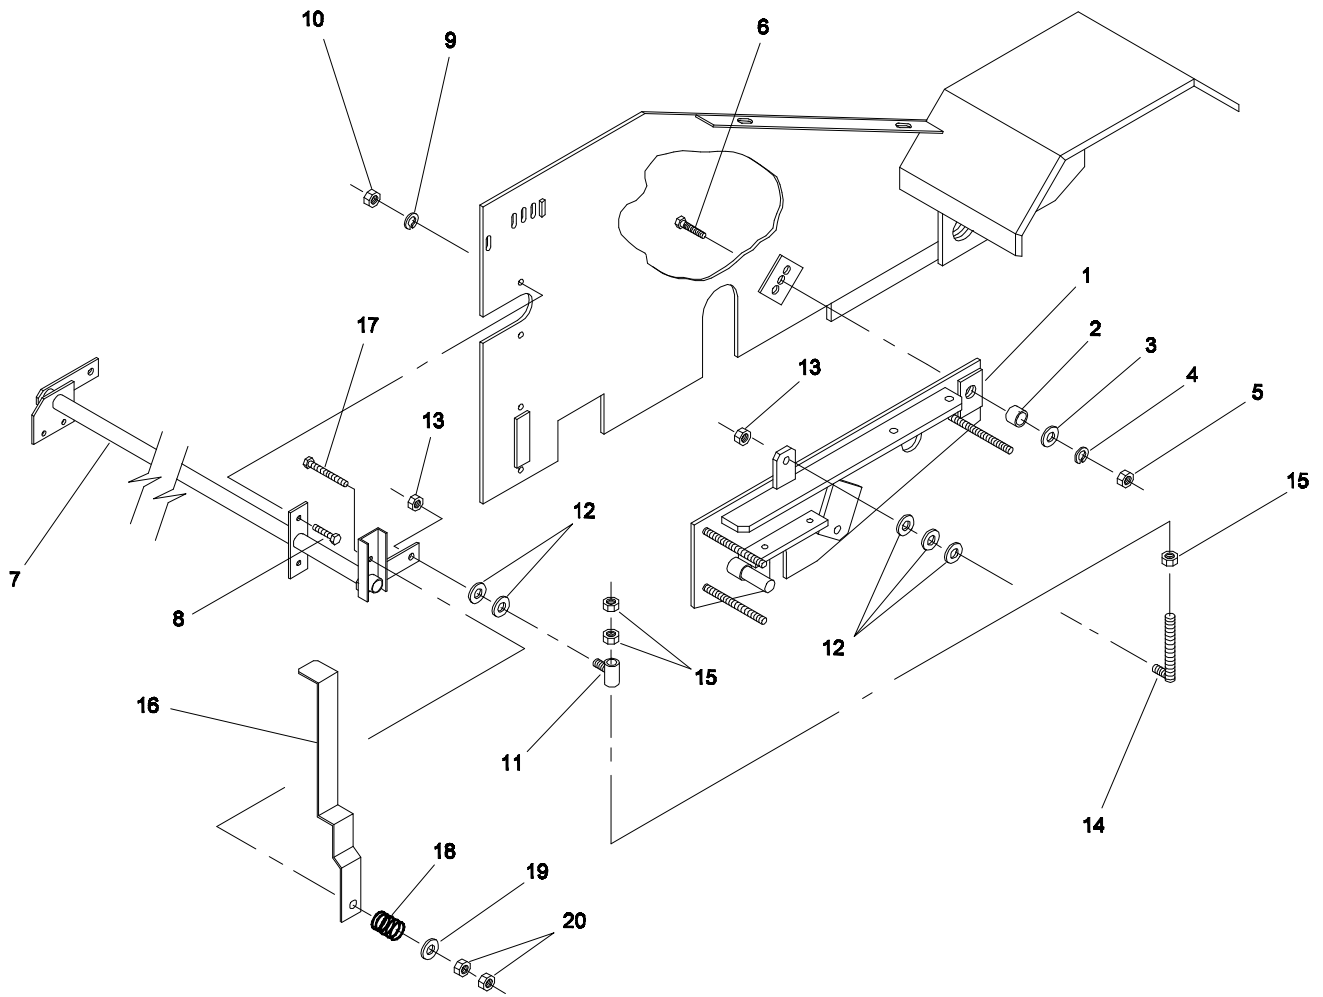

REEL LIFT ASSEMBLY - L.H.

54-010

Ref. No.	Part No.	Description	No. Used
1	48-005-0182	Reel Plate Assembly-L.H.	1
2	48-004-5841	Reel Plate Spacer	1
3	3256-27	"SAE" Flat Washer	1
4	3253-8	Lock Washer	1
5	3218-6	Jam Nut	1
6	327-6	Capscrew - Hex Hd.	1
7	54-005-0131	Reel Lift Assembly	1
8	323-6	Capscrew - Hex Hd.	2
9	3253-5	Lock Washer	2
10	3217-7	Hex Nut	2

Ref. No.	Part No.	Description	No. Used
11	48-005-0591	Reel Lift Tube Assembly	1
12	3256-6	Flat Washer	5
13	01-189-0813	Lock Nut	2
14	48-005-0231	Reel Lift Rod Assembly-L.H.	1
15	3217-11	Hex Nut	3
16	48-005-0222	Handle	1
17	323-11	Capscrew - Hex Hd.	1
18	01-261-0240	Spring	1
19	3256-4	Flat Washer	1
20	3218-3	Jam Nut	2