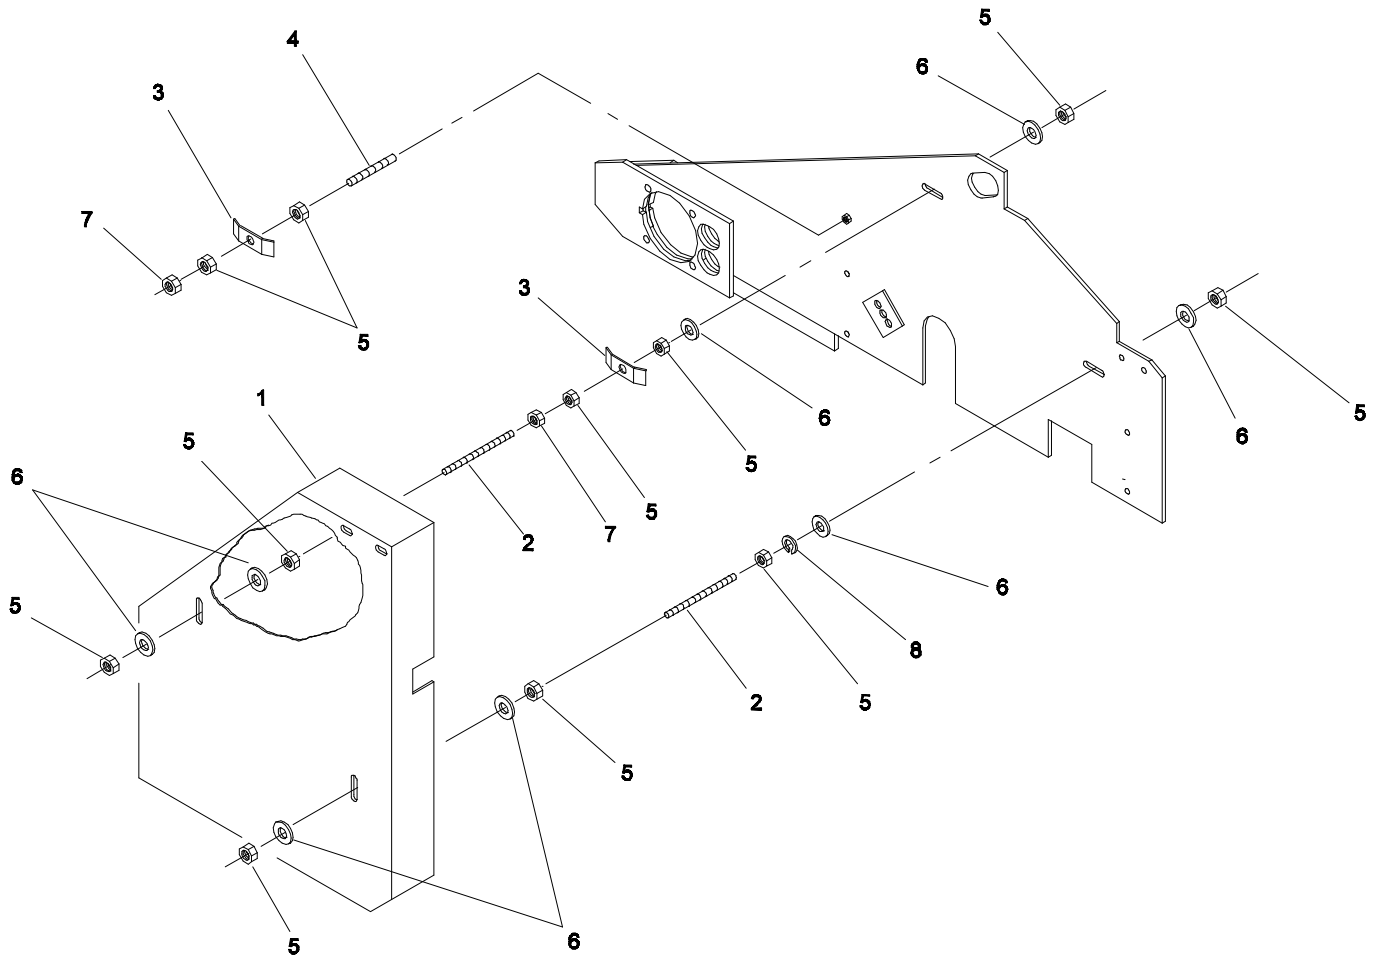

BELT GUARD & HOSE BRACKETS

48-015

Ref. No.	Part No.	Description	No. Used
1	54-005-1611	Belt Guard	1
2	01-650-0440	All Thread	2
3	48-004-1861	Hose Hold Down Bracket	2
4	01-650-0280	All Thread	1

Ref. No.	Part No.	Description	No. Used
5	3217-8	Hex Nut	10
6	3256-5	Flat Washer	8
7	3218-4	Jam Nut	3
8	3253-6	Lock Washer	1