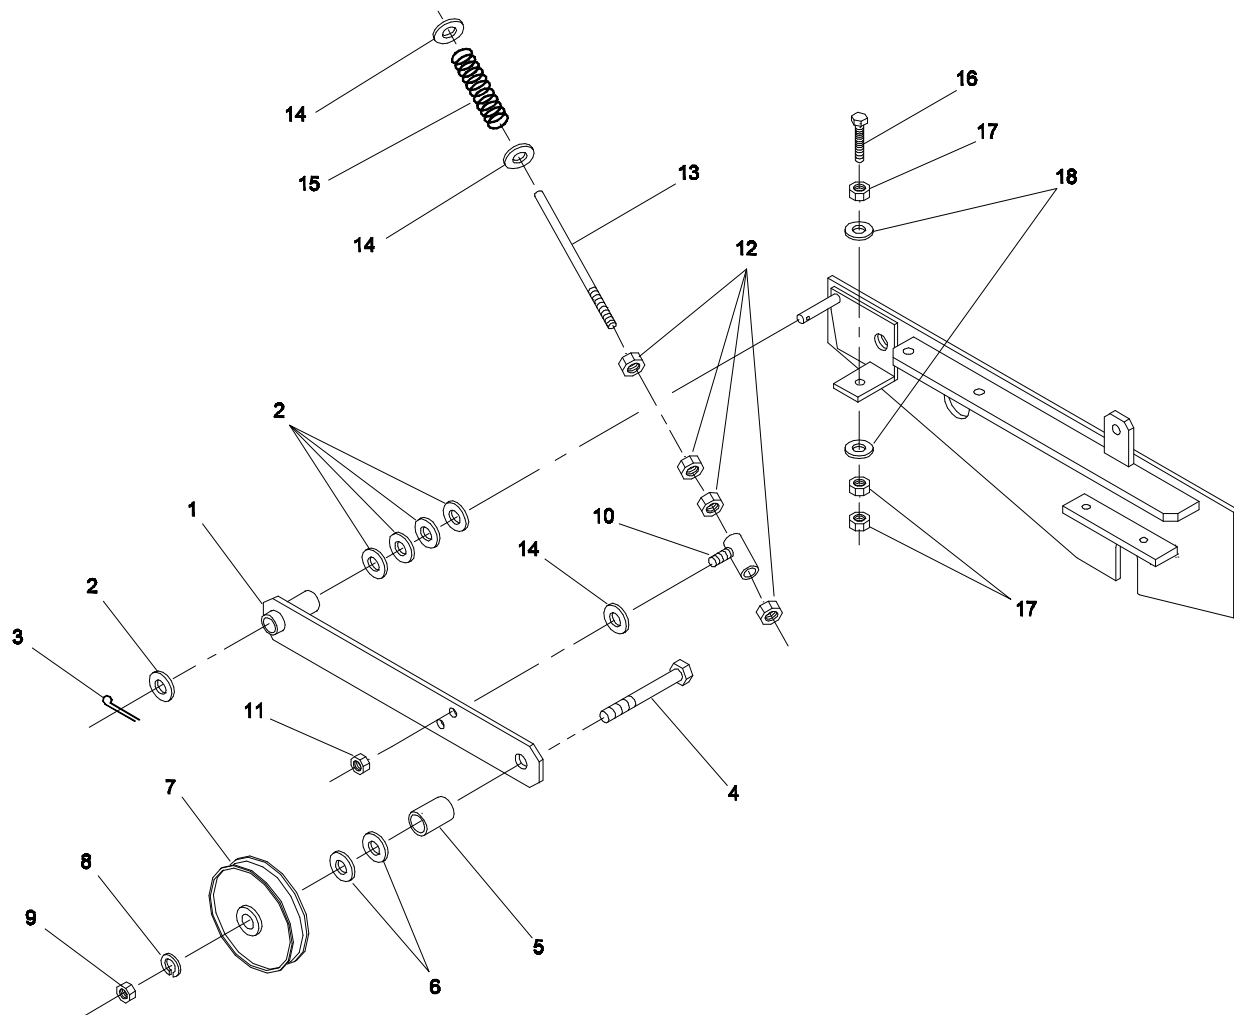

BELT IDLER ASSEMBLY

48-018

Ref. No.	Part No.	Description	No. Used
1	48-005-0611	Idler Arm	1
2	01-168-1014	Machinery Bushing	5
3	3272-21	Cotter Pin	1
4	327-14	Capscrew - Hex Hd.	1
5	48-004-3471	Spacer	1
6	3256-7	Flat Washer	3
7	01-268-0010	Pulley	1
8	3253-8	Lock Washer	1
9	3217-11	Hex Nut	1

Ref. No.	Part No.	Description	No. Used
10	48-005-0121	Spring Tension Adjustment	1
11	3296-39	Lock Nut	1
12	3217-7	Hex Nut	4
13	48-004-1711	Idler Spring Rod	1
14	3256-4	Flat Washer	3
15	01-261-0300	Spring	1
16	01-182-0832	Capscrew - Hex Hd.	1
17	3217-9	Hex Nut	3
18	3256-6	Flat Washer	2