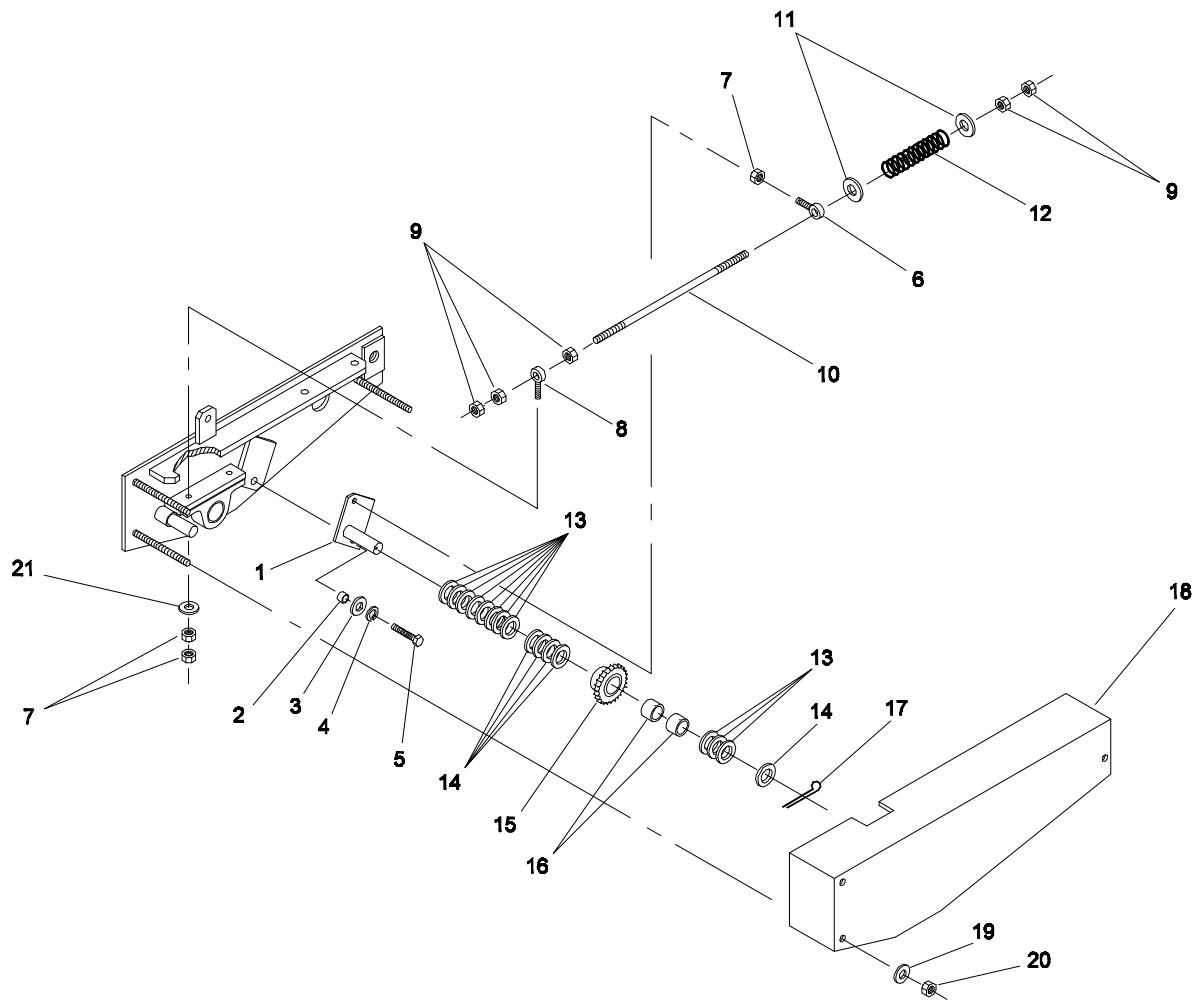

CHAIN IDLER & GUARD ASSEMBLY

48-009

Ref. No.	Part No.	Description	No. Used
1	48-005-0191	Idler Shaft Assembly	1
2	48-004-3881	Spacer	1
3	3256-26	"SAE" Flat Washer	1
4	3253-7	Lock Washer	1
5	325-5	Capscrew - Hex Hd.	1
6	02-250-0020	Rod End Bearing (short)	1
7	3220-3	Jam Nut	3
8	01-250-0020	Rod End Bearing	1
9	3217-7	Hex Nut	5
10	48-004-3891	Idler Spring Rod	1
11	3256-4	Flat Washer	2
12	01-261-0300	Spring	1

Ref. No.	Part No.	Description	No. Used
13	01-168-1410	Machinery Bushing	11(var)
14	01-168-1414	Machinery Bushing	5(var)
15	01-262-0610	Sprocket	1
16	01-105-0520	Needle Bearing	2
*	48-002-5441	Idler Sprocket Assembly (Incl. Ref. # 15, 16)	1
17	3272-23	Cotter Pin	1
18	48-005-0162	Idler Cover	1
19	3256-5	Flat Washer	3
20	3296-48	Lock Nut	3
21	3256-24	"SAE" Flat Washer	1