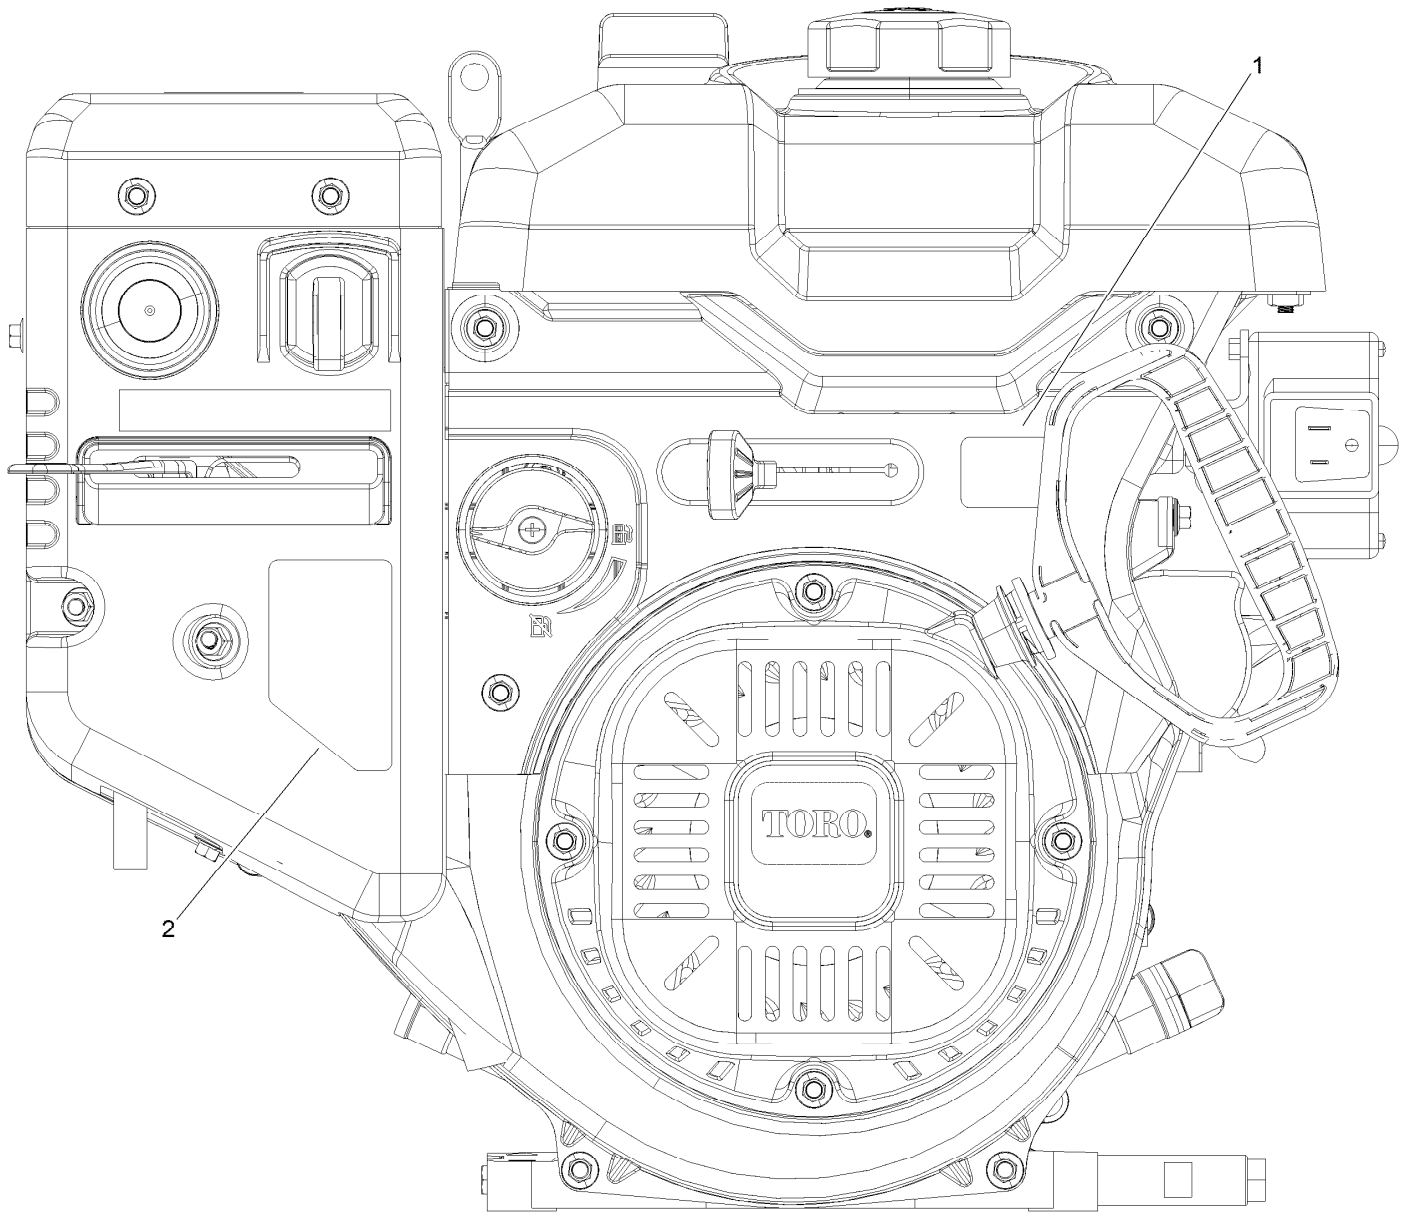

Engine Decal Assembly

Engine Decal Assembly (continued)

<i>Ref.</i>	<i>Part Number</i>	<i>Qty.</i>	<i>Description</i>
1	125-1102	1	Decal-Throttle
2	120-9805	1	Decal-Control, Engine