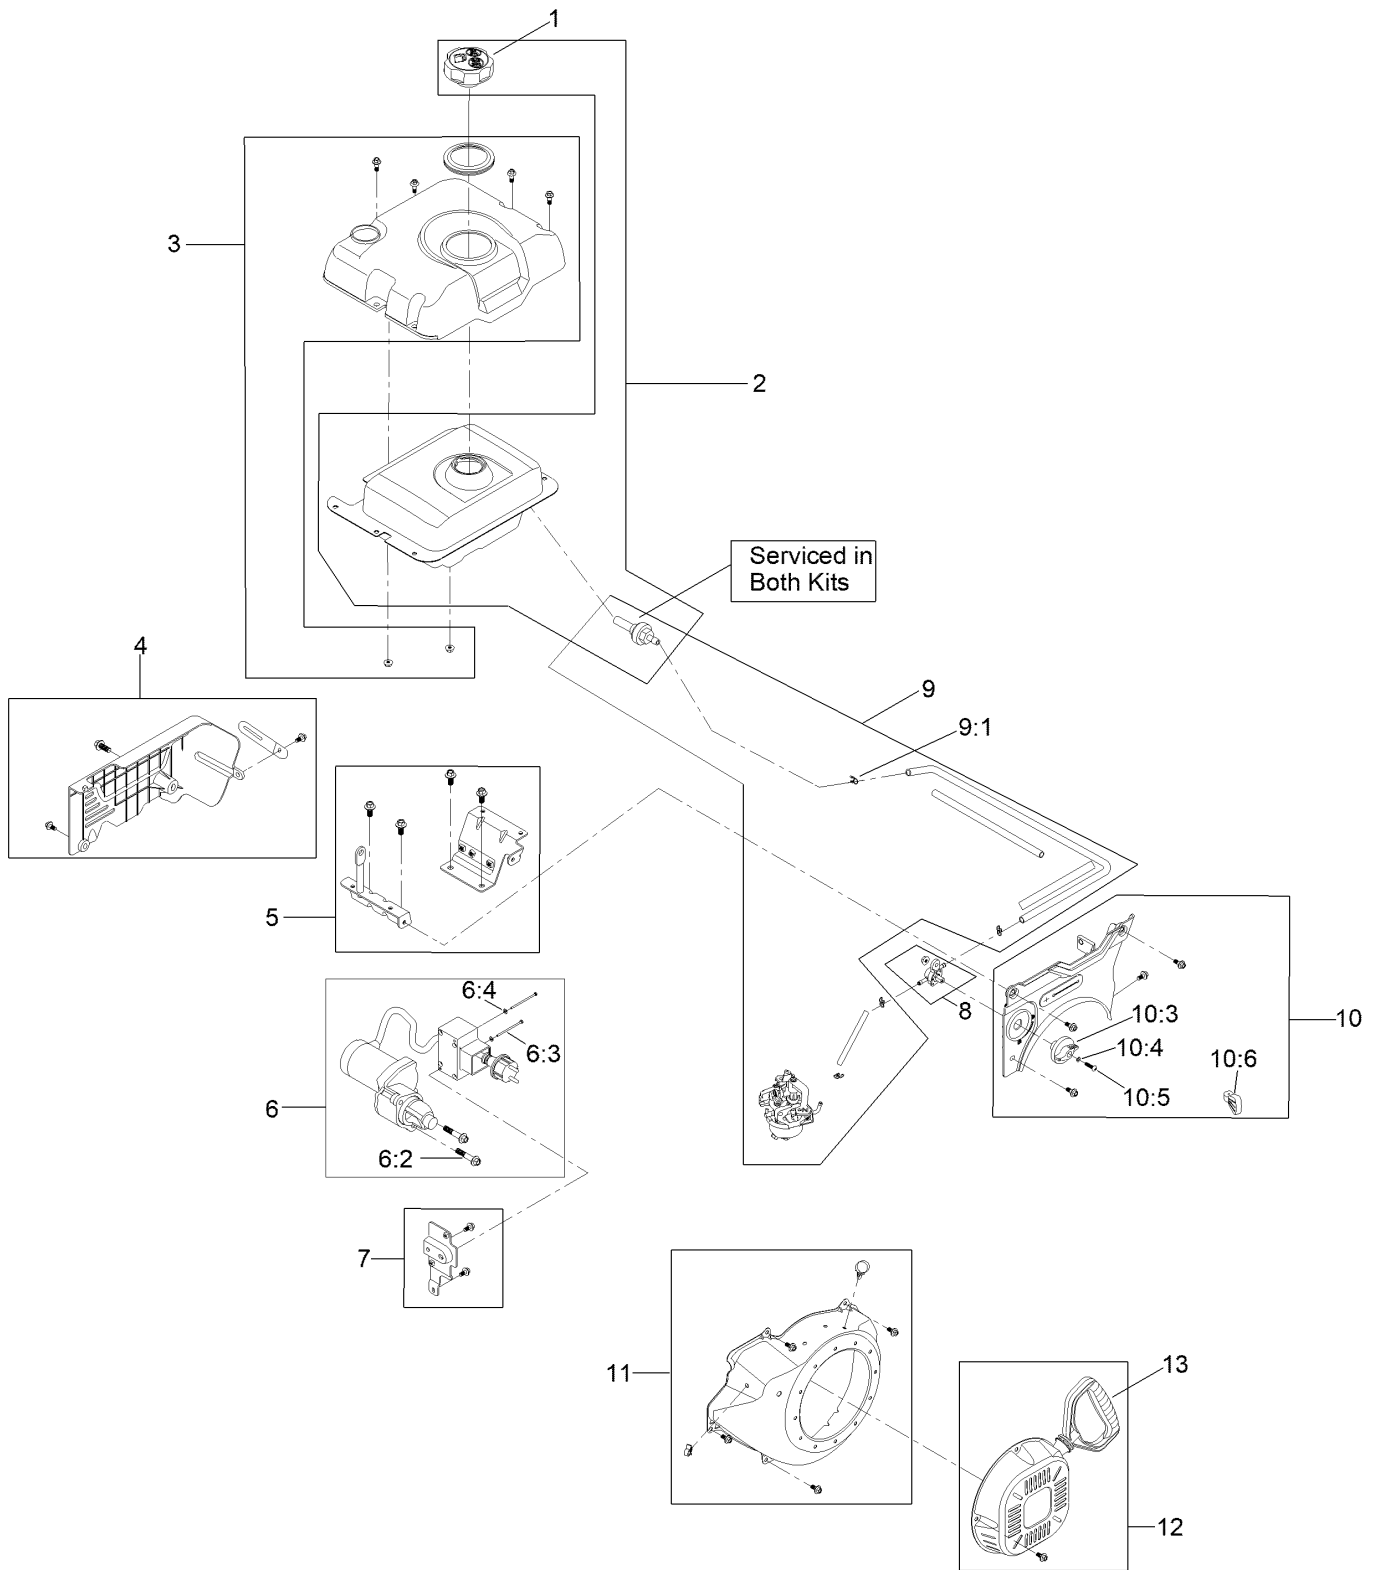

Engine Assembly (continued)

<i>Ref.</i>	<i>Part Number</i>	<i>Qty.</i>	<i>Description</i>	<i>Ref.</i>	<i>Part Number</i>	<i>Qty.</i>	<i>Description</i>
1	139-0731	1	Engine-Lc180Fds-1	9	138-0683-03	1	Bracket-Light
2	138-0695	1	Engine Plate ASM	10	32144-85	2	Screw-HWH
3	32144-70	4	Screw-HWHTF	11	121-4604	1	Screw-HH
4	136-8683	4	Nut-Lock	12	136-6606	1	Cover-Belt
5	136-8673	1	Guide-Belt	13	3230-19	1	Bolt-CARR
6	138-0690	2	Screw-HH	14	137-3089	1	Nut-Hex
7	136-6644-03	1	Bracket-Control, Traction	15	137-3099	1	Screw-Plastite, HWH
8	138-0670	1	LED Light ASM				

Engine Assembly No. 1