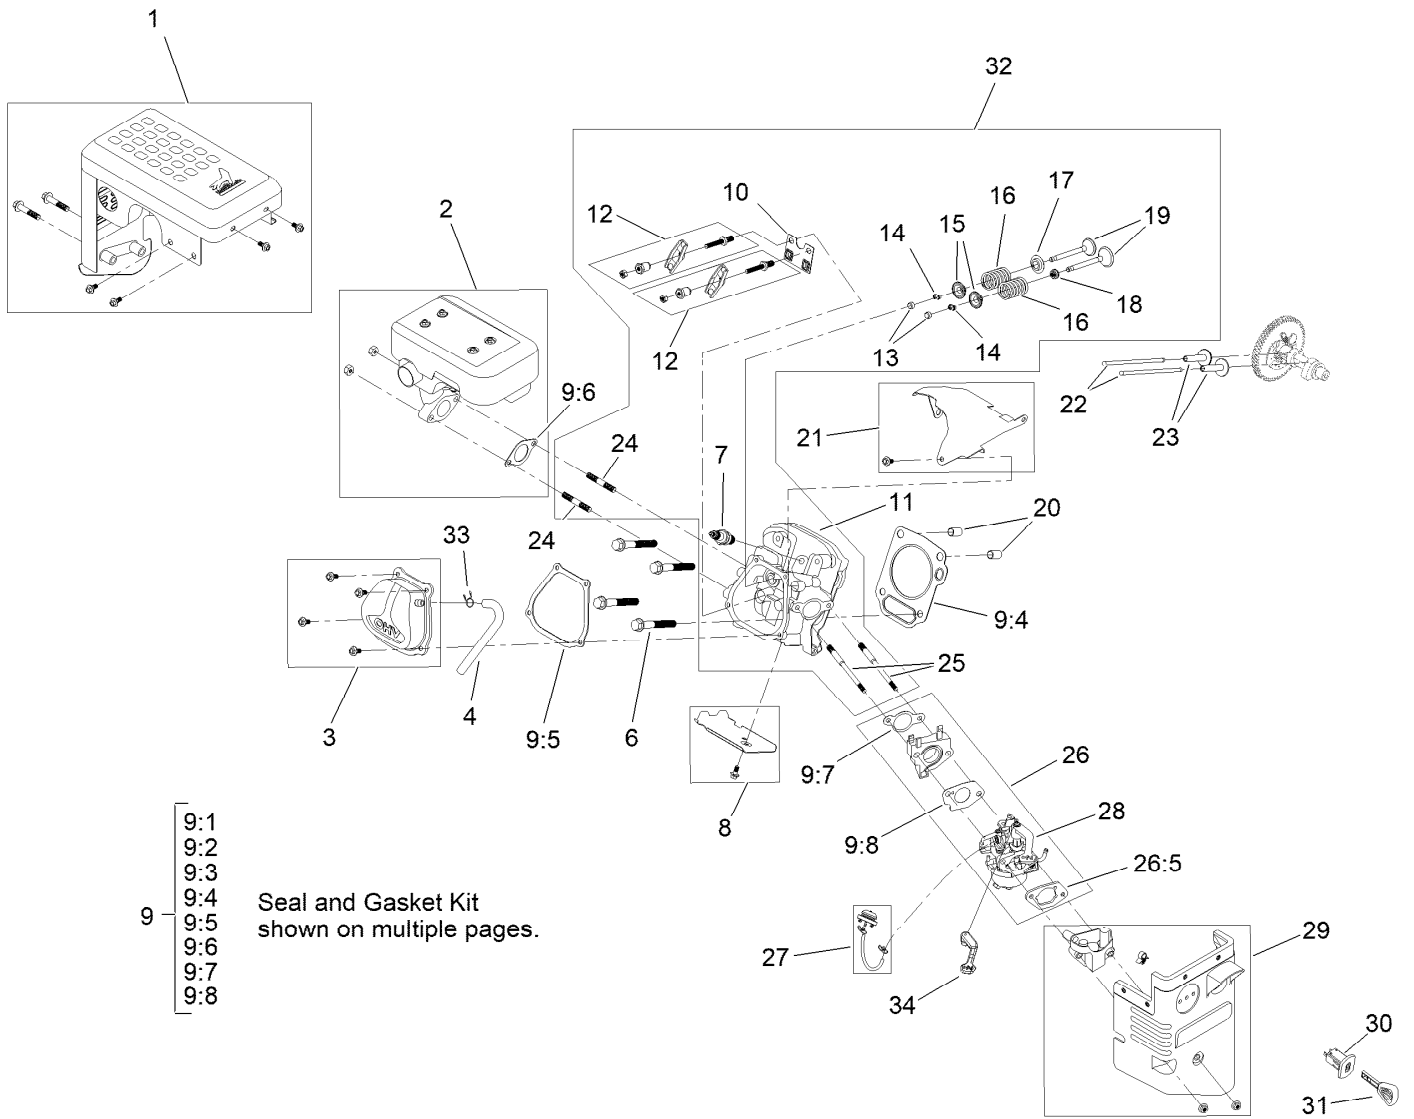

Engine Assembly No. 3

Engine Assembly No. 3 (continued)

<i>Ref.</i>	<i>Part Number</i>	<i>Qty.</i>	<i>Description</i>	<i>Ref.</i>	<i>Part Number</i>	<i>Qty.</i>	<i>Description</i>
1	121-4101	1	Muffler Shield Kit	16	120-4305	2	Spring-Valve
2	127-9373	1	Muffler Kit	17	120-4303	1	Seat-Spring, Valve
3	121-0343	1	Valve Cover Kit	18	120-4304	1	Seal-Stem, Valve
4	144-1008	1	Tube-Breather	19	121-0328	1	Valve Kit
6	121-0302	4	Screw-HHF	20	120-4200	2	Pin-Dowel
7	119-1901	1	Plug-Spark	21	121-4102	1	Upper Heat Shroud Kit
8	121-0348	1	Lower Heat Shroud Kit	22	121-0246	2	Rod-Push
9	121-0358	1	Seal And Gasket Kit	23	120-4298	2	Lifter-Valve
9:1	121-0316	1	Seal-Oil	24	121-0304	2	Stud-Mount, Muffler
9:2	121-0317	1	Seal-Oil	25	121-0303	2	Stud-Mount, Carburetor
9:3	121-0228	1	Gasket-Cover, Crankcase	26	144-0959	1	Carb Service Kit
9:4	121-0231	1	Gasket-Head, Cylinder	26:5	121-0254	1	Gasket-Coated, Rubber
9:5	121-0234	1	Gasket-Cover, Valve	27	127-9372	1	Primer Kit
9:6	121-0272	1	Gasket-Exhaust	28	127-9143	1	Carb Repair Kit With Gaskets
9:7	121-0252	1	Gasket-Carburetor	29	121-0355	1	Heater Box Kit
9:8	121-0253	1	Gasket-Carburetor	30	121-0283	1	Switch-Key
10	121-0247	1	Plate-Guide, Push Rod	31	117-7728	1	Key
11	121-0230	1	Head-Cylinder	32	133-9855	1	Complete Head ASM
12	121-0245	2	Rocker Arm ASM	33	127-9408	1	Clamp-Hose
13	121-0244	2	Rotator-Valve	34	139-0638	1	Lever-Choke
14	120-4307	4	Keeper-Valve	99	144-0969	1	High Altitude Kit ●
15	120-4306	2	Retainer-Spring, Valve				

● Not illustrated