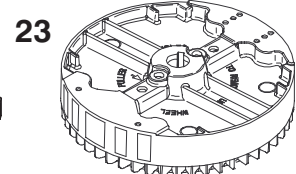

1036 LABEL KIT-EMISSION

Assemblies include all parts shown in frames.

Sheet No.:

Flywheel Assembly Engine GTS-200

Ref. No.	Part No.	Qty.	Description
23	99-1001	1	Flywheel
37	99-0905	1	Guard - Flywheel
65	99-1002	1	Screw - Hex.
304	99-1003	1	Housing - Blower
332	99-1004	1	Nut - Flywheel
333	99-1005	1	Armature - Magneto
334	99-1006	1	Screw - Hex
356	99-1007	1	Wire - Stop
363	99-1008	1	Puller - Flywheel
373	99-1009	1	Nut - Hex
455	99-1010	1	Cup - Flywheel
836	99-0941	1	Screw - Hex
851	77-9450	1	Terminal - Cable
1005	99-1015	1	Fan - Flywheel
1036	99-1016	1	Label Kit - Emission

Ref. No.	Part No.	Qty.	Description