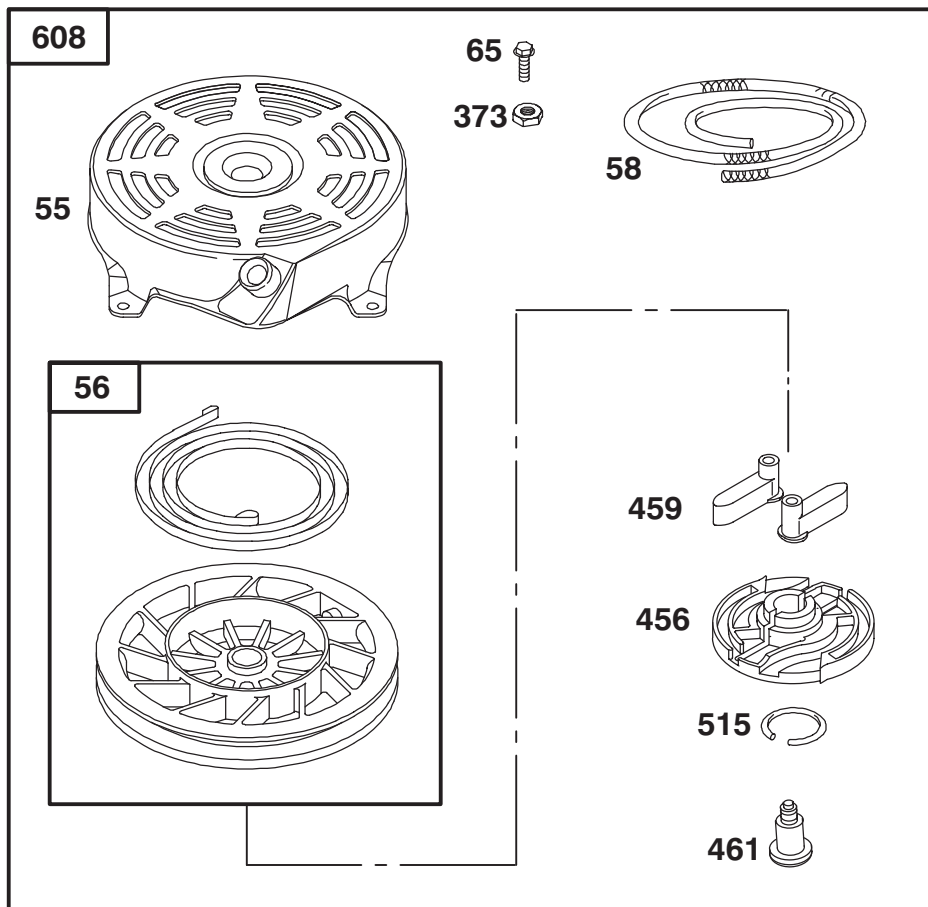

★Included in Gasket Set-Part No. 100-5035

†Included in Valve Overhaul Gasket Set Part No. 100-5033

1036 LABEL KIT-EMISSION

Assemblies include all parts shown in frames.

Sheet No.:

Flywheel Assembly Engine GTS-200

Ref. No.	Part No.	Qty.	Description
23	99-1001	1	Flywheel
37	99-0905	1	Guard - Flywheel
65	99-1002	1	Screw - Hex.
304	99-1003	1	Housing - Blower
332	99-1004	1	Nut - Flywheel
333	99-1005	1	Armature - Magneto
334	99-1006	1	Screw - Hex
356	99-1007	1	Wire - Stop
363	99-1008	1	Puller - Flywheel
373	99-1009	1	Nut - Hex
455	99-1010	1	Cup - Flywheel
836	99-0941	1	Screw - Hex
851	77-9450	1	Terminal - Cable
1005	99-1015	1	Fan - Flywheel
1036	99-1016	1	Label Kit - Emission

Ref. No.	Part No.	Qty.	Description

Assemblies include all parts shown in frames.

Sheet No.:

Starter Assembly Engine GTS-200

Ref. No.	Part No.	Qty.	Description
55	99-1048	1	Housing – Rewind Starter
56	94-1657	1	Pulley – Starter
58	94-1668	1	Rope – Starter
59	77-7210	1	Insert – Starter Grip
60	77-8520	1	Grip – Starter Rope
65	99-1002	1	Screw – Hex.
373	99-1009	1	Nut – Hex.
456	94-1659	1	Retainer – Spring
459	94-1654	1	Pawl – Ratchet
461	94-1660	1	Screw – Shoulder
515	94-1655	1	Spring – Friction
608	98-9215	1	Starter – Rewind