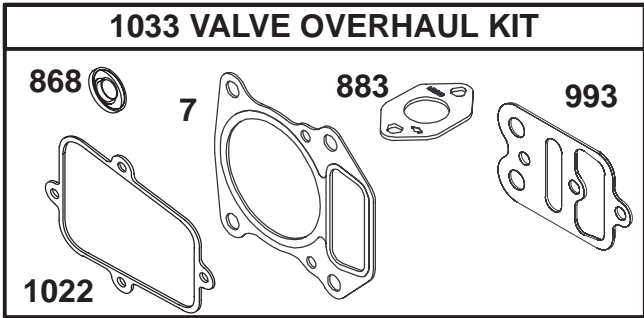

Assemblies include all parts shown in frames.

Sheet No.:

Carburetor Overhaul Kit Assembly Engine GTS-200

Ref. No.	Part No.	Qty.	Description
★3	99-0912	1	Seal - Oil
†★7	99-0930	1	Gasket - Cylinder Head
†★9	99-0913	1	Gasket - Breather
★12	99-0953	1	Gasket - Crankcase
★20	77-7570	1	Seal - Oil
●104	99-0970	1	Pin - Float Hinge
◆110		1	Washer - Bowl (Sold in Kit Only)
★116	99-0916	1	Seal - O Ring
121	99-0901	1	Carburetor Kit
●127		1	Plug - Welch (Sold in Kit Only)
●134	77-8110	1	Valve - Needle
◆137		1	Gasket - Bowl (Sold in Kit Only)
◆★163	99-0971	1	Gasket - Air Cleaner
358	99-0902	1	Gasket Set
★585	99-0923	1	Gasket - Breather
◆634		1	Washer - Foam (Sold in Kit Only)
†★868	99-0946	1	Seal - Valve

Ref. No.	Part No.	Qty.	Description
†★883	99-0947	1	Gasket - Exhaust
977	99-0903	1	Gasket Set - Carburetor
†★993	99-0948	1	Gasket - Plate
†★1022	99-0907	1	Gasket - Rocker Cover
1033	99-0904	1	Gasket Set - Valve Overhaul

●Included in Carburetor Kit-Part No. 100-5036

★Included in Gasket Set-Part No. 100-5035

◆Included in Carburetor Gasket Set-Part No. 100-5034 †Included in Valve Overhaul Gasket Set Part No. 100-5033