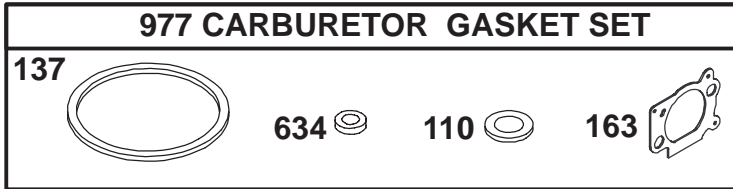

Assemblies include all parts shown in frames.

Sheet No.:

Carburetor Overhaul Kit Assembly Engine GTS-200

Ref. No.	Part No.	Qty.	Description
★3	99-0912	1	Seal - Oil
†★7	99-0930	1	Gasket - Cylinder Head
†★9	99-0913	1	Gasket - Breather
★12	99-0953	1	Gasket - Crankcase
★20	77-7570	1	Seal - Oil
●104	99-0970	1	Pin - Float Hinge
◆110		1	Washer - Bowl (Sold in Kit Only)
★116	99-0916	1	Seal - O Ring
121	99-0901	1	Carburetor Kit
●127		1	Plug - Welch (Sold in Kit Only)
●134	77-8110	1	Valve - Needle
◆137		1	Gasket - Bowl (Sold in Kit Only)
◆★163	99-0971	1	Gasket - Air Cleaner
358	99-0902	1	Gasket Set
★585	99-0923	1	Gasket - Breather
◆634		1	Washer - Foam (Sold in Kit Only)
†★868	99-0946	1	Seal - Valve

Ref. No.	Part No.	Qty.	Description
†★883	99-0947	1	Gasket - Exhaust
977	99-0903	1	Gasket Set - Carburetor
†★993	99-0948	1	Gasket - Plate
†★1022	99-0907	1	Gasket - Rocker Cover
1033	99-0904	1	Gasket Set - Valve Overhaul

●Included in Carburetor Kit-Part No. 100-5036

★Included in Gasket Set-Part No. 100-5035

◆Included in Carburetor Gasket Set-Part No. 100-5034 †Included in Valve Overhaul Gasket Set Part No. 100-5033