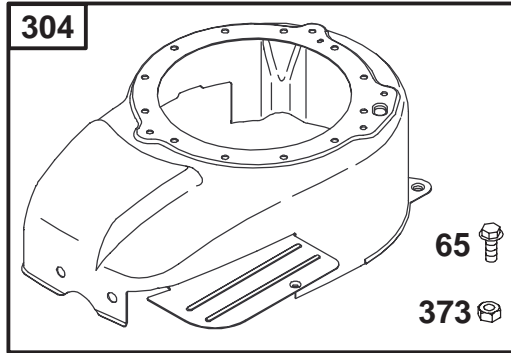

1036 LABEL KIT-EMISSION

Assemblies include all parts shown in frames.

Sheet No.:

Flywheel Assembly Engine GTS-200

Ref. No.	Part No.	Qty.	Description
23	99-1001	1	Flywheel
37	99-0905	1	Guard - Flywheel
65	99-1002	1	Screw - Hex.
304	99-1003	1	Housing - Blower
332	99-1004	1	Nut - Flywheel
333	99-1005	1	Armature - Magneto
334	99-1006	1	Screw - Hex
356	99-1007	1	Wire - Stop
363	99-1008	1	Puller - Flywheel
373	99-1009	1	Nut - Hex
455	99-1010	1	Cup - Flywheel
836	99-0941	1	Screw - Hex
851	77-9450	1	Terminal - Cable
1005	99-1015	1	Fan - Flywheel
1036	99-1016	1	Label Kit - Emission

Ref. No.	Part No.	Qty.	Description