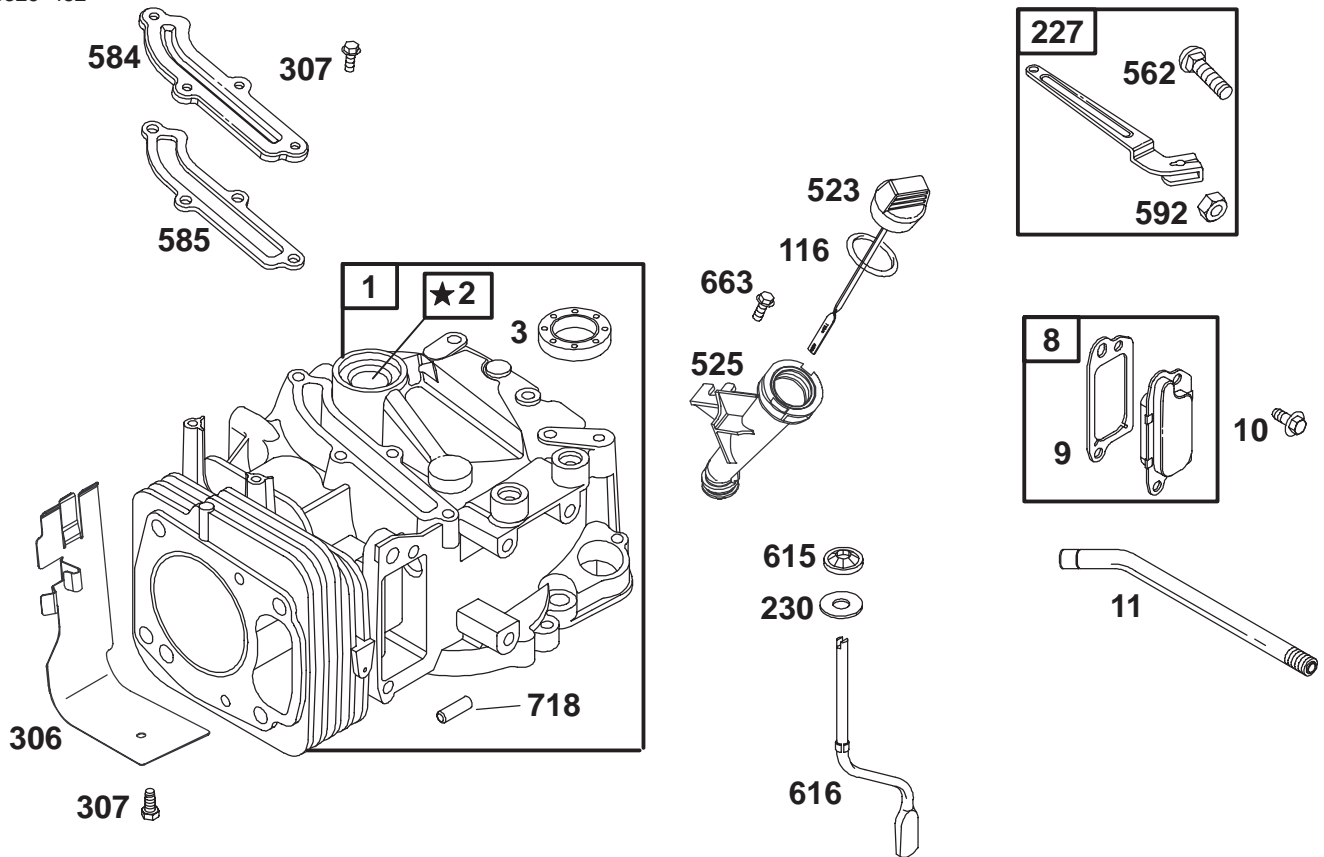

★ **REQUIRES SPECIAL TOOLS TO INSTALL. SEE REPAIR INSTRUCTION MANUAL.**

Assemblies include all parts shown in frames.

Sheet No.:

Cylinder Assembly Engine GTS-200

Ref. No.	Part No.	Qty.	Description
1	99-0900	1	Cylinder Assembly
2	99-0911	1	Bushing
★3	99-0912	1	Seal - Oil
8	77-9260	1	Breather Assy.
†★9	99-0913	1	Gasket - Breather
10	99-0914	1	Screw - Hex.
11	99-0915	1	Tube - Breather
★116	99-0916	1	Seal - O Ring
227	99-0917	1	Lever Assembly - Gov.
230	99-0918	1	Washer - Gov. Crank
306	99-0919	1	Shield - Cylinder
307	99-0920	1	Screw - Hex.
523	77-7260	1	Dipstick
525	99-0906	1	Tube - Oil Filler
562	99-0921	1	Screw - Hex.
584	99-0922	1	Baffle - Cylinder
★585	99-0923	1	Gasket - Breather
592	99-0924	1	Nut - Hex.
615	99-0925	1	Fastener
616	99-0926	1	Crank - Governor
663	99-0927	1	Screw - Hex

Ref. No.	Part No.	Qty.	Description
718	99-0928	1	Dowel - Sleeve
	99-2529	1	Short Block

★Included in Gasket Set-Part No. 100-5035

†Included in Valve Overhaul Gasket Set Part No. 100-5033