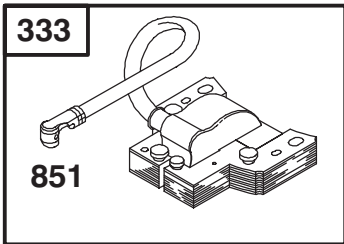

1036 LABEL KIT-EMISSION

Assemblies include all parts shown in frames.

Sheet No.:

Flywheel Assembly Engine GTS-200

Ref. No.	Part No.	Qty.	Description
23	99-1001	1	Flywheel
37	99-0905	1	Guard - Flywheel
65	99-1002	1	Screw - Hex.
304	99-1003	1	Housing - Blower
332	99-1004	1	Nut - Flywheel
333	99-1005	1	Armature - Magneto
334	99-1006	1	Screw - Hex
356	99-1007	1	Wire - Stop
363	99-1008	1	Puller - Flywheel
373	99-1009	1	Nut - Hex
455	99-1010	1	Cup - Flywheel
836	99-0941	1	Screw - Hex
851	77-9450	1	Terminal - Cable
1005	99-1015	1	Fan - Flywheel
1036	99-1016	1	Label Kit - Emission

Ref. No.	Part No.	Qty.	Description