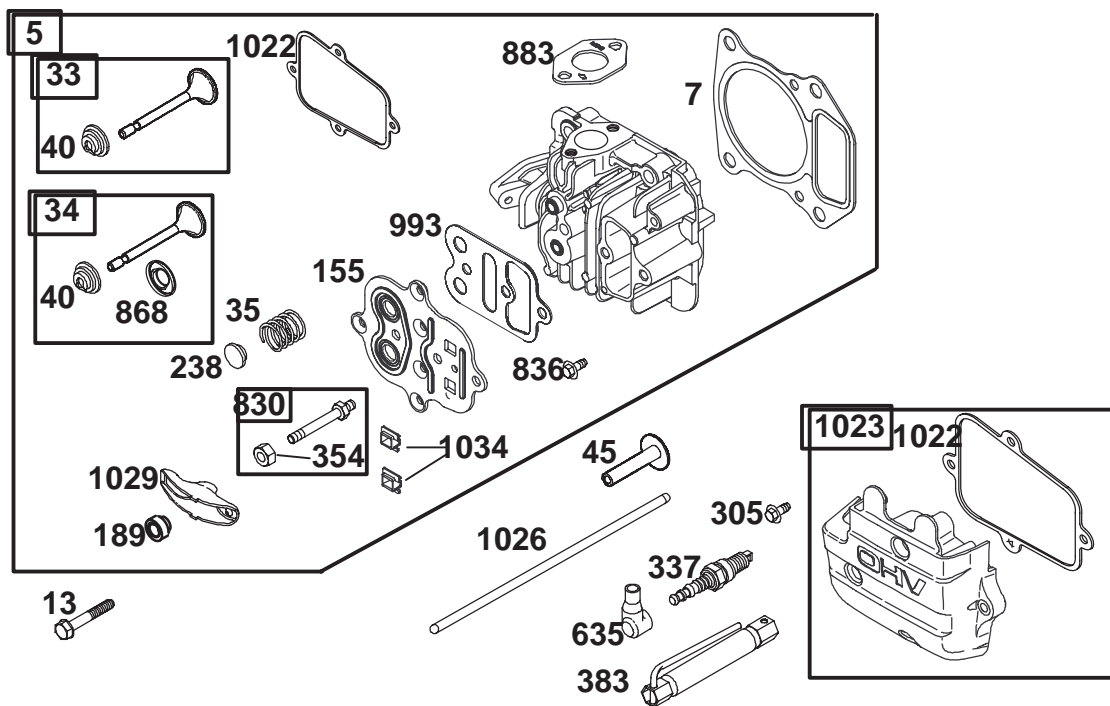

Sheet No.:1

Engine and Throttle Assembly

Ref. No.	Part No.	Qty.	Description
1	32144-102	3	Screw-HWH
2	55-3570	1	Gas Cap ASM
3	98-1501	1	Control - Throttle
4	98-1514	1	Decal - Recoil
5	98-3206	1	Nameplate-Toro
8	98-1425	1	Engine - Gts Ohv 200
8:1	2210-316	1	Stop-Rope
8:2	2210-249	1	Clamp-Casing
8:3	93-8470	1	Screw-Clamp

Ref. No.	Part No.	Qty.	Description

★ **REQUIRES SPECIAL TOOLS TO INSTALL. SEE REPAIR INSTRUCTION MANUAL.**

Assemblies include all parts shown in frames.

Sheet No.:

Cylinder Assembly Engine GTS-200

Ref. No.	Part No.	Qty.	Description
1	99-0900	1	Cylinder Assembly
2	99-0911	1	Bushing
★3	99-0912	1	Seal - Oil
8	77-9260	1	Breather Assy.
†★9	99-0913	1	Gasket - Breather
10	99-0914	1	Screw - Hex.
11	99-0915	1	Tube - Breather
★116	99-0916	1	Seal - O Ring
227	99-0917	1	Lever Assembly - Gov.
230	99-0918	1	Washer - Gov. Crank
306	99-0919	1	Shield - Cylinder
307	99-0920	1	Screw - Hex.
523	77-7260	1	Dipstick
525	99-0906	1	Tube - Oil Filler
562	99-0921	1	Screw - Hex.
584	99-0922	1	Baffle - Cylinder
★585	99-0923	1	Gasket - Breather
592	99-0924	1	Nut - Hex.
615	99-0925	1	Fastener
616	99-0926	1	Crank - Governor
663	99-0927	1	Screw - Hex

Ref. No.	Part No.	Qty.	Description
718	99-0928	1	Dowel - Sleeve
	99-2529	1	Short Block

★Included in Gasket Set-Part No. 100-5035

†Included in Valve Overhaul Gasket Set Part No. 100-5033

Assemblies include all parts shown in frames.