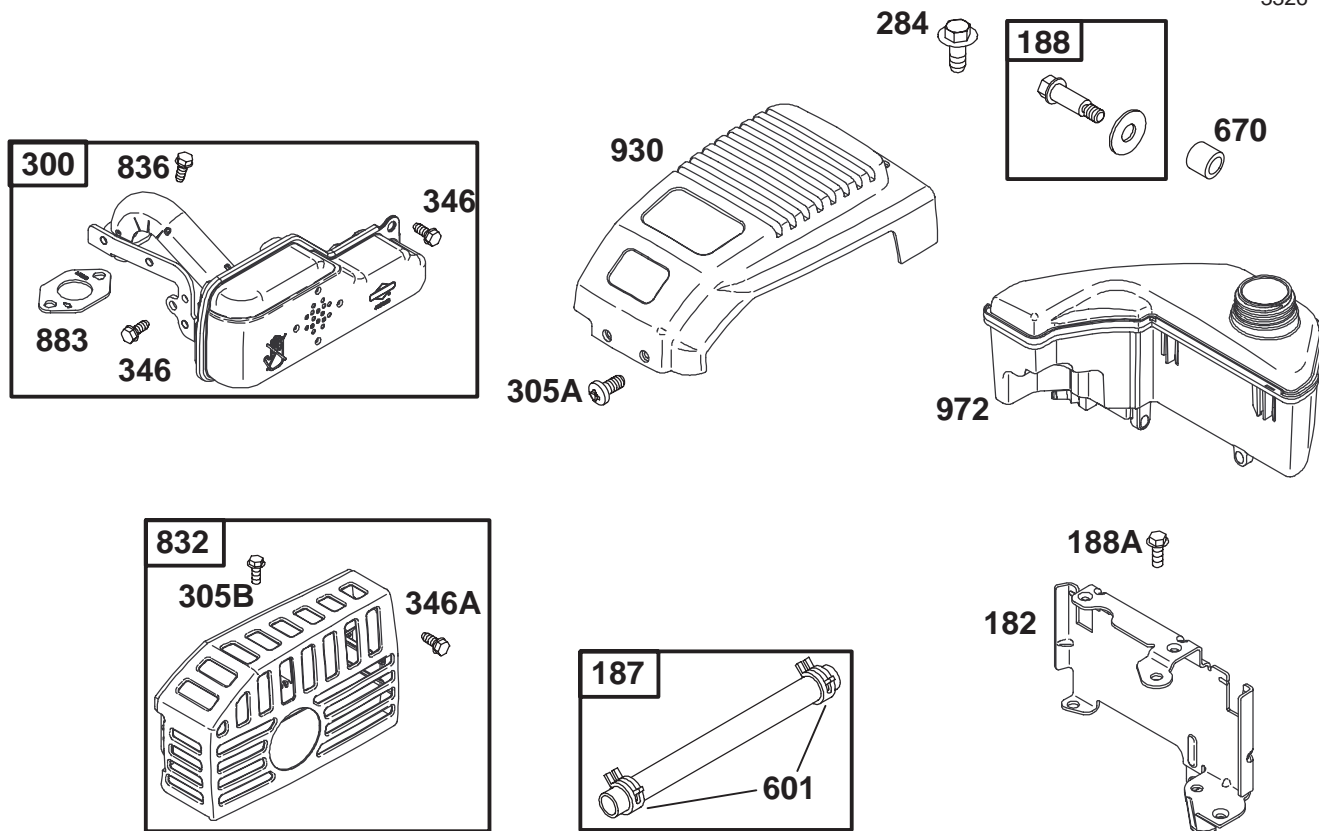

Assemblies include all parts shown in frames.

Sheet No.:

Muffler and Fuel Tank Assembly Engine GTS-200

Ref. No.	Part No.	Qty.	Description	Ref. No.	Part No.	Qty.	Description
182	98-9205	1	Bracket - Tank Mounting				
187	99-0922	1	Line - Fuel (Cut to Required Length)				
188	99-0993	1	Screw - Shoulder				
188A	98-9202	1	Screw - Hex				
284	99-0994	1	Screw - Hex				
300	99-0995	1	Muffler - Exhaust				
305A	98-9204	1	Screw - Torx®				
305B	99-0998	1	Screw - Hex				
346	99-1047	1	Screw - Hex				
346A	99-0999	1	Screw - Hex				
601	99-0996	1	Clamp - Hose				
670	99-0997	1	Spacer - Fuel Tank				
832	98-9206	1	Guard - Muffler				
836	99-0941	1	Screw - Hex				
†★883	99-0947	1	Gasket - Exhaust				
930	98-9203	1	Guard - Rewind				
972	99-1000	1	Tank - Fuel				

★Included in Gasket Set-Part No. 100-5035

†Included in Valve Overhaul Gasket Set Part No. 100-5033