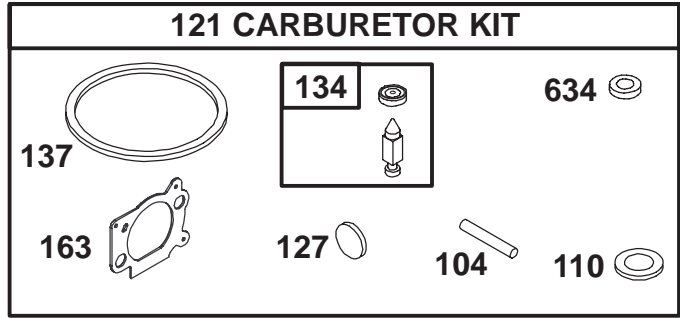

Assemblies include all parts shown in frames.

Sheet No.:

Carburetor Overhaul Kit Assembly Engine GTS-200

Ref. No.	Part No.	Qty.	Description
★3	99-0912	1	Seal - Oil
†★7	99-0930	1	Gasket - Cylinder Head
†★9	99-0913	1	Gasket - Breather
★12	99-0953	1	Gasket - Crankcase
★20	77-7570	1	Seal - Oil
●104	99-0970	1	Pin - Float Hinge
◆110		1	Washer - Bowl (Sold in Kit Only)
★116	99-0916	1	Seal - O Ring
121	99-0901	1	Carburetor Kit
●127		1	Plug - Welch (Sold in Kit Only)
●134	77-8110	1	Valve - Needle
◆137		1	Gasket - Bowl (Sold in Kit Only)
◆★163	99-0971	1	Gasket - Air Cleaner
358	99-0902	1	Gasket Set
★585	99-0923	1	Gasket - Breather
◆634		1	Washer - Foam (Sold in Kit Only)
†★868	99-0946	1	Seal - Valve

Ref. No.	Part No.	Qty.	Description
†★883	99-0947	1	Gasket - Exhaust
977	99-0903	1	Gasket Set - Carburetor
†★993	99-0948	1	Gasket - Plate
†★1022	99-0907	1	Gasket - Rocker Cover
1033	99-0904	1	Gasket Set - Valve Overhaul

●Included in Carburetor Kit-Part No. 100-5036

★Included in Gasket Set-Part No. 100-5035

◆Included in Carburetor Gasket Set-Part No. 100-5034 †Included in Valve Overhaul Gasket Set Part No. 100-5033