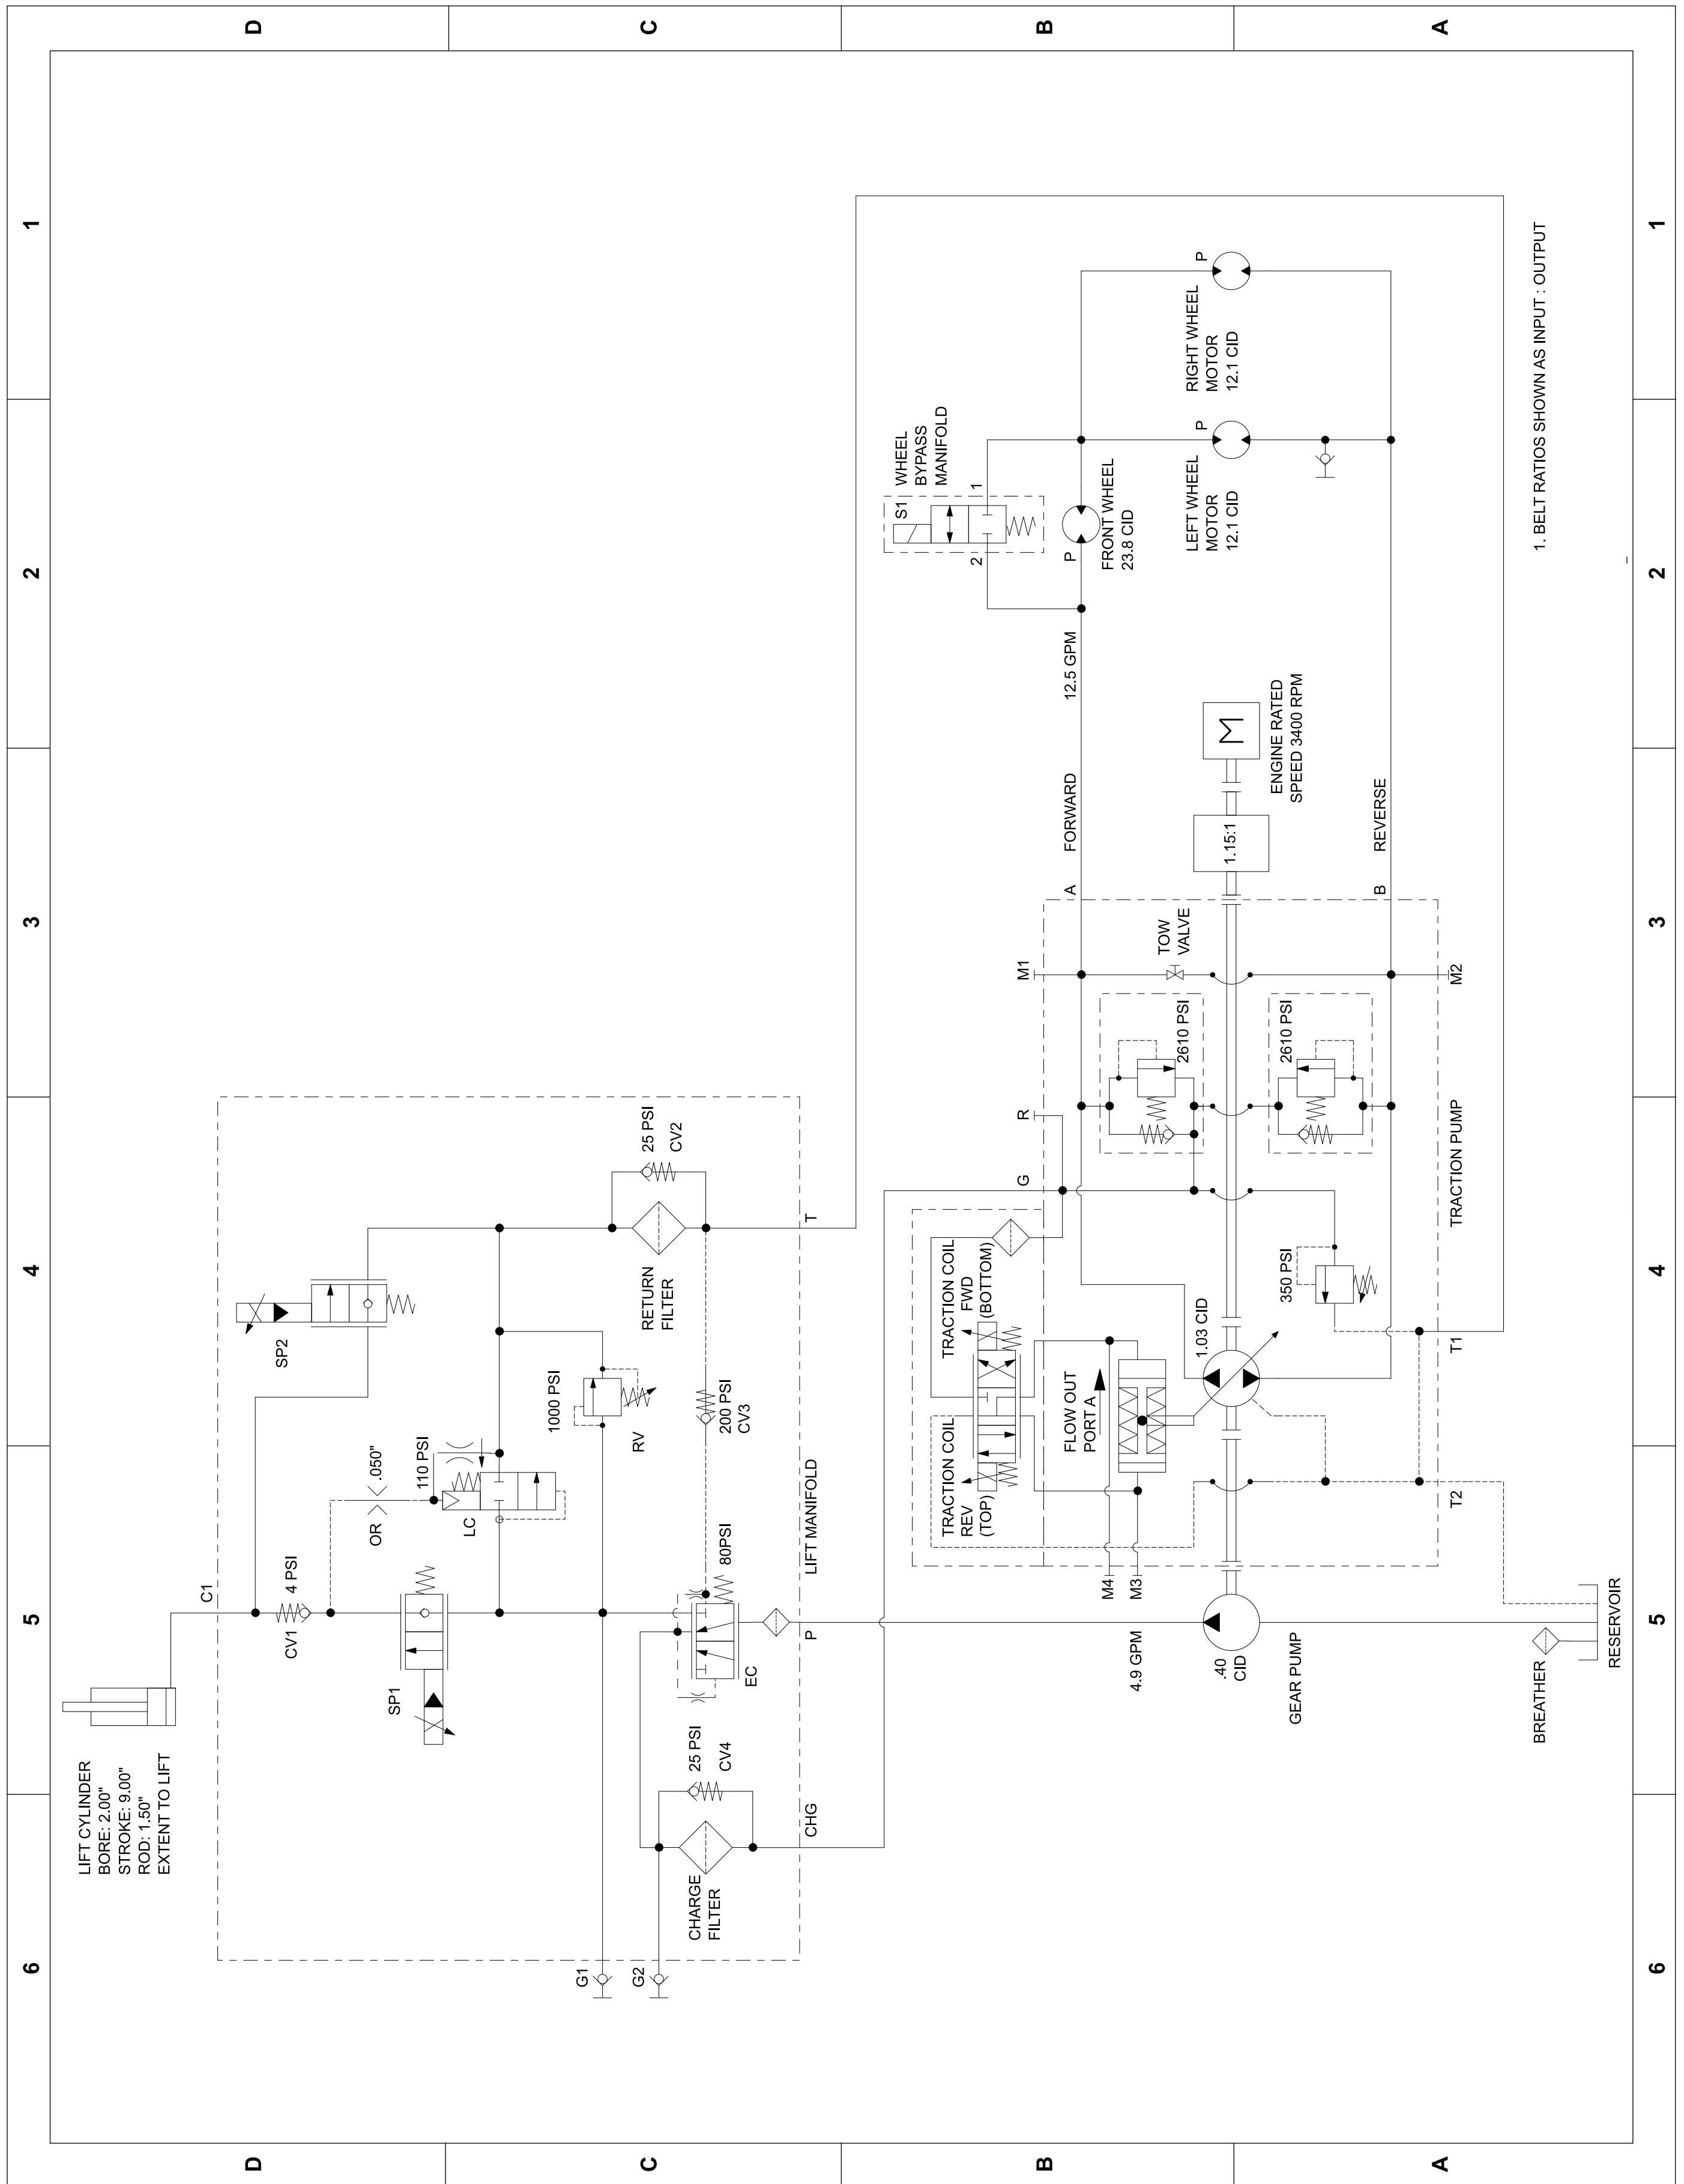

**ProCore® 648s Aerator**

Model No. 09960—Serial No. 40000000 and Up

Hydraulic Schematic

Model No. 09960  
144-9890 Rev A  
1 of 1

1. BELT RATIOS SHOWN AS INPUT : OUTPUT