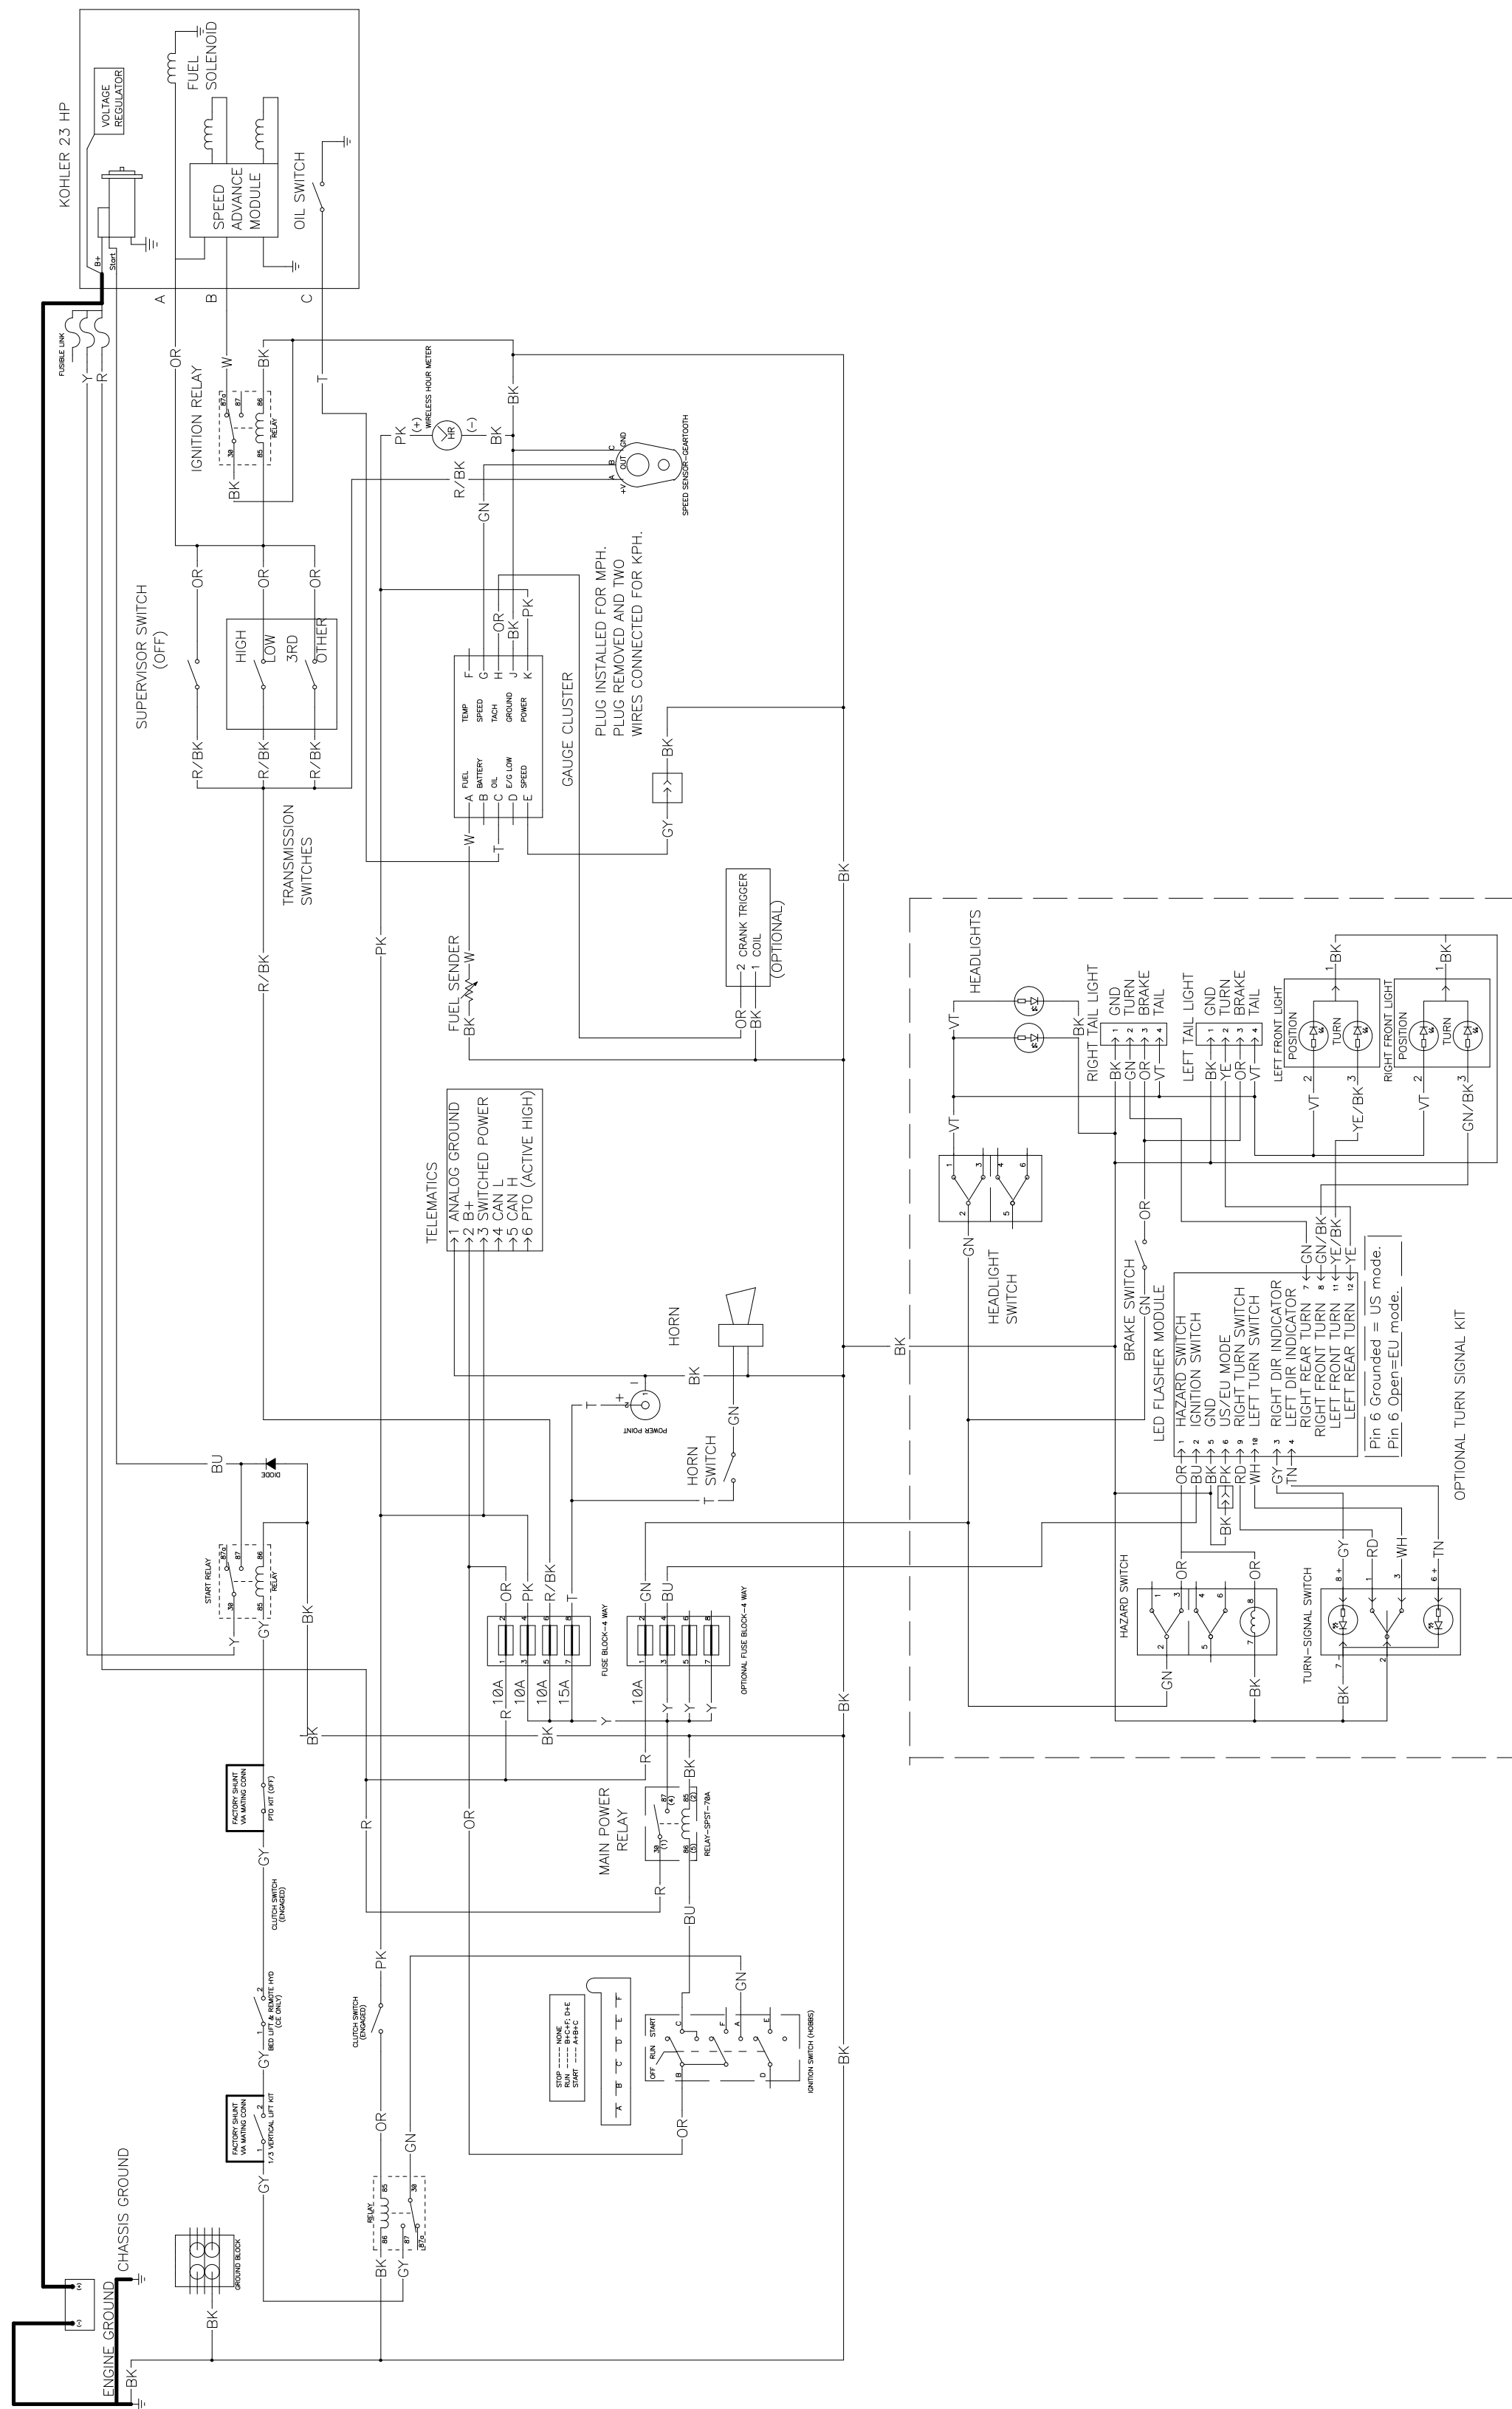

# Workman® HD Utility Vehicle

Model No. 07369—Serial No. 41030000 and Up

Electrical Schematic

07369  
122-2361 Rev A  
1 of 1

g399499