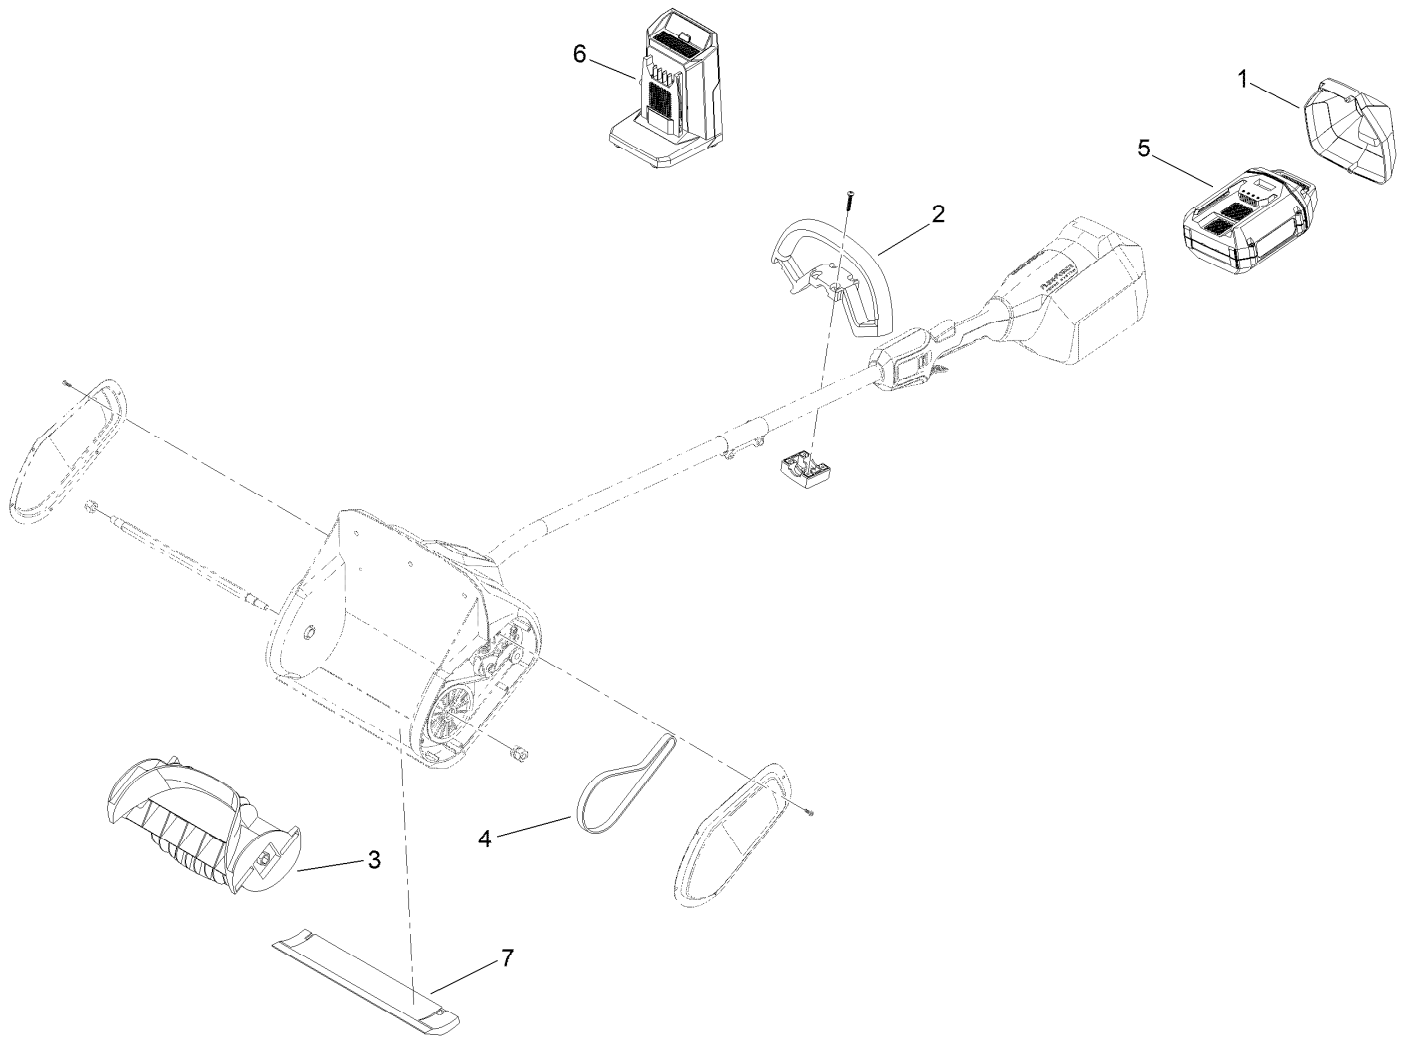

Count on it.

Parts Catalog

60V Cordless Power Shovel™

Model No. 39909—Serial No. 320000001 and Up

60V Cordless Power Shovel Assembly

<i>Ref.</i>	<i>Part Number</i>	<i>Qty.</i>	<i>Description</i>
1	137-6581	1	Cover-Battery
2	139-8255	1	Handle-Trimmer
3	137-6579	1	Auger
4	137-6578	1	Belt-Drive
5	137-9442	1	Battery-60V, 1P 2.5Ah
6	137-9440	1	Charger-60V
7	145-0867	1	Scraper

Attachments and Accessories

For 39909 60V Cordless Power Shovel

Product Name	Model/Part
60V Battery Charger 2 AMP	88602
60V Rapid Battery Charger 5.4 AMP	88605
60V Battery Charger 1 AMP	88610
60V 2.0 AH Battery	88620
60V LI-ION Battery 2.5 AH.....	88625
60V LI-ION, Battery 4.0 AH	88640
60V LI-ION Battery 5.0 AH.....	88650
60V LI-ION Battery 6.0 AH.....	88660
60V LI-ION Battery 7.5 AH.....	88675