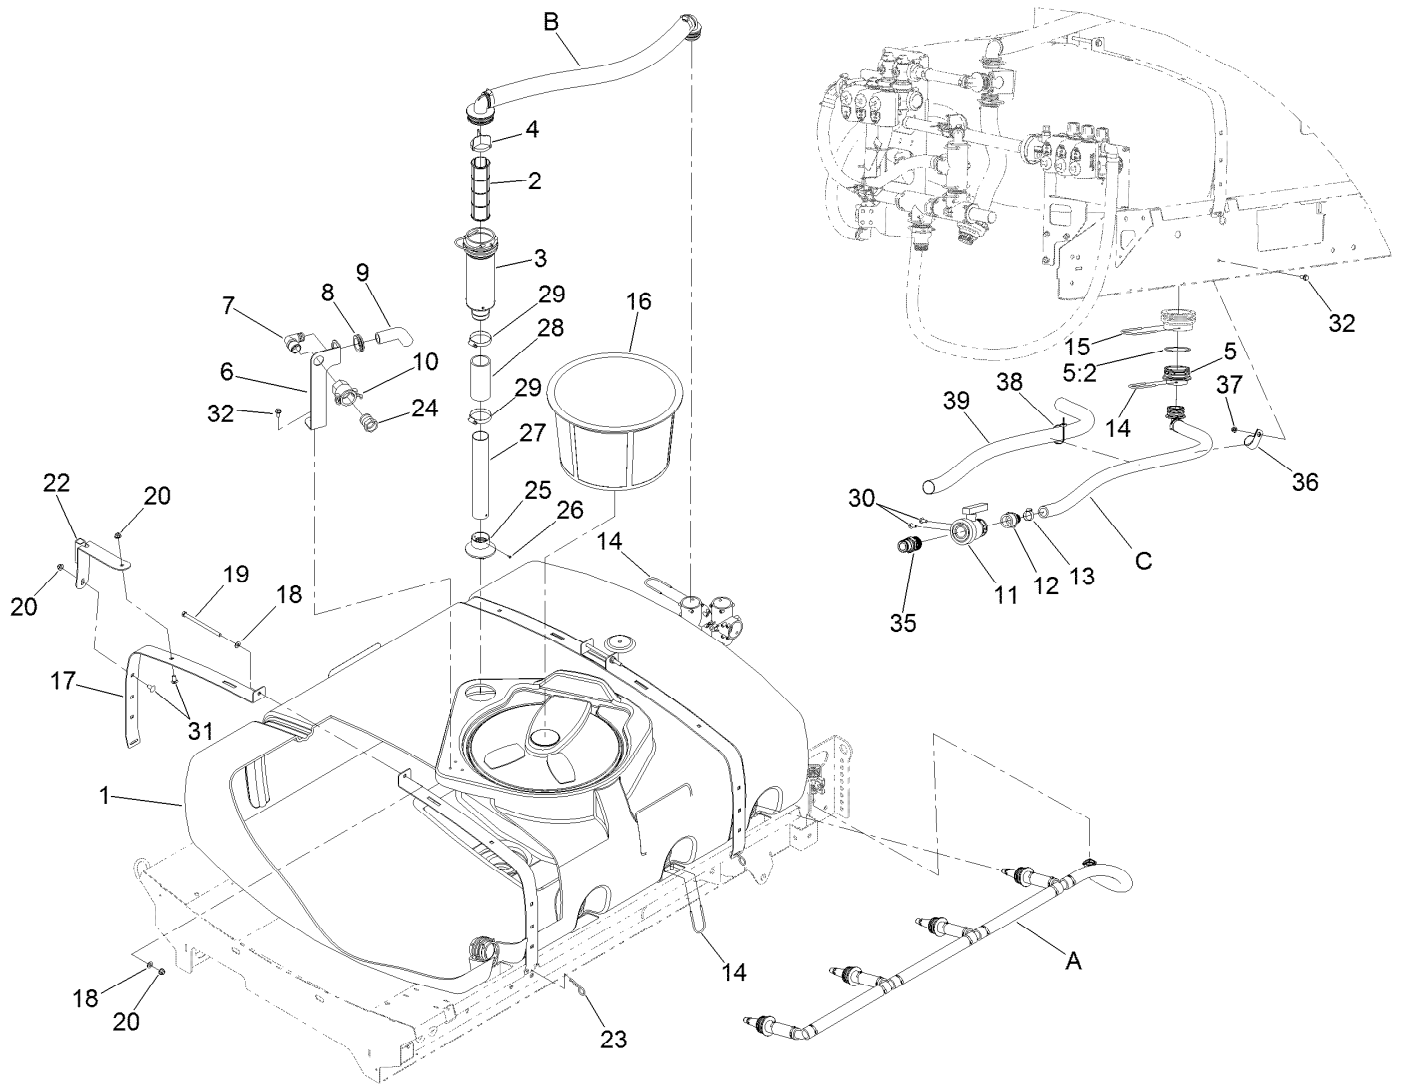

Spray Tank Assembly

Ref.	Part Number	Qty.	Description	Ref.	Part Number	Qty.	Description
1	138-8371	1	200 Gallon Tank	19	323-58	2	Bolt-TAP, HH
2	100-8642	1	Screen-Suction	20	104-8301	4	Nut-HF, NI
3	130-7096	1	Filter ASM	22	127-3920-03	1	Bracket-Storage
4	100-8641	1	Vane-Screen	23	3290-343	4	Pin-Hair
5	117-7928	1	Adapter ASM	24	41316	1	Adapter-Quick
5:2	100-6989	1	O-Ring	25	100-6714	1	Foot-Tube, Suction
6	110-5082-03	1	Bracket-Anti Siphon	26	108-3270	1	Screw-TAP
7	41140	1	Elbow	27	125-8128	1	Tube-Suction
8	110-5090	1	Grommet	28	100-8649	1	Hose-Suction
9	110-5088	1	Hose-Fill	29	2412-130	2	Clamp-Hose
10	100-6779	1	Coupling-Female	30	3234-7	2	Screw-HHF
11	108-0069	1	Valve-Ball	31	3231-21	2	Screw-CARR
12	110-5224	1	Fitting-Barbed, Straight	32	3234-5	2	Screw-HHF
13	2412-34	1	Clamp-Hose	35	132-7787	1	Coupler-Quick
14	100-8635	6	Fork	36	114-9566	1	Clamp-R
15	117-7996	1	Fork	37	104-8300	1	Nut-HF, NI
16	119-9419	1	Basket-Filter	38	3290-378	1	Tie-Cable
17	125-4081-03	4	Band-Tank	39	136-2272	1	Tubing-Convoluted, Slit
18	3256-24	4	Washer-Flat