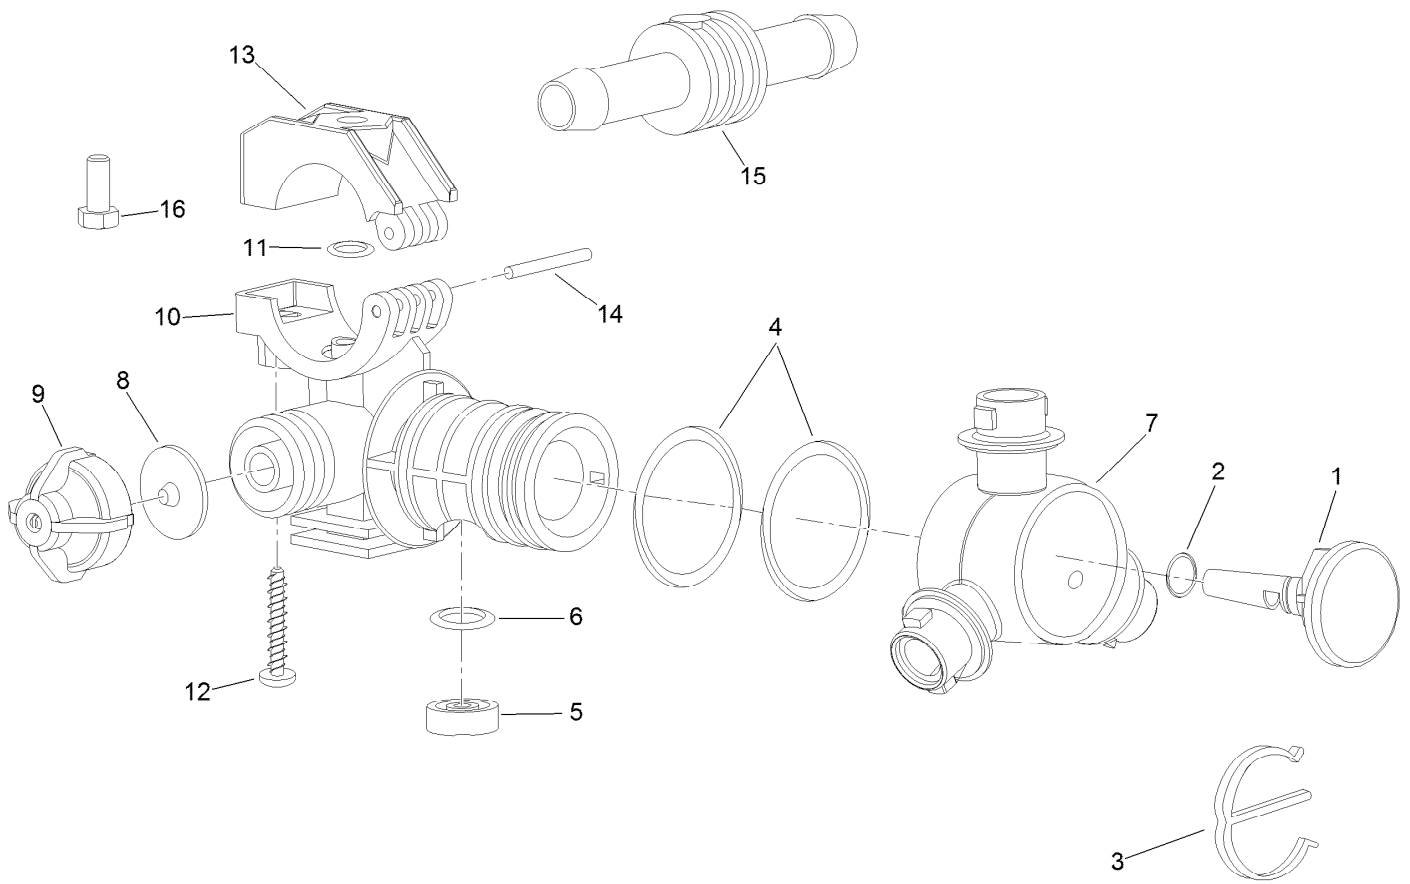

Double Turret Body Assembly No. 108-3727

Ref.	Part Number	Qty.	Description
1	95-9200	1	Plug
2	95-9198	1	O-Ring
3	95-9197	1	E-Clip
4	95-9199	2	O-Ring
5	108-3264	1	Seal-Viton
6	108-3265	1	O-Ring-Viton
7	95-9196	1	Turret
8	41003	1	Diaphragm

Ref.	Part Number	Qty.	Description
9	95-9193	1	Cap-Diaphragm
10	95-9192	1	Body-Split Eyelet
11	95-9191	1	O-Ring
12	99-0811	1	Screw-Clamp
13	99-0812	1	Clamp-Upper
14	99-0814	1	Pin-Pivot
15	95-9202	1	Shank-Hose
16	322-3	1	Screw-HH