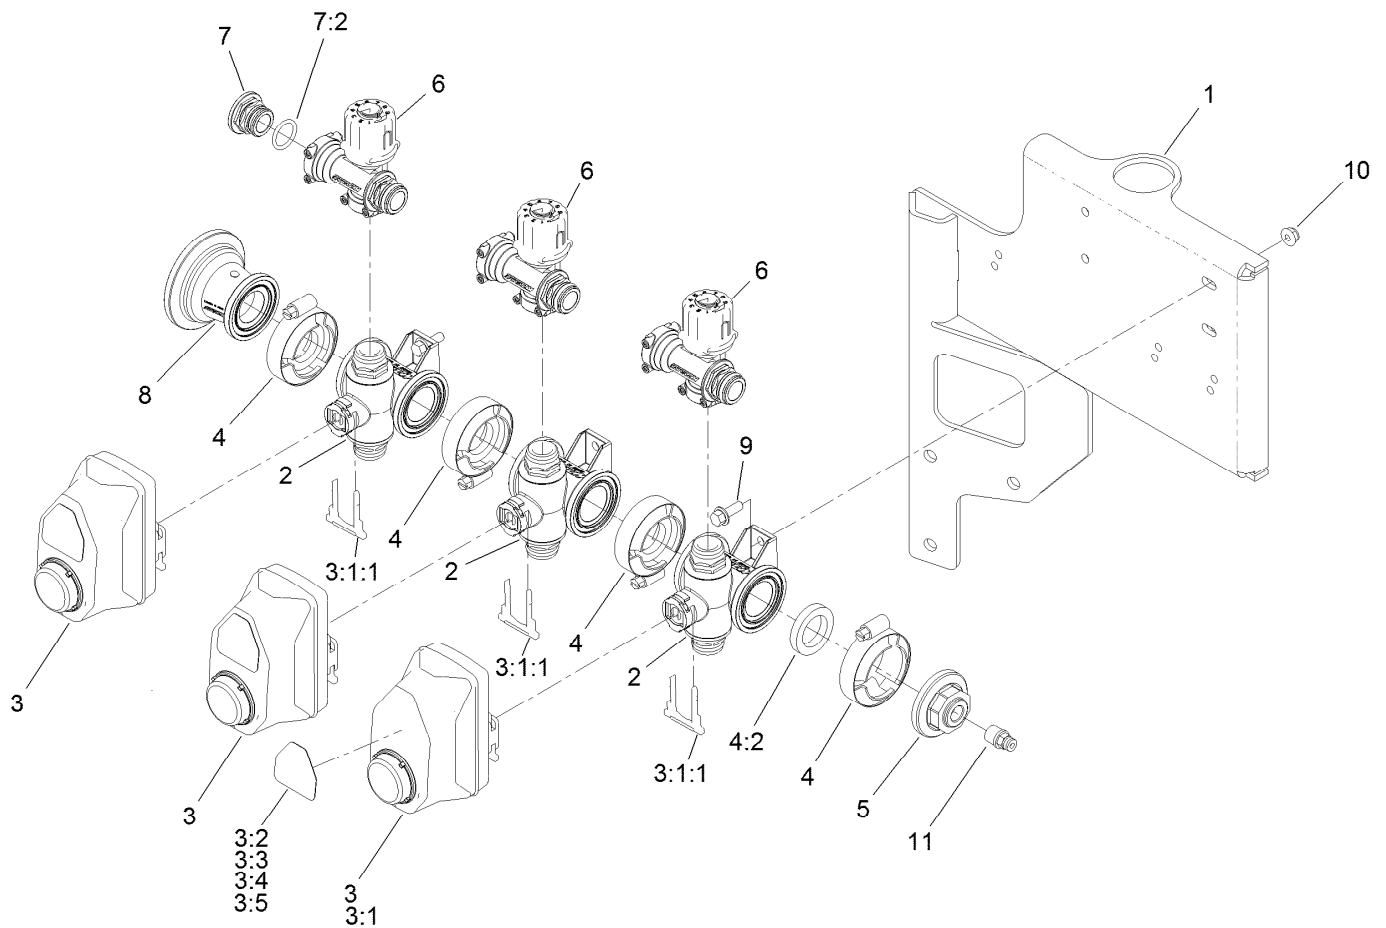

Parts in service assemblies have reference numbers in the form a:b. The a represents the reference number of the entire service assembly and the b represents a sequential number unique to each part within the service assembly.

● Not illustrated

Item 99:7 not used on this kit.

Manifold Valve Kit No. 131-7256

Ref.	Part Number	Qty.	Description	Ref.	Part Number	Qty.	Description
1	130-8248	1	Valve Stem Kit	7:2	127-1188	1	O-Ring, Seat (Ball)
1:1	127-1197	2	O-Ring-Stem	7:3	127-1189	1	O-Ring, Endcap
2	127-1194	1	Ball-Valve, 3Way	7:4	127-1187	1	O-Ring, Endcap
3	130-8249	1	Endcap Kit	99	130-7304	1	Valve Repair Kit ●
3:1	127-1192	1	Seat-Ball	99:1	127-1197	2	O-Ring-Stem
3:2	127-1188	1	O-Ring, Seat (Ball)	99:2	127-1196	2	Washer-Stem, Valve
3:3	127-1189	1	O-Ring, Endcap	99:3	127-1195	1	Seat-Stem, Valve
4	127-1196	1	Washer-Stem, Valve	99:4	127-1190	1	Fork-Stem, Valve
5	127-1195	1	Seat-Stem, Valve	99:5	127-1192	2	Seat-Ball
6	127-1190	1	Fork-Stem, Valve	99:6	127-1188	2	O-Ring, Seat (Ball)
7	130-7317	1	Endcap Kit	99:7	127-1187	2	O-Ring, Endcap
7:1	127-1192	1	Seat-Ball	99:8	127-1189	2	O-Ring, Endcap

● Not illustrated

Section Manifold Valve Assembly

Ref.	Part Number	Qty.	Description	Ref.	Part Number	Qty.	Description
1	131-0258	1	Mount-Valves, Boom	4:2	127-1145	1	Gasket-Flange
2	127-9803	3	On/Off Manifold Valve Kit	5	127-1185	1	Fitting-Cap, Port
3	140-7377	3	Kit-Actuator Pi, On/Off	6	127-9805	3	Bypass Valve ASM
3:1		1	Actuator - On/Off ●	7	127-9810	1	Male Cap Fitting Kit
3:1:1	130-7301	1	Hairpin-Actuator	7:2	127-1187	1	O-Ring, Endcap
3:2	127-6979	1	Decal-Valve, Agitation	8	127-1144	1	Fitting-Adapter
3:3	127-6981	1	Decal-Valve, On/Off	9	3234-4	4	Screw-HHF
3:4	127-6982	1	Decal-Valve, Master Boom	10	104-7201	4	Nut-HF, NI
3:5	127-6976	1	Decal-Valve, Bypass Adjust	11	131-3709	1	Coupler
4	127-9829	4	Clamp/Gasket Kit				