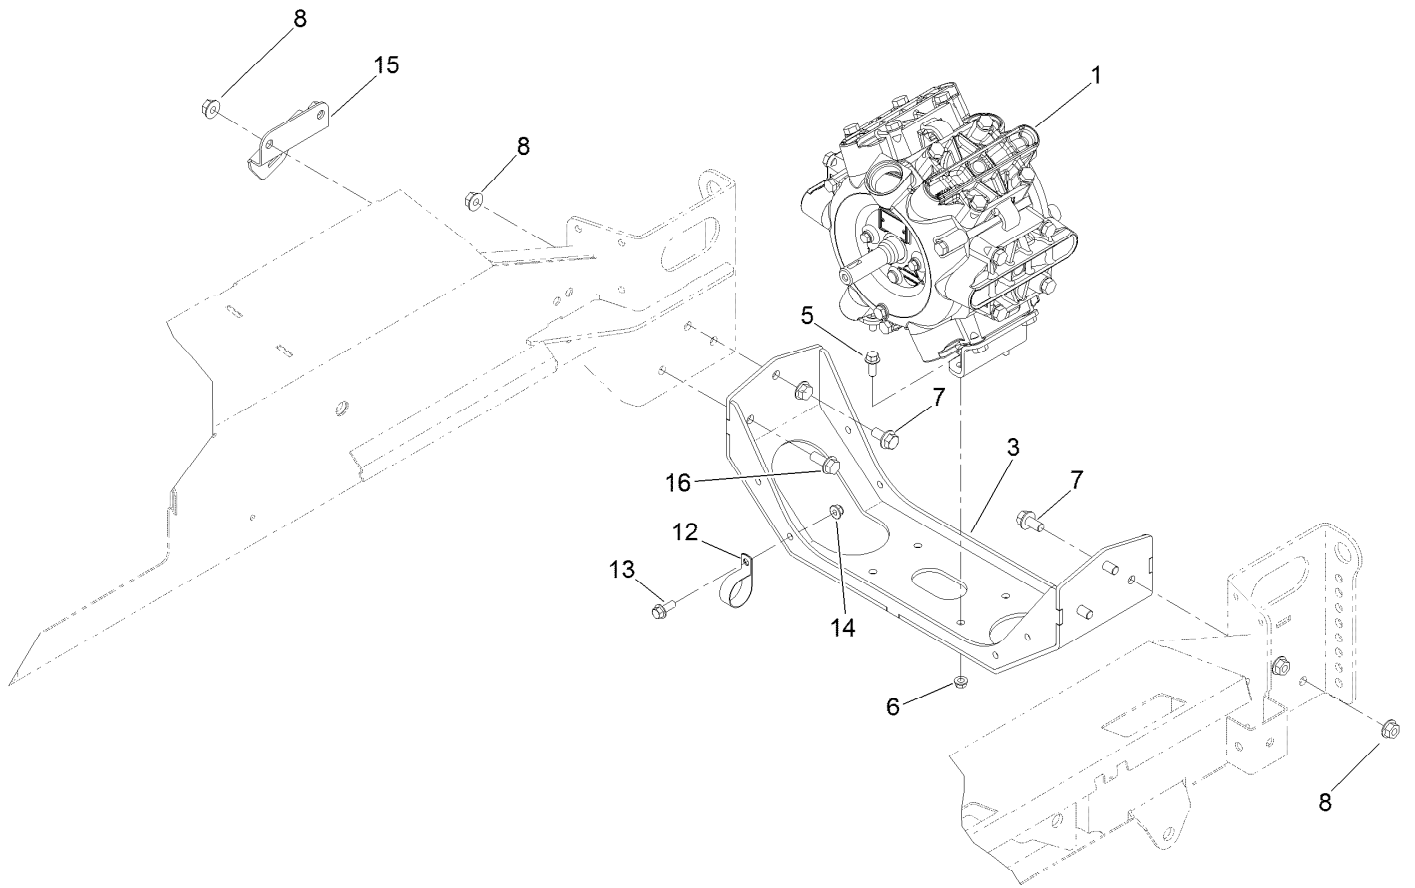

Pump Mount Assembly

<i>Ref.</i>	<i>Part Number</i>	<i>Qty.</i>	<i>Description</i>
1	145-3382	1	Pump ASM
3	125-8053-03	1	Mount-Pump
5	3234-11	4	Screw-HHF
6	3290-357	4	Nut-HSF
7	3234-6	4	Screw-HHF
8	32128-49	6	Nut-HHF
12	2412-147	1	Clamp-R
13	3234-42	1	Screw-HHF
14	104-8301	1	Nut-HF, NI
15	133-2867-03	1	Bracket-Mount Valve Drain
16	3234-38	2	Screw-HHF