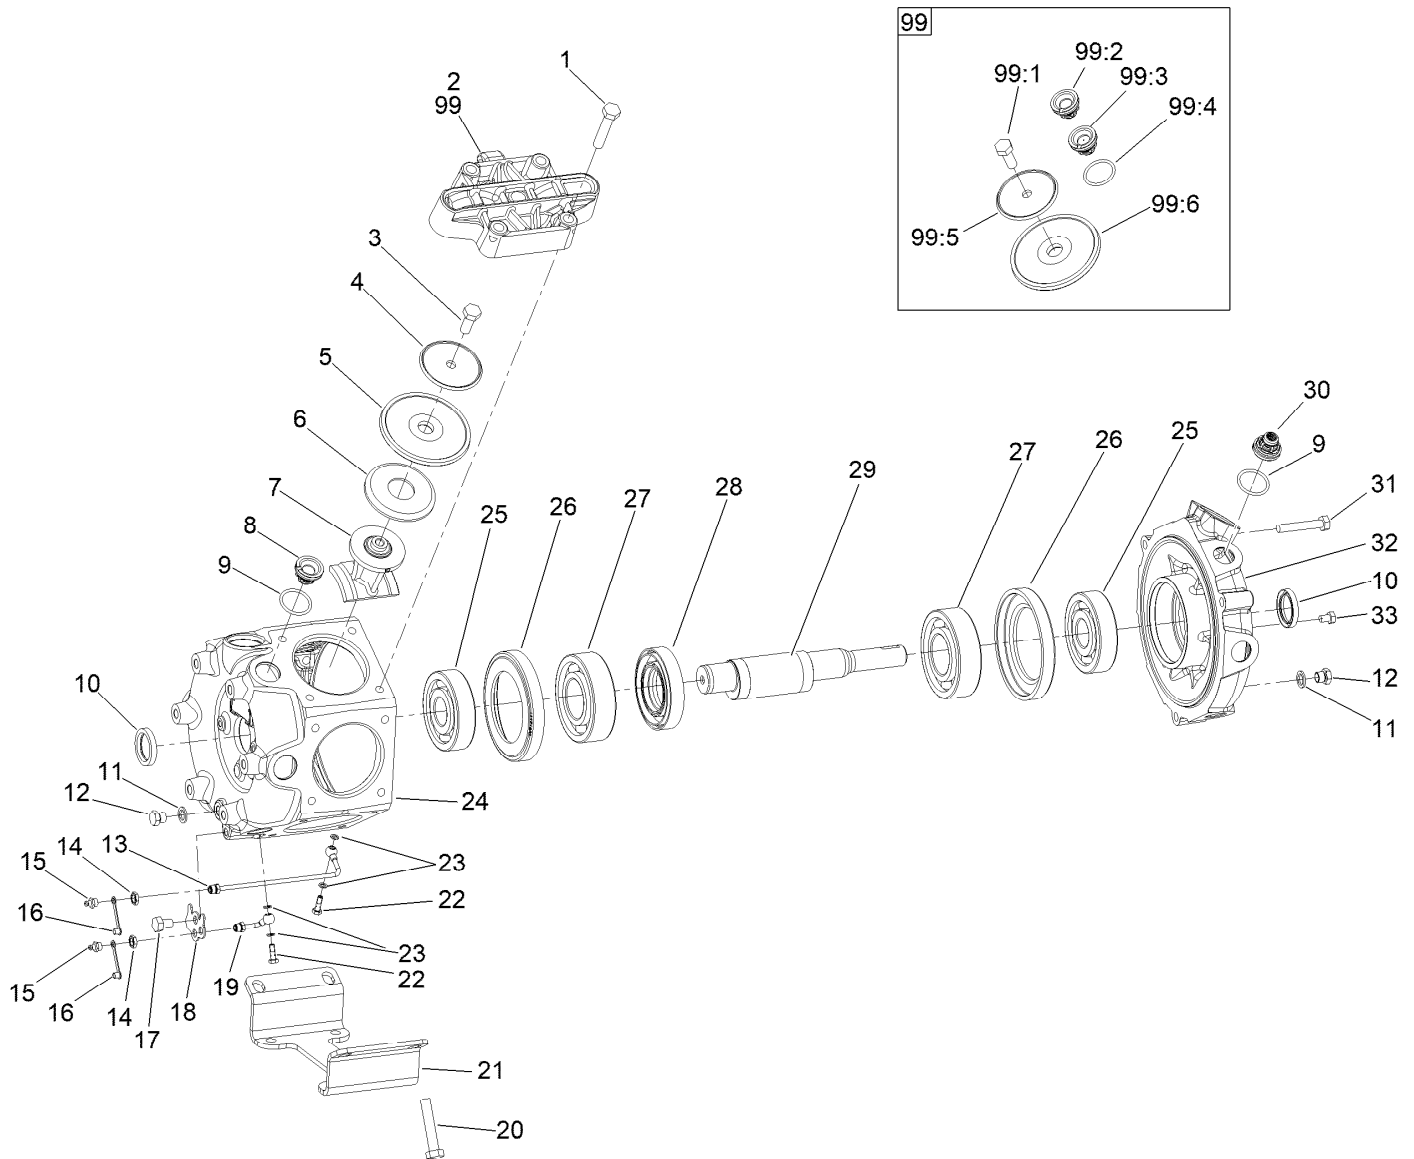

Pump Assembly No. 145-3382 (continued)

<i>Ref.</i>	<i>Part Number</i>	<i>Qty.</i>	<i>Description</i>
99:2	99-0861	10	Valve-Pump
99:3	120-0793	2	Valve W/Hole
99:4	100-6651	12	O-Ring

<i>Ref.</i>	<i>Part Number</i>	<i>Qty.</i>	<i>Description</i>
99:5	120-0778	6	Disc-Diaphragm
99:6	120-0779	6	Diaphragm

● Not serviced separately