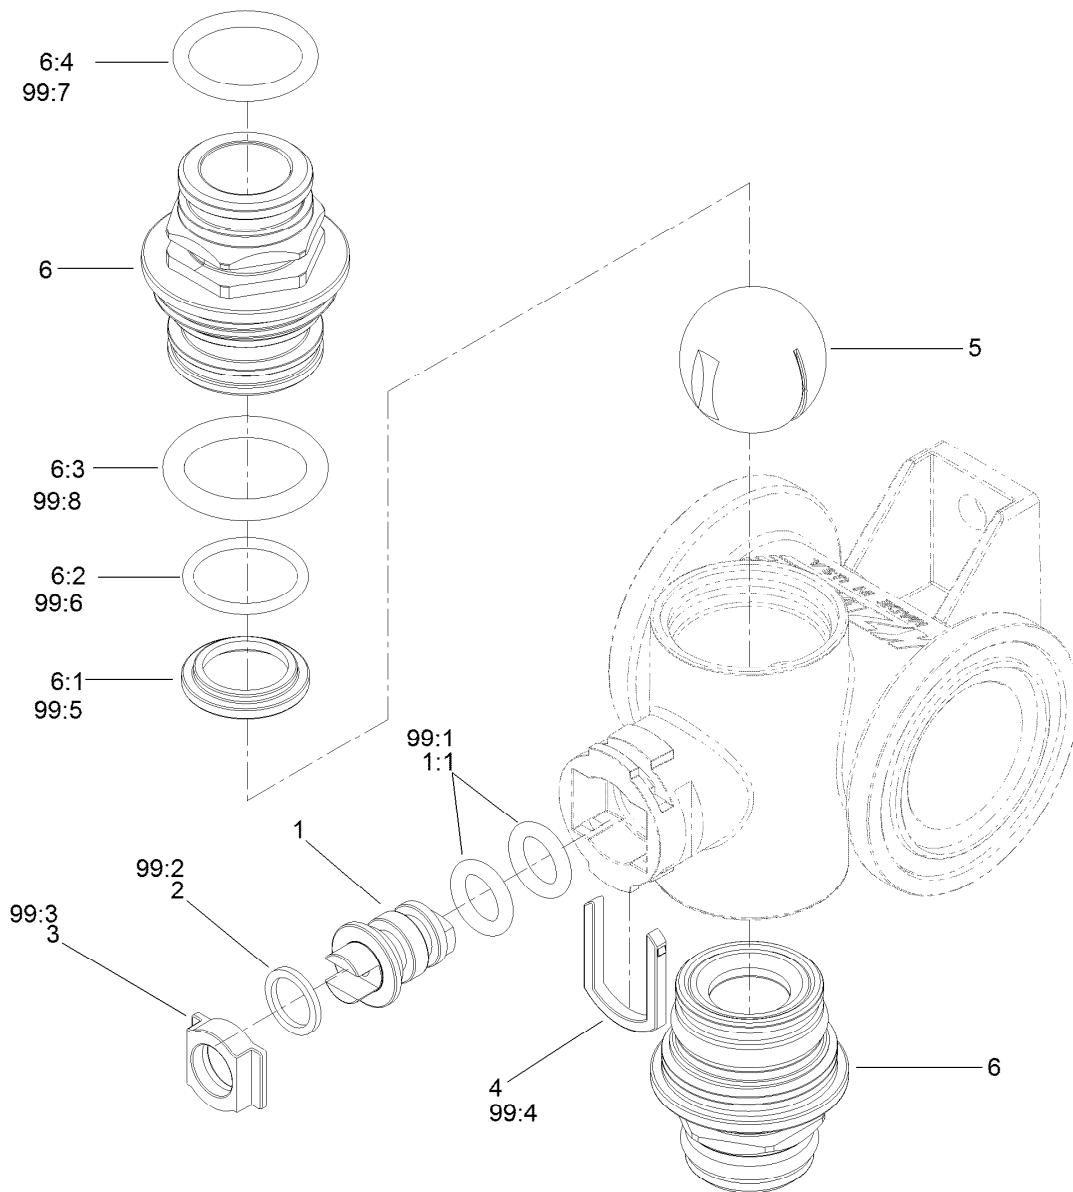

Spray Valve Assembly

Ref.	Part Number	Qty.	Description	Ref.	Part Number	Qty.	Description
1	131-3704	1	Bracket-Fitting, Tee	25	100-8635	12	Fork
2		1	Manifold ASM - Agitation, Mpwm ●	26	3290-379	2	Tie-Cable
5	138-6128	1	Flow Meter ASM	27	3234-42	6	Screw-HHF
6	117-7996	1	Fork	28	104-8301	6	Nut-HF, NI
7		1	Manifold ASM-Section Valve, Mpwm ●	30	131-9636	1	Trim-Manifold, Agitation
9	104-9090	2	Gasket	31	AU112950	3	Protector-Hose
10	104-9089	2	Clamp-Screw, Worm	32	3290-378	6	Tie-Cable
11	100-6704	3	Tee	33	132-4325-03	1	Mount-Bracket, Agitation
12	117-7874	1	Relief Valve ASM	34	132-4302	1	Mount-Valve
13	106-4947	2	Connector	35	131-0249	1	On/Off 2-Way Valve Kit
13:1	100-8637	2	O-Ring	36	131-0264	1	Agitation Throttling Handle Kit
18	133-2881	1	Fitting	36:1	131-0263	1	Screw-Handle
19	133-2883	1	Fitting	37	33113-012	4	Screw-HH
21	3234-47	2	Screw-HHF	38	127-9829	2	Clamp/Gasket Kit
22	3256-61	2	Washer-Flat	38:2	127-1145	1	Gasket-Flange
23	32144-32	2	Screw	39	133-2882	1	O-Ring
				40	133-2884	1	O-Ring

● Not serviced separately

Manifold Assembly

<i>Ref.</i>	<i>Part Number</i>	<i>Qty.</i>	<i>Description</i>	<i>Ref.</i>	<i>Part Number</i>	<i>Qty.</i>	<i>Description</i>
1	137-4292	1	Mount-Valve	10:1	131-0263	1	Screw-Handle
2	127-9804	1	Regulating Valve Body ASM	10:2	127-1197	1	O-Ring-Stem
3	144-6163	1	Kit-Actuator Regulating Pi	11	131-0266	1	Master Regulating Handle Kit
4	140-7377	2	Kit-Actuator Pi, On/Off	11:1	131-0263	1	Screw-Handle
5	127-9829	8	Clamp/Gasket Kit	11:2	127-1197	1	O-Ring-Stem
5:2	127-1145	1	Gasket-Flange	12	104-7201	6	Nut-HF, NI
6	127-9811	3	Fitting-Cap, Female	13	3234-4	6	Screw-HHF
6:1	133-0398	1	Pin-Fork	14	322-22	2	Screw-HH
7	131-3791	1	Filter-Pressure	15	104-8300	2	Nut-HF, NI
8	131-0253	2	Manifold Valve Kit	16	131-7256	2	Manifold Valve Kit
9	127-9815	2	Fitting-Cap	17	107-0279	2	Washer
10	131-0265	1	Agitation Regulating Handle Kit				