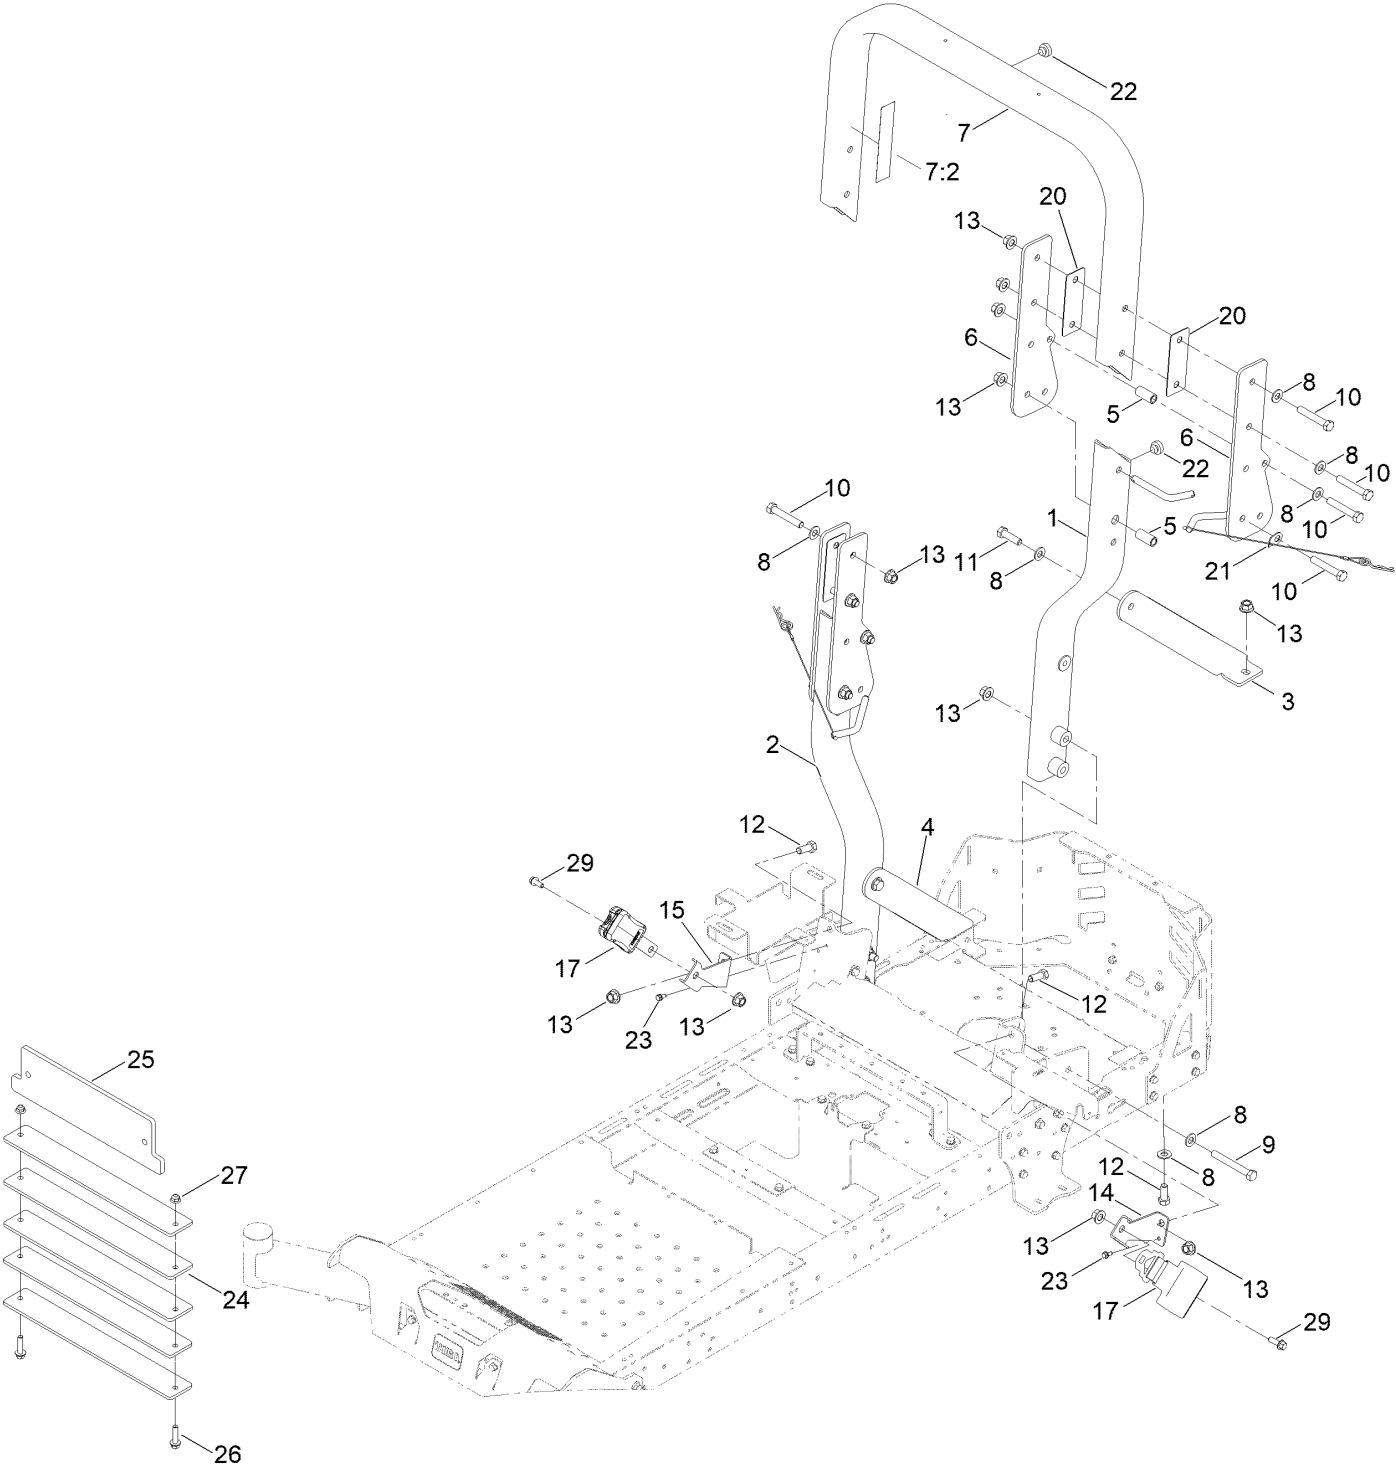

Count on it.

Parts Catalog

**Roll-Over Protection System Kit
TimeCutter® HD Zero-Turn-Radius Riding
Mower**

Model No. 139-2638

Roll-Over Protection Assembly No. 139-2638

Roll-Over Protection Assembly No. 139-2638 (continued)

<i>Ref.</i>	<i>Part Number</i>	<i>Qty.</i>	<i>Description</i>	<i>Ref.</i>	<i>Part Number</i>	<i>Qty.</i>	<i>Description</i>
1	137-5061-03	1	Tube-ROPS, Lower (LH)	13	139-1689	18	Nut-HF
2	137-5062-03	1	Tube-ROPS, Lower (RH)	14	136-5591-03	1	Bracket-Belt, Seat
3	136-5550-03	1	Bracket-Support (LH)	15	136-5592-03	1	Bracket-Belt, Seat
4	136-5551-03	1	Bracket-Support (RH)	17	109-9805	1	Seat Belt Kit
5	139-2637	4	Spacer	20	119-8926-03	4	Spacer-ROPS
6	137-5052-03	4	Plate-Side	21	140-3482	2	Pin-ROPS
7	147-2971	1	Upper Hoop Assembly	22	104-1412	3	Bumper-Rubber
7:2	107-3069	1	Decal-Warning	23	137-3043	2	Screw-HWH
8	139-2611	14	Washer-Flat	24	140-5049-03	5	Weight-Front
9	139-2633	4	Screw-HH	25	120-5495-03	1	Plate
10	139-2634	8	Screw-HH	26	120-9715	2	Screw-CARR
11	139-2635	2	Screw-HH	27	119-4042	2	Nut-HF, NI
12	139-2636	4	Screw-HH	29	117-9035	2	Screw-HHF