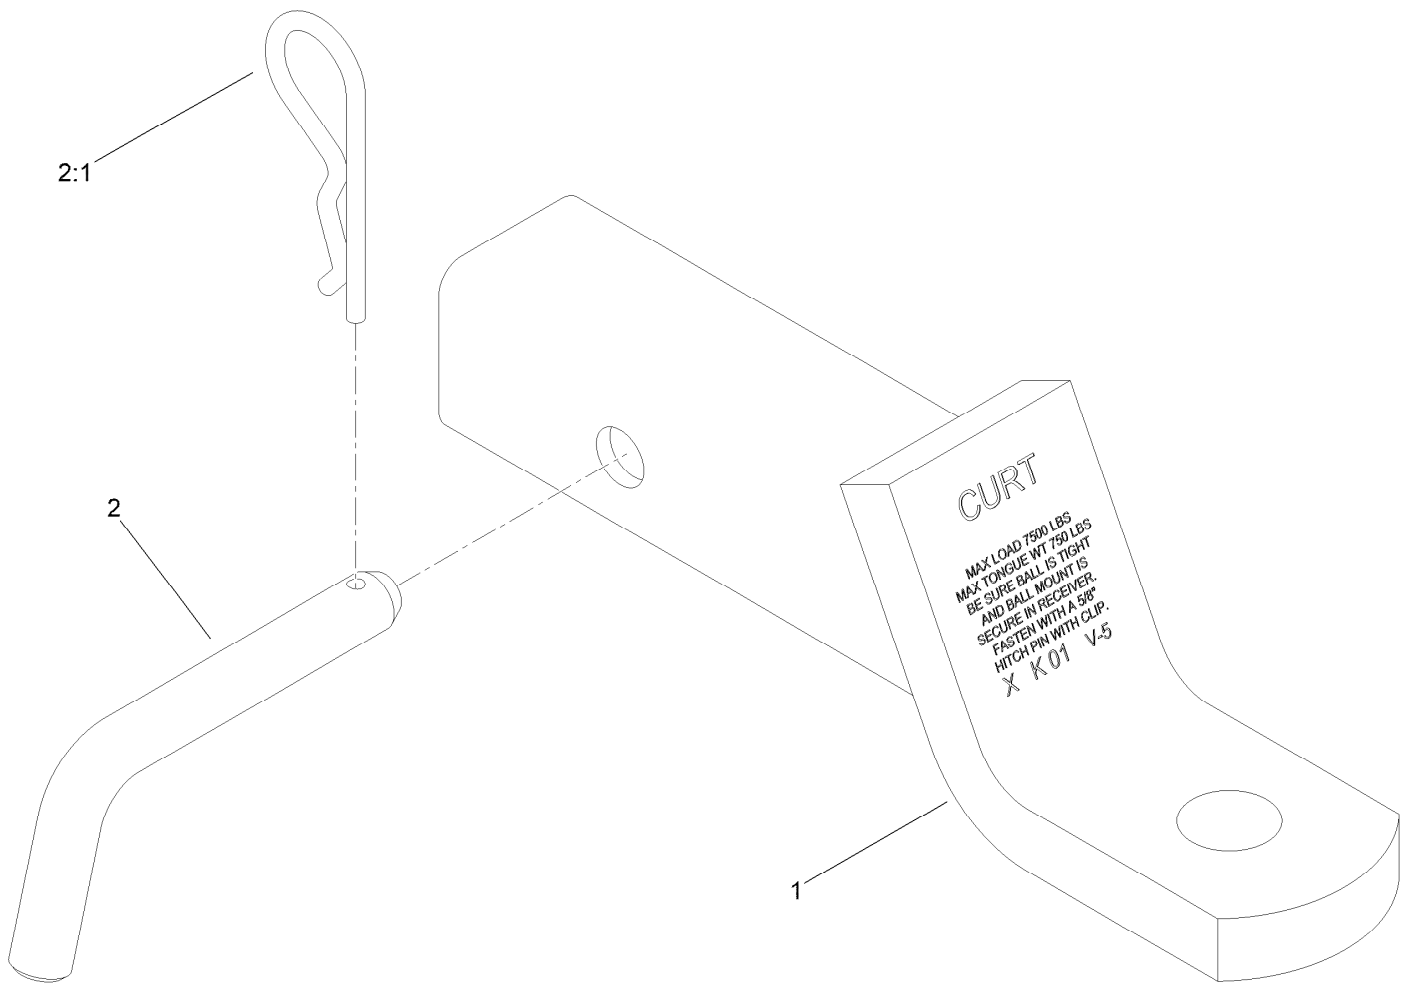

**Count on it.**

**Parts Catalog**

**2in Receiver Draw Bar**

Model No. 08146

## 2in Receiver Draw Bar Assembly

<i>Ref.</i>	<i>Part Number</i>	<i>Qty.</i>	<i>Description</i>
1	145-2230	1	Hitch-Ball Mount, Class 3
2	131-3461	1	Pin-Hitch ASM
2:1	3290-256	1	Pin-Hair